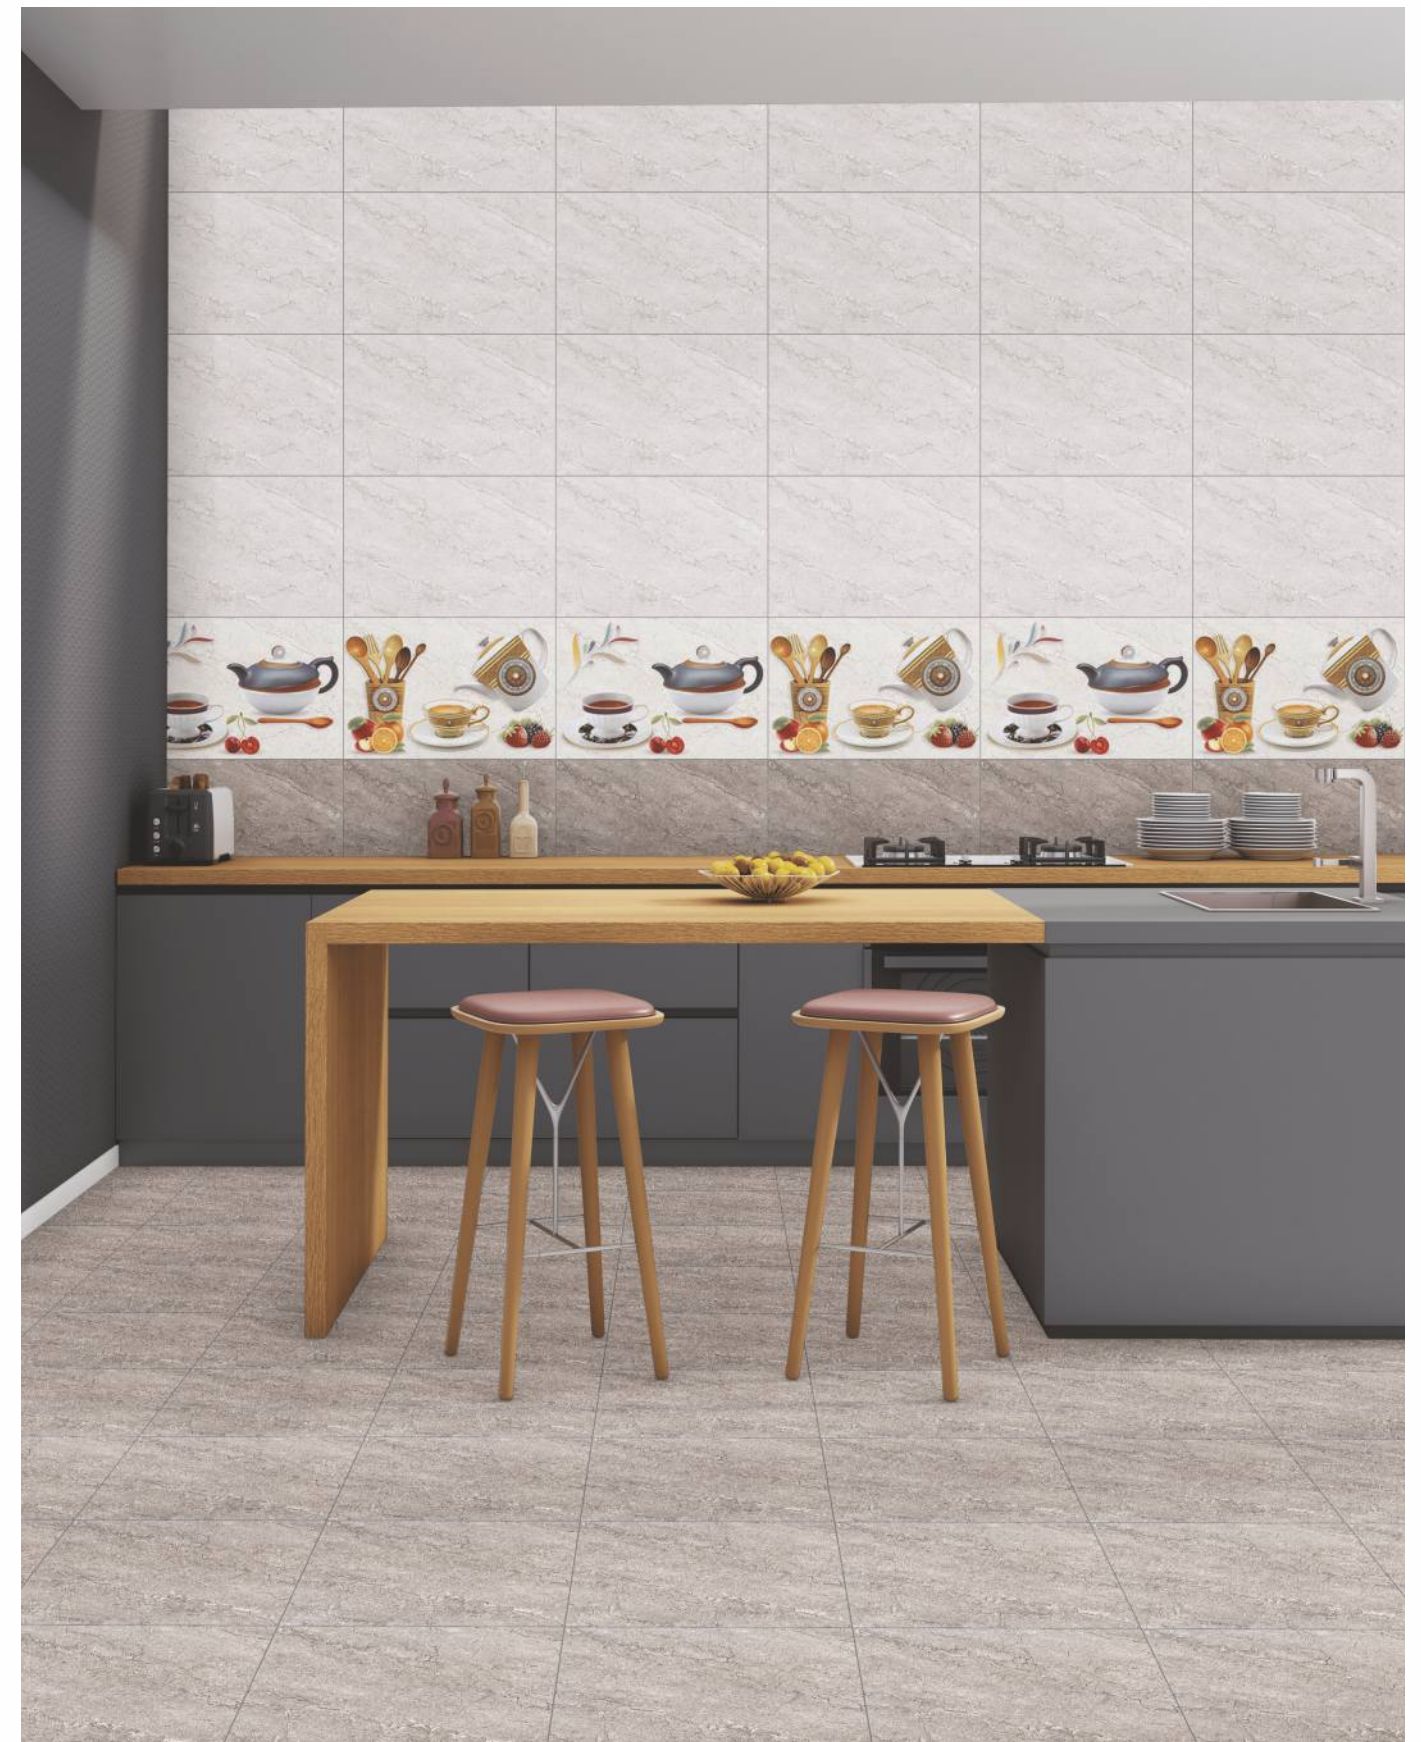

MATT

KPG 1101 FL

MATCHING FLOOR
300x300mm

MTA- Make to Available
This product is immediately available to order.

MTO- Make to Order
This product is made on order only.

CORRECT RECTIFIED Glossy Matt Wall

KPG LIMON GOLD GLOSSY