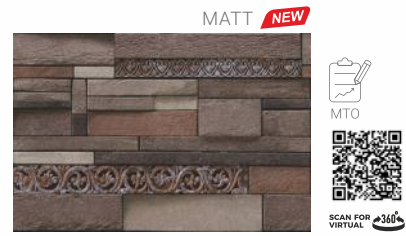

MTA- Make to Available
This product is immediately available to order.

MTO- Make to Order
This product is made on order only.

KPE 4024