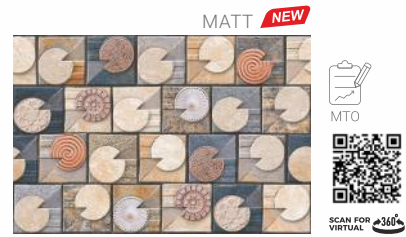

MTA- Make to Available
This product is immediately available to order.

MTO- Make to Order
This product is made on order only.

KPE 4021