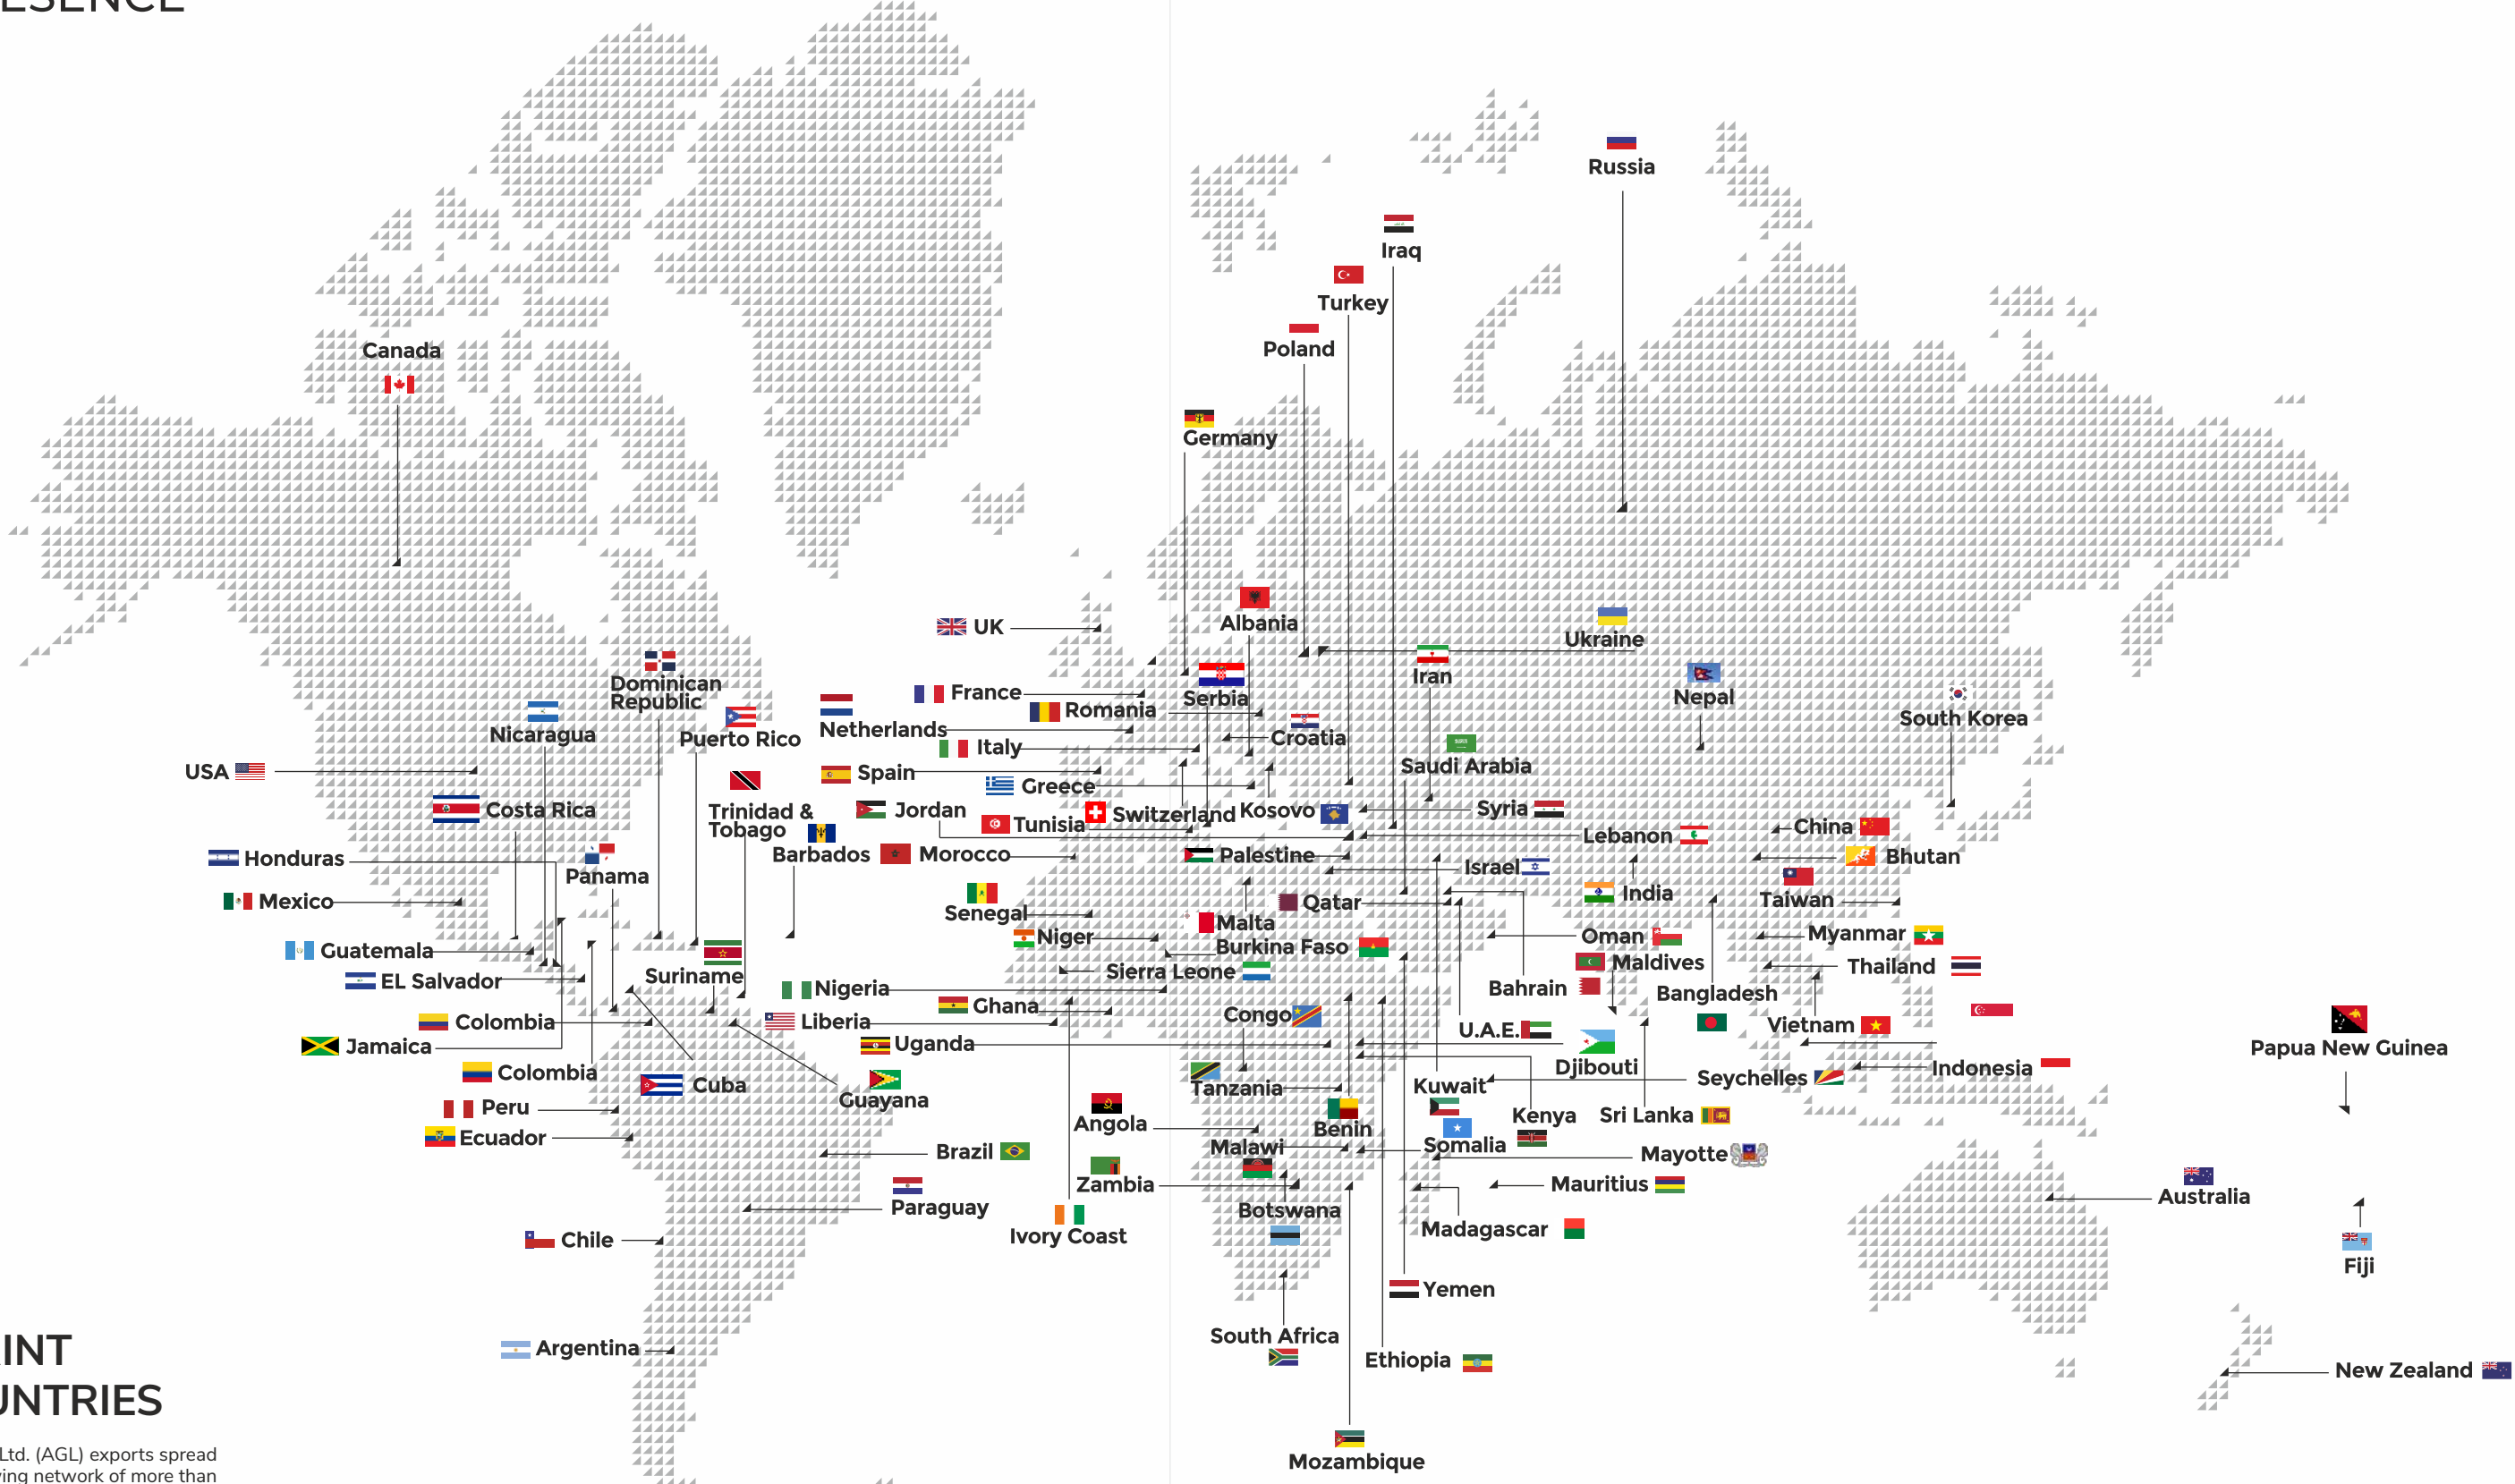

Telecom

Multiplexes

Hotels

Apparel

Eatery Brands

Real Estate

and many more ...

GLOBAL
 PRESENCE

GLOBAL
 FOOTPRINT
 100 COUNTRIES

Asian Granito India Ltd. (AGL) exports spread across an ever growing network of more than 100 countries.

OFFICES
 USA | Thailand | Indonesia

WAREHOUSES
 Dubai | UK | Senegal | Indonesia