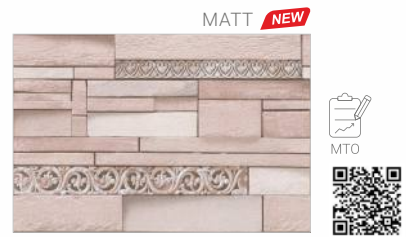

MTA- Make to Available
This product is immediately available to order.

MTO- Make to Order
This product is made on order only.

KPE 4023