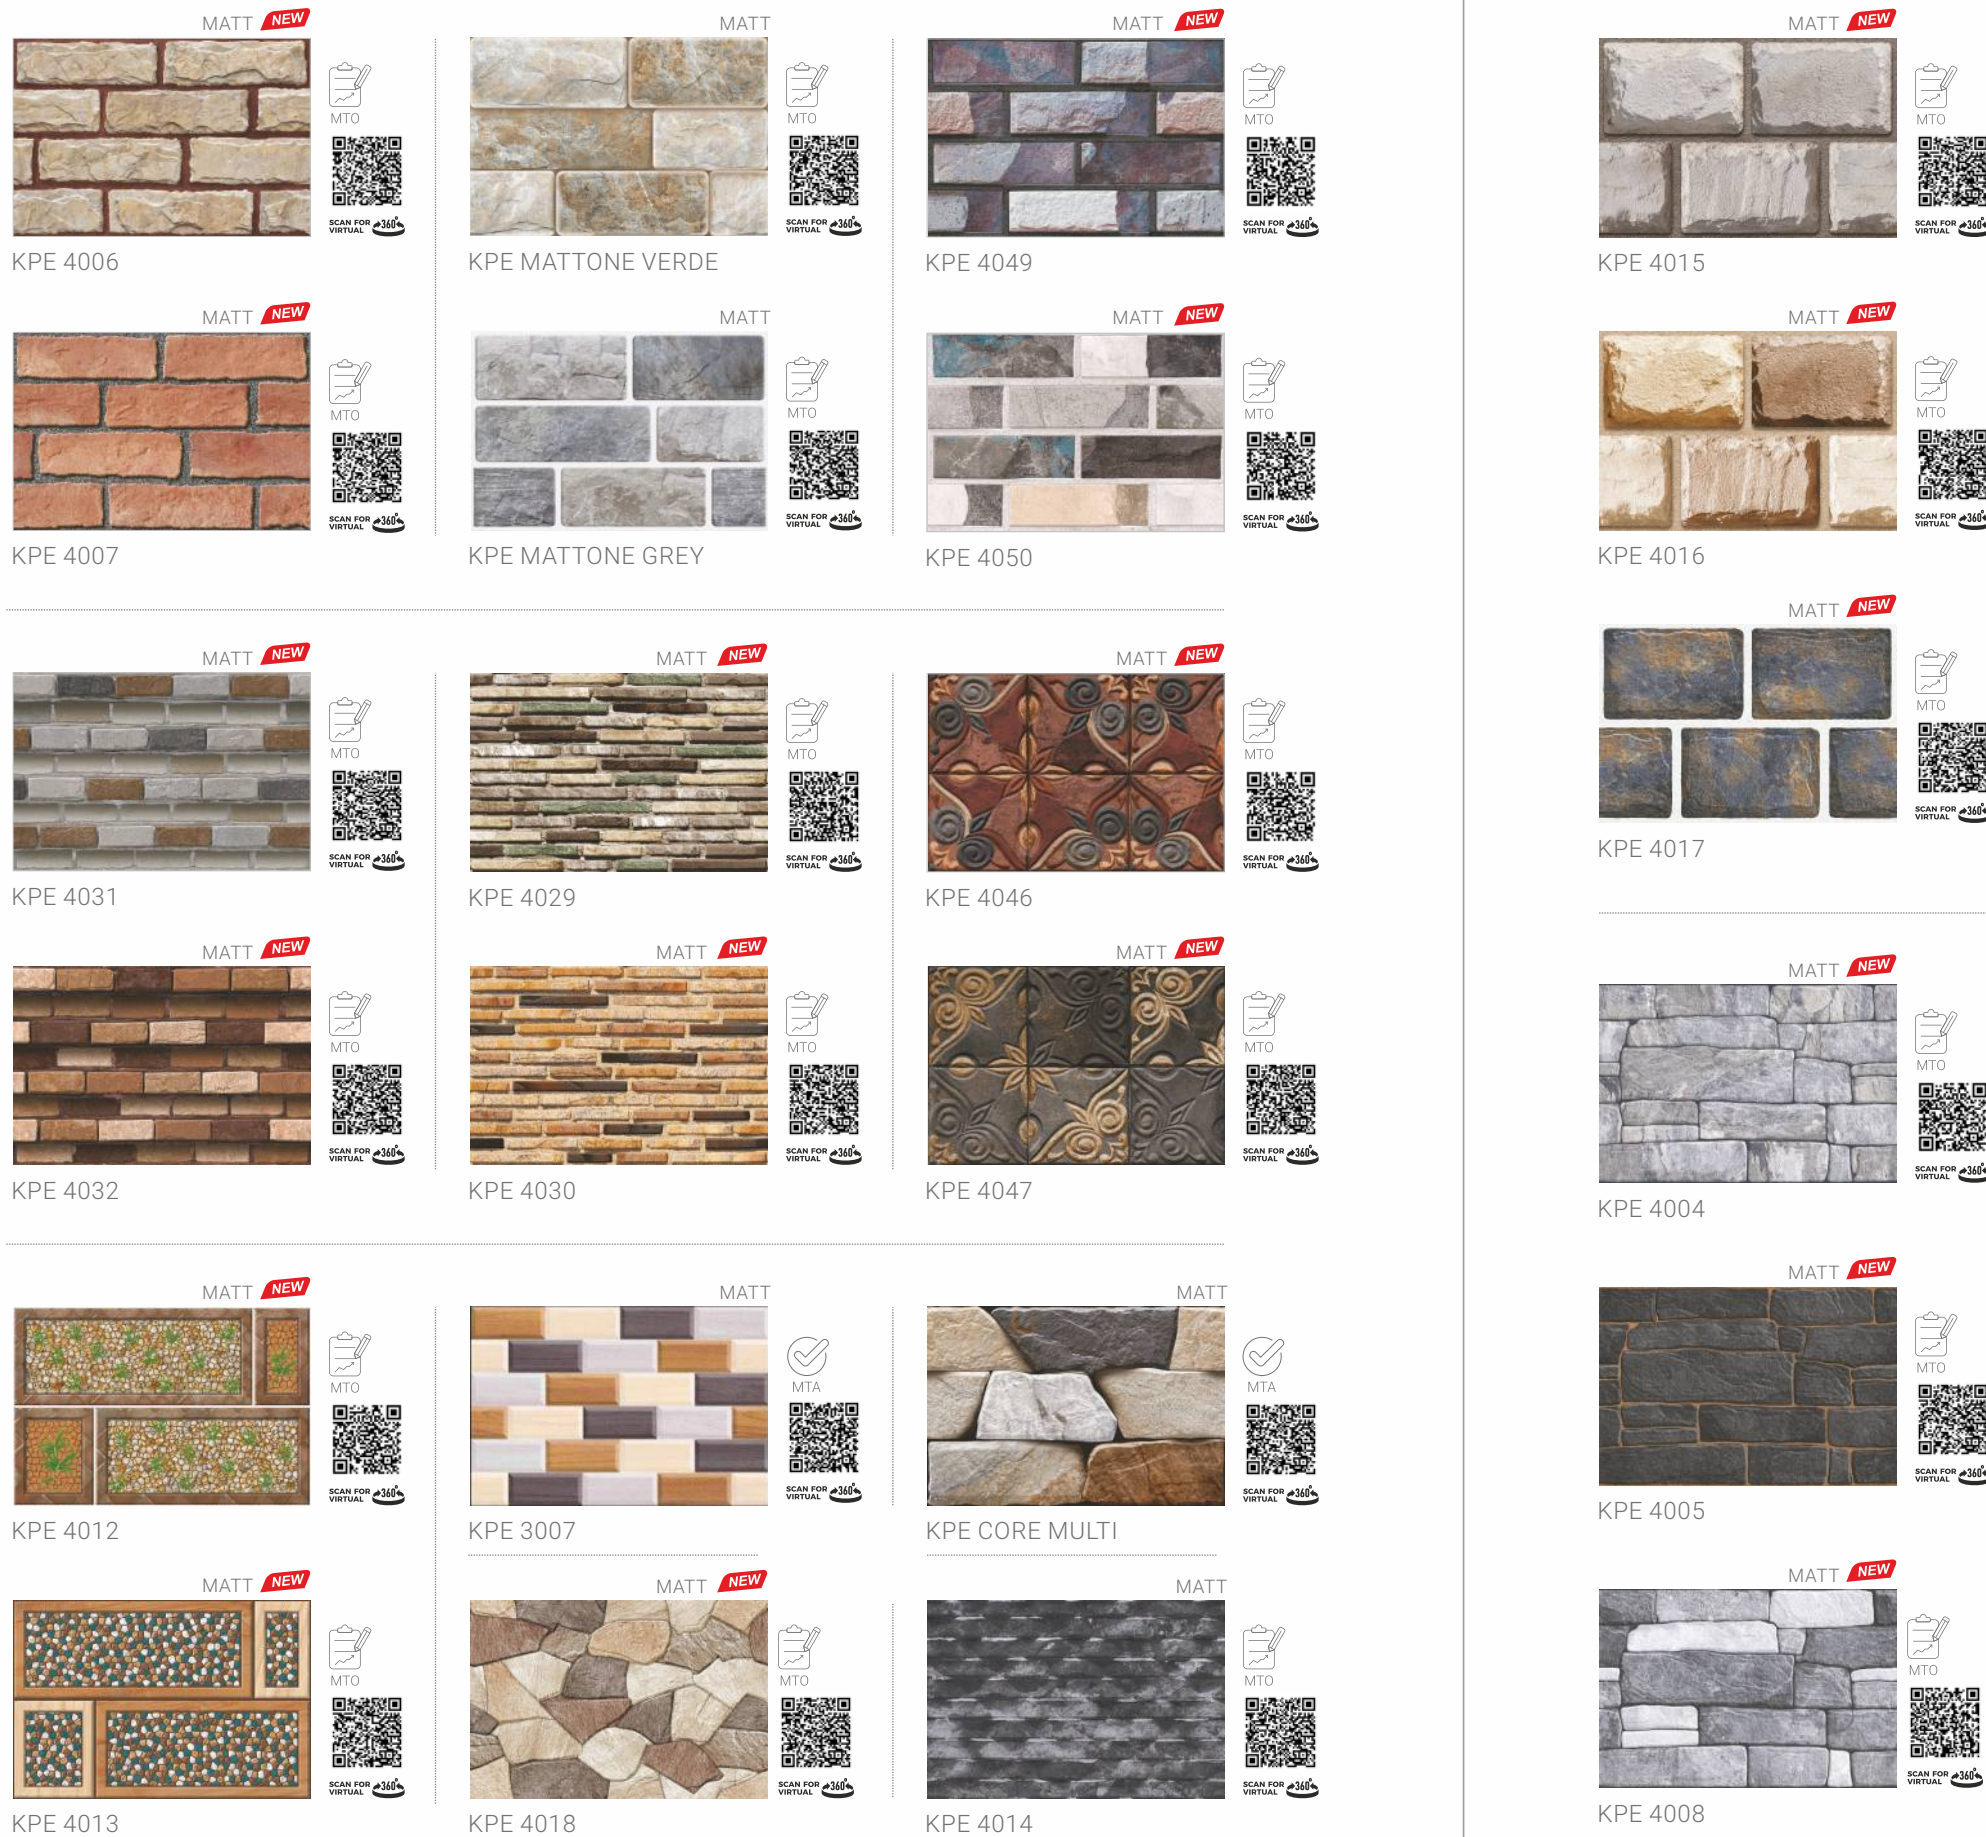

MTA- Make to Available
This product is immediately available to order.

MTO- Make to Order
This product is made on order only.

KPE 4013

KPE 4018

KPE 4014