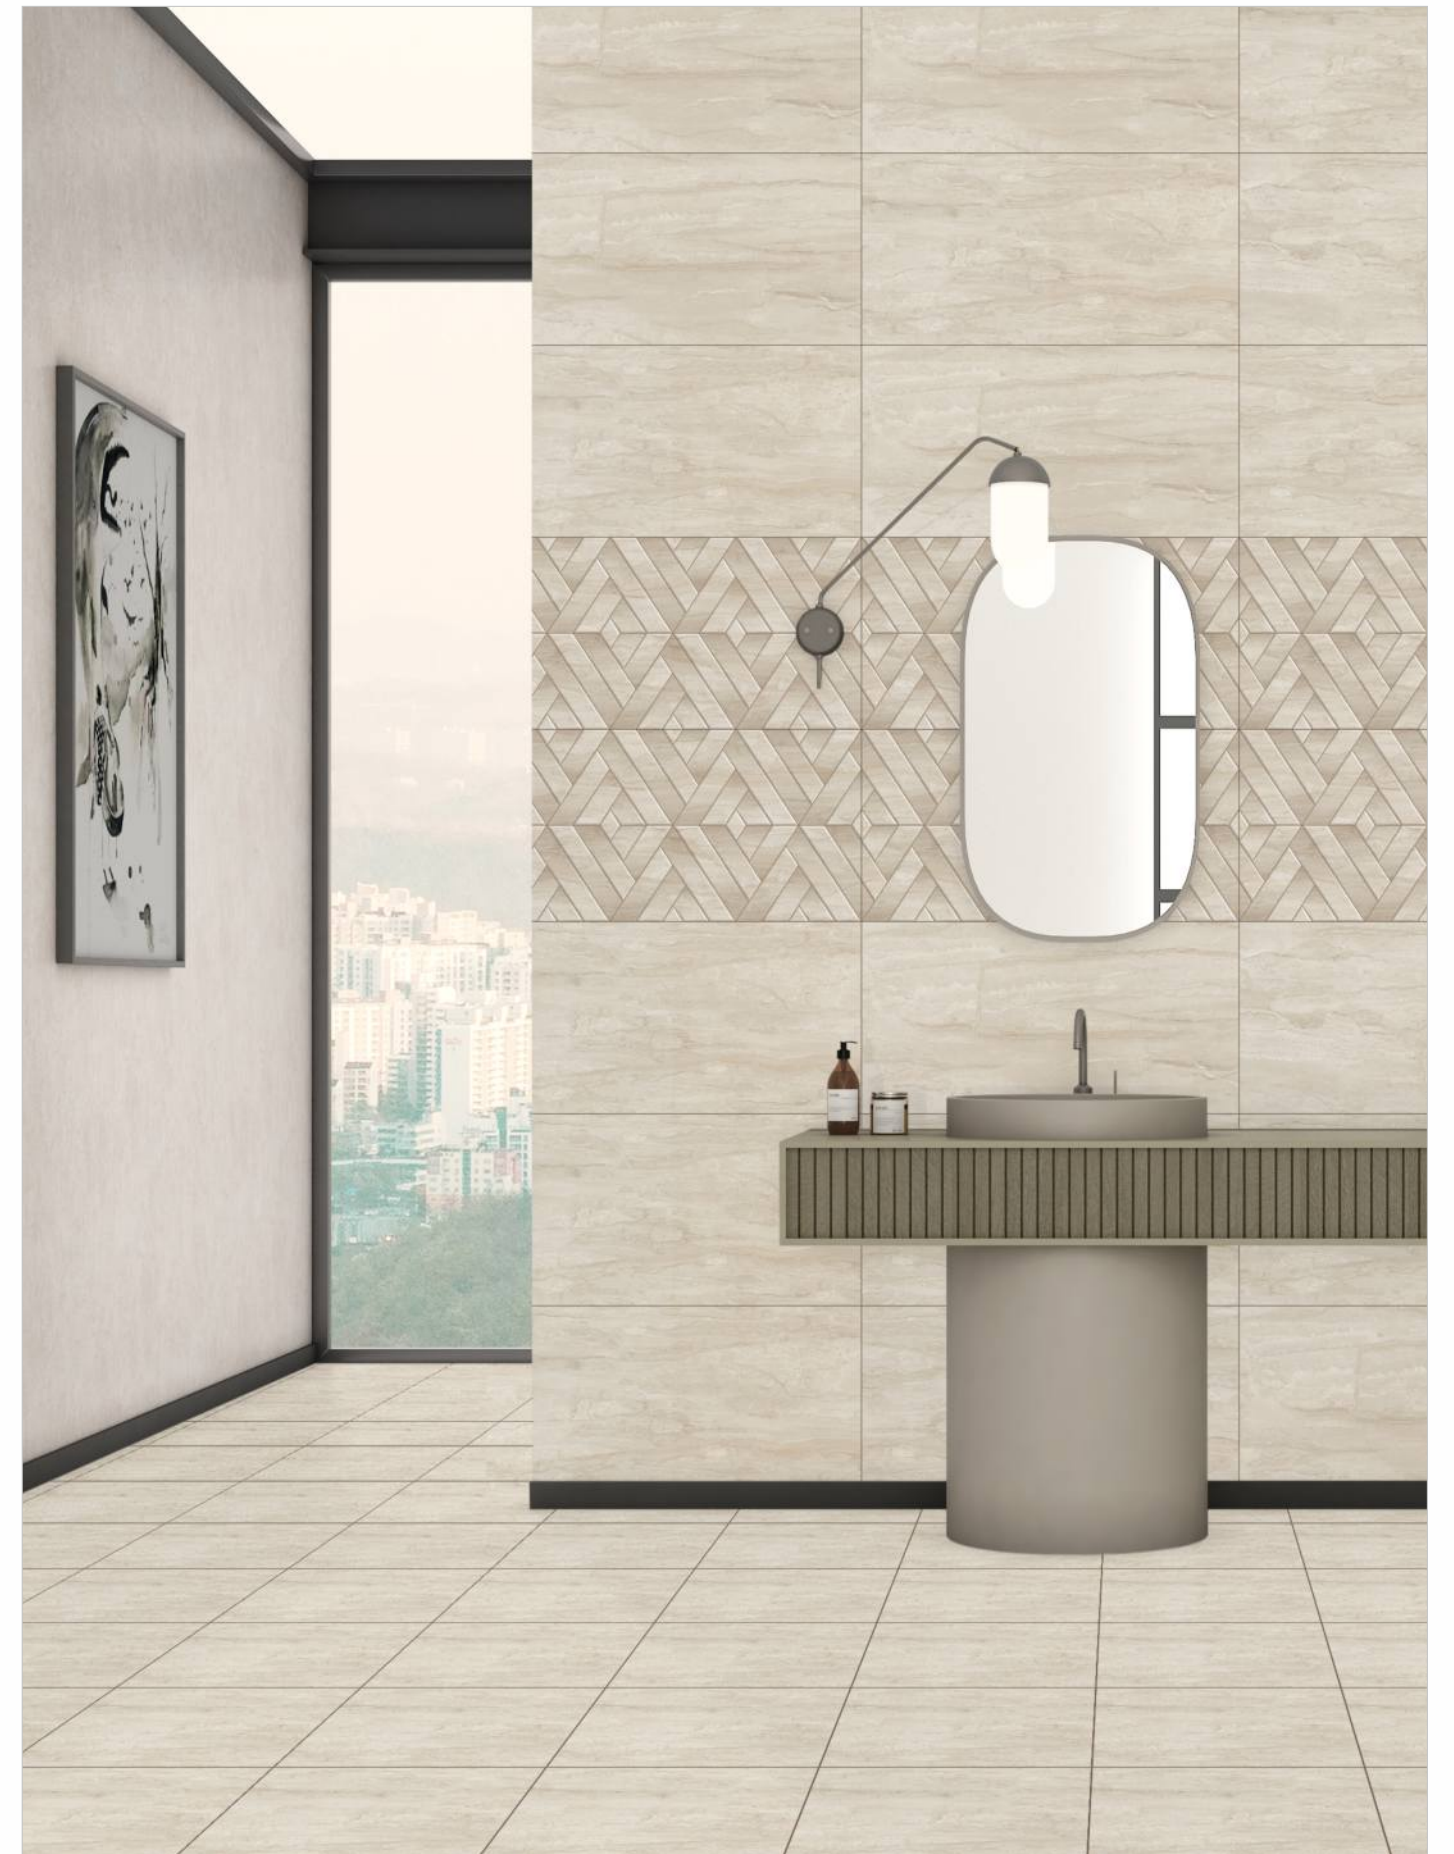

SCAN FOR VIRTUAL 360°

SCAN FOR VIRTUAL 360°

SCAN FOR VIRTUAL 360°

SCAN FOR VIRTUAL 360°

SCAN FOR VIRTUAL 360°

SCAN FOR VIRTUAL 360°

MATCHING FLOOR
300x300mm

MTA- Make to Available
This product is immediately available to order.

MTO- Make to Order
This product is made on order only.