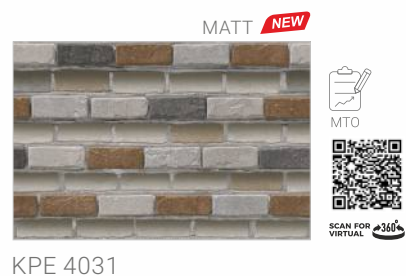

MTA- Make to Available
This product is immediately available to order.

MTO- Make to Order
This product is made on order only.

KPE 4006

KPE MATTONE VERDE

KPE 4049

KPE 4007

KPE MATTONE GREY

KPE 4050