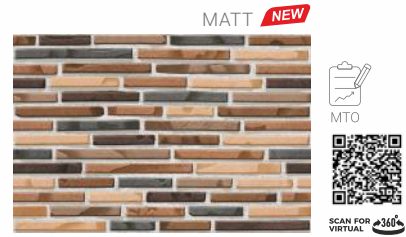

MTA- Make to Available
This product is immediately available to order.

MTO- Make to Order
This product is made on order only.

KPE 4003