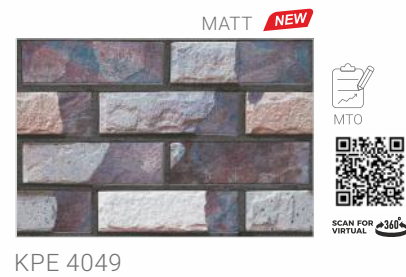

MTA- Make to Available
This product is immediately available to order.

MTO- Make to Order
This product is made on order only.

KPE 4006

KPE MATTONE VERDE

KPE 4049

KPE 4007

KPE MATTONE GREY

KPE 4050