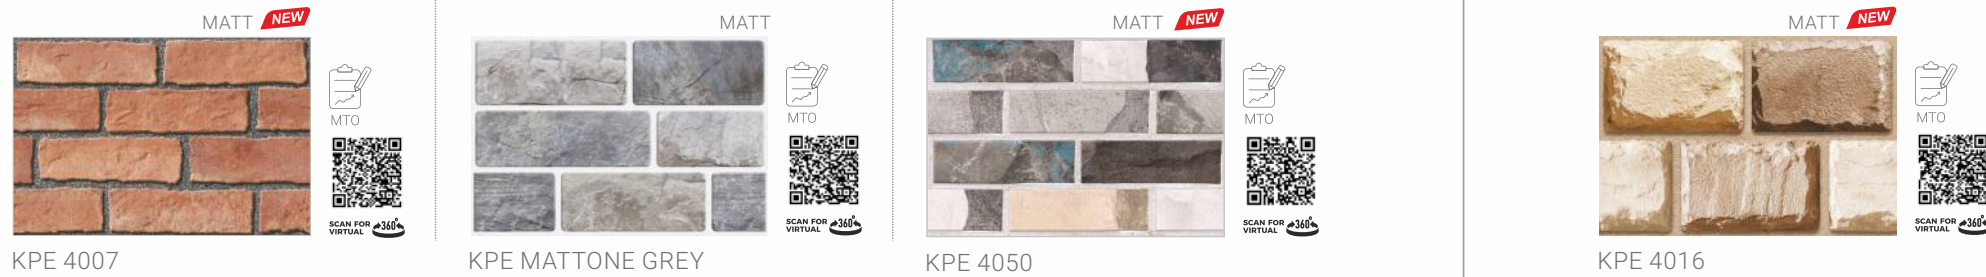

KPE 4007

KPE MATTONE GREY

KPE 4050

KPE 4016

KPE 4015