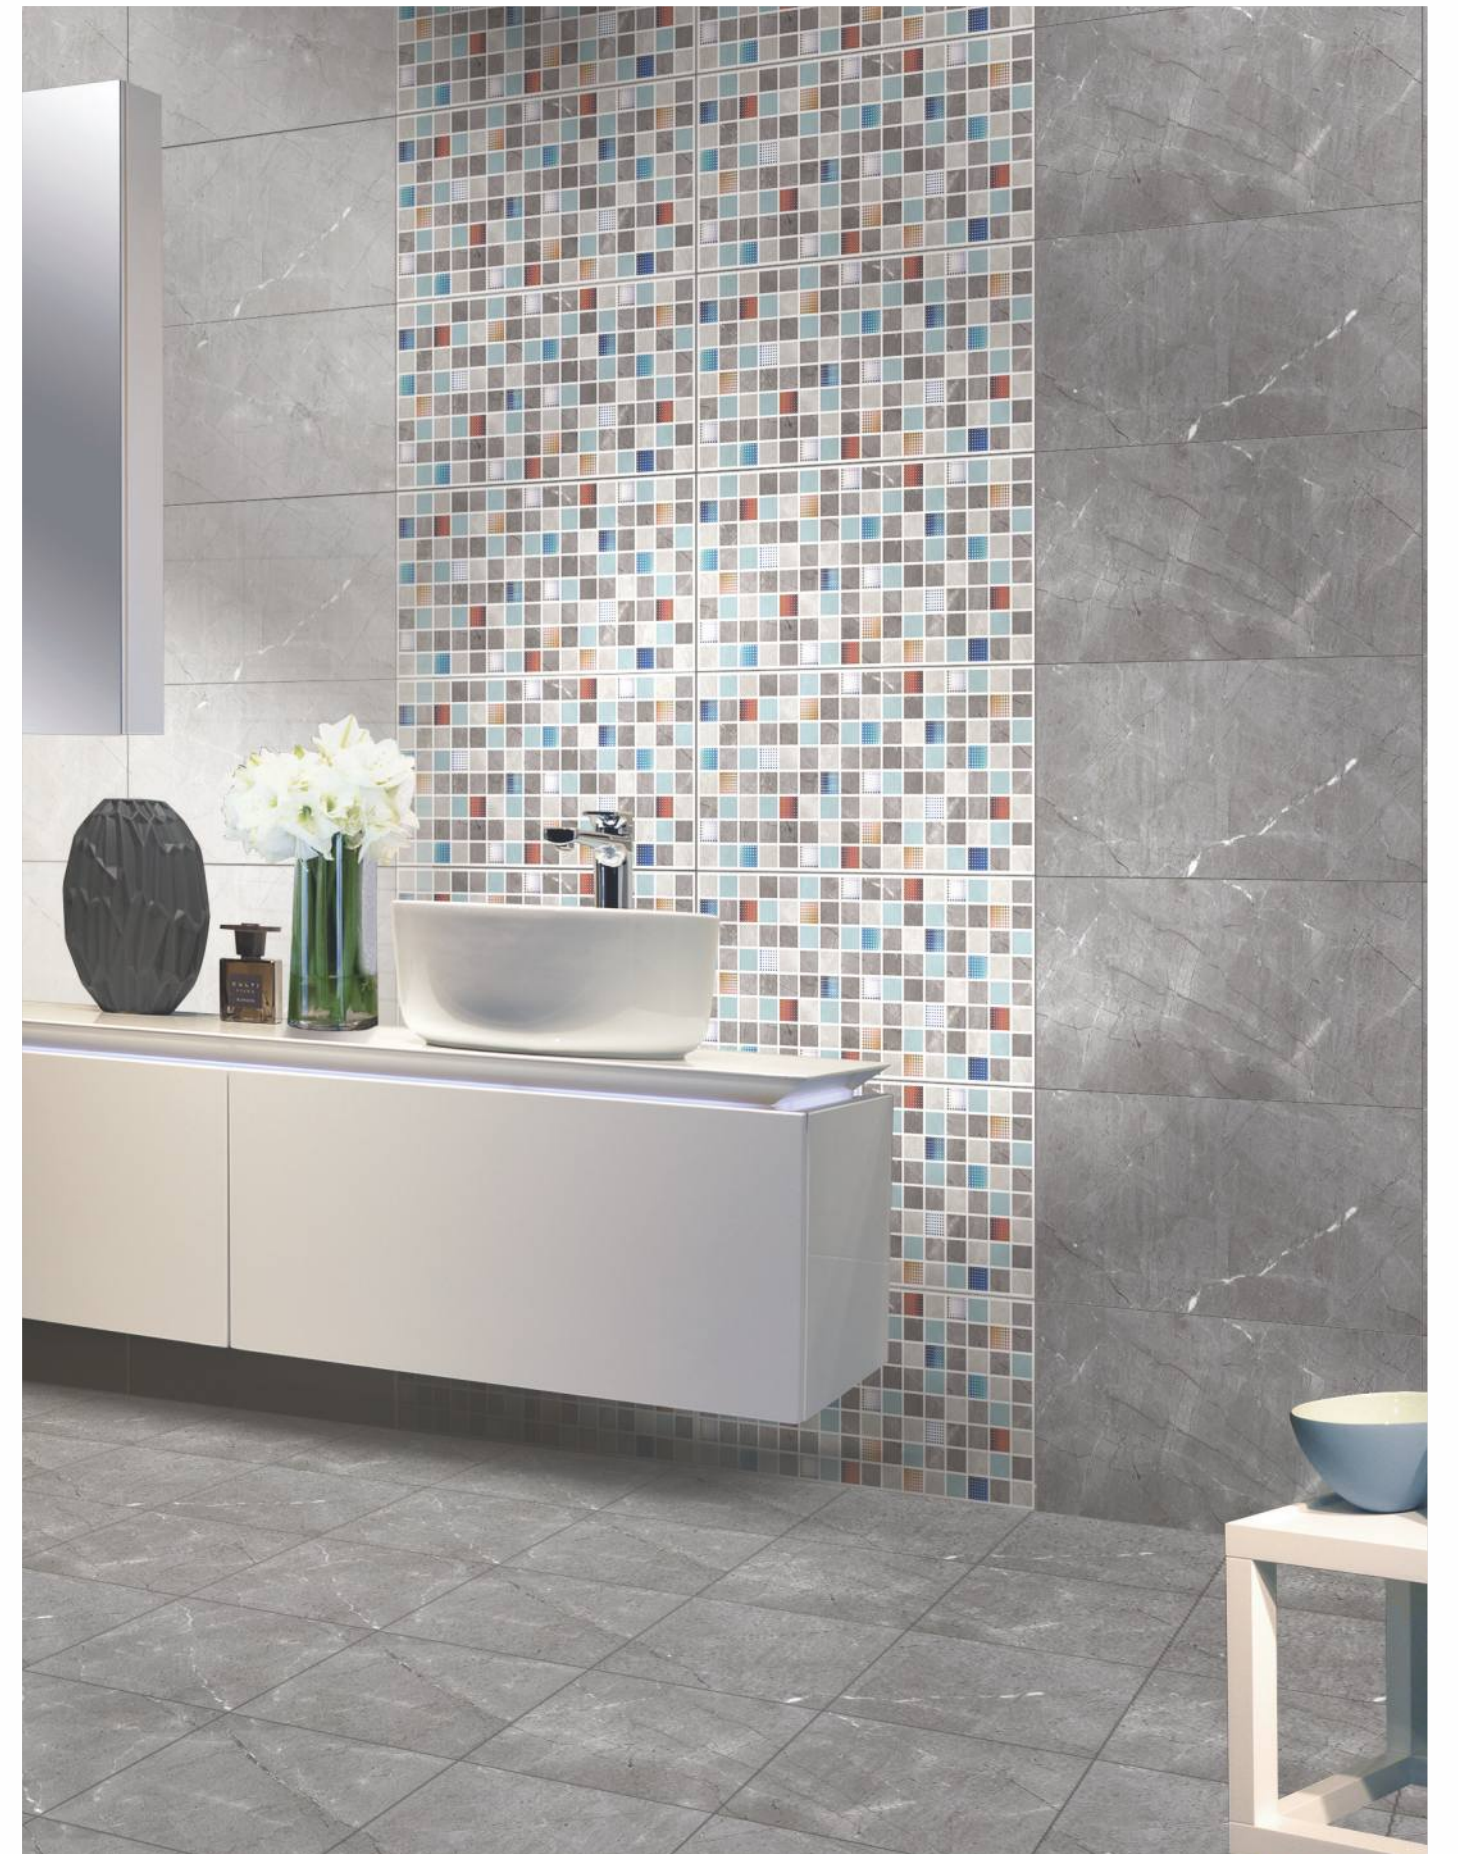

REGALIA FAWN MATT

REGALIA FAWN

MATCHING FLOOR
300x300mm

MTA- Make to Available
This product is immediately available to order.

MTO- Make to Order
This product is made on order only.

CORRECT RECTIFIED Glossy Matt Wall