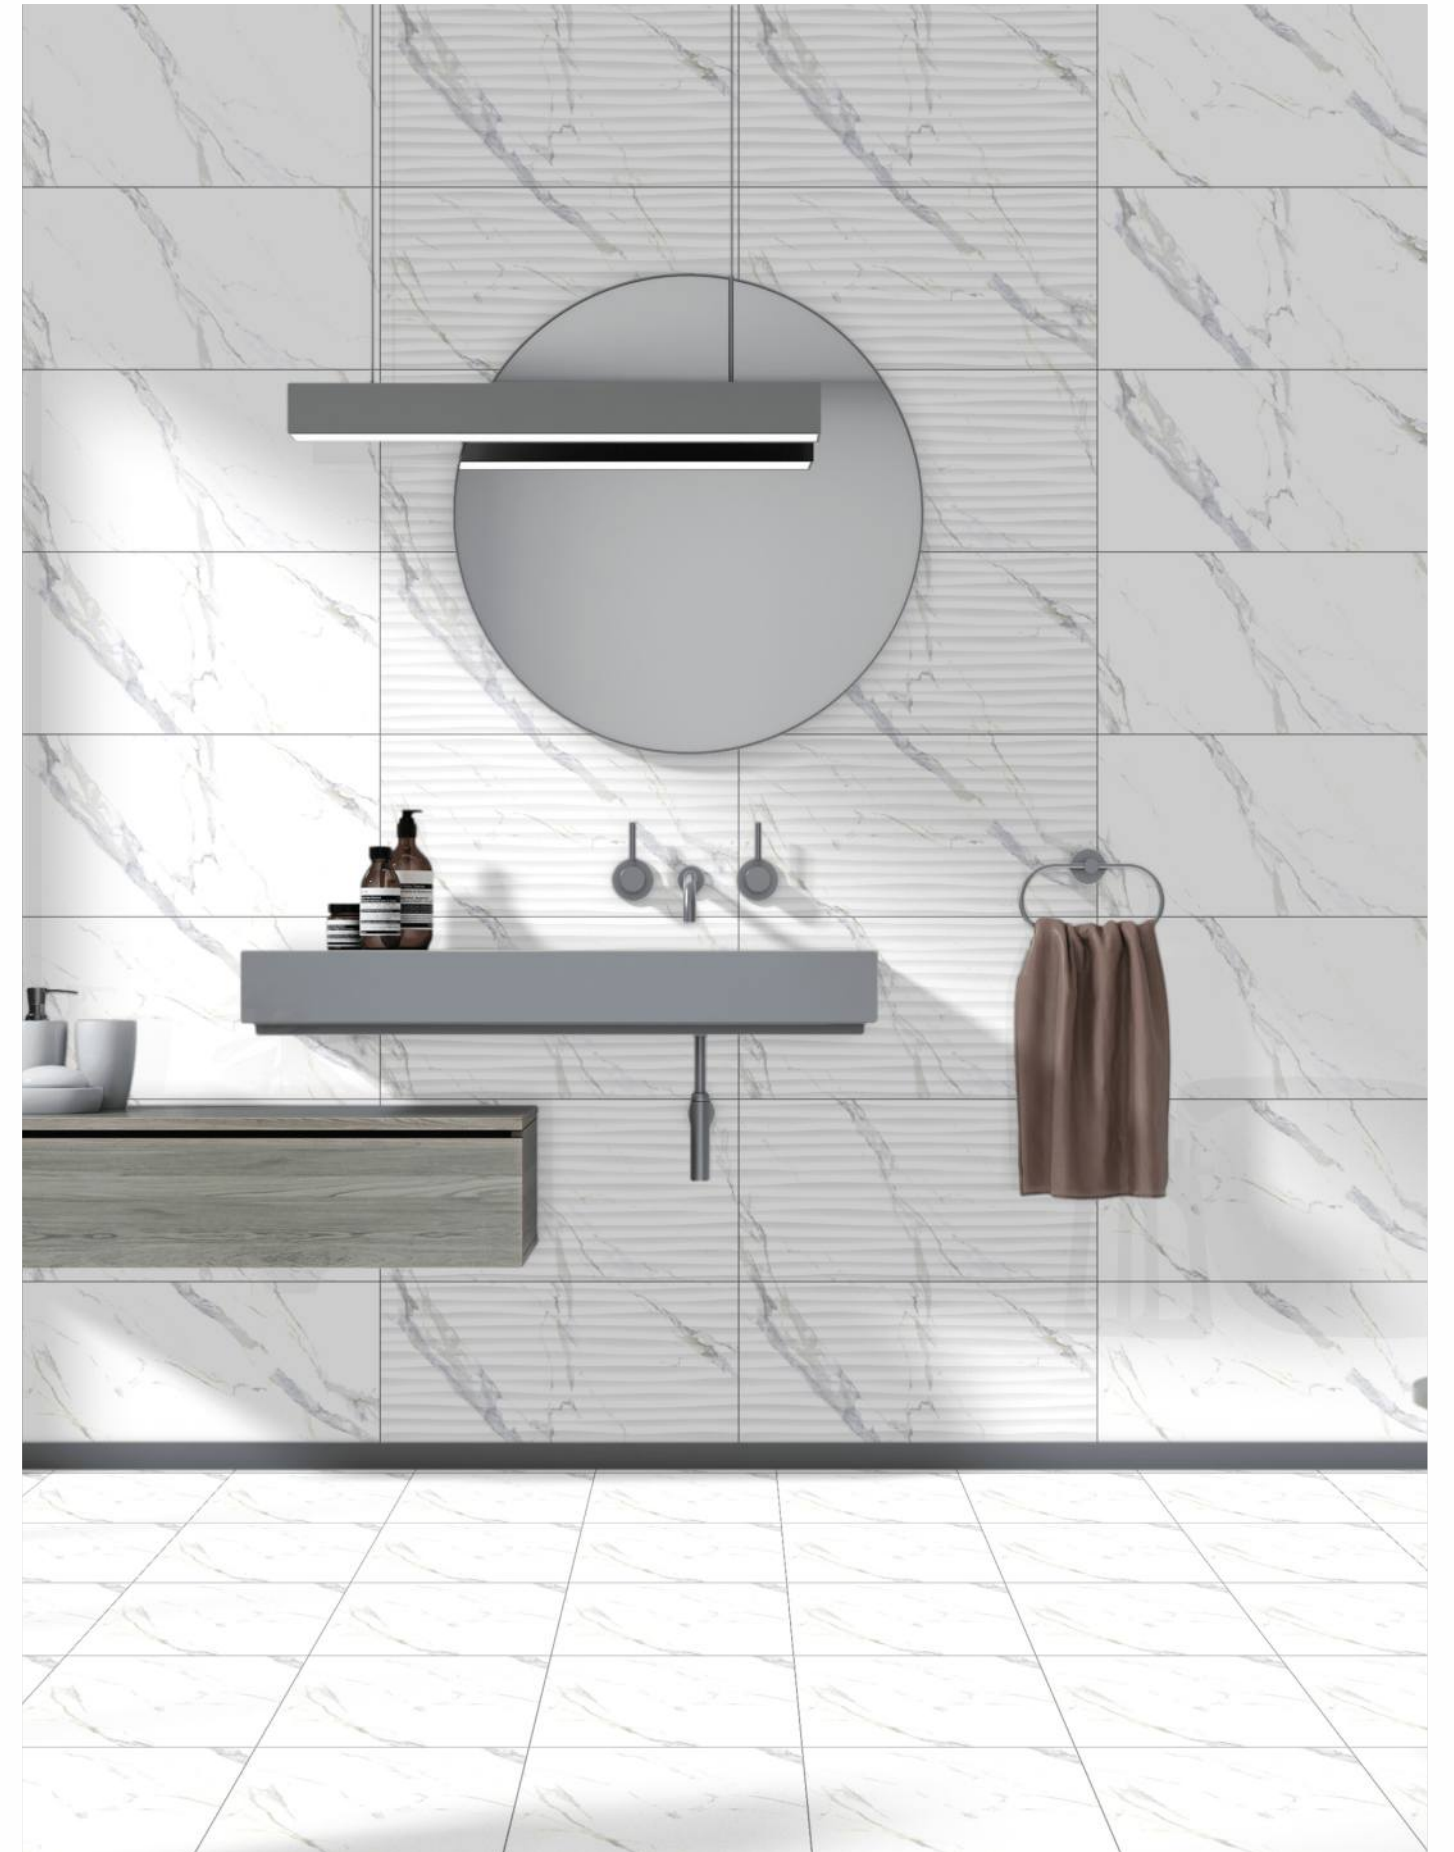

SCAN FOR VIRTUAL

MATCHING FLOOR
300x300mm

MTA- Make to Available
This product is immediately available to order.

MTO- Make to Order
This product is made on order only.