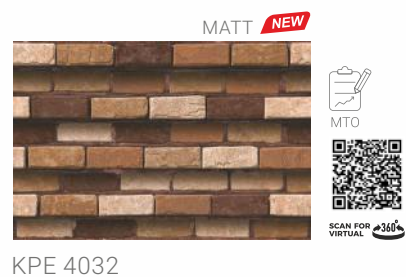

MTA- Make to Available
This product is immediately available to order.

MTO- Make to Order
This product is made on order only.

KPE 4032