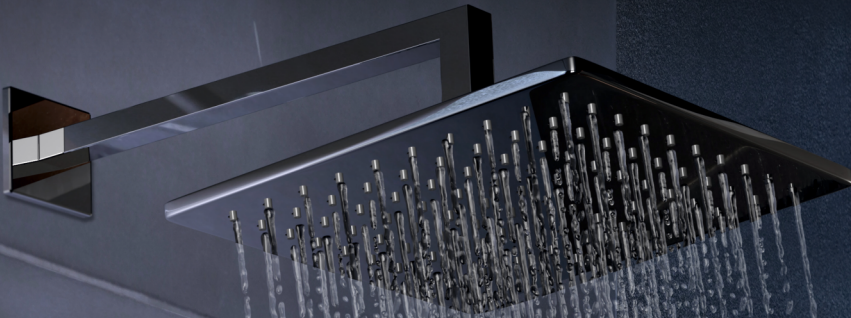

Curve Collection

Premium Overhead Shower

An innovative water flow channels, Curve is perfect for those in pursuit of a flexible showering experience. Sleek and streamlined with delicately square with rounded edges.

Packing : 140 

Square Shape Waterfall shower with Rubit Cleaning System with ABS Chrome Plated Side Cover

Two
Years
Warranty
Leakage

Elegance Collection

Premium Overhead Shower

10 X WATER
FLOW SPEED

IMPROVES LOW
PRESSURE OUTPUT