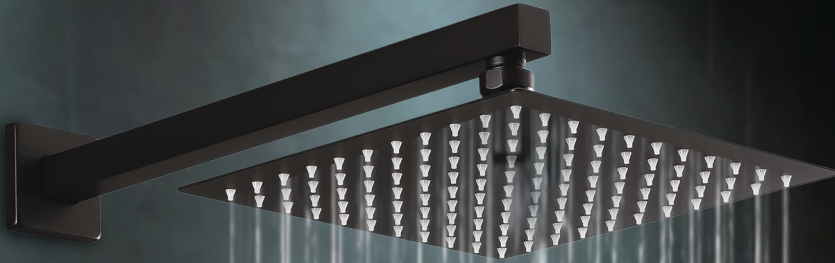

TORA®
ART OF SHOWERING!

www.gangabathfittings.com

**MADE IN
INDIA**
Made With
German Technology

W.E.F 1st June 2025

Elegance Collection

Premium Color Range

Available Color :

- Black Rose Gold Gold

Curve Collection

Premium Overhead Shower

An innovative water flow channels, Curve is perfect for those in pursuit of a flexible showering experience. Sleek and streamlined with delicately square with rounded edges.