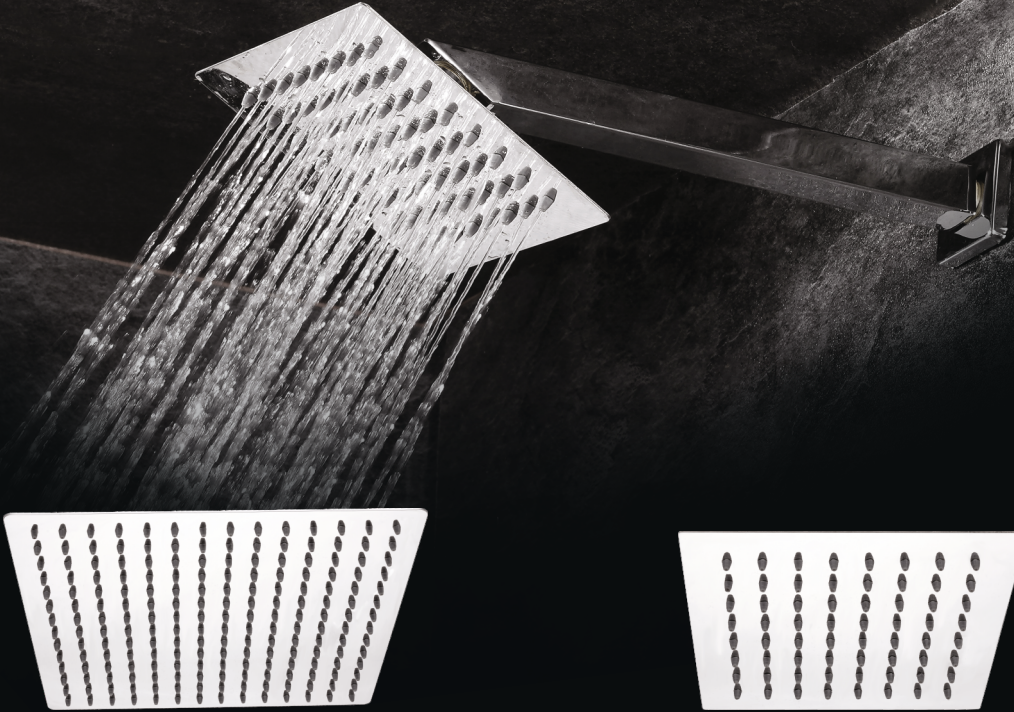

Leesha Collection

Premium Overhead Shower

SQUARE NOZZLE
FIRST TIME

Code : LS3-12

12 x 12 Overhead SS Shower
M.R.P₹: 1336/-

Packing : 26

Code : LS3-8

8 x 8 Overhead SS Shower
M.R.P₹: 729/-

Packing : 36