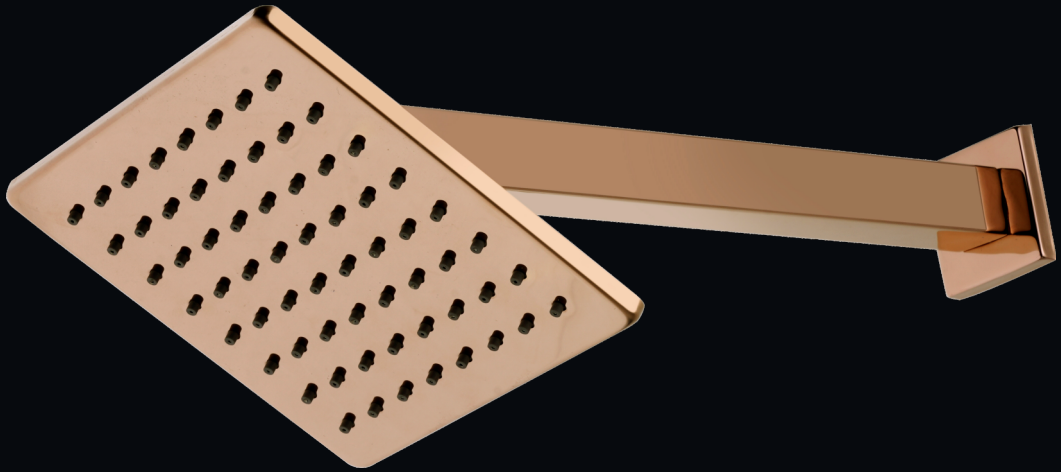

TORA®
ART OF SHOWERING!

www.gangabathfittings.com

**MADE IN
INDIA**
Made With
German Technology

W.E.F 1st June 2025

Elegance Collection

Premium Color Range

Available Color :

- Black Rose Gold Gold

Gold & Rose Gold Set

Gold-ES4-Set
Rose Gold-ES4-Set

4 x 4 Overhead SS Shower
Shower Arm 9" & Flange
M.R.P₹: 2262/-

Gold-ES6-Set
Rose Gold-ES6-Set

6 x 6 Overhead SS Shower
Shower Arm 12" & Flange
M.R.P₹: 3764/-

Curve Collection

Premium Overhead Shower

An innovative water flow channels, Curve is perfect for those in pursuit of a flexible showering experience. Sleek and streamlined with delicately square with rounded edges.