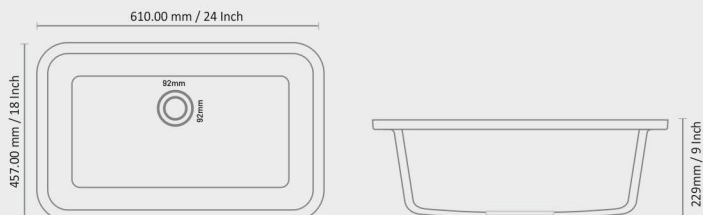

SINGLE BOWL

SALSA

SIZE : 24"x18"x10"
WEIGHT : 12 Kg. (Approx)
M.R.P. : 8599/-

DIMENSION SIZE (mm)

SINGLE BOWL

CRYSTAL

SIZE : 24"x18"x9.5"
WEIGHT : 11.5 Kg. (Approx)
M.R.P. : 7999/-

DIMENSION SIZE (mm)

10MM THICKNESS

SINGLE BOWL

VOLGA

SIZE : 24"x18"x9"
WEIGHT : 12 Kg. (Approx)
M.R.P. : 8599/-

DIMENSION SIZE (mm)

SINGLE BOWL

VOLGA

SIZE : 31"x19"x9"
WEIGHT : 14 Kg. (Approx)
M.R.P. : 12499/-

DIMENSION SIZE (mm)

10MM THICKNESS

MULTIFUNCTION

▽ 10MM
▲ THICKNESS

SIZE : 24"x18"x9"
WEIGHT : 17.5 Kg.
(Approx)
M.R.P. : 15599/-

Accessories

- | Shower Tap
- | Soap Dispenser
- | Glass Washer
- | Chopping Board
- | Vegetable Basket

DIMENSION SIZE (mm)

MULTIFUNCTION

▽ 10MM
▲ THICKNESS

SIZE : 30"x20"x10"
WEIGHT : 19 Kg.
(Approx)
M.R.P. : 17999/-

Accessories

- | Shower Tap
- | RO Tap
- | Glass Washer
- | Chopping Board
- | Vegetable Basket
- | Soap Dispenser