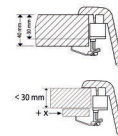

Flush mount / Drop-in Installation

Be sure to wear personal safety devices such as safety goggles at all times.

- Check your sink clips type.
- Type A or Type B.

- Places note that the mounting clips fit for the counter top depth from 30mm/1.18in to 40mm/1.57in. (If the counter top depth is smaller than 30mm/1.18in, please add a piece to make up to appropriate depth.) Mounting and fastening clips.