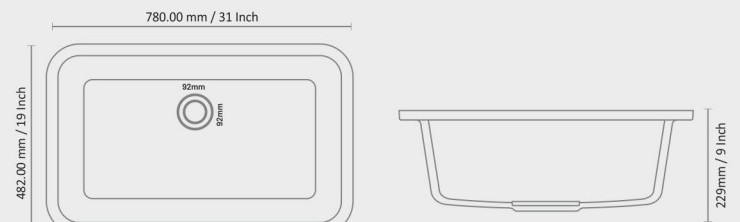

SINGLE BOWL

SALSA

SIZE : 24"x18"x10"
WEIGHT : 12 Kg. (Approx)
M.R.P. : 8599/-

DIMENSION SIZE (mm)

SINGLE BOWL

CRYSTAL

SIZE : 24"x18"x9.5"
WEIGHT : 11.5 Kg. (Approx)
M.R.P. : 7999/-

DIMENSION SIZE (mm)

10MM THICKNESS

SINGLE BOWL

VOLGA

SIZE : 24"x18"x9"
WEIGHT : 12 Kg. (Approx)
M.R.P. : 8599/-

DIMENSION SIZE (mm)

SINGLE BOWL

VOLGA

SIZE : 31"x19"x9"
WEIGHT : 14 Kg. (Approx)
M.R.P. : 12499/-

DIMENSION SIZE (mm)

10MM THICKNESS

MULTIFUNCTION

▽ 10MM
▲ THICKNESS

SIZE : 24"x18"x9"
WEIGHT : 17.5 Kg.
(Approx)
M.R.P. : 15599/-

Accessories

- | Shower Tap
- | Soap Dispenser
- | Glass Washer
- | Chopping Board
- | Vegetable Basket

DIMENSION SIZE (mm)

MULTIFUNCTION

▽ 10MM
▲ THICKNESS

SIZE : 30"x20"x10"
WEIGHT : 19 Kg.
(Approx)
M.R.P. : 17999/-

Accessories

- | Shower Tap
- | RO Tap
- | Glass Washer
- | Chopping Board
- | Vegetable Basket
- | Soap Dispenser