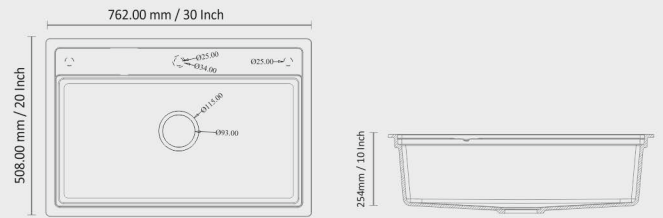

DIMENSION SIZE (mm)

10MM THICKNESS

MULTIFUNCTION

▽ 10MM
▲ THICKNESS

SIZE : 24"x18"x9"
WEIGHT : 17.5 Kg.
(Approx)
M.R.P. : 15599/-

Accessories

- | Shower Tap
- | Soap Dispenser
- | Glass Washer
- | Chopping Board
- | Vegetable Basket

DIMENSION SIZE (mm)

MULTIFUNCTION

▽ 10MM
▲ THICKNESS

SIZE : 30"x20"x10"
WEIGHT : 19 Kg.
(Approx)
M.R.P. : 17999/-

Accessories

- | Shower Tap
- | RO Tap
- | Glass Washer
- | Chopping Board
- | Vegetable Basket
- | Soap Dispenser

DIMENSION SIZE (mm)

SINGLE BOWL DRAIN BOARD

▽ 10MM
▲ THICKNESS

OPERA S
SIZE : 36"x18" x8.5"
WEIGHT : 17 Kg. (Approx)
M.R.P. : 12299/-

DIMENSION SIZE (mm)

SINGLE BOWL DRAIN BOARD

▽ 10MM
▲ THICKNESS

OPERA R
SIZE : 36"x18"x9"
WEIGHT : 17 Kg. (Approx)
M.R.P. : 12499/-

DIMENSION SIZE (mm)

DOUBLE BOWL

LOGAN

SIZE : 37"x18"x9"
WEIGHT : 22 Kg. (Approx)
M.R.P. : 13799/-

▽ 10MM
▲ THICKNESS

DIMENSION SIZE (mm)

DOUBLE BOWL

EIFFEL