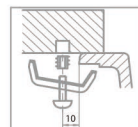

Secure the clips.

INSTALLATION