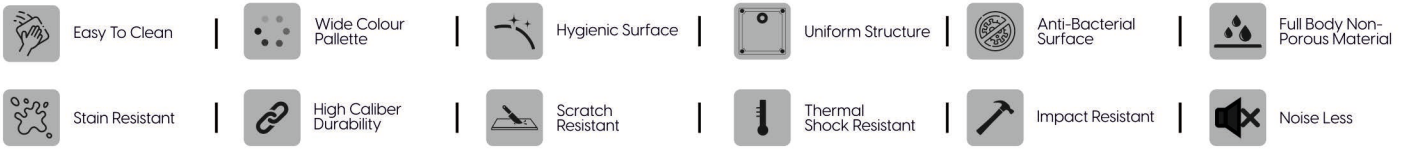

Features

GRANITE SERIES

METALLIC SERIES

INSTALLATION

Top mount / Drop-in Installation

Be sure to wear personal safety devices such as safety goggles at all times.

Using paper template and physical sink to draw the cutout outline.

Place the sink and check for level.

Use screwdriver to secure the sink

Flush mount / Drop-in Installation

Be sure to wear personal safety devices such as safety goggles at all times.

- Check your sink clips type.
- Type A or Type B.

- Places note that the mounting clips fit for the counter top depth from 30mm/1.18in to 40mm/1.57in. (If the counter top depth is smaller than 30mm/1.18in, please add a piece to make up to appropriate depth.) Mounting and fastening clips.

Under mount Installation

Be sure to wear personal safety devices such as safety goggles at all times.

Use paper template and physical sink to draw the cutout outline.

Apply Silicone Along The Sink Edge. Do Not Use Epoxy.

Apply silicone along the cutting edge.

Secure the clips.

Secure the clips.

INSTALLATION