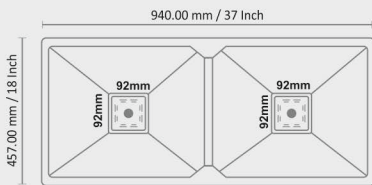

DIMENSION SIZE (mm)

MULTIFUNCTION

▽ 10MM
▲ THICKNESS

SIZE : 30"x20"x10"
WEIGHT : 19 Kg.
(Approx)
M.R.P. : 17999/-

Accessories

- | Shower Tap
- | RO Tap
- | Glass Washer
- | Chopping Board
- | Vegetable Basket
- | Soap Dispenser

DIMENSION SIZE (mm)

SINGLE BOWL DRAIN BOARD

▽ 10MM
▲ THICKNESS

OPERA S
SIZE : 36"x18" x8.5"
WEIGHT : 17 Kg. (Approx)
M.R.P. : 12299/-

DIMENSION SIZE (mm)

SINGLE BOWL DRAIN BOARD

▽ 10MM
▲ THICKNESS

OPERA R
SIZE : 36"x18"x9"
WEIGHT : 17 Kg. (Approx)
M.R.P. : 12499/-

DIMENSION SIZE (mm)

DOUBLE BOWL

LOGAN

SIZE : 37"x18"x9"
WEIGHT : 22 Kg. (Approx)
M.R.P. : 13799/-

▽ 10MM
▲ THICKNESS

DIMENSION SIZE (mm)

DOUBLE BOWL

EIFFEL

SIZE : 45"x20"x9"
WEIGHT : 30.5 Kg. (Approx)
M.R.P. : 23199/-

▽ 10MM
▲ THICKNESS

DIMENSION SIZE (mm)

Features

GRANITE SERIES

SMOKE GREY

MOON WHITE

COCO IVORY