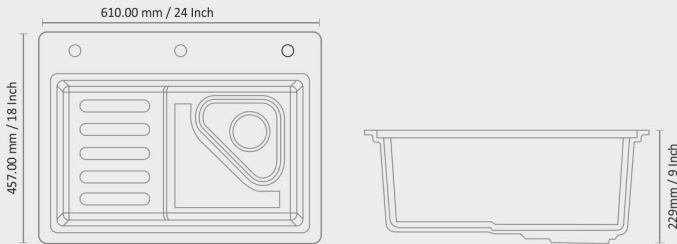

10MM THICKNESS

SINGLE BOWL

VOLGA

SIZE : 24"x18"x9"
WEIGHT : 12 Kg. (Approx)
M.R.P. : 8599/-

DIMENSION SIZE (mm)

SINGLE BOWL

VOLGA

SIZE : 31"x19"x9"
WEIGHT : 14 Kg. (Approx)
M.R.P. : 12499/-

DIMENSION SIZE (mm)

10MM THICKNESS

MULTIFUNCTION

▽ 10MM
▲ THICKNESS

SIZE : 24"x18"x9"
WEIGHT : 17.5 Kg.
(Approx)
M.R.P. : 15599/-

Accessories

- | Shower Tap
- | Soap Dispenser
- | Glass Washer
- | Chopping Board
- | Vegetable Basket

DIMENSION SIZE (mm)

MULTIFUNCTION

▽ 10MM
▲ THICKNESS

SIZE : 30"x20"x10"
WEIGHT : 19 Kg.
(Approx)
M.R.P. : 17999/-

Accessories

- | Shower Tap
- | RO Tap
- | Glass Washer
- | Chopping Board
- | Vegetable Basket
- | Soap Dispenser

DIMENSION SIZE (mm)

DOUBLE BOWL

LOGAN

SIZE : 37"x18"x9"
WEIGHT : 22 Kg. (Approx)
M.R.P. : 13799/-

▽ 10MM
▲ THICKNESS

DIMENSION SIZE (mm)

DOUBLE BOWL

EIFFEL