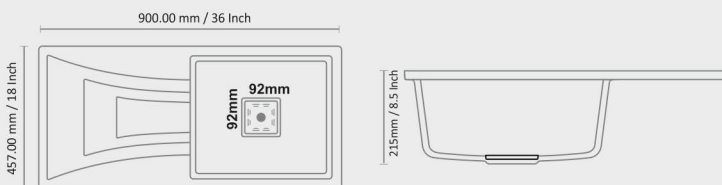

DIMENSION SIZE (mm)

MULTIFUNCTION

▽ 10MM
▲ THICKNESS

SIZE : 30"x20"x10"
WEIGHT : 19 Kg.
(Approx)
M.R.P. : 17999/-

Accessories

- | Shower Tap
- | RO Tap
- | Glass Washer
- | Chopping Board
- | Vegetable Basket
- | Soap Dispenser

DIMENSION SIZE (mm)

SINGLE BOWL DRAIN BOARD

▽ 10MM
▲ THICKNESS

OPERA S
SIZE : 36"x18" x8.5"
WEIGHT : 17 Kg. (Approx)
M.R.P. : 12299/-

DIMENSION SIZE (mm)

SINGLE BOWL DRAIN BOARD

▽ 10MM
▲ THICKNESS

OPERA R
SIZE : 36"x18"x9"
WEIGHT : 17 Kg. (Approx)
M.R.P. : 12499/-

DIMENSION SIZE (mm)

DOUBLE BOWL

LOGAN

SIZE : 37"x18"x9"
WEIGHT : 22 Kg. (Approx)
M.R.P. : 13799/-

▽ 10MM
▲ THICKNESS

DIMENSION SIZE (mm)

DOUBLE BOWL

EIFFEL

SIZE : 45"x20"x9"
WEIGHT : 30.5 Kg. (Approx)
M.R.P. : 23199/-

▽ 10MM
▲ THICKNESS

DIMENSION SIZE (mm)

Features

GRANITE SERIES

SMOKE GREY

MOON WHITE

COCO IVORY