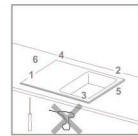

Use screwdriver to secure the sink