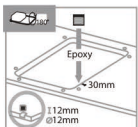

Apply Silicone Along The Sink Edge. Do Not Use Epoxy.