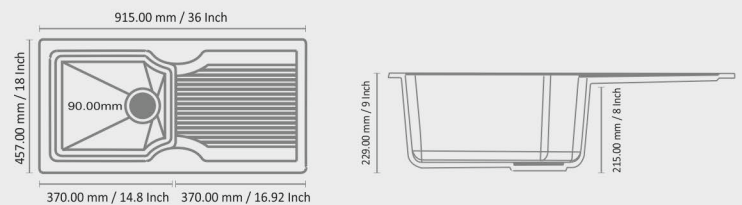

DIMENSION SIZE (mm)

10MM THICKNESS

MULTIFUNCTION

▽ 10MM
▲ THICKNESS

SIZE : 24"x18"x9"
WEIGHT : 17.5 Kg.
(Approx)
M.R.P. : 15599/-

Accessories

- | Shower Tap
- | Soap Dispenser
- | Glass Washer
- | Chopping Board
- | Vegetable Basket

DIMENSION SIZE (mm)

MULTIFUNCTION

▽ 10MM
▲ THICKNESS

SIZE : 30"x20"x10"
WEIGHT : 19 Kg.
(Approx)
M.R.P. : 17999/-

Accessories

- | Shower Tap
- | RO Tap
- | Glass Washer
- | Chopping Board
- | Vegetable Basket
- | Soap Dispenser

DIMENSION SIZE (mm)

SINGLE BOWL DRAIN BOARD

▽ 10MM
▲ THICKNESS

OPERA S
SIZE : 36"x18" x8.5"
WEIGHT : 17 Kg. (Approx)
M.R.P. : 12299/-

DIMENSION SIZE (mm)

SINGLE BOWL DRAIN BOARD

▽ 10MM
▲ THICKNESS

OPERA R
SIZE : 36"x18"x9"
WEIGHT : 17 Kg. (Approx)
M.R.P. : 12499/-

DIMENSION SIZE (mm)

DOUBLE BOWL

LOGAN

SIZE : 37"x18"x9"
WEIGHT : 22 Kg. (Approx)
M.R.P. : 13799/-

▽ 10MM
▲ THICKNESS

DIMENSION SIZE (mm)

DOUBLE BOWL

EIFFEL