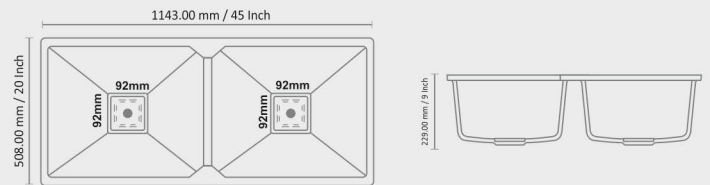

DIMENSION SIZE (mm)

MULTIFUNCTION

▽ 10MM
▲ THICKNESS

SIZE : 30"x20"x10"
WEIGHT : 19 Kg.
(Approx)
M.R.P. : 17999/-

Accessories

- | Shower Tap
- | RO Tap
- | Glass Washer
- | Chopping Board
- | Vegetable Basket
- | Soap Dispenser

DIMENSION SIZE (mm)

SINGLE BOWL DRAIN BOARD

▽ 10MM
▲ THICKNESS

OPERA S
SIZE : 36"x18" x8.5"
WEIGHT : 17 Kg. (Approx)
M.R.P. : 12299/-

DIMENSION SIZE (mm)

SINGLE BOWL DRAIN BOARD

▽ 10MM
▲ THICKNESS

OPERA R
SIZE : 36"x18"x9"
WEIGHT : 17 Kg. (Approx)
M.R.P. : 12499/-

DIMENSION SIZE (mm)

DOUBLE BOWL

LOGAN

SIZE : 37"x18"x9"
WEIGHT : 22 Kg. (Approx)
M.R.P. : 13799/-

▽ 10MM
▲ THICKNESS

DIMENSION SIZE (mm)

DOUBLE BOWL

EIFFEL

SIZE : 45"x20"x9"
WEIGHT : 30.5 Kg. (Approx)
M.R.P. : 23199/-

▽ 10MM
▲ THICKNESS

DIMENSION SIZE (mm)

Features

GRANITE SERIES

SMOKE GREY

MOON WHITE

COCO IVORY