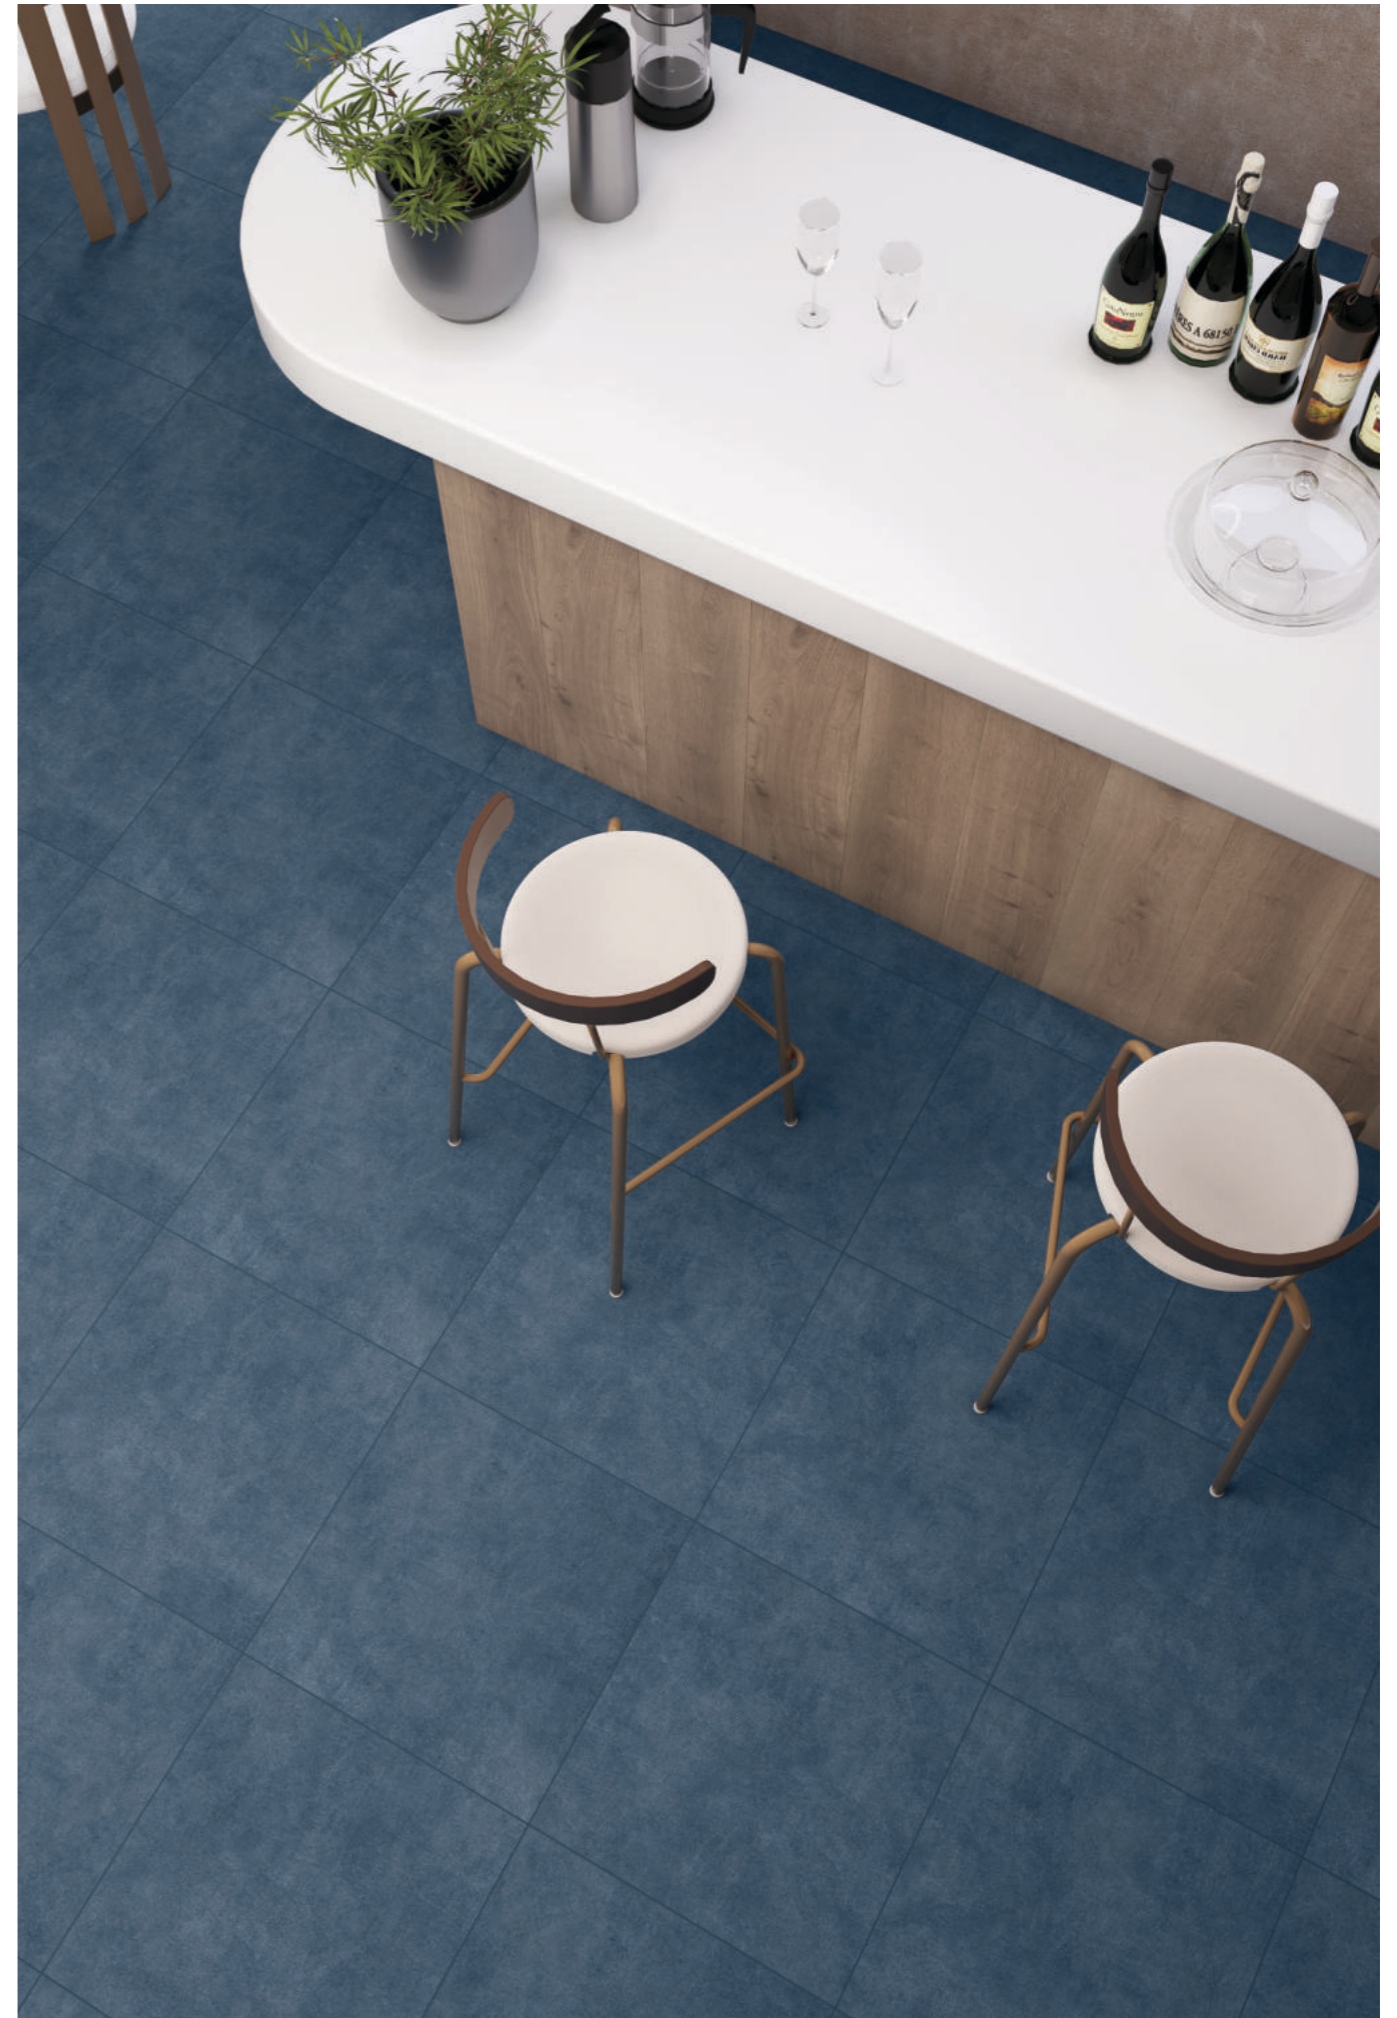

VERANO
BLU

60X60CM
MATT SURFACE
5 RANDOM

Touch & Scan To
View 360

Sapphire's soft clay tone brings a rustic charm to modern bathrooms and spa spaces. The matte finish softens light, creating a serene, grounded atmosphere.