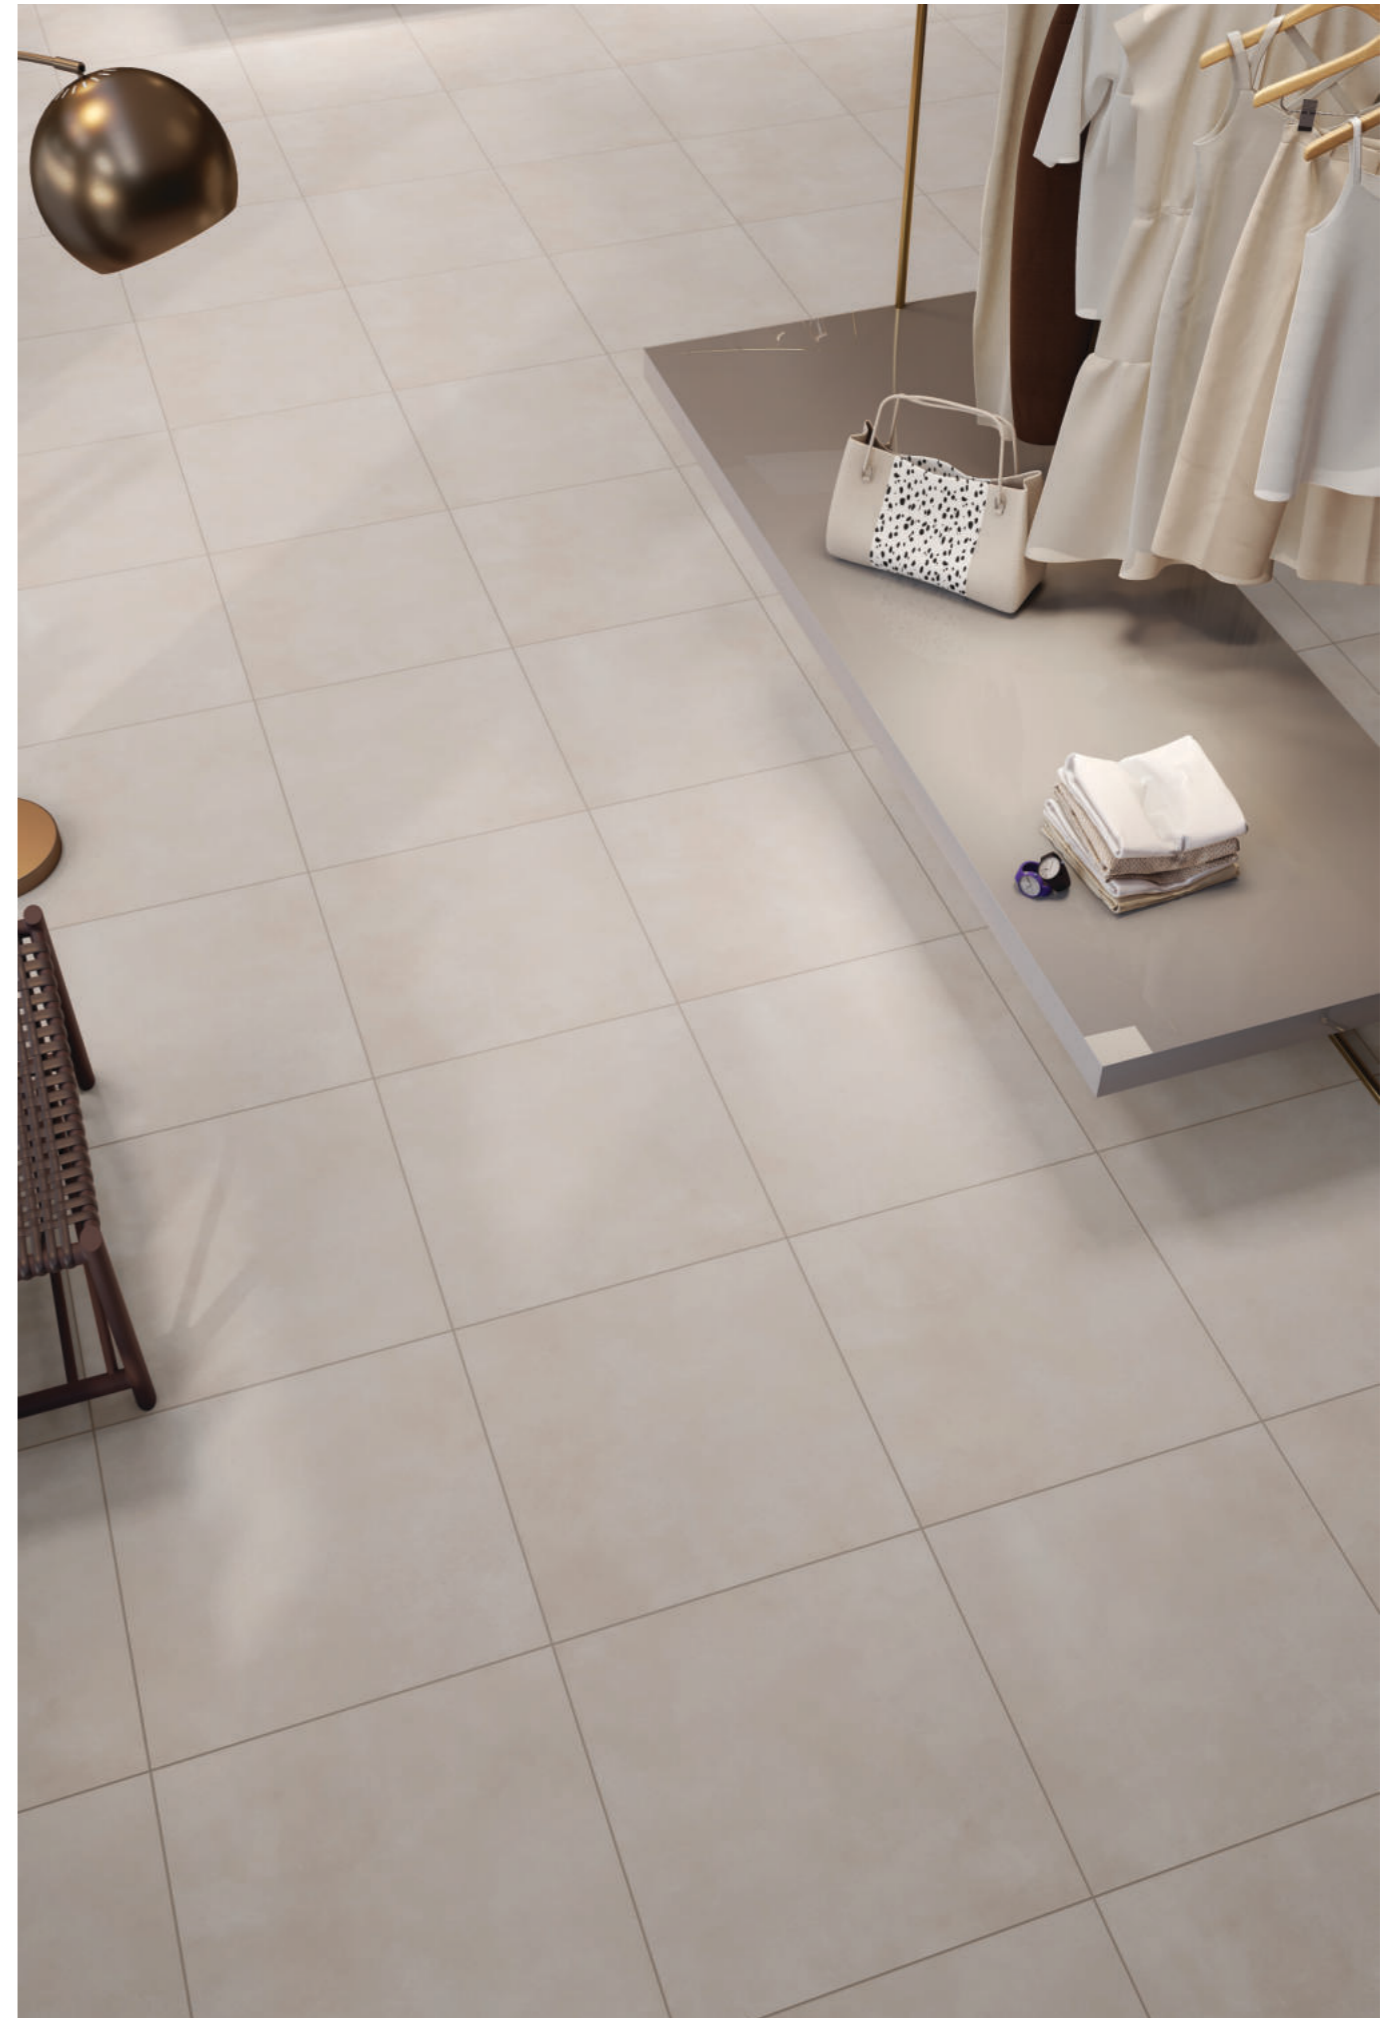

**ACERO LACE** > 60x60cm > MATT SURFACE

ACERO  
**RENO**

60X60CM  
MATT SURFACE  
4 RANDOM

Touch & Scan To  
View 360

Reno brings depth with its warm brown tone and matte finish, creating a grounded yet upscale aesthetic. Ideal for cozy lounges, high-end retail, or intimate cafés where style meets comfort.