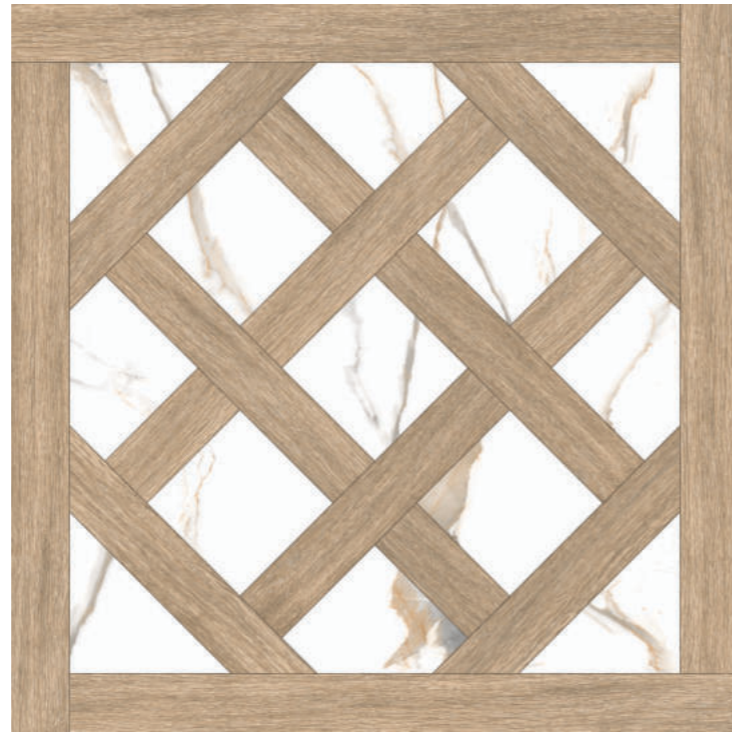

OPALIA

60X60CM
MATT SURFACE

Touch & Scan To
View 360

Opalla captures the charm of intersecting wooden latticework laid over classic marble textures, bringing a balanced mix of rustic warmth and refined elegance. Its diagonal pattern adds visual movement ideal for interiors seeking both statement and subtlety in equal measure.