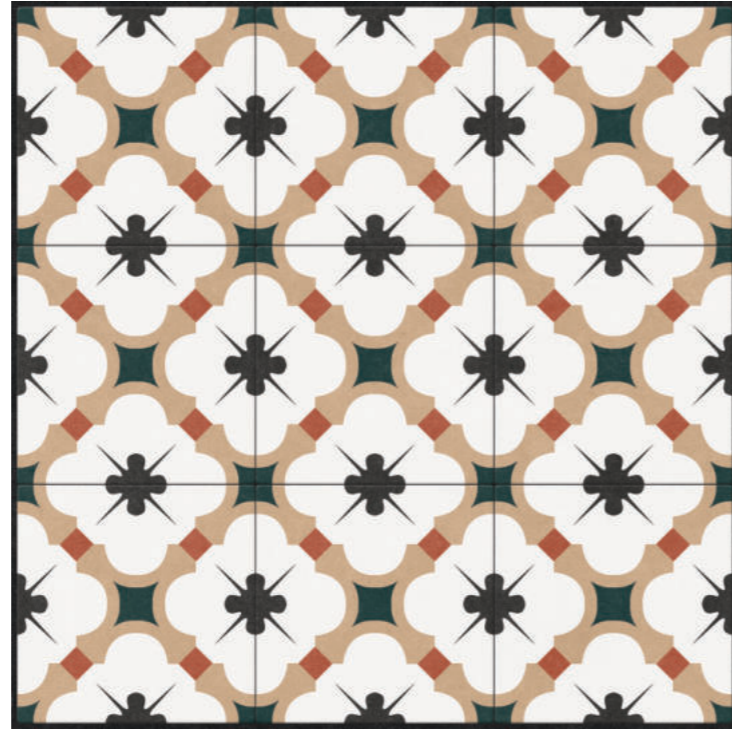

MYRLAD

60X60CM
MATT SURFACE

Touch & Scan To
View 360