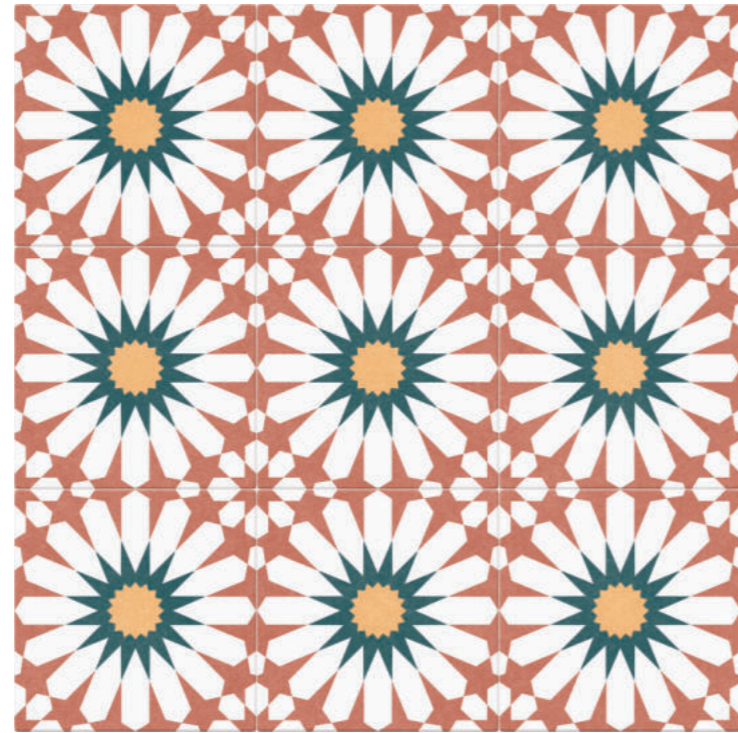

CALISTO

60X60CM
MATT SURFACE

Touch & Scan To
View 360

Calisto brings a joyful rhythm to walls with its retro floral burst and warm terracotta tones. Ideal for creative bathrooms or boutique interiors, it adds a splash of character and charm to everyday spaces.