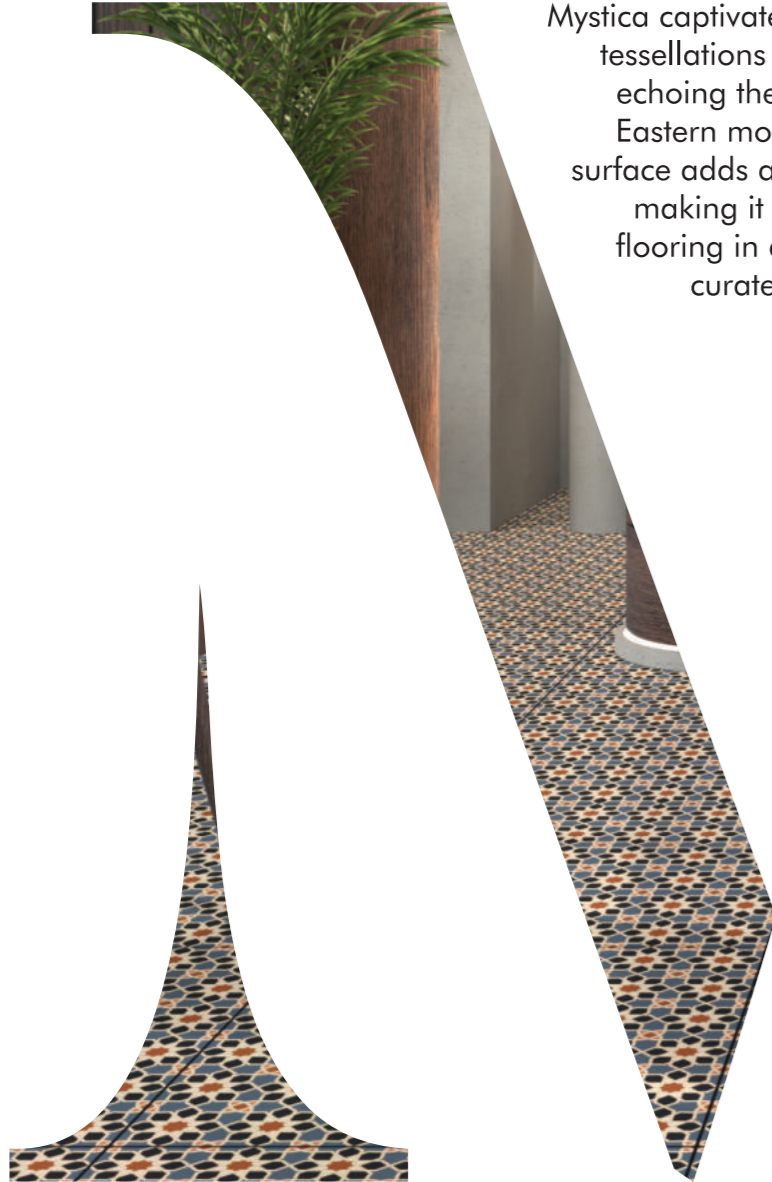

# MYSTICA

60X60CM  
DAZZLE SURFACE

Touch & Scan To  
View 360

Mystica captivates with its star-like tessellations and rich contrast, echoing the charm of Middle Eastern mosaic art. Its dazzle surface adds a refined shimmer, making it ideal for standout flooring in dining, lounge, or curated cultural spaces.