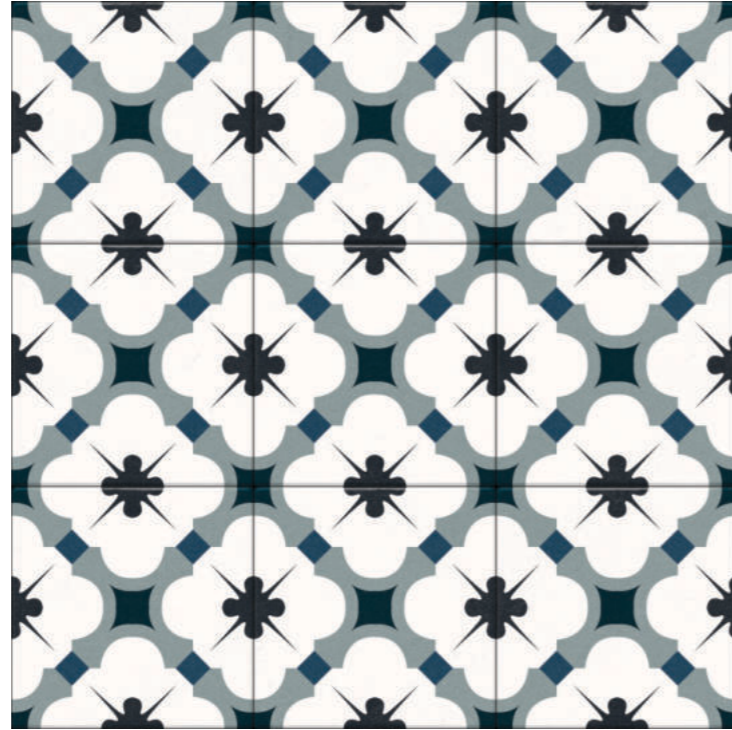

ZURICH

60X60CM
MATT SURFACE

Touch & Scan To
View 360