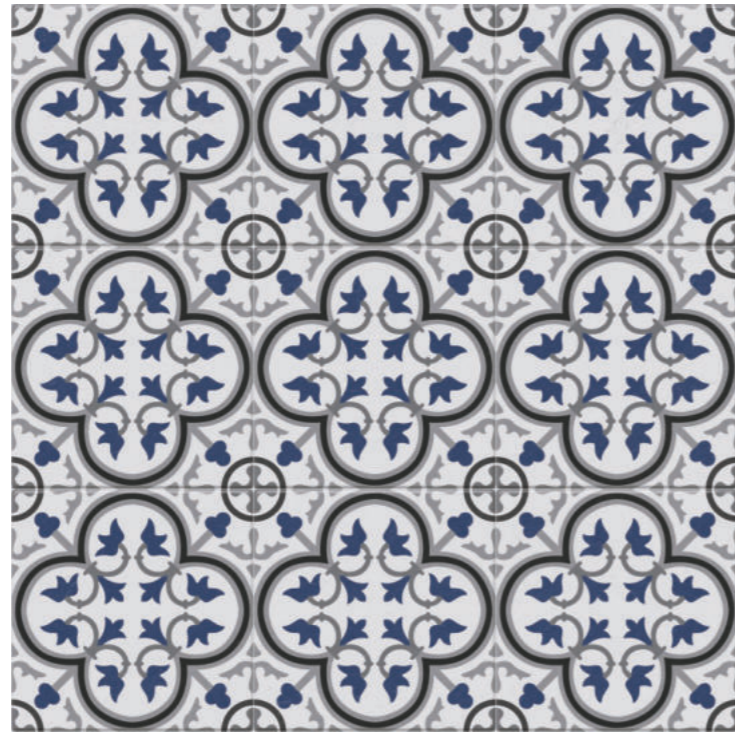

CIELO

60X60CM
MATT SURFACE

Touch & Scan To
View 360

Cielo brings traditional Mediterranean motifs to modern floors with a fresh rhythm and timeless charm. Its crisp blue-on-white pattern creates a sense of order and elegance, perfect for bistros, cafes, and curated spaces with character.