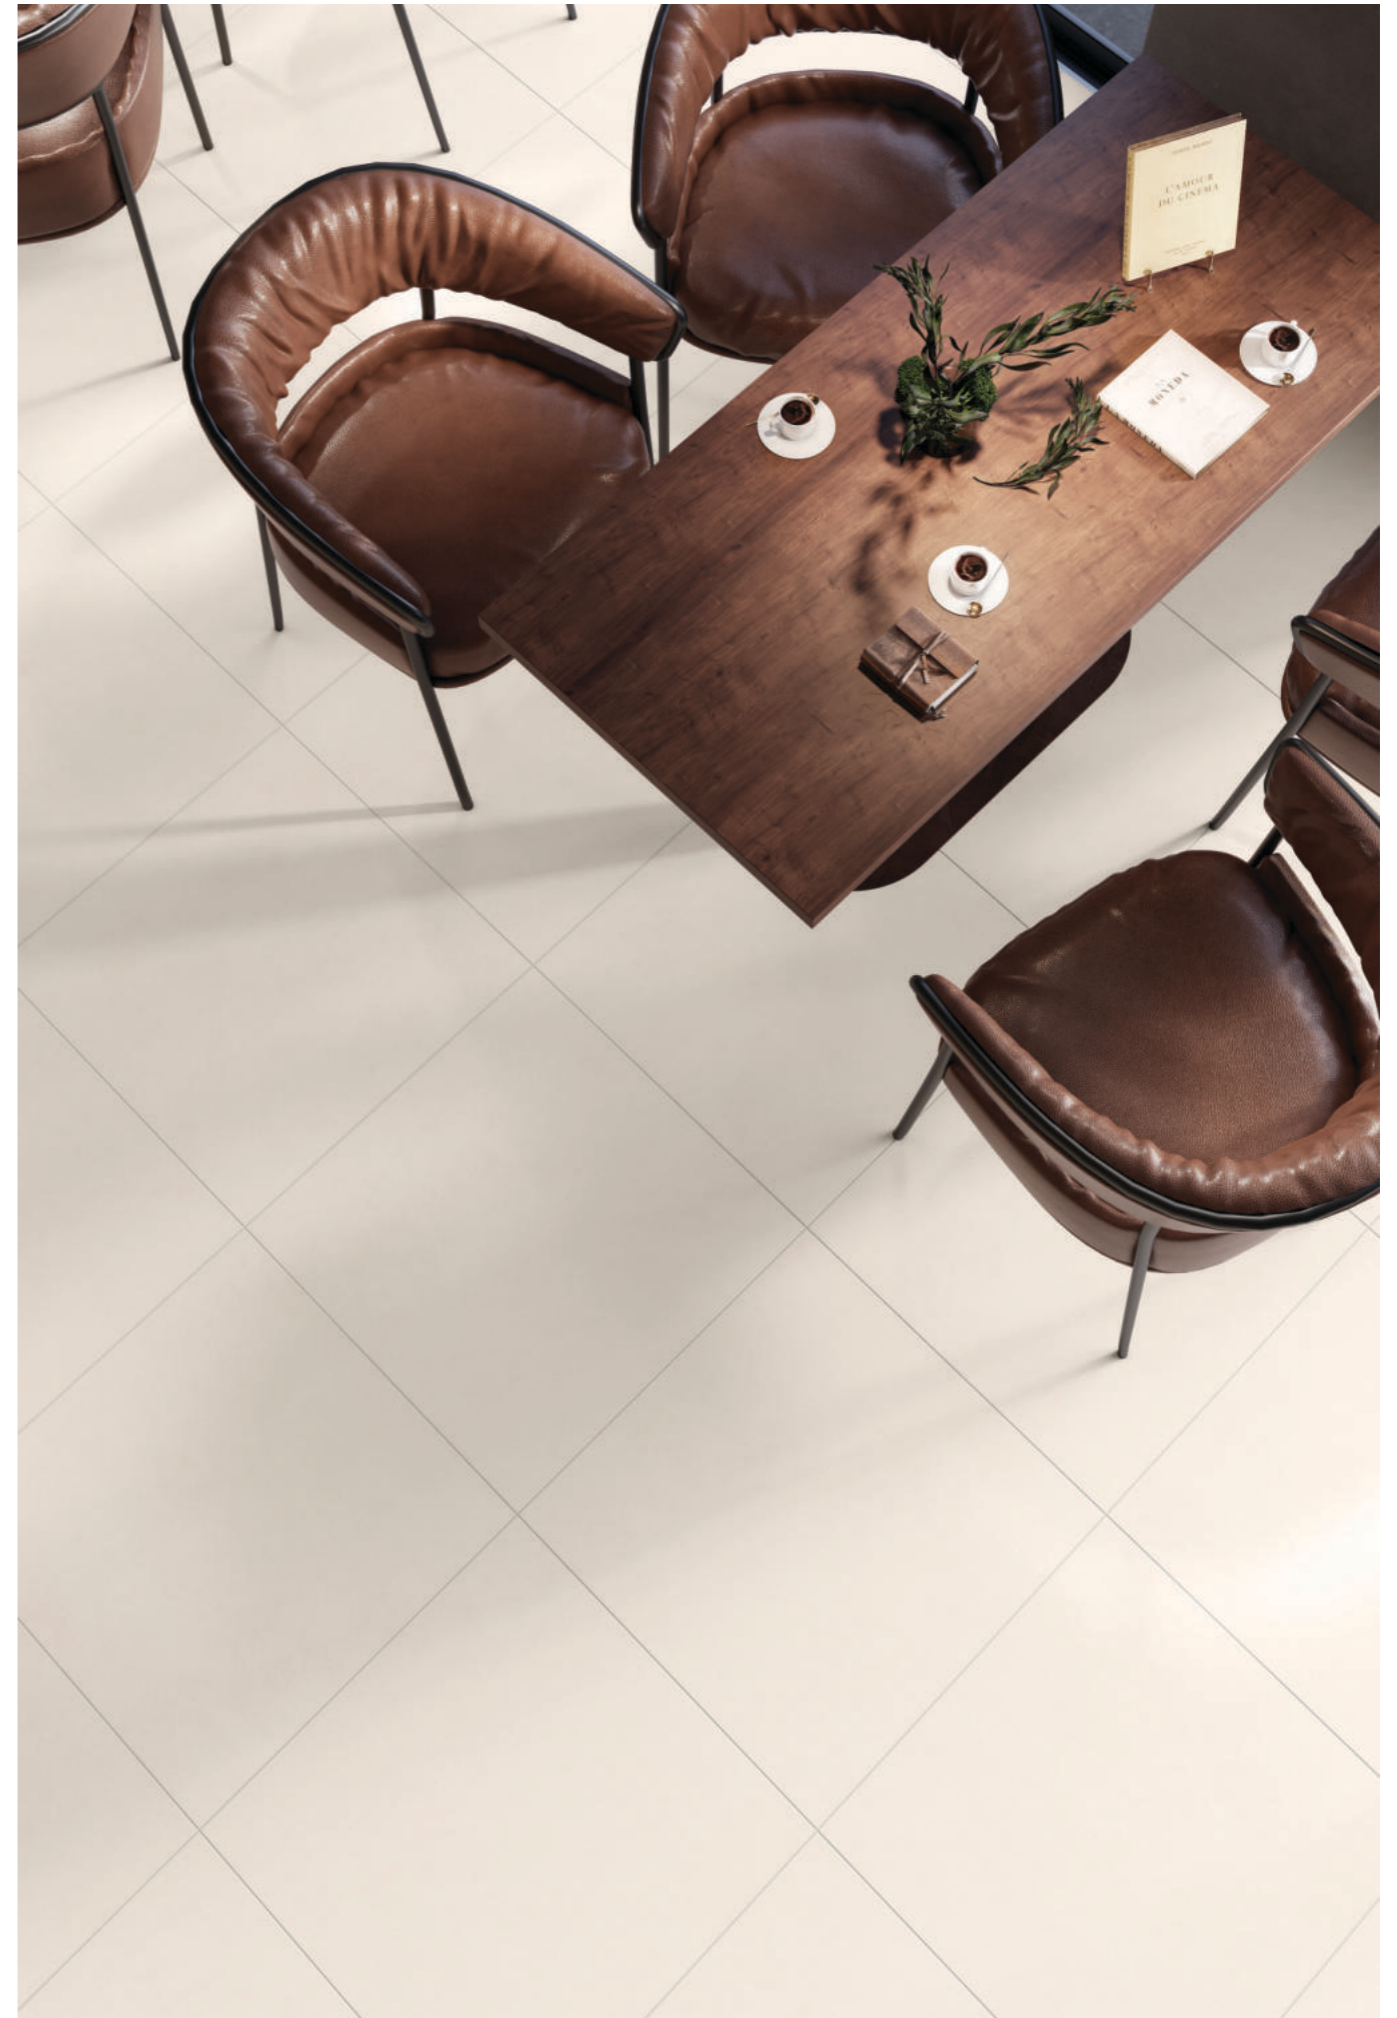

VERANO
PEARL

60X60CM
MATT SURFACE
5 RANDOM

Touch & Scan To
View 360

Pearl offers a refined off-white tone that softens any space — from elegant dining areas to upscale boutiques.