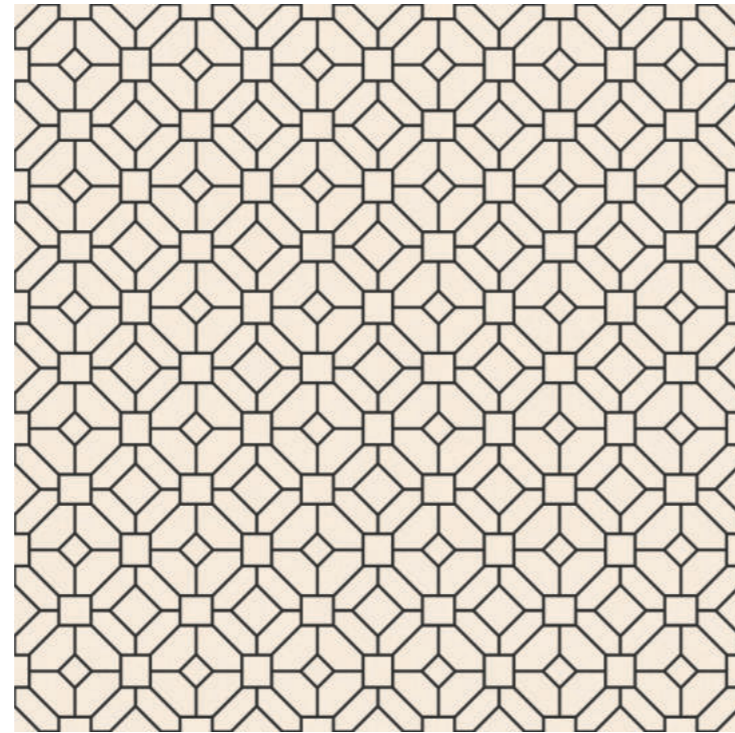

AURELIA

60X60CM
MATT SURFACE

Touch & Scan To
View 360