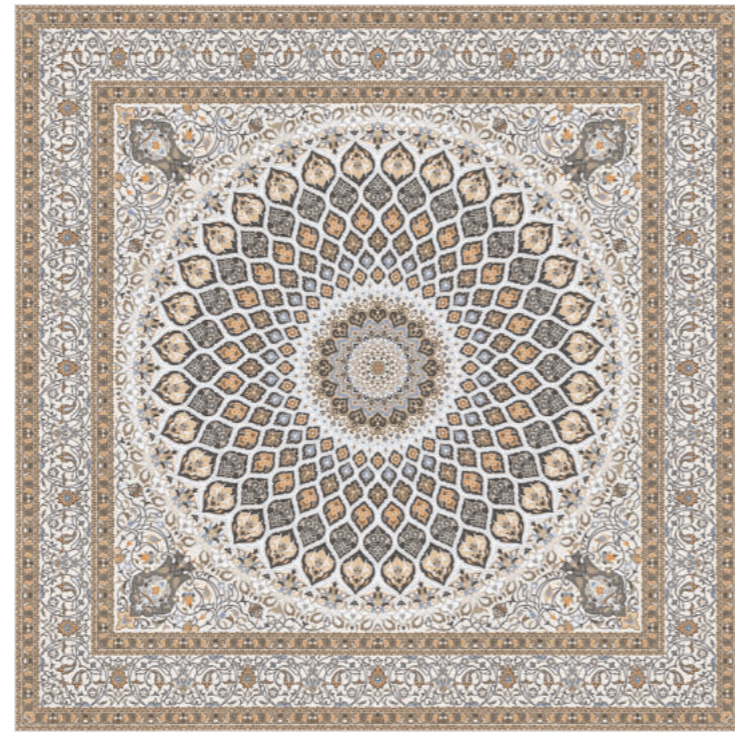

CONTRA

60X60CM
DAZZLE SURFACE

Touch & Scan To
View 360

Contra draws inspiration from classical mandala artistry, radiating symmetry and depth through every intricate curve. The dazzle surface brings a refined shimmer, making it ideal for grand interiors where tradition meets statement-making design.