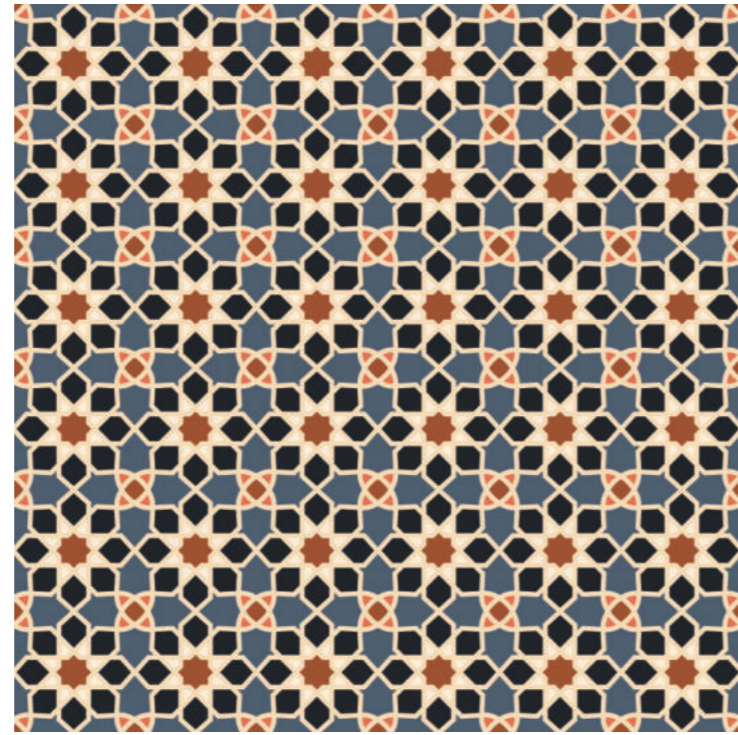

MYSTICA

60X60CM
DAZZLE SURFACE

Touch & Scan To
View 360