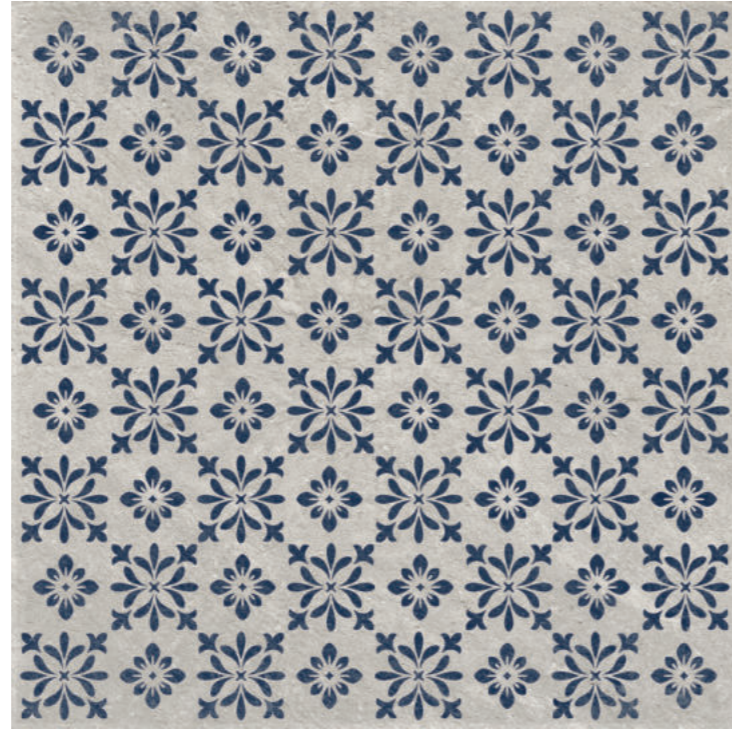

AXON

60X60CM
DAZZLE SURFACE

Touch & Scan To
View 360