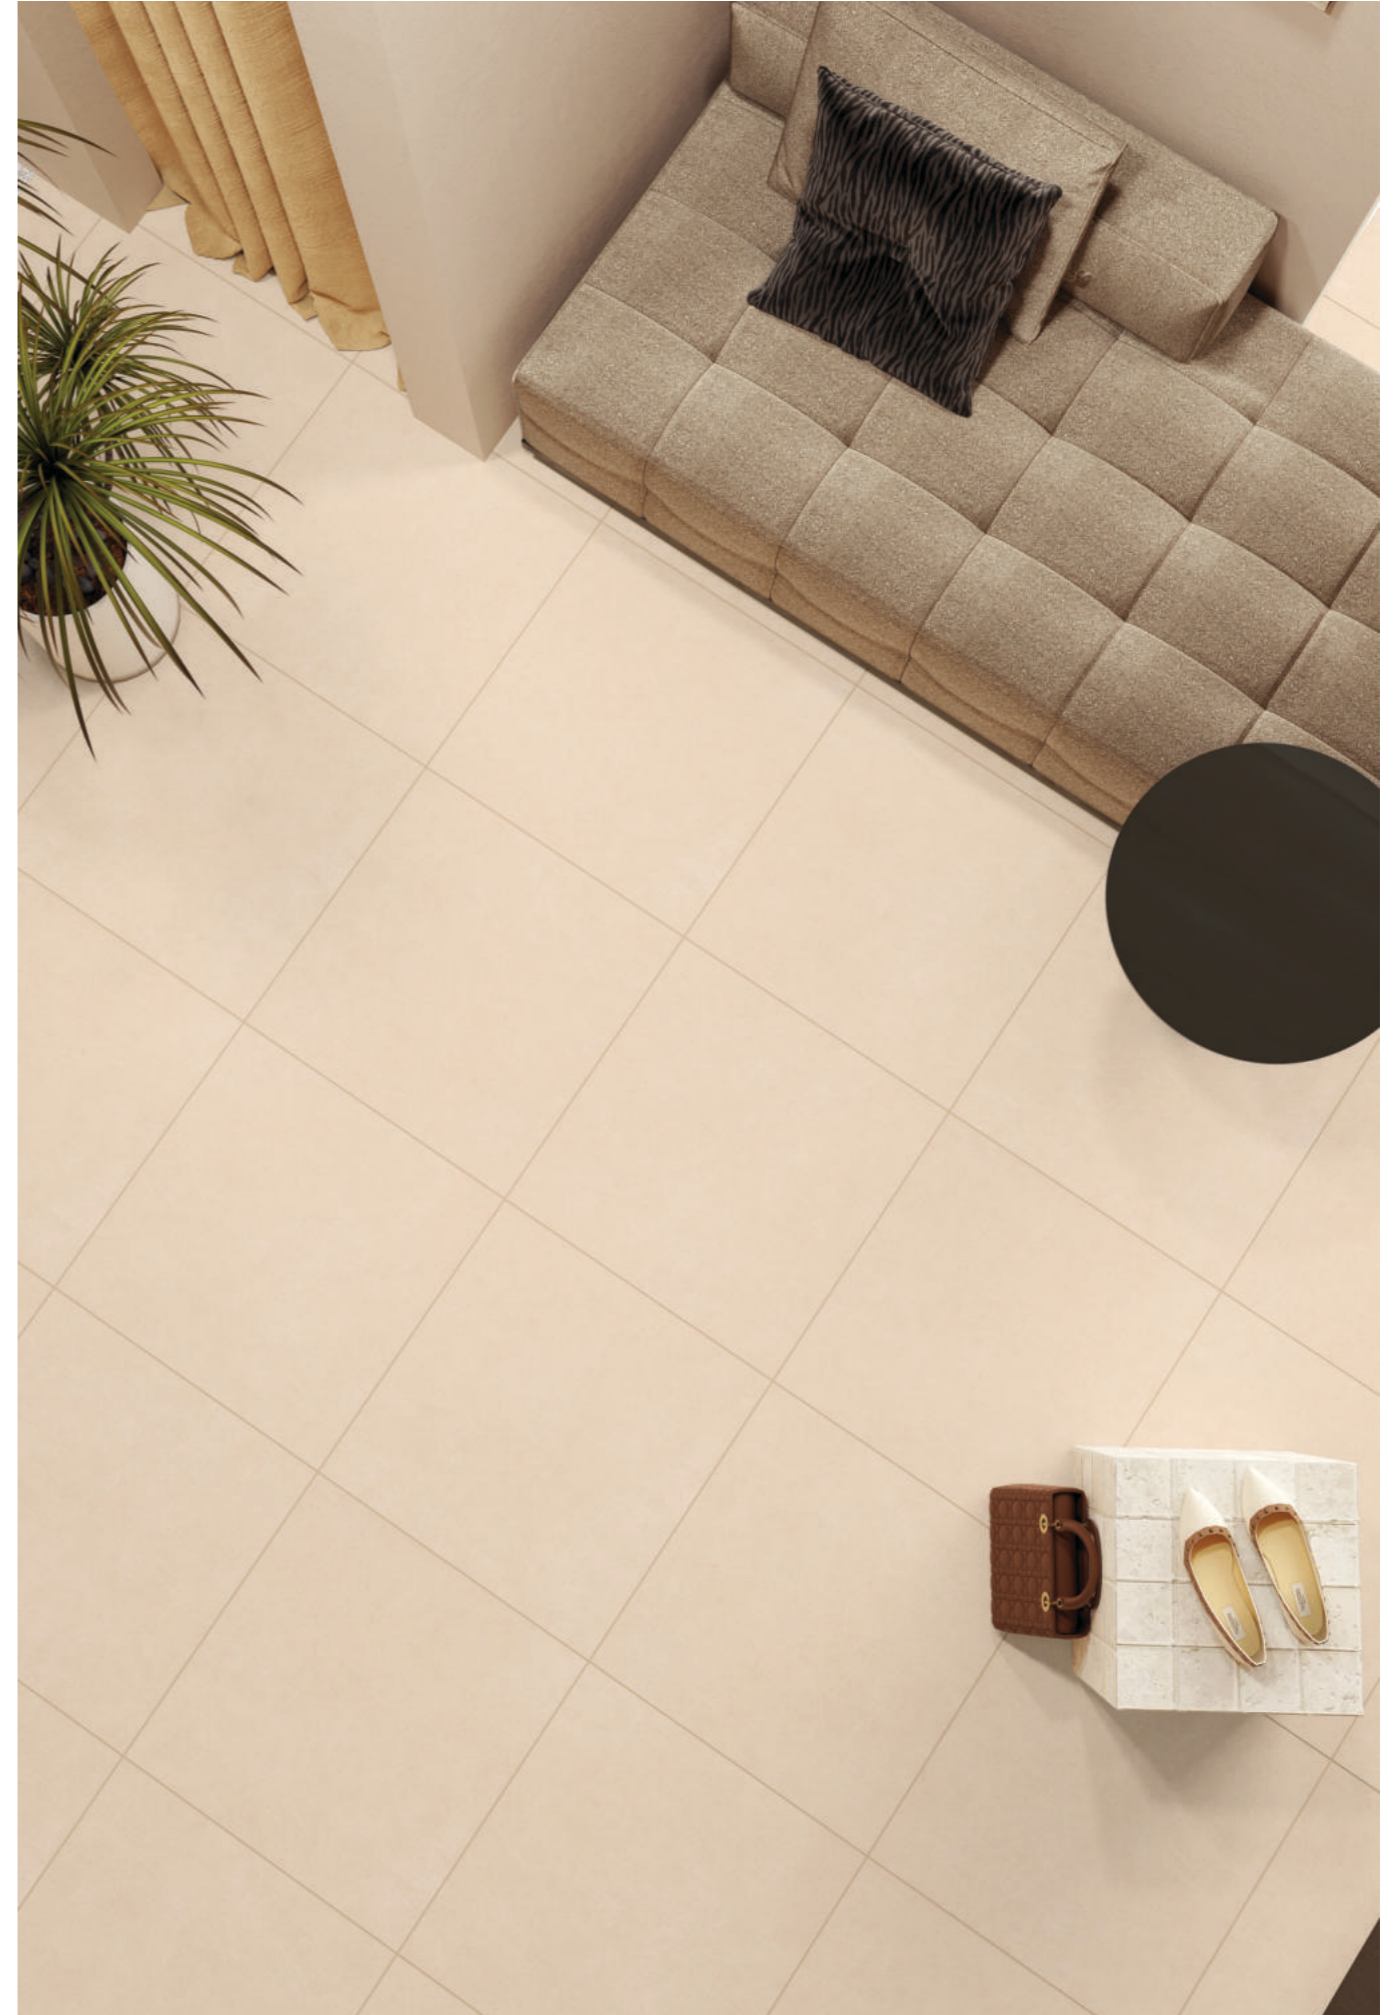

VERANO **SAGA** > 60x60cm > MATT SURFACE

VERANO  
**AVORIO**

60X60CM  
MATT SURFACE  
5 RANDOM

Touch & Scan To  
View 360

Avorio brings a calming beige tone with a velvety matte finish, making any space feel lighter and more open. Perfect for modern homes that embrace simplicity and warmth.