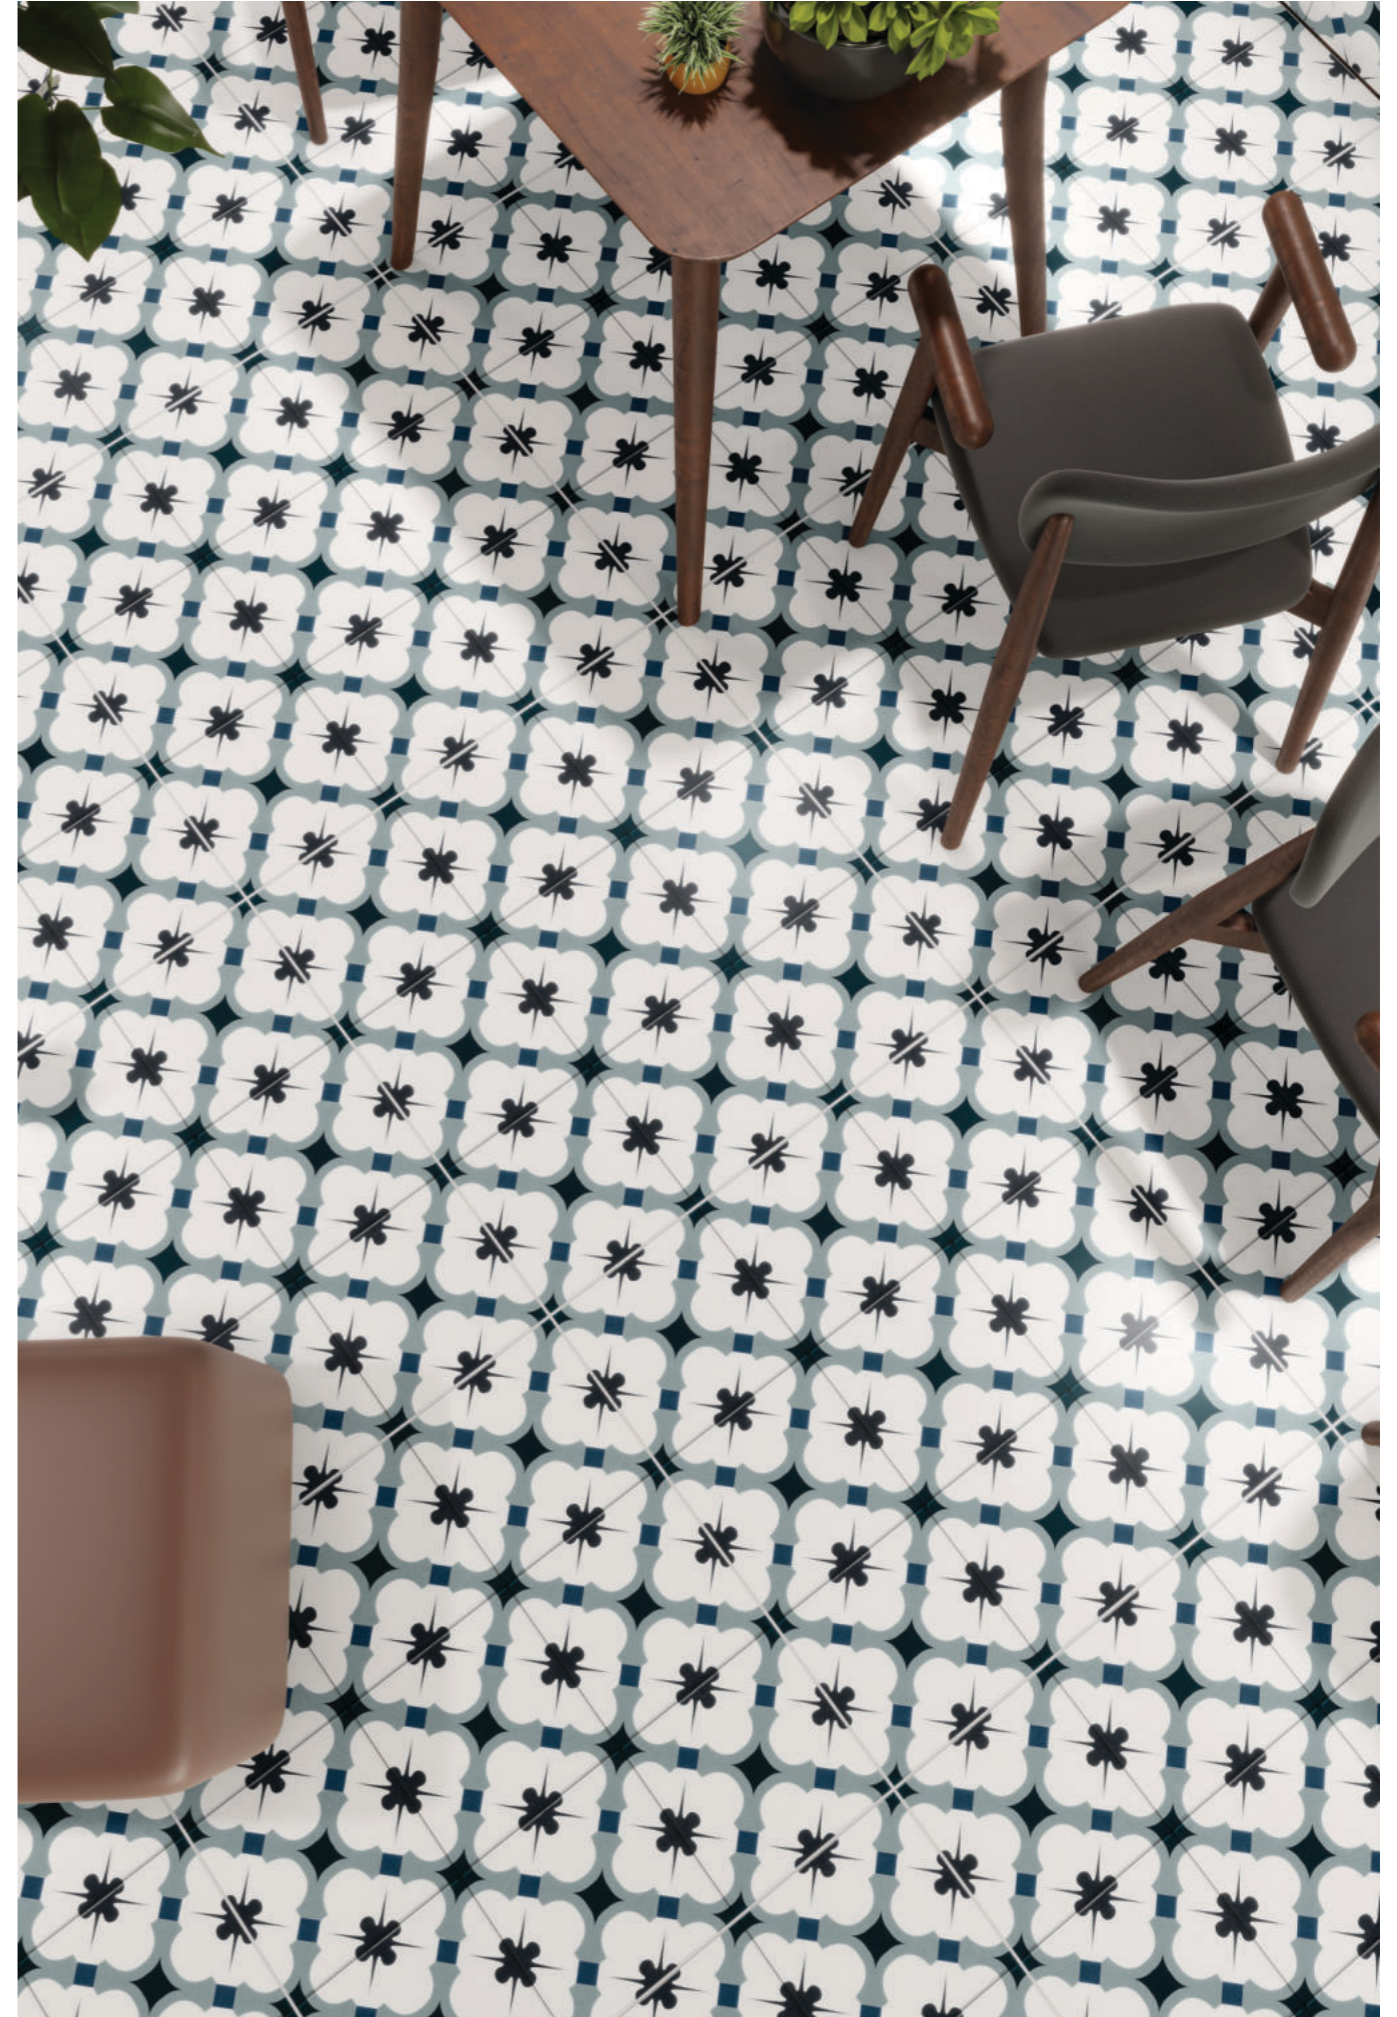

# ZURICH

60X60CM  
MATT SURFACE

Touch & Scan To  
View 360

Zurich features a bold petal-like motif repeating across a grid of cool teal tones and white space. This tile brings freshness and balance to modern interiors — ideal for cafés, patios, or any space that thrives on visual lightness with graphic impact.

ZURICH > 60x60cm > MATT SURFACE

ACERO  
DUST

60X60CM  
MATT SURFACE  
4 RANDOM

Touch & Scan To  
View 360

Dust delivers a calm, grounded aesthetic through its muted beige tone and subtle texture. With 4 random patterns and a smooth matte surface, it's ideal for spacious flooring in modern homes, offices, and lounge spaces that value understated elegance.