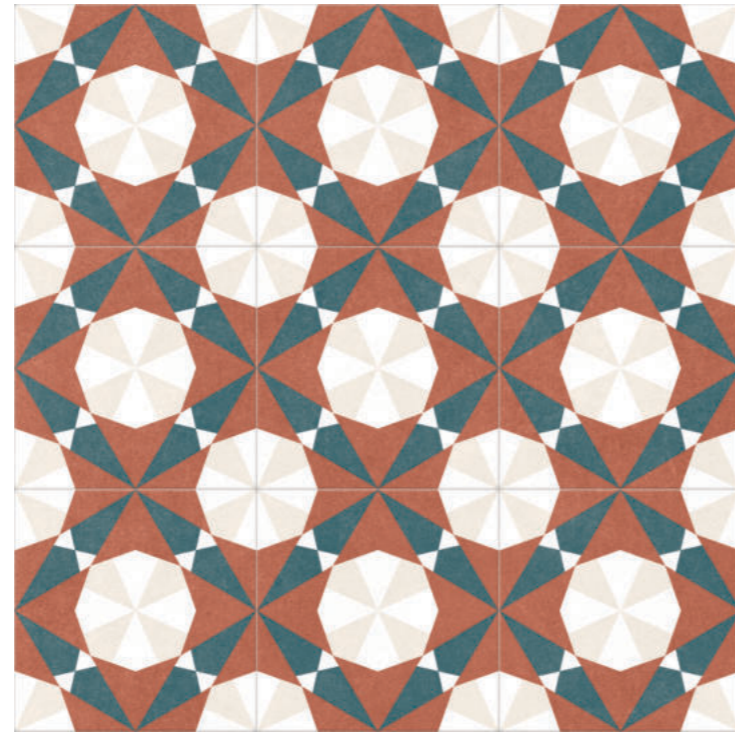

LINUX

60X60CM
MATT SURFACE

Touch & Scan To
View 360