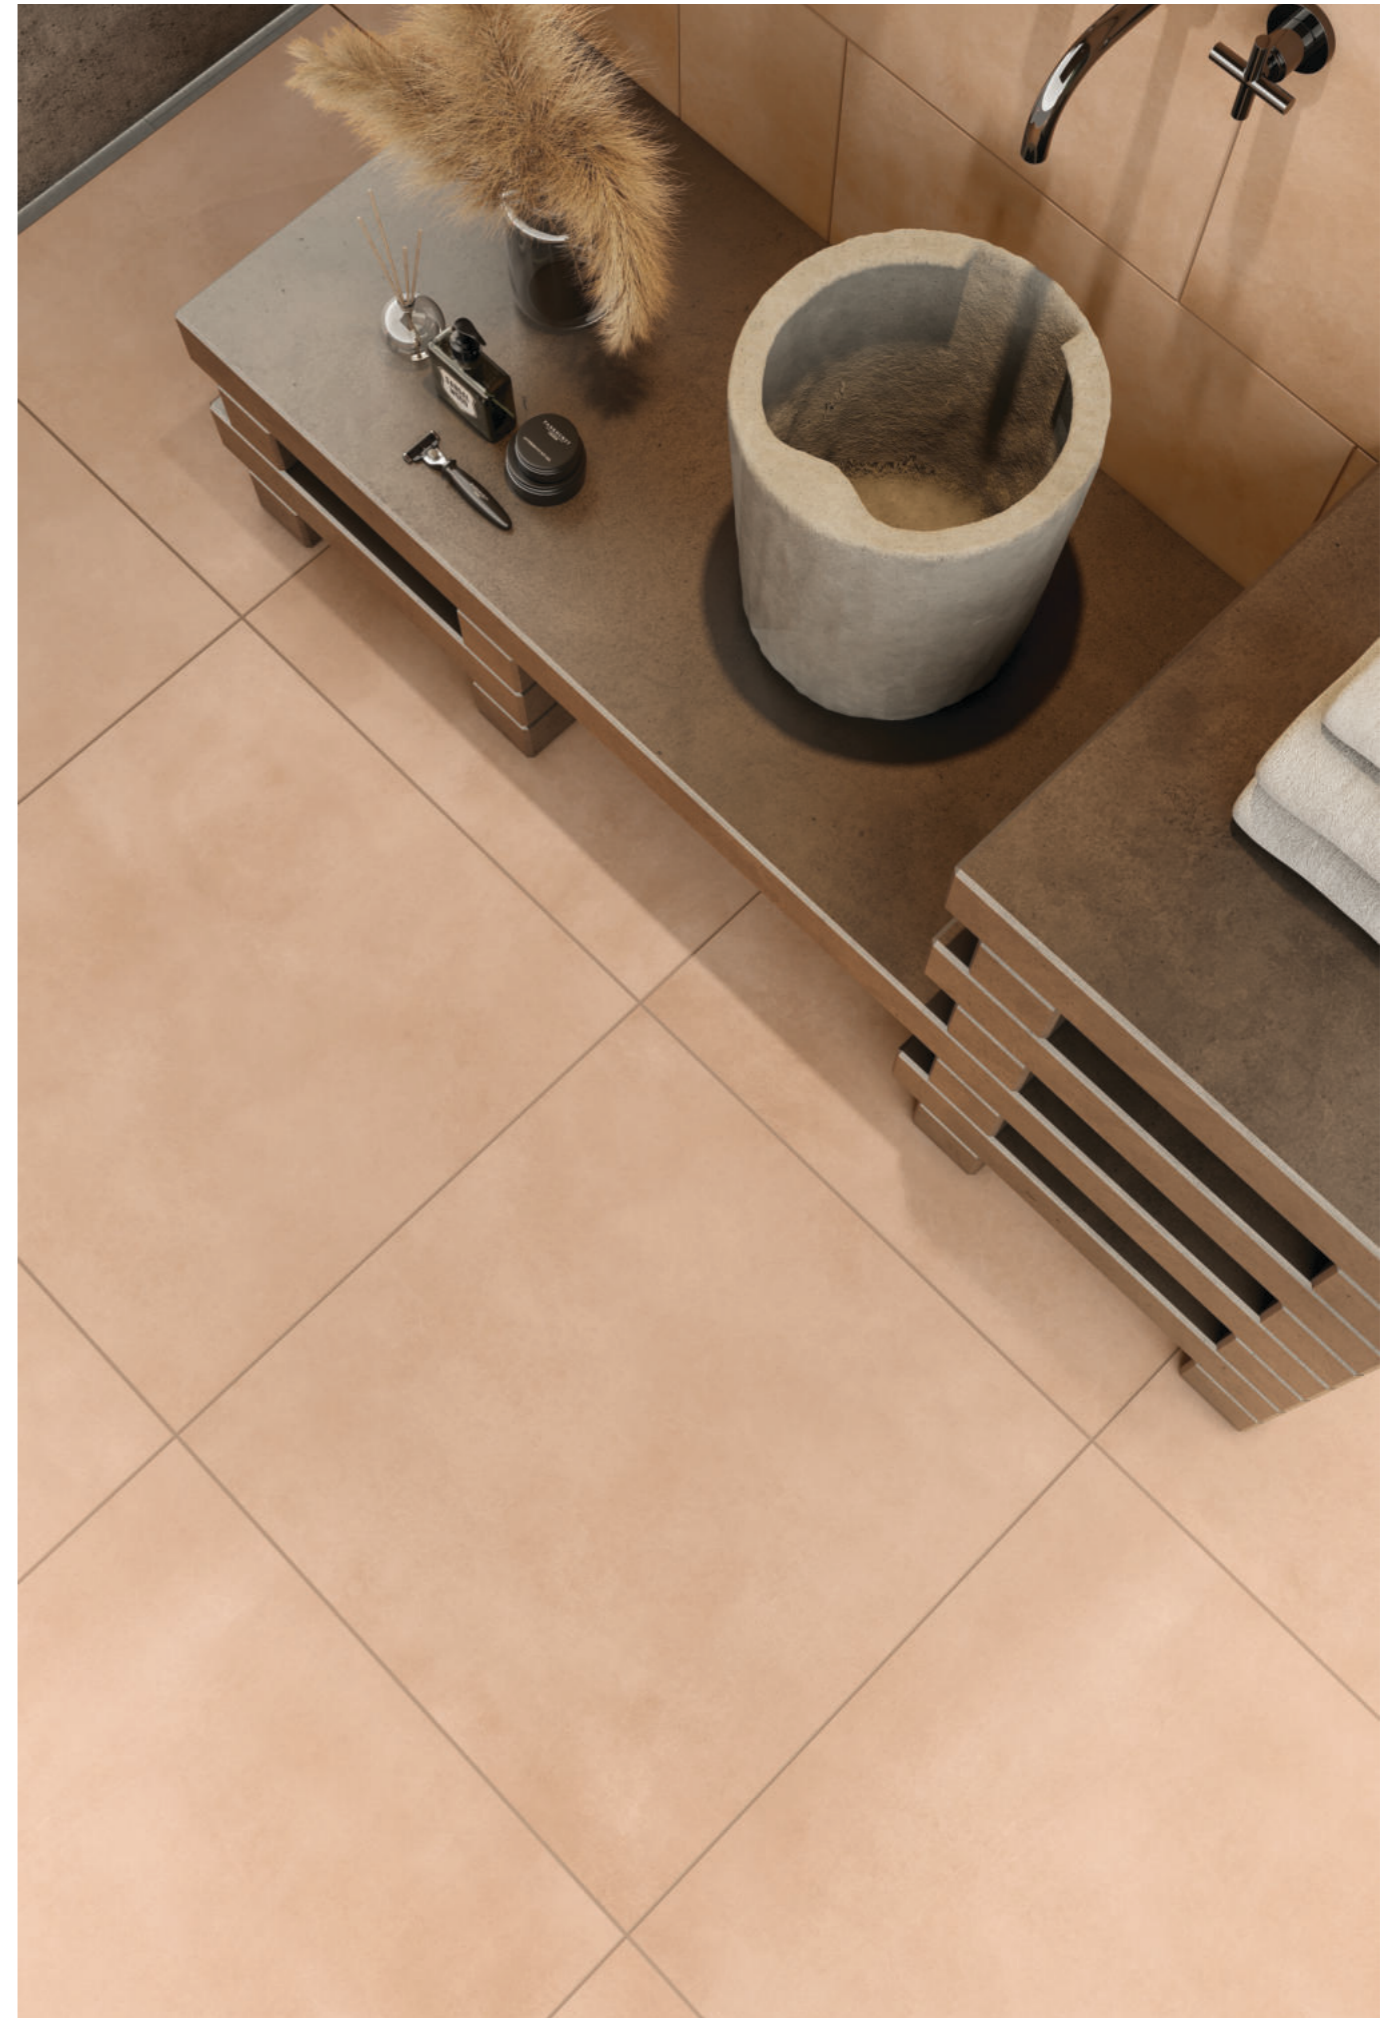

ACERO RENO > 60x60cm > MATT SURFACE

ACERO  
**SAPPHIRE**

60X60CM  
MATT SURFACE  
4 RANDOM

Touch & Scan To  
View 360

Sapphire's soft earthy tone and smooth matte finish bring balance to modern spaces — perfect for serene bathrooms, wellness zones, and warm minimal interiors.