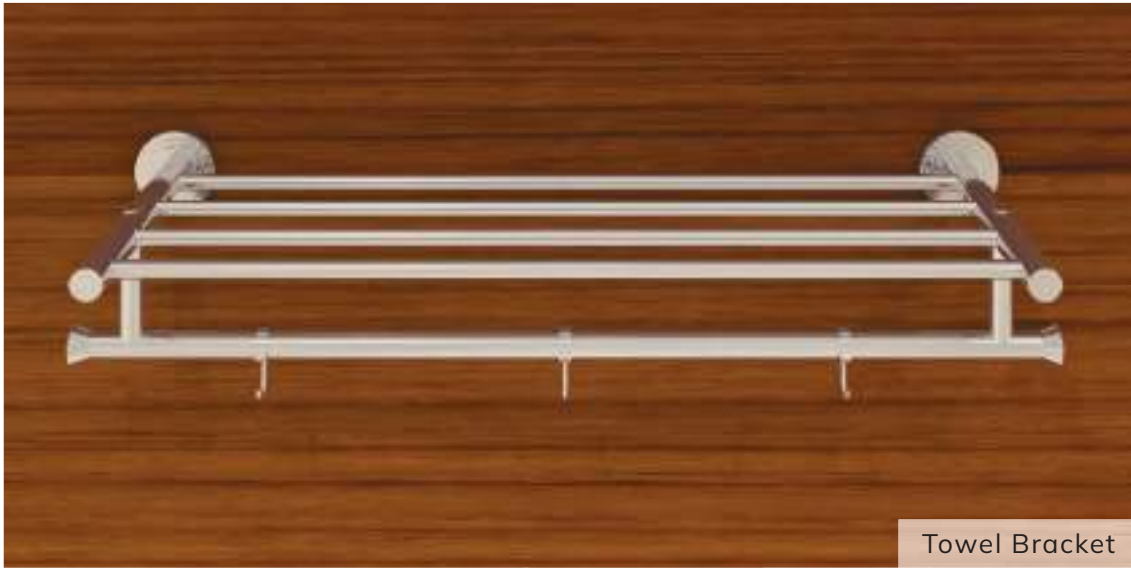

Diverter Body

Health Faucet

Extension Nipple