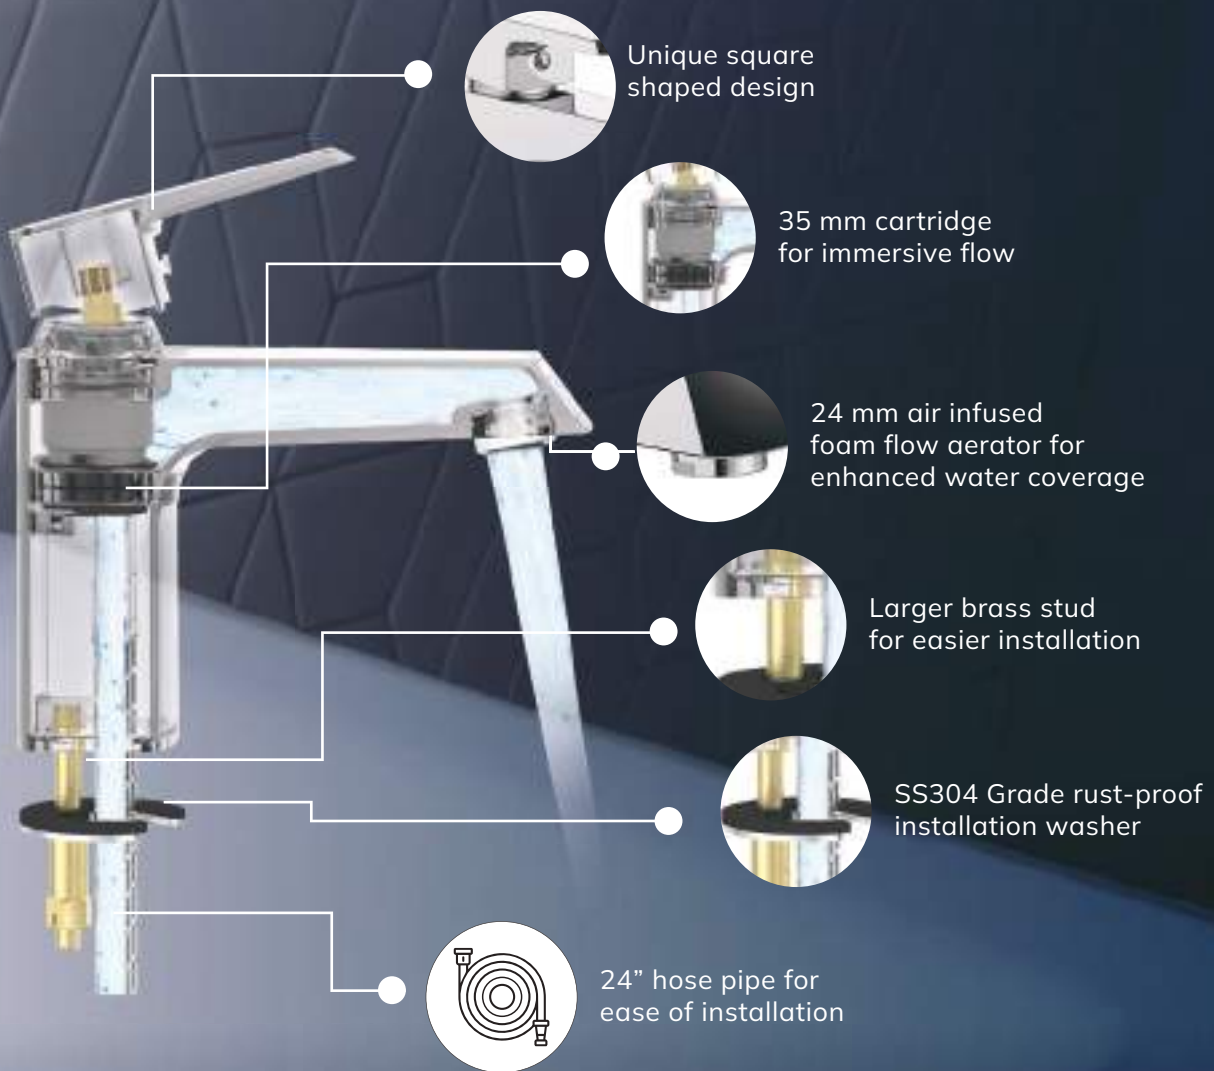

One of the best-selling ranges, Mystic carries the simplicity and elegance of its beveled edges along with a durable design. The bevel-shaped handles add a sense of exquisite comfort and effortless operation.