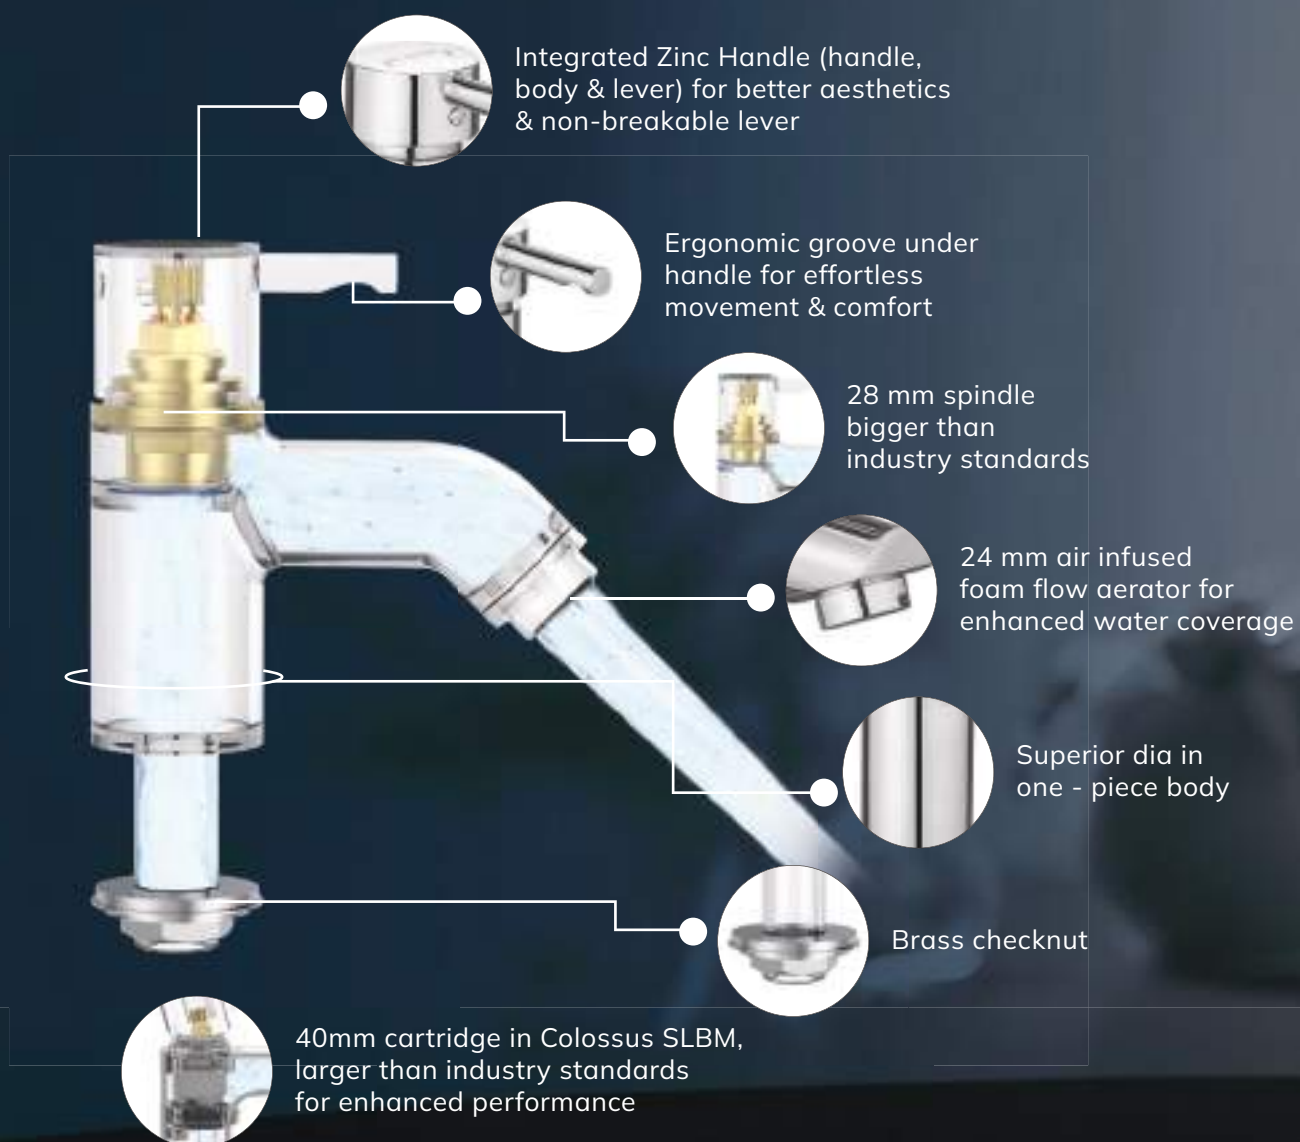

Colossus range is a perfect blend of sturdy single-body design and ergonomic handles crafted for a better grip. The elongated handles not only ensure minimum surface contact but also provide a unique style element to your bath spaces.