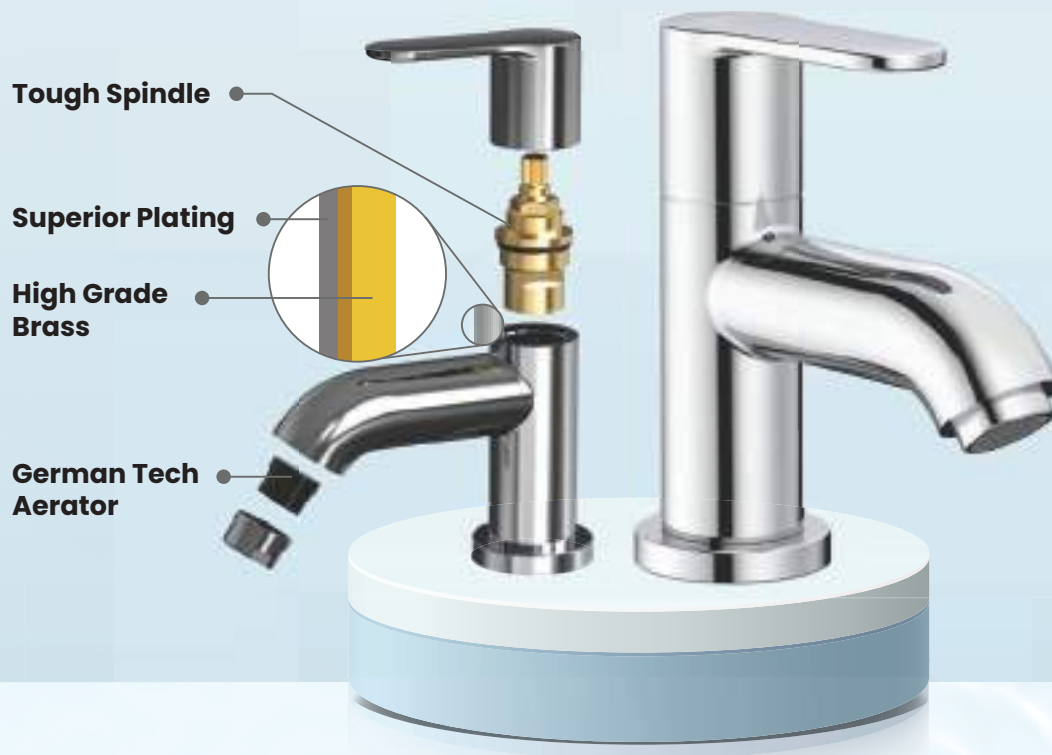

ESSESS ON, PROBLEMS GONE!

**Best-in-class
quality**