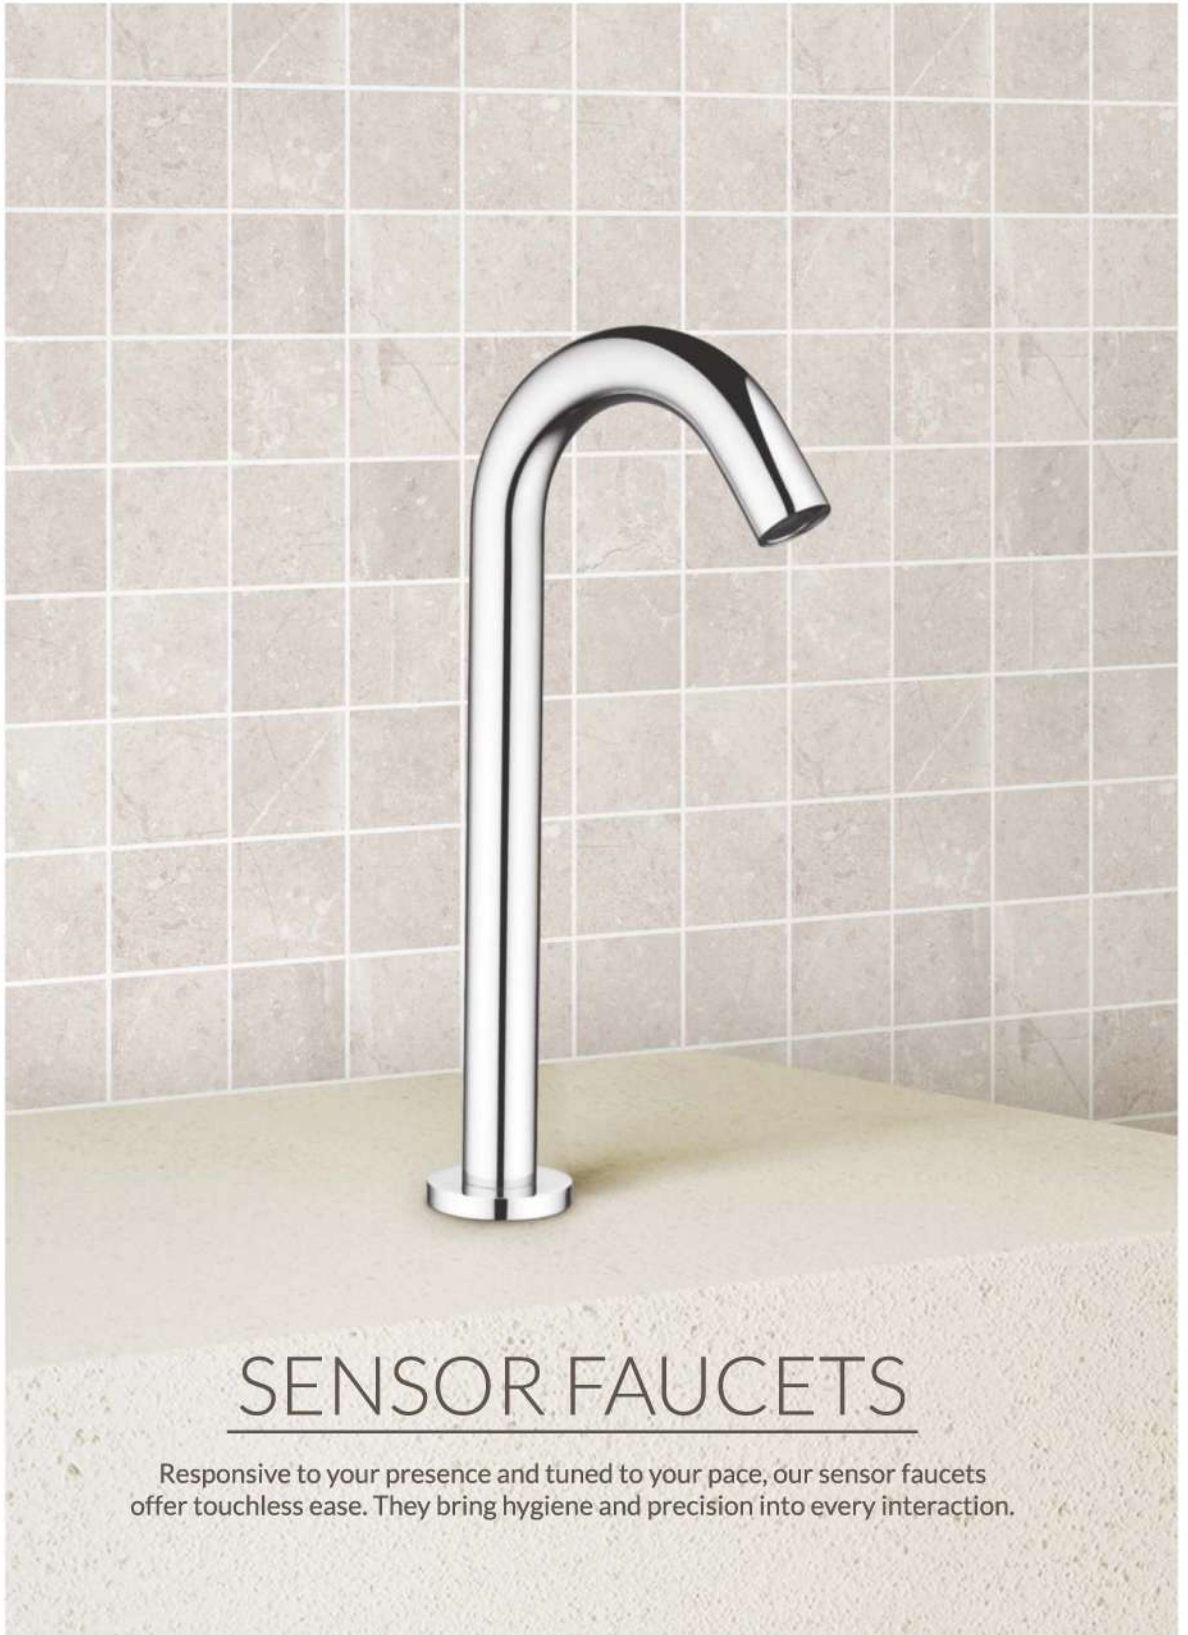

₹1,150

SENSOR FAUCETS

Responsive to your presence and tuned to your pace, our sensor faucets offer touchless ease. They bring hygiene and precision into every interaction.

E-Tap Tall Pillar Cock G541UA1, Sensotrom Pillar Cock G541PA1