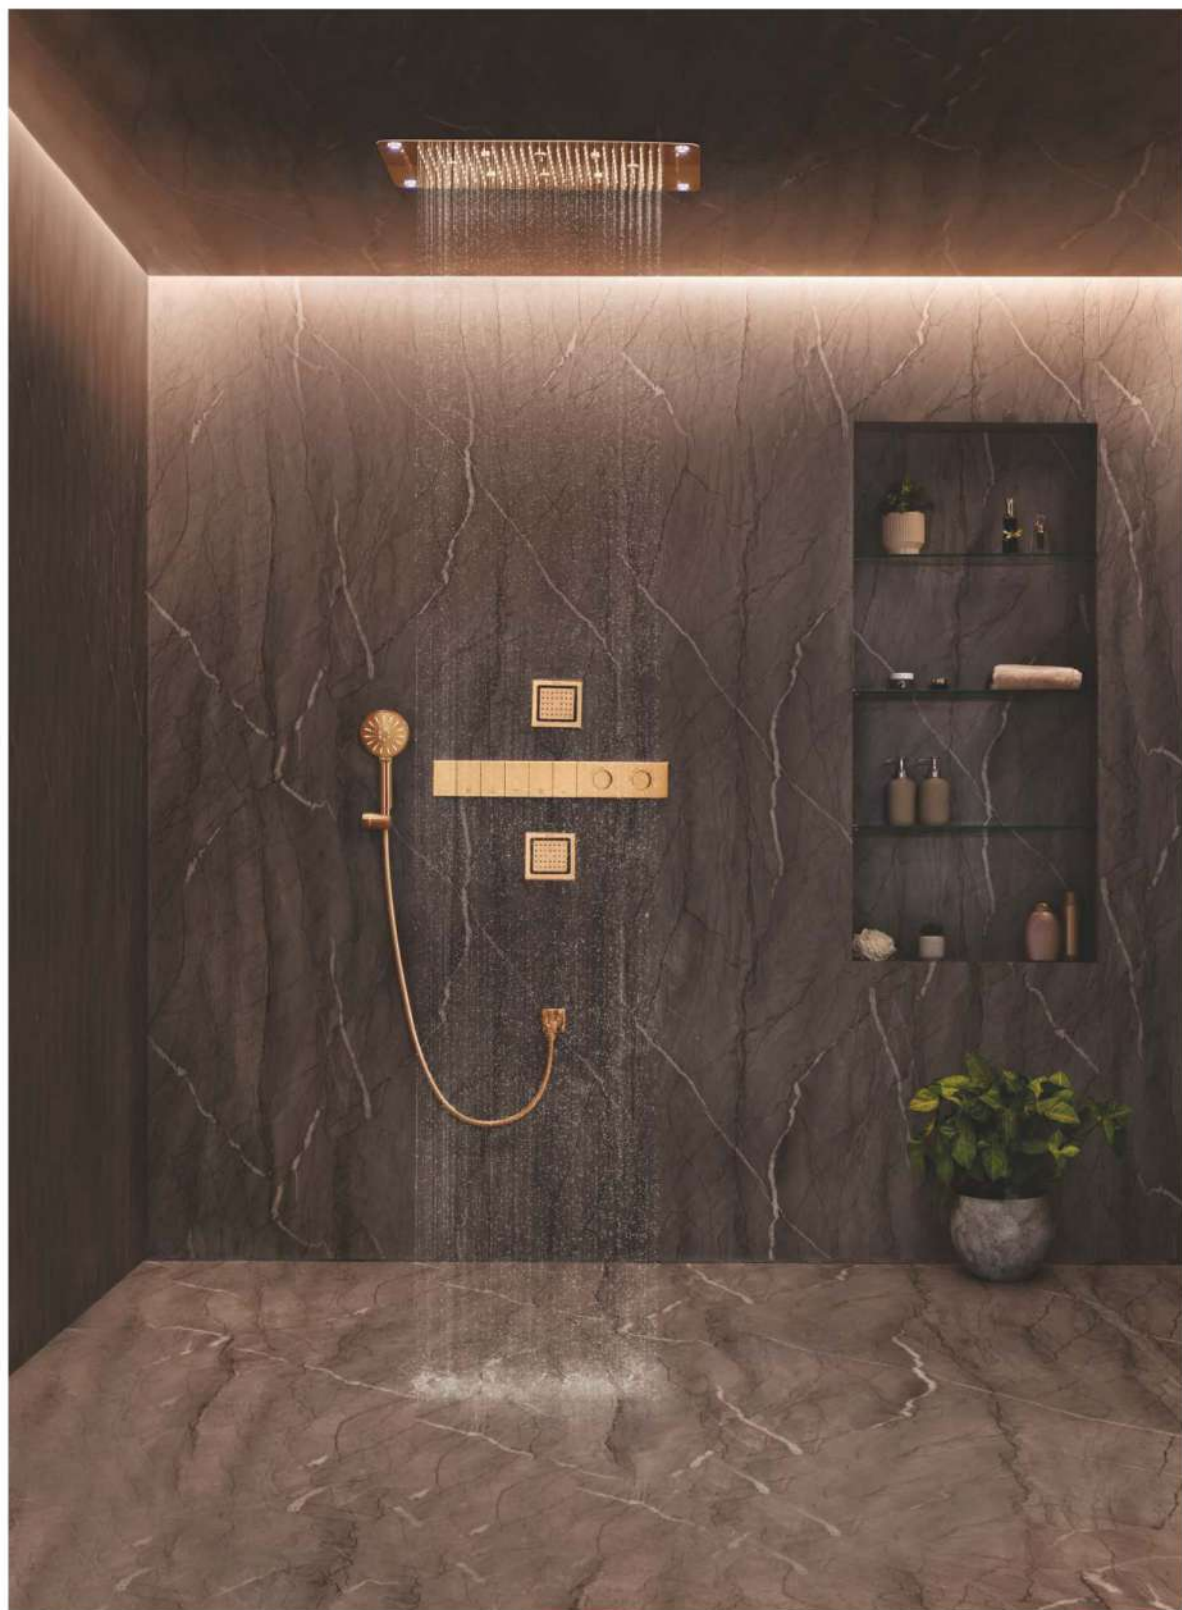

HAND
SHOWER

STANDARD FEATURES

CHILD LOCK SAFETY

FLOW CONTROL WITH VOLUME KNOB

ANTISCALDING SAFETY

THERMOSTATIC CONTROL

PIANO BUTTON FOR DIVERTER OPERATION

*Thermostatic concealed body to be purchased separately