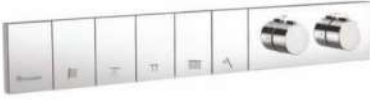

THERMOSTATIC DIVERTER - PIANO TYPE (CHROME)

New Arrivals

Parryware
always in fashion

Harmony 5 Way Thermostatic Diverter Set

T5150A1

₹65,000