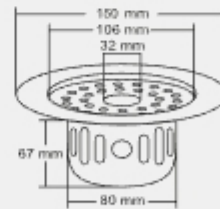

ALEX

BIG
Overall Size
ø 150 mm (6 Inch)

MRP (₹)
Glossy - ₹ 890/-
Satin - ₹ 980/-

SMALL
Overall Size
ø 130 mm (5 Inch)

MRP (₹)
Glossy - ₹ 760/-
Satin - ₹ 850/-

ARION

BIG
Size: 6x6 Inch
150 X 150 mm

MRP (₹)
Glossy - ₹ 960/-
Satin - ₹ 1050/-

SMALL
Size: 5x5 Inch
130 x 130 mm

MRP (₹)
Glossy - ₹ 865/-
Satin - ₹ 950/-

ASPEN

BIG
Overall Size
ø 150 mm (6 Inch)

MRP (₹)
Glossy - ₹ 1035/-
Satin - ₹ 1125/-

SMALL
Overall Size
ø 130 mm (5 Inch)

MRP (₹)
Glossy - ₹ 920/-
Satin - ₹ 1005/-

ALENA

BIG
Size: 6x6 Inch
150 X 150 mm

MRP (₹)
Glossy - ₹ 1155/-
Satin - ₹ 1240/-

SMALL
Size: 5x5 Inch
130 x 130 mm

MRP (₹)
Glossy - ₹ 1010/-
Satin - ₹ 1090/-

BELLA

BIG
Overall Size
ø 150 mm (6 Inch)

MRP (₹)
Glossy - ₹ 890/-
Satin - ₹ 980/-

SMALL
Overall Size
ø 130 mm (5 Inch)

MRP (₹)
Glossy - ₹ 760/-
Satin - ₹ 850/-

BENTO

BIG
Size: 6x6 Inch
150 X 150 mm

MRP (₹)
Glossy - ₹ 960/-
Satin - ₹ 1050/-

SMALL
Size: 5x5 Inch
130 x 130 mm

MRP (₹)
Glossy - ₹ 865/-
Satin - ₹ 950/-