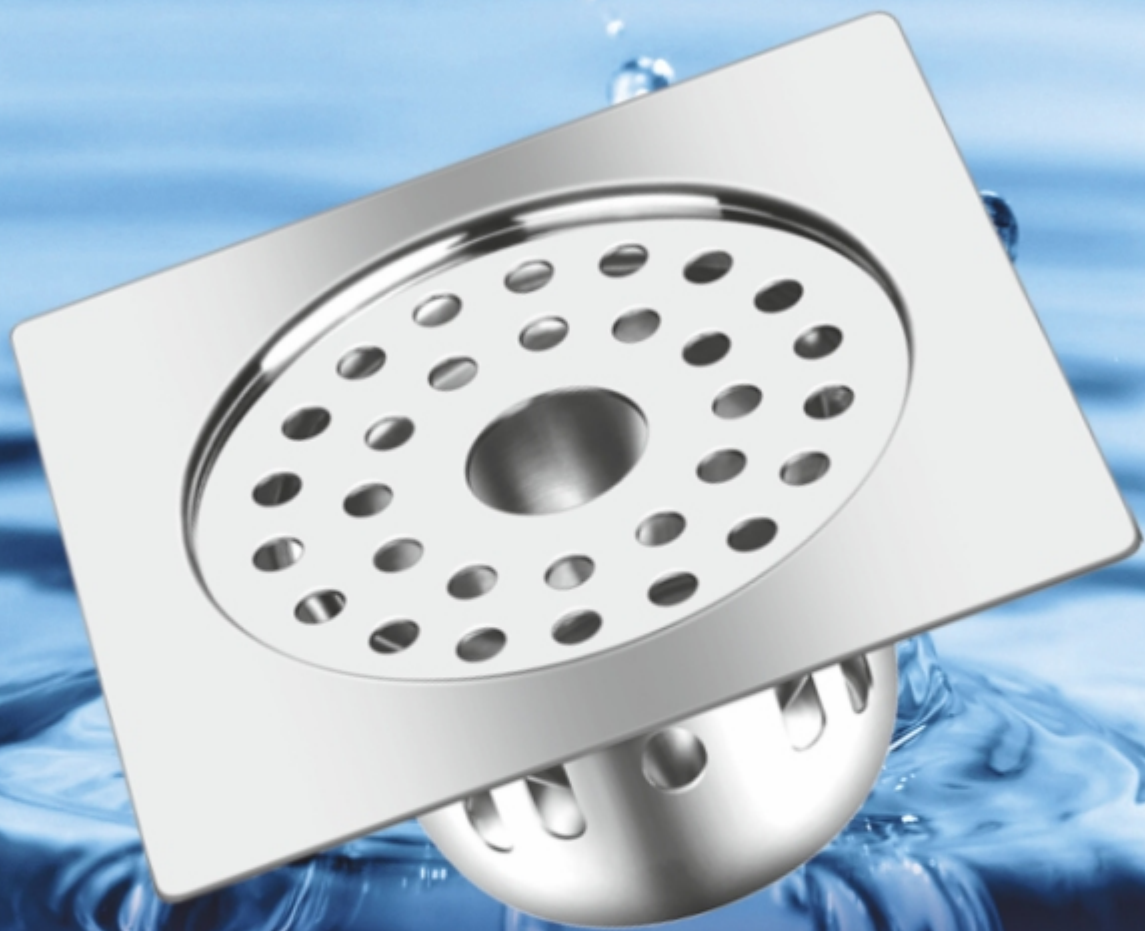

POPULAR RANGE

---

4 Piece | 2 piece | 1 piece

Compliments all kinds of flooring:
Marble, tile, granite

• Comes with a steel panel that
can be used instead of the tile

• AISI 304 (18/8) grade
stainless steel