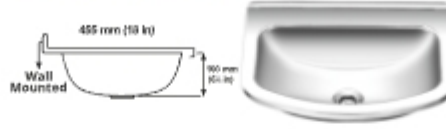

Classic NG

Overall size	Bowl size	M.R.P. (₹)	
		Glossy	Satin
Big 535 mm x 355 mm 21 inch x 14 inch	455 x 250 x 160 mm 18 x 10 x 6 1/8 inch	4555/-	4755/-
Small 460 mm x 305 mm 18 inch x 12 inch	390 x 195 x 140 mm 15 1/4 x 7 3/4 x 5 1/2 inch	2745/-	2945/-