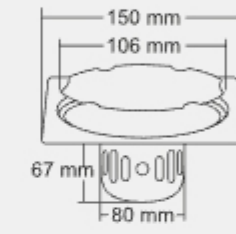

BARON

BIG

Overall Size
ø 150 mm (6 Inch)

MRP (₹)
Glossy - ₹ 1035/-
Satin - ₹ 1125/-

SMALL

Overall Size
ø 130 mm (5 Inch)

MRP (₹)
Glossy - ₹ 920/-
Satin - ₹ 1005/-

BENITO

BIG

Size: 6x6 Inch
150 X 150 mm

MRP (₹)
Glossy - ₹ 1155/-
Satin - ₹ 1240/-

SMALL

Size: 5x5 Inch
130 x 130 mm

MRP (₹)
Glossy - ₹ 1010/-
Satin - ₹ 1090/-

CORNEL

BIG

Size: 6x6 Inch
150 X 150 mm

MRP (₹)
Glossy - ₹ 1300/-
Satin - ₹ 1380/-

SMALL

Size: 5x5 Inch
130 x 130 mm

MRP (₹)
Glossy - ₹ 1155/-
Satin - ₹ 1240/-

CAMRON

BIG

Size: 6x6 Inch
150 X 150 mm

MRP (₹)
Glossy - ₹ 1300/-
Satin - ₹ 1385/-

SMALL

Size: 5x5 Inch
130 x 130 mm

MRP (₹)
Glossy - ₹ 1155/-
Satin - ₹ 1240/-

KEVIN

BIG

Size: 6x6 Inch
150 X 150 mm

MRP (₹)
Glossy - ₹ 1165/-
Satin - ₹ 1225/-

SMALL

Size: 5x5 Inch
130 x 130 mm

MRP (₹)
Glossy - ₹ 990/-
Satin - ₹ 1050/-

Thickness - Frame : 1 mm | Grating : 1.5mm

KIAN

BIG

Size: 6x6 Inch
150 X 150 mm

MRP (₹)
Glossy - ₹ 1165/-
Satin - ₹ 1225/-

SMALL

Size: 5x5 Inch
130 x 130 mm

MRP (₹)
Glossy - ₹ 990/-
Satin - ₹ 1050/-

Thickness - Frame : 1 mm | Grating : 1.5mm