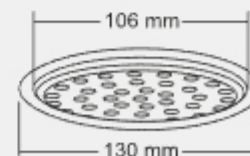

SMALL

Size : 5x5 Inch
130 x 130 mm

MRP (₹)
Glossy - ₹ 290/-
Satin - ₹ 320/-

IVY

Overall Size
ø130 mm (5 Inch)

MRP (₹)
Glossy - ₹ 275/-
Satin - ₹ 305/-

JOY

Overall Size
ø130 mm (5 Inch)