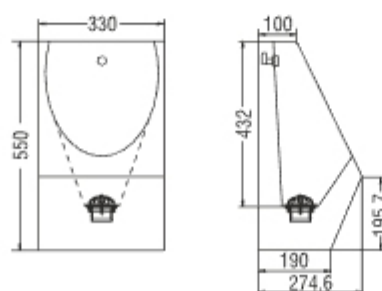

550 x 330 x 275 mm
21 1/2 x 13 x 10 3/4 inch

Satin
48275/-