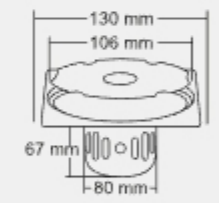

BARON

BIG

Overall Size
ø 150 mm (6 Inch)

MRP (₹)
Glossy - ₹ 1035/-
Satin - ₹ 1125/-

SMALL

Overall Size
ø 130 mm (5 Inch)

MRP (₹)
Glossy - ₹ 920/-
Satin - ₹ 1005/-

BENITO

BIG

Size: 6x6 Inch
150 X 150 mm

MRP (₹)
Glossy - ₹ 1155/-
Satin - ₹ 1240/-

SMALL

Size: 5x5 Inch
130 x 130 mm

MRP (₹)
Glossy - ₹ 1010/-
Satin - ₹ 1090/-

CORNEL

BIG

Size: 6x6 Inch
150 X 150 mm

MRP (₹)
Glossy - ₹ 1300/-
Satin - ₹ 1380/-

SMALL

Size: 5x5 Inch
130 x 130 mm

MRP (₹)
Glossy - ₹ 1155/-
Satin - ₹ 1240/-

CAMRON

BIG

Size: 6x6 Inch
150 X 150 mm

MRP (₹)
Glossy - ₹ 1300/-
Satin - ₹ 1385/-

SMALL

Size: 5x5 Inch
130 x 130 mm

MRP (₹)
Glossy - ₹ 1155/-
Satin - ₹ 1240/-

KEVIN

BIG

Size: 6x6 Inch
150 X 150 mm

MRP (₹)
Glossy - ₹ 1165/-
Satin - ₹ 1225/-

SMALL

Size: 5x5 Inch
130 x 130 mm

MRP (₹)
Glossy - ₹ 990/-
Satin - ₹ 1050/-

Thickness - Frame : 1 mm | Grating : 1.5mm

KIAN

BIG

Size: 6x6 Inch
150 X 150 mm

MRP (₹)
Glossy - ₹ 1165/-
Satin - ₹ 1225/-

SMALL

Size: 5x5 Inch
130 x 130 mm

MRP (₹)
Glossy - ₹ 990/-
Satin - ₹ 1050/-

Thickness - Frame : 1 mm | Grating : 1.5mm