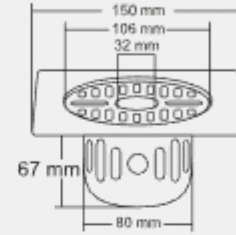

BARON

BIG

Overall Size
ø 150 mm (6 Inch)

MRP (₹)
Glossy - ₹ 1035/-
Satin - ₹ 1125/-

SMALL

Overall Size
ø 130 mm (5 Inch)

MRP (₹)
Glossy - ₹ 920/-
Satin - ₹ 1005/-

BENITO

BIG

Size: 6x6 Inch
150 X 150 mm

MRP (₹)
Glossy - ₹ 1155/-
Satin - ₹ 1240/-

SMALL

Size: 5x5 Inch
130 x 130 mm

MRP (₹)
Glossy - ₹ 1010/-
Satin - ₹ 1090/-

CORNEL

BIG

Size: 6x6 Inch
150 X 150 mm

MRP (₹)
Glossy - ₹ 1300/-
Satin - ₹ 1380/-

SMALL

Size: 5x5 Inch
130 x 130 mm

MRP (₹)
Glossy - ₹ 1155/-
Satin - ₹ 1240/-

CAMRON

BIG

Size: 6x6 Inch
150 X 150 mm

MRP (₹)
Glossy - ₹ 1300/-
Satin - ₹ 1385/-

SMALL

Size: 5x5 Inch
130 x 130 mm

MRP (₹)
Glossy - ₹ 1155/-
Satin - ₹ 1240/-

KEVIN

BIG

Size: 6x6 Inch
150 X 150 mm

MRP (₹)
Glossy - ₹ 1165/-
Satin - ₹ 1225/-

SMALL

Size: 5x5 Inch
130 x 130 mm

MRP (₹)
Glossy - ₹ 990/-
Satin - ₹ 1050/-

Thickness - Frame : 1 mm | Grating : 1.5mm

KIAN

BIG

Size: 6x6 Inch
150 X 150 mm

MRP (₹)
Glossy - ₹ 1165/-
Satin - ₹ 1225/-

SMALL

Size: 5x5 Inch
130 x 130 mm

MRP (₹)
Glossy - ₹ 990/-
Satin - ₹ 1050/-

Thickness - Frame : 1 mm | Grating : 1.5mm