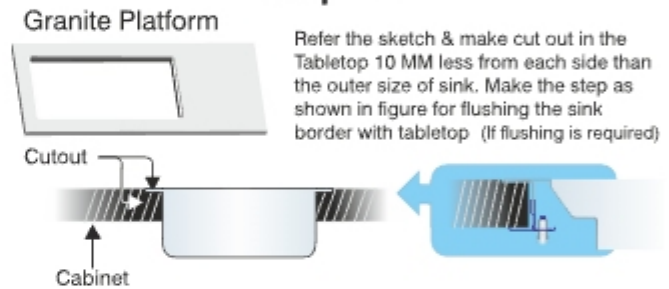

Inset Sink Fitting Instructions

Step - 1

Place the sink in upside down position. Then attach clips into rectangular slots of the rim along the border, as shown in the sketch.

Step - 2

Step - 3

Step - 4

Turn the bracket of the clip 90 degrees so that the teeth of clips are under the tabletop. First tighten the center clips of each rail and then move to the outside clips. All clips must be tightened evenly. Do not over tighten the clips as damage can occur.