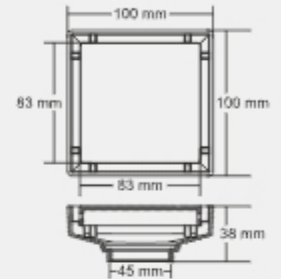

MINI

Overall Size
100 x 100 mm
(4 x 4 Inch)

MRP (₹) 3630/-