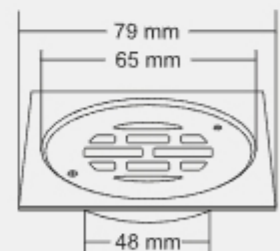

Thickness
Grating : 1mm
Frame : 2 mm

ARLO

Overall Size
100 x 100 mm (4 x 4 inch) 2 pcs

MRP (₹)
Glossy - ₹ 650/-
Satin - ₹ 690/-

Thickness
Grating : 1mm
Frame : 2 mm

ALDON

Overall Size
79 x 79 mm (3x3 inch) 2 pcs

MRP (₹)
Glossy - ₹ 540/-
Satin - ₹ 580/-

Thickness
Grating : 1mm
Frame : 2 mm

LARK

Overall Size
109.5 x 75 x 65 mm
(4.31 x 2.95 x 2.56 inch)

MRP (₹)
5280/-

Thickness
Grating : 1mm
Frame : 1.2 mm

LEROY

Tile Insert 12 mm Tray