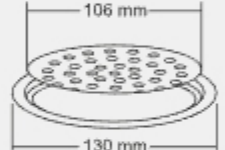

JERRY

BIG Size : 6x6 Inch
150 X 150 mm

MRP (₹)
Glossy - ₹ 500/-
Satin - ₹ 530/-

SMALL Size : 5x5 Inch
130 x 130 mm

MRP (₹)
Glossy - ₹ 425/-
Satin - ₹ 455/-

KROME

BIG Size : 6x6 Inch
150 X 150 mm

MRP (₹)
Glossy - ₹ 500/-
Satin - ₹ 530/-

SMALL Size : 5x5 Inch
130 x 130 mm

MRP (₹)
Glossy - ₹ 425/-
Satin - ₹ 455/-

MINI Size : 4x4 Inch
102 X 102 mm

MRP (₹)
Glossy - ₹ 255/-
Satin - ₹ 290/-

JUNIOR Size : 3 x 3 Inch
75 x 75 mm

MRP (₹)
Glossy - ₹ 230/-
Satin - ₹ 265/-

KEON

BIG Overall Size
ø 150 mm (6 In)

MRP (₹)
Glossy - ₹ 435/-
Satin - ₹ 465/-

SMALL Overall Size
ø 130 mm (5 Inch)

MRP (₹)
Glossy - ₹ 370/-
Satin - ₹ 405/-

KIARA

BIG Overall Size
150 X 150 mm
(6x6 Inch)

MRP (₹)
Glossy - ₹ 700/-
Satin - ₹ 735/-

Thickness - Frame : 1 mm | Grating : 1.5mm

SMALL Overall Size
130 x 130 mm
(5x5 Inch)

MRP (₹)
Glossy - ₹ 595/-
Satin - ₹ 630/-

KOBE

BIG Overall Size
150 X 150 mm
(6x6 Inch)

MRP (₹)
Glossy - ₹ 700/-
Satin - ₹ 735/-

Thickness - Frame : 1 mm | Grating : 1.5mm

SMALL Overall Size
130 x 130 mm
(5x5 Inch)

MRP (₹)
Glossy - ₹ 595/-
Satin - ₹ 630/-

KELLY

BIG Overall Size
150 X 150 mm
(6x6 Inch)

MRP (₹)
Glossy - ₹ 700/-
Satin - ₹ 735/-

Thickness - Frame : 1 mm | Grating : 1.5mm

SMALL Overall Size
130 x 130 mm
(5x5 Inch)

MRP (₹)
Glossy - ₹ 595/-
Satin - ₹ 630/-