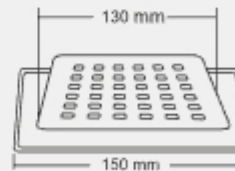

KOBE

BIG Overall Size
150 X 150 mm
(6x6 Inch)

MRP (₹)
Glossy - ₹ 700/-
Satin - ₹ 735/-

Thickness - Frame : 1 mm | Grating : 1.5mm

SMALL Overall Size
130 x 130 mm
(5x5 Inch)

MRP (₹)
Glossy - ₹ 595/-
Satin - ₹ 630/-