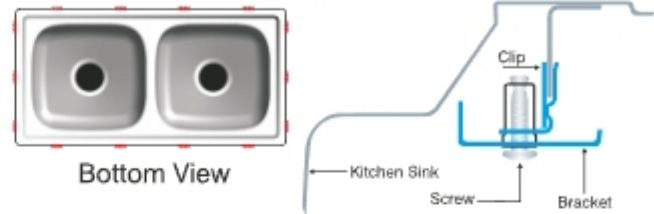

Set On

These sinks have border thickness of 18 mm. It is ideal if installed flush with granite.

Inset

Inset type sinks have borders lined with clips ideal for modular kitchens!

Plain

Plain type sinks have flat borders for correct sandwiching between the platform top and Granite slabs.

Inset Sink Fitting Instructions

Step - 1

Place the sink in upside down position. Then attach clips into rectangular slots of the rim along the border, as shown in the sketch.

Step - 2

Step - 3

Step - 4

Turn the bracket of the clip 90 degrees so that the teeth of clips are under the tabletop. First tighten the center clips of each rail and then move to the outside clips. All clips must be tightened evenly. Do not over tighten the clips as damage can occur.