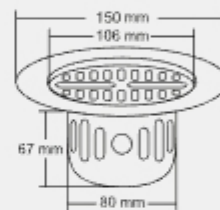

ALEX

BIG
Overall Size
ø 150 mm (6 Inch)

MRP (₹)
Glossy - ₹ 890/-
Satin - ₹ 980/-

SMALL
Overall Size
ø 130 mm (5 Inch)

MRP (₹)
Glossy - ₹ 760/-
Satin - ₹ 850/-

ARION

BIG
Size: 6x6 Inch
150 X 150 mm

MRP (₹)
Glossy - ₹ 960/-
Satin - ₹ 1050/-

SMALL
Size: 5x5 Inch
130 x 130 mm

MRP (₹)
Glossy - ₹ 865/-
Satin - ₹ 950/-

ASPEN

BIG
Overall Size
ø 150 mm (6 Inch)

MRP (₹)
Glossy - ₹ 1035/-
Satin - ₹ 1125/-

SMALL
Overall Size
ø 130 mm (5 Inch)

MRP (₹)
Glossy - ₹ 920/-
Satin - ₹ 1005/-

ALENA

BIG
Size: 6x6 Inch
150 X 150 mm

MRP (₹)
Glossy - ₹ 1155/-
Satin - ₹ 1240/-

SMALL
Size: 5x5 Inch
130 x 130 mm

MRP (₹)
Glossy - ₹ 1010/-
Satin - ₹ 1090/-

BELLA

BIG
Overall Size
ø 150 mm (6 Inch)

MRP (₹)
Glossy - ₹ 890/-
Satin - ₹ 980/-

SMALL
Overall Size
ø 130 mm (5 Inch)

MRP (₹)
Glossy - ₹ 760/-
Satin - ₹ 850/-

BENTO

BIG
Size: 6x6 Inch
150 X 150 mm

MRP (₹)
Glossy - ₹ 960/-
Satin - ₹ 1050/-

SMALL
Size: 5x5 Inch
130 x 130 mm

MRP (₹)
Glossy - ₹ 865/-
Satin - ₹ 950/-