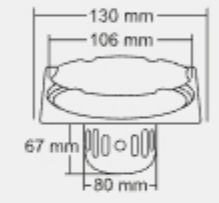

BARON

BIG

Overall Size
ø 150 mm (6 Inch)

MRP (₹)
Glossy - ₹ 1035/-
Satin - ₹ 1125/-

SMALL

Overall Size
ø 130 mm (5 Inch)

MRP (₹)
Glossy - ₹ 920/-
Satin - ₹ 1005/-

BENITO

BIG

Size: 6x6 Inch
150 X 150 mm

MRP (₹)
Glossy - ₹ 1155/-
Satin - ₹ 1240/-

SMALL

Size: 5x5 Inch
130 x 130 mm

MRP (₹)
Glossy - ₹ 1010/-
Satin - ₹ 1090/-

CORNEL

BIG

Size: 6x6 Inch
150 X 150 mm

MRP (₹)
Glossy - ₹ 1300/-
Satin - ₹ 1380/-

SMALL

Size: 5x5 Inch
130 x 130 mm

MRP (₹)
Glossy - ₹ 1155/-
Satin - ₹ 1240/-

CAMRON

BIG

Size: 6x6 Inch
150 X 150 mm

MRP (₹)
Glossy - ₹ 1300/-
Satin - ₹ 1385/-

SMALL

Size: 5x5 Inch
130 x 130 mm

MRP (₹)
Glossy - ₹ 1155/-
Satin - ₹ 1240/-

KEVIN

BIG

Size: 6x6 Inch
150 X 150 mm

MRP (₹)
Glossy - ₹ 1165/-
Satin - ₹ 1225/-

SMALL

Size: 5x5 Inch
130 x 130 mm

MRP (₹)
Glossy - ₹ 990/-
Satin - ₹ 1050/-

Thickness - Frame : 1 mm | Grating : 1.5mm

KIAN

BIG

Size: 6x6 Inch
150 X 150 mm

MRP (₹)
Glossy - ₹ 1165/-
Satin - ₹ 1225/-

SMALL

Size: 5x5 Inch
130 x 130 mm

MRP (₹)
Glossy - ₹ 990/-
Satin - ₹ 1050/-

Thickness - Frame : 1 mm | Grating : 1.5mm