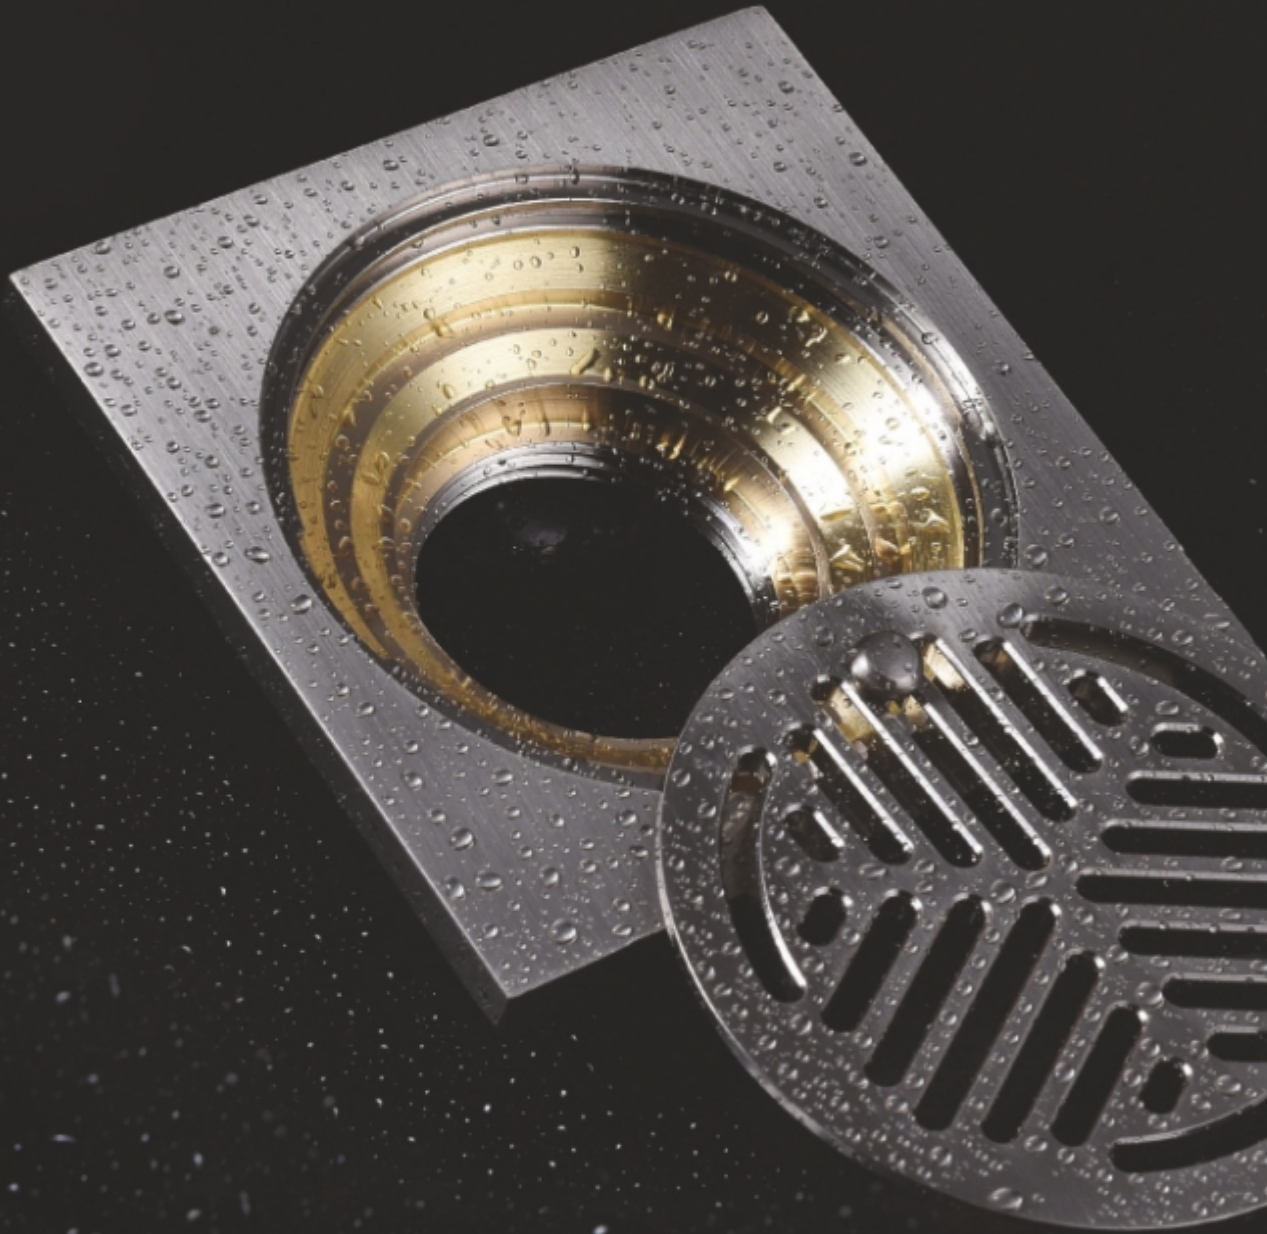

India's No. 1
NIRALI
NG
STAINLESS STEEL KITCHEN SINKS

CLANZO®

— *Designer* —

FLOOR DRAINS