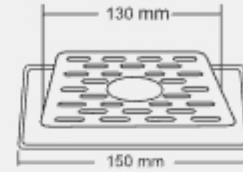

KYLO

BIG

Overall Size
150 X 150 mm
(6x6 Inch)

MRP (₹)
Glossy - ₹ 700/-
Satin - ₹ 735/-

Thickness - Frame : 1 mm | Grating : 1.5mm

SMALL

Overall Size
130 x 130 mm
(5x5 Inch)

MRP (₹)
Glossy - ₹ 595/-
Satin - ₹ 630/-