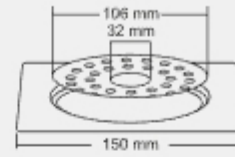

JERRY

BIG Size : 6x6 Inch
150 X 150 mm

MRP (₹)
Glossy - ₹ 500/-
Satin - ₹ 530/-

SMALL Size : 5x5 Inch
130 x 130 mm

MRP (₹)
Glossy - ₹ 425/-
Satin - ₹ 455/-

KROME

BIG Size : 6x6 Inch
150 X 150 mm

MRP (₹)
Glossy - ₹ 500/-
Satin - ₹ 530/-

SMALL Size : 5x5 Inch
130 x 130 mm

MRP (₹)
Glossy - ₹ 425/-
Satin - ₹ 455/-

MINI Size : 4x4 Inch
102 X 102 mm

MRP (₹)
Glossy - ₹ 255/-
Satin - ₹ 290/-

JUNIOR Size : 3 x 3 Inch
75 x 75 mm

MRP (₹)
Glossy - ₹ 230/-
Satin - ₹ 265/-

KEON

BIG Overall Size
ø 150 mm (6 In)

MRP (₹)
Glossy - ₹ 435/-
Satin - ₹ 465/-

SMALL Overall Size
ø 130 mm (5 Inch)

MRP (₹)
Glossy - ₹ 370/-
Satin - ₹ 405/-

KIARA

BIG Overall Size
150 X 150 mm
(6x6 Inch)

MRP (₹)
Glossy - ₹ 700/-
Satin - ₹ 735/-

Thickness - Frame : 1 mm | Grating : 1.5mm

SMALL Overall Size
130 x 130 mm
(5x5 Inch)

MRP (₹)
Glossy - ₹ 595/-
Satin - ₹ 630/-

KOBE

BIG Overall Size
150 X 150 mm
(6x6 Inch)

MRP (₹)
Glossy - ₹ 700/-
Satin - ₹ 735/-

Thickness - Frame : 1 mm | Grating : 1.5mm

SMALL Overall Size
130 x 130 mm
(5x5 Inch)

MRP (₹)
Glossy - ₹ 595/-
Satin - ₹ 630/-

KELLY

BIG Overall Size
150 X 150 mm
(6x6 Inch)

MRP (₹)
Glossy - ₹ 700/-
Satin - ₹ 735/-

Thickness - Frame : 1 mm | Grating : 1.5mm

SMALL Overall Size
130 x 130 mm
(5x5 Inch)

MRP (₹)
Glossy - ₹ 595/-
Satin - ₹ 630/-