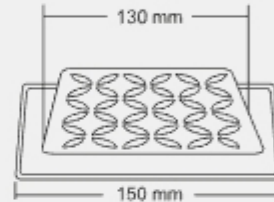

PEDRALI

BIG

Size : 6 x 6 inch
(150 x 150 mm)

MRP (₹)
Glossy - ₹ 1410/-
Satin - ₹ 1450/-

Thickness - Frame : 1 mm | Grating : 1.5mm

SMALL

Size : 5 x 5 inch
(130 x 130 mm)

MRP (₹)
Glossy - ₹ 1300/-
Satin - ₹ 1340/-

WINDSOR

BIG

Size : 6 x 6 inch
(150 x 150 mm)

MRP (₹)
Glossy - ₹ 1410/-
Satin - ₹ 1450/-

Thickness - Frame : 1 mm | Grating : 1.5mm

SMALL

Size : 5 x 5 inch
(130 x 130 mm)

MRP (₹)
Glossy - ₹ 1300/-
Satin - ₹ 1340/-

NOLITA

BIG

Size : 6 x 6 inch
(150 x 150 mm)

MRP (₹)
Glossy - ₹ 1410/-
Satin - ₹ 1450/-

Thickness - Frame : 1 mm | Grating : 1.5mm

SMALL

Size : 5 x 5 inch
(130 x 130 mm)

MRP (₹)
Glossy - ₹ 1300/-
Satin - ₹ 1340/-