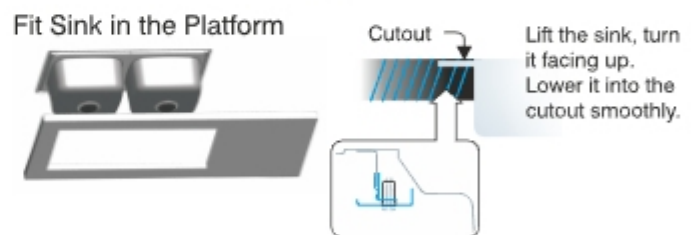

Inset Sink Fitting Instructions

Step - 1

Place the sink in upside down position. Then attach clips into rectangular slots of the rim along the border, as shown in the sketch.

Step - 2

Step - 3

Step - 4

Turn the bracket of the clip 90 degrees so that the teeth of clips are under the tabletop. First tighten the center clips of each rail and then move to the outside clips. All clips must be tightened evenly. Do not over tighten the clips as damage can occur.