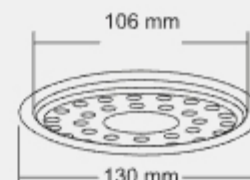

JOY

Overall Size
ø130 mm (5 Inch)

MRP (₹)
Glossy - ₹ 275/-
Satin - ₹ 305/-