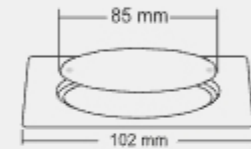

SMALL

Size : 5x5 Inch
130 x 130 mm

MRP (₹)
Glossy - ₹ 715/-
Satin - ₹ 745/-

MRP (₹)
Glossy - ₹ 625/-
Satin - ₹ 645/-