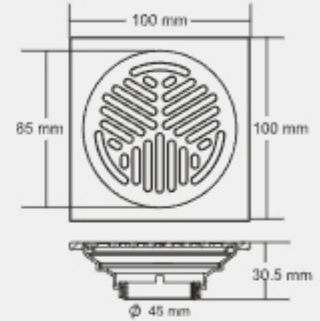

LILY

New Model

Overall Size

100 x 100 mm (4 x 4 inch)

MRP (₹) 3290/-

Material : Brass Nickel Plated

LENON

New Model

Overall Size

100 x 100 mm (4 x 4 inch)

MRP (₹) 3510/-

Material : Brass

Color : Gun - Grey

LARRY

New Model

Tile Insert 12 mm Tray

Overall Size

Ø 100 (4 inch)

MRP (₹) 4260/-

Material : Brass Nickel Plated