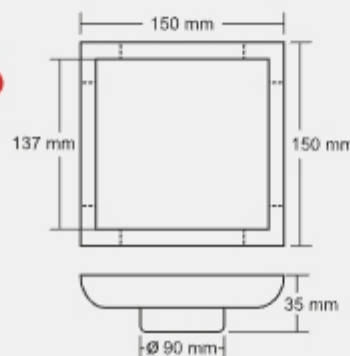

BIG

Overall Size
150 x 150 mm
(6 x 6 Inch)

Satin MRP (₹) 3070/-