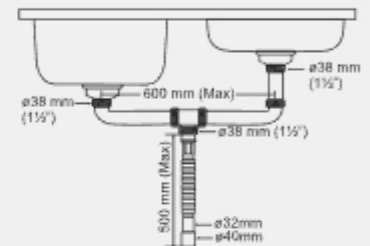

MRP (₹)
Glossy - ₹ 275/-
Satin - ₹ 305/-

PLUMBING CONNECTOR
(For Two bowl)

MRP (₹) - 615/-

Cut connector as required

PLUMBING CONNECTOR
(For one & half bowl)

MRP (₹) - 640/-

Cut connector as required

CORRUGATED FLEXIBLE PIPES
(For one bowl)