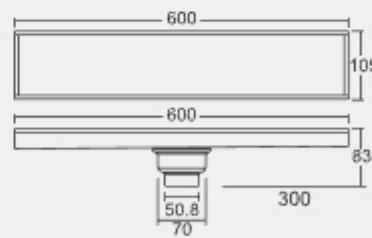

MRP (₹) Glossy - ₹ 12705/-

BIG

Overall Size
800 x 105 x 83 mm
(31.50 x 4 x 3.27 Inch)

MRP (₹) Glossy - ₹ 12705/-

SMALL

Overall Size
600 x 105 x 83 mm
(23.62 x 4 x 3.27 Inch)

MRP (₹) 10570/-

SMALL

Overall Size
600 x 105 x 83 mm
(23.62 x 4 x 3.27 Inch)

MRP (₹) 10570/-

MINI

Overall Size
450 x 105 x 100 mm
17.75 x 4 x 4 inch

MRP (₹)
Glossy - ₹ 10030/-

MINI

Overall Size
450 x 105 x 100 mm
17.75 x 4 x 4 inch