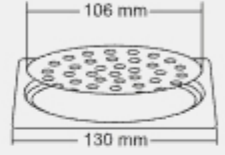

JERRY

BIG Size : 6x6 Inch
150 X 150 mm

MRP (₹)
Glossy - ₹ 500/-
Satin - ₹ 530/-

SMALL Size : 5x5 Inch
130 x 130 mm

MRP (₹)
Glossy - ₹ 425/-
Satin - ₹ 455/-

KROME

BIG Size : 6x6 Inch
150 X 150 mm

MRP (₹)
Glossy - ₹ 500/-
Satin - ₹ 530/-

SMALL Size : 5x5 Inch
130 x 130 mm

MRP (₹)
Glossy - ₹ 425/-
Satin - ₹ 455/-

MINI Size : 4x4 Inch
102 X 102 mm

MRP (₹)
Glossy - ₹ 255/-
Satin - ₹ 290/-

JUNIOR Size : 3 x 3 Inch
75 x 75 mm

MRP (₹)
Glossy - ₹ 230/-
Satin - ₹ 265/-

KEON

BIG Overall Size
ø 150 mm (6 In)

MRP (₹)
Glossy - ₹ 435/-
Satin - ₹ 465/-

SMALL Overall Size
ø 130 mm (5 Inch)

MRP (₹)
Glossy - ₹ 370/-
Satin - ₹ 405/-

KIARA

BIG Overall Size
150 X 150 mm
(6x6 Inch)

MRP (₹)
Glossy - ₹ 700/-
Satin - ₹ 735/-

Thickness - Frame : 1 mm | Grating : 1.5mm

SMALL Overall Size
130 x 130 mm
(5x5 Inch)

MRP (₹)
Glossy - ₹ 595/-
Satin - ₹ 630/-

KOBE

BIG Overall Size
150 X 150 mm
(6x6 Inch)

MRP (₹)
Glossy - ₹ 700/-
Satin - ₹ 735/-

Thickness - Frame : 1 mm | Grating : 1.5mm

SMALL Overall Size
130 x 130 mm
(5x5 Inch)

MRP (₹)
Glossy - ₹ 595/-
Satin - ₹ 630/-

KELLY

BIG Overall Size
150 X 150 mm
(6x6 Inch)

MRP (₹)
Glossy - ₹ 700/-
Satin - ₹ 735/-

Thickness - Frame : 1 mm | Grating : 1.5mm

SMALL Overall Size
130 x 130 mm
(5x5 Inch)

MRP (₹)
Glossy - ₹ 595/-
Satin - ₹ 630/-