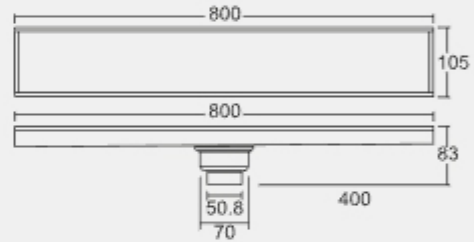

BIG

Overall Size
800 x 105 x 83 mm
(31.50 x 4 x 3.27 Inch)

MRP (₹) Glossy - ₹ 12705/-