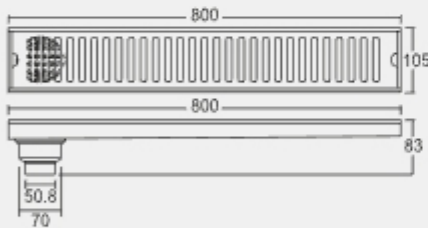

LARGE

Overall Size MRP (₹)
915 x 105 x 83 mm Glossy - ₹ 10930/-
(36 x 4 x 3.27 Inch)

BIG

Overall Size MRP (₹)
800 x 105 x 83 mm Glossy - ₹ 8930/-
(31.50 x 4 x 3.27 Inch)

SMALL

Overall Size MRP (₹)
600 x 105 x 83 mm Glossy - ₹ 7545/-
(23.63 x 4 x 3.27 Inch)