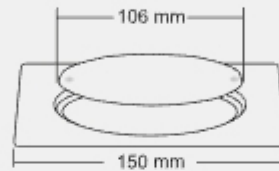

SMALL

Size : 5x5 Inch
130 x 130 mm

MRP (₹)
Glossy - ₹ 715/-
Satin - ₹ 745/-

MRP (₹)
Glossy - ₹ 625/-
Satin - ₹ 645/-