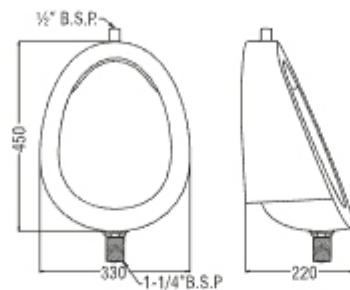

- Uniquely designed
- Corrosion resistant
- Unbreakable
- Easy to maintain
- High & authentic look

Model Name

Overall size

M.R.P. (₹)

Capri NG

Design Regd.

450 x 330 x 220 mm
17 3/4 x 13 x 8 1/2 inch

Satin
18055/-