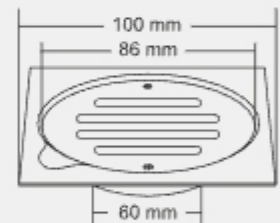

Thickness
Grating : 1mm
Frame : 2 mm

ARLO

Overall Size
100 x 100 mm (4 x 4 inch) 2 pcs

MRP (₹)
Glossy - ₹ 650/-
Satin - ₹ 690/-

Thickness
Grating : 1mm
Frame : 2 mm

ALDON

Overall Size
79 x 79 mm (3x3 inch) 2 pcs

MRP (₹)
Glossy - ₹ 540/-
Satin - ₹ 580/-

Thickness
Grating : 1mm
Frame : 2 mm

LARK

Overall Size
109.5 x 75 x 65 mm
(4.31 x 2.95 x 2.56 inch)

MRP (₹)
5280/-

Thickness
Grating : 1mm
Frame : 1.2 mm

LEROY

Tile Insert 12 mm Tray