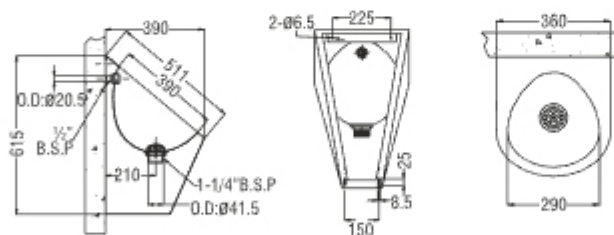

Cory NG

Design Regd.

455 x 340 x 300 mm
18 x 13 1/2 x 12 inch

Satin
23830/-

Cleo NG

Design Regd.

615 x 360 x 390 mm
24 1/4 x 14 x 15 1/4 inch

Satin
35240/-