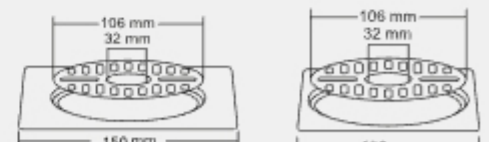

CALVIN

BIG

Size : 6x6 Inch
150 X 150 mm

MRP (₹)
Glossy - ₹ 640/-
Satin - ₹ 670/-

SMALL

Size : 5x5 Inch
130 x 130 mm

MRP (₹)
Glossy - ₹ 535/-
Satin - ₹ 570/-

MINI

Size : 4 x 4 Inch
102 x 102 mm

MRP (₹)
Glossy - ₹ 325/-
Satin - ₹ 360/-

CLARA

BIG

Size : 6x6 Inch
150 X 150 mm

MRP (₹)
Glossy - ₹ 640/-
Satin - ₹ 670/-

SMALL

Size : 5x5 Inch
130 x 130 mm

MRP (₹)
Glossy - ₹ 535/-
Satin - ₹ 570/-

ELINA

BIG

Overall Size
ø 150 mm (6 Inch)

MRP (₹)
Glossy - ₹ 500/-
Satin - ₹ 530/-

SMALL

Overall Size
ø 130 mm (5 Inch)

MRP (₹)
Glossy - ₹ 440/-
Satin - ₹ 480/-

ELVIN

BIG

Size : 6x6 Inch
150 X 150 mm

MRP (₹)
Glossy - ₹ 585/-
Satin - ₹ 615/-

SMALL

Size : 5x5 Inch
130 x 130 mm

MRP (₹)
Glossy - ₹ 505/-
Satin - ₹ 535/-

ELIA

BIG

Overall Size
ø 150 mm (6 Inch)

MRP (₹)
Glossy - ₹ 500/-
Satin - ₹ 530/-

SMALL

Overall Size
ø 130 mm (5 Inch)

MRP (₹)
Glossy - ₹ 440/-
Satin - ₹ 480/-

ERICA

BIG

Size : 6x6 Inch
150 X 150 mm

MRP (₹)
Glossy - ₹ 585/-
Satin - ₹ 615/-

SMALL

Size : 5x5 Inch
130 x 130 mm

MRP (₹)
Glossy - ₹ 505/-
Satin - ₹ 535/-

JAYCE

BIG

Overall Size
ø 150 mm (6 Inch)

MRP (₹)
Glossy - ₹ 435/-
Satin - ₹ 465/-

SMALL

Overall Size
ø 130 mm (5 Inch)

MRP (₹)
Glossy - ₹ 370/-
Satin - ₹ 405/-