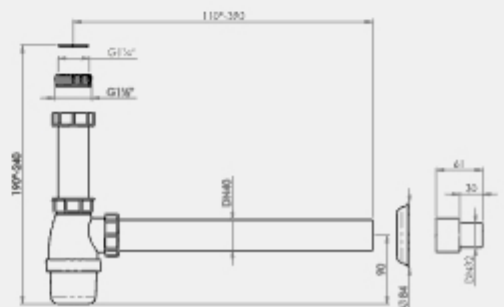

BASIN BOTTLE TRAP

Specially Designed for Kitchen Sink

MRP (₹) - 725/-