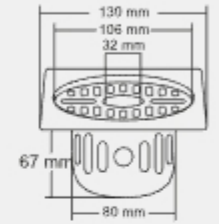

BARON

BIG

Overall Size
ø 150 mm (6 Inch)

MRP (₹)
Glossy - ₹ 1035/-
Satin - ₹ 1125/-

SMALL

Overall Size
ø 130 mm (5 Inch)

MRP (₹)
Glossy - ₹ 920/-
Satin - ₹ 1005/-

BENITO

BIG

Size: 6x6 Inch
150 X 150 mm

MRP (₹)
Glossy - ₹ 1155/-
Satin - ₹ 1240/-

SMALL

Size: 5x5 Inch
130 x 130 mm

MRP (₹)
Glossy - ₹ 1010/-
Satin - ₹ 1090/-

CORNEL

BIG

Size: 6x6 Inch
150 X 150 mm

MRP (₹)
Glossy - ₹ 1300/-
Satin - ₹ 1380/-

SMALL

Size: 5x5 Inch
130 x 130 mm

MRP (₹)
Glossy - ₹ 1155/-
Satin - ₹ 1240/-

CAMRON

BIG

Size: 6x6 Inch
150 X 150 mm

MRP (₹)
Glossy - ₹ 1300/-
Satin - ₹ 1385/-

SMALL

Size: 5x5 Inch
130 x 130 mm

MRP (₹)
Glossy - ₹ 1155/-
Satin - ₹ 1240/-

KEVIN

BIG

Size: 6x6 Inch
150 X 150 mm

MRP (₹)
Glossy - ₹ 1165/-
Satin - ₹ 1225/-

SMALL

Size: 5x5 Inch
130 x 130 mm

MRP (₹)
Glossy - ₹ 990/-
Satin - ₹ 1050/-

Thickness - Frame : 1 mm | Grating : 1.5mm

KIAN

BIG

Size: 6x6 Inch
150 X 150 mm

MRP (₹)
Glossy - ₹ 1165/-
Satin - ₹ 1225/-

SMALL

Size: 5x5 Inch
130 x 130 mm

MRP (₹)
Glossy - ₹ 990/-
Satin - ₹ 1050/-

Thickness - Frame : 1 mm | Grating : 1.5mm