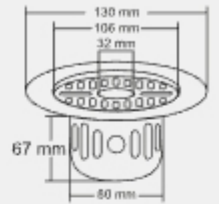

BARON

BIG

Overall Size
ø 150 mm (6 Inch)

MRP (₹)
Glossy - ₹ 1035/-
Satin - ₹ 1125/-

SMALL

Overall Size
ø 130 mm (5 Inch)

MRP (₹)
Glossy - ₹ 920/-
Satin - ₹ 1005/-

BENITO

BIG

Size: 6x6 Inch
150 X 150 mm

MRP (₹)
Glossy - ₹ 1155/-
Satin - ₹ 1240/-

SMALL

Size: 5x5 Inch
130 x 130 mm

MRP (₹)
Glossy - ₹ 1010/-
Satin - ₹ 1090/-

CORNEL

BIG

Size: 6x6 Inch
150 X 150 mm

MRP (₹)
Glossy - ₹ 1300/-
Satin - ₹ 1380/-

SMALL

Size: 5x5 Inch
130 x 130 mm

MRP (₹)
Glossy - ₹ 1155/-
Satin - ₹ 1240/-

CAMRON

BIG

Size: 6x6 Inch
150 X 150 mm

MRP (₹)
Glossy - ₹ 1300/-
Satin - ₹ 1385/-

SMALL

Size: 5x5 Inch
130 x 130 mm

MRP (₹)
Glossy - ₹ 1155/-
Satin - ₹ 1240/-

KEVIN

BIG

Size: 6x6 Inch
150 X 150 mm

MRP (₹)
Glossy - ₹ 1165/-
Satin - ₹ 1225/-

SMALL

Size: 5x5 Inch
130 x 130 mm

MRP (₹)
Glossy - ₹ 990/-
Satin - ₹ 1050/-

Thickness - Frame : 1 mm | Grating : 1.5mm

KIAN

BIG

Size: 6x6 Inch
150 X 150 mm

MRP (₹)
Glossy - ₹ 1165/-
Satin - ₹ 1225/-

SMALL

Size: 5x5 Inch
130 x 130 mm

MRP (₹)
Glossy - ₹ 990/-
Satin - ₹ 1050/-

Thickness - Frame : 1 mm | Grating : 1.5mm