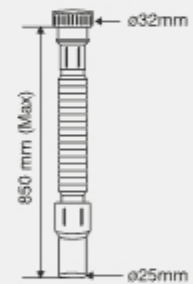

CORRUGATED FLEXIBLE PIPES
(For one bowl)

MRP (₹) - 125/-

(1.25 Inch)