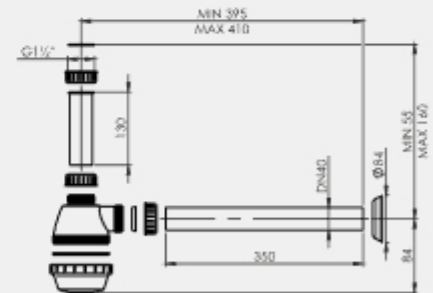

BOTTLE TRAP

Specially Designed for Kitchen Sink

MRP (₹) - 725/-