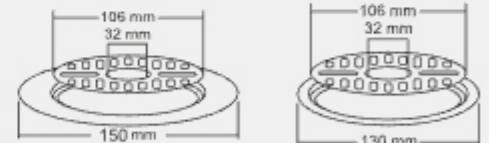

CALVIN

BIG

Size : 6x6 Inch
150 X 150 mm

MRP (₹)
Glossy - ₹ 640/-
Satin - ₹ 670/-

SMALL

Size : 5x5 Inch
130 x 130 mm

MRP (₹)
Glossy - ₹ 535/-
Satin - ₹ 570/-

MINI

Size : 4 x 4 Inch
102 x 102 mm

MRP (₹)
Glossy - ₹ 325/-
Satin - ₹ 360/-

CLARA

BIG

Size : 6x6 Inch
150 X 150 mm

MRP (₹)
Glossy - ₹ 640/-
Satin - ₹ 670/-

SMALL

Size : 5x5 Inch
130 x 130 mm

MRP (₹)
Glossy - ₹ 535/-
Satin - ₹ 570/-

ELINA

BIG

Overall Size
ø 150 mm (6 Inch)

MRP (₹)
Glossy - ₹ 500/-
Satin - ₹ 530/-

SMALL

Overall Size
ø 130 mm (5 Inch)

MRP (₹)
Glossy - ₹ 440/-
Satin - ₹ 480/-

ELVIN

BIG

Size : 6x6 Inch
150 X 150 mm

MRP (₹)
Glossy - ₹ 585/-
Satin - ₹ 615/-

SMALL

Size : 5x5 Inch
130 x 130 mm

MRP (₹)
Glossy - ₹ 505/-
Satin - ₹ 535/-

ELIA

BIG

Overall Size
ø 150 mm (6 Inch)

MRP (₹)
Glossy - ₹ 500/-
Satin - ₹ 530/-

SMALL

Overall Size
ø 130 mm (5 Inch)

MRP (₹)
Glossy - ₹ 440/-
Satin - ₹ 480/-

ERICA

BIG

Size : 6x6 Inch
150 X 150 mm

MRP (₹)
Glossy - ₹ 585/-
Satin - ₹ 615/-

SMALL

Size : 5x5 Inch
130 x 130 mm

MRP (₹)
Glossy - ₹ 505/-
Satin - ₹ 535/-

JAYCE

BIG

Overall Size
ø 150 mm (6 Inch)

MRP (₹)
Glossy - ₹ 435/-
Satin - ₹ 465/-

SMALL

Overall Size
ø 130 mm (5 Inch)

MRP (₹)
Glossy - ₹ 370/-
Satin - ₹ 405/-