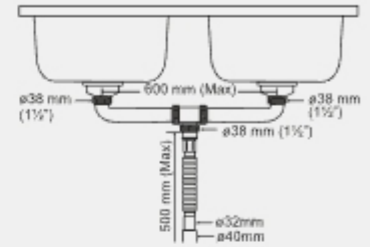

PLUMBING CONNECTOR
(For Two bowl)

MRP (₹) - 615/-

Cut connector as required