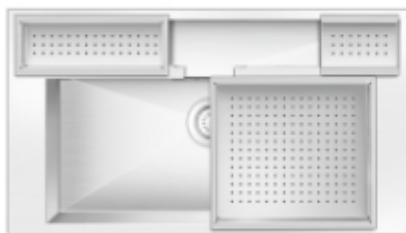

Introduction of Expell range

2008

Executed BnQ export order - Record quantity
Record time

2009

Introduction of Magnus & Quartz and bathroom range

2019

Largest offering of sink with a total of 93 models in 148 sizes