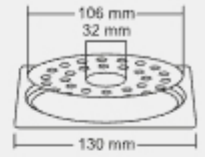

JERRY

BIG Size : 6x6 Inch
150 X 150 mm

MRP (₹)
Glossy - ₹ 500/-
Satin - ₹ 530/-

SMALL Size : 5x5 Inch
130 x 130 mm

MRP (₹)
Glossy - ₹ 425/-
Satin - ₹ 455/-

KROME

BIG Size : 6x6 Inch
150 X 150 mm

MRP (₹)
Glossy - ₹ 500/-
Satin - ₹ 530/-

SMALL Size : 5x5 Inch
130 x 130 mm

MRP (₹)
Glossy - ₹ 425/-
Satin - ₹ 455/-

MINI Size : 4x4 Inch
102 X 102 mm

MRP (₹)
Glossy - ₹ 255/-
Satin - ₹ 290/-

JUNIOR Size : 3 x 3 Inch
75 x 75 mm

MRP (₹)
Glossy - ₹ 230/-
Satin - ₹ 265/-

KEON

BIG Overall Size
ø 150 mm (6 In)

MRP (₹)
Glossy - ₹ 435/-
Satin - ₹ 465/-

SMALL Overall Size
ø 130 mm (5 Inch)

MRP (₹)
Glossy - ₹ 370/-
Satin - ₹ 405/-

KIARA

BIG Overall Size
150 X 150 mm
(6x6 Inch)

MRP (₹)
Glossy - ₹ 700/-
Satin - ₹ 735/-

Thickness - Frame : 1 mm | Grating : 1.5mm

SMALL Overall Size
130 x 130 mm
(5x5 Inch)

MRP (₹)
Glossy - ₹ 595/-
Satin - ₹ 630/-

KOBE

BIG Overall Size
150 X 150 mm
(6x6 Inch)

MRP (₹)
Glossy - ₹ 700/-
Satin - ₹ 735/-

Thickness - Frame : 1 mm | Grating : 1.5mm

SMALL Overall Size
130 x 130 mm
(5x5 Inch)

MRP (₹)
Glossy - ₹ 595/-
Satin - ₹ 630/-

KELLY

BIG Overall Size
150 X 150 mm
(6x6 Inch)

MRP (₹)
Glossy - ₹ 700/-
Satin - ₹ 735/-

Thickness - Frame : 1 mm | Grating : 1.5mm

SMALL Overall Size
130 x 130 mm
(5x5 Inch)

MRP (₹)
Glossy - ₹ 595/-
Satin - ₹ 630/-