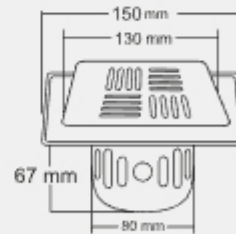

BARON

BIG

Overall Size
ø 150 mm (6 Inch)

MRP (₹)
Glossy - ₹ 1035/-
Satin - ₹ 1125/-

SMALL

Overall Size
ø 130 mm (5 Inch)

MRP (₹)
Glossy - ₹ 920/-
Satin - ₹ 1005/-

BENITO

BIG

Size: 6x6 Inch
150 X 150 mm

MRP (₹)
Glossy - ₹ 1155/-
Satin - ₹ 1240/-

SMALL

Size: 5x5 Inch
130 x 130 mm

MRP (₹)
Glossy - ₹ 1010/-
Satin - ₹ 1090/-

CORNEL

BIG

Size: 6x6 Inch
150 X 150 mm

MRP (₹)
Glossy - ₹ 1300/-
Satin - ₹ 1380/-

SMALL

Size: 5x5 Inch
130 x 130 mm

MRP (₹)
Glossy - ₹ 1155/-
Satin - ₹ 1240/-

CAMRON

BIG

Size: 6x6 Inch
150 X 150 mm

MRP (₹)
Glossy - ₹ 1300/-
Satin - ₹ 1385/-

SMALL

Size: 5x5 Inch
130 x 130 mm

MRP (₹)
Glossy - ₹ 1155/-
Satin - ₹ 1240/-

KEVIN

BIG

Size: 6x6 Inch
150 X 150 mm

MRP (₹)
Glossy - ₹ 1165/-
Satin - ₹ 1225/-

SMALL

Size: 5x5 Inch
130 x 130 mm

MRP (₹)
Glossy - ₹ 990/-
Satin - ₹ 1050/-

Thickness - Frame : 1 mm | Grating : 1.5mm

KIAN

BIG

Size: 6x6 Inch
150 X 150 mm

MRP (₹)
Glossy - ₹ 1165/-
Satin - ₹ 1225/-

SMALL

Size: 5x5 Inch
130 x 130 mm

MRP (₹)
Glossy - ₹ 990/-
Satin - ₹ 1050/-

Thickness - Frame : 1 mm | Grating : 1.5mm