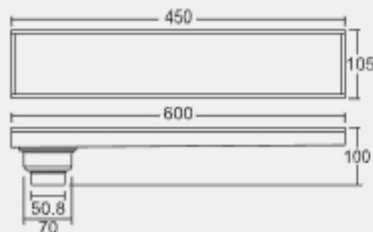

Overall Size
600 x 105 x 83 mm
(23.62 x 4 x 3.27 Inch)

MRP (₹) 10570/-

MINI

Overall Size
450 x 105 x 100 mm
17.75 x 4 x 4 inch

MRP (₹)
Glossy - ₹ 10030/-

MINI

Overall Size
450 x 105 x 100 mm
17.75 x 4 x 4 inch

• AISI 304 (18/8) grade
stainless steel

ALEX

BIG
Overall Size
ø 150 mm (6 Inch)

MRP (₹)
Glossy - ₹ 890/-
Satin - ₹ 980/-

SMALL
Overall Size
ø 130 mm (5 Inch)

MRP (₹)
Glossy - ₹ 760/-
Satin - ₹ 850/-

Design Reg. Pending