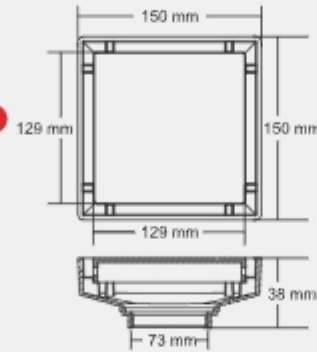

MRP (₹)
Glossy - ₹ 540/-
Satin - ₹ 580/-

Thickness
Grating : 1mm
Frame : 2 mm

LARK

Overall Size
109.5 x 75 x 65 mm
(4.31 x 2.95 x 2.56 inch)

MRP (₹)
5280/-

Thickness
Grating : 1mm
Frame : 1.2 mm

LEROY

Tile Insert 12 mm Tray

Material : Brass Chrome Plated

BIG

Overall Size
150 x 150 mm
(6 x 6 Inch)

MRP (₹) 7545/-

SMALL

Overall Size
125 x 125 mm
(5 x 5 Inch)

MRP (₹) 5120/-

MINI