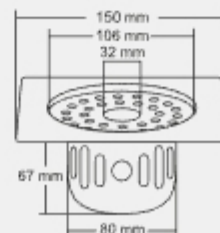

Design Reg. Pending

BARON

BIG

Overall Size
ø 150 mm (6 Inch)

MRP (₹)
Glossy - ₹ 1035/-
Satin - ₹ 1125/-

SMALL

Overall Size
ø 130 mm (5 Inch)

MRP (₹)
Glossy - ₹ 920/-
Satin - ₹ 1005/-