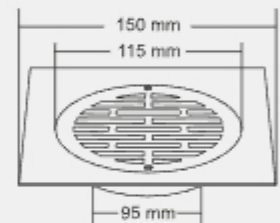

ALLYCO

Overall Size
150 x 150 mm (6 x 6 inch) 2 pcs

MRP (₹)
Glossy - ₹ 1200/-
Satin - ₹ 1240/-

Thickness
Grating : 1mm
Frame : 2 mm