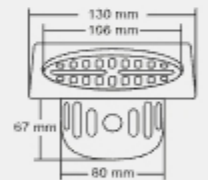

ALEX

BIG
Overall Size
ø 150 mm (6 Inch)

MRP (₹)
Glossy - ₹ 890/-
Satin - ₹ 980/-

SMALL
Overall Size
ø 130 mm (5 Inch)

MRP (₹)
Glossy - ₹ 760/-
Satin - ₹ 850/-

ARION

BIG
Size: 6x6 Inch
150 X 150 mm

MRP (₹)
Glossy - ₹ 960/-
Satin - ₹ 1050/-

SMALL
Size: 5x5 Inch
130 x 130 mm

MRP (₹)
Glossy - ₹ 865/-
Satin - ₹ 950/-

ASPEN

BIG
Overall Size
ø 150 mm (6 Inch)

MRP (₹)
Glossy - ₹ 1035/-
Satin - ₹ 1125/-

SMALL
Overall Size
ø 130 mm (5 Inch)

MRP (₹)
Glossy - ₹ 920/-
Satin - ₹ 1005/-

ALENA

BIG
Size: 6x6 Inch
150 X 150 mm

MRP (₹)
Glossy - ₹ 1155/-
Satin - ₹ 1240/-

SMALL
Size: 5x5 Inch
130 x 130 mm

MRP (₹)
Glossy - ₹ 1010/-
Satin - ₹ 1090/-

BELLA

BIG
Overall Size
ø 150 mm (6 Inch)

MRP (₹)
Glossy - ₹ 890/-
Satin - ₹ 980/-

SMALL
Overall Size
ø 130 mm (5 Inch)

MRP (₹)
Glossy - ₹ 760/-
Satin - ₹ 850/-

BENTO

BIG
Size: 6x6 Inch
150 X 150 mm

MRP (₹)
Glossy - ₹ 960/-
Satin - ₹ 1050/-

SMALL
Size: 5x5 Inch
130 x 130 mm

MRP (₹)
Glossy - ₹ 865/-
Satin - ₹ 950/-