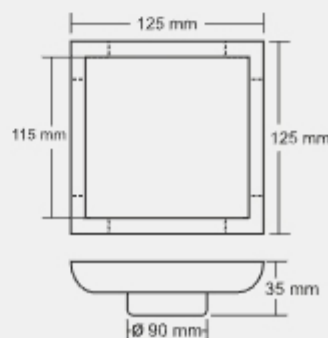

Material : Brass Chrome Plated

BIG

Overall Size
150 x 150 mm
(6 x 6 Inch)

MRP (₹) 7545/-

SMALL

Overall Size
125 x 125 mm
(5 x 5 Inch)

MRP (₹) 5120/-

MINI

BIG

Overall Size
150 x 150 mm
(6 x 6 Inch)

Satin MRP (₹) 4170/-

SMALL

Overall Size
125 x 125 mm
(5 x 5 Inch)

Satin MRP (₹) 3620/-

LEO

Tile Insert 12 mm Tray

Material : SS Pressed (4 pcs)
Thickness : 1 mm

BIG

Overall Size
150 x 150 mm
(6 x 6 Inch)

Satin MRP (₹) 3070/-

SMALL

Overall Size
125 x 125 mm
(5 x 5 Inch)

Satin MRP (₹) 2520/-

Designer Range