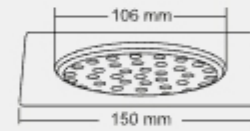

SMALL

Size : 5x5 Inch
130 x 130 mm

MRP (₹)
Glossy - ₹ 290/-
Satin - ₹ 320/-