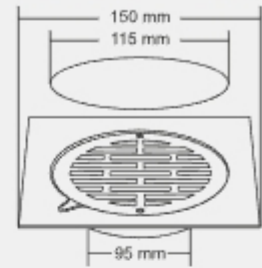

MRP (₹)
Glossy - ₹ 1300/-
Satin - ₹ 1340/-

Design Reg.

NOLITA

BIG

Size : 6 x 6 inch
(150 x 150 mm)

MRP (₹)
Glossy - ₹ 1410/-
Satin - ₹ 1450/-

Thickness - Frame : 1 mm | Grating : 1.5mm

SMALL

Size : 5 x 5 inch
(130 x 130 mm)

MRP (₹)
Glossy - ₹ 1300/-
Satin - ₹ 1340/-

Design Reg.

ALDEN

Overall Size
150 x 150 mm (6 x 6 inch) 3 pcs

MRP (₹)
Glossy - ₹ 1350/-
Satin - ₹ 1420/-

Thickness
Grating : 1mm
Frame : 2 mm
Top Cover : 2 mm

ALISON

Overall Size
150 x 150 mm (6 x 6 inch) 2 pcs

MRP (₹)
Glossy - ₹ 1240/-
Satin - ₹ 1310/-

Thickness : 2 mm

ALLYCO

Overall Size
150 x 150 mm (6 x 6 inch) 2 pcs

MRP (₹)
Glossy - ₹ 1200/-
Satin - ₹ 1240/-