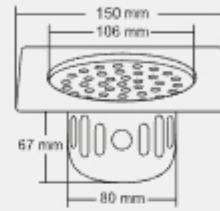

• AISI 304 (18/8) grade
stainless steel

ALEX

BIG
Overall Size
ø 150 mm (6 Inch)

MRP (₹)
Glossy - ₹ 890/-
Satin - ₹ 980/-

SMALL
Overall Size
ø 130 mm (5 Inch)

MRP (₹)
Glossy - ₹ 760/-
Satin - ₹ 850/-

Design Reg. Pending

ARION

BIG
Size: 6x6 Inch
150 X 150 mm

MRP (₹)
Glossy - ₹ 960/-
Satin - ₹ 1050/-

SMALL
Size: 5x5 Inch
130 x 130 mm

MRP (₹)
Glossy - ₹ 865/-
Satin - ₹ 950/-

Design Reg.

ASPEN

BIG
Overall Size
ø 150 mm (6 Inch)