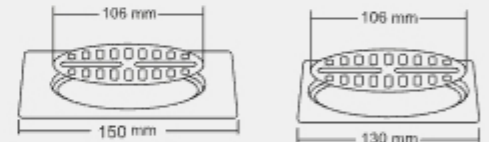

CALVIN

BIG

Size : 6x6 Inch
150 X 150 mm

MRP (₹)
Glossy - ₹ 640/-
Satin - ₹ 670/-

SMALL

Size : 5x5 Inch
130 x 130 mm

MRP (₹)
Glossy - ₹ 535/-
Satin - ₹ 570/-

MINI

Size : 4 x 4 Inch
102 x 102 mm

MRP (₹)
Glossy - ₹ 325/-
Satin - ₹ 360/-

CLARA

BIG

Size : 6x6 Inch
150 X 150 mm

MRP (₹)
Glossy - ₹ 640/-
Satin - ₹ 670/-

SMALL

Size : 5x5 Inch
130 x 130 mm

MRP (₹)
Glossy - ₹ 535/-
Satin - ₹ 570/-

ELINA

BIG

Overall Size
ø 150 mm (6 Inch)

MRP (₹)
Glossy - ₹ 500/-
Satin - ₹ 530/-

SMALL

Overall Size
ø 130 mm (5 Inch)

MRP (₹)
Glossy - ₹ 440/-
Satin - ₹ 480/-

ELVIN

BIG

Size : 6x6 Inch
150 X 150 mm

MRP (₹)
Glossy - ₹ 585/-
Satin - ₹ 615/-

SMALL

Size : 5x5 Inch
130 x 130 mm

MRP (₹)
Glossy - ₹ 505/-
Satin - ₹ 535/-

ELIA

BIG

Overall Size
ø 150 mm (6 Inch)

MRP (₹)
Glossy - ₹ 500/-
Satin - ₹ 530/-

SMALL

Overall Size
ø 130 mm (5 Inch)

MRP (₹)
Glossy - ₹ 440/-
Satin - ₹ 480/-

ERICA

BIG

Size : 6x6 Inch
150 X 150 mm

MRP (₹)
Glossy - ₹ 585/-
Satin - ₹ 615/-

SMALL

Size : 5x5 Inch
130 x 130 mm

MRP (₹)
Glossy - ₹ 505/-
Satin - ₹ 535/-

JAYCE

BIG

Overall Size
ø 150 mm (6 Inch)

MRP (₹)
Glossy - ₹ 435/-
Satin - ₹ 465/-

SMALL

Overall Size
ø 130 mm (5 Inch)

MRP (₹)
Glossy - ₹ 370/-
Satin - ₹ 405/-