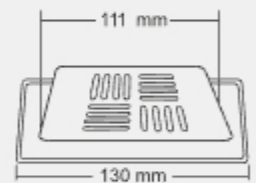

KIARA

BIG Overall Size
150 X 150 mm
(6x6 Inch)

MRP (₹)
Glossy - ₹ 700/-
Satin - ₹ 735/-

Thickness - Frame : 1 mm | Grating : 1.5mm

SMALL Overall Size
130 x 130 mm
(5x5 Inch)

MRP (₹)
Glossy - ₹ 595/-
Satin - ₹ 630/-