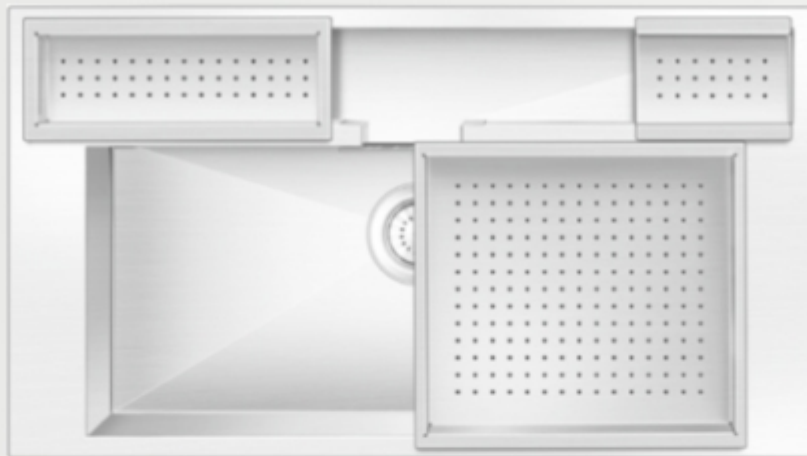

8
Models

10
Sizes

THE STUNNING
EXPPELL
SINK RANGE

Revolutionise Your Space with Accessories

Utterly smart, utterly sleek, utterly futuristic. Presenting the Expell Range to carve out new profiles in kitchen sinks. Simply an art piece combined with trendy geometric shape, rugged, heavy-duty performances in hairline satin finish. Each bowl with single-line sharp bend and angularity for the right slope. Expell captures it with elegance and functionality.

AISI 304 quality | 1.2 mm thickness

Download Expell Range
With the Accessories