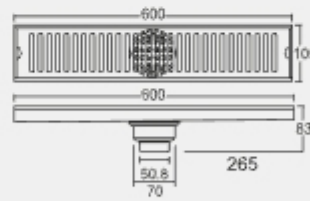

LARGE

Overall Size MRP (₹)
915 x 105 x 83 mm Glossy - ₹ 10930/-
(36 x 4 x 3.27 Inch)

BIG

Overall Size MRP (₹)
800 x 105 x 83 mm Glossy - ₹ 8930/-
(31.50 x 4 x 3.27 Inch)

SMALL

Overall Size MRP (₹)
600 x 105 x 83 mm Glossy - ₹ 7545/-
(23.63 x 4 x 3.27 Inch)