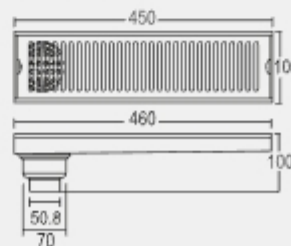

MINI

Overall Size   MRP (₹)
450 x 105 x 100 mm   Glossy - ₹ 7165/-
17.75 x 4 x 4 inch

*Outflow : 20 liter/minute (± 2 liter)