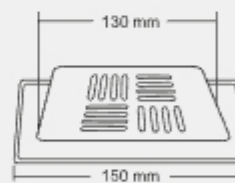

KIARA

BIG Overall Size
150 X 150 mm
(6x6 Inch)

MRP (₹)
Glossy - ₹ 700/-
Satin - ₹ 735/-

Thickness - Frame : 1 mm | Grating : 1.5mm

SMALL Overall Size
130 x 130 mm
(5x5 Inch)

MRP (₹)
Glossy - ₹ 595/-
Satin - ₹ 630/-