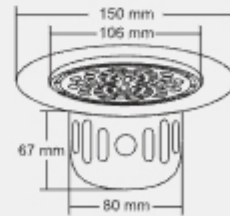

Design Reg.

NILE

BIG
Size : 6 inch
(ϕ 150 mm)

MRP (₹)
Glossy - ₹ 1595/-
Satin - ₹ 1685/-

Thickness - Frame : 1 mm | Grating : 1.5mm

SMALL
Size : 5 inch
(ϕ 130 mm)

MRP (₹)
Glossy - ₹ 1485/-
Satin - ₹ 1575/-

Design Reg.