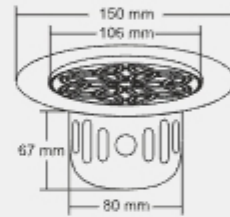

Design Reg.

COVE

BIG
Size : 6 inch
(ϕ 150 mm)

MRP (₹)
Glossy - ₹ 1595/-
Satin - ₹ 1685/-

Thickness - Frame : 1 mm | Grating : 1.5mm

SMALL
Size : 5 inch
(ϕ 130 mm)

MRP (₹)
Glossy - ₹ 1485/-
Satin - ₹ 1575/-

Design Reg.