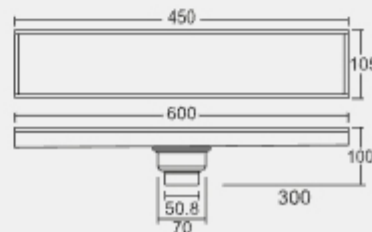

MINI

Overall Size
450 x 105 x 100 mm
17.75 x 4 x 4 inch

MRP (₹)
Glossy - ₹ 10030/-

*Outflow : 20 liter/minute (± 2 liter)