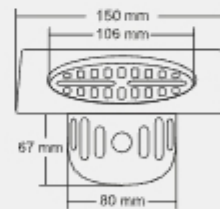

ALEX

BIG
Overall Size
ø 150 mm (6 Inch)

MRP (₹)
Glossy - ₹ 890/-
Satin - ₹ 980/-

SMALL
Overall Size
ø 130 mm (5 Inch)

MRP (₹)
Glossy - ₹ 760/-
Satin - ₹ 850/-

ARION

BIG
Size: 6x6 Inch
150 X 150 mm

MRP (₹)
Glossy - ₹ 960/-
Satin - ₹ 1050/-

SMALL
Size: 5x5 Inch
130 x 130 mm

MRP (₹)
Glossy - ₹ 865/-
Satin - ₹ 950/-

ASPEN

BIG
Overall Size
ø 150 mm (6 Inch)

MRP (₹)
Glossy - ₹ 1035/-
Satin - ₹ 1125/-

SMALL
Overall Size
ø 130 mm (5 Inch)

MRP (₹)
Glossy - ₹ 920/-
Satin - ₹ 1005/-

ALENA

BIG
Size: 6x6 Inch
150 X 150 mm

MRP (₹)
Glossy - ₹ 1155/-
Satin - ₹ 1240/-

SMALL
Size: 5x5 Inch
130 x 130 mm

MRP (₹)
Glossy - ₹ 1010/-
Satin - ₹ 1090/-

BELLA

BIG
Overall Size
ø 150 mm (6 Inch)

MRP (₹)
Glossy - ₹ 890/-
Satin - ₹ 980/-

SMALL
Overall Size
ø 130 mm (5 Inch)

MRP (₹)
Glossy - ₹ 760/-
Satin - ₹ 850/-

BENTO

BIG
Size: 6x6 Inch
150 X 150 mm

MRP (₹)
Glossy - ₹ 960/-
Satin - ₹ 1050/-

SMALL
Size: 5x5 Inch
130 x 130 mm

MRP (₹)
Glossy - ₹ 865/-
Satin - ₹ 950/-