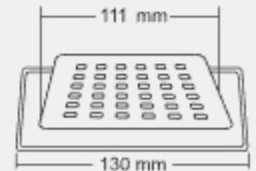

KOBE

BIG Overall Size
150 X 150 mm
(6x6 Inch)

MRP (₹)
Glossy - ₹ 700/-
Satin - ₹ 735/-

Thickness - Frame : 1 mm | Grating : 1.5mm

SMALL Overall Size
130 x 130 mm
(5x5 Inch)

MRP (₹)
Glossy - ₹ 595/-
Satin - ₹ 630/-