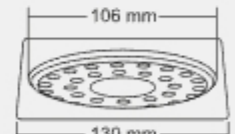

SMALL

Size : 5x5 Inch
130 x 130 mm

MRP (₹)
Glossy - ₹ 290/-
Satin - ₹ 320/-