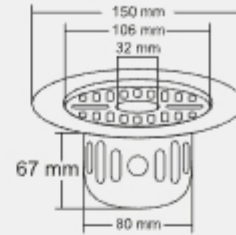

BARON

BIG

Overall Size
ø 150 mm (6 Inch)

MRP (₹)
Glossy - ₹ 1035/-
Satin - ₹ 1125/-

SMALL

Overall Size
ø 130 mm (5 Inch)

MRP (₹)
Glossy - ₹ 920/-
Satin - ₹ 1005/-

BENITO

BIG

Size: 6x6 Inch
150 X 150 mm

MRP (₹)
Glossy - ₹ 1155/-
Satin - ₹ 1240/-

SMALL

Size: 5x5 Inch
130 x 130 mm

MRP (₹)
Glossy - ₹ 1010/-
Satin - ₹ 1090/-

CORNEL

BIG

Size: 6x6 Inch
150 X 150 mm

MRP (₹)
Glossy - ₹ 1300/-
Satin - ₹ 1380/-

SMALL

Size: 5x5 Inch
130 x 130 mm

MRP (₹)
Glossy - ₹ 1155/-
Satin - ₹ 1240/-

CAMRON

BIG

Size: 6x6 Inch
150 X 150 mm

MRP (₹)
Glossy - ₹ 1300/-
Satin - ₹ 1385/-

SMALL

Size: 5x5 Inch
130 x 130 mm

MRP (₹)
Glossy - ₹ 1155/-
Satin - ₹ 1240/-

KEVIN

BIG

Size: 6x6 Inch
150 X 150 mm

MRP (₹)
Glossy - ₹ 1165/-
Satin - ₹ 1225/-

SMALL

Size: 5x5 Inch
130 x 130 mm

MRP (₹)
Glossy - ₹ 990/-
Satin - ₹ 1050/-

Thickness - Frame : 1 mm | Grating : 1.5mm

KIAN

BIG

Size: 6x6 Inch
150 X 150 mm

MRP (₹)
Glossy - ₹ 1165/-
Satin - ₹ 1225/-

SMALL

Size: 5x5 Inch
130 x 130 mm

MRP (₹)
Glossy - ₹ 990/-
Satin - ₹ 1050/-

Thickness - Frame : 1 mm | Grating : 1.5mm