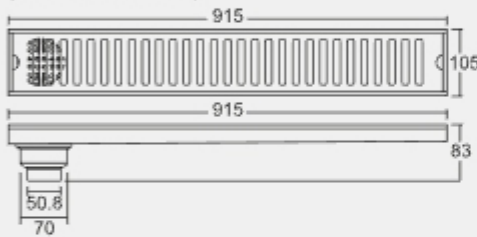

LARGE

Overall Size MRP (₹)
915 x 105 x 83 mm Glossy - ₹ 10930/-
(36 x 4 x 3.27 Inch)

BIG

Overall Size MRP (₹)
800 x 105 x 83 mm Glossy - ₹ 8930/-
(31.50 x 4 x 3.27 Inch)

SMALL

Overall Size MRP (₹)
600 x 105 x 83 mm Glossy - ₹ 7545/-
(23.63 x 4 x 3.27 Inch)