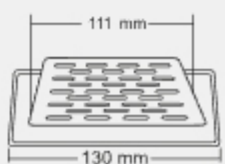

KELLY

BIG Overall Size
150 X 150 mm
(6x6 Inch)

MRP (₹)
Glossy - ₹ 700/-
Satin - ₹ 735/-

Thickness - Frame : 1 mm | Grating : 1.5mm

SMALL Overall Size
130 x 130 mm
(5x5 Inch)

MRP (₹)
Glossy - ₹ 595/-
Satin - ₹ 630/-