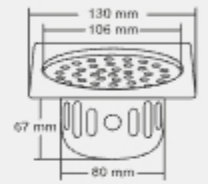

• AISI 304 (18/8) grade
stainless steel

ALEX

BIG
Overall Size
ø 150 mm (6 Inch)

MRP (₹)
Glossy - ₹ 890/-
Satin - ₹ 980/-

SMALL
Overall Size
ø 130 mm (5 Inch)

MRP (₹)
Glossy - ₹ 760/-
Satin - ₹ 850/-

Design Reg. Pending

ARION

BIG
Size: 6x6 Inch
150 X 150 mm

MRP (₹)
Glossy - ₹ 960/-
Satin - ₹ 1050/-

SMALL
Size: 5x5 Inch
130 x 130 mm

MRP (₹)
Glossy - ₹ 865/-
Satin - ₹ 950/-

Design Reg.

ASPEN

BIG
Overall Size
ø 150 mm (6 Inch)