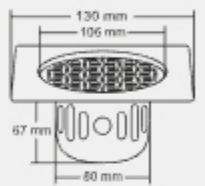

Material : Brass Nickel Plated

Design Reg.

AVEEL

BIG
Size : 6 inch
(ϕ 150 mm)

MRP (₹)
Glossy - ₹ 1595/-
Satin - ₹ 1685/-

Thickness - Frame : 1 mm | Grating : 1.5mm

SMALL
Size : 5 inch
(ϕ 130 mm)

MRP (₹)
Glossy - ₹ 1485/-
Satin - ₹ 1575/-

Design Reg. Pending

ZENITH

BIG
Size : 6 x 6 inch
(150 x 150 mm)

MRP (₹)
Glossy - ₹ 1595/-
Satin - ₹ 1685/-

Thickness - Frame : 1 mm | Grating : 1.5mm

SMALL
Size : 5 x 5 inch
(130 x 130 mm)

MRP (₹)
Glossy - ₹ 1485/-
Satin - ₹ 1575/-

Design Reg.

COVE

BIG
Size : 6 inch
(ϕ 150 mm)

MRP (₹)
Glossy - ₹ 1595/-
Satin - ₹ 1685/-

Thickness - Frame : 1 mm | Grating : 1.5mm

SMALL
Size : 5 inch
(ϕ 130 mm)

MRP (₹)
Glossy - ₹ 1485/-
Satin - ₹ 1575/-

Design Reg.