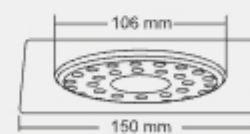

SMALL

Size : 5x5 Inch
130 x 130 mm

MRP (₹)
Glossy - ₹ 290/-
Satin - ₹ 320/-