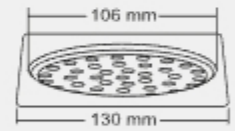

SMALL

Size : 5x5 Inch
130 x 130 mm

MRP (₹)
Glossy - ₹ 290/-
Satin - ₹ 320/-