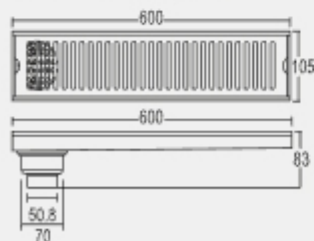

SMALL

Overall Size   MRP (₹)
600 x 105 x 83 mm   Glossy - ₹ 7545/-
(23.63 x 4 x 3.27 Inch)