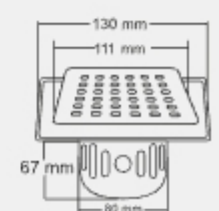

BARON

BIG

Overall Size
ø 150 mm (6 Inch)

MRP (₹)
Glossy - ₹ 1035/-
Satin - ₹ 1125/-

SMALL

Overall Size
ø 130 mm (5 Inch)

MRP (₹)
Glossy - ₹ 920/-
Satin - ₹ 1005/-

BENITO

BIG

Size: 6x6 Inch
150 X 150 mm

MRP (₹)
Glossy - ₹ 1155/-
Satin - ₹ 1240/-

SMALL

Size: 5x5 Inch
130 x 130 mm

MRP (₹)
Glossy - ₹ 1010/-
Satin - ₹ 1090/-

CORNEL

BIG

Size: 6x6 Inch
150 X 150 mm

MRP (₹)
Glossy - ₹ 1300/-
Satin - ₹ 1380/-

SMALL

Size: 5x5 Inch
130 x 130 mm

MRP (₹)
Glossy - ₹ 1155/-
Satin - ₹ 1240/-

CAMRON

BIG

Size: 6x6 Inch
150 X 150 mm

MRP (₹)
Glossy - ₹ 1300/-
Satin - ₹ 1385/-

SMALL

Size: 5x5 Inch
130 x 130 mm

MRP (₹)
Glossy - ₹ 1155/-
Satin - ₹ 1240/-

KEVIN

BIG

Size: 6x6 Inch
150 X 150 mm

MRP (₹)
Glossy - ₹ 1165/-
Satin - ₹ 1225/-

SMALL

Size: 5x5 Inch
130 x 130 mm

MRP (₹)
Glossy - ₹ 990/-
Satin - ₹ 1050/-

Thickness - Frame : 1 mm | Grating : 1.5mm

KIAN

BIG

Size: 6x6 Inch
150 X 150 mm

MRP (₹)
Glossy - ₹ 1165/-
Satin - ₹ 1225/-

SMALL

Size: 5x5 Inch
130 x 130 mm

MRP (₹)
Glossy - ₹ 990/-
Satin - ₹ 1050/-

Thickness - Frame : 1 mm | Grating : 1.5mm