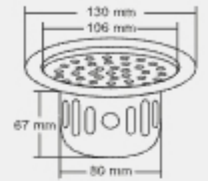

• AISI 304 (18/8) grade
stainless steel

ALEX

BIG
Overall Size
ø 150 mm (6 Inch)

MRP (₹)
Glossy - ₹ 890/-
Satin - ₹ 980/-

SMALL
Overall Size
ø 130 mm (5 Inch)

MRP (₹)
Glossy - ₹ 760/-
Satin - ₹ 850/-

Design Reg. Pending

ARION

BIG
Size: 6x6 Inch
150 X 150 mm

MRP (₹)
Glossy - ₹ 960/-
Satin - ₹ 1050/-

SMALL
Size: 5x5 Inch
130 x 130 mm

MRP (₹)
Glossy - ₹ 865/-
Satin - ₹ 950/-

Design Reg.

ASPEN

BIG
Overall Size
ø 150 mm (6 Inch)