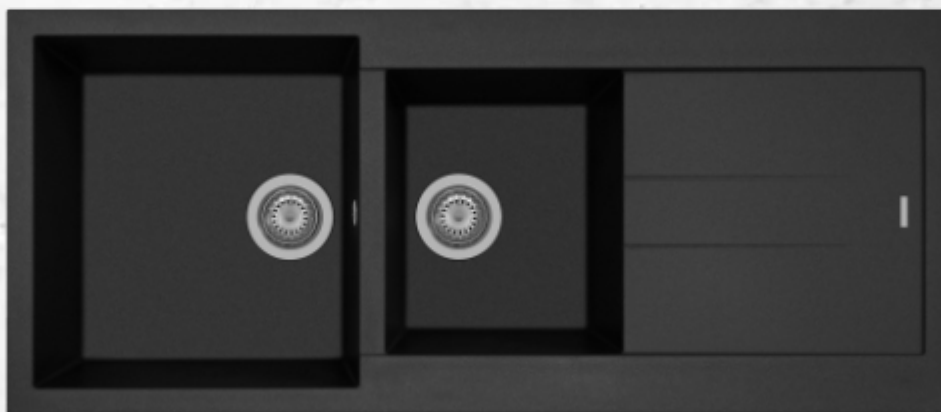

13 Models | **13** Sizes

Quartz
Premium Range

Add colour to your kitchen

Features

- Made from granite, ultra-granite and quartz compound material
- Optimum hygiene protection (dirt simply runs off)
- Naturally anti-bacterial
- Robust and easy to clean