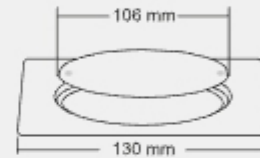

SMALL

Size : 5x5 Inch
130 x 130 mm

MRP (₹)
Glossy - ₹ 715/-
Satin - ₹ 745/-

MRP (₹)
Glossy - ₹ 625/-
Satin - ₹ 645/-