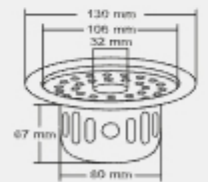

ALEX

BIG
Overall Size
ø 150 mm (6 Inch)

MRP (₹)
Glossy - ₹ 890/-
Satin - ₹ 980/-

SMALL
Overall Size
ø 130 mm (5 Inch)

MRP (₹)
Glossy - ₹ 760/-
Satin - ₹ 850/-

ARION

BIG
Size: 6x6 Inch
150 X 150 mm

MRP (₹)
Glossy - ₹ 960/-
Satin - ₹ 1050/-

SMALL
Size: 5x5 Inch
130 x 130 mm

MRP (₹)
Glossy - ₹ 865/-
Satin - ₹ 950/-

ASPEN

BIG
Overall Size
ø 150 mm (6 Inch)

MRP (₹)
Glossy - ₹ 1035/-
Satin - ₹ 1125/-

SMALL
Overall Size
ø 130 mm (5 Inch)

MRP (₹)
Glossy - ₹ 920/-
Satin - ₹ 1005/-

ALENA

BIG
Size: 6x6 Inch
150 X 150 mm

MRP (₹)
Glossy - ₹ 1155/-
Satin - ₹ 1240/-

SMALL
Size: 5x5 Inch
130 x 130 mm

MRP (₹)
Glossy - ₹ 1010/-
Satin - ₹ 1090/-

BELLA

BIG
Overall Size
ø 150 mm (6 Inch)

MRP (₹)
Glossy - ₹ 890/-
Satin - ₹ 980/-

SMALL
Overall Size
ø 130 mm (5 Inch)

MRP (₹)
Glossy - ₹ 760/-
Satin - ₹ 850/-

BENTO

BIG
Size: 6x6 Inch
150 X 150 mm

MRP (₹)
Glossy - ₹ 960/-
Satin - ₹ 1050/-

SMALL
Size: 5x5 Inch
130 x 130 mm

MRP (₹)
Glossy - ₹ 865/-
Satin - ₹ 950/-