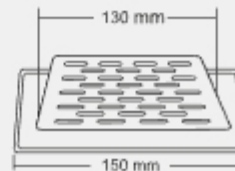

KELLY

BIG Overall Size
150 X 150 mm
(6x6 Inch)

MRP (₹)
Glossy - ₹ 700/-
Satin - ₹ 735/-

Thickness - Frame : 1 mm | Grating : 1.5mm

SMALL Overall Size
130 x 130 mm
(5x5 Inch)

MRP (₹)
Glossy - ₹ 595/-
Satin - ₹ 630/-