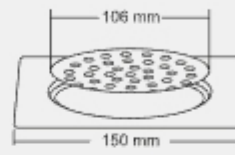

JERRY

BIG Size : 6x6 Inch
150 X 150 mm

MRP (₹)
Glossy - ₹ 500/-
Satin - ₹ 530/-

SMALL Size : 5x5 Inch
130 x 130 mm

MRP (₹)
Glossy - ₹ 425/-
Satin - ₹ 455/-

KROME

BIG Size : 6x6 Inch
150 X 150 mm

MRP (₹)
Glossy - ₹ 500/-
Satin - ₹ 530/-

SMALL Size : 5x5 Inch
130 x 130 mm

MRP (₹)
Glossy - ₹ 425/-
Satin - ₹ 455/-

MINI Size : 4x4 Inch
102 X 102 mm

MRP (₹)
Glossy - ₹ 255/-
Satin - ₹ 290/-

JUNIOR Size : 3 x 3 Inch
75 x 75 mm

MRP (₹)
Glossy - ₹ 230/-
Satin - ₹ 265/-

KEON

BIG Overall Size
ø 150 mm (6 In)

MRP (₹)
Glossy - ₹ 435/-
Satin - ₹ 465/-

SMALL Overall Size
ø 130 mm (5 Inch)

MRP (₹)
Glossy - ₹ 370/-
Satin - ₹ 405/-

KIARA

BIG Overall Size
150 X 150 mm
(6x6 Inch)

MRP (₹)
Glossy - ₹ 700/-
Satin - ₹ 735/-

Thickness - Frame : 1 mm | Grating : 1.5mm

SMALL Overall Size
130 x 130 mm
(5x5 Inch)

MRP (₹)
Glossy - ₹ 595/-
Satin - ₹ 630/-

KOBE

BIG Overall Size
150 X 150 mm
(6x6 Inch)

MRP (₹)
Glossy - ₹ 700/-
Satin - ₹ 735/-

Thickness - Frame : 1 mm | Grating : 1.5mm

SMALL Overall Size
130 x 130 mm
(5x5 Inch)

MRP (₹)
Glossy - ₹ 595/-
Satin - ₹ 630/-

KELLY

BIG Overall Size
150 X 150 mm
(6x6 Inch)

MRP (₹)
Glossy - ₹ 700/-
Satin - ₹ 735/-

Thickness - Frame : 1 mm | Grating : 1.5mm

SMALL Overall Size
130 x 130 mm
(5x5 Inch)

MRP (₹)
Glossy - ₹ 595/-
Satin - ₹ 630/-