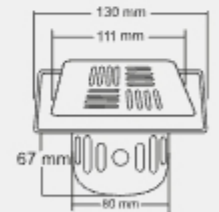

BARON

BIG

Overall Size
ø 150 mm (6 Inch)

MRP (₹)
Glossy - ₹ 1035/-
Satin - ₹ 1125/-

SMALL

Overall Size
ø 130 mm (5 Inch)

MRP (₹)
Glossy - ₹ 920/-
Satin - ₹ 1005/-

BENITO

BIG

Size: 6x6 Inch
150 X 150 mm

MRP (₹)
Glossy - ₹ 1155/-
Satin - ₹ 1240/-

SMALL

Size: 5x5 Inch
130 x 130 mm

MRP (₹)
Glossy - ₹ 1010/-
Satin - ₹ 1090/-

CORNEL

BIG

Size: 6x6 Inch
150 X 150 mm

MRP (₹)
Glossy - ₹ 1300/-
Satin - ₹ 1380/-

SMALL

Size: 5x5 Inch
130 x 130 mm

MRP (₹)
Glossy - ₹ 1155/-
Satin - ₹ 1240/-

CAMRON

BIG

Size: 6x6 Inch
150 X 150 mm

MRP (₹)
Glossy - ₹ 1300/-
Satin - ₹ 1385/-

SMALL

Size: 5x5 Inch
130 x 130 mm

MRP (₹)
Glossy - ₹ 1155/-
Satin - ₹ 1240/-

KEVIN

BIG

Size: 6x6 Inch
150 X 150 mm

MRP (₹)
Glossy - ₹ 1165/-
Satin - ₹ 1225/-

SMALL

Size: 5x5 Inch
130 x 130 mm

MRP (₹)
Glossy - ₹ 990/-
Satin - ₹ 1050/-

Thickness - Frame : 1 mm | Grating : 1.5mm

KIAN

BIG

Size: 6x6 Inch
150 X 150 mm

MRP (₹)
Glossy - ₹ 1165/-
Satin - ₹ 1225/-

SMALL

Size: 5x5 Inch
130 x 130 mm

MRP (₹)
Glossy - ₹ 990/-
Satin - ₹ 1050/-

Thickness - Frame : 1 mm | Grating : 1.5mm