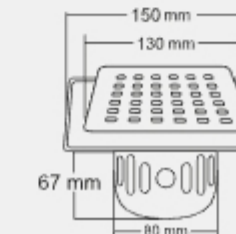

BARON

BIG

Overall Size
ø 150 mm (6 Inch)

MRP (₹)
Glossy - ₹ 1035/-
Satin - ₹ 1125/-

SMALL

Overall Size
ø 130 mm (5 Inch)

MRP (₹)
Glossy - ₹ 920/-
Satin - ₹ 1005/-

BENITO

BIG

Size: 6x6 Inch
150 X 150 mm

MRP (₹)
Glossy - ₹ 1155/-
Satin - ₹ 1240/-

SMALL

Size: 5x5 Inch
130 x 130 mm

MRP (₹)
Glossy - ₹ 1010/-
Satin - ₹ 1090/-

CORNEL

BIG

Size: 6x6 Inch
150 X 150 mm

MRP (₹)
Glossy - ₹ 1300/-
Satin - ₹ 1380/-

SMALL

Size: 5x5 Inch
130 x 130 mm

MRP (₹)
Glossy - ₹ 1155/-
Satin - ₹ 1240/-

CAMRON

BIG

Size: 6x6 Inch
150 X 150 mm

MRP (₹)
Glossy - ₹ 1300/-
Satin - ₹ 1385/-

SMALL

Size: 5x5 Inch
130 x 130 mm

MRP (₹)
Glossy - ₹ 1155/-
Satin - ₹ 1240/-

KEVIN

BIG

Size: 6x6 Inch
150 X 150 mm

MRP (₹)
Glossy - ₹ 1165/-
Satin - ₹ 1225/-

SMALL

Size: 5x5 Inch
130 x 130 mm

MRP (₹)
Glossy - ₹ 990/-
Satin - ₹ 1050/-

Thickness - Frame : 1 mm | Grating : 1.5mm

KIAN

BIG

Size: 6x6 Inch
150 X 150 mm

MRP (₹)
Glossy - ₹ 1165/-
Satin - ₹ 1225/-

SMALL

Size: 5x5 Inch
130 x 130 mm

MRP (₹)
Glossy - ₹ 990/-
Satin - ₹ 1050/-

Thickness - Frame : 1 mm | Grating : 1.5mm