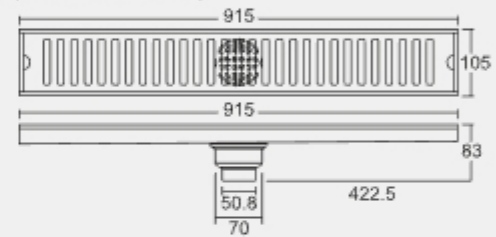

LARGE

Overall Size MRP (₹)
915 x 105 x 83 mm Glossy - ₹ 10930/-
(36 x 4 x 3.27 Inch)

BIG

Overall Size MRP (₹)
800 x 105 x 83 mm Glossy - ₹ 8930/-
(31.50 x 4 x 3.27 Inch)

SMALL

Overall Size MRP (₹)
600 x 105 x 83 mm Glossy - ₹ 7545/-
(23.63 x 4 x 3.27 Inch)