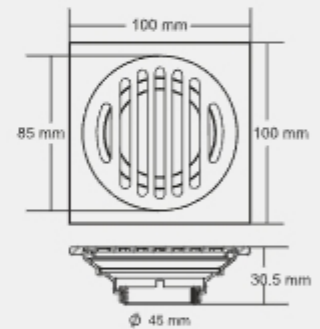

LILY

New Model

Overall Size

100 x 100 mm (4 x 4 inch)

MRP (₹) 3290/-

Material : Brass Nickel Plated

LENON

New Model

Overall Size

100 x 100 mm (4 x 4 inch)

MRP (₹) 3510/-

Material : Brass

Color : Gun - Grey

LARRY

New Model

Tile Insert 12 mm Tray

Overall Size

Ø 100 (4 inch)

MRP (₹) 4260/-

Material : Brass Nickel Plated