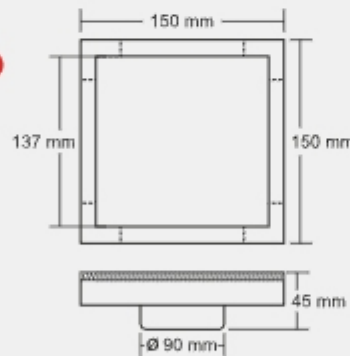

BIG

Overall Size
150 x 150 mm
(6 x 6 Inch)

Satin MRP (₹) 4170/-