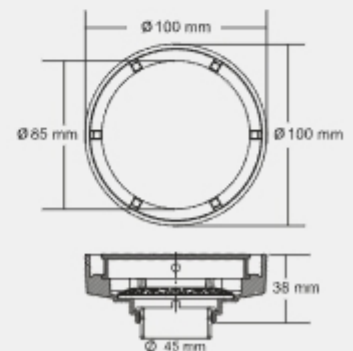

Material : Brass Nickel Plated

Design Reg.

AVEEL

BIG
Size : 6 inch
(ϕ 150 mm)

MRP (₹)
Glossy - ₹ 1595/-
Satin - ₹ 1685/-

Thickness - Frame : 1 mm | Grating : 1.5mm

SMALL
Size : 5 inch
(ϕ 130 mm)

MRP (₹)
Glossy - ₹ 1485/-
Satin - ₹ 1575/-