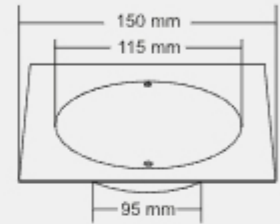

MRP (₹)
Glossy - ₹ 1300/-
Satin - ₹ 1340/-

Design Reg.

NOLITA

BIG

Size : 6 x 6 inch
(150 x 150 mm)

MRP (₹)
Glossy - ₹ 1410/-
Satin - ₹ 1450/-

Thickness - Frame : 1 mm | Grating : 1.5mm

SMALL

Size : 5 x 5 inch
(130 x 130 mm)

MRP (₹)
Glossy - ₹ 1300/-
Satin - ₹ 1340/-

Design Reg.

ALDEN

Overall Size
150 x 150 mm (6 x 6 inch) 3 pcs

MRP (₹)
Glossy - ₹ 1350/-
Satin - ₹ 1420/-

Thickness
Grating : 1mm
Frame : 2 mm
Top Cover : 2 mm

ALISON

Overall Size
150 x 150 mm (6 x 6 inch) 2 pcs

MRP (₹)
Glossy - ₹ 1240/-
Satin - ₹ 1310/-

Thickness : 2 mm

ALLYCO

Overall Size
150 x 150 mm (6 x 6 inch) 2 pcs

MRP (₹)
Glossy - ₹ 1200/-
Satin - ₹ 1240/-