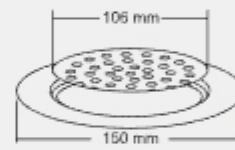

JERRY

BIG Size : 6x6 Inch
150 X 150 mm

MRP (₹)
Glossy - ₹ 500/-
Satin - ₹ 530/-

SMALL Size : 5x5 Inch
130 x 130 mm

MRP (₹)
Glossy - ₹ 425/-
Satin - ₹ 455/-

KROME

BIG Size : 6x6 Inch
150 X 150 mm

MRP (₹)
Glossy - ₹ 500/-
Satin - ₹ 530/-

SMALL Size : 5x5 Inch
130 x 130 mm

MRP (₹)
Glossy - ₹ 425/-
Satin - ₹ 455/-

MINI Size : 4x4 Inch
102 X 102 mm

MRP (₹)
Glossy - ₹ 255/-
Satin - ₹ 290/-

JUNIOR Size : 3 x 3 Inch
75 x 75 mm

MRP (₹)
Glossy - ₹ 230/-
Satin - ₹ 265/-

KEON

BIG Overall Size
ø 150 mm (6 In)

MRP (₹)
Glossy - ₹ 435/-
Satin - ₹ 465/-

SMALL Overall Size
ø 130 mm (5 Inch)

MRP (₹)
Glossy - ₹ 370/-
Satin - ₹ 405/-

KIARA

BIG Overall Size
150 X 150 mm
(6x6 Inch)

MRP (₹)
Glossy - ₹ 700/-
Satin - ₹ 735/-

Thickness - Frame : 1 mm | Grating : 1.5mm

SMALL Overall Size
130 x 130 mm
(5x5 Inch)

MRP (₹)
Glossy - ₹ 595/-
Satin - ₹ 630/-

KOBE

BIG Overall Size
150 X 150 mm
(6x6 Inch)

MRP (₹)
Glossy - ₹ 700/-
Satin - ₹ 735/-

Thickness - Frame : 1 mm | Grating : 1.5mm

SMALL Overall Size
130 x 130 mm
(5x5 Inch)

MRP (₹)
Glossy - ₹ 595/-
Satin - ₹ 630/-

KELLY

BIG Overall Size
150 X 150 mm
(6x6 Inch)

MRP (₹)
Glossy - ₹ 700/-
Satin - ₹ 735/-

Thickness - Frame : 1 mm | Grating : 1.5mm

SMALL Overall Size
130 x 130 mm
(5x5 Inch)

MRP (₹)
Glossy - ₹ 595/-
Satin - ₹ 630/-