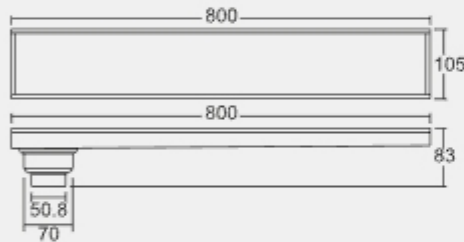

BIG

Overall Size
800 x 105 x 83 mm
(31.50 x 4 x 3.27 Inch)

MRP (₹) Glossy - ₹ 12705/-