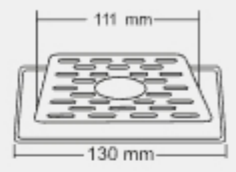

KYLO

BIG

Overall Size
150 X 150 mm
(6x6 Inch)

MRP (₹)
Glossy - ₹ 700/-
Satin - ₹ 735/-

Thickness - Frame : 1 mm | Grating : 1.5mm

SMALL

Overall Size
130 x 130 mm
(5x5 Inch)

MRP (₹)
Glossy - ₹ 595/-
Satin - ₹ 630/-