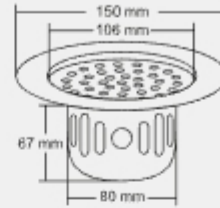

• AISI 304 (18/8) grade
stainless steel

ALEX

BIG
Overall Size
ø 150 mm (6 Inch)

MRP (₹)
Glossy - ₹ 890/-
Satin - ₹ 980/-

SMALL
Overall Size
ø 130 mm (5 Inch)

MRP (₹)
Glossy - ₹ 760/-
Satin - ₹ 850/-

Design Reg. Pending

ARION

BIG
Size: 6x6 Inch
150 X 150 mm

MRP (₹)
Glossy - ₹ 960/-
Satin - ₹ 1050/-

SMALL
Size: 5x5 Inch
130 x 130 mm

MRP (₹)
Glossy - ₹ 865/-
Satin - ₹ 950/-

Design Reg.

ASPEN

BIG
Overall Size
ø 150 mm (6 Inch)