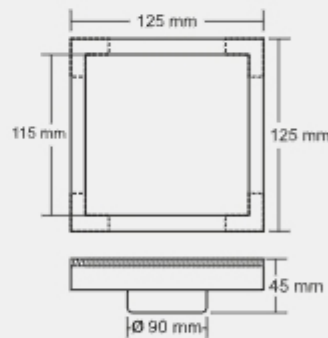

Material : Brass Chrome Plated

BIG

Overall Size
150 x 150 mm
(6 x 6 Inch)

MRP (₹) 7545/-

SMALL

Overall Size
125 x 125 mm
(5 x 5 Inch)

MRP (₹) 5120/-

MINI

BIG

Overall Size
150 x 150 mm
(6 x 6 Inch)

Satin MRP (₹) 4170/-

SMALL

Overall Size
125 x 125 mm
(5 x 5 Inch)

Satin MRP (₹) 3620/-

LEO

Tile Insert 12 mm Tray