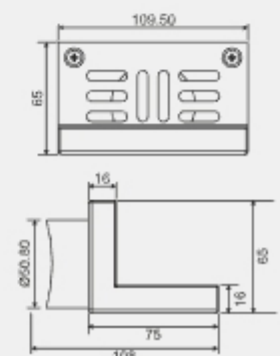

MRP (₹)
Glossy - ₹ 540/-
Satin - ₹ 580/-

Thickness
Grating : 1mm
Frame : 2 mm

LARK

Overall Size
109.5 x 75 x 65 mm
(4.31 x 2.95 x 2.56 inch)

MRP (₹)
5280/-

Thickness
Grating : 1mm
Frame : 1.2 mm

LEROY

Tile Insert 12 mm Tray

Material : Brass Chrome Plated

BIG

Overall Size
150 x 150 mm
(6 x 6 Inch)

MRP (₹) 7545/-

SMALL

Overall Size
125 x 125 mm
(5 x 5 Inch)

MRP (₹) 5120/-

MINI