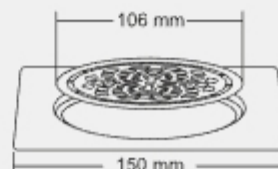

Size : 6 x 6 inch
(150 x 150 mm)

MRP (₹)
Glossy - ₹ 1080/-
Satin - ₹ 1120/-

Thickness - Frame : 1 mm | Grating : 1.5mm

SMALL

Size : 5 x 5 inch
(130 x 130 mm)

MRP (₹)
Glossy - ₹ 970/-
Satin - ₹ 1010/-

Design Reg. Pending