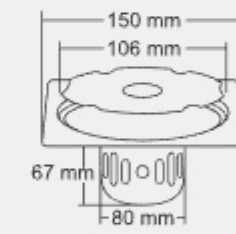

BARON

BIG

Overall Size
ø 150 mm (6 Inch)

MRP (₹)
Glossy - ₹ 1035/-
Satin - ₹ 1125/-

SMALL

Overall Size
ø 130 mm (5 Inch)

MRP (₹)
Glossy - ₹ 920/-
Satin - ₹ 1005/-

BENITO

BIG

Size: 6x6 Inch
150 X 150 mm

MRP (₹)
Glossy - ₹ 1155/-
Satin - ₹ 1240/-

SMALL

Size: 5x5 Inch
130 x 130 mm

MRP (₹)
Glossy - ₹ 1010/-
Satin - ₹ 1090/-

CORNEL

BIG

Size: 6x6 Inch
150 X 150 mm

MRP (₹)
Glossy - ₹ 1300/-
Satin - ₹ 1380/-

SMALL

Size: 5x5 Inch
130 x 130 mm

MRP (₹)
Glossy - ₹ 1155/-
Satin - ₹ 1240/-

CAMRON

BIG

Size: 6x6 Inch
150 X 150 mm

MRP (₹)
Glossy - ₹ 1300/-
Satin - ₹ 1385/-

SMALL

Size: 5x5 Inch
130 x 130 mm

MRP (₹)
Glossy - ₹ 1155/-
Satin - ₹ 1240/-

KEVIN

BIG

Size: 6x6 Inch
150 X 150 mm

MRP (₹)
Glossy - ₹ 1165/-
Satin - ₹ 1225/-

SMALL

Size: 5x5 Inch
130 x 130 mm

MRP (₹)
Glossy - ₹ 990/-
Satin - ₹ 1050/-

Thickness - Frame : 1 mm | Grating : 1.5mm

KIAN

BIG

Size: 6x6 Inch
150 X 150 mm

MRP (₹)
Glossy - ₹ 1165/-
Satin - ₹ 1225/-

SMALL

Size: 5x5 Inch
130 x 130 mm

MRP (₹)
Glossy - ₹ 990/-
Satin - ₹ 1050/-

Thickness - Frame : 1 mm | Grating : 1.5mm