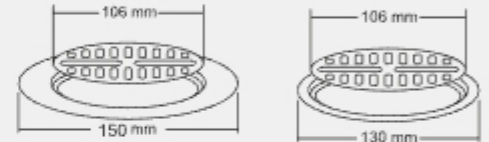

CALVIN

BIG

Size : 6x6 Inch
150 X 150 mm

MRP (₹)
Glossy - ₹ 640/-
Satin - ₹ 670/-

SMALL

Size : 5x5 Inch
130 x 130 mm

MRP (₹)
Glossy - ₹ 535/-
Satin - ₹ 570/-

MINI

Size : 4 x 4 Inch
102 x 102 mm

MRP (₹)
Glossy - ₹ 325/-
Satin - ₹ 360/-

CLARA

BIG

Size : 6x6 Inch
150 X 150 mm

MRP (₹)
Glossy - ₹ 640/-
Satin - ₹ 670/-

SMALL

Size : 5x5 Inch
130 x 130 mm

MRP (₹)
Glossy - ₹ 535/-
Satin - ₹ 570/-

ELINA

BIG

Overall Size
ø 150 mm (6 Inch)

MRP (₹)
Glossy - ₹ 500/-
Satin - ₹ 530/-

SMALL

Overall Size
ø 130 mm (5 Inch)

MRP (₹)
Glossy - ₹ 440/-
Satin - ₹ 480/-

ELVIN

BIG

Size : 6x6 Inch
150 X 150 mm

MRP (₹)
Glossy - ₹ 585/-
Satin - ₹ 615/-

SMALL

Size : 5x5 Inch
130 x 130 mm

MRP (₹)
Glossy - ₹ 505/-
Satin - ₹ 535/-

ELIA

BIG

Overall Size
ø 150 mm (6 Inch)

MRP (₹)
Glossy - ₹ 500/-
Satin - ₹ 530/-

SMALL

Overall Size
ø 130 mm (5 Inch)

MRP (₹)
Glossy - ₹ 440/-
Satin - ₹ 480/-

ERICA

BIG

Size : 6x6 Inch
150 X 150 mm

MRP (₹)
Glossy - ₹ 585/-
Satin - ₹ 615/-

SMALL

Size : 5x5 Inch
130 x 130 mm

MRP (₹)
Glossy - ₹ 505/-
Satin - ₹ 535/-

JAYCE

BIG

Overall Size
ø 150 mm (6 Inch)

MRP (₹)
Glossy - ₹ 435/-
Satin - ₹ 465/-

SMALL

Overall Size
ø 130 mm (5 Inch)

MRP (₹)
Glossy - ₹ 370/-
Satin - ₹ 405/-