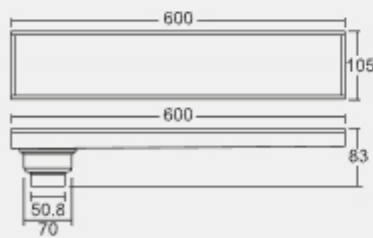

MRP (₹) Glossy - ₹ 12705/-

BIG

Overall Size
800 x 105 x 83 mm
(31.50 x 4 x 3.27 Inch)

MRP (₹) Glossy - ₹ 12705/-

SMALL

Overall Size
600 x 105 x 83 mm
(23.62 x 4 x 3.27 Inch)

MRP (₹) 10570/-

SMALL

Overall Size
600 x 105 x 83 mm
(23.62 x 4 x 3.27 Inch)

MRP (₹) 10570/-

MINI

Overall Size
450 x 105 x 100 mm
17.75 x 4 x 4 inch

MRP (₹)
Glossy - ₹ 10030/-

MINI

Overall Size
450 x 105 x 100 mm
17.75 x 4 x 4 inch