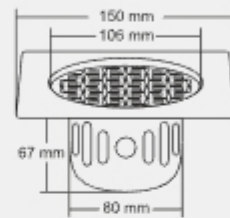

Material : Brass Nickel Plated

Design Reg.

AVEEL

BIG
Size : 6 inch
(ϕ 150 mm)

MRP (₹)
Glossy - ₹ 1595/-
Satin - ₹ 1685/-

Thickness - Frame : 1 mm | Grating : 1.5mm

SMALL
Size : 5 inch
(ϕ 130 mm)

MRP (₹)
Glossy - ₹ 1485/-
Satin - ₹ 1575/-

Design Reg. Pending

ZENITH

BIG
Size : 6 x 6 inch
(150 x 150 mm)

MRP (₹)
Glossy - ₹ 1595/-
Satin - ₹ 1685/-

Thickness - Frame : 1 mm | Grating : 1.5mm

SMALL
Size : 5 x 5 inch
(130 x 130 mm)

MRP (₹)
Glossy - ₹ 1485/-
Satin - ₹ 1575/-

Design Reg.

COVE

BIG
Size : 6 inch
(ϕ 150 mm)

MRP (₹)
Glossy - ₹ 1595/-
Satin - ₹ 1685/-

Thickness - Frame : 1 mm | Grating : 1.5mm

SMALL
Size : 5 inch
(ϕ 130 mm)

MRP (₹)
Glossy - ₹ 1485/-
Satin - ₹ 1575/-

Design Reg.