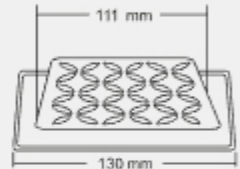

PEDRALI

BIG

Size : 6 x 6 inch
(150 x 150 mm)

MRP (₹)
Glossy - ₹ 1410/-
Satin - ₹ 1450/-

Thickness - Frame : 1 mm | Grating : 1.5mm

SMALL

Size : 5 x 5 inch
(130 x 130 mm)

MRP (₹)
Glossy - ₹ 1300/-
Satin - ₹ 1340/-

WINDSOR

BIG

Size : 6 x 6 inch
(150 x 150 mm)

MRP (₹)
Glossy - ₹ 1410/-
Satin - ₹ 1450/-

Thickness - Frame : 1 mm | Grating : 1.5mm

SMALL

Size : 5 x 5 inch
(130 x 130 mm)

MRP (₹)
Glossy - ₹ 1300/-
Satin - ₹ 1340/-

NOLITA

BIG

Size : 6 x 6 inch
(150 x 150 mm)

MRP (₹)
Glossy - ₹ 1410/-
Satin - ₹ 1450/-

Thickness - Frame : 1 mm | Grating : 1.5mm

SMALL

Size : 5 x 5 inch
(130 x 130 mm)

MRP (₹)
Glossy - ₹ 1300/-
Satin - ₹ 1340/-