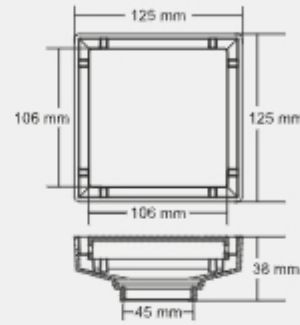

Material : Brass Chrome Plated

BIG

Overall Size
150 x 150 mm
(6 x 6 Inch)

MRP (₹) 7545/-

SMALL

Overall Size
125 x 125 mm
(5 x 5 Inch)

MRP (₹) 5120/-

MINI