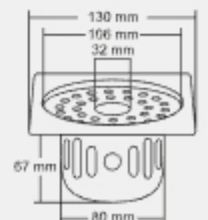

ALEX

BIG
Overall Size
ø 150 mm (6 Inch)

MRP (₹)
Glossy - ₹ 890/-
Satin - ₹ 980/-

SMALL
Overall Size
ø 130 mm (5 Inch)

MRP (₹)
Glossy - ₹ 760/-
Satin - ₹ 850/-

ARION

BIG
Size: 6x6 Inch
150 X 150 mm

MRP (₹)
Glossy - ₹ 960/-
Satin - ₹ 1050/-

SMALL
Size: 5x5 Inch
130 x 130 mm

MRP (₹)
Glossy - ₹ 865/-
Satin - ₹ 950/-

ASPEN

BIG
Overall Size
ø 150 mm (6 Inch)

MRP (₹)
Glossy - ₹ 1035/-
Satin - ₹ 1125/-

SMALL
Overall Size
ø 130 mm (5 Inch)

MRP (₹)
Glossy - ₹ 920/-
Satin - ₹ 1005/-

ALENA

BIG
Size: 6x6 Inch
150 X 150 mm

MRP (₹)
Glossy - ₹ 1155/-
Satin - ₹ 1240/-

SMALL
Size: 5x5 Inch
130 x 130 mm

MRP (₹)
Glossy - ₹ 1010/-
Satin - ₹ 1090/-

BELLA

BIG
Overall Size
ø 150 mm (6 Inch)

MRP (₹)
Glossy - ₹ 890/-
Satin - ₹ 980/-

SMALL
Overall Size
ø 130 mm (5 Inch)

MRP (₹)
Glossy - ₹ 760/-
Satin - ₹ 850/-

BENTO

BIG
Size: 6x6 Inch
150 X 150 mm

MRP (₹)
Glossy - ₹ 960/-
Satin - ₹ 1050/-

SMALL
Size: 5x5 Inch
130 x 130 mm

MRP (₹)
Glossy - ₹ 865/-
Satin - ₹ 950/-