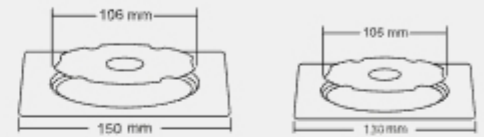

CALVIN

BIG

Size : 6x6 Inch
150 X 150 mm

MRP (₹)
Glossy - ₹ 640/-
Satin - ₹ 670/-

SMALL

Size : 5x5 Inch
130 x 130 mm

MRP (₹)
Glossy - ₹ 535/-
Satin - ₹ 570/-

MINI

Size : 4 x 4 Inch
102 x 102 mm

MRP (₹)
Glossy - ₹ 325/-
Satin - ₹ 360/-

CLARA

BIG

Size : 6x6 Inch
150 X 150 mm

MRP (₹)
Glossy - ₹ 640/-
Satin - ₹ 670/-

SMALL

Size : 5x5 Inch
130 x 130 mm

MRP (₹)
Glossy - ₹ 535/-
Satin - ₹ 570/-

ELINA

BIG

Overall Size
ø 150 mm (6 Inch)

MRP (₹)
Glossy - ₹ 500/-
Satin - ₹ 530/-

SMALL

Overall Size
ø 130 mm (5 Inch)

MRP (₹)
Glossy - ₹ 440/-
Satin - ₹ 480/-

ELVIN

BIG

Size : 6x6 Inch
150 X 150 mm

MRP (₹)
Glossy - ₹ 585/-
Satin - ₹ 615/-

SMALL

Size : 5x5 Inch
130 x 130 mm

MRP (₹)
Glossy - ₹ 505/-
Satin - ₹ 535/-

ELIA

BIG

Overall Size
ø 150 mm (6 Inch)

MRP (₹)
Glossy - ₹ 500/-
Satin - ₹ 530/-

SMALL

Overall Size
ø 130 mm (5 Inch)

MRP (₹)
Glossy - ₹ 440/-
Satin - ₹ 480/-

ERICA

BIG

Size : 6x6 Inch
150 X 150 mm

MRP (₹)
Glossy - ₹ 585/-
Satin - ₹ 615/-

SMALL

Size : 5x5 Inch
130 x 130 mm

MRP (₹)
Glossy - ₹ 505/-
Satin - ₹ 535/-

JAYCE

BIG

Overall Size
ø 150 mm (6 Inch)

MRP (₹)
Glossy - ₹ 435/-
Satin - ₹ 465/-

SMALL

Overall Size
ø 130 mm (5 Inch)

MRP (₹)
Glossy - ₹ 370/-
Satin - ₹ 405/-