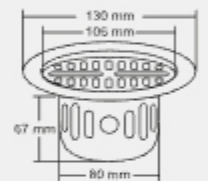

ALEX

BIG
Overall Size
ø 150 mm (6 Inch)

MRP (₹)
Glossy - ₹ 890/-
Satin - ₹ 980/-

SMALL
Overall Size
ø 130 mm (5 Inch)

MRP (₹)
Glossy - ₹ 760/-
Satin - ₹ 850/-

ARION

BIG
Size: 6x6 Inch
150 X 150 mm

MRP (₹)
Glossy - ₹ 960/-
Satin - ₹ 1050/-

SMALL
Size: 5x5 Inch
130 x 130 mm

MRP (₹)
Glossy - ₹ 865/-
Satin - ₹ 950/-

ASPEN

BIG
Overall Size
ø 150 mm (6 Inch)

MRP (₹)
Glossy - ₹ 1035/-
Satin - ₹ 1125/-

SMALL
Overall Size
ø 130 mm (5 Inch)

MRP (₹)
Glossy - ₹ 920/-
Satin - ₹ 1005/-

ALENA

BIG
Size: 6x6 Inch
150 X 150 mm

MRP (₹)
Glossy - ₹ 1155/-
Satin - ₹ 1240/-

SMALL
Size: 5x5 Inch
130 x 130 mm

MRP (₹)
Glossy - ₹ 1010/-
Satin - ₹ 1090/-

BELLA

BIG
Overall Size
ø 150 mm (6 Inch)

MRP (₹)
Glossy - ₹ 890/-
Satin - ₹ 980/-

SMALL
Overall Size
ø 130 mm (5 Inch)

MRP (₹)
Glossy - ₹ 760/-
Satin - ₹ 850/-

BENTO

BIG
Size: 6x6 Inch
150 X 150 mm

MRP (₹)
Glossy - ₹ 960/-
Satin - ₹ 1050/-

SMALL
Size: 5x5 Inch
130 x 130 mm

MRP (₹)
Glossy - ₹ 865/-
Satin - ₹ 950/-