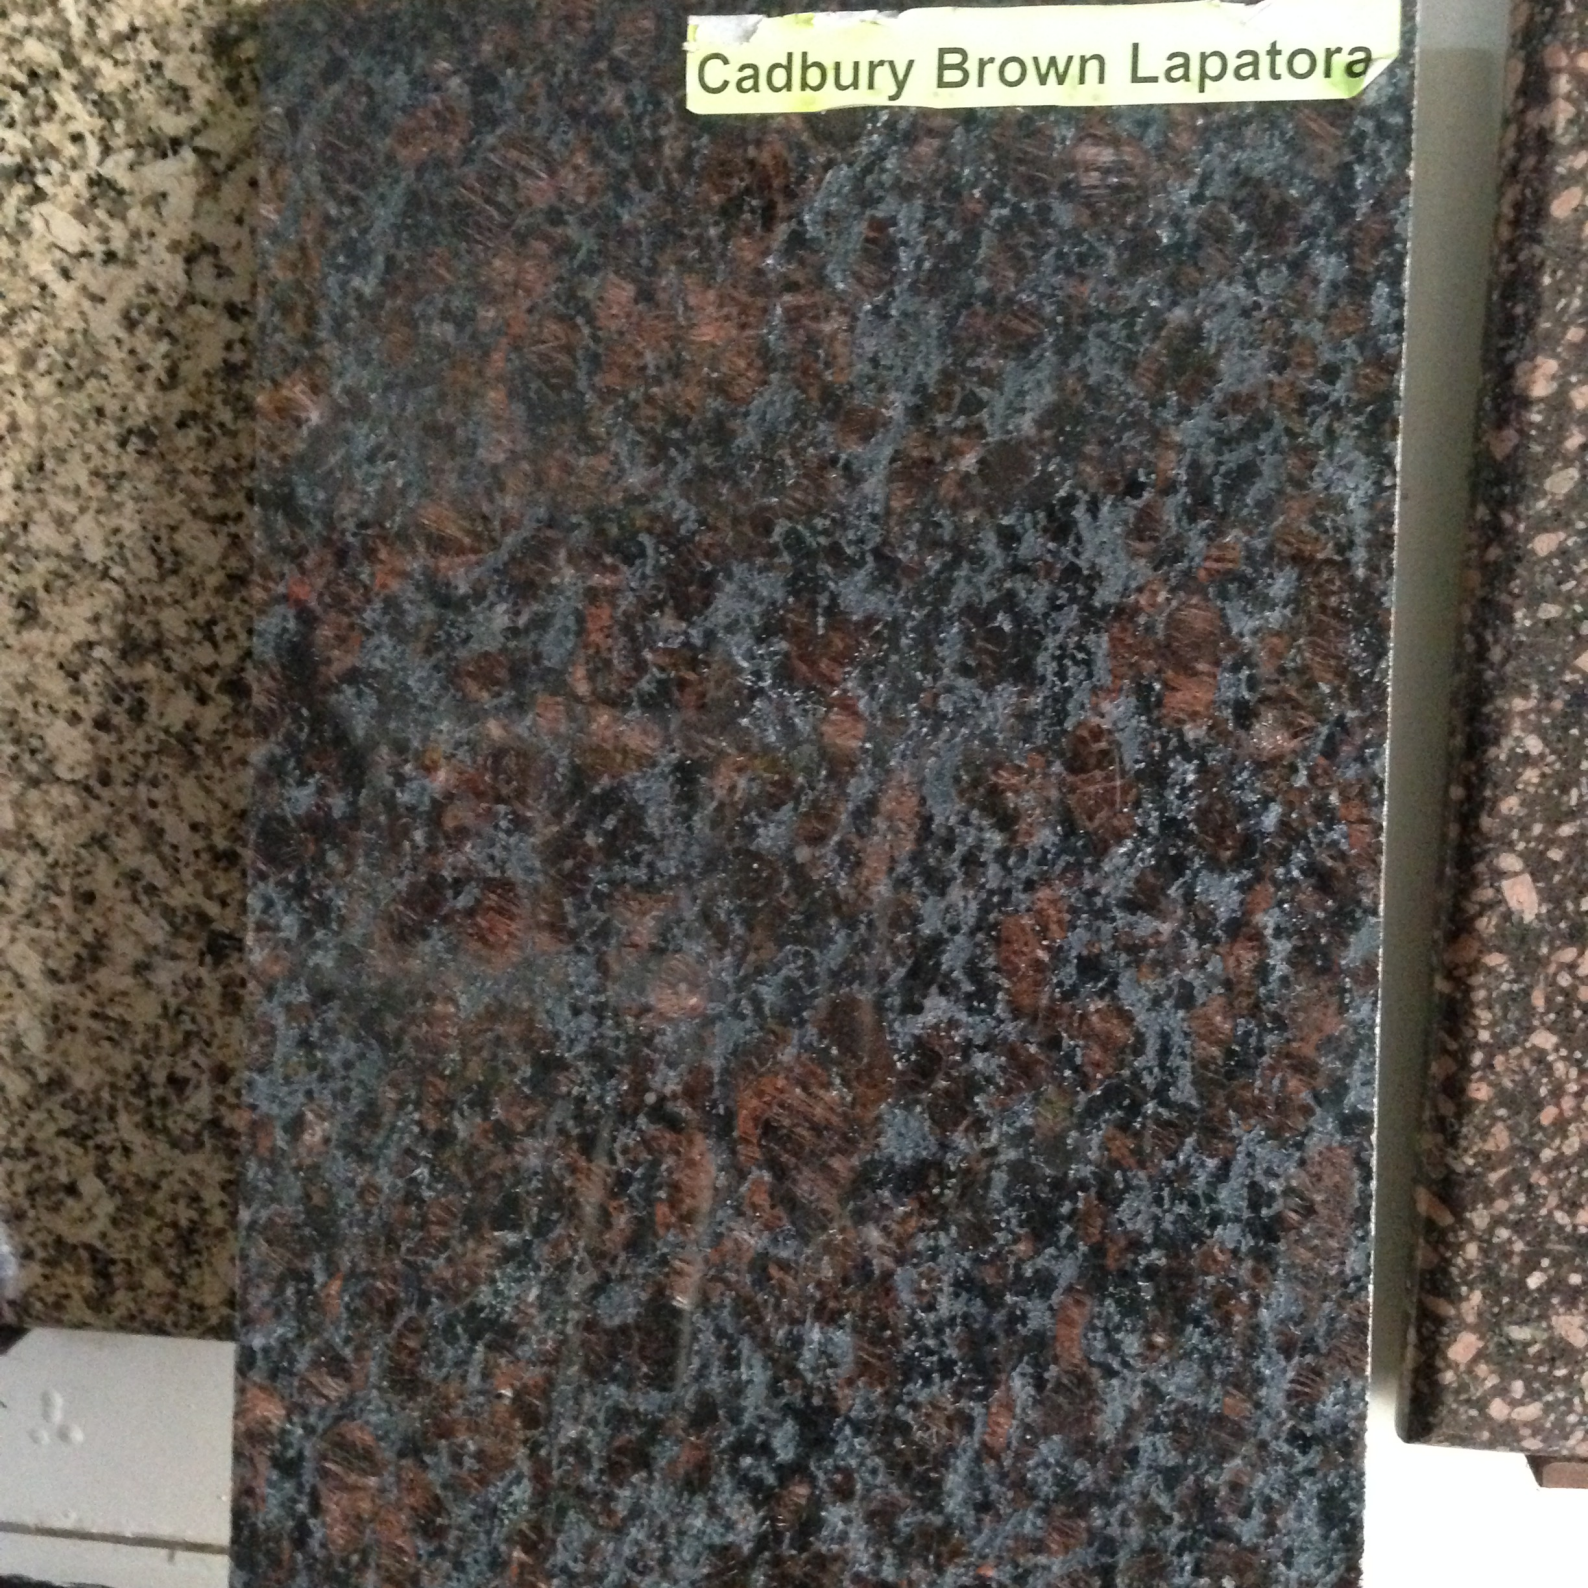

Statuario

A rectangular sample of Statuario marble. The marble has a white base color with prominent, irregular grey and light brown veins running across the surface. The veins vary in thickness and direction, creating a classic Statuario pattern. The sample is mounted on a light-colored, textured background, possibly a wall or a display board.

Ambrosia Green

Tel Black(New)

Jet Black Spot

Premium Black

Cadbury Brown Star

Himalaya Blue

Atlantic Gold(New)

Atlantic Gold
New

Cadbury Brown(New)

M. Black

M. Black

Daisy Blue

Classic Paradiso

Cadbury Brown Lapatora

Crystal Yellow

Kashmir Gold

Chicago White

Voilet Paradiso

Walnut Brown

Roman White

Cats Eye Brown

Vizag Blue

Multi Red

Royal Pink