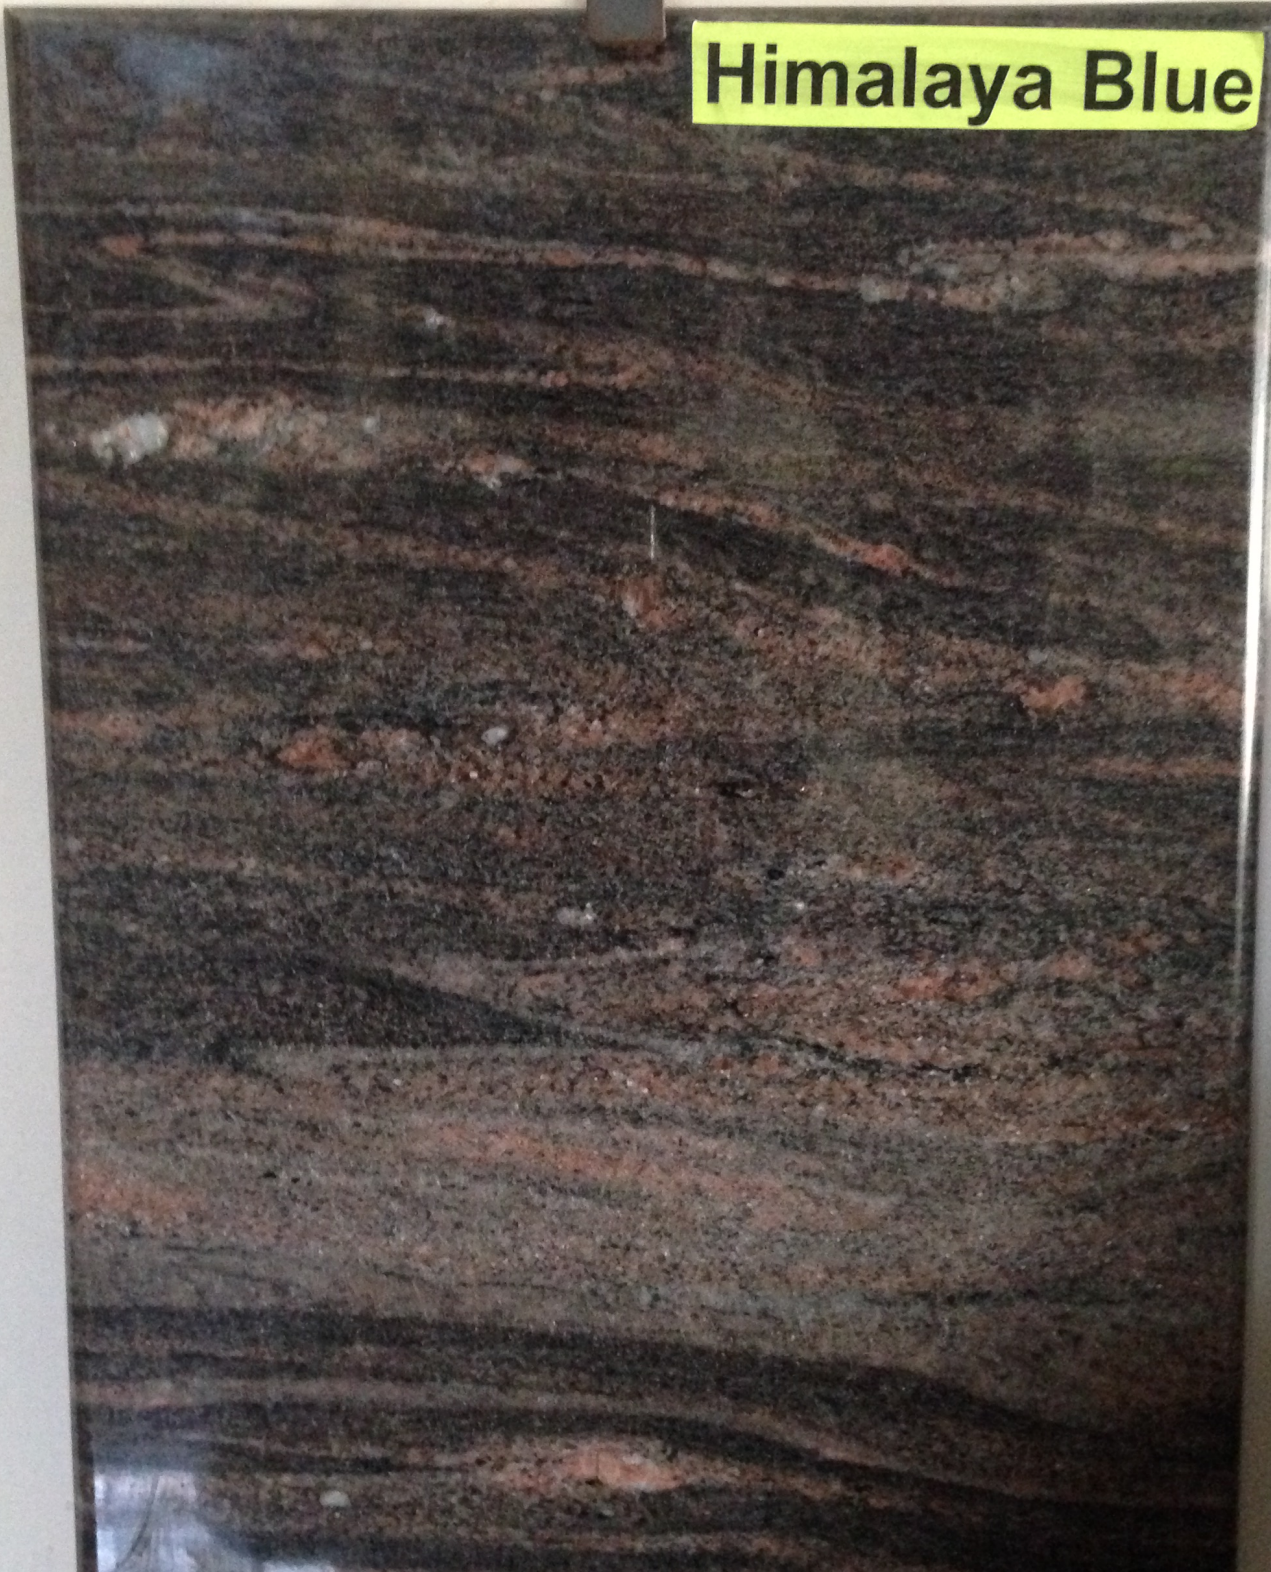

Statuario

A rectangular sample of Statuario marble. The marble has a white base color with prominent, irregular grey and light brown veins running across the surface. The veins vary in thickness and direction, creating a classic Statuario pattern. The sample is mounted on a light-colored, textured background, possibly a wall or a display board.

Jet Black - 2

75
33
10/11

Black Pearl

Black Galaxy

Cats Eye Red

Jet Black

Jet Black

Fire Red

Ambrosia Green

Tel Black(New)

Jet Black Spot

Premium Black

Cadbury Brown Star

Himalaya Blue

Atlantic Gold(New)

Atlantic Gold
New

Cadbury Brown(New)

M. Black

M. Black

Daisy Blue

Classic Paradiso

Cadbury Brown Lapatora

Crystal Yellow

Kashmir Gold