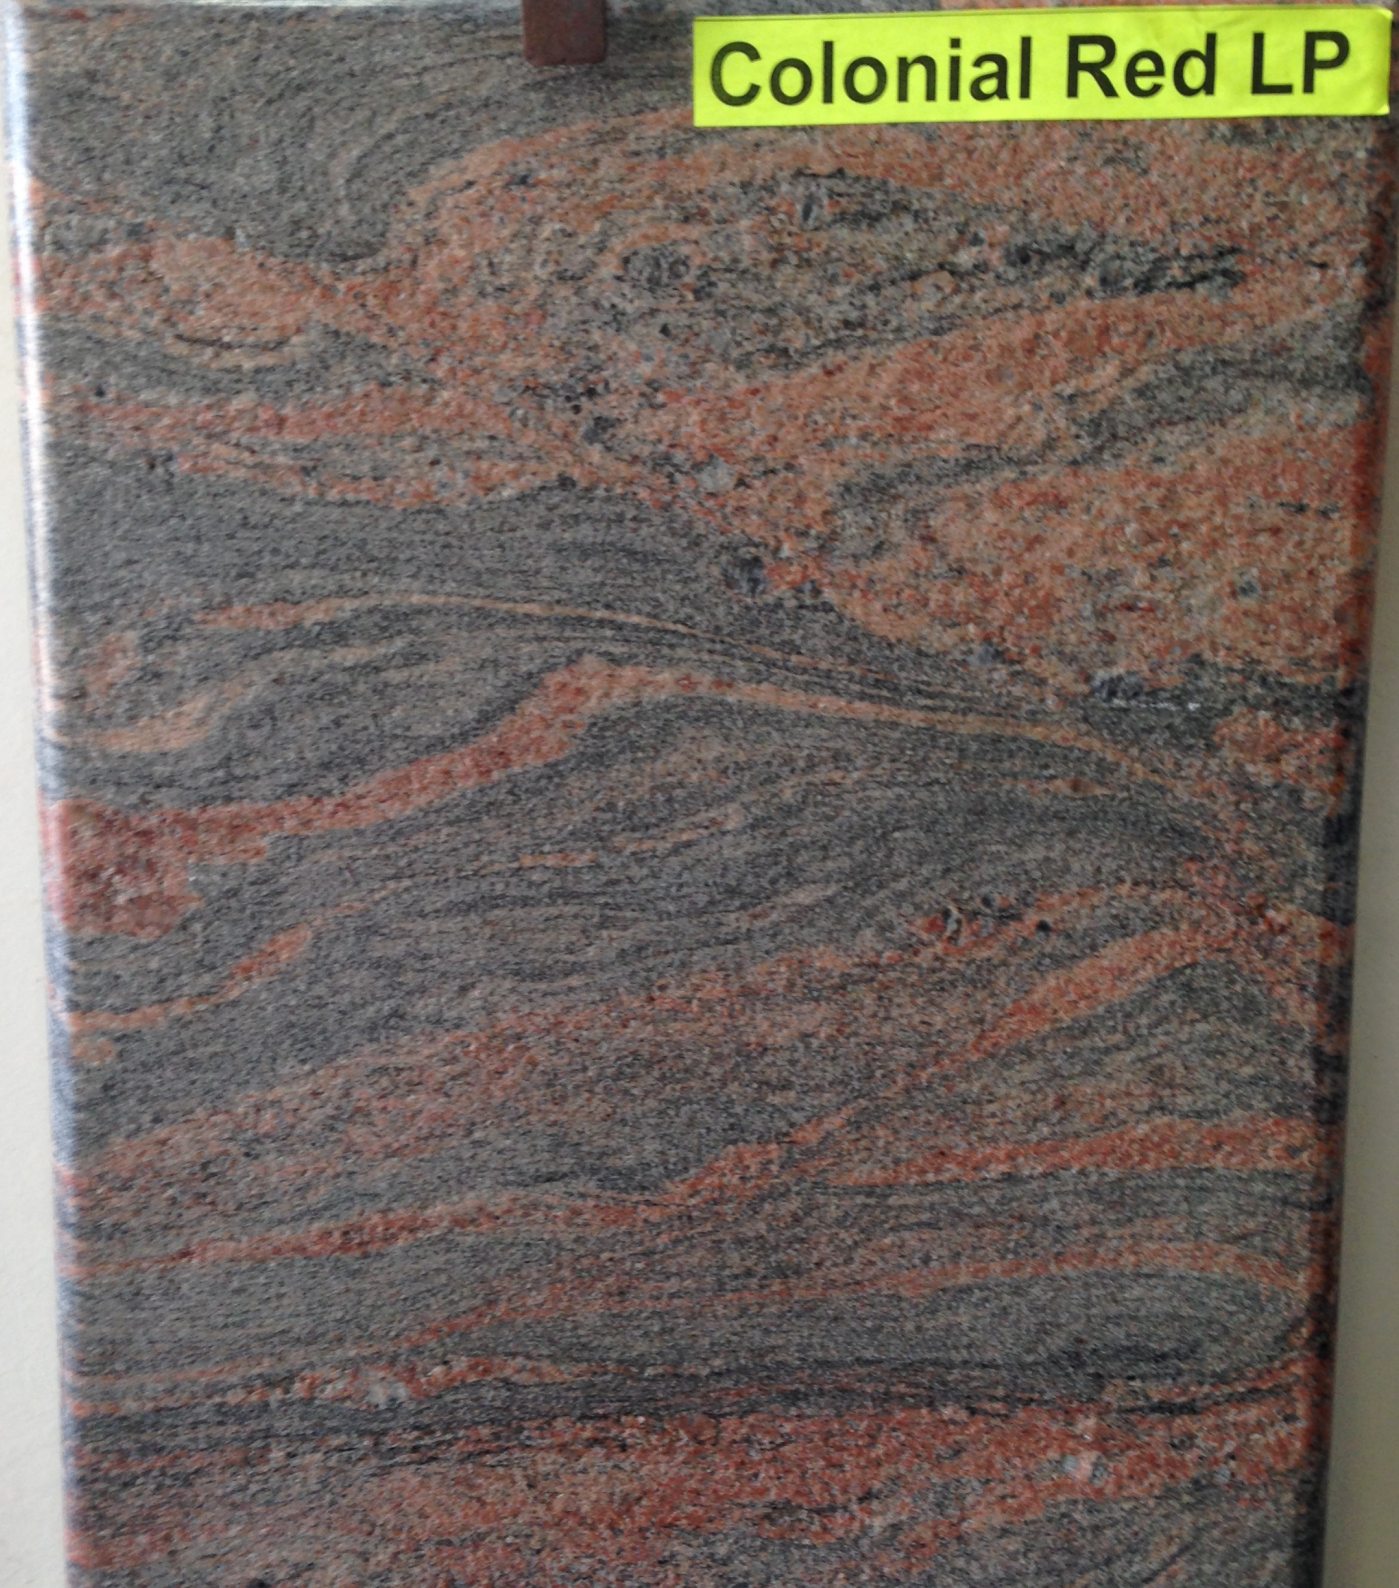

Statuario

A rectangular sample of Statuario marble. The marble has a white base color with prominent, irregular grey and light brown veins running across the surface. The veins vary in thickness and direction, creating a classic Statuario pattern. The sample is mounted on a light-colored, textured background, possibly a wall or a display board.

Classic Brown LP

River Yellow LP

River Blue LP

Tandur LP

Asian Top LP

Colonial Red LP

Multi Red LP

River Black LP