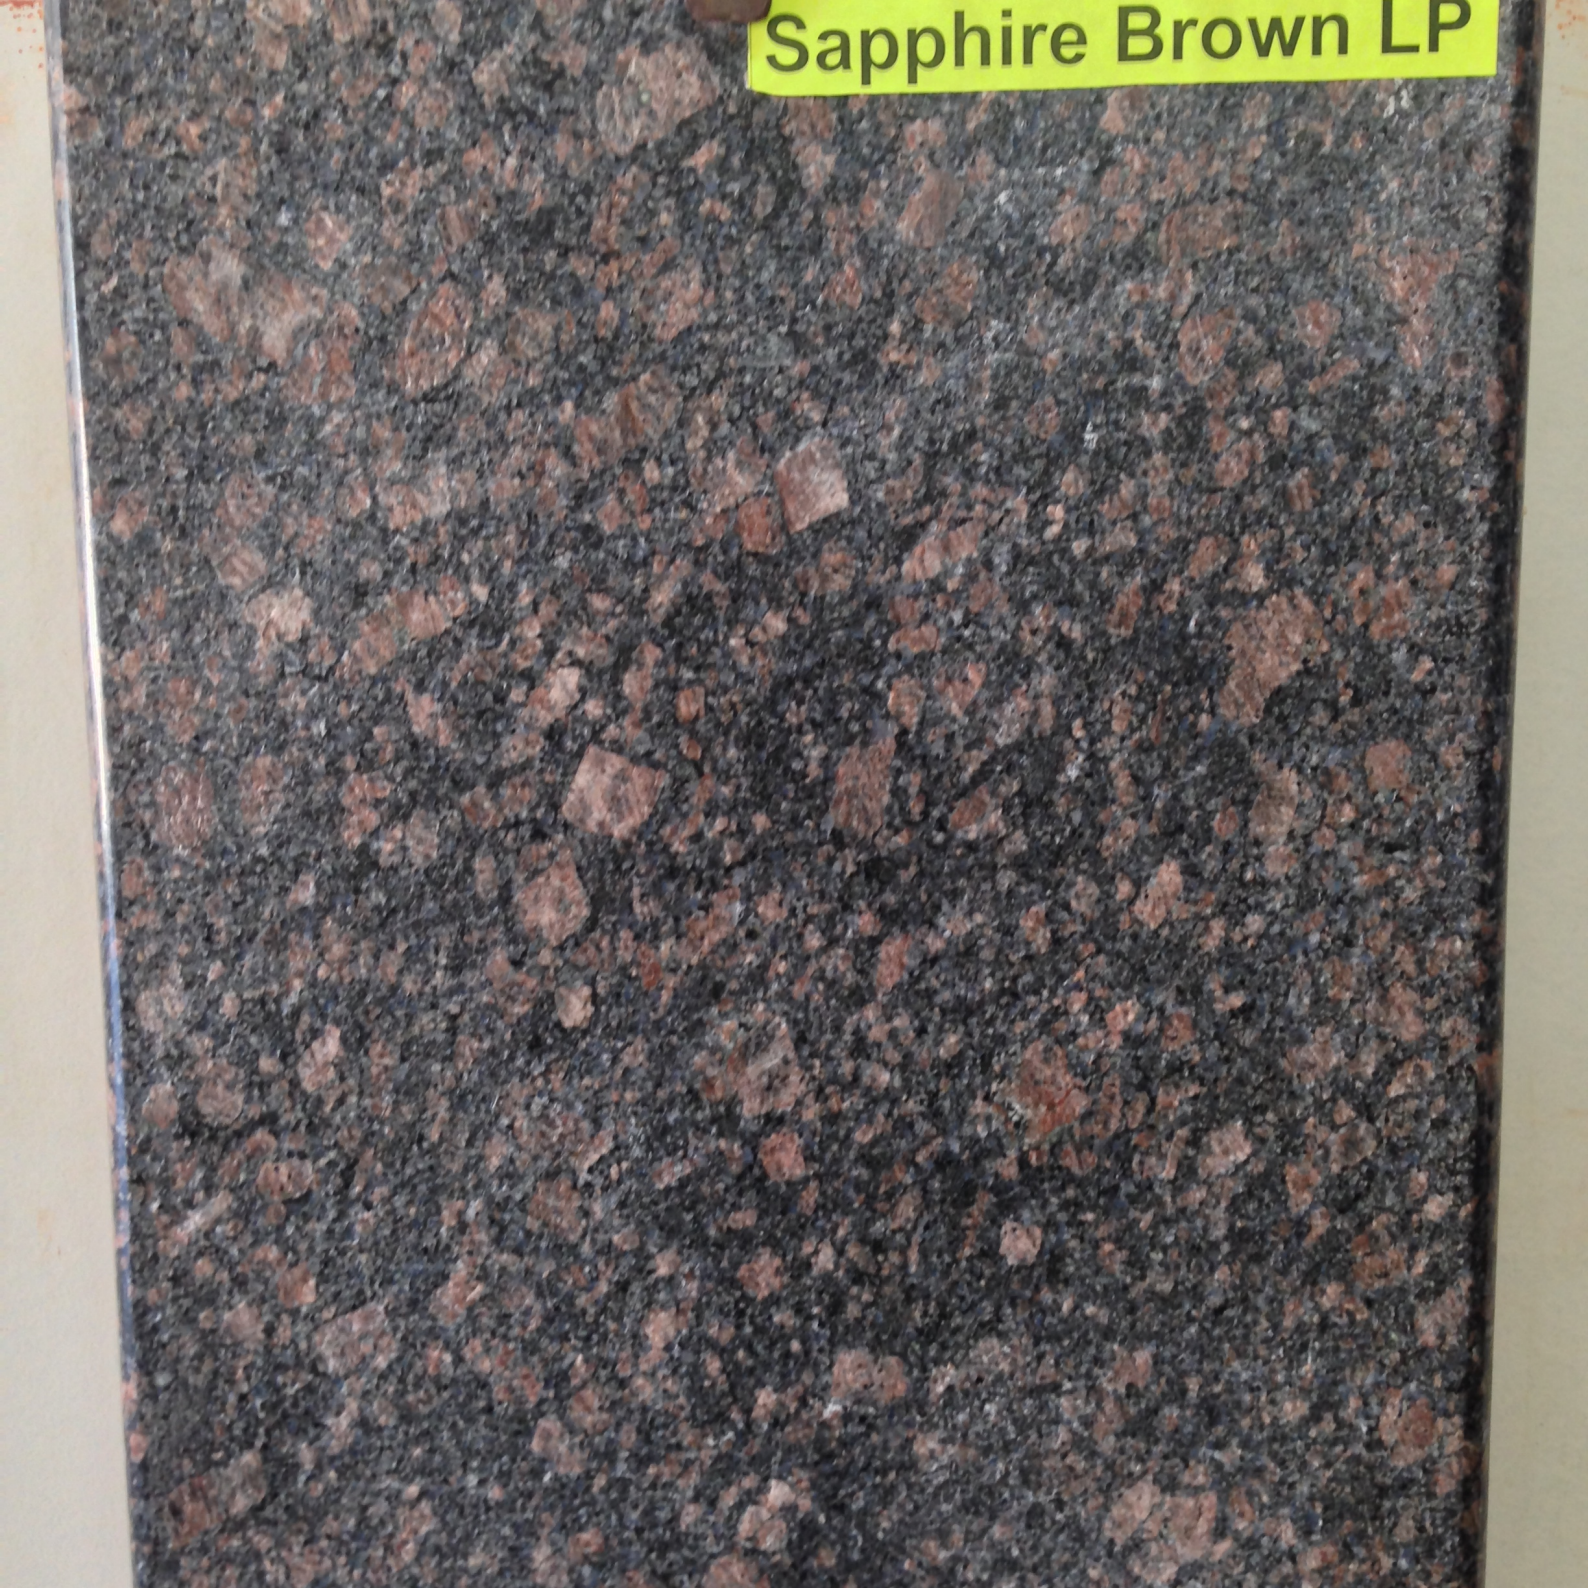

Sapphire Brown LP