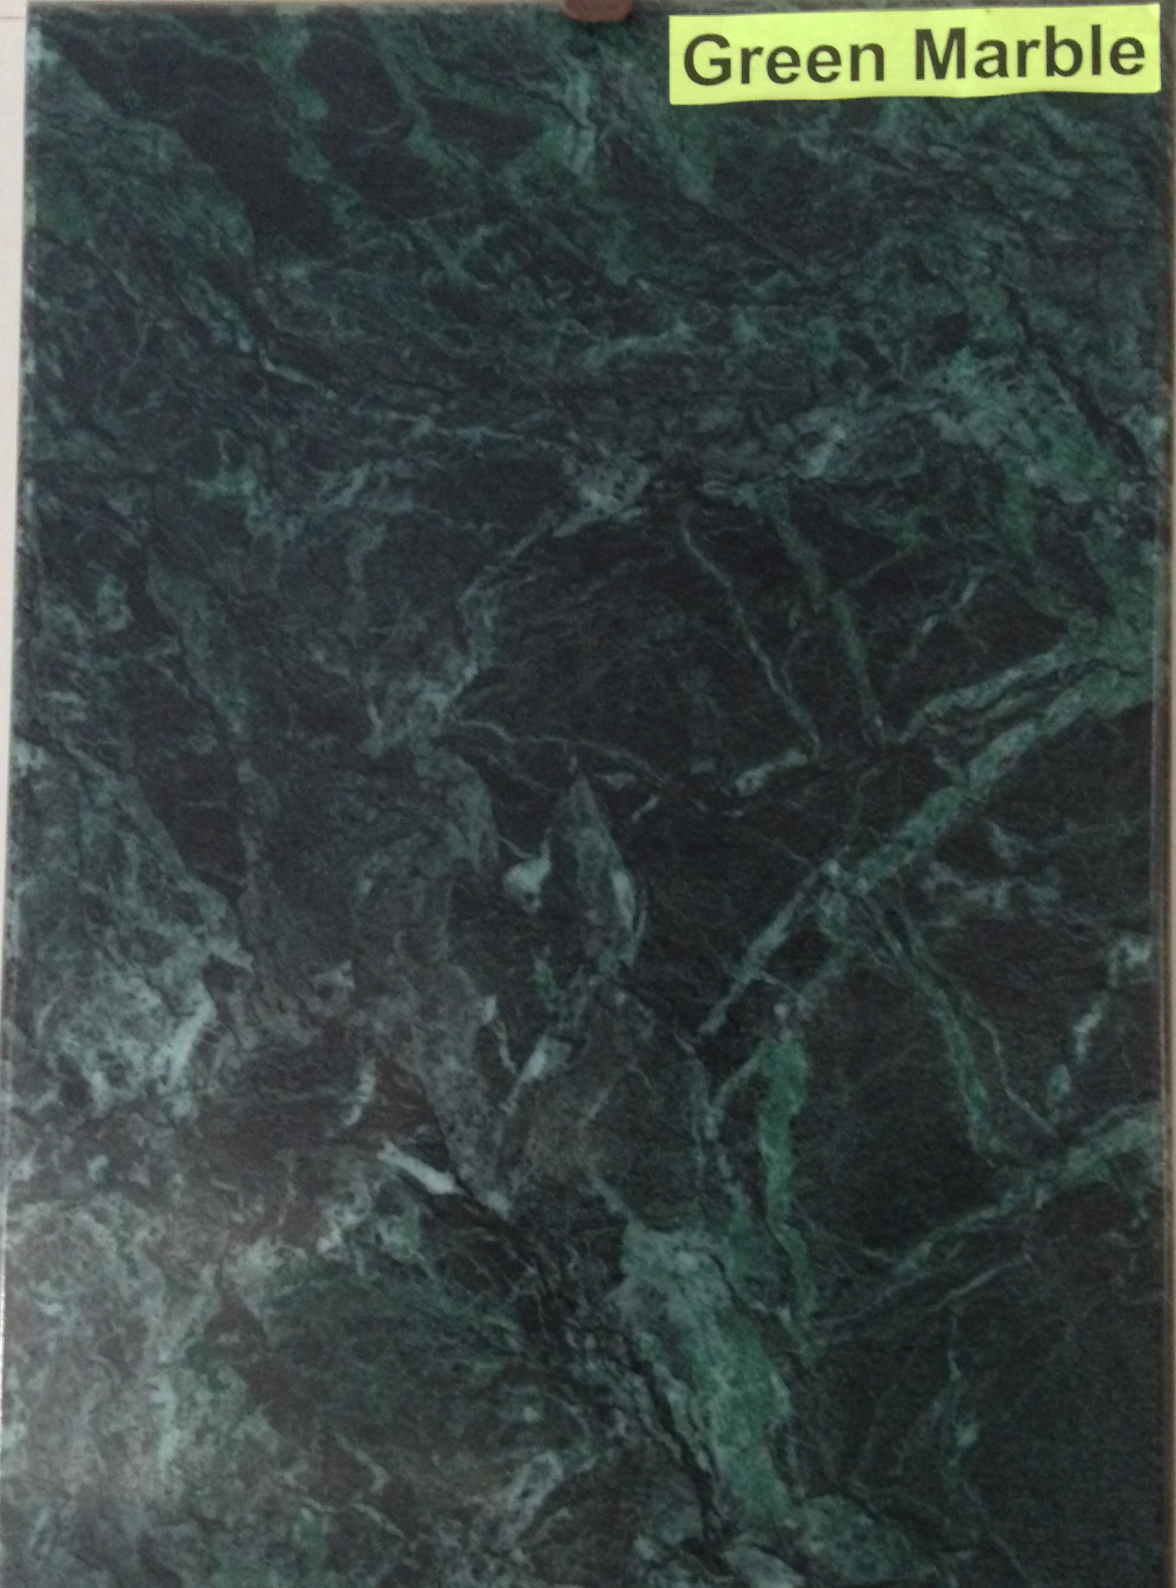

Green Marble