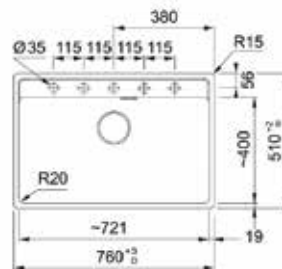

Material: Fraganite
Installation: Inset
Overflow: Hidden
Overall Size: 760 x 510mm
Bowl Size: 721 x 400 x 200mm
Cut-out Size: See Template
Tap hole: No tap hole

Coffee
114.0745.612
Rs. 17,990/-

Slate Grey
114.0745.613
Rs. 17,990/-

Overflow
Equipped with
integrated-overflow