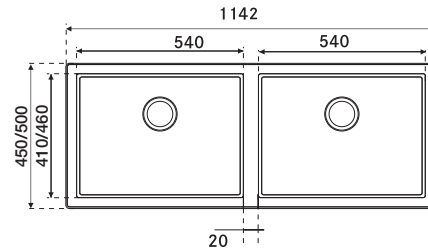

Material: Stainless Steel
Finish: Satin
Installation: Inset/Flushmount/Undermount
Overall Size: 1162 x 450 / 46"x18"
Bowl Size: 2*380 x 410 x 210 mm
Cut-out Size: See Template
Tap hole: No tap hole

BXX 221 / 121-116 3 1 / 2"
WWK REV NTH R12 (46"x18")
 127.0595.013
 Rs. 28,490/-

AISI 304 ㄟ ㄟ ㄟ

SMART

Material: Stainless Steel
Finish: Satin
Installation: Inset/Flushmount/Undermount
Overall Size: 1142 x 450 / 45" x 18"
 1142 x 508 / 45" x 20"
Bowl Size: 2*540 x 410 x 210mm
 2*540 x 460 x 210mm
Cut-out Size: See Template
Tap hole: No tap hole