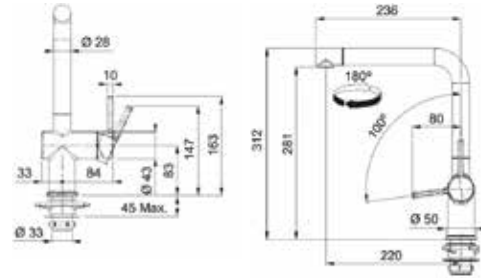

Vega Swivel (Spout Side HP CH)

Chrome
 115.0643.396
 Rs. 8,490/-

unit in mm

MARIS

Active L Swivel Spout

Chrome
115.0653.298
Rs. 32,990/-

Type: Swivel Spout Tap
Material: Brass
Surface Treatment: Chrome
Spout Reach: 220mm
Outlet Height: 281mm
(Tap Base to Outlet)
Tap Height: 312mm
(Leading Base to Tap Top)
Base Diameter: Ø 50mm
Type of aerator: Laminar