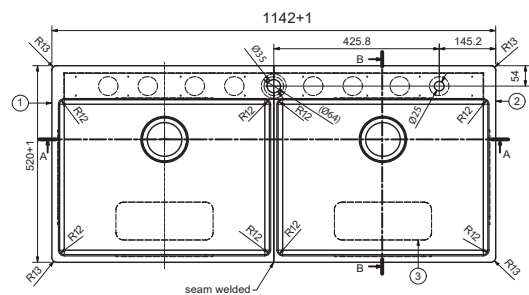

(INCLUSIVE OF 11 ACCESSORIES)

Telescopic Bridge	Bamboo Board	Large Strainer	Small Strainer	Small Collector Bowl	Bamboo Lid
Foldable Silicone Pad	Storage Box	Soap Dispenser	Novara Pullout Spray	Plumbing Kit (Single Bowl)	Plumbing Kit (Double Bowl)