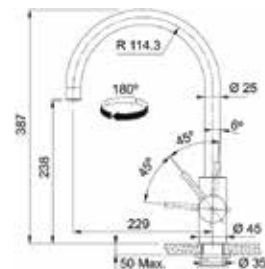

MARIS

Eos Neo Pull Down Spray HP SS

Gold
115.0681.244
Rs. 32,990/-

Type: Pull-out Spray Tap
Material: Stainless Steel 304
Surface Treatment: Stainless Steel
Spout Reach: 231mm
Outlet Height: 211mm
(Tap Base to Outlet)
Tap Height: 433mm
(Leading Base to Tap Top)
Base Diameter: Ø 45mm
Type of aerator: Laminar

Antracite
115.0628.256
Rs. 32,990/-
Stainless Steel
115.0695.384
Rs. 26,490/-
Copper
115.0628.254
Rs. 32,990/-

MARIS

Eos Neo Swivel Side HP SS

Stainless Steel
115.0695.383
Rs. 18,490/-

Type: J - Spout Tap
Material: Stainless Steel 304
Surface Treatment: Stainless Steel
Spout Reach: 230mm
Outlet Height: 211mm
(Tap Base to Outlet)
Tap Height: 433mm
(Leading Base to Tap Top)
Base Diameter: Ø 45mm
Type of aerator: Laminar

SMART

Eos Neo Swivel

Industrial Black
115.0613.590
Rs. 23,990/-

Type: Swivel Spout Tap
Material: Stainless Steel
Surface Treatment: Industrial Black
Spout Reach: 229mm
Outlet Height: 238mm
(Tap Base to Outlet)
Tap Height: 387mm
(Leading Base to Tap Top)
Base Diameter: Ø 45mm
Type of aerator: Laminar