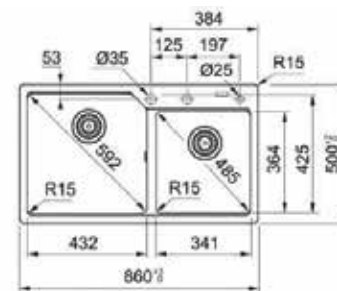

UBG 620-86

Onyx Black
114.0651.606
Rs. 27,490/-

Properties

Impact proof Resistant to impact and thermal shock. Extreme temperature to 280°C.

Colour proof The surface color will not fade over the lifetime of the product.

Scratch proof Even knives won't scratch the surface.

Stain proof The surface color will not stain or mark.

Easy-clean The surface is easy to clean.