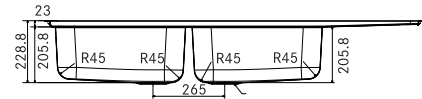

SMART

Material: Stainless Steel
Finish: Brushed Satin
Installation: Undermount / Inset
Overall Size: 1400 x 480 / 55" x 18"
Bowl Size: 2*480 x 400 x 205.8mm
Cut-out Size: See Template
Tap hole: Optional
Thickness: 1mm

RSX 621 (55"x18")

101.0721.172
Rs. 17,590/-

AISI 304

SMART

Material: Stainless Steel
Finish: Brushed Satin
Installation: Undermount / Inset
Overall Size: 1130 x 480 / 45" x 18"
Bowl Size: 545 x 400 x 205.8mm
480 x 400 x 205.8mm
Cut-out Size: See Template
Tap hole: Optional
Thickness: 1mm

RSX 620-55-48 (45"x18")

101.0721.178
Rs. 15,390/-

AISI 304