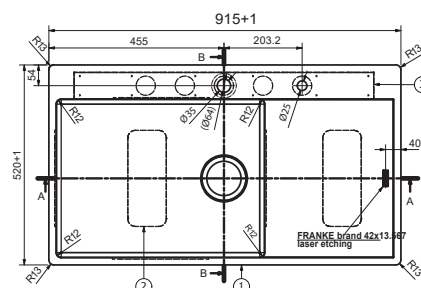

BXX 210/110-57 3 1/2"
WWK TL TH DH SIP (24"x 20")
 127.0685.915
 Rs. 59,990/-

AISI 304

SMART

Material: Stainless Steel
Finish: Satin
Installation: Inset/Flushmount/Undermount/Overflow
Overall Size: 830 x 520 / 33" x 20"
Bowl Size: 790 x 410 x 210mm
Cut-out Size: See Template
Tap hole: Yes, Ø 35mm

BXX 210/110-79 3 1/2"
WWK TL TH DH SIP (33"x 20")
 127.0685.917
 Rs. 61,990/-

AISI 304

SMART

Material: Stainless Steel
Finish: Satin
Installation: Inset/Flushmount/Undermount/Overflow
Overall Size: 915 x 520 / 36" x 20"
Bowl Size: 540 x 410 x 210mm
Cut-out Size: See Template
Tap hole: Yes, Ø 35mm

BXX 211/111-92 3 1/2"
WWK RHD TL TH DH (36"x 20")
 127.0685.920
 Rs. 63,990/-

AISI 304

SMART

Material: Stainless Steel
Finish: Satin
Installation: Inset/Flushmount/Undermount/Overflow
Overall Size: 915 x 520 / 36" x 20"
Bowl Size: 2*426 x 410 x 210mm
Cut-out Size: See Template
Tap hole: Yes, Ø 35mm