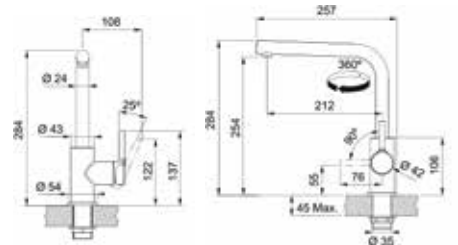

MARIS

Chrome
115.0626.085
Rs. 18,490/-

Type: Pull Out Spray Tap
Material: Brass
Surface Treatment: Chrome / Black
Spout Reach: 205mm
Outlet Height: 140mm
(Tap Base to Outlet)
Tap Height: 410mm
(Leading Base to Tap Top)
Base Diameter: Ø 43mm
Type of aerator: Laminar

SMART

Black
115.0626.055
Rs. 17,990/-

Type: Goose Neck
Material: Brass
Surface Treatment: Onyx
Spout Reach: 215mm
Outlet Height: 185mm
(Tap Base to Outlet)
Tap Height: 360mm
(Leading Base to Tap Top)
Base Diameter: Ø 43mm
Type of aerator: Laminar

SMART

Matte Black
115.0693.393
Rs. 17,490/-

Type: L Type Spout
Material: Brass
Surface Treatment: Black Matte
Spout Reach: 257mm
Outlet Height: 254mm
(Tap Base to Outlet)
Tap Height: 284mm
(Leading Base to Tap Top)
Base Diameter: Ø 54mm
Type of aerator: Laminar

Chrome
115.0693.230
Rs. 15,990/-