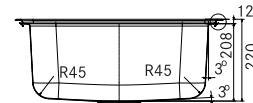

SMART

Material: Stainless Steel
Finish: Brushed Satin
Installation: Undermount / Inset
Overall Size: 560 x 480 / 22" x 18"
Bowl Size: 480 x 400 x 220mm
Cut-out Size: See Template
Tap hole: No tap hole
Thickness: 1mm

RSX 610-56 (22"x18")

101.0721.175
Rs. 5,990/-

AISI 304

SMART

Material: Stainless Steel
Finish: Brushed Satin
Installation: Undermount / Inset
Overall Size: 585 x 440 / 23" x 18"
Bowl Size: 545 x 400 x 205 mm
Cut-out Size: See Template
Tap hole: No tap hole
Thickness: 1mm

RSX 210-55 (23"x18")

127.0721.170
Rs. 5,990/-

AISI 304