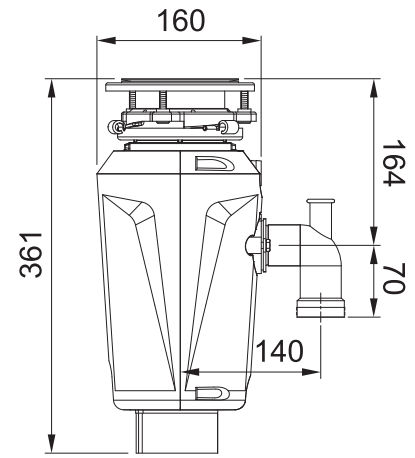

MARIS

WDJ-0.5 HP

134.0721.731

Rs. 18,990/-

Product Features:

- 1400ml large capacity can process more food waste at once
- Stainless steel grinding system and components ensure powerful and stable grinding
- 1/2 Horsepower Dura-Drive DC motor provides strong torque output and high speed, eliminating potential jams
- Compact design and light weight save space under the sink with easier installation
- Overload function & blade-free design guarantee safe of use
- Air switch for safely control and easy installation
- 3 bolts all-metal mounting system for easy installation and stable performance
- Sound insulation system make it operate quieter
- Removable splashguard for easy cleaning and replacement

Technical Data:

Motor:	DC
Motor Speed:	2600rpm/min
Noise Level:	≤67db
Capacity:	1400ML
Voltage:	220=240V; 50/60Hz
Current:	3.25A
HP:	1/2HP
Motor Input Power:	550W
Grinding System material:	SS
Type of feed:	Continuous
On/Off switch:	Manual
Swivel plate:	SS
Dishwasher Drain Connection:	Yes

Note: FFIPL Offers a Standard warranty of 1 Year from the date of Purchase. Read the user manual carefully before installation.