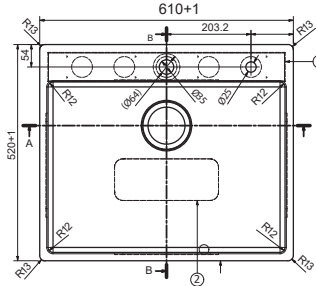

- Store cleaning items in the sink
- Keep all accessories together in the storage box
- Put everything away neatly in your kitchen cabinets

SMART

Material: Stainless Steel
Finish: Satin
Installation: Inset/Flushmount/Undermount/Overflow
Overall Size: 610 x 520 / 24" x 20"
Bowl Size: 570 x 410 x 210mm
Cut-out Size: See Template
Tap hole: Yes, Ø 35mm

BXX 210/110-57 3 1/2"
WWK TL TH DH SIP (24"x 20")
 127.0685.915
 Rs. 59,990/-

AISI 304

SMART

Material: Stainless Steel
Finish: Satin
Installation: Inset/Flushmount/Undermount/Overflow
Overall Size: 830 x 520 / 33" x 20"
Bowl Size: 790 x 410 x 210mm
Cut-out Size: See Template
Tap hole: Yes, Ø 35mm

BXX 210/110-79 3 1/2"
WWK TL TH DH SIP (33"x 20")
 127.0685.917
 Rs. 61,990/-

AISI 304

SMART

Material: Stainless Steel
Finish: Satin
Installation: Inset/Flushmount/Undermount/Overflow
Overall Size: 915 x 520 / 36" x 20"
Bowl Size: 540 x 410 x 210mm
Cut-out Size: See Template
Tap hole: Yes, Ø 35mm