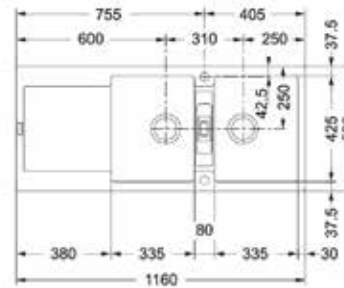

MARIS - With European Waste Kit

MARIS

- **Material:** Fraganite
- **Installation:** Inset
- **Overflow:** Hidden
- **Overall Size:** 1160 x 500mm
- **Bowl 1 Size:** 335 x 425 x 200mm
- **Bowl 2 Size:** 335 x 425 x 200mm
- **Cut-out Size:** See Template
- **Tap hole:** No tap hole

Coffee
114.0755.301
Rs. 25,990/-

Slate Grey
114.0755.303
Rs. 25,990/-

Overflow
Equipped with
integrated-overflow

MRG 621-116 (46"x 20")

Matte Black
114.0755.302
Rs. 26,490/-

MARIS

- **Material:** Fraganite
- **Installation:** Inset
- **Overflow:** Hidden
- **Overall Size:** 860 x 510mm
- **Bowl 1 Size:** 396 x 400 x 200mm
- **Bowl 2 Size:** 397 x 400 x 200mm
- **Cut-out Size:** See Template
- **Tap hole:** No tap hole

Coffee
114.0745.624
Rs. 23,490/-

Slate Grey
114.0745.625
Rs. 23,490/-

Overflow
Equipped with
integrated-overflow

MRG 620-40 (34"x 20")

Matte Black
114.0745.623
Rs. 23,990/-