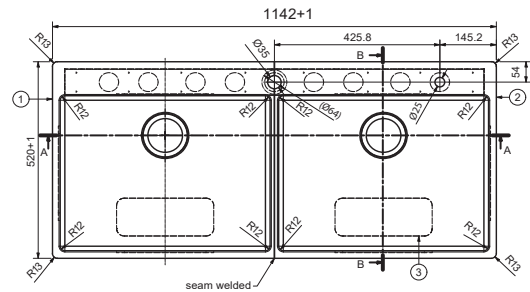

SMART

Material: Stainless Steel
Finish: Satin
Installation: Inset/Flushmount/Undermount
Overall Size: 1142 x 520 / 45" x 20"
Bowl Size: 2*540 x 410 x 210mm
Cut-out Size: See Template
Tap hole: Yes, Ø 35mm
Accessories: Soap Dispenser, Plumbing Kit

BXX 220/120-54-54 3 1/2"
WWK NOF TL TH DH (45"x 20")
127.0727.722
Rs. 35,790/-

AISI 304

(INCLUSIVE OF 2 ACCESSORIES)

FUN 119.0578.771

FUN 112.0551.361

FUN 112.0551.365