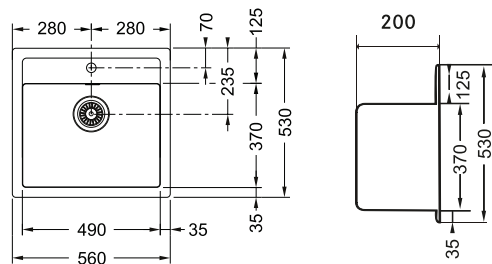

Tectonite 610 (22" x 20")

Carbon Black
114.0279.873
Rs. 13,490/-