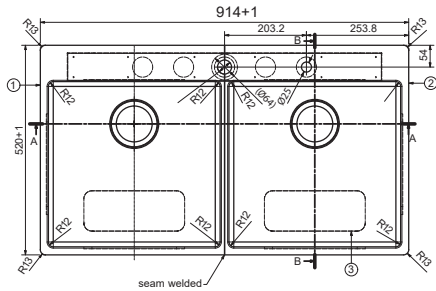

SMART

Material: Stainless Steel
Finish: Satin
Installation: Inset/Flushmount/Undermount/Overflow
Overall Size: 915 x 520 / 36" x 20"
Bowl Size: 2*426 x 410 x 210mm
Cut-out Size: See Template
Tap hole: Yes, Ø 35mm

BXX 220/120-43-43 3 1/2"
WWK TLTH DH NOF (36" x 20")
127.0685.932
Rs. 67,990/-

AISI 304

SMART

Material: Stainless Steel
Finish: Satin
Installation: Inset/Flushmount/Undermount/Overflow
Overall Size: 1142 x 520 / 45" x 20"
Bowl Size: 2*540 x 410 x 210mm
Cut-out Size: See Template
Tap hole: Yes, Ø 35mm

BXX 220/120-54-54 3 1/2"
WWK TLTH DH NOF (45" x 20")
127.0685.934
Rs. 69,990/-

AISI 304

(INCLUSIVE OF 11 ACCESSORIES)

Telescopic Bridge	Bamboo Board	Large Strainer	Small Strainer	Small Collector Bowl	Bamboo Lid
Foldable Silicone Pad	Storage Box	Soap Dispenser	Novara Pullout Spray	Plumbing Kit (Single Bowl)	Plumbing Kit (Double Bowl)