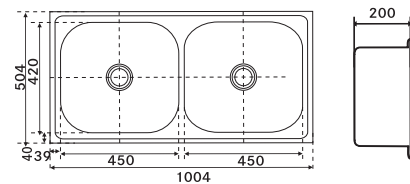

SMART

Material: Stainless Steel
Installation: Inset
Finish: Brushed Satin
Overall Size: 1204 x 504 / 48" x 20"
Bowl Size: 2*550 x 420 x 220mm
Cut-out Size: See Template
Tap hole: Optional
Thickness: 1mm

620 X Grand (48" x 20") / GRX 620-120-22 3 1/2"

WWKNOF
101.0721.077
Rs. 16,290/-

SMART

Material: Stainless Steel
Installation: Inset
Finish: Brushed Satin
Overall Size: 1004 x 504 / 40" x 20"
Bowl Size: 2*450 x 420 x 200mm
Cut-out Size: See Template
Tap hole: Optional
Thickness: 1mm

620 X Omni (40" x 20") / OMX 620-100-20 3 1/2"

WWKNOF
101.0721.078
Rs. 13,390/-