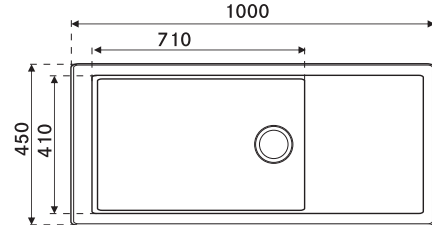

AISI 304 ㄟ ㄟ ㄟ

SMART

Material: Stainless Steel
Finish: Satin
Installation: Inset/Flushmount/Undermount
Overall Size: 1142 x 450 / 45" x 18"
 1142 x 508 / 45" x 20"
Bowl Size: 2*540 x 410 x 210mm
 2*540 x 460 x 210mm
Cut-out Size: See Template
Tap hole: No tap hole

BXX 220/120-42-42 3 1/2"
WWK NTH NOF FRL (36" x 18")
 127.0577.938
 Rs. 22,690/-

AISI 304 ㄟ ㄟ ㄟ

SMART

Material: Stainless Steel
Finish: Satin
Installation: Inset/Flushmount/Undermount
Overall Size: 1000 x 450 / 40" x 18"
Bowl Size: 710 x 410 x 210mm
Cut-out Size: See Template
Tap hole: No tap hole

BXX 211 / 111-100 3 1/2"
WWK NTH NOR FRL (40"x18")
 127.0657.315
 Rs. 21,490/-

AISI 304

SMART

Material: Stainless Steel
Finish: Satin
Installation: Inset/Flushmount/Undermount
Overall Size: 915 x 450 / 36" x 18"
Bowl Size: 540 x 410 x 210mm
Cut-out Size: See Template
Tap hole: No tap hole