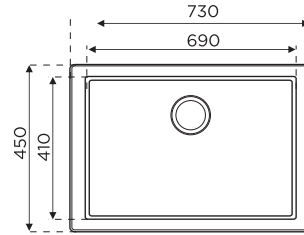

BXX 211 / 111-100 3 1/2"
WWK NTH NOR FRL (40"x18")
 127.0657.315
 Rs. 21,490/-

AISI 304

SMART

Material: Stainless Steel
Finish: Satin
Installation: Inset/Flushmount/Undermount
Overall Size: 915 x 450 / 36" x 18"
Bowl Size: 540 x 410 x 210mm
Cut-out Size: See Template
Tap hole: No tap hole

BXX 211 / 111-54 3 1/2"
WWK REV NOF NTH (36"x18")
 127.0516.116
 Rs. 21,190/-

AISI 304

SMART

Material: Stainless Steel
Finish: Satin
Installation: Inset/Flushmount/Undermount
Overall Size: 830 x 450 / 33" x 18"
Bowl Size: 790 x 410 x 210mm
Cut-out Size: See Template
Tap hole: No tap hole

BXX 210/110-79-42 3 1/2"
WWK ND NOF NTH R12 (33" x 18")
 127.0516.115
 Rs. 16,990/-

AISI 304

SMART

Material: Stainless Steel
Finish: Satin
Installation: Inset/Flushmount/Undermount
Overall Size: 730 x 450 / 29" x 18"
Bowl Size: 690 x 410 x 210mm
Cut-out Size: See Template
Tap hole: No tap hole

BXX 210/110-69 3 1 / 2"
WWK NTH NOF FRL (29"x18")
127.0657.314
Rs. 16,490/-

AISI 304

Material: Stainless Steel
Finish: Satin
Installation: Inset/Flushmount/Undermount
Overall Size: 610 x 450 / 24" x 18"
Bowl Size: 570 x 410 x 210mm
Cut-out Size: See Template
Tap hole: No tap hole