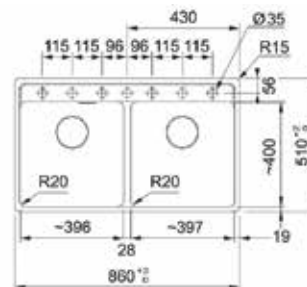

MARIS - With European Waste Kit

MARIS

- **Material:** Fraganite
- **Installation:** Inset
- **Overflow:** Hidden
- **Overall Size:** 1160 x 500mm
- **Bowl 1 Size:** 335 x 425 x 200mm
- **Bowl 2 Size:** 335 x 425 x 200mm
- **Cut-out Size:** See Template
- **Tap hole:** No tap hole

Coffee
114.0755.301
Rs. 25,990/-

Slate Grey
114.0755.303
Rs. 25,990/-

Overflow
Equipped with
integrated-overflow

MRG 621-116 (46"x 20")

Matte Black
114.0755.302
Rs. 26,490/-

MARIS

- **Material:** Fraganite
- **Installation:** Inset
- **Overflow:** Hidden
- **Overall Size:** 860 x 510mm
- **Bowl 1 Size:** 396 x 400 x 200mm
- **Bowl 2 Size:** 397 x 400 x 200mm
- **Cut-out Size:** See Template
- **Tap hole:** No tap hole

Coffee
114.0745.624
Rs. 23,490/-

Slate Grey
114.0745.625
Rs. 23,490/-

Overflow
Equipped with
integrated-overflow

MRG 620-40 (34"x 20")

Matte Black
114.0745.623
Rs. 23,990/-