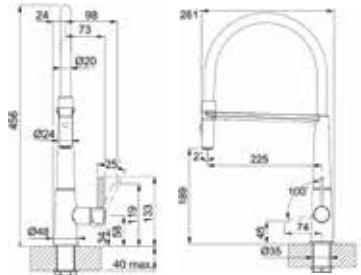

MYTHOS

Icon Pull Out Shower Side HP MB

Matte Black
115.0625.190
Rs. 66,490/-

Type: Pull Out Spray Tap
Material: Brass
Surface Treatment: Black Matte
Spout Reach: 237mm
Outlet Height: 260mm
(Tap Base to Outlet)
Tap Height: 355mm
(Leading Base to Tap Top)
Base Diameter: Ø 48mm
Type of aerator: Laminar

MYTHOS

Icon Semi-Pro Side HP MB

Matte Black
115.0690.598
Rs. 60,990/-

Type: Pull Out Spray Tap
Material: Brass
Surface Treatment: Black Matte
Spout Reach: 225mm
Outlet Height: 189mm
(Tap Base to Outlet)
Tap Height: 456mm
(Leading Base to Tap Top)
Base Diameter: Ø 48mm
Type of aerator: Laminar

MYTHOS

Icon Pull Out Shower Side HP CHR

Chrome
115.0625.188
Rs. 55,990/-

Type: Pull Out Spray Tap
Material: Brass
Surface Treatment: Chrome
Spout Reach: 237mm
Outlet Height: 260mm
(Tap Base to Outlet)
Tap Height: 355mm
(Leading Base to Tap Top)
Base Diameter: Ø 48mm
Type of aerator: Laminar