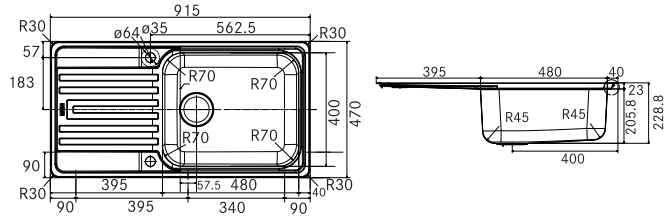

SMART

Material: Stainless Steel
Finish: Brushed Satin
Installation: Undermount / Inset
Overall Size: 915 x 480 / 36" x 18"
Bowl Size: 480 x 400 x 205.8mm
Cut-out Size: See Template
Tap hole: Optional
Thickness: 1mm

RSX 611-91 (36"x18")

101.0721.174
Rs. 9,890/-

AISI 304

SMART

Material: Stainless Steel
Finish: Brushed Satin
Installation: Undermount / Inset
Overall Size: 630 x 480 / 24" x 18"
Bowl Size: 545 x 400 x 220mm
Cut-out Size: See Template
Tap hole: No tap hole
Thickness: 1mm

RSX 610-63 (24"x18")

101.0721.176
Rs. 6,490/-

AISI 304