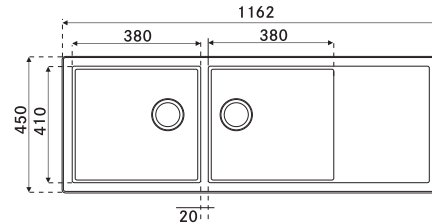

SMART

Material: Stainless Steel
Finish: Satin
Installation: Inset/Flushmount/Undermount
Overall Size: 1162 x 450 / 46"x18"
Bowl Size: 2*380 x 410 x 210 mm
Cut-out Size: See Template
Tap hole: No tap hole

BXX 221 / 121-116 3 1 / 2"
WWK REV NTH R12 (46"x18")
127.0595.013
Rs. 28,490/-

AISI 304 ㄟ ㄟ ㄟ

SMART

Material: Stainless Steel
Finish: Satin
Installation: Inset/Flushmount/Undermount
Overall Size: 1142 x 450 / 45" x 18"
1142 x 508 / 45" x 20"
Bowl Size: 2*540 x 410 x 210mm
2*540 x 460 x 210mm
Cut-out Size: See Template
Tap hole: No tap hole

BXX 220/120-54-54 3 1/2"
WWK NTH NOF R12 (45" x 18")
BXX 220/120-54-54 3 1/2"
WWK NTH NOF R12 (45" x 20")
127.0751.455 / 127.0751.454
Rs. 25,990 / Rs. 27,490/-

AISI 304 ㄟ ㄟ ㄟ

SMART

Material: Stainless Steel
Finish: Satin
Installation: Inset/Flushmount/Undermount
Overall Size: 915 x 450 / 36" x 18"
Bowl Size: 2*425 x 410 x 210mm
Cut-out Size: See Template
Tap hole: No tap hole

BXX 220/120-42-42 3 1/2"
WWK NTH NOF FRL (36" x 18")
127.0577.938
Rs. 22,690/-

AISI 304 ㄟ ㄟ ㄟ