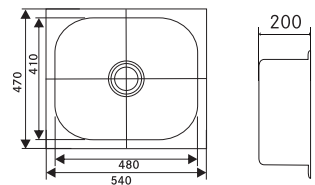

610 X Grand (24" x 18") / GRX 610-60 3 1/2"
WWK NOF ND

101.0721.095

Rs. 6,190/-

AISI 304

SMART

Material: Stainless Steel
Installation: Inset
Finish: Brushed Satin
Overall Size: 540 x 470 / 21" x 18"
Bowl Size: 480 x 410 x 200mm
Cut-out Size: See Template
Tap hole: No tap hole
Thickness: 1mm

610 X Insti (21" x 18") / ISX 610 3 1/2"
WWK NOF ND

101.0721.096

Rs. 5,490/-

AISI 304

SMART

Material: Stainless Steel
Installation: Inset
Finish: Brushed Satin
Overall Size: 500 x 430 / 20\" x 17\"
Bowl Size: 420 x 350 x 180mm
Cut-out Size: See Template
Tap hole: No tap hole
Thickness: 1mm

610 X Trendy (20\" x 17\")

101.0721.097

Rs. 4,890/-

AISI 304

SMART

Material: Stainless Steel
Installation: Inset
Finish: Brushed Satin
Overall Size: 470 x 400 / 19\" x 16\"
Bowl Size: 420 x 350 x 180mm
Cut-out Size: See Template
Tap hole: No tap hole
Thickness: 1mm