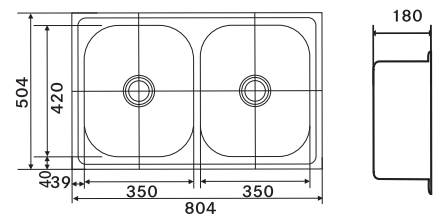

620 X Omni (40" x 20") / OMX 620-100-20 3 1/2"

WWKNOF
101.0721.078
Rs. 13,390/-

SMART

Material: Stainless Steel
Installation: Inset
Finish: Brushed Satin
Overall Size: 904 x 504 / 36" x 20"
Bowl Size: 450 x 420 x 200mm
 350 x 420 x 180mm
Cut-out Size: See Template
Tap hole: Optional
Thickness: 1mm

620 X Omni (36" x 20") / OMX 620-90-20 3 1/2"

WWKNOF
101.0721.079
Rs. 11,690/-

AISI 304

SMART

Material: Stainless Steel
Installation: Inset
Finish: Brushed Satin
Overall Size: 804 x 504 / 30" x 20"
Bowl Size: 2*350 x 420 x 180mm
Cut-out Size: See Template
Tap hole: Optional
Thickness: 1mm

620 X Trendy (32" x 20") / TRX 620 3 1/2"

WWKNOF
101.0721.080
Rs. 10,290/-

AISI 304

SMART

Material: Stainless Steel
Installation: Inset
Finish: Brushed Satin
Overall Size: 1104 x 504 / 44" x 20"
Bowl Size: 550 x 420 x 220mm
Cut-out Size: See Template
Tap hole: Optional
Thickness: 1mm