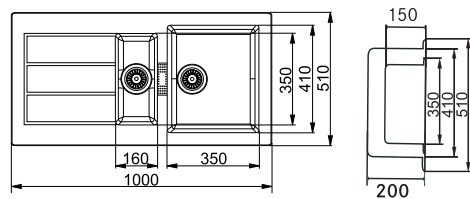

SMART

Material: Tectonite
Installation: Inset
Overflow: Hidden
Overall Size: 1190 x 500 / 46" x 20"
Bowl 1 Size: 350 x 410 x 200mm, R15
Bowl 2 Size: 350 x 350 x 150mm, R15
Cut-out Size: See Template
Tap hole: Ø 35mm

- **Urban Grey**
  143.0738.839
  Rs. 23,490/-
- **Carbon Black**
  114.0253.281
  Rs. 23,990/-
- **Coffee**
  114.0269.790
  Rs. 23,490/-

Tectonite 621 (46" x 20")

Polar White
143.0738.838
Rs. 23,490/-

SMART

Material: Tectonite
Installation: Inset
Overflow: Hidden
Overall Size: 1000 x 500 / 40" x 20"
Bowl 1 Size: 350 x 410 x 200mm, R15
Bowl 2 Size: 160 x 350 x 150mm, R15
Cut-out Size: See Template
Tap hole: Ø 35mm

- **Polar White**
  143.0738.833
  Rs. 19,490/-
- **Carbon Black**
  114.0253.160
  Rs. 19,990/-

Tectonite 651 (40" x 20")

Urban Grey
143.0738.834
Rs. 19,490/-