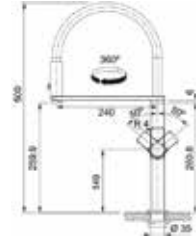

MYTHOS

Type: L Type Spout
Material: Brass
Surface Treatment: Black Matte
Spout Reach: 240mm
Outlet Height: 259.9mm
(Tap Base to Outlet)
Tap Height: 500mm
(Leading Base to Tap Top)
Base Diameter: Ø 50mm
Type of aerator: Honeycomb

Centinox Swivel Side HP Black

Matte Black
115.0547.855
Rs. 52,990/-

MYTHOS

Type: L Type Spout
Material: Brass
Surface Treatment: Chrome
Spout Reach: 240mm
Outlet Height: 264.6mm
(Tap Base to Outlet)
Tap Height: 281.8mm
(Leading Base to Tap Top)
Base Diameter: Ø 50mm
Type of aerator: Laminar

Centinox Swivel Side HP SS

Chrome
115.0547.854
Rs. 50,990/-