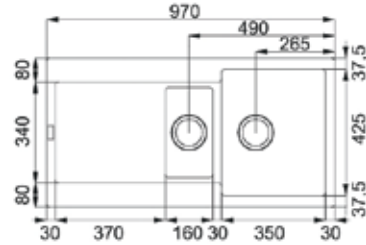

MARIS

Material: Fraganite
Installation: Inset
Overflow: Hidden
Overall Size: 970 x 500
Bowl 1 Size: 350 x 425 x 200mm
Bowl 2 Size: 160 x 340 x 130mm
Cut-out Size: See Template
Tap hole: No tap hole

Matte Black
114.0745.621
Rs. 22,990/-

Coffee
114.0745.620
Rs. 22,490/-

Overflow
Equipped with
integrated-overflow

MRG 651-97 (38"x 20")

Slate Grey
114.0745.622
Rs. 22,490/-

MARIS

Material: Fraganite
Installation: Inset
Overflow: Hidden
Overall Size: 970 x 500
Bowl 1 Size: 490 x 425 x 200mm
Cut-out Size: See Template
Tap hole: No tap hole

Matte Black
114.0745.618
Rs. 19,990/-

Slate Grey
114.0745.619
Rs. 19,490/-

Overflow
Equipped with
integrated-overflow

MRG 611-97 (38"x 20")

Coffee
114.0745.617
Rs. 19,490/-