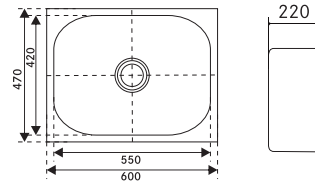

611 X Trendy (32" x 20") / TRX 611 3 1/2"
WWK REV NOF

101.0721.094

Rs. 7,990/-

AISI 304

SMART

Material: Stainless Steel
Installation: Inset
Finish: Brushed Satin
Overall Size: 600 x 470 / 24" x 18"
Bowl Size: 550 x 420 x 220mm
Cut-out Size: See Template
Tap hole: No tap hole
Thickness: 1mm

610 X Grand (24" x 18") / GRX 610-60 3 1/2"
WWK NOF ND

101.0721.095

Rs. 6,190/-

AISI 304

SMART

Material: Stainless Steel
Installation: Inset
Finish: Brushed Satin
Overall Size: 540 x 470 / 21" x 18"
Bowl Size: 480 x 410 x 200mm
Cut-out Size: See Template
Tap hole: No tap hole
Thickness: 1mm