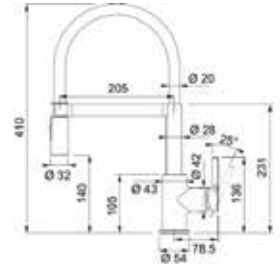

SMART

Lina Colore

Black
115.0626.055
Rs. 17,990/-

Type: Goose Neck
Material: Brass
Surface Treatment: Onyx
Spout Reach: 215mm
Outlet Height: 185mm
(Tap Base to Outlet)
Tap Height: 360mm
(Leading Base to Tap Top)
Base Diameter: Ø 43mm
Type of aerator: Laminar