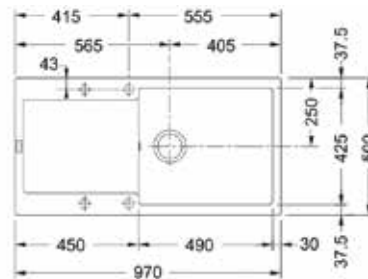

MRG 611-97 (38"x 20")

Coffee
114.0745.617
Rs. 19,490/-