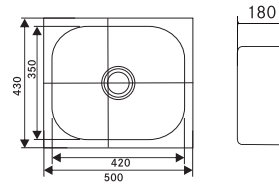

610 X Grand (24" x 18") / GRX 610-60 3 1/2"
WWK NOF ND

101.0721.095

Rs. 6,190/-

AISI 304

SMART

Material: Stainless Steel
Installation: Inset
Finish: Brushed Satin
Overall Size: 540 x 470 / 21" x 18"
Bowl Size: 480 x 410 x 200mm
Cut-out Size: See Template
Tap hole: No tap hole
Thickness: 1mm

610 X Insti (21" x 18") / ISX 610 3 1/2"
WWK NOF ND

101.0721.096

Rs. 5,490/-

AISI 304

SMART

Material: Stainless Steel
Installation: Inset
Finish: Brushed Satin
Overall Size: 500 x 430 / 20\" x 17\"
Bowl Size: 420 x 350 x 180mm
Cut-out Size: See Template
Tap hole: No tap hole
Thickness: 1mm

610 X Trendy (20\" x 17\")

101.0721.097

Rs. 4,890/-

AISI 304

SMART

Material: Stainless Steel
Installation: Inset
Finish: Brushed Satin
Overall Size: 470 x 400 / 19\" x 16\"
Bowl Size: 420 x 350 x 180mm
Cut-out Size: See Template
Tap hole: No tap hole
Thickness: 1mm