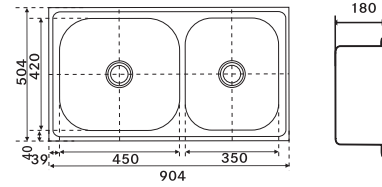

620 X Omni (40" x 20") / OMX 620-100-20 3 1/2"

WWKNOF
101.0721.078
Rs. 13,390/-

SMART

Material: Stainless Steel
Installation: Inset
Finish: Brushed Satin
Overall Size: 904 x 504 / 36" x 20"
Bowl Size: 450 x 420 x 200mm
 350 x 420 x 180mm
Cut-out Size: See Template
Tap hole: Optional
Thickness: 1mm

620 X Omni (36" x 20") / OMX 620-90-20 3 1/2"

WWKNOF
101.0721.079
Rs. 11,690/-

AISI 304

SMART

Material: Stainless Steel
Installation: Inset
Finish: Brushed Satin
Overall Size: 804 x 504 / 30" x 20"
Bowl Size: 2*350 x 420 x 180mm
Cut-out Size: See Template
Tap hole: Optional
Thickness: 1mm