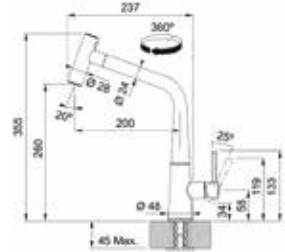

Icon

MYTHOS

Icon Pull Out Shower Side HP MB

Matte Black
115.0625.190
Rs. 66,490/-

Type: Pull Out Spray Tap
Material: Brass
Surface Treatment: Black Matte
Spout Reach: 237mm
Outlet Height: 260mm
(Tap Base to Outlet)
Tap Height: 355mm
(Leading Base to Tap Top)
Base Diameter: Ø 48mm
Type of aerator: Laminar