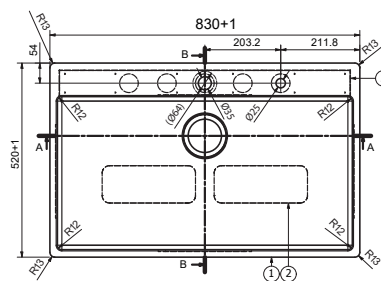

SMART

Material: Stainless Steel
Finish: Satin
Installation: Inset/Flushmount/Undermount
Overall Size: 610 x 520 / 24" x 20"
Bowl Size: 570 x 410 x 210mm
Cut-out Size: See Template
Tap hole: Yes, Ø 35mm
Accessories: Soap Dispenser, Plumbing Kit

BXX 210/110-57 3 1/2"
WWK TL TH DH (24"x20")
 127.0727.717
 Rs. 22,990/-

AISI 304

SMART

Material: Stainless Steel
Finish: Satin
Installation: Inset/Flushmount/Undermount
Overall Size: 830 x 520 / 33" x 20"
Bowl Size: 790 x 410 x 210mm
Cut-out Size: See Template
Tap hole: Yes, Ø 35mm
Accessories: Soap Dispenser, Plumbing Kit

BXX 210/110-79 3 1/2"
WWK TL TH DH BX (33"x20")
 127.0727.718
 Rs. 25,190/-

AISI 304

SMART

Material: Stainless Steel
Finish: Satin
Installation: Inset/Flushmount/Undermount
Overall Size: 915 x 520 / 36" x 20"
Bowl Size: 540 x 410 x 210mm
Cut-out Size: See Template
Tap hole: Yes, Ø 35mm
Accessories: Soap Dispenser, Plumbing Kit

BXX 211/111-92 3 1/2"
WWK RHD TL TH DH (36"x 20")
 127.0727.719
 Rs. 27,790/-

AISI 304

SMART

Material: Stainless Steel
Finish: Satin
Installation: Inset/Flushmount/Undermount
Overall Size: 915 x 520 / 36" x 20"
Bowl Size: 2*426 x 410 x 210mm
Cut-out Size: See Template
Tap hole: Yes, Ø 35mm
Accessories: Soap Dispenser, Plumbing Kit