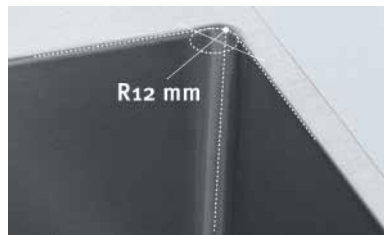

INSTALL PERFECTION IN A MOMENT

A Red Dot award-winner for best -in-class design, the Box range of sinks helps you get the job done simply and with style.

- Easy to install as a built-in sink, slimtop or undermount
- Premium quality stainless steel. High stain and corrosion resistance

Features:

R12 mm Radius, Free from sludge deposition.