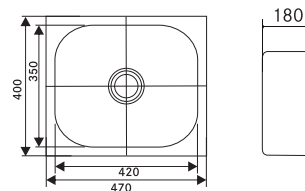

SMART

Material: Stainless Steel
Installation: Inset
Finish: Brushed Satin
Overall Size: 500 x 430 / 20\" x 17\"
Bowl Size: 420 x 350 x 180mm
Cut-out Size: See Template
Tap hole: No tap hole
Thickness: 1mm

610 X Trendy (20\" x 17\")

101.0721.097

Rs. 4,890/-

AISI 304

SMART

Material: Stainless Steel
Installation: Inset
Finish: Brushed Satin
Overall Size: 470 x 400 / 19\" x 16\"
Bowl Size: 420 x 350 x 180mm
Cut-out Size: See Template
Tap hole: No tap hole
Thickness: 1mm

**610 X Trendy (19\" x 16\") / TRX 610 3 1/2\"
WWK NOF**

101.0721.098

Rs. 4,490/-

AISI 304