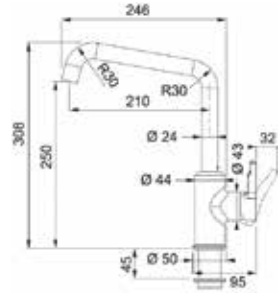

MARIS

Type: Swivel Spout Tap
Material: Brass
Surface Treatment: Black Matte
Spout Reach: 246mm
Outlet Height: 250mm
(Tap Base to Outlet)
Tap Height: 308mm
(Leading Base to Tap Top)
Base Diameter: Ø 50mm
Type of aerator: Laminar

Chrome
115.0595.062
Rs. 22,990/-

Coffee
115.0595.065
Rs. 21,990/-

Stone Grey
115.0595.069
Rs. 21,990/-

Urban swivel U-spout side HP MB

Matte Black
115.0627.524
Rs. 22,990/-

SMART

Type: Spout Side HP
Material: Brass
Surface Treatment: Chrome
Spout Reach: 363mm
Outlet Height: 216mm
(Tap Base to Outlet)
Tap Height: 258mm
(Leading Base to Tap Top)
Base Diameter: Ø 35mm
Type of aerator: Honeycomb

Vega Swivel (Spout Side HP CH)

Chrome
115.0643.396
Rs. 8,490/-

unit in mm