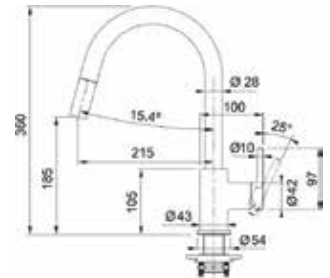

SMART

Lina Colore

Black
115.0626.055
Rs. 17,990/-

Type: Goose Neck
Material: Brass
Surface Treatment: Onyx
Spout Reach: 215mm
Outlet Height: 185mm
(Tap Base to Outlet)
Tap Height: 360mm
(Leading Base to Tap Top)
Base Diameter: Ø 43mm
Type of aerator: Laminar