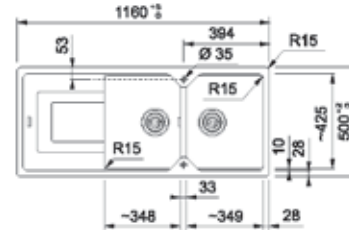

MARIS

Material:
Installation:
Overflow:
Overall Size:
Bowl 1 & 2 Size:
Cut-out Size:
Tap hole:

Fragranite
Inset
Hidden
1160 x 500 x 220mm, R15
349 x 425 x 220mm, R15
1124 x 464mm, R15
Ø 35mm

- **Oatmeal**
  114.0551.378
  Rs. 27,490/-
- **Onyx Black**
  114.0551.380
  Rs. 28,490/-

UBG 621-116

Stone Grey
114.0551.384
Rs. 27,490 /-

MARIS

Material:
Installation:
Overflow:
Overall Size:
Bowl 1 Size:
Bowl 2 Size:
Cut-out Size:
Tap hole:

Fragranite
Inset
Hidden
860 x 500 x 230mm, R15
432 x 425 x 230mm, R15
341 x 364 x 220mm, R15
824 x 464mm, R15
Ø 35mm

- **Oatmeal**
  114.0651.601
  Rs. 26,490/-
- **Stone Grey**
  114.0651.621
  Rs. 26,490/-

UBG 620-86

Onyx Black
114.0651.606
Rs. 27,490/-

Properties

Impact proof Resistant to impact and thermal shock. Extreme temperature to 280°C.

Colour proof The surface color will not fade over the lifetime of the product.

Scratch proof Even knives won't scratch the surface.

Stain proof The surface color will not stain or mark.

Easy-clean The surface is easy to clean.