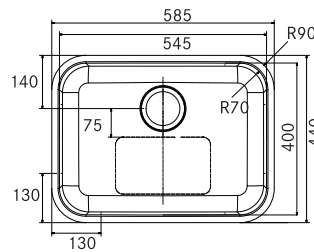

SMART

Material: Stainless Steel
Finish: Brushed Satin
Installation: Undermount / Inset
Overall Size: 560 x 480 / 22" x 18"
Bowl Size: 480 x 400 x 220mm
Cut-out Size: See Template
Tap hole: No tap hole
Thickness: 1mm

RSX 610-56 (22"x18")

101.0721.175
Rs. 5,990/-

AISI 304

SMART

Material: Stainless Steel
Finish: Brushed Satin
Installation: Undermount / Inset
Overall Size: 585 x 440 / 23" x 18"
Bowl Size: 545 x 400 x 205 mm
Cut-out Size: See Template
Tap hole: No tap hole
Thickness: 1mm

RSX 210-55 (23"x18")

127.0721.170
Rs. 5,990/-

AISI 304