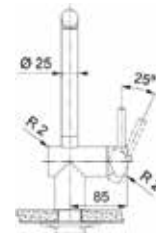

MYTHOS

Atlas Neo

Antracite
115.0628.210
Rs. 40,490/-

Type: L Type Spout - Pull Out
Material: Stainless Steel
Surface Treatment: Antracite
Spout Reach: 225mm
Outlet Height: 270mm
(Tap Base to Outlet)
Tap Height: 297mm
(Leading Base to Tap Top)
Base Diameter: Ø 45mm
Type of aerator: Laminar

Copper
115.0628.208
Rs. 40,990/-

Gold
115.0681.242
Rs. 40,990/-

Industrial Black
115.0550.427
Rs. 38,490/-

MARIS

Atlas Neo

Antracite
115.0628.207
Rs. 36,490/-

Type: L Type Spout
Material: Stainless Steel
Surface Treatment: Antracite
Spout Reach: 225mm
Outlet Height: 269mm
(Tap Base to Outlet)
Tap Height: 297mm
(Leading Base to Tap Top)
Base Diameter: Ø 45mm
Type of aerator: Laminar

Copper
115.0628.204
Rs. 36,490/-

Gold
115.0681.241
Rs. 36,490/-

MYTHOS

Atlas Soap Dispenser

Gold
112.0717.105
Rs. 9,490/-

Type: Dispenser
Material: Stainless Steel
Surface Treatment: Gold
Spout Reach: 89mm
Outlet Height: 80mm
(Tap Base to Outlet)
Tap Height: 72mm
(Leading Base to Tap Top)
Base Diameter: Ø 50mm

Copper
112.0625.486
Rs. 9,490/-

Antracite
112.0717.103
Rs. 9,490/-