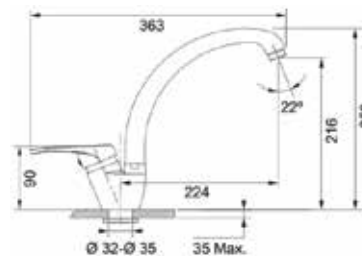

MARIS

Type: Swivel Spout Tap
Material: Brass
Surface Treatment: Black Matte
Spout Reach: 246mm
Outlet Height: 250mm
(Tap Base to Outlet)
Tap Height: 308mm
(Leading Base to Tap Top)
Base Diameter: Ø 50mm
Type of aerator: Laminar

Chrome
115.0595.062
Rs. 22,990/-

Coffee
115.0595.065
Rs. 21,990/-

Stone Grey
115.0595.069
Rs. 21,990/-

Urban swivel U-spout side HP MB

Matte Black
115.0627.524
Rs. 22,990/-

SMART

Type: Spout Side HP
Material: Brass
Surface Treatment: Chrome
Spout Reach: 363mm
Outlet Height: 216mm
(Tap Base to Outlet)
Tap Height: 258mm
(Leading Base to Tap Top)
Base Diameter: Ø 35mm
Type of aerator: Honeycomb

Vega Swivel (Spout Side HP CH)

Chrome
115.0643.396
Rs. 8,490/-

unit in mm