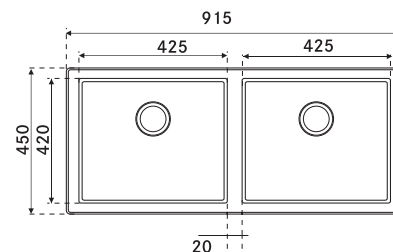

BXX 220/120-42-42 3 1/2"
WWK NTH NOF FRL (36" x 18")
127.0577.938
Rs. 22,690/-

AISI 304 ㄟ ㄟ ㄟ