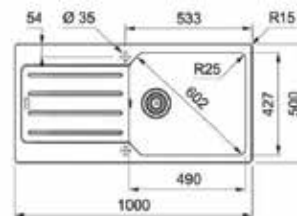

Properties

Impact proof Resistant to impact and thermal shock. Extreme temperature to 280°C.

Colour proof The surface color will not fade over the lifetime of the product.

Scratch proof Even knives won't scratch the surface.

Stain proof The surface color will not stain or mark.

Easy-clean The surface is easy to clean.