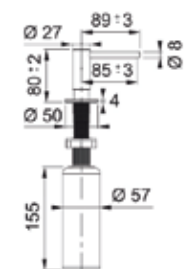

Copper
112.0625.486
Rs. 9,490/-

Antracite
112.0717.103
Rs. 9,490/-

Novara

SMART

Type: Spout Spray Tap
Material: Brass
Surface Treatment: Onyx
Spout Reach: 251mm
Outlet Height: 158mm
 (Tap Base to Outlet)
Tap Height: 184mm
 (Leading Base to Tap Top)
Base Diameter: Ø 50mm
Type of aerator: Honeycomb