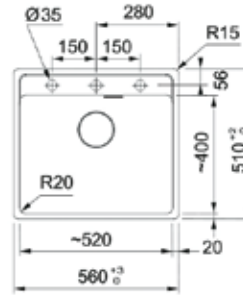

Material: Fraganite
Installation: Inset
Overflow: Hidden
Overall Size: 560 x 510
Bowl 1 Size: 520 x 400 x 200mm
Cut-out Size: See Template
Tap hole: No tap hole

Coffee
114.0745.606
Rs. 15,990/-

Slate Grey
114.0745.607
Rs. 15,990/-

Overflow
Equipped with
integrated-overflow