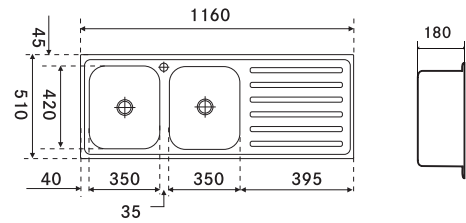

- Polar White**
143.0738.852
Rs. 12,990/-
- Urban Grey**
143.0738.853
Rs. 12,990/-

Tectonite 610 (22" x 20")

Carbon Black
114.0279.873
Rs. 13,490/-

Adrian

TRADITIONAL SERIES-
EUROPEAN SATIN FINISH

SMART

Material: Stainless Steel
Installation: Inset
Finish: Brushed Satin
Overflow: Hidden
Overall Size: 1160 x 510 / 46" x 20"
Bowl Size: 2*350 x 420 x 180mm
Cut-out Size: See Template
Tap hole: Optional
Thickness: 1mm

ADRIAN 621 Trendy (46" x 20") / AYX 621-116-18 3 1/2"
WWK REV WOF NTH

101.0721.071
 Rs. 16,490/-

AISI 304

SMART

Material: Stainless Steel
Installation: Inset
Finish: Brushed Satin
Overflow: Hidden
Overall Size: 915 x 510 / 36" x 20"
Bowl Size: 450 x 420 x 200mm
Cut-out Size: See Template
Tap hole: Optional
Thickness: 1mm