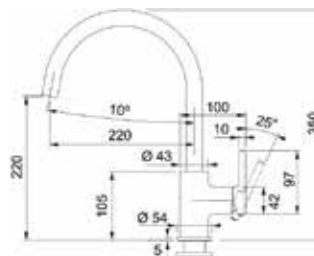

Chrome
115.0693.230
Rs. 15,990/-

SMART

Lina XL swivel side HP Matte Black

Matte Black
115.0626.019
Rs. 12,690/-

Type: Swivel Spout Tap
Material: Brass
Surface Treatment: Black Matte
Spout Reach: 220mm
Outlet Height: 220mm
(Tap Base to Outlet)
Tap Height: 350mm
(Leading Base to Tap Top)
Base Diameter: Ø 54mm
Type of aerator: Laminar