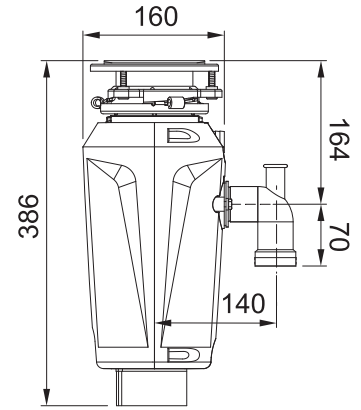

Product Features:

- 1400ml large capacity can process more food waste at once
- Stainless steel grinding system and components ensure powerful and stable grinding
- 1.25Horsepower Dura-Drive DC motor provides strong torque output and high speed, eliminating potential jams
- Compact design and light weight save space under the sink with easier installation
- Overload function & blade-free design guarantee safe of use
- Air switch for safely control and easy installation
- 3 bolts all-metal mounting system for easy installation and stable performance
- Sound insulation system make it operate quieter
- Removable splashguard for easy cleaning and replacement

Technical Data:

Motor:	DC
Motor Speed:	2800rpm/min
Noise Level:	≤67db
Capacity:	1400ML
Voltage:	220=240V; 50/60Hz
Current:	3.25A
HP:	1.25 HP
Motor Input Power:	550W
Grinding System material:	SS
Type of feed:	Continuous
On/Off switch:	Air switch
Swivel plate:	SS
Dishwasher Drain Connection:	Yes

Note: FFIPL Offers a Standard warranty of 1 Year from the date of Purchase. Read the user manual carefully before installation.