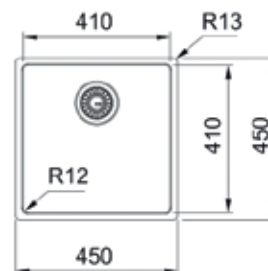

SMART

Material: Stainless Steel
Finish: Satin
Installation: Inset/Flushmount/Undermount
Overall Size: 500 x 450 / 20" x 18"
Bowl Size: 460 x 410 x 210mm
Cut-out Size: See Template
Tap hole: No tap hole

BXX 210/110-46 3 1/2"
WWK ND NOF NTH R12 (20" x 18")
127.0516.111
Rs. 13,590/-

AISI 304

SMART

Material: Stainless Steel
Finish: Satin
Installation: Inset/Flushmount/Undermount
Overall Size: 450 x 450 / 18" x 8"
Bowl Size: 410 x 410 x 210mm
Cut-out Size: See Template
Tap hole: No tap hole

BXX 210/110-41 3 1/2"
WWK NTH NOF FRL (18" x 18")
127.0657.313
Rs. 11,490/-

AISI 304