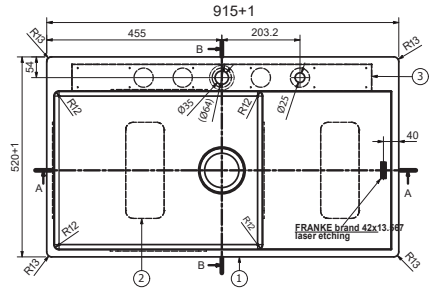

SMART

Material: Stainless Steel
Finish: Satin
Installation: Inset/Flushmount/Undermount
Overall Size: 610 x 520 / 24" x 20"
Bowl Size: 570 x 410 x 210mm
Cut-out Size: See Template
Tap hole: Yes, Ø 35mm
Accessories: Soap Dispenser, Plumbing Kit

BXX 210/110-57 3 1/2"
WWK TL TH DH (24"x20")
 127.0727.717
 Rs. 22,990/-

AISI 304

SMART

Material: Stainless Steel
Finish: Satin
Installation: Inset/Flushmount/Undermount
Overall Size: 830 x 520 / 33" x 20"
Bowl Size: 790 x 410 x 210mm
Cut-out Size: See Template
Tap hole: Yes, Ø 35mm
Accessories: Soap Dispenser, Plumbing Kit

BXX 210/110-79 3 1/2"
WWK TL TH DH BX (33"x20")
 127.0727.718
 Rs. 25,190/-

AISI 304

SMART

Material: Stainless Steel
Finish: Satin
Installation: Inset/Flushmount/Undermount
Overall Size: 915 x 520 / 36" x 20"
Bowl Size: 540 x 410 x 210mm
Cut-out Size: See Template
Tap hole: Yes, Ø 35mm
Accessories: Soap Dispenser, Plumbing Kit

BXX 211/111-92 3 1/2"
WWK RHD TL TH DH (36"x 20")
 127.0727.719
 Rs. 27,790/-

AISI 304

SMART

Material: Stainless Steel
Finish: Satin
Installation: Inset/Flushmount/Undermount
Overall Size: 915 x 520 / 36" x 20"
Bowl Size: 2*426 x 410 x 210mm
Cut-out Size: See Template
Tap hole: Yes, Ø 35mm
Accessories: Soap Dispenser, Plumbing Kit