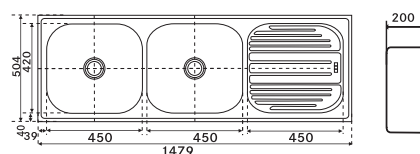

SMART

Material: Stainless Steel
Installation: Inset
Finish: Brushed Satin
Overall Size: 1479 x 504 / 59" x 20"
Bowl Size: 2*450 x 420 x 200mm
Cut-out Size: See Template
Tap hole: Optional
Thickness: 1mm

621 X Omni (59" x 20") / OMX 621-147-20 3 1/2"
WWK REV NOF

101.0721.073
Rs. 18,690/-

SMART

Material: Stainless Steel
Installation: Inset
Finish: Brushed Satin
Overall Size: 1379 x 504 / 55" x 20"
Bowl Size: 450 x 420 x 200mm
350 x 420 x 180mm
Cut-out Size: See Template
Tap hole: Optional
Thickness: 1mm

621 CX Omni (55" x 20") / OMX 621-137-20 3 1/2"
WWK REV NOF

101.0721.074
Rs. 15,290/-