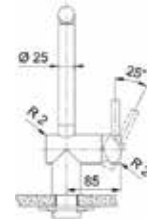

Atlas Neo

Antracite
115.0628.210
Rs. 40,490/-

Type: L Type Spout - Pull Out
Material: Stainless Steel
Surface Treatment: Antracite
Spout Reach: 225mm
Outlet Height: 270mm
(Tap Base to Outlet)
Tap Height: 297mm
(Leading Base to Tap Top)
Base Diameter: Ø 45mm
Type of aerator: Laminar

Copper
115.0628.208
Rs. 40,990/-

Gold
115.0681.242
Rs. 40,990/-

Industrial Black
115.0550.427
Rs. 38,490/-