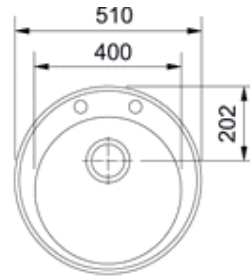

MARIS

Material:

Installation:

Overflow:

Overall Size:

Bowl 1 Size:

Cut-out Size:

Tap hole:

Fragranite

Inset

Hidden

560 x 500 x 230mm, R15

503 x 425 x 230mm, R15

524 x 464mm, R15

Ø 35mm

Black
114.0686.847
Rs. 17,990 /-

Oatmeal
114.0686.850
Rs. 17,990/-

RONDEL ROG 610-41

Stone Grey
114.0686.848
Rs. 17,990/-