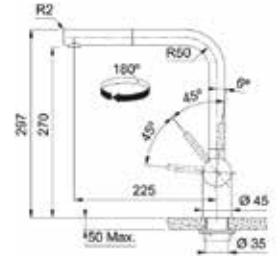

Atlas Neo

Antracite
115.0628.210
Rs. 40,490/-

Type: L Type Spout - Pull Out
Material: Stainless Steel
Surface Treatment: Antracite
Spout Reach: 225mm
Outlet Height: 270mm
(Tap Base to Outlet)
Tap Height: 297mm
(Leading Base to Tap Top)
Base Diameter: Ø 45mm
Type of aerator: Laminar

Copper
115.0628.208
Rs. 40,990/-

Gold
115.0681.242
Rs. 40,990/-

Industrial Black
115.0550.427
Rs. 38,490/-