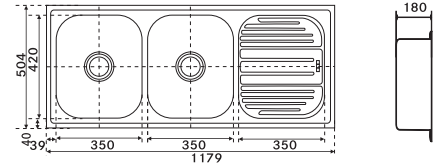

SMART

Material: Stainless Steel
Installation: Inset
Finish: Brushed Satin
Overall Size: 1179 x 504 / 47" x 20"
Bowl Size: 2*350 x 420 x 180mm
Cut-out Size: See Template
Tap hole: Optional
Thickness: 1mm

621 X Trendy (47" x 20") / TRX 621 3 1/2"
WWK REV NOF

101.0721.075
Rs. 13,090/-

SMART

Material: Stainless Steel
Installation: Inset
Finish: Brushed Satin
Overall Size: 1004 x 504 / 40" x 20"
Bowl Size: 350 x 420 x 180mm
170 x 330 x 130mm
Cut-out Size: See Template
Tap hole: Optional
Thickness: 1mm

651 Trendy (40" x 20") / TRX 651 3 1/2"
WWK REV NOF

101.0721.076
Rs. 17,590/-