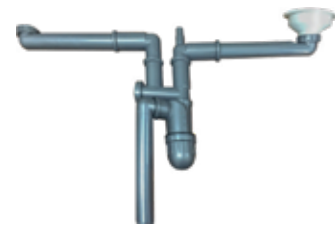

BXX 220/120-54-54 3 1/2"
WWK NOF TL TH DH (45"x 20")
 127.0727.722
 Rs. 35,790/-

AISI 304

(INCLUSIVE OF 2 ACCESSORIES)

Soap Dispenser

FUN 119.0578.771

Plumbing Kit (Single Bowl)

FUN 112.0551.361

Plumbing Kit (Double Bowl)