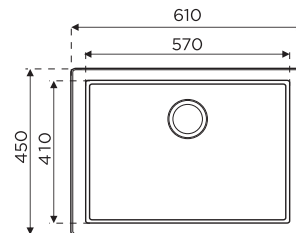

BXX 211 / 111-100 3 1/2"
WWK NTH NOR FRL (40"x18")
 127.0657.315
 Rs. 21,490/-

AISI 304

SMART

Material: Stainless Steel
Finish: Satin
Installation: Inset/Flushmount/Undermount
Overall Size: 915 x 450 / 36" x 18"
Bowl Size: 540 x 410 x 210mm
Cut-out Size: See Template
Tap hole: No tap hole

BXX 210/110-79-42 3 1/2"
WWK ND NOF NTH R12 (33" x 18")
 127.0516.115
 Rs. 16,990/-

AISI 304

SMART

Material: Stainless Steel
Finish: Satin
Installation: Inset/Flushmount/Undermount
Overall Size: 730 x 450 / 29" x 18"
Bowl Size: 690 x 410 x 210mm
Cut-out Size: See Template
Tap hole: No tap hole

BXX 210/110-69 3 1 / 2"
WWK NTH NOF FRL (29"x18")
127.0657.314
Rs. 16,490/-

AISI 304

Material: Stainless Steel
Finish: Satin
Installation: Inset/Flushmount/Undermount
Overall Size: 610 x 450 / 24" x 18"
Bowl Size: 570 x 410 x 210mm
Cut-out Size: See Template
Tap hole: No tap hole

BXX 210 / 110-57 3 1 / 2"
WWK ND NOF NTH R12 (24"x18")
127.0516.112
Rs. 15,790/-

AISI 304

SMART

Material: Stainless Steel
Finish: Satin
Installation: Inset/Flushmount/Undermount
Overall Size: 500 x 450 / 20" x 18"
Bowl Size: 460 x 410 x 210mm
Cut-out Size: See Template
Tap hole: No tap hole