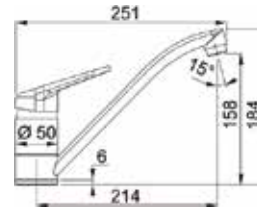

Copper
112.0625.486
Rs. 9,490/-

Antracite
112.0717.103
Rs. 9,490/-

Novara

SMART

Type: Spout Spray Tap
Material: Brass
Surface Treatment: Onyx
Spout Reach: 251mm
Outlet Height: 158mm
 (Tap Base to Outlet)
Tap Height: 184mm
 (Leading Base to Tap Top)
Base Diameter: Ø 50mm
Type of aerator: Honeycomb

Chrome
 115.0638.303
 Rs. 6,490/-

**Novara Plus
 Spout Top ON**

Black
 115.0649.636
 Rs. 6,990/-

SMART

Type: Pull-out Nozzle Tap
Material: Brass
Surface Treatment: Onyx
Spout Reach: 197mm
Outlet Height: 123mm
 (Tap Base to Outlet)
Tap Height: 177mm
 (Leading Base to Tap Top)
Base Diameter: Ø 50mm
Type of aerator: Honeycomb