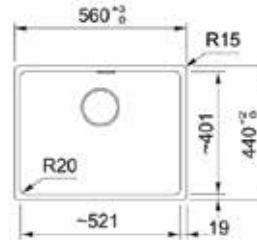

MARIS

Material: Fraganite
Installation: Inset
Overflow: Hidden
Overall Size: 521 x 440
Bowl 1 Size: 520 x 400 x 200mm
Cut-out Size: See Template

Coffee
114.0745.603
Rs. 15,490/-

Slate Grey
114.0745.604
Rs. 15,490/-

Overflow
Equipped with
integrated-overflow

MRG 610-52 (22"x 18")

Matte Black
114.0745.602
Rs. 15,990/-

MARIS

Material: Fraganite
Installation: Inset
Overflow: Hidden
Overall Size: 371 x 440
Bowl 1 Size: 370 x 400 x 200mm
Cut-out Size: See Template

Coffee
114.0745.530
Rs. 12,490/-

Slate Grey
114.0745.601
Rs. 12,490/-

Overflow
Equipped with
integrated-overflow

MRG 610-37 (17"x 18")

Matte Black
114.0745.529
Rs. 12,990/-

Properties

Impact proof Resistant to impact and thermal shock. Extreme temperature to 280°C.

Colour proof The surface color will not fade over the lifetime of the product.

Scratch proof Even knives won't scratch the surface.

Stain proof The surface color will not stain or mark.

Easy-clean The surface is easy to clean.