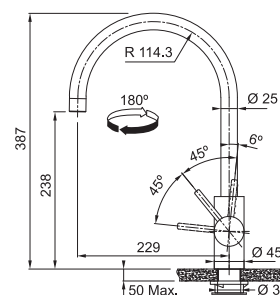

Lina XL swivel side HP

Chrome
115.0695.409
Rs. 9,990/-

Type: Swivel Spout Tap
Material: Brass
Surface Treatment: Chrome
Spout Reach: 229mm
Outlet Height: 238mm
(Tap Base to Outlet)
Tap Height: 387mm
(Leading Base to Tap Top)
Base Diameter: Ø 45mm
Type of aerator: Laminar