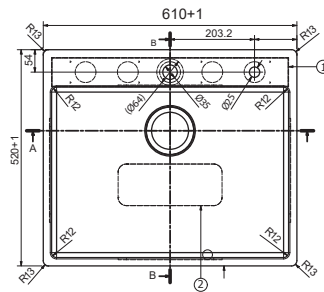

SMART

Material: Stainless Steel
Finish: Satin
Installation: Inset/Flushmount/Undermount
Overall Size: 610 x 520 / 24" x 20"
Bowl Size: 570 x 410 x 210mm
Cut-out Size: See Template
Tap hole: Yes, Ø 35mm
Accessories: Soap Dispenser, Plumbing Kit

BXX 210/110-57 3 1/2"
WWK TL TH DH (24"x20")
 127.0727.717
 Rs. 22,990/-

AISI 304

SMART

Material: Stainless Steel
Finish: Satin
Installation: Inset/Flushmount/Undermount
Overall Size: 830 x 520 / 33" x 20"
Bowl Size: 790 x 410 x 210mm
Cut-out Size: See Template
Tap hole: Yes, Ø 35mm
Accessories: Soap Dispenser, Plumbing Kit