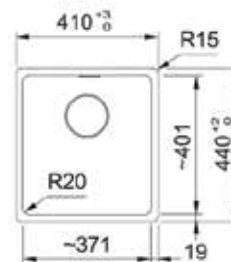

Properties

Impact proof Resistant to impact and thermal shock. Extreme temperature to 280°C.

Colour proof The surface color will not fade over the lifetime of the product.

Scratch proof Even knives won't scratch the surface.

Stain proof The surface color will not stain or mark.

Easy-clean The surface is easy to clean.