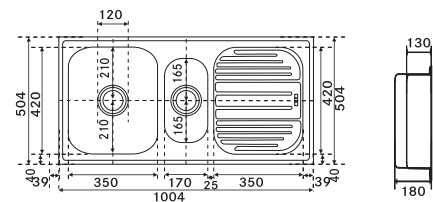

SMART

Material: Stainless Steel
Installation: Inset
Finish: Brushed Satin
Overall Size: 1179 x 504 / 47" x 20"
Bowl Size: 2*350 x 420 x 180mm
Cut-out Size: See Template
Tap hole: Optional
Thickness: 1mm

621 X Trendy (47" x 20") / TRX 621 3 1/2"
WWK REV NOF

101.0721.075
Rs. 13,090/-

SMART

Material: Stainless Steel
Installation: Inset
Finish: Brushed Satin
Overall Size: 1004 x 504 / 40" x 20"
Bowl Size: 350 x 420 x 180mm
170 x 330 x 130mm
Cut-out Size: See Template
Tap hole: Optional
Thickness: 1mm

651 Trendy (40" x 20") / TRX 651 3 1/2"
WWK REV NOF

101.0721.076
Rs. 17,590/-