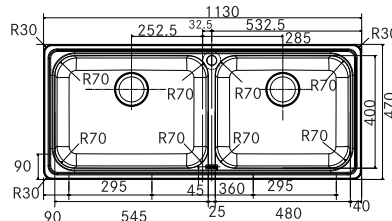

The new minimalistic bowl covers nearly all planning needs forming an elegant unit with any counter-top (natural or artificial).

SMART

Material: Stainless Steel
Finish: Brushed Satin
Installation: Undermount / Inset
Overall Size: 1400 x 480 / 55" x 18"
Bowl Size: 2*480 x 400 x 205.8mm
Cut-out Size: See Template
Tap hole: Optional
Thickness: 1mm

RSX 621 (55"x18")

101.0721.172
Rs. 17,590/-

AISI 304

SMART

Material: Stainless Steel
Finish: Brushed Satin
Installation: Undermount / Inset
Overall Size: 1130 x 480 / 45" x 18"
Bowl Size: 545 x 400 x 205.8mm
 480 x 400 x 205.8mm
Cut-out Size: See Template
Tap hole: Optional
Thickness: 1mm

RSX 620-55-48 (45"x18")

101.0721.178
Rs. 15,390/-

AISI 304

SMART

Material: Stainless Steel
Finish: Brushed Satin
Installation: Undermount / Inset
Overall Size: 915 x 480 / 36" x 18"
Bowl Size: 480 x 400 x 205.8mm
Cut-out Size: See Template
Tap hole: Optional
Thickness: 1mm