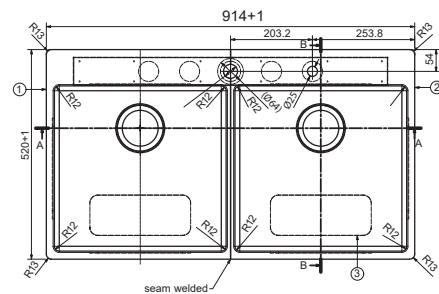

SMART

Material: Stainless Steel
Finish: Satin
Installation: Inset/Flushmount/Undermount
Overall Size: 915 x 520 / 36" x 20"
Bowl Size: 540 x 410 x 210mm
Cut-out Size: See Template
Tap hole: Yes, Ø 35mm
Accessories: Soap Dispenser, Plumbing Kit

BXX 211/111-92 3 1/2"
WWK RHD TL TH DH (36"x 20")
127.0727.719
Rs. 27,790/-

AISI 304

SMART

Material: Stainless Steel
Finish: Satin
Installation: Inset/Flushmount/Undermount
Overall Size: 915 x 520 / 36" x 20"
Bowl Size: 2*426 x 410 x 210mm
Cut-out Size: See Template
Tap hole: Yes, Ø 35mm
Accessories: Soap Dispenser, Plumbing Kit

BXX 220/120-43-43 3 1/2"
WWK TL TH DH (36"x 20")
127.0727.721
Rs. 31,990/-

AISI 304