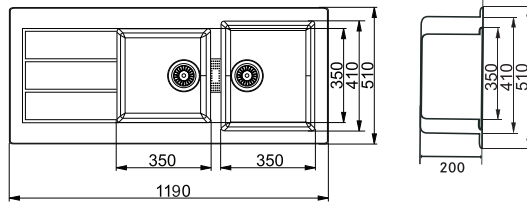

SMART

Material: Tectonite
Installation: Inset
Overflow: Hidden
Overall Size: 1190 x 500 / 46" x 20"
Bowl 1 Size: 350 x 410 x 200mm, R15
Bowl 2 Size: 350 x 350 x 150mm, R15
Cut-out Size: See Template
Tap hole: Ø 35mm

- **Urban Grey**
  143.0738.839
  Rs. 23,490/-
- **Carbon Black**
  114.0253.281
  Rs. 23,990/-
- **Coffee**
  114.0269.790
  Rs. 23,490/-

Tectonite 621 (46" x 20")

Polar White
143.0738.838
Rs. 23,490/-

SMART

Material: Tectonite
Installation: Inset
Overflow: Hidden
Overall Size: 1000 x 500 / 40" x 20"
Bowl 1 Size: 350 x 410 x 200mm, R15
Bowl 2 Size: 160 x 350 x 150mm, R15
Cut-out Size: See Template
Tap hole: Ø 35mm

- **Polar White**
  143.0738.833
  Rs. 19,490/-
- **Carbon Black**
  114.0253.160
  Rs. 19,990/-

Tectonite 651 (40" x 20")

Urban Grey
143.0738.834
Rs. 19,490/-