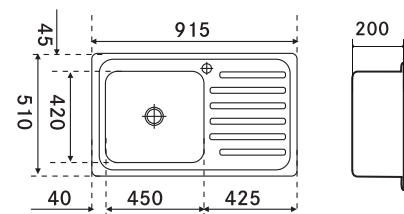

- Polar White**
143.0738.852
Rs. 12,990/-
- Urban Grey**
143.0738.853
Rs. 12,990/-

Tectonite 610 (22" x 20")

Carbon Black
114.0279.873
Rs. 13,490/-

Adrian

TRADITIONAL SERIES-
EUROPEAN SATIN FINISH

SMART

Material: Stainless Steel
Installation: Inset
Finish: Brushed Satin
Overflow: Hidden
Overall Size: 1160 x 510 / 46" x 20"
Bowl Size: 2*350 x 420 x 180mm
Cut-out Size: See Template
Tap hole: Optional
Thickness: 1mm

ADRIAN 621 Trendy (46" x 20") / AYX 621-116-18 3 1/2"
WWK REV WOF NTH

101.0721.071
 Rs. 16,490/-

AISI 304

SMART

Material: Stainless Steel
Installation: Inset
Finish: Brushed Satin
Overflow: Hidden
Overall Size: 915 x 510 / 36" x 20"
Bowl Size: 450 x 420 x 200mm
Cut-out Size: See Template
Tap hole: Optional
Thickness: 1mm

ADRIAN 611 Omni (36" x 20") / AYX 611-90-20 3 1/2"
WWK REV WOF

101.0721.072
 Rs. 10,990/-

AISI 304

SMART

Material: Stainless Steel
Installation: Inset
Finish: Brushed Satin
Overall Size: 1479 x 504 / 59" x 20"
Bowl Size: 2*450 x 420 x 200mm
Cut-out Size: See Template
Tap hole: Optional
Thickness: 1mm