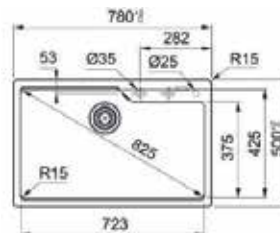

Properties

Impact proof Resistant to impact and thermal shock. Extreme temperature to 280°C.

Colour proof The surface color will not fade over the lifetime of the product.

Scratch proof Even knives won't scratch the surface.

Stain proof The surface color will not stain or mark.

Easy-clean The surface is easy to clean.