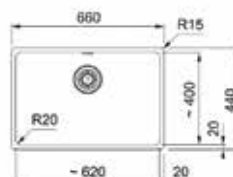

MARIS - With Indian Waste Kit

MARIS

Material: Fraganite
Installation: Inset
Overflow: Hidden
Overall Size: 660 x 440
Bowl 1 Size: 620 x 400 x 200mm
Cut-out Size: See Template

Coffee
114.0744.993
Rs. 12,490/-

Slate Grey
114.0744.994
Rs. 12,490/-

MRG 610-62 (26"x18")

Matte Black
114.0744.992
Rs. 12,990/-

MARIS

Material: Fraganite
Installation: Inset
Overflow: Hidden
Overall Size: 521 x 440
Bowl 1 Size: 520 x 400 x 200mm
Cut-out Size: See Template
Tap hole: No tap hole

Coffee
114.0744.919
Rs. 11,990/-

Slate Grey
114.0744.920
Rs. 11,990/-

MRG 610-52 (22"x18")

Matte Black
114.0744.991
Rs. 12,490/-

Properties

Impact proof Resistant to impact and thermal shock. Extreme temperature to 280°C.

Colour proof The surface color will not fade over the lifetime of the product.

Scratch proof Even knives won't scratch the surface.

Stain proof The surface color will not stain or mark.

Easy-clean The surface is easy to clean.