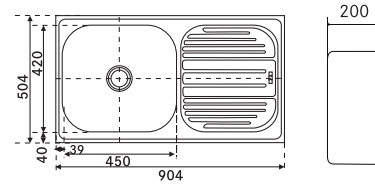

SMART

Material: Stainless Steel
Installation: Inset
Finish: Brushed Satin
Overall Size: 904 x 504 / 36" x 20"
Bowl Size: 450 x 420 x 200mm
Cut-out Size: See Template
Tap hole: Optional
Thickness: 1mm

611 X Omni (36" x 20") / OMX 611-90-20 3 1/2"
WWK REV NOF

101.0721.093

Rs. 8,690/-

AISI 304

SMART

Material: Stainless Steel
Installation: Inset
Finish: Brushed Satin
Overall Size: 804 x 504 / 32" x 20"
Bowl Size: 350 x 420 x 180mm
Cut-out Size: See Template
Tap hole: Optional
Thickness: 1mm

611 X Trendy (32" x 20") / TRX 611 3 1/2"
WWK REV NOF

101.0721.094

Rs. 7,990/-

AISI 304