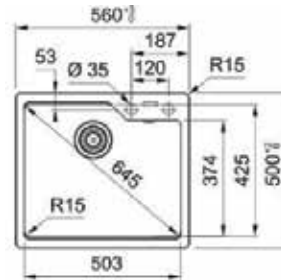

Properties

Impact proof Resistant to impact and thermal shock. Extreme temperature to 280°C.

Colour proof The surface color will not fade over the lifetime of the product.

Scratch proof Even knives won't scratch the surface.

Stain proof The surface color will not stain or mark.

Easy-clean The surface is easy to clean.