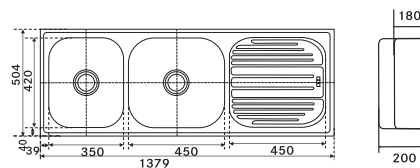

SMART

Material: Stainless Steel
Installation: Inset
Finish: Brushed Satin
Overall Size: 1479 x 504 / 59" x 20"
Bowl Size: 2*450 x 420 x 200mm
Cut-out Size: See Template
Tap hole: Optional
Thickness: 1mm

621 X Omni (59" x 20") / OMX 621-147-20 3 1/2"
WWK REV NOF

101.0721.073
Rs. 18,690/-

SMART

Material: Stainless Steel
Installation: Inset
Finish: Brushed Satin
Overall Size: 1379 x 504 / 55" x 20"
Bowl Size: 450 x 420 x 200mm
350 x 420 x 180mm
Cut-out Size: See Template
Tap hole: Optional
Thickness: 1mm

621 CX Omni (55" x 20") / OMX 621-137-20 3 1/2"
WWK REV NOF

101.0721.074
Rs. 15,290/-