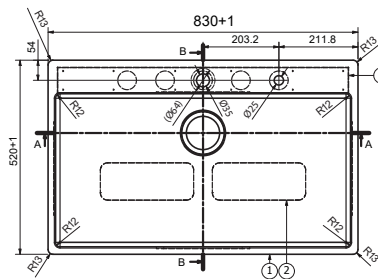

- Store cleaning items in the sink
- Keep all accessories together in the storage box
- Put everything away neatly in your kitchen cabinets

SMART

Material: Stainless Steel
Finish: Satin
Installation: Inset/Flushmount/Undermount/Overflow
Overall Size: 610 x 520 / 24" x 20"
Bowl Size: 570 x 410 x 210mm
Cut-out Size: See Template
Tap hole: Yes, Ø 35mm

BXX 210/110-57 3 1/2"
WWK TL TH DH SIP (24"x 20")
 127.0685.915
 Rs. 59,990/-

AISI 304

SMART

Material: Stainless Steel
Finish: Satin
Installation: Inset/Flushmount/Undermount/Overflow
Overall Size: 830 x 520 / 33" x 20"
Bowl Size: 790 x 410 x 210mm
Cut-out Size: See Template
Tap hole: Yes, Ø 35mm

BXX 210/110-79 3 1/2"
WWK TL TH DH SIP (33"x 20")
 127.0685.917
 Rs. 61,990/-

AISI 304

SMART

Material: Stainless Steel
Finish: Satin
Installation: Inset/Flushmount/Undermount/Overflow
Overall Size: 915 x 520 / 36" x 20"
Bowl Size: 540 x 410 x 210mm
Cut-out Size: See Template
Tap hole: Yes, Ø 35mm

BXX 211/111-92 3 1/2"
WWK RHD TL TH DH (36"x 20")
 127.0685.920
 Rs. 63,990/-

AISI 304

SMART

Material: Stainless Steel
Finish: Satin
Installation: Inset/Flushmount/Undermount/Overflow
Overall Size: 915 x 520 / 36" x 20"
Bowl Size: 2*426 x 410 x 210mm
Cut-out Size: See Template
Tap hole: Yes, Ø 35mm