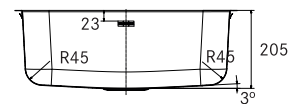

SMART

Material: Stainless Steel
Finish: Brushed Satin
Installation: Undermount / Inset
Overall Size: 560 x 480 / 22" x 18"
Bowl Size: 480 x 400 x 220mm
Cut-out Size: See Template
Tap hole: No tap hole
Thickness: 1mm

RSX 610-56 (22"x18")

101.0721.175
Rs. 5,990/-

AISI 304

SMART

Material: Stainless Steel
Finish: Brushed Satin
Installation: Undermount / Inset
Overall Size: 585 x 440 / 23" x 18"
Bowl Size: 545 x 400 x 205 mm
Cut-out Size: See Template
Tap hole: No tap hole
Thickness: 1mm

RSX 210-55 (23"x18")

127.0721.170
Rs. 5,990/-

AISI 304