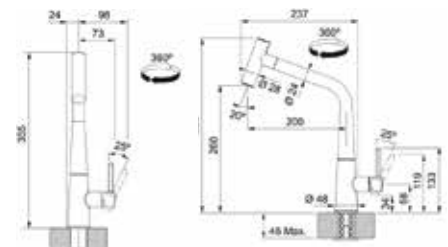

Icon Pull Out Shower Side HP CHR

Chrome
115.0625.188
Rs. 55,990/-

Type: Pull Out Spray Tap
Material: Brass
Surface Treatment: Chrome
Spout Reach: 237mm
Outlet Height: 260mm
(Tap Base to Outlet)
Tap Height: 355mm
(Leading Base to Tap Top)
Base Diameter: Ø 48mm
Type of aerator: Laminar