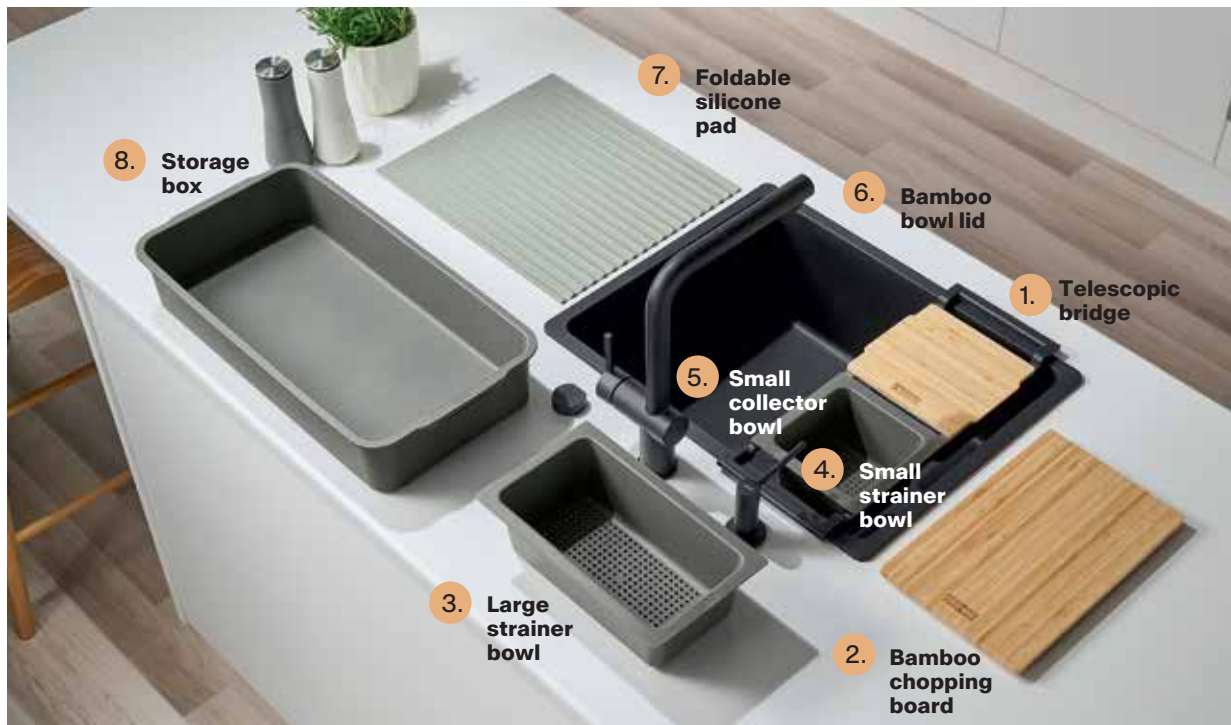

07 Stainless Steel Cover

Box Elite

GREAT MEALS,
NO INTERRUPTIONS
IT ALL COMES
TOGETHER
WITH ALL-IN

Transforming your sink into a stylish and playful workstation, All-In is the flexible food preparation system designed to bring more flow to your kitchen and life.

reddot winner 2022

Eight accessories, endless uses, fits any sink*

*Up to 540mm

Prepare

Using the bamboo board, telescopic bridge, strainer and collector bowls, All-In can help you:

- Chop vegetables and other ingredients
- Collect the cut food
- Collect peelings and deal with waste
- Store prepped ingredients in the fridge

Cook

The bridge, strainer bowls and foldable pad are really useful at the cooking stage and you can:

- Rest pots and pans on the bridge while filling them from the tap
- Use the strainer to drain pasta, or other ingredients
- Stand hot pans and dishes on the foldable pad to protect work surfaces