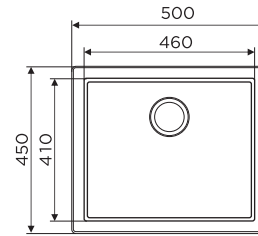

BXX 210/110-79-42 3 1/2"
WWK ND NOF NTH R12 (33" x 18")
 127.0516.115
 Rs. 16,990/-

AISI 304

SMART

Material: Stainless Steel
Finish: Satin
Installation: Inset/Flushmount/Undermount
Overall Size: 730 x 450 / 29" x 18"
Bowl Size: 690 x 410 x 210mm
Cut-out Size: See Template
Tap hole: No tap hole

BXX 210/110-69 3 1 / 2"
WWK NTH NOF FRL (29"x18")
127.0657.314
Rs. 16,490/-

AISI 304

Material: Stainless Steel
Finish: Satin
Installation: Inset/Flushmount/Undermount
Overall Size: 610 x 450 / 24" x 18"
Bowl Size: 570 x 410 x 210mm
Cut-out Size: See Template
Tap hole: No tap hole

BXX 210 / 110-57 3 1 / 2"
WWK ND NOF NTH R12 (24"x18")
127.0516.112
Rs. 15,790/-

AISI 304

SMART

Material: Stainless Steel
Finish: Satin
Installation: Inset/Flushmount/Undermount
Overall Size: 500 x 450 / 20" x 18"
Bowl Size: 460 x 410 x 210mm
Cut-out Size: See Template
Tap hole: No tap hole

BXX 210/110-46 3 1/2"
WWK ND NOF NTH R12 (20" x 18")
 127.0516.111
 Rs. 13,590/-

AISI 304

SMART

Material: Stainless Steel
Finish: Satin
Installation: Inset/Flushmount/Undermount
Overall Size: 450 x 450 / 18" x 8"
Bowl Size: 410 x 410 x 210mm
Cut-out Size: See Template
Tap hole: No tap hole