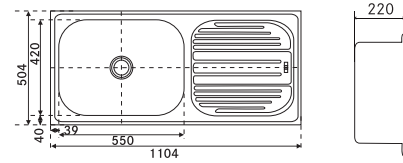

SMART

Material: Stainless Steel
Installation: Inset
Finish: Brushed Satin
Overall Size: 1104 x 504 / 44" x 20"
Bowl Size: 550 x 420 x 220mm
Cut-out Size: See Template
Tap hole: Optional
Thickness: 1mm

611 X Grand (44" x 20") / GRX 611-110-20 3 1/2"
WWK REV NOF

101.0721.091

Rs. 10,990/-

AISI 304

SMART

Material: Stainless Steel
Installation: Inset
Finish: Brushed Satin
Overall Size: 1004 x 504 / 40" x 20"
Bowl Size: 450 x 420 x 200mm
Cut-out Size: See Template
Tap hole: Optional
Thickness: 1mm

611 X Omni (40" x 20") / OMX 611-100-20 3 1/2"
WWK REV NOF

101.0721.092

Rs. 9,490/-

AISI 304