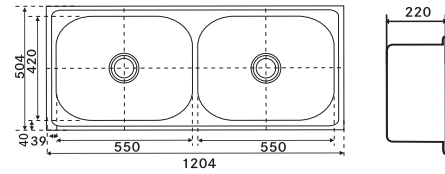

SMART

Material: Stainless Steel
Installation: Inset
Finish: Brushed Satin
Overall Size: 1204 x 504 / 48" x 20"
Bowl Size: 2*550 x 420 x 220mm
Cut-out Size: See Template
Tap hole: Optional
Thickness: 1mm

620 X Grand (48" x 20") / GRX 620-120-22 3 1/2"

WWKNOF
101.0721.077
Rs. 16,290/-

SMART

Material: Stainless Steel
Installation: Inset
Finish: Brushed Satin
Overall Size: 1004 x 504 / 40" x 20"
Bowl Size: 2*450 x 420 x 200mm
Cut-out Size: See Template
Tap hole: Optional
Thickness: 1mm

620 X Omni (40" x 20") / OMX 620-100-20 3 1/2"

WWKNOF
101.0721.078
Rs. 13,390/-