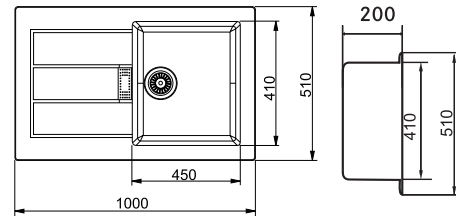

SMART

Material: Tectonite
Installation: Inset
Overflow: Hidden
Overall Size: 1000 x 500 / 40" x 20"
Bowl 1 Size: 450 x 410 x 200mm, R15
Cut-out Size: See Template
Tap hole: Ø 35mm

- **Polar White**
  143.0738.835
  Rs. 17,490/-
- **Urban Grey**
  143.0738.836
  Rs. 17,490/-
- **Carbon Black**
  114.0253.151
  Rs. 17,990/-

Tectonite 611 (40" x 20")

Coffee
143.0738.837
Rs. 17,490/-

SMART

Material: Tectonite
Installation: Inset
Overflow: Hidden
Overall Size: 560 x 530 / 22" x 20"
Bowl 1 Size: 490 x 370 x 200mm, R15
Cut-out Size: See Template
Tap hole: Ø 35mm

- **Polar White**
  143.0738.852
  Rs. 12,990/-
- **Urban Grey**
  143.0738.853
  Rs. 12,990/-

Tectonite 610 (22" x 20")

Carbon Black
114.0279.873
Rs. 13,490/-