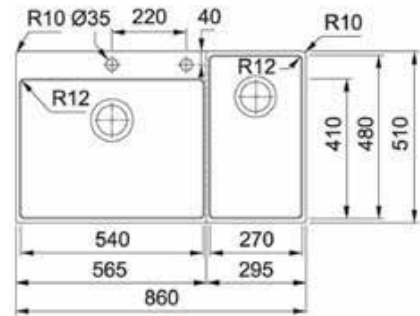

Accessories Included: