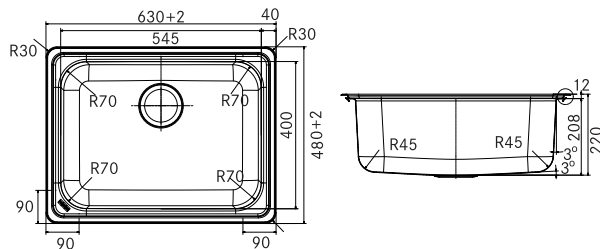

RSX 620-55-48 (45"x18")

101.0721.178
Rs. 15,390/-

AISI 304

SMART

Material: Stainless Steel
Finish: Brushed Satin
Installation: Undermount / Inset
Overall Size: 915 x 480 / 36" x 18"
Bowl Size: 480 x 400 x 205.8mm
Cut-out Size: See Template
Tap hole: Optional
Thickness: 1mm

RSX 611-91 (36"x18")

101.0721.174
Rs. 9,890/-

AISI 304

SMART

Material: Stainless Steel
Finish: Brushed Satin
Installation: Undermount / Inset
Overall Size: 630 x 480 / 24" x 18"
Bowl Size: 545 x 400 x 220mm
Cut-out Size: See Template
Tap hole: No tap hole
Thickness: 1mm

RSX 610-63 (24"x18")

101.0721.176
Rs. 6,490/-

AISI 304

SMART

Material: Stainless Steel
Finish: Brushed Satin
Installation: Undermount / Inset
Overall Size: 560 x 480 / 22" x 18"
Bowl Size: 480 x 400 x 220mm
Cut-out Size: See Template
Tap hole: No tap hole
Thickness: 1mm