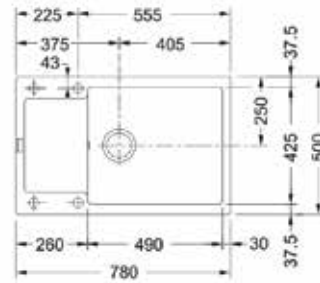

Material: Fraganite
Installation: Inset
Overflow: Hidden
Overall Size: 780 x 500mm
Bowl Size: 490 x 425 x 200mm
Cut-out Size: See Template
Tap hole: No tap hole

Coffee
114.0745.614
Rs. 18,490/-

Slate Grey
114.0745.616
Rs. 18,490/-

Overflow
Equipped with
integrated-overflow