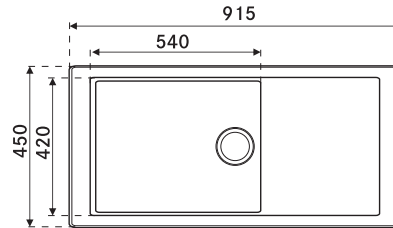

SMART

Material: Stainless Steel
Finish: Satin
Installation: Inset/Flushmount/Undermount
Overall Size: 1000 x 450 / 40" x 18"
Bowl Size: 710 x 410 x 210mm
Cut-out Size: See Template
Tap hole: No tap hole

BXX 211 / 111-100 3 1/2"
WWK NTH NOR FRL (40"x18")
127.0657.315
Rs. 21,490/-

AISI 304

SMART

Material: Stainless Steel
Finish: Satin
Installation: Inset/Flushmount/Undermount
Overall Size: 915 x 450 / 36" x 18"
Bowl Size: 540 x 410 x 210mm
Cut-out Size: See Template
Tap hole: No tap hole

BXX 211 / 111-54 3 1/2"
WWK REV NOF NTH (36"x18")
127.0516.116
Rs. 21,190/-

AISI 304

SMART

Material: Stainless Steel
Finish: Satin
Installation: Inset/Flushmount/Undermount
Overall Size: 830 x 450 / 33" x 18"
Bowl Size: 790 x 410 x 210mm
Cut-out Size: See Template
Tap hole: No tap hole

BXX 210/110-79-42 3 1/2"
WWK ND NOF NTH R12 (33" x 18")
127.0516.115
Rs. 16,990/-

AISI 304