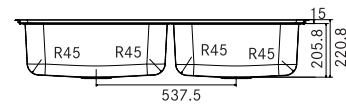

SMART

Material: Stainless Steel
Finish: Brushed Satin
Installation: Undermount / Inset
Overall Size: 1400 x 480 / 55" x 18"
Bowl Size: 2*480 x 400 x 205.8mm
Cut-out Size: See Template
Tap hole: Optional
Thickness: 1mm

RSX 621 (55"x18")

101.0721.172
Rs. 17,590/-

AISI 304

SMART

Material: Stainless Steel
Finish: Brushed Satin
Installation: Undermount / Inset
Overall Size: 1130 x 480 / 45" x 18"
Bowl Size: 545 x 400 x 205.8mm
480 x 400 x 205.8mm
Cut-out Size: See Template
Tap hole: Optional
Thickness: 1mm

RSX 620-55-48 (45"x18")

101.0721.178
Rs. 15,390/-

AISI 304