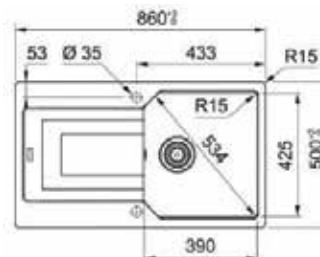

MARIS

Material: Fraganite
Installation: Inset
Overflow: Hidden
Overall Size: 860 x 500 x 220mm, R15
Bowl 1 Size: 390 x 425 x 220mm, R15
Cut-out Size: 824 x 464mm, R15
Tap hole: Ø 35mm

Oatmeal
114.0651.599
Rs. 22,990/-

Stone Grey
114.0651.609
Rs. 22,990/-

UBG 611-86

Onyx Black
114.0651.604
Rs. 23,990/-

MARIS

Material: Fraganite
Installation: Inset
Overflow: Hidden
Overall Size: 780 x 500mm x 200mm, R15
Bowl Size: 723 x 425 x 200mm, R15
Cut-out Size: 760 x 480mm, R15
Tap hole: Ø 35mm

Oatmeal
114.0651.598
Rs. 21,990/-

Onyx Black
114.0651.603
Rs. 22,990/-

UBG 610-78

Stone Grey
114.0651.608
Rs. 21,990/-

Properties

Impact proof Resistant to impact and thermal shock. Extreme temperature to 280°C.

Colour proof The surface color will not fade over the lifetime of the product.

Scratch proof Even knives won't scratch the surface.

Stain proof The surface color will not stain or mark.

Easy-clean The surface is easy to clean.