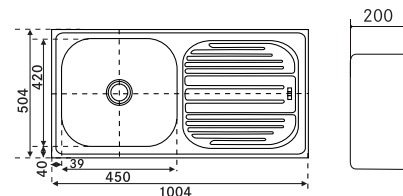

SMART

Material: Stainless Steel
Installation: Inset
Finish: Brushed Satin
Overall Size: 1104 x 504 / 44" x 20"
Bowl Size: 550 x 420 x 220mm
Cut-out Size: See Template
Tap hole: Optional
Thickness: 1mm

611 X Grand (44" x 20") / GRX 611-110-20 3 1/2"
WWK REV NOF

101.0721.091

Rs. 10,990/-

AISI 304

SMART

Material: Stainless Steel
Installation: Inset
Finish: Brushed Satin
Overall Size: 1004 x 504 / 40" x 20"
Bowl Size: 450 x 420 x 200mm
Cut-out Size: See Template
Tap hole: Optional
Thickness: 1mm

611 X Omni (40" x 20") / OMX 611-100-20 3 1/2"
WWK REV NOF

101.0721.092

Rs. 9,490/-

AISI 304