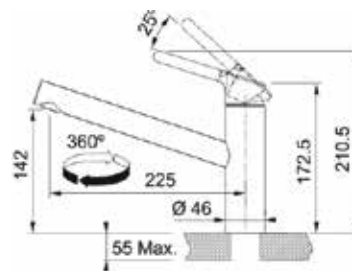

**Orbit Swivel Top
HP CHR**

Chrome
115.0623.054
Rs. 13,990/-

Type: Swivel Spout Tap
Material: Brass
Surface Treatment: Chrome
Spout Reach: 225mm
Outlet Height: 172.5mm
(Tap Base to Outlet)
Tap Height: 210.5mm
(Leading Base to Tap Top)
Base Diameter: Ø 46mm
Type of aerator: Laminar