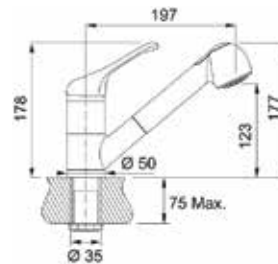

SMART

Type: Spout Spray Tap
Material: Brass
Surface Treatment: Onyx
Spout Reach: 251mm
Outlet Height: 158mm
(Tap Base to Outlet)
Tap Height: 184mm
(Leading Base to Tap Top)
Base Diameter: Ø 50mm
Type of aerator: Honeycomb

Chrome
115.0638.303
Rs. 6,490/-

**Novara Plus
Spout Top ON**

Black
115.0649.636
Rs. 6,990/-

SMART

Type: Pull-out Nozzle Tap
Material: Brass
Surface Treatment: Onyx
Spout Reach: 197mm
Outlet Height: 123mm
(Tap Base to Outlet)
Tap Height: 177mm
(Leading Base to Tap Top)
Base Diameter: Ø 50mm
Type of aerator: Honeycomb

Chrome
115.0638.302
Rs. 11,490/-

**Novara Plus
Spray Top HP ON**

Black
115.0649.637
Rs. 11,490/-

unit in mm