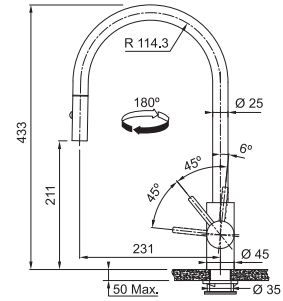

MARIS

Eos Neo Pull Down Spray HP SS

Gold
115.0681.244
Rs. 32,990/-

Type: Pull-out Spray Tap
Material: Stainless Steel 304
Surface Treatment: Stainless Steel
Spout Reach: 231mm
Outlet Height: 211mm
(Tap Base to Outlet)
Tap Height: 433mm
(Leading Base to Tap Top)
Base Diameter: Ø 45mm
Type of aerator: Laminar

Antracite
115.0628.256
Rs. 32,990/-
Stainless Steel
115.0695.384
Rs. 26,490/-
Copper
115.0628.254
Rs. 32,990/-

MARIS

Eos Neo Swivel Side HP SS

Stainless Steel
115.0695.383
Rs. 18,490/-

Type: J - Spout Tap
Material: Stainless Steel 304
Surface Treatment: Stainless Steel
Spout Reach: 230mm
Outlet Height: 211mm
(Tap Base to Outlet)
Tap Height: 433mm
(Leading Base to Tap Top)
Base Diameter: Ø 45mm
Type of aerator: Laminar

SMART

Eos Neo Swivel

Industrial Black
115.0613.590
Rs. 23,990/-

Type: Swivel Spout Tap
Material: Stainless Steel
Surface Treatment: Industrial Black
Spout Reach: 229mm
Outlet Height: 238mm
(Tap Base to Outlet)
Tap Height: 387mm
(Leading Base to Tap Top)
Base Diameter: Ø 45mm
Type of aerator: Laminar