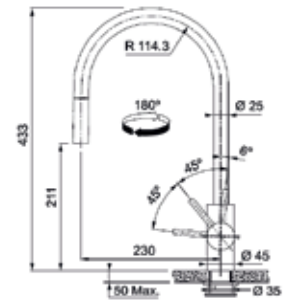

MARIS

Eos Neo Pull Down Spray HP SS

Gold
115.0681.244
Rs. 32,990/-

Type: Pull-out Spray Tap
Material: Stainless Steel 304
Surface Treatment: Stainless Steel
Spout Reach: 231mm
Outlet Height: 211mm
(Tap Base to Outlet)
Tap Height: 433mm
(Leading Base to Tap Top)
Base Diameter: Ø 45mm
Type of aerator: Laminar

Antracite
115.0628.256
Rs. 32,990/-
Stainless Steel
115.0695.384
Rs. 26,490/-
Copper
115.0628.254
Rs. 32,990/-

MARIS

Eos Neo Swivel Side HP SS

Stainless Steel
115.0695.383
Rs. 18,490/-

Type: J - Spout Tap
Material: Stainless Steel 304
Surface Treatment: Stainless Steel
Spout Reach: 230mm
Outlet Height: 211mm
(Tap Base to Outlet)
Tap Height: 433mm
(Leading Base to Tap Top)
Base Diameter: Ø 45mm
Type of aerator: Laminar

SMART

Eos Neo Swivel

Industrial Black
115.0613.590
Rs. 23,990/-

Type: Swivel Spout Tap
Material: Stainless Steel
Surface Treatment: Industrial Black
Spout Reach: 229mm
Outlet Height: 238mm
(Tap Base to Outlet)
Tap Height: 387mm
(Leading Base to Tap Top)
Base Diameter: Ø 45mm
Type of aerator: Laminar