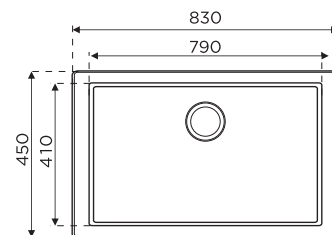

BXX 211 / 111-100 3 1/2"
WWK NTH NOR FRL (40"x18")
 127.0657.315
 Rs. 21,490/-

AISI 304

SMART

Material: Stainless Steel
Finish: Satin
Installation: Inset/Flushmount/Undermount
Overall Size: 915 x 450 / 36" x 18"
Bowl Size: 540 x 410 x 210mm
Cut-out Size: See Template
Tap hole: No tap hole

BXX 211 / 111-54 3 1/2"
WWK REV NOF NTH (36"x18")
 127.0516.116
 Rs. 21,190/-

AISI 304

SMART

Material: Stainless Steel
Finish: Satin
Installation: Inset/Flushmount/Undermount
Overall Size: 830 x 450 / 33" x 18"
Bowl Size: 790 x 410 x 210mm
Cut-out Size: See Template
Tap hole: No tap hole

BXX 210/110-79-42 3 1/2"
WWK ND NOF NTH R12 (33" x 18")
 127.0516.115
 Rs. 16,990/-

AISI 304

SMART

Material: Stainless Steel
Finish: Satin
Installation: Inset/Flushmount/Undermount
Overall Size: 730 x 450 / 29" x 18"
Bowl Size: 690 x 410 x 210mm
Cut-out Size: See Template
Tap hole: No tap hole