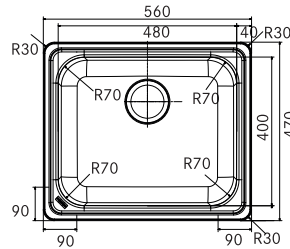

RSX 620-55-48 (45"x18")

101.0721.178
Rs. 15,390/-

AISI 304

SMART

Material: Stainless Steel
Finish: Brushed Satin
Installation: Undermount / Inset
Overall Size: 915 x 480 / 36" x 18"
Bowl Size: 480 x 400 x 205.8mm
Cut-out Size: See Template
Tap hole: Optional
Thickness: 1mm

RSX 611-91 (36"x18")

101.0721.174
Rs. 9,890/-

AISI 304

SMART

Material: Stainless Steel
Finish: Brushed Satin
Installation: Undermount / Inset
Overall Size: 630 x 480 / 24" x 18"
Bowl Size: 545 x 400 x 220mm
Cut-out Size: See Template
Tap hole: No tap hole
Thickness: 1mm

RSX 610-63 (24"x18")

101.0721.176
Rs. 6,490/-

AISI 304

SMART

Material: Stainless Steel
Finish: Brushed Satin
Installation: Undermount / Inset
Overall Size: 560 x 480 / 22" x 18"
Bowl Size: 480 x 400 x 220mm
Cut-out Size: See Template
Tap hole: No tap hole
Thickness: 1mm

RSX 610-56 (22"x18")

101.0721.175
Rs. 5,990/-

AISI 304

SMART

Material: Stainless Steel
Finish: Brushed Satin
Installation: Undermount / Inset
Overall Size: 585 x 440 / 23" x 18"
Bowl Size: 545 x 400 x 205 mm
Cut-out Size: See Template
Tap hole: No tap hole
Thickness: 1mm