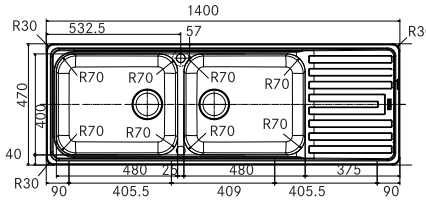

The new minimalistic bowl covers nearly all planning needs forming an elegant unit with any counter-top (natural or artificial).

SMART

Material: Stainless Steel
Finish: Brushed Satin
Installation: Undermount / Inset
Overall Size: 1400 x 480 / 55" x 18"
Bowl Size: 2*480 x 400 x 205.8mm
Cut-out Size: See Template
Tap hole: Optional
Thickness: 1mm

RSX 621 (55"x18")

101.0721.172
Rs. 17,590/-

AISI 304

SMART

Material: Stainless Steel
Finish: Brushed Satin
Installation: Undermount / Inset
Overall Size: 1130 x 480 / 45" x 18"
Bowl Size: 545 x 400 x 205.8mm
 480 x 400 x 205.8mm
Cut-out Size: See Template
Tap hole: Optional
Thickness: 1mm