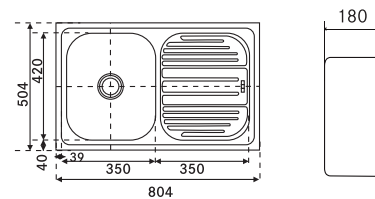

SMART

Material: Stainless Steel
Installation: Inset
Finish: Brushed Satin
Overall Size: 904 x 504 / 36" x 20"
Bowl Size: 450 x 420 x 200mm
Cut-out Size: See Template
Tap hole: Optional
Thickness: 1mm

611 X Omni (36" x 20") / OMX 611-90-20 3 1/2"
WWK REV NOF

101.0721.093

Rs. 8,690/-

AISI 304

SMART

Material: Stainless Steel
Installation: Inset
Finish: Brushed Satin
Overall Size: 804 x 504 / 32" x 20"
Bowl Size: 350 x 420 x 180mm
Cut-out Size: See Template
Tap hole: Optional
Thickness: 1mm

611 X Trendy (32" x 20") / TRX 611 3 1/2"
WWK REV NOF

101.0721.094

Rs. 7,990/-

AISI 304