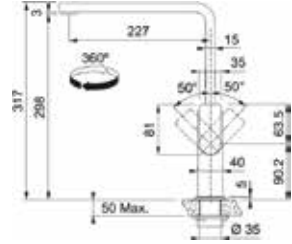

MYTHOS

Mythos Swivel
Side HP SS

Stainless Steel
115.0547.852
Rs. 48,990/-

Type: L Type Spout
Material: Stainless Steel
Surface Treatment: Stainless Steel
Spout Reach: 227mm
Outlet Height: 298mm
(Tap Base to Outlet)
Tap Height: 317mm
(Leading Base to Tap Top)
Base Diameter: Ø 40mm
Type of aerator: Laminar

Industrial Black
115.0550.441
Rs. 50,990/-