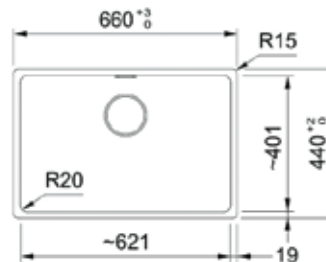

MRG 610-62 (26"x 18")

Matte Black
114.0745.608
Rs. 16,490/-