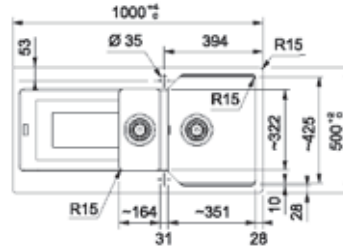

MARIS

Material: FrAGRanite
Installation: Inset
Overflow: Hidden
Overall Size: 1000 x 500mm x 220mm, R15
Bowl 1 Size: 350 x 425 x 220mm, R15
Bowl 2 Size: 154 x 322 x 140mm, R15
Cut-out Size: 980 x 480mm, R15
Tap hole: Ø 35mm

- **Oatmeal**
  114.0551.437
  Rs. 25,990/-
- **Stone Grey**
  114.0551.442
  Rs. 25,990/-

UBG 651-100

Onyx Black
114.0551.438
Rs. 26,990/-

MARIS

Material: FrAGRanite
Installation: Inset
Overflow: Hidden
Overall Size: 1000 x 500mm x 220mm, R15
Bowl Size: 490 x 425 x 220mm, R15
Cut-out Size: 964 x 464mm, R15
Tap hole: Ø 35mm

- **Onyx Black**
  114.0651.605
  Rs. 25,990 /-
- **Stone Grey**
  114.0651.610
  Rs. 24,990/-

UBG 611-100

Oatmeal
114.0651.600
Rs. 24,990/-

Properties

Impact proof Resistant to impact and thermal shock. Extreme temperature to 280°C.

Colour proof The surface color will not fade over the lifetime of the product.

Scratch proof Even knives won't scratch the surface.

Stain proof The surface color will not stain or mark.

Easy-clean The surface is easy to clean.