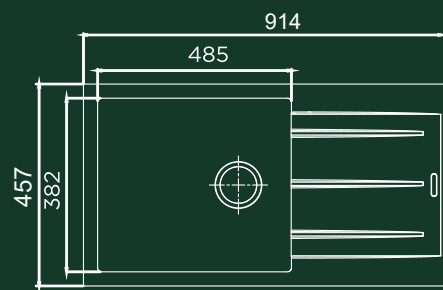

MOUNTING OPTIONS

Top Mount

Under Mount

Flush Mount

OVERALL DIMENSIONS

810 mm x 500 mm

BOWL SIZE

780 mm x 460 mm x 200 mm

OVERALL DIMENSIONS

860 mm x 432 mm

BOWL SIZE

400 mm x 372 mm x 203 mm

ACCESSORIES INCLUDED IN BOX

Single Bowl Plumbing Waste Kit

FABER

SKU
VRG 611-92/46

SIZE (inch)
36 X 18
DRAIN DECK

AVAILABLE COLOURS

Nero-NE
114.0751.141
₹19490

Coal-CC
114.0750.882
₹16490

Lava-LA
114.0751.135
₹16490

Titanium-TI
114.0751.138
₹16490

Grain-GA
114.0751.133
₹16490

MOUNTING OPTIONS

Top Mount

Under Mount

Flush Mount

OVERALL DIMENSIONS

914 mm x 457 mm

BOWL SIZE

485 mm x 382 mm x 200 mm

ACCESSORIES INCLUDED IN BOX