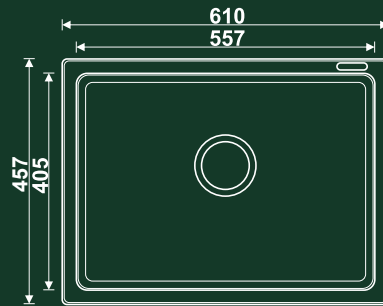

MOUNTING OPTIONS

Top Mount

Under Mount

Flush Mount

OVERALL DIMENSIONS

610 mm x 457 mm

BOWL SIZE

557 mm x 405 mm x 204 mm

ACCESSORIES INCLUDED IN BOX

Single Bowl Plumbing Waste Kit