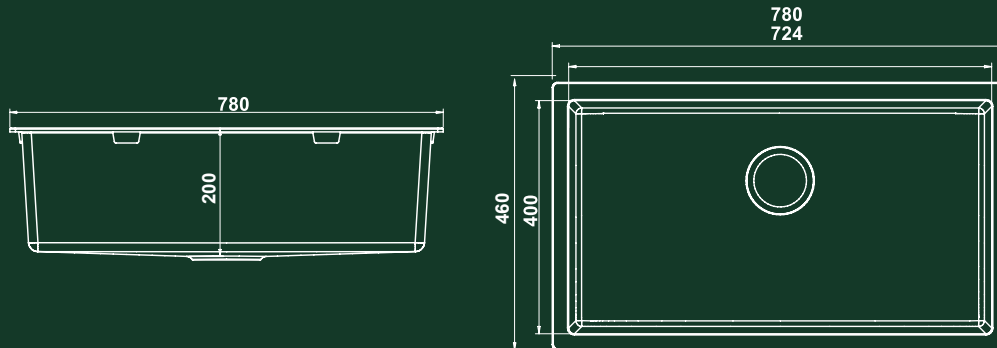

Top Mount

Under Mount

Flush Mount

OVERALL DIMENSIONS

610 mm x 450 mm

BOWL SIZE

564 mm x 399 mm x 231 mm

ACCESSORIES INCLUDED IN BOX

Grain-GA
114.0751.121
₹14490

MOUNTING OPTIONS

Top Mount

Under Mount

Flush Mount

OVERALL DIMENSIONS

780 mm x 460 mm

BOWL SIZE