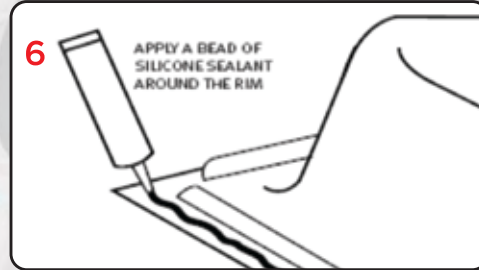

2 Draw a line 1 cm inside the sink outline.

3 Measure the cut-out line you just drew and compare to all dimensions (double check)

4 Using a 2" hole saw, Drill a pilot hole inside the cutting line.

5 Using a jigsaw, cut along the inside line to cut the opening in the countertop.