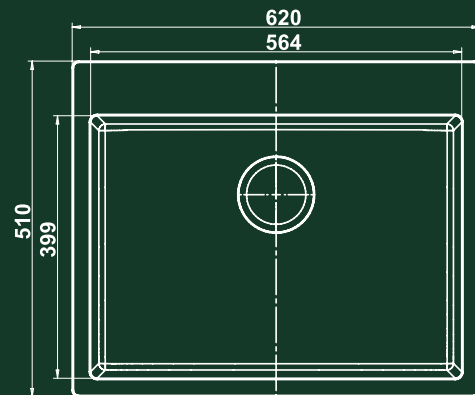

Grain-GA
114.0751.070
₹22990

MOUNTING OPTIONS

Top Mount

Under Mount

Flush Mount

OVERALL DIMENSIONS

620 mm x 510 mm

BOWL SIZE