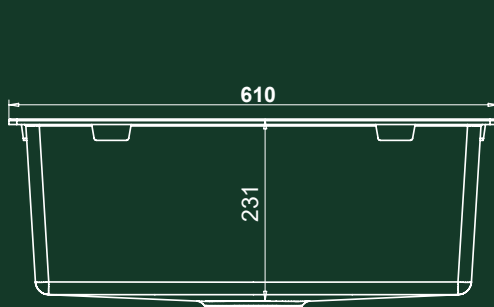

SKU
VRG 610-53

SIZE (inch)
24 X 18
SOLO XL BOWL

AVAILABLE COLOURS

Nero-NE
114.0751.091
₹11790

Coal-CC
114.0750.889
₹9290

Titanium-TI
114.0751.089
₹9290

Grain-GA
114.0751.087
₹9290

MOUNTING OPTIONS

Top Mount

Under Mount

Flush Mount

OVERALL DIMENSIONS

610 mm x 450 mm

BOWL SIZE

564 mm x 399 mm x 231 mm

ACCESSORIES INCLUDED IN BOX