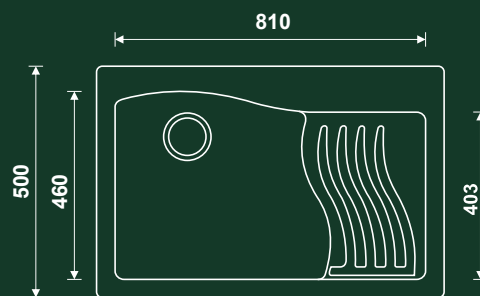

OVERALL DIMENSIONS

457 mm x 406 mm

BOWL SIZE

417 mm x 363 mm x 203 mm

ACCESSORIES INCLUDED IN BOX

Single Bowl Plumbing Waste Kit

FABER

STEP UP
SINK SERIES

SKU
VRG 610-69

SIZE (inch)
32 X 20
STEP UP

AVAILABLE COLOURS

Nero-NE
114.0751.147
₹18490

Coal-CC
114.0750.890
₹14990

Lava-LA
114.0751.139
₹14990

Titanium-TI
114.0751.144
₹14990

Grain-GA
114.0751.136
₹14990

MOUNTING OPTIONS

Top Mount

Under Mount

Flush Mount

OVERALL DIMENSIONS

810 mm x 500 mm

BOWL SIZE

780 mm x 460 mm x 200 mm