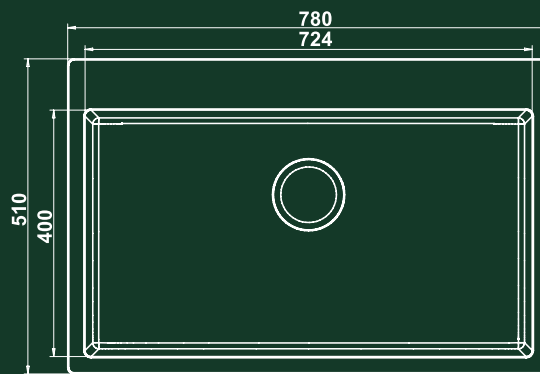

SKU
VRG 610-72 FTL

SIZE (inch)
31 X 20
SOLO BOWL

AVAILABLE COLOURS

Nero-NE
114.0751.066
₹26990

Coal-CC
114.0750.775
₹24990

Titanium-TI
114.0751.065
₹24990

Grain-GA
114.0751.063
₹24990

MOUNTING OPTIONS

Top Mount

Under Mount

Flush Mount

OVERALL DIMENSIONS

780 mm x 510 mm

BOWL SIZE

724 mm x 400 mm x 231 mm

ACCESSORIES INCLUDED IN BOX