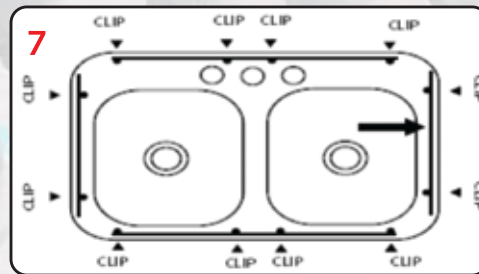

7 Lift sink, turn face up and lower into the countertop cutout opening. Wipe excess sealant from perimeter with a wet cloth.