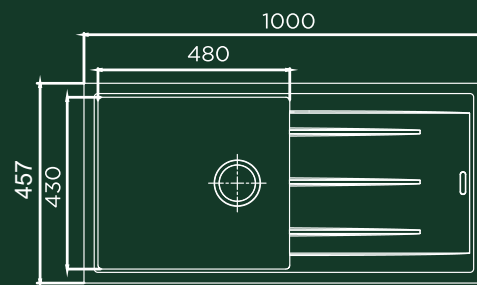

Top Mount

Under Mount

Flush Mount

OVERALL DIMENSIONS

914 mm x 457 mm

BOWL SIZE

485 mm x 382 mm x 200 mm

ACCESSORIES INCLUDED IN BOX

Single Bowl Plumbing Waste Kit

SKU
VRG 611-100

SIZE (inch)
40 X 20
DRAIN DECK

AVAILABLE COLOURS

Nero-NE
114.0751.126
₹19990

Coal-CC
114.0750.883
₹16990

Lava-LA
114.0751.108
₹16990

Titanium-TI
114.0751.122
₹16990

Grain-GA
114.0751.106
₹16990

MOUNTING OPTIONS

Top Mount

Under Mount

Flush Mount

OVERALL DIMENSIONS

1000 mm x 457 mm

BOWL SIZE