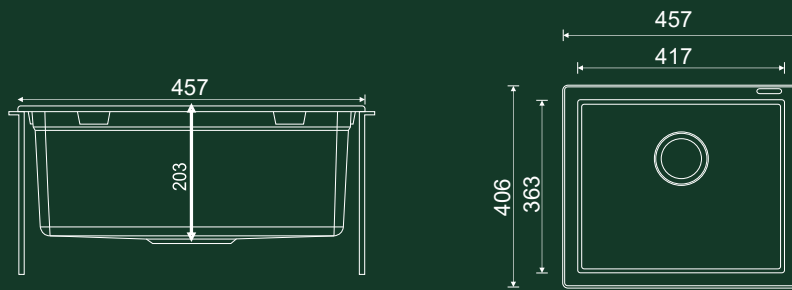

MOUNTING OPTIONS

Top Mount

Under Mount

Flush Mount

OVERALL DIMENSIONS

457 mm x 406 mm

BOWL SIZE

417 mm x 363 mm x 203 mm

ACCESSORIES INCLUDED IN BOX

Single Bowl Plumbing Waste Kit