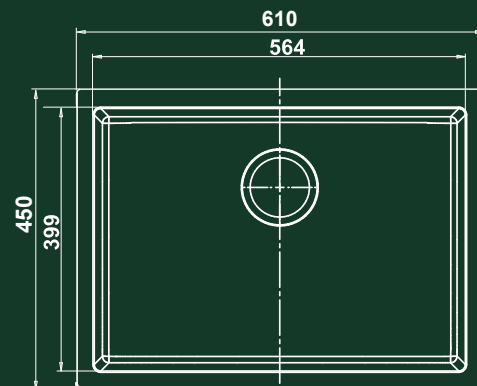

SKU
VRG 610-53

SIZE (inch)
24 X 18
SOLO XL BOWL

AVAILABLE COLOURS

Nero-NE
114.0751.091
₹11790

Coal-CC
114.0750.889
₹9290

Titanium-TI
114.0751.089
₹9290

Grain-GA
114.0751.087
₹9290

MOUNTING OPTIONS

Top Mount

Under Mount

Flush Mount

OVERALL DIMENSIONS

610 mm x 450 mm

BOWL SIZE

564 mm x 399 mm x 231 mm

ACCESSORIES INCLUDED IN BOX