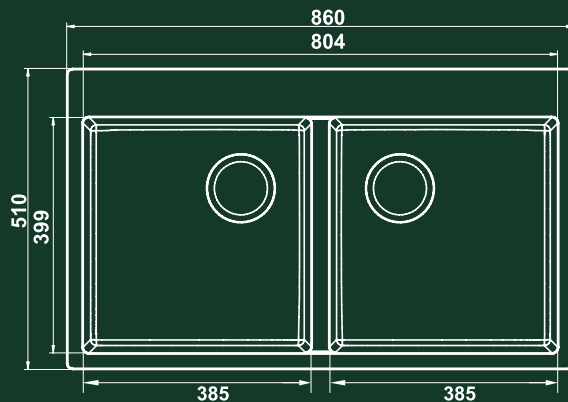

MOUNTING OPTIONS

Top Mount

Under Mount

Flush Mount

OVERALL DIMENSIONS

860 mm x 510 mm

BOWL SIZE 2X

385 mm x 399 mm x 205 mm

ACCESSORIES INCLUDED IN BOX

Overflow with Plumbing Waste Kit

SS Wire Basket

Kitchen Faucet

Glass Rinser

Soap Dispenser