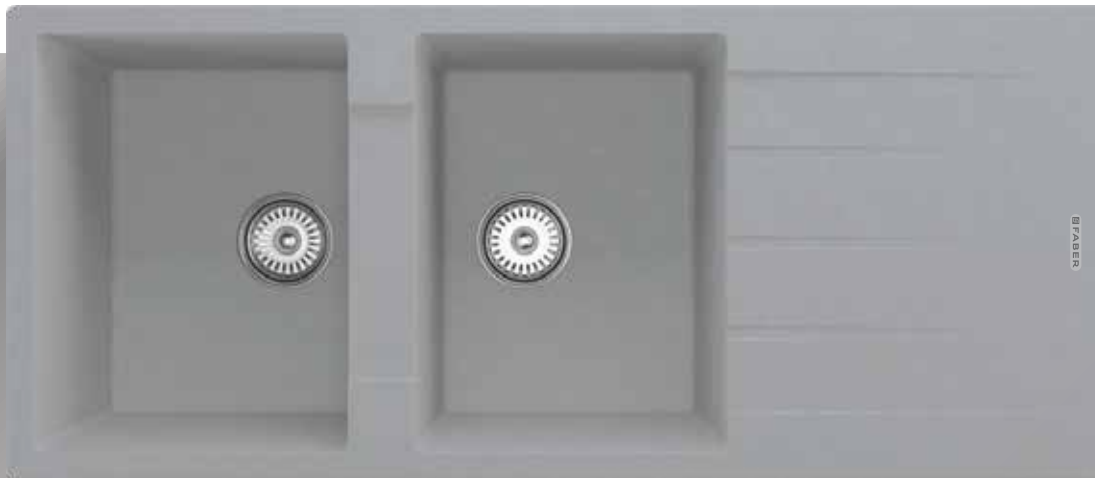

SKU
VRG 621-116

SIZE (inch)
46 X 20
TWIN DRAIN

AVAILABLE COLOURS

Nero-NE
114.0751.052
₹26990

Coal-CC
114.0750.888
₹23990

Grain-GA
114.0751.040
₹23990