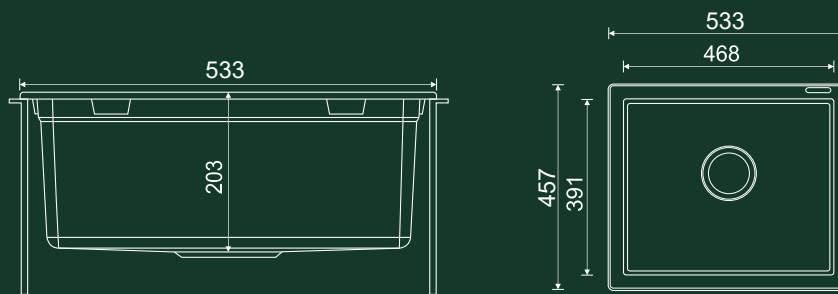

MOUNTING OPTIONS

Top Mount

Under Mount

Flush Mount

OVERALL DIMENSIONS

533 mm x 457 mm

BOWL SIZE

468 mm x 391 mm x 203 mm

ACCESSORIES INCLUDED IN BOX

Single Bowl Plumbing Waste Kit