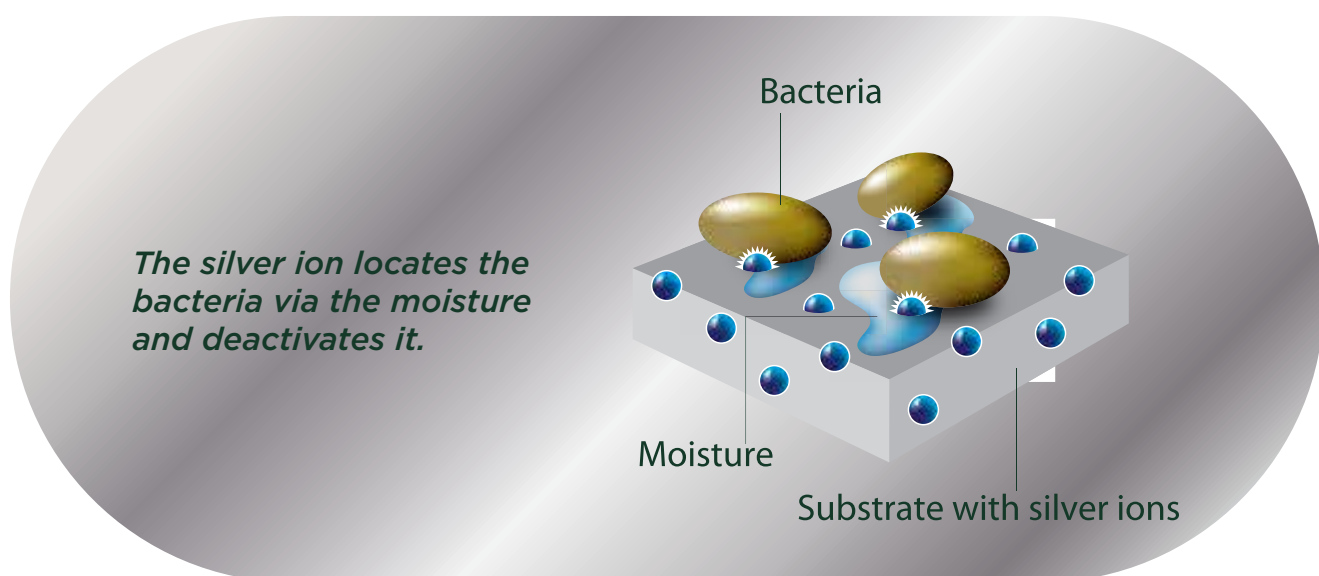

MEASURE TWICE

Confirm cabinet inner width, front-to-back depth and available faucet clearance.
Leave space for plumbing and accessories.

HYGIENE & CLEANLINESS

GERM GUARD COATED SURFACE

Silver ions are evenly distributed throughout the matrix, ensuring the sink surface remains free of microbial contamination at all times.