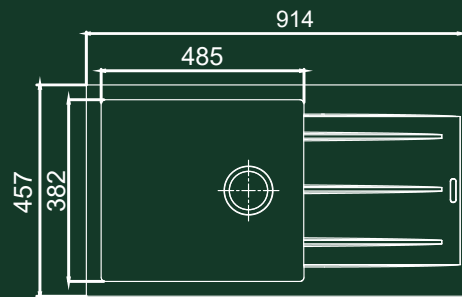

Top Mount

Under Mount

Flush Mount

OVERALL DIMENSIONS

780 mm x 510 mm

BOWL SIZE

724 mm x 400 mm x 231 mm

ACCESSORIES INCLUDED IN BOX

Glass Rinser

Soap Dispenser

SKU
VRG 611-92/50

SIZE (inch)
36 X 18
DRAIN DECK

AVAILABLE COLOURS

Nero-NE
114.0751.060
₹27990

Coal-CC
114.0750.884
₹25990

Titanium-TI
114.0751.059
₹25990

Grain-GA
114.0751.057
₹25990

MOUNTING OPTIONS

Top Mount

Under Mount

Flush Mount

OVERALL DIMENSIONS

914 mm x 457 mm

BOWL SIZE

Top Mount

Under Mount

Flush Mount

OVERALL DIMENSIONS

610 mm x 450 mm

BOWL SIZE

564 mm x 399 mm x 231 mm

ACCESSORIES INCLUDED IN BOX