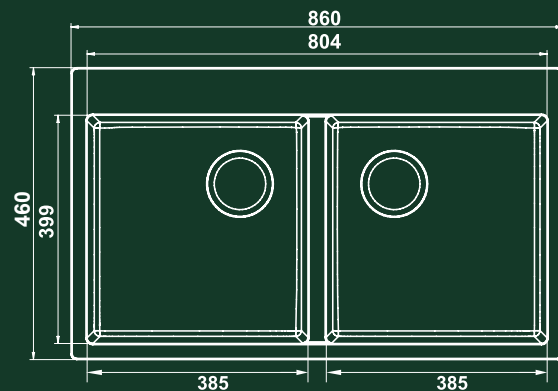

MOUNTING OPTIONS

Top Mount

Under Mount

Flush Mount

OVERALL DIMENSIONS

860 mm x 460 mm

BOWL SIZE 2X

385 mm x 399 mm x 200 mm

ACCESSORIES INCLUDED IN BOX