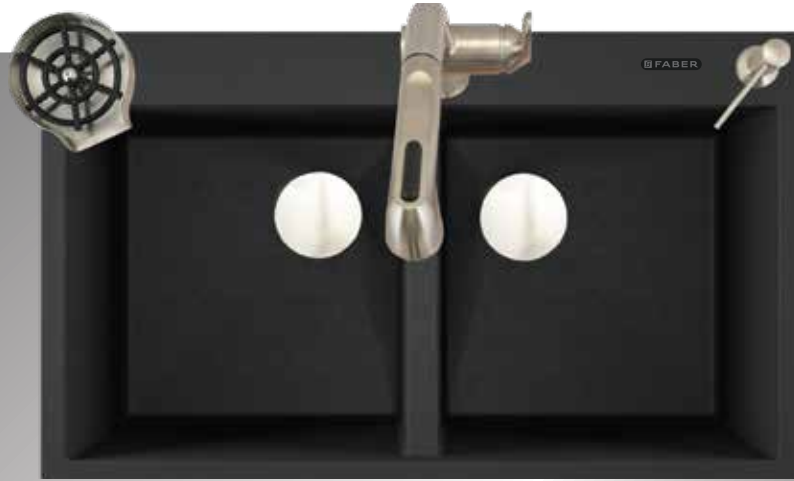

SKU
VRG 620 - 39-39 FTL

SIZE (inch)
34 X 20
TWIN BOWL

AVAILABLE COLOURS

Nero-NE
114.0751.055
₹28990

Coal-CC
114.0750.887
₹26990

Titanium-TI
114.0751.054
₹26990

Grain-GA
114.0751.053
₹26990