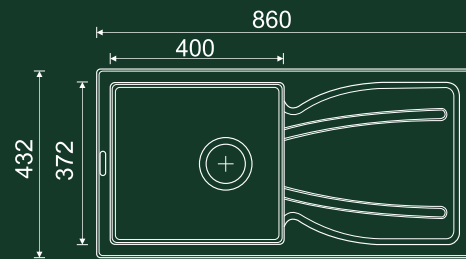

MOUNTING OPTIONS

Top Mount

Under Mount

Flush Mount

OVERALL DIMENSIONS

810 mm x 500 mm

BOWL SIZE

780 mm x 460 mm x 200 mm

Coal-CC
114.0750.826
₹15990

Lava-LA
114.0751.150
₹15990

Titanium-TI
114.0751.153
₹15990

Grain-GA
114.0751.148
₹15990

MOUNTING OPTIONS

Top Mount

Under Mount

Flush Mount