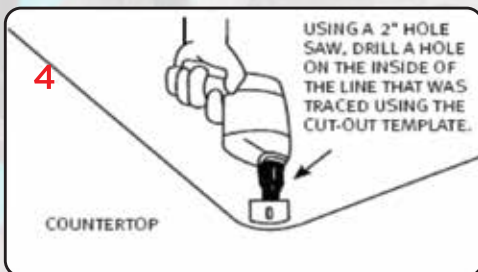

4 Using a 2" hole saw, Drill a pilot hole inside the cutting line.