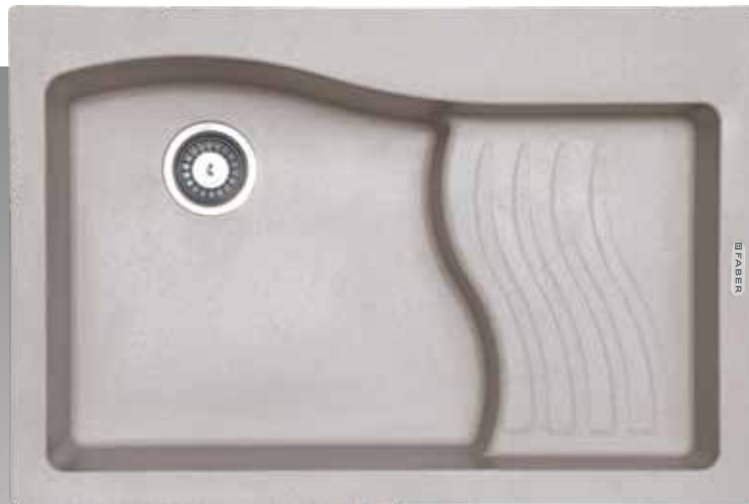

SKU
VRG 610-69

SIZE (inch)
32 X 20
STEP UP

AVAILABLE COLOURS

Nero-NE
114.0751.147
₹18490

Coal-CC
114.0750.890
₹14990

Lava-LA
114.0751.139
₹14990

Titanium-TI
114.0751.144
₹14990

Grain-GA
114.0751.136
₹14990