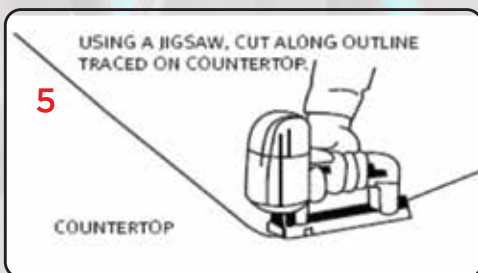

5 Using a jigsaw, cut along the inside line to cut the opening in the countertop.