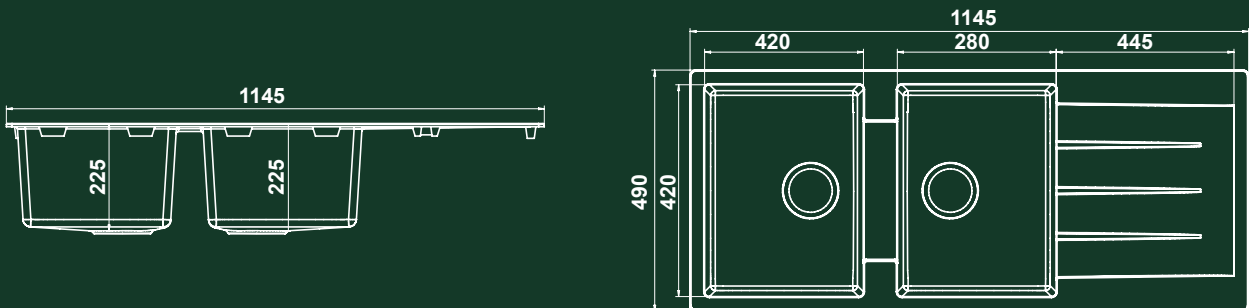

MOUNTING OPTIONS

Top Mount

Under Mount

Flush Mount

OVERALL DIMENSIONS

1145 mm x 490 mm

BOWL SIZES

A: 420 mm x 420 mm x 225 mm

B: 280 mm x 420 mm x 225 mm

ACCESSORIES INCLUDED IN BOX

Double Bowl Plumbing Waste Kit