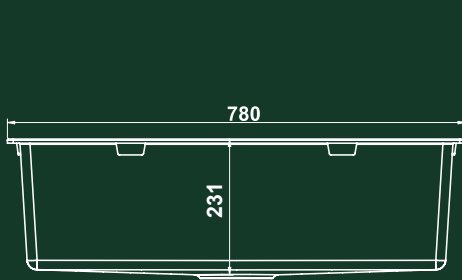

SKU
VRG 610-72 FTL

SIZE (inch)
31 X 20
SOLO BOWL

AVAILABLE COLOURS

Nero-NE
114.0751.066
₹26990

Coal-CC
114.0750.775
₹24990

Titanium-TI
114.0751.065
₹24990

Grain-GA
114.0751.063
₹24990

MOUNTING OPTIONS

Top Mount

Under Mount

Flush Mount

OVERALL DIMENSIONS

780 mm x 510 mm

BOWL SIZE

724 mm x 400 mm x 231 mm

ACCESSORIES INCLUDED IN BOX