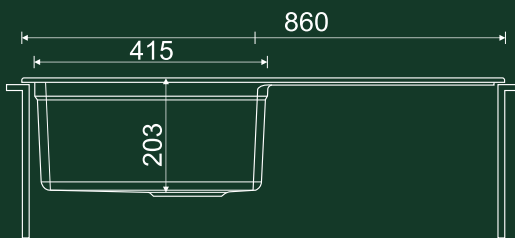

MOUNTING OPTIONS

Top Mount

Under Mount

Flush Mount

OVERALL DIMENSIONS

860 mm x 432 mm

BOWL SIZE

400 mm x 372 mm x 203 mm

ACCESSORIES INCLUDED IN BOX

Single Bowl Plumbing Waste Kit