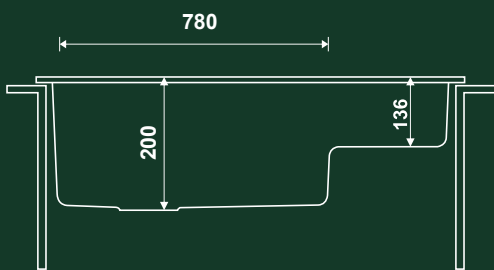

OVERALL DIMENSIONS

457 mm x 406 mm

BOWL SIZE

417 mm x 363 mm x 203 mm

ACCESSORIES INCLUDED IN BOX

Single Bowl Plumbing Waste Kit

FABER

STEP UP
SINK SERIES

SKU
VRG 610-69

SIZE (inch)
32 X 20
STEP UP

AVAILABLE COLOURS

Nero-NE
114.0751.147
₹18490

Coal-CC
114.0750.890
₹14990

Lava-LA
114.0751.139
₹14990

Titanium-TI
114.0751.144
₹14990

Grain-GA
114.0751.136
₹14990

MOUNTING OPTIONS

Top Mount

Under Mount

Flush Mount

OVERALL DIMENSIONS

810 mm x 500 mm

BOWL SIZE

780 mm x 460 mm x 200 mm