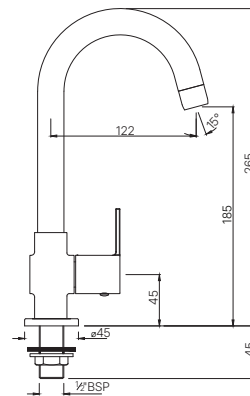

KIO

KIO-111347
Sink Cock with Swinging Spout
(Wall Mounted Model) with Wall Flange
MRP: Rs. 2,225

TAPS