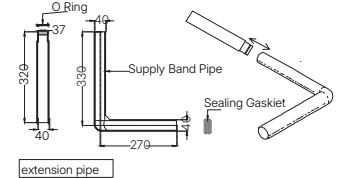

ELEMENTS | Sanitaryware

ECS-WHT-553SNPP184NLZ
EWC With Wall Hung Dual Flush Cistern
With 39mm Drainage L-Bend Pipe With Gasket,
PP Normal Close Seat Cover, Hinges, Fixing Accessories,
Size: 350x530x400 mm, S Trap
MRP: Rs. 4,500

ECS-WHT-553SPP184NLZ
EWC With Wall Hung Dual Flush Cistern
With 39mm Drainage L-Bend Pipe With Gasket,
PP Soft Close Seat Cover, Hinges, Fixing Accessories,
Size: 350x530x400 mm, S Trap
MRP: Rs. 4,800

ECS-WHT-451
Orissa Pan,
Size: 440x575x250 mm
MRP: Rs. 1,900

ECS-WHT-451LE
Orissa Pan With L Bend And Extension,
Size: 440x575x250 mm
MRP: Rs. 2,175