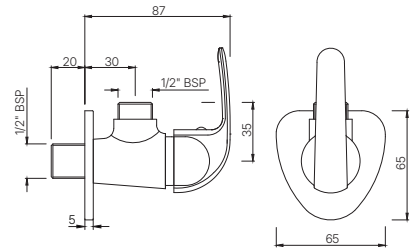

ORB-105057
Angular Stop Cock with Wall Flange
MRP: Rs. 800