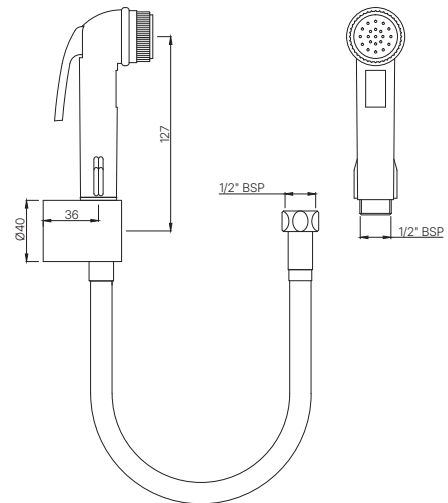

ALE-CHR-583

Hand Shower (Health Faucet) (ABS Body) with 1 Meter Long PVC Tube & Wall Hook
 MRP: Rs. 925

ALE-IVY-583

Hand Shower (Health Faucet) (ABS Body) with 1.2 Meter Long PVC Tube & Wall Hook
 MRP: Rs. 750