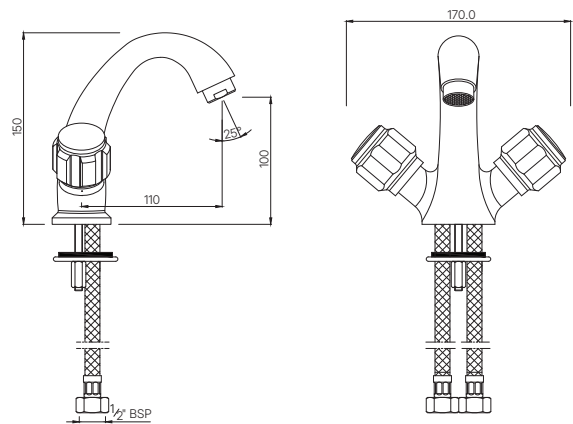

DELUX

DLX-516KN
Central Hole Basin Mixer with Extended Casted Spout with 450 mm Long Braided Hoses
MRP: Rs. 3,850

BATH & SHOWER