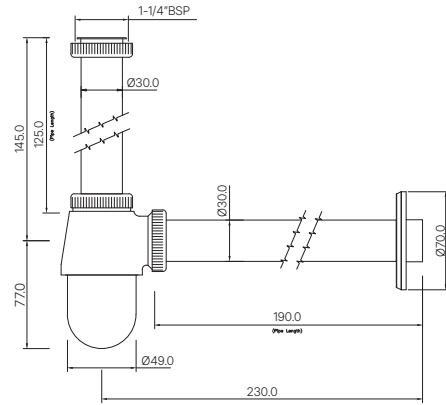

ALE-CHR-583

Hand Shower (Health Faucet) (ABS Body) with 1 Meter Long PVC Tube & Wall Hook
 MRP: Rs. 925

ALE-IVY-583

Hand Shower (Health Faucet) (ABS Body) with 1.2 Meter Long PVC Tube & Wall Hook
 MRP: Rs. 750