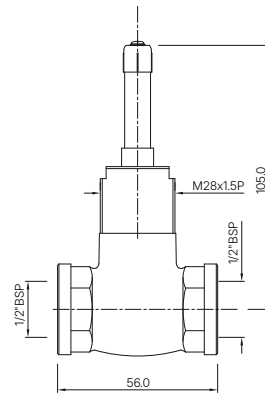

ALE-514CCL

Heavy body of concealed stop cock Hot Only suitable for 20mm Pipe line with spindle extension & plastic protection cap (without Exposed Parts)
MRP: Rs. 1,025