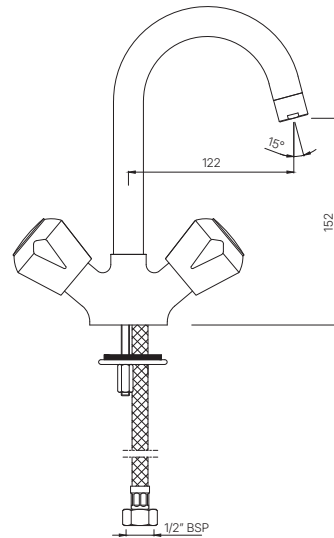

MQT-522S
Sink Cock with Swinging Pipe Spout
(Wall Mounted Model)
MRP: Rs. 2,025

MARVEL

MQT-523S
Sink Cock with Swinging Pipe Spout
(Table Mounted Model)
MRP: Rs. 2,500

TAPS

MQT-511KN
Bib Cock Short Body
MRP: Rs. 1,200