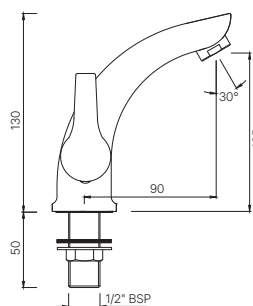

Quarter Turn

BASIN

APR-101001M

Pillar Cock
MRP: Rs. 1,825

ASPIRE

APR-101021M
Pillar Cock with Extension Body
MRP: Rs. 2,875

APR-101123
Swan Neck Tap With Left Hand Operating Knob
MRP: Rs. 2,175

APR-101127
Swan Neck Tap With Right Hand Operating Knob
MRP: Rs. 2,175