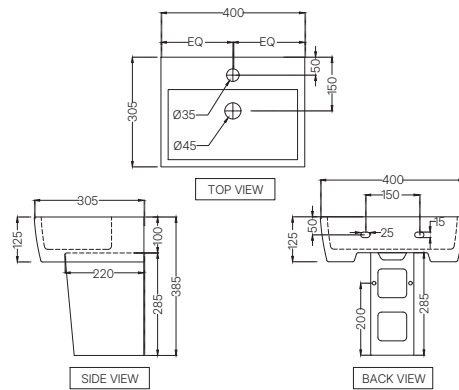

ECS-WHT-813
Wall Hung Basin With Fixing Accessories,
Size: 450x370x160 mm
MRP: Rs. 1,525
ECS-WHT-307
Half Pedestal With Fixing Accessories
For ECS-WHT-813
MRP: Rs. 1,225 | Set MRP: Rs. 2,750