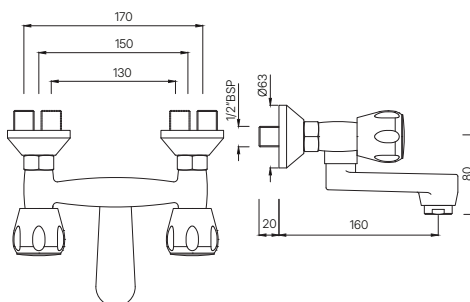

SUMTHING SPECIAL

SQT-517BKN

Wall Mixer with 115 mm Long Bend Pipe for connection to Overhead Shower (with Bush & Piston Diverter Fitting) with Aerator
MRP: Rs. 6,050

SQT-519KN

Wall Mixer 3-in-1 System with 115 mm Bend Pipe and Aerator
MRP: Rs. 6,750

SQT-520KN

Wall Mixer Non-telephonic Shower System with Aerator
MRP: Rs. 3,900