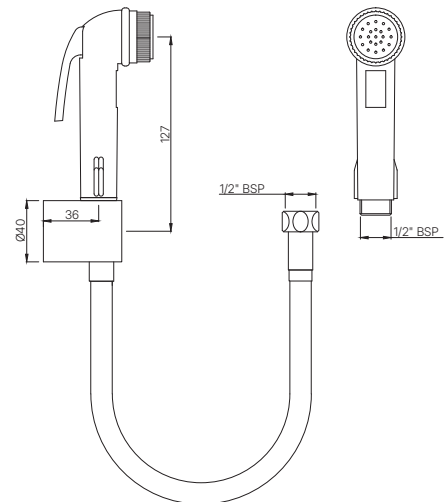

ALE-CHR-583

Hand Shower (Health Faucet) (ABS Body) with 1 Meter Long PVC Tube & Wall Hook
 MRP: Rs. 925

ALE-IVY-583

Hand Shower (Health Faucet) (ABS Body) with 1.2 Meter Long PVC Tube & Wall Hook
 MRP: Rs. 750

ALLIED

ALE-BLK-583

Hand Shower (Health Faucet) (ABS Body)
with 1.2 Meter Long PVC Tube & Wall Hook
MRP: Rs. 750

ALE-CHR-585

Hand Shower (Health Faucet) (ABS Body)
with 1 Meter Long Easy Flex Tube
& Wall Hook
MRP: Rs. 1,075

ALE-IVY-585

Hand Shower (Health Faucet) (ABS Body)
with 1 Meter Long Easy Flex Tube
& Wall Hook
MRP: Rs. 950

ALLIED

ALE-BLK-585
Hand Shower (Health Faucet) (ABS Body)
with 1 Meter Long Easy Flex Tube
& Wall Hook
MRP: Rs. 950