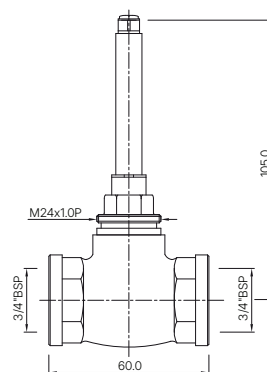

ALLIED

ALE-514EFTC

Concealed Body of stop cock suitable for 15mm
Pipe line with spindle extension & plastic protection
cap (without Exposed Parts)
MRP: Rs. 800

ALE-514FFTC

Concealed Body of stop cock suitable for 20mm
Pipe line with spindle extension & plastic protection
cap (without Exposed Parts)
MRP: Rs. 925