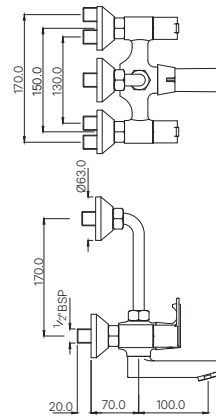

ORIAN

BATH & SHOWER

ORI-109219
Wall Mixer Non-Telephonic Shower Arrangement
With Connecting Legs & Wall Flanges
MRP: Rs. 4,800

ORI-109273
Wall Mixer with Provision for Overhead Shower with 115mm Long Bend
Pipe On Upper Side, Connecting Legs & Wall Flanges
MRP: Rs. 6,500