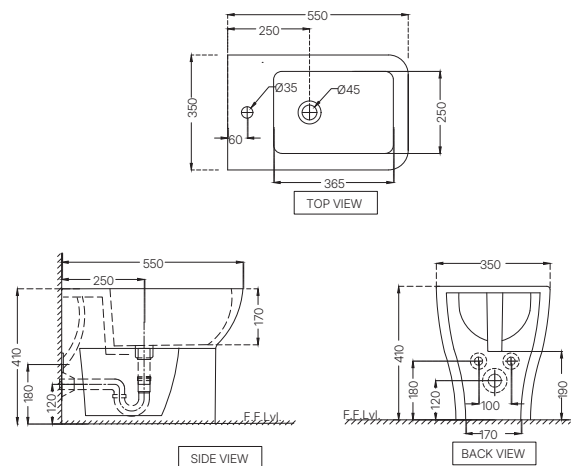

ASPIRE

AIS-WHT-101855S220SPPSMY
Rimless Single Piece WC With PP Soft Close Slim Seat Cover, Hinges, Dual Flush Cistern Fittings, Fixing Accessories And Accessories Set,
Size: 360x665x770 mm,
S Trap- 220 mm Siphonic
MRP: Rs. 12,300

AIS-WHT-101855S300SPPSMY
Rimless Single Piece WC With PP Soft Close Slim Seat Cover, Hinges, Dual Flush Cistern Fittings, Fixing Accessories And Accessories Set,
Size: 360x665x770 mm, S Trap- 300 mm
MRP: Rs. 12,300

AIS-WHT-101151
Floor Mounted Bidet With Fixing Accessories,
Size: 350x550x410 mm
MRP. RS. 5,150