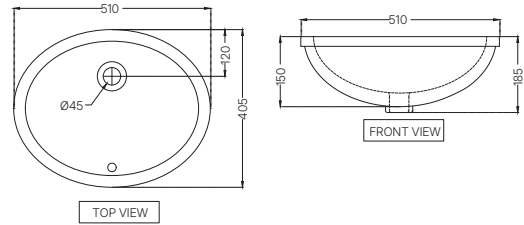

ECS-WHT-803
Wall Hung Basin(Compatible With Pillor Cock)
With Fixing Accessories, Size: 455x350x165 mm
MRP: Rs. 1,350