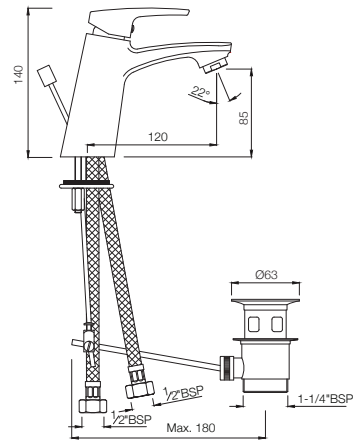

STE-107005B

Single Lever Tall Boy without Popup Waste System, with 600mm Long Braided Hoses
MRP: Rs. 5,250