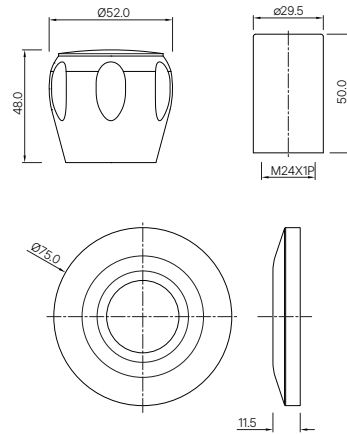

SQT-514EKL

Exposed part kit of Concealed Stop Cock Hot Only with fitting sleeve, operating lever & Adjustable Sliding Wall Flange (Compatible with ALE-514ECL, or ALE-514FCL)
MRP: Rs. 550