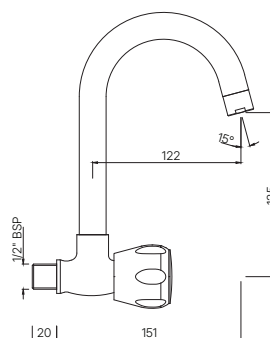

SUMTHING SPECIAL

KITCHEN

SQT-521S

Sink Mixer with Swinging Pipe Spout
(Wall Mounted Model)
MRP: Rs. 4,150

SQT-527S

Sink Mixer with Swinging Pipe Spout
(Table Mounted Model)
MRP: Rs. 3,700

SQT-522S

Sink Cock with Swinging Pipe Spout
(Wall Mounted Model)
MRP: Rs. 2,025