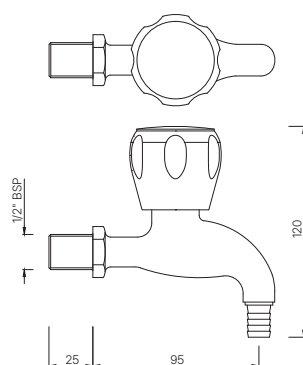

SQT-511KN
Bib Cock Short Body
MRP: Rs. 1,200

SUMTHING SPECIAL

SQT-512AKN
2-Way Long Body Bib Cock
with Wall Flange
MRP: Rs. 1,950

SQT-512ANKN
2-Way Bib Cock with Wall Flange
MRP: Rs. 1,825

SQT-512KN
Long Body Bib Cock with Wall
Flange & Aerator
MRP: Rs. 1,825