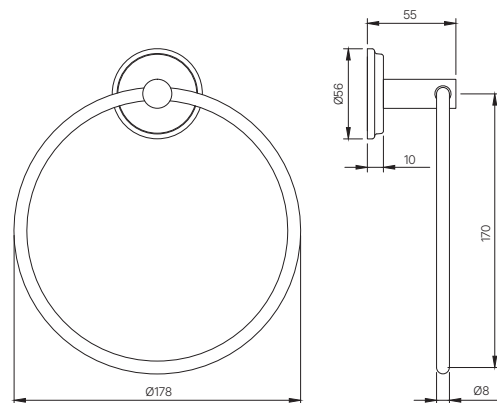

BATH ACCESSORIES

AEC-111N
Towel Rail 600mm Long, Stainless Steel
MRP: Rs. 1,450

AEC-111NB
Towel Rail 450mm Long, Stainless Steel
MRP: Rs. 1,325

AEC-1121N
Towel Ring Round
MRP: Rs. 850

BATH ACCESSORIES

AEC-1131N
Soap Dish
MRP: Rs. 825