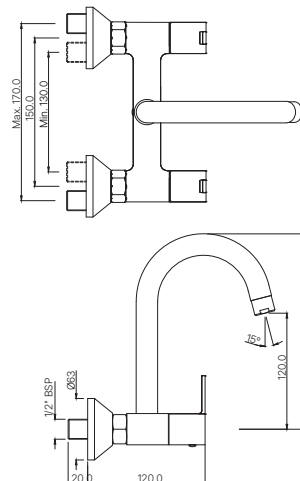

KIO

BATH & SHOWER

KITCHEN