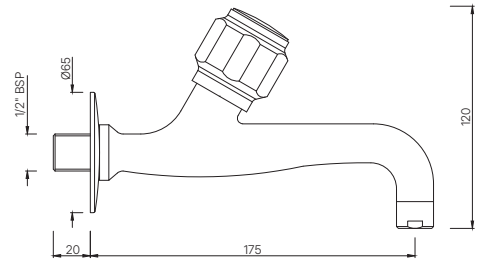

TAPS

DLX-511KN
Bib Cock Short Body
MRP: Rs. 1,200

DLX-511AKN
Bib Cock with Nozzle
MRP: Rs. 1,250

DELUX

DLX-512KN
Long Body Bib Cock with
Wall Flange and Aerator
MRP: Rs. 1,825

DLX-512AKN
Two Way Long Body Bib Cock with Wall Flange
MRP: Rs. 1,950