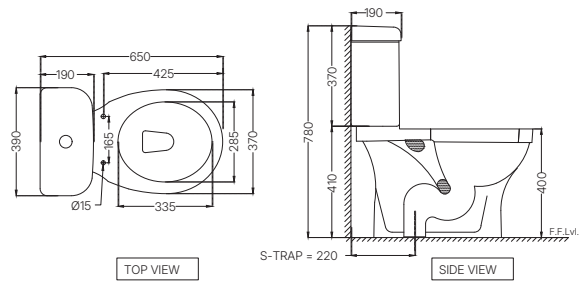

ECS-WHT-751S220SPPZ

Bowl With Cistern For Coupled WC With PP Soft Close Seat Cover, Hinges, Dual Flush Cistern Fitting, Fixing Accessories And Accessories Set, Size: 390x650x780 mm, S Trap- 220 mm
MRP: Rs. 6,450