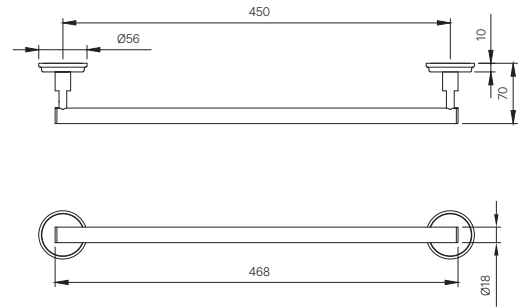

AEC-1121N
Towel Ring Round
MRP: Rs. 850