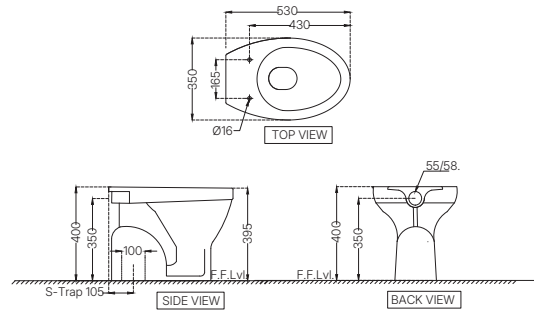

ECS-WHT-355SNPP
Anglo Indian WC With PP Normal Close
Seat Cover, Hinges, Fixing Accessories
And Accessories Set,
Size: 475x575x395 mm, S Trap
MRP: Rs. 5,500