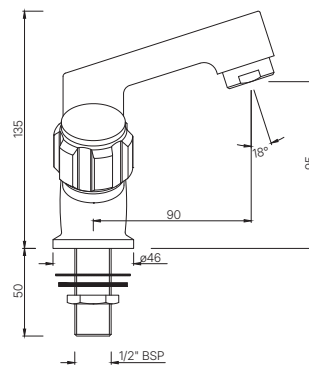

DELUX

Full Turn

BASIN

DLX-507KN
Pillar Cock Rocket Type with Aerator
MRP: Rs. 1,675

DLX-508KN
Pillar Cock Super Deluxe with Aerator
MRP: Rs. 1,725

DLX-510KN
Swan Neck Tap with Left Hand Operating Knob
with Aerator, also available DLX-510AKN with Right
Hand Operating Knob with Aerator
MRP: Rs. 2,375/2,375