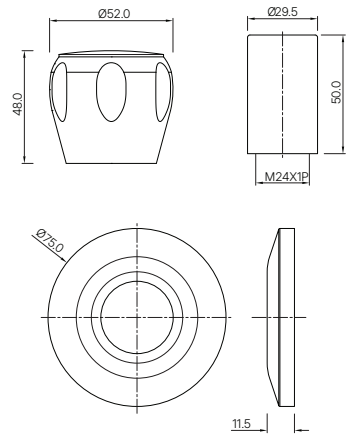

SQT-526AFKN

2-Way Angle Valve with Wall Flange
Also available SQT-526AKN
2 Way Angle Valve
MRP: Rs. 1,650/1,600