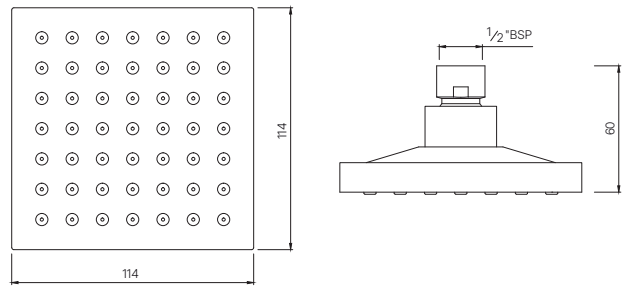

SHOWERS

EOS-1995

Overhead Shower 80 mm dia Round Shape Multi Flow (ABS Body Chrome Plated with Gray Face Plate) with Rubit Cleaning System
MRP: Rs. 1,100

EOS-442

Overhead Shower 114X114 mm Square Shape Single Flow (ABS Body Chrome Plated) with Rubit Cleaning System
MRP: Rs. 800