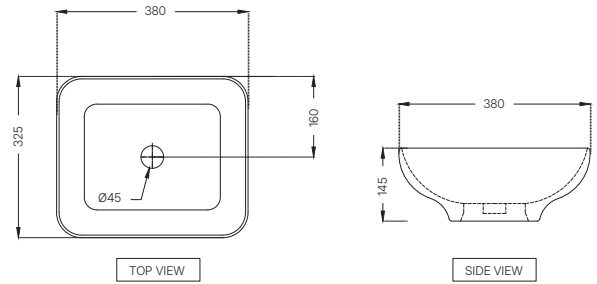

AIS-WHT-101901
 Table Top Basin,
 Size: 470x360x130 mm
 MRP: Rs. 2,675

AIS-WHT-101903
 Table Top Basin,
 Size: 440x390x145 mm
 MRP: Rs. 3,100

ASPIRE

AIS-WHT-101905
Table Top Basin,
Size: 380x325x145 mm
MRP: Rs. 2,750