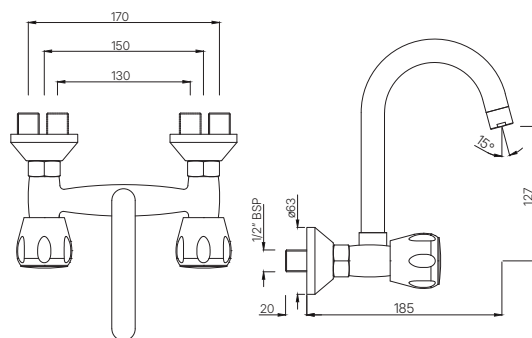

SQT-527S

Sink Mixer with Swinging Pipe Spout
(Table Mounted Model)
MRP: Rs. 3,700