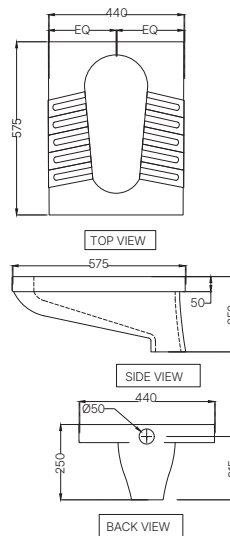

ELEMENTS | Sanitaryware

ECS-WHT-553SNPP184NLZ
EWC With Wall Hung Dual Flush Cistern
With 39mm Drainage L-Bend Pipe With Gasket,
PP Normal Close Seat Cover, Hinges, Fixing Accessories,
Size: 350x530x400 mm, S Trap
MRP: Rs. 4,500

ECS-WHT-553SPP184NLZ
EWC With Wall Hung Dual Flush Cistern
With 39mm Drainage L-Bend Pipe With Gasket,
PP Soft Close Seat Cover, Hinges, Fixing Accessories,
Size: 350x530x400 mm, S Trap
MRP: Rs. 4,800

ECS-WHT-451
Orissa Pan,
Size: 440x575x250 mm
MRP: Rs. 1,900

ECS-WHT-451LE
Orissa Pan With L Bend And Extension,
Size: 440x575x250 mm
MRP: Rs. 2,175