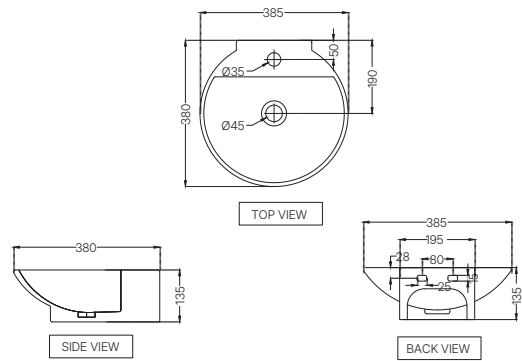

ECS-WHT-933

Table Top Basin,
Size: 430x375x130 mm
MRP: Rs. 2,575

ELEMENTS | Sanitaryware

ECS-WHT-931
Table Top Basin,
Size : 385x380x135 mm
MRP: Rs. 2,250

ECS-WHT-901
Table Top Basin,
Size:355x350x145 mm
MRP: Rs. 2,000