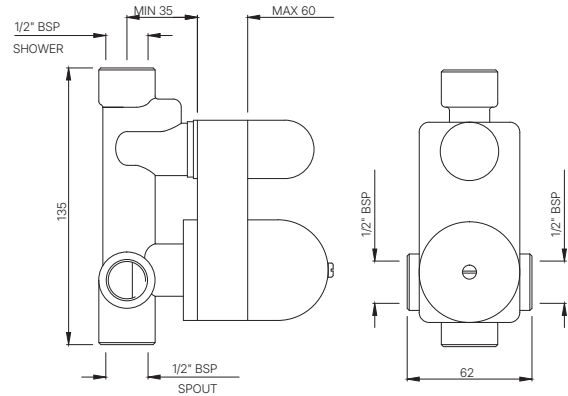

ALE-069R
Reduced body of concealed stop cock Cold Only suitable for 15mm Pipe line with spindle extension & plastic protection cap (without Exposed Parts)
MRP: Rs. 775