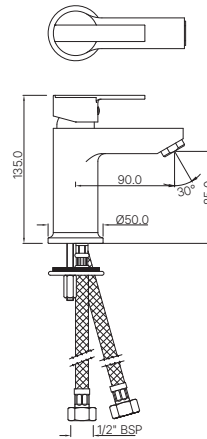

ORIAN

ORIAN

SINGLE LEVER

ORIAN

Single Lever

BASIN

ORI-109011B

Single Lever Basin Mixer without Popup Waste with 450mm Long Braided Hoses
MRP: Rs. 3,850