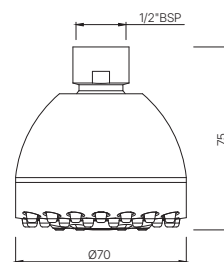

EOS-1985

Overhead Shower 80 mm Round Shape Single Flow (ABS Body
Chrome Plated with Gray Face Plate) with Rubit Cleaning System
MRP: Rs. 1,000