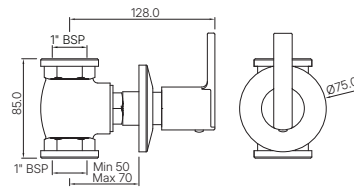

ORIAN

BATH TUB SPOUT

SPE-109429
Orian Bath Tub Spout with Wall Flange
MRP: Rs. 1,475