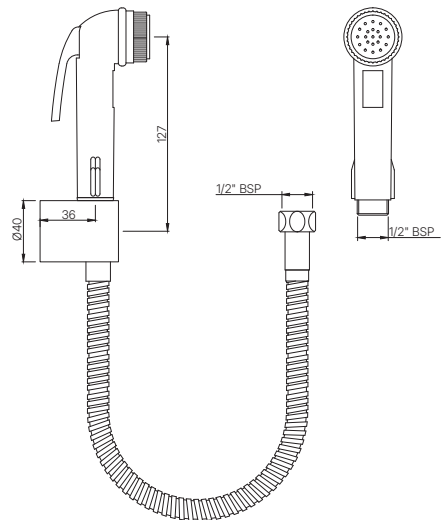

ALE-IVY-585

Hand Shower (Health Faucet) (ABS Body)
with 1 Meter Long Easy Flex Tube
& Wall Hook
MRP: Rs. 950

ALLIED

ALE-BLK-585
Hand Shower (Health Faucet) (ABS Body)
with 1 Meter Long Easy Flex Tube
& Wall Hook
MRP: Rs. 950

ALE-CHR-593
Hand Shower (Health Faucet) (ABS Body) with 8mm
dia, 1 Meter Long Flexible Tube & Wall Hook
MRP: Rs. 1,250

ALE-IVC-593
Hand Shower (Health Faucet) (ABS Body) with 8mm
Dia, 1 Meter Long Flexible Tube & Wall Hook
MRP: Rs. 1,075