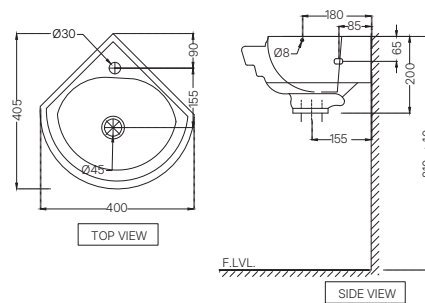

ECS-WHT-703
Under Counter Basin With Fixing Accessories,
Size: 510x405x185 mm, Shape: Oval
MRP: Rs. 1,925

ECS-WHT-803
Wall Hung Basin(Compatible With Pillor Cock)
With Fixing Accessories, Size: 455x350x165 mm
MRP: Rs. 1,350