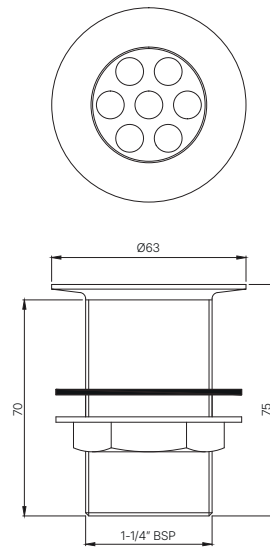

ALLIED

ALE-543HT
 Waste Coupling Half Thread, 40 mm for Kitchen Sink
 Also available ALE-543FT Waste Coupling Full Thread, 40 mm for Kitchen Sink
 MRP: Rs. 1,275/1,275

ALE-544NFT
 Waste Coupling Full Thread, 32 mm
 Also available ALE-544NHT Waste Coupling Half Thread, 32 mm
 MRP: Rs. 600/600