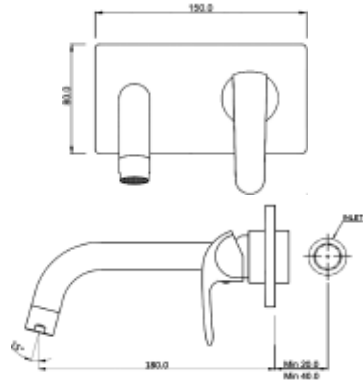

ORBIT

ORB-105233K
Exposed Part Kit of Single Lever Basin Mixer Wall Mounted Consisting of Operating Lever, Cartridge Sleeve, Wall Flange, Nipple & Spout (Compatible with ALE-233)
MRP: Rs.1,725

BATH & SHOWER

ORB-105119
Single Lever Wall Mixer with Provision of Hand Shower, But without Hand Shower
MRP: Rs. 5,900