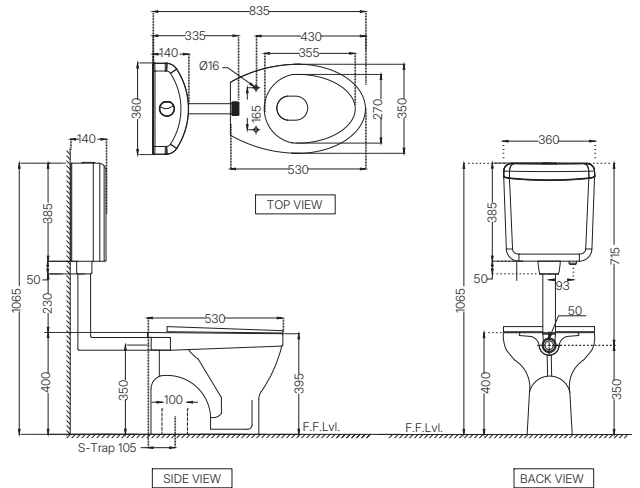

ECS-WHT-451
Orissa Pan,
Size: 440x575x250 mm
MRP: Rs. 1,900

ECS-WHT-451LE
Orissa Pan With L Bend And Extension,
Size: 440x575x250 mm
MRP: Rs. 2,175