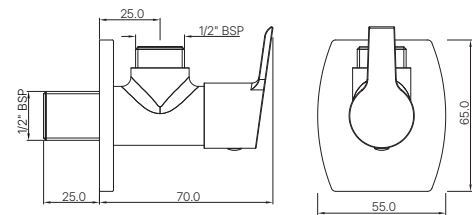

APR-101107

Long Body Bib Cock with Wall Flange
MRP: Rs. 1,650

ASPIRE

APR-101053

Angular Stop Cock with Wall Flange
MRP: Rs. 950

APR-101057

Angular Stop Cock with Wall Flange
MRP: Rs. 800

APR-101067