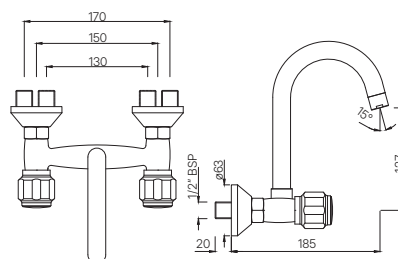

DLX-527S
Sink Mixer with Swinging Pipe Spout
(Table Mounted Model)
MRP: Rs. 3,700