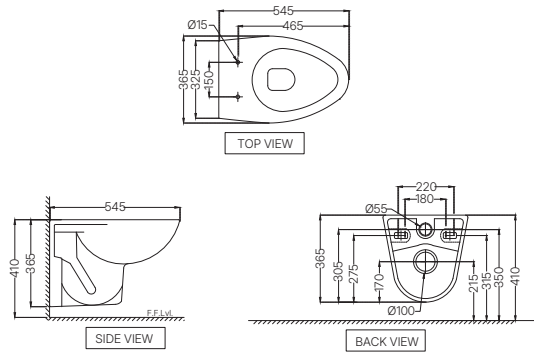

ELEMENTS

SANITARYWARE

ELEMENTS | Sanitaryware

ECS-WHT-951SPP
 Wall Hung WC With PP Soft Close Seat Cover,
 Hinges, Accessories Set,
 Size: 365x545x365 mm
 MRP: Rs. 5,250

ECS-WHT-955SPP
 Wall Hung WC With PP Soft Close Seat Cover,
 Hinges, Accessories Set,
 Size: 350x500x335 mm
 MRP: Rs. 4,200