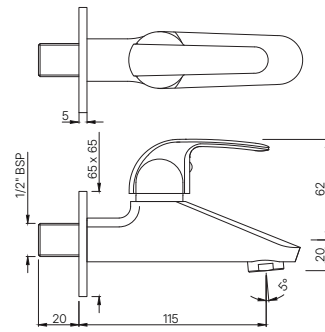

ORB-105357
Sink Cock with Swinging Spout (Table Mounted Model)
MRP: Rs. 2,525

ORBIT

TAPS

ORB-105037

Bib Cock with Wall Flange
MRP: Rs. 1,650

ORB-105041

2-Way Bib Cock with Wall Flange
MRP: Rs. 1,825

ORB-105107