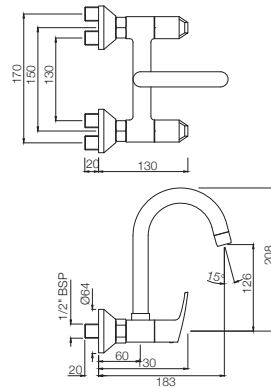

STE-107347
Sink Cock with Swinging Spout (Wall Mounted Model) with Wall Flange
MRP: Rs. 2,000