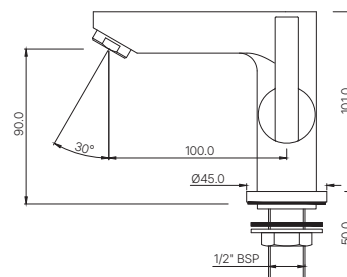

Quarter Turn

BASIN

ORI-109001
Pillar Cock
MRP: Rs. 2,075

ORIAN

ORI-109021
Pillar Cock with Extension Body
MRP: Rs. 3,300

ORI-109123
Swan Neck Tap with Left Hand Operating Knob
MRP: Rs. 2,550

ORI-109127
Swan Neck Tap with Right Hand Operating Knob
MRP: Rs. 2,550