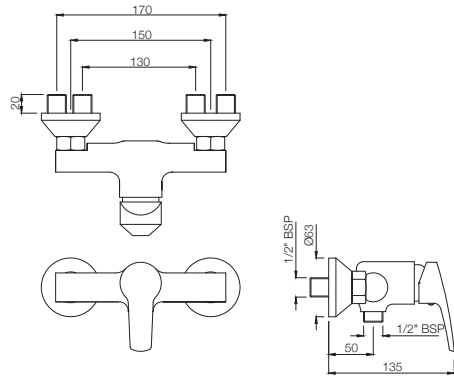

STELLA

STE-107149

Single Lever Exposed Shower Mixer for Connection to Hand Shower with Connecting Legs & Wall Flanges
MRP: Rs. 4,400

BIDET

STE-107213B

Single Lever 1-Hole Bidet Mixer with Popup Waste System with 375mm Long Braided Hoses
MRP: Rs. 4,650