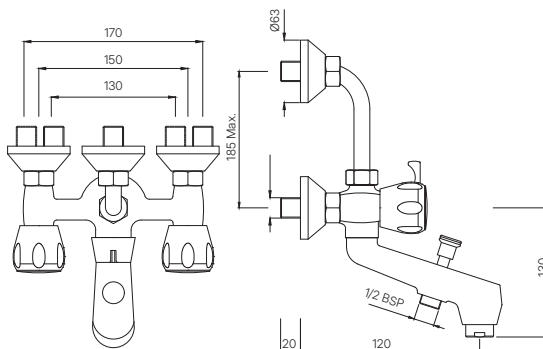

SUMTHING SPECIAL

SQT-517BKN

Wall Mixer with 115 mm Long Bend Pipe for connection to Overhead Shower (with Bush & Piston Diverter Fitting) with Aerator
MRP: Rs. 6,050

SQT-519KN

Wall Mixer 3-in-1 System with 115 mm Bend Pipe and Aerator
MRP: Rs. 6,750