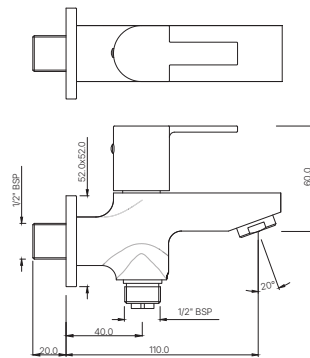

KIO-111357
Sink Cock with Swinging Spout
(Table Mounted Model)
MRP: Rs. 2,525

TAPS

KIO-111037
Bib Cock with Wall Flange
MRP: Rs. 1,750

KIO

KIO-111041
2-Way Bib Cock with Wall Flange
MRP: Rs. 2,000

KIO-111107
Long Body Bib Cock with Wall Flange
MRP: Rs. 2,100