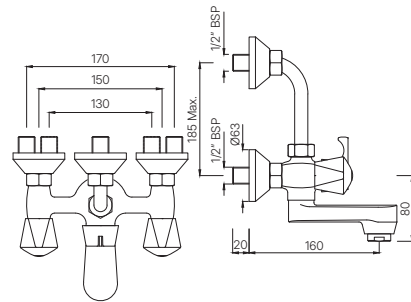

TQT-519

Wall Mixer 3-In-1 System with 115 mm Bend Pipe & Aerator
MRP: Rs. 6,750