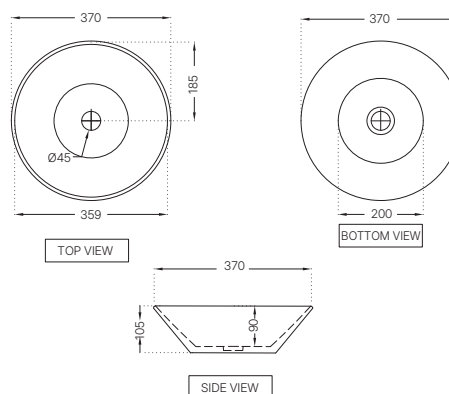

STELLA

SANITARYWARE

STELLA

STS-WHT-107953SPPSM

Rimless Wall Hung WC with PP Soft Close Slim Seat Cover, Hinges, Accessories Set,
Size: 360x515x350
MRP: Rs. 6,300

STS-WHT-107901

Table Top Basin,
Size: 370x370x105 mm
MRP: Rs. 2,525