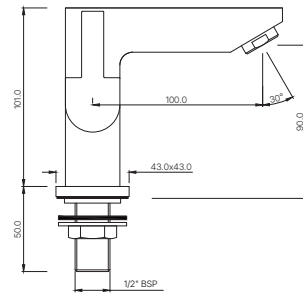

Quarter Turn

BASIN

KIO-111001
Pillar Cock
MRP: Rs. 2,200

KIO

KIO-111021
Pillar Cock with Extension Body
MRP: Rs. 3,175

KIO-111123
Swan Neck Tap with Left Hand Operating Knob
MRP: Rs. 2,750

KIO-111127
Swan Neck Tap with Right Hand Operating Knob
MRP: Rs. 2,750