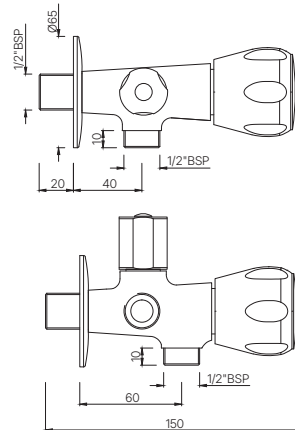

SUMTHING SPECIAL

SQT-514EKR

Exposed part kit of Concealed Stop Cock Cold Only with fitting sleeve, operating lever & Adjustable Sliding Wall Flange (Compatible with ALE-514ECR or ALE-514FCR)
MRP: Rs. 550

SQT-514EKL

Exposed part kit of Concealed Stop Cock Hot Only with fitting sleeve, operating lever & Adjustable Sliding Wall Flange (Compatible with ALE-514ECL, or ALE-514FCL)
MRP: Rs. 550

SQT-526AFKN

2-Way Angle Valve with Wall Flange
Also available SQT-526AKN
2 Way Angle Valve
MRP: Rs. 1,650/1,600