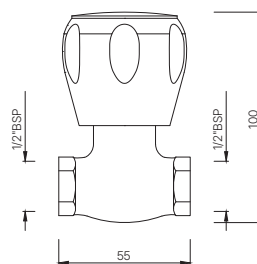

SQT-514AKR
Exposed part kit of Concealed Stop Cock Cold Only
with fitting sleeve, operating lever & Adjustable Wall Flange
(Compatible with ALE-514ACR or ALE-514CCR)
MRP: Rs. 575