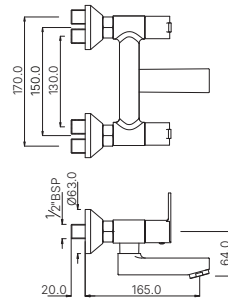

ORI-109273
Wall Mixer with Provision for Overhead Shower with 115mm Long Bend
Pipe On Upper Side, Connecting Legs & Wall Flanges
MRP: Rs. 6,500