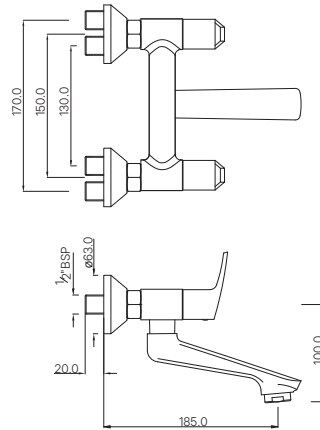

STE-107273
Wall Mixer with Provision for Overhead Shower
with 115mm Long Bend Pipe On Upper Side,
Connecting Legs & Wall Flanges
MRP: Rs. 6,050