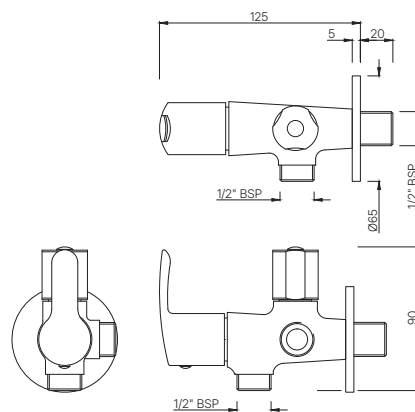

COS-103107
Long Body Bib Cock with Wall Flange
MRP: Rs. 1,650

COSMO

COS-103053
Angular Stop Cock with Wall Flange
MRP: Rs. 950

COS-103057
Angular Stop Cock with Wall Flange
MRP: Rs. 800

COS-103067
2-Way Angular Stop Cock with Wall Flange
MRP: Rs. 1,700