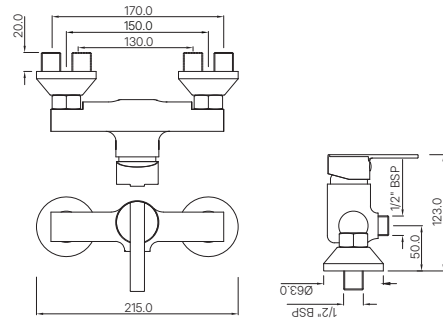

ORIAN

ORI-109149
Single Lever Exposed Shower Mixer for Connection to Hand Shower with Connecting Legs & Wall Flanges
MRP: Rs. 4,700

BIDET

ORI-109213B
Single Lever 1-Hole Bidet Mixer with Popup Waste System with 375mm Long Braided Hoses
MRP: Rs. 4,750