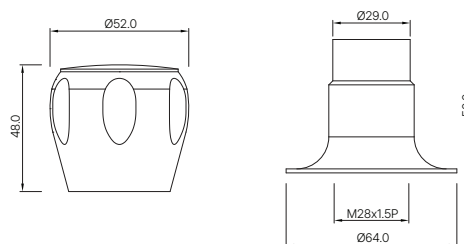

SUMTHING SPECIAL

SQT-513BKN
Stop Cock, Female End
MRP: Rs. 1,100

SQT-514AKR
Exposed part kit of Concealed Stop Cock Cold Only
with fitting sleeve, operating lever & Adjustable Wall Flange
(Compatible with ALE-514ACR or ALE-514CCR)
MRP: Rs. 575

SQT-514AKL
Exposed part kit of Concealed Stop Cock Hot Only
with fitting sleeve, operating lever & Adjustable Wall Flange
(Compatible with ALE-514ACL or ALE-514CCL)
MRP: Rs. 575