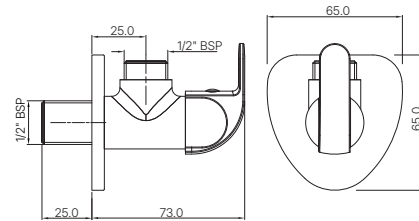

Long Body Bib Cock with Wall Flange
MRP: Rs. 1,950

ORBIT

ORB-105053
Angular Stop Cock with Wall Flange
MRP: Rs. 1,050

ORB-105057
Angular Stop Cock with Wall Flange
MRP: Rs. 800

ORB-105067
2-Way Angular Stop Cock with Wall Flange
MRP: Rs. 1,825