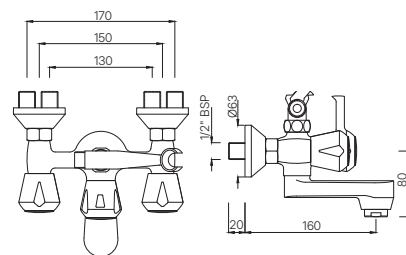

MARVEL

BATH & SHOWER