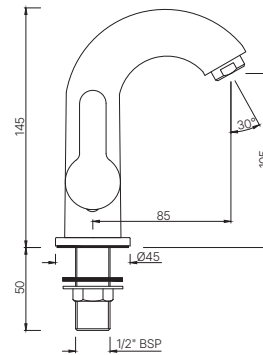

Quarter Turn

BASIN

COS-103001M
Pillar Cock
MRP: Rs. 1,825

COSMO

COS-103021M

Pillar Cock with Extension Body
MRP: Rs. 2,875

COS-103123

Swan Neck Tap With Left Hand Operating Knob
MRP: Rs. 2,175