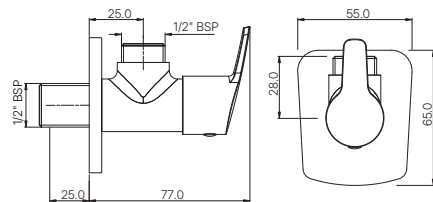

STELLA

STE-107107
Long Body Bib Cock with Wall Flange
MRP: Rs. 1,775

STE-107053
Angular Stop Cock with Wall Flange
MRP: Rs. 1,050

STE-107057
Angular Stop Cock with Wall Flange
MRP: Rs. 800

STE-107067
2-Way Angular Stop Cock
with Wall Flange
MRP: Rs. 1,750