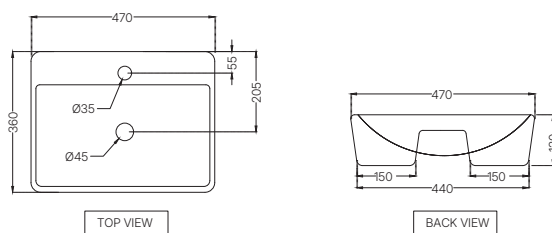

AIS-WHT-101903
Table Top Basin,
Size: 440x390x145 mm
MRP: Rs. 3,100