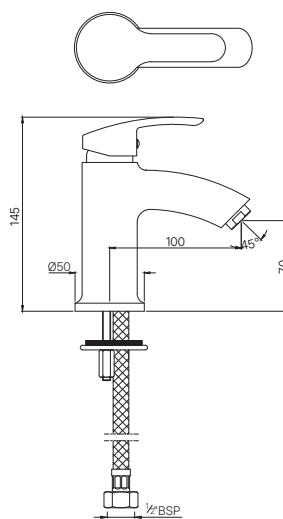

COSMO

SINGLE LEVER

COSMO

Single Lever

BASIN

COS-103011NB

Single Lever Basin Mixer without Pop up Waste
with 450mm Long Braided Hoses
MRP: Rs. 3,700

COS-103051B