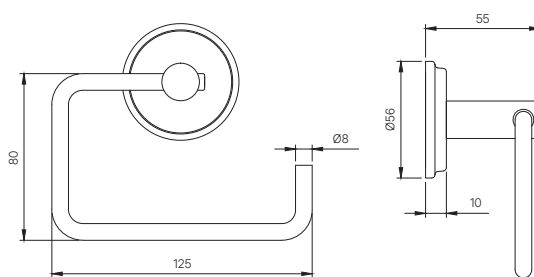

AEC-1133
Soap Dish (Polycarbonate)
MRP: Rs. 1,300

AEC-1141N
Tumbler Holder
MRP: Rs. 800

BATH ACCESSORIES

AEC-1151N
Toilet Paper Holder
MRP: Rs. 900

AEC-1161N
Double Coat Hook
MRP: Rs. 625

AEC-1181N
Towel Shelf 600 mm long with Lower
Hangers, Stainless Steel
MRP: Rs. 3,950