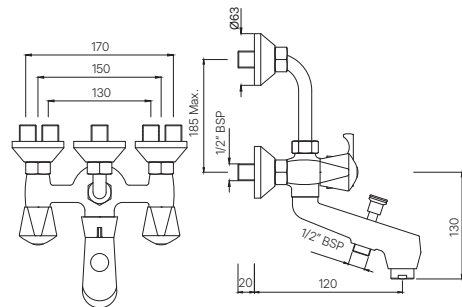

TROPICAL

TQT-517B

Wall Mixer with 115 mm Long Bend Pipe for Connection to Overhead Shower (with Bush & Piston Diverter Fitting) with Aerator
MRP: Rs. 6,050

TQT-519

Wall Mixer 3-In-1 System with 115 mm Bend Pipe & Aerator
MRP: Rs. 6,750