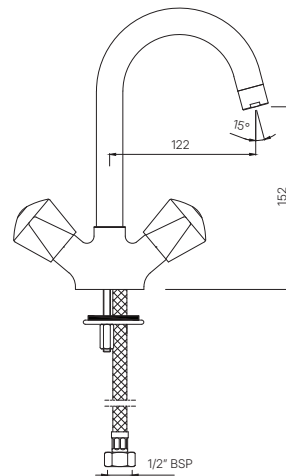

TQT-522S

Sink Cock with Swinging Pipe Spout
(Wall Mounted Model)
MRP: Rs. 2,025

TROPICAL

TQT-523S
Sink Cock with Swinging Pipe Spout
(Table Mounted Model)
MRP: Rs. 2,500

TAPS

TQT-511
Bib Cock Short Body
MRP: Rs. 1,200