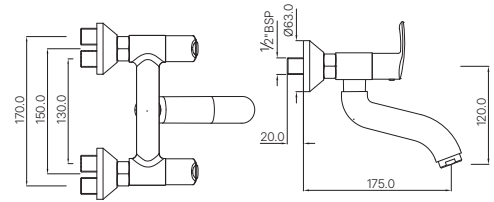

COS-103127

Swan Neck Tap With Right Hand Operating Knob
MRP: Rs. 2,175

COSMO

BATH & SHOWER

COS-103219

Wall Mixer Non-Telephonic Shower Arrangement
With Connecting Legs & Wall Flanges
MRP: Rs. 4,350

COS-103273