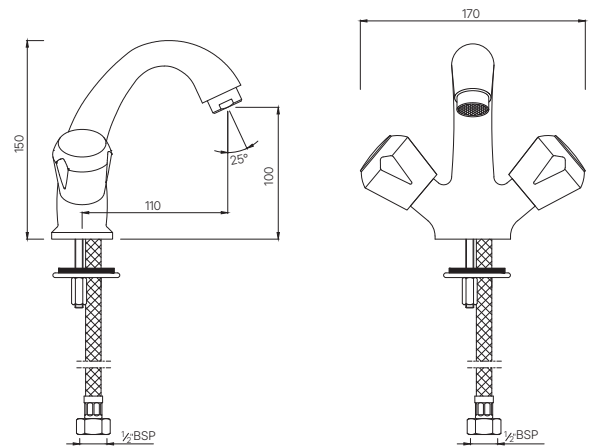

MARVEL

BATH & SHOWER