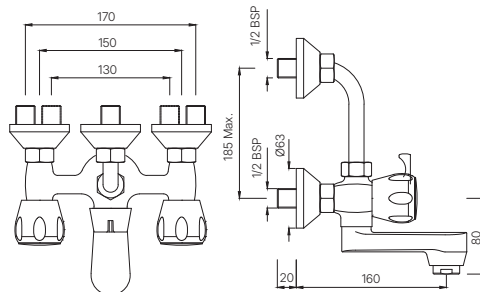

SQT-519KN

Wall Mixer 3-in-1 System with 115 mm Bend Pipe and Aerator
MRP: Rs. 6,750