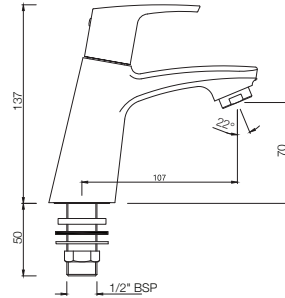

STE-107021
Pillar Cock with Extension Body
MRP: Rs. 2,975