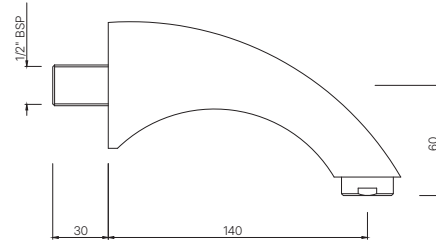

SAE-547D8

Spirochrome flex tube 8mm dia & 1.5M Long with Nuts
MRP: Rs. 650

ALLIED

ALLIED

ALE-534
Bath Tub Spout Heavy
MRP: Rs. 1,825

ALE-536A
Shower Arm 240 mm Long (Light Weight) Round Shape
for Wall Mounted Showers with Wall Flange
MRP: Rs. 525