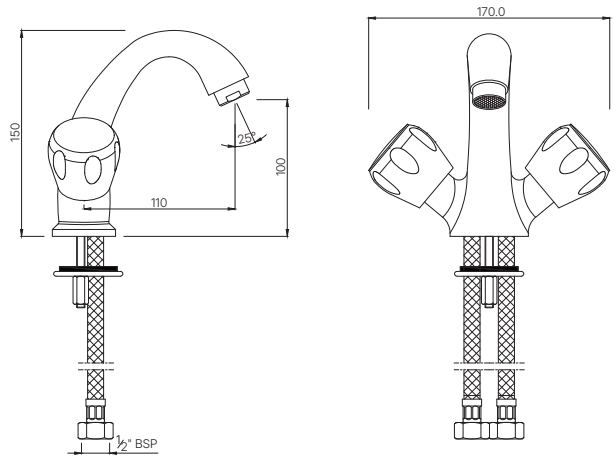

Swan Neck Tap with Left Hand Operating Knob with Aerator
Also available SQT-510AKN
Swan Neck Tap with Right Hand Operating Knob with Aerator
MRP: Rs. 2,375/2,375

SUMTHING SPECIAL

SQT-516AKN

Central Hole Basin Mixer with 'U' Shape Round Casted Spout with 450mm Long Braided Hoses
MRP: Rs. 3,500