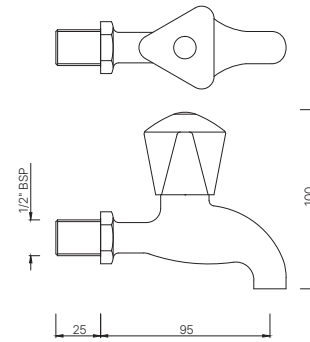

TQT-511A
Bib Cock With Nozzle
MRP: Rs. 1,250

TROPICAL

TQT-512
Long Body Bib Cock with Wall Flange
and Aerator
MRP: Rs. 1,825

TQT-512A
Two Way Long Body Bib Cock with Wall Flange
MRP: Rs. 1,950

TQT-512AN
Two Way Bib Cock with Wall Flange
MRP: Rs. 1,825