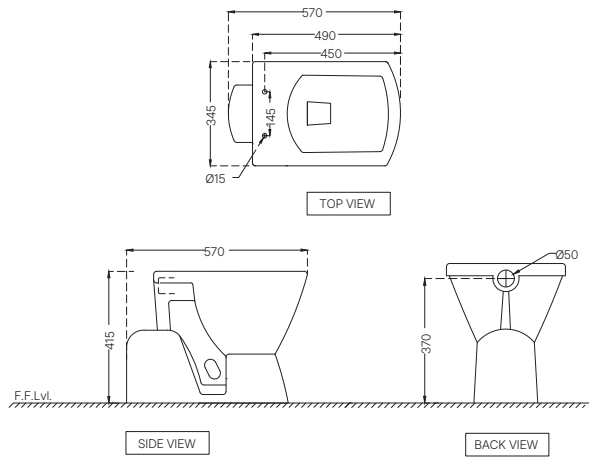

ECS-WHT-751P180SPPZ

Bowl With Cistern For Coupled WC With PP Soft Close Seat Cover, Hinges, Dual Flush Cistern Fitting, Fixing Accessories And Accessories Set, Size: 390x670x760 mm, P Trap- 180 mm
MRP: Rs. 6,450

ELEMENTS | Sanitaryware

ECS-WHT-557NSSPPSM
 Ewc With PP Soft Close Slim Seat Cover,
 Hinges, Fixing Accessories And Accessories
 Set, Size: 345x570x415 mm, S Trap
 MRP: Rs. 4,500

ECS-WHT-551PNPP184NLZ
 EWC With Wall Hung Dual Flush Cistern
 With 39mm Drainage L-Bend Pipe With Gasket,
 PP Normal Close Seat Cover, Hinges, Fixing Accessories,
 Size: 360x475x395 mm, P Trap
 MRP: Rs.4,400