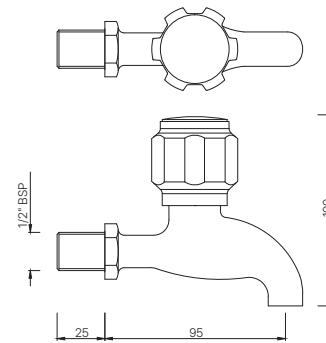

TAPS

DLX-511KN
Bib Cock Short Body
MRP: Rs. 1,200

DLX-511AKN
Bib Cock with Nozzle
MRP: Rs. 1,250

DELUX

DLX-512KN
Long Body Bib Cock with
Wall Flange and Aerator
MRP: Rs. 1,825

DLX-512AKN
Two Way Long Body Bib Cock with Wall Flange
MRP: Rs. 1,950