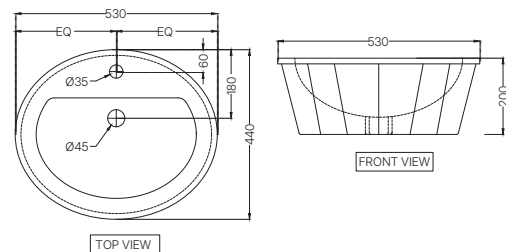

ELEMENTS | Sanitaryware

ECS-WHT-931
Table Top Basin,
Size : 385x380x135 mm
MRP: Rs. 2,250