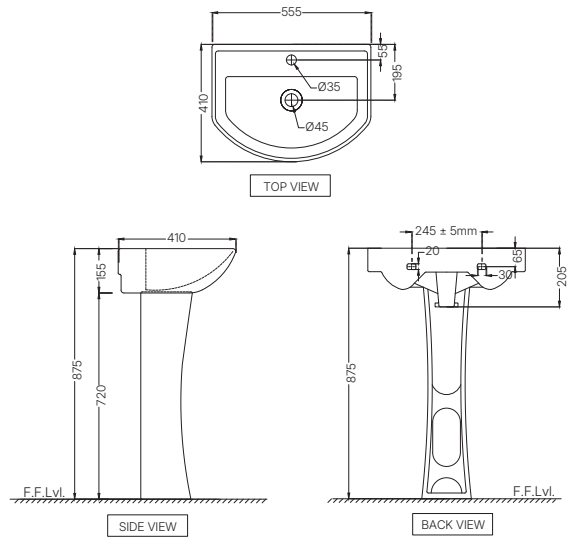

ECS-WHT-805
Wall Hung Basin With Fixing Accessories,
Size: 515x420x195 mm
MRP: Rs. 1,525

ECS-WHT-301
Full Pedestal For ECS-WHT-801, 805
MRP: Rs. 1,225 | Set MRP: Rs. 2,750