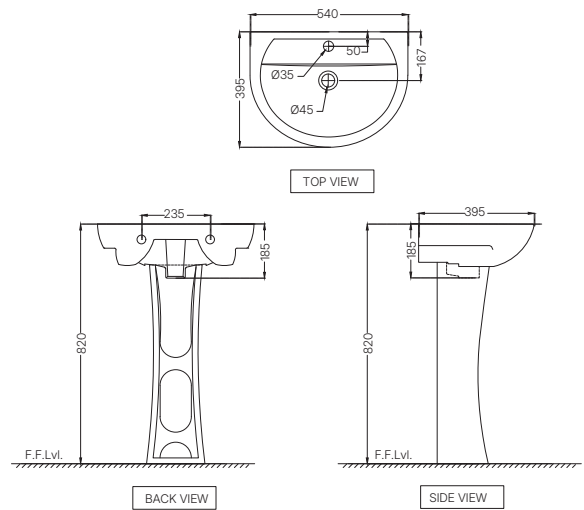

CMS-WHT-103803
Wall Hung Basin With Fixing Accessories,
Size: 510x410x180 mm
MRP: Rs. 2,575

CMS-WHT-103301
Full Pedestal For 103801, 103803
MRP: Rs. 1,775 | Set MRP: Rs. 4,350