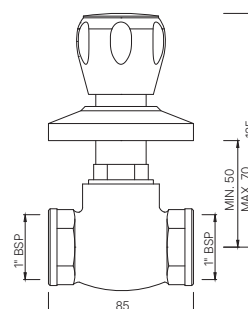

SQT-526AFKN

2-Way Angle Valve with Wall Flange
Also available SQT-526AKN
2 Way Angle Valve
MRP: Rs. 1,650/1,600

SUMTHING SPECIAL

SQT-526NKN

Basin Inlet Connection (Angle Valve)
MRP: Rs. 950

SPL-551

Flush Cock with Wall Flange,
25 mm size with Lever Handle
MRP: Rs. 2,800