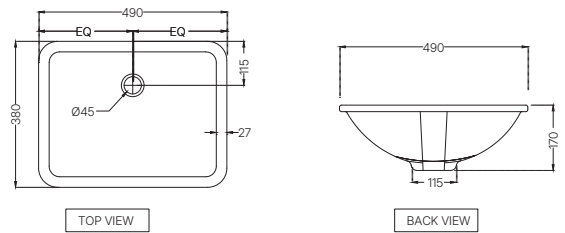

AIS-WHT-101801
Wall Hung Basin With Fixing Accessories,
Size: 505x410x185 mm
MRP: Rs. 2,000

AIS-WHT-101301
Full Pedestal For AIS-WHT-101801
MRP: Rs. 1,350 | Set MRP: Rs. 3,350