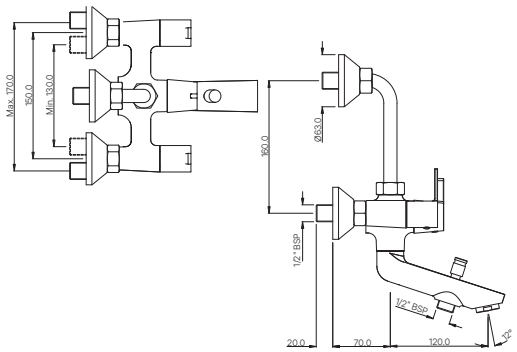

Quarter Turn

BASIN

KIO-111001
Pillar Cock
MRP: Rs. 2,200

KIO

KIO-111021
Pillar Cock with Extension Body
MRP: Rs. 3,175

KIO-111123
Swan Neck Tap with Left Hand Operating Knob
MRP: Rs. 2,750

KIO-111127
Swan Neck Tap with Right Hand Operating Knob
MRP: Rs. 2,750

KIO

BATH & SHOWER

KIO-111273
 Wall Mixer with Provision for Overhead Shower with 115mm Long Bend Pipe On Upper Side, Connecting Legs & Wall Flanges
 MRP: Rs. 7,000

KIO-111281
 Wall Mixer 3-in-1 System with Provision for both Hand Shower and Overhead Shower Complete with 115mm Long Bend Pipe, Connecting Legs & Wall Flange (without Hand & Overhead Shower)
 MRP: Rs. 7,600