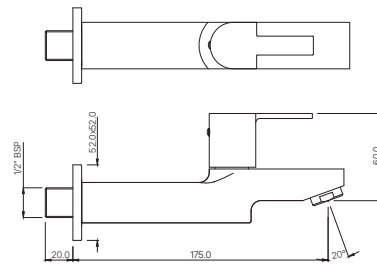

KIO-111357
Sink Cock with Swinging Spout
(Table Mounted Model)
MRP: Rs. 2,525

TAPS

KIO-111037
Bib Cock with Wall Flange
MRP: Rs. 1,750

KIO

KIO-111041
2-Way Bib Cock with Wall Flange
MRP: Rs. 2,000

KIO-111107
Long Body Bib Cock with Wall Flange
MRP: Rs. 2,100