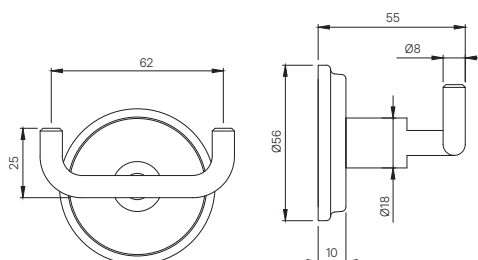

AEC-1133
Soap Dish (Polycarbonate)
MRP: Rs. 1,300

AEC-1141N
Tumbler Holder
MRP: Rs. 800

BATH ACCESSORIES

AEC-1151N
Toilet Paper Holder
MRP: Rs. 900

AEC-1161N
Double Coat Hook
MRP: Rs. 625

AEC-1181N
Towel Shelf 600 mm long with Lower
Hangers, Stainless Steel
MRP: Rs. 3,950