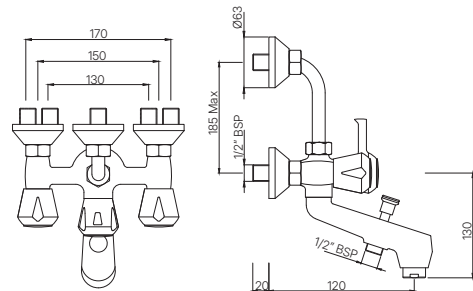

MARVEL

MQT-517BKN

Wall Mixer with 115 mm Long Bend Pipe for connection to Overhead Shower (with Bush & Piston Diverter Fitting) with Aerator
MRP: Rs. 6,050

MQT-519KN

Wall Mixer 3-in-1 System with 115 mm Bend Pipe & Aerator
MRP: Rs.6,750