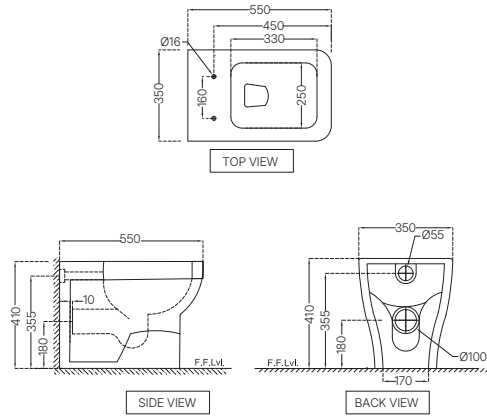

AIS-WHT-101851S220SPPSM
Single Piece WC With PP Soft Close Slim
Seat Cover, Hinges, Dual Flush Cistern Fittings,
Fixing Accessories And Accessories Set,
Size: 360x660x755 mm, S Trap- 220 mm
MRP: Rs. 11,400