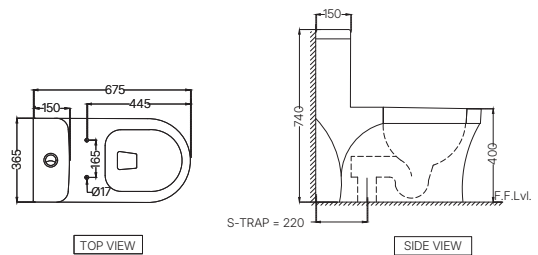

ELEMENTS | Sanitaryware