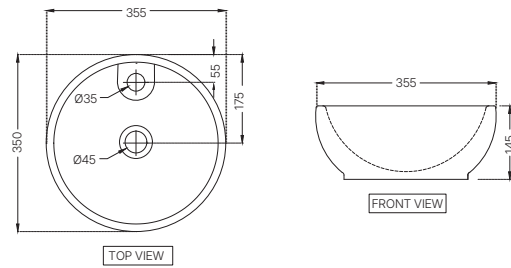

ECS-WHT-933

Table Top Basin,
Size: 430x375x130 mm
MRP: Rs. 2,575

ELEMENTS | Sanitaryware

ECS-WHT-931
Table Top Basin,
Size : 385x380x135 mm
MRP: Rs. 2,250

ECS-WHT-901
Table Top Basin,
Size:355x350x145 mm
MRP: Rs. 2,000