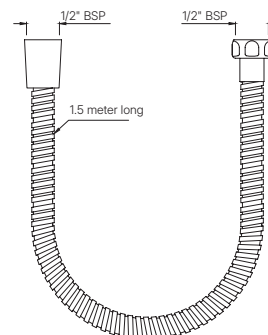

SHOWERS

SAE-1931SH555

Hand Shower Pack (Multi flow 80 mm round shape hand shower with 1.5M long spirochrome flex hose & wall bracket, 1931, 547D8 & 555)
MRP: Rs. 2,350

SAE-1197N

Sliding Rail 19mm dia. & 600mm Long Round Shape with Hand Shower Holder
MRP: Rs. 1,750

SAE-547D8

Spirochrome flex tube 8mm dia & 1.5M Long with Nuts
MRP: Rs. 650