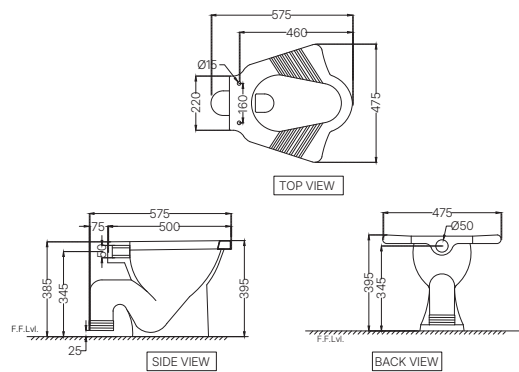

ELEMENTS | Sanitaryware