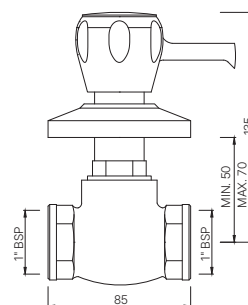

SQT-526AFKN

2-Way Angle Valve with Wall Flange
Also available SQT-526AKN
2 Way Angle Valve
MRP: Rs. 1,650/1,600

SUMTHING SPECIAL

SQT-526NKN

Basin Inlet Connection (Angle Valve)
MRP: Rs. 950

SPL-551

Flush Cock with Wall Flange,
25 mm size with Lever Handle
MRP: Rs. 2,800