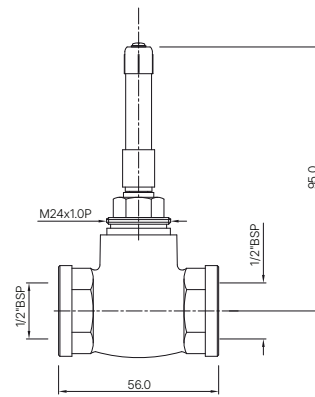

ALE-514FCR

Concealed Body of stop cock Cold Only suitable for 20mm Pipe line with spindle extension & plastic protection cap (without Exposed Parts)
MRP: Rs. 925