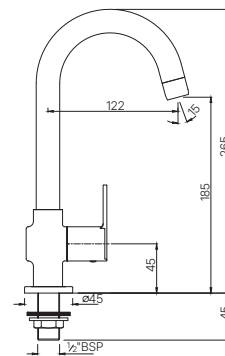

ORI-109357
Sink Cock with Swinging Spout
(Table Mounted Model)
MRP: Rs. 2,525

ORIAN

TAPS

ORI-109037
Bib Cock with Wall Flange
MRP: Rs. 1,650

ORI-109041
2-Way Bib Cock with Wall Flange
MRP: Rs. 1,825

ORI-109107
Long Body Bib Cock with Wall Flange
MRP: Rs. 1,950