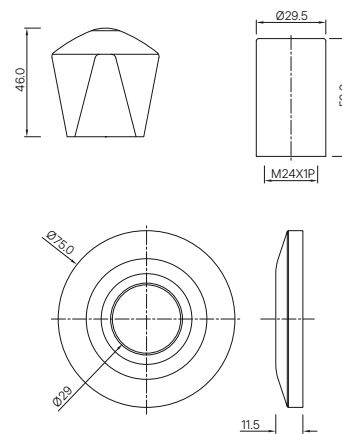

TROPICAL

TQT-513B
Stop Cock, Female End
MRP: Rs. 1,100

TQT-514AK
Exposed part kit of Concealed Stop Cock
with fitting sleeve, operating lever & Adjustable Wall Flange
(Compatible with ALE-514ACR, ALE-514ACL, ALE-514CCR or ALE-514CCL)
MRP: Rs. 575

TQT-514EK
Exposed part kit of Concealed Stop Cock
with fitting sleeve, operating lever & Adjustable Sliding Wall Flange
(Compatible with ALE-514ECR, ALE-514ECL, ALE-514FCR or ALE-514FCL)
MRP: Rs. 550