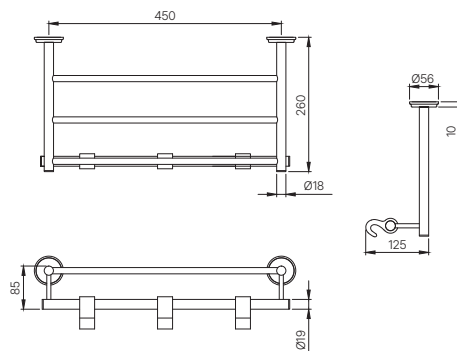

AEC-1191N

Single Robe Hook
MRP: Rs. 525