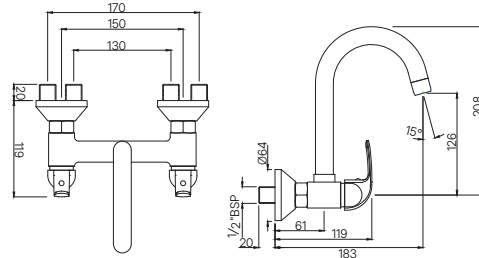

ORB-105347
Sink Cock with Swinging Spout (Wall Mounted Model) with Wall Flange
MRP: Rs. 2,075