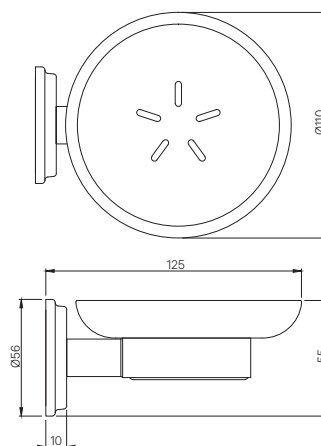

BATH ACCESSORIES

AEC-111N
Towel Rail 600mm Long, Stainless Steel
MRP: Rs. 1,450

AEC-111NB
Towel Rail 450mm Long, Stainless Steel
MRP: Rs. 1,325

AEC-1121N
Towel Ring Round
MRP: Rs. 850

BATH ACCESSORIES

AEC-1131N
Soap Dish
MRP: Rs. 825