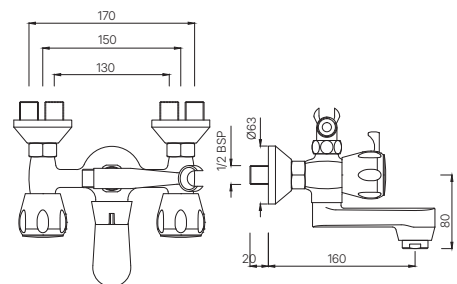

SUMTHING SPECIAL

SQT-516AKN

Central Hole Basin Mixer with 'U' Shape Round Casted Spout with 450mm Long Braided Hoses
MRP: Rs. 3,500

SQT-516KN

Central Hole Basin Mixer with Extended Casted Spout with 450 mm Long Braided Hoses
MRP: Rs. 3,850

BATH & SHOWER

SQT-517KN

Wall Mixer Telephone Shower Arrangement only with Crutch (with Bush & Piston Diverter fitting) with Aerator Also available SQT-517AKN Wall Mixer Telephone Shower Arrangement only without Crutch (with Bush & Piston Diverter Fitting) with Aerator
MRP: Rs. 6,300/5,500