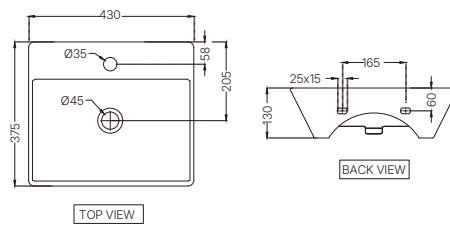

ELEMENTS | Sanitaryware

ECS-WHT-453

Orissa Pan,
Size: 405x510x250 mm
MRP: Rs. 1,475

ECS-WHT-453LE

Orissa Pan With L Bend And Extension,
Size: 405x510x250 mm
MRP: Rs. 1,600

ECS-WHT-455

Asian Pan,
Size: 450x535x180 mm
MRP: Rs. 1,550

ECS-WHT-455LE

Asian Pan With L Bend And Extension,
Size: 450x535x180 mm
MRP: Rs. 1,775

ECS-WHT-933

Table Top Basin,
Size: 430x375x130 mm
MRP: Rs. 2,575