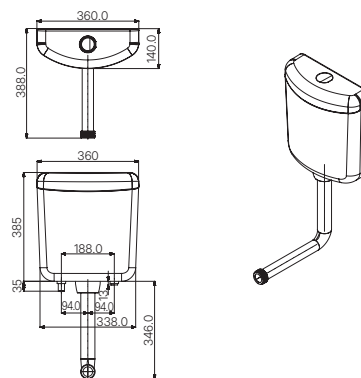

Smooth Operations

Unmatched Durability

Easy Maintenance

Modern Designs

2 years Warranty

CISTERNS

ESH-WHT-184NL

Wall Hung Cistern with 39mm Drainage L-Bend Pipe with Gasket & Installation Kit (Suitable for EWC)
MRP: 1,650