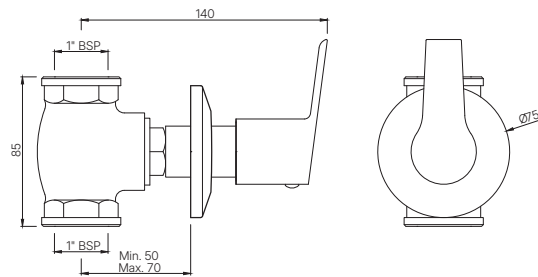

ASPIRE

APR-101069K

Exposed part kit of Concealed Stop Cock with fitting sleeve, operating lever & Adjustable Wall Flange (Compatible with ALE-069R, ALE-069L, ALE-099R or ALE-099L)
MRP: Rs. 525

APR-101081

Flush Cock with Wall Flange, Size: 25 mm
MRP: Rs. 2,625

BATH TUB SPOUT

SPE-101429

Aspire Bath Tub Spout with Wall Flange
MRP: Rs. 1,400

SPE-101463

Aspire Bath Tub Spout with Button Attachment for Hand Shower with Wall Flange
MRP: Rs. 2,100