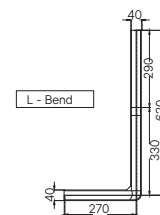

ELEMENTS | Sanitaryware

ECS-WHT-553SNPP184NLZ
EWC With Wall Hung Dual Flush Cistern
With 39mm Drainage L-Bend Pipe With Gasket,
PP Normal Close Seat Cover, Hinges, Fixing Accessories,
Size: 350x530x400 mm, S Trap
MRP: Rs. 4,500

ECS-WHT-553SPP184NLZ
EWC With Wall Hung Dual Flush Cistern
With 39mm Drainage L-Bend Pipe With Gasket,
PP Soft Close Seat Cover, Hinges, Fixing Accessories,
Size: 350x530x400 mm, S Trap
MRP: Rs. 4,800

ECS-WHT-451
Orissa Pan,
Size: 440x575x250 mm
MRP: Rs. 1,900

ECS-WHT-451LE
Orissa Pan With L Bend And Extension,
Size: 440x575x250 mm
MRP: Rs. 2,175