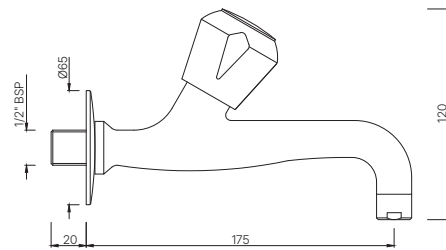

MQT-511AKN
Bib Cock with Nozzle
MRP: Rs. 1,250

MARVEL

MQT-512KN

Long Body Bib Cock with Wall Flange and Aerator
MRP: Rs. 1,825

MQT-512AKN

2-Way Long Body Bib Cock with Wall Flange
MRP: Rs. 1,950

MQT-512ANKN