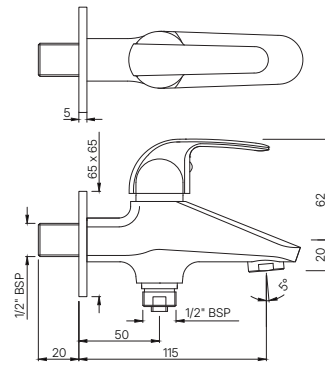

ORB-105357
Sink Cock with Swinging Spout (Table Mounted Model)
MRP: Rs. 2,525

ORBIT

TAPS

ORB-105037

Bib Cock with Wall Flange
MRP: Rs. 1,650

ORB-105041

2-Way Bib Cock with Wall Flange
MRP: Rs. 1,825

ORB-105107