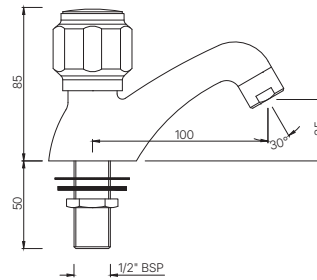

DELUX

Full Turn

BASIN

DLX-507KN
Pillar Cock Rocket Type with Aerator
MRP: Rs. 1,675

DLX-508KN
Pillar Cock Super Deluxe with Aerator
MRP: Rs. 1,725

DLX-510KN
Swan Neck Tap with Left Hand Operating Knob
with Aerator, also available DLX-510AKN with Right
Hand Operating Knob with Aerator
MRP: Rs. 2,375/2,375