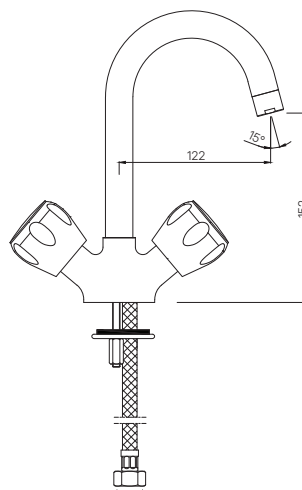

SQT-522S

Sink Cock with Swinging Pipe Spout
(Wall Mounted Model)
MRP: Rs. 2,025