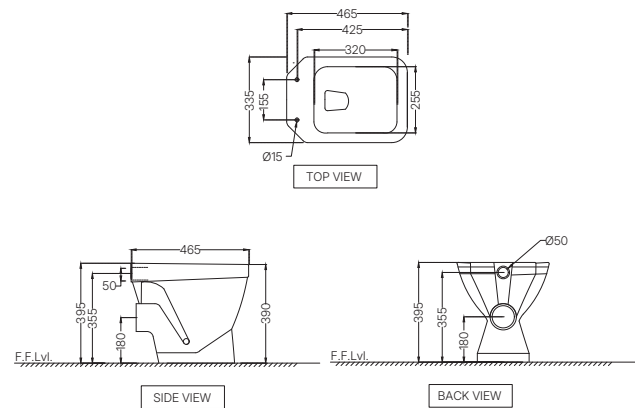

ASPIRE

AIS-WHT-101951SPPSM
Wall Hung WC With PP Soft Close Slim
Seat Cover, Hinges, Accessories Set,
Size: 340x510x360 mm
MRP: Rs. 5,950