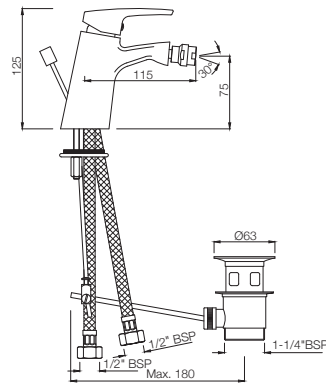

STELLA

STE-107149

Single Lever Exposed Shower Mixer for Connection to Hand Shower with Connecting Legs & Wall Flanges
MRP: Rs. 4,400

BIDET

STE-107213B

Single Lever 1-Hole Bidet Mixer with Popup Waste System with 375mm Long Braided Hoses
MRP: Rs. 4,650

STELLA

Quarter Turn

BASIN

STE-107001
Pillar Cock
MRP: Rs. 1,950

STE-107021
Pillar Cock with Extension Body
MRP: Rs. 2,975

STE-107123
Swan Neck Tap with Left Hand Operating Knob
MRP: Rs. 2,375

STELLA

STE-107127
Swan Neck Tap with Right Hand Operating Knob
MRP: Rs. 2,375