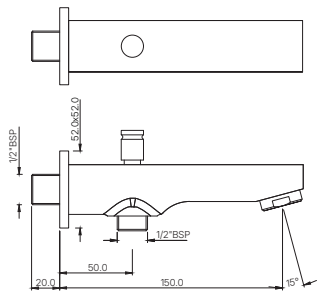

KIO-111081
Flush Cock with Wall Flange, Size 25mm
MRP: Rs. 3,050

BATH TUB SPOUT

SPE-111429
Kio Bath Tub Spout with Wall Flange
MRP: Rs. 1,700

SPE-111463
Kio Bath Tub Spout with Button attachment
for Hand Shower with Wall Flange
MRP: Rs. 2,400