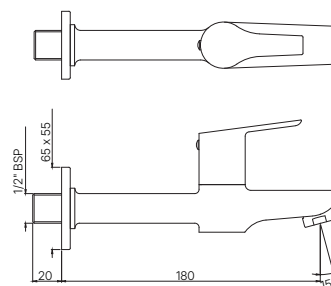

ASPIRE

TAPS

APR-101037

Bib Cock with Wall Flange
MRP: Rs. 1,375

APR-101041

2-Way Bib Cock with Wall Flange
MRP: Rs. 1,550

APR-101107

Long Body Bib Cock with Wall Flange
MRP: Rs. 1,650