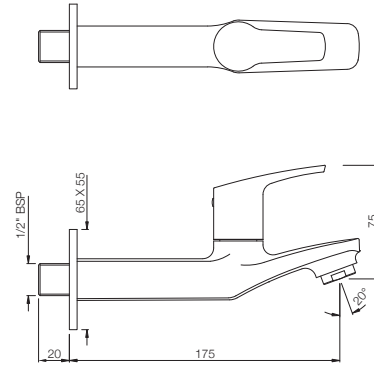

STE-107053
Angular Stop Cock with Wall Flange
MRP: Rs. 1,050