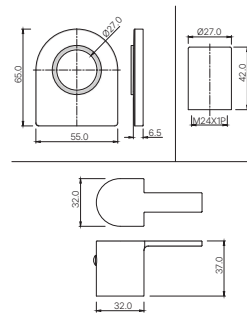

KIO-111057
Angular Stop Cock with Wall Flange
MRP: Rs. 800

KIO

KIO-111067
2-Way Angular Stop Cock with Wall Flange
MRP: Rs. 1,975

KIO-111069K
Exposed part kit of Concealed Stop Cock with fitting sleeve, operating lever & Adjustable Wall Flange (Compatible with ALE-069R, ALE-069L, ALE-099R or ALE-099L)
MRP: Rs. 575