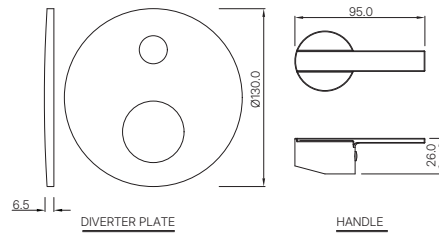

ORI-109119
Single Lever Wall Mixer with Provision of Hand Shower, But without Hand Shower
MRP: Rs. 6,100