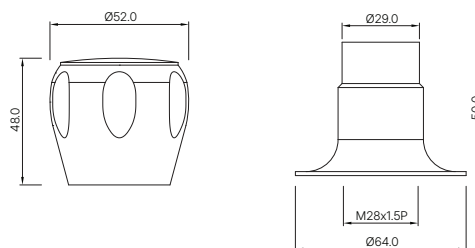

SQT-514AKL
Exposed part kit of Concealed Stop Cock Hot Only
with fitting sleeve, operating lever & Adjustable Wall Flange
(Compatible with ALE-514ACL or ALE-514CCL)
MRP: Rs. 575