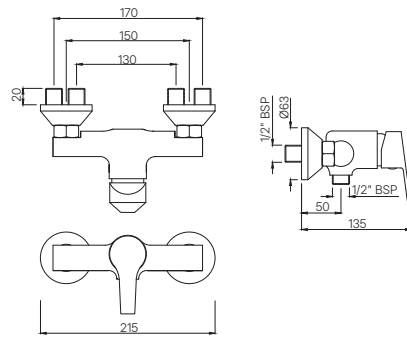

ASPIRE

APR-101149

Single Lever Exposed Shower Mixer for Connection to Hand Shower with Connecting Legs & Wall Flanges
MRP: Rs. 4,400

BIDET

APR-101213B

Single Lever 1-Hole Bidet Mixer with Popup Waste System with 375mm Long Braided Hoses
MRP: Rs. 4,600

Quarter Turn

BASIN

APR-101001M

Pillar Cock
MRP: Rs. 1,825