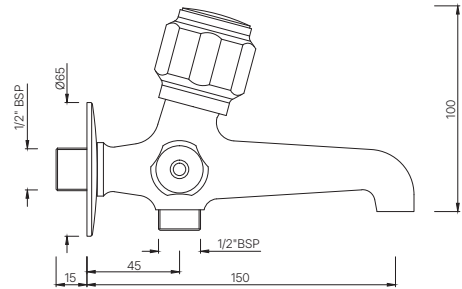

TAPS

DLX-511KN
Bib Cock Short Body
MRP: Rs. 1,200

DLX-511AKN
Bib Cock with Nozzle
MRP: Rs. 1,250

DELUX

DLX-512KN
Long Body Bib Cock with
Wall Flange and Aerator
MRP: Rs. 1,825

DLX-512AKN
Two Way Long Body Bib Cock with Wall Flange
MRP: Rs. 1,950