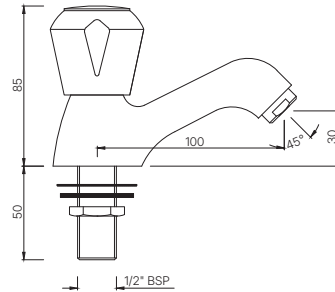

MARVEL

Quarter Turn

BASIN

MQT-507KN

Pillar Cock Rocket Type with Aerator
MRP: Rs. 1,675

MQT-508KN

Pillar Cock Super Deluxe with Aerator
MRP: Rs. 1,725

MQT-510AKN