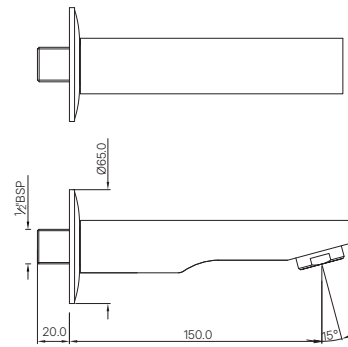

BATH TUB SPOUT

SPE-109429
Orian Bath Tub Spout with Wall Flange
MRP: Rs. 1,475