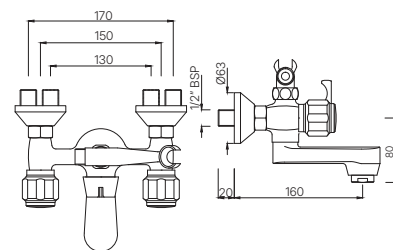

DELUX

DLX-516KN
Central Hole Basin Mixer with Extended Casted Spout with 450 mm Long Braided Hoses
MRP: Rs. 3,850

BATH & SHOWER