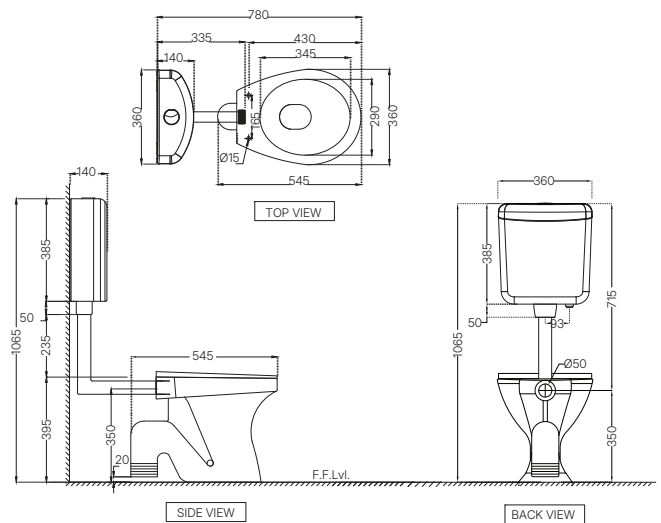

ELEMENTS | Sanitaryware