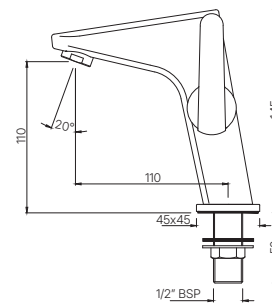

Quarter Turn

BASIN

ORB-105001N
Pillar Cock
MRP: Rs. 2,075

ORBIT

ORB-105021N
Pillar Cock with Extension Body
MRP: Rs. 3,300

ORB-105123
Swan Neck Tap with Left Hand Operating Knob
MRP: Rs. 2,550

ORB-105127
Swan Neck Tap with Right Hand Operating Knob
MRP: Rs. 2,550