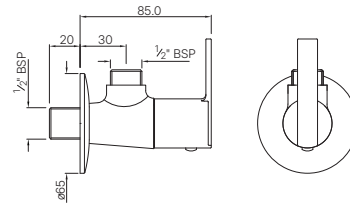

ORI-109057
Angular Stop Cock with Wall Flange
MRP: Rs. 800