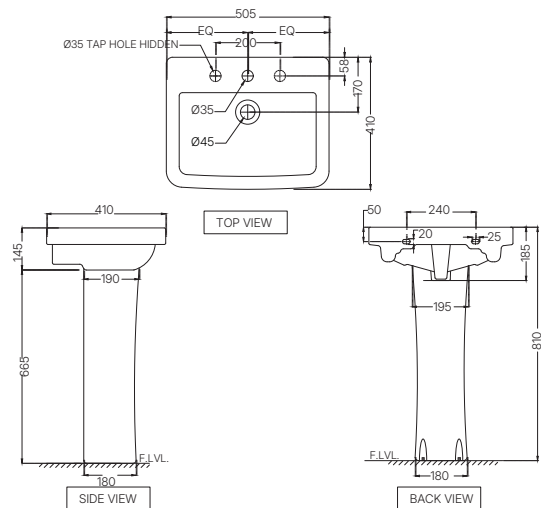

ASPIRE

AIS-WHT-101301
Full Pedestal For AIS-WHT-101801
MRP: Rs. 1,350 | Set MRP: Rs. 3,350