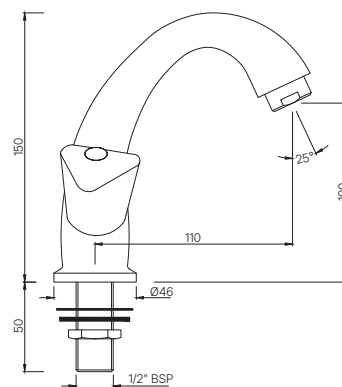

Swan Neck Tap with Left Hand Operating Knob with Aerator
Also available TQT-510A with Right Hand Operating Knob with Aerator
MRP: Rs. 2,375/2,375

TROPICAL

TQT-516
 Central Hole Basin Mixer with Extended Casted Spout
 with 450mm Long Braided Hoses
 MRP: Rs. 3,850