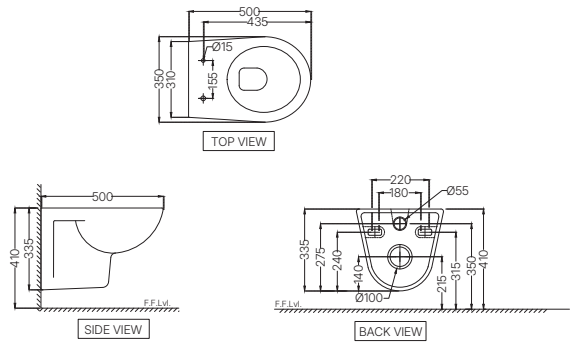

ELEMENTS

SANITARYWARE

ELEMENTS | Sanitaryware

ECS-WHT-951SPP
 Wall Hung WC With PP Soft Close Seat Cover,
 Hinges, Accessories Set,
 Size: 365x545x365 mm
 MRP: Rs. 5,250

ECS-WHT-955SPP
 Wall Hung WC With PP Soft Close Seat Cover,
 Hinges, Accessories Set,
 Size: 350x500x335 mm
 MRP: Rs. 4,200