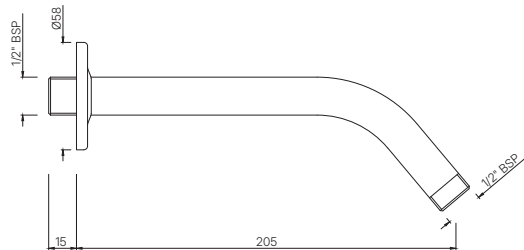

SAE-547D8

Spirochrome flex tube 8mm dia & 1.5M Long with Nuts
MRP: Rs. 650

ALLIED

ALLIED

ALE-534
Bath Tub Spout Heavy
MRP: Rs. 1,825

ALE-536A
Shower Arm 240 mm Long (Light Weight) Round Shape
for Wall Mounted Showers with Wall Flange
MRP: Rs. 525