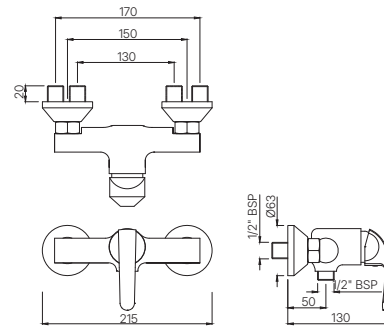

ORBIT

ORB-105149
Single Lever Exposed Shower Mixer for Connection to Hand Shower with Connecting Legs & Wall Flanges
MRP: Rs. 4,500

BIDET

Quarter Turn

BASIN