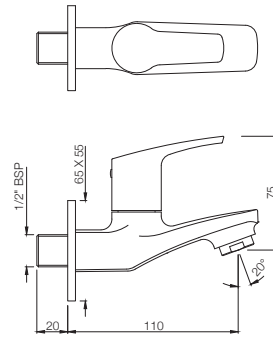

STELLA

STE-107357

Sink Cock with Swinging Spout
(Table Mounted Model)
MRP: Rs. 2,425

TAPS

STE-107037

Bib Cock with Wall Flange
MRP: Rs. 1,525

STE-107041

2-Way Bib Cock with Wall Flange
MRP: Rs. 1,750