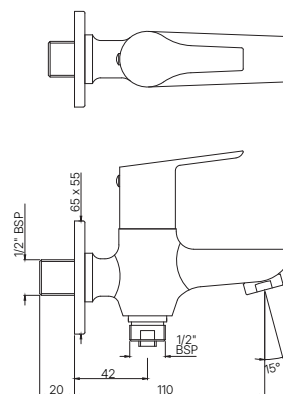

APR-101357

Sink Cock with Swinging Spout (Table Mounted Model)
MRP: Rs. 2,450

ASPIRE

TAPS

APR-101037

Bib Cock with Wall Flange
MRP: Rs. 1,375

APR-101041

2-Way Bib Cock with Wall Flange
MRP: Rs. 1,550