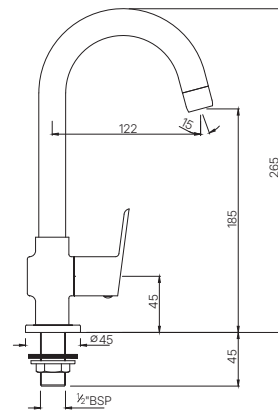

APR-101357

Sink Cock with Swinging Spout (Table Mounted Model)
MRP: Rs. 2,450

ASPIRE

TAPS

APR-101037

Bib Cock with Wall Flange
MRP: Rs. 1,375

APR-101041

2-Way Bib Cock with Wall Flange
MRP: Rs. 1,550