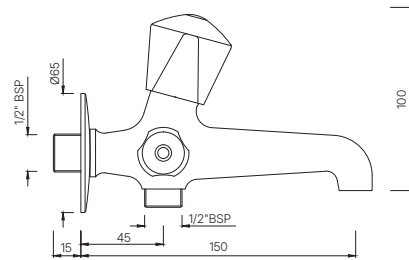

TQT-511A
Bib Cock With Nozzle
MRP: Rs. 1,250

TROPICAL

TQT-512
Long Body Bib Cock with Wall Flange
and Aerator
MRP: Rs. 1,825

TQT-512A
Two Way Long Body Bib Cock with Wall Flange
MRP: Rs. 1,950

TQT-512AN
Two Way Bib Cock with Wall Flange
MRP: Rs. 1,825