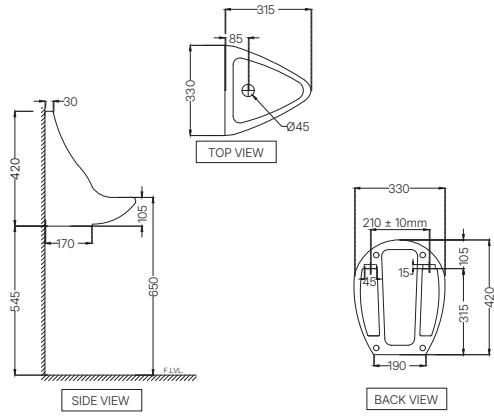

ELEMENTS | Sanitaryware

ECS-WHT-253
Urinal With Fixing Accessories,
Size: 330x315x420 mm
MRP: Rs 1,700