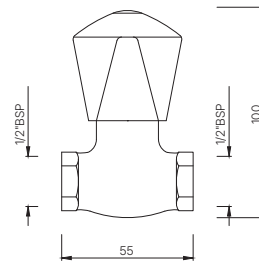

TQT-514AK
Exposed part kit of Concealed Stop Cock
with fitting sleeve, operating lever & Adjustable Wall Flange
(Compatible with ALE-514ACR, ALE-514ACL, ALE-514CCR or ALE-514CCL)
MRP: Rs. 575