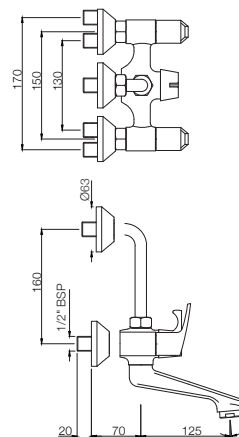

STELLA

BATH & SHOWER