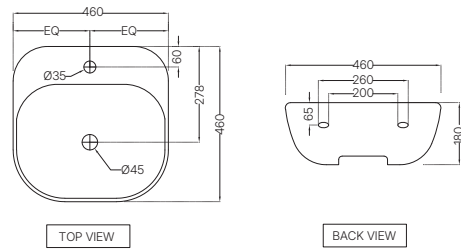

ORBIT

ORS-WHT-105931
Table Top Basin,
Size: 460x460x180 mm
MRP: Rs. 3,150