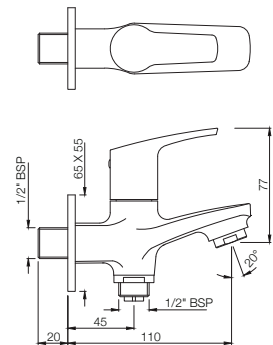

STELLA

STE-107357

Sink Cock with Swinging Spout
(Table Mounted Model)
MRP: Rs. 2,425

TAPS

STE-107037

Bib Cock with Wall Flange
MRP: Rs. 1,525

STE-107041

2-Way Bib Cock with Wall Flange
MRP: Rs. 1,750