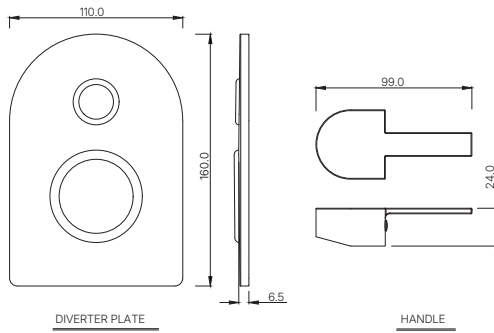

KIO-111119
Single Lever Wall Mixer with Provision of Hand Shower, But without Hand Shower
MRP: Rs. 6,800