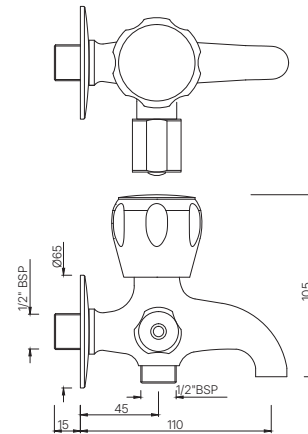

SQT-511KN
Bib Cock Short Body
MRP: Rs. 1,200

SUMTHING SPECIAL

SQT-512AKN
2-Way Long Body Bib Cock
with Wall Flange
MRP: Rs. 1,950

SQT-512ANKN
2-Way Bib Cock with Wall Flange
MRP: Rs. 1,825

SQT-512KN
Long Body Bib Cock with Wall
Flange & Aerator
MRP: Rs. 1,825