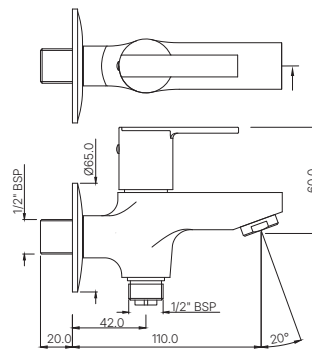

ORI-109357
Sink Cock with Swinging Spout
(Table Mounted Model)
MRP: Rs. 2,525

ORIAN

TAPS

ORI-109037
Bib Cock with Wall Flange
MRP: Rs. 1,650

ORI-109041
2-Way Bib Cock with Wall Flange
MRP: Rs. 1,825

ORI-109107
Long Body Bib Cock with Wall Flange
MRP: Rs. 1,950