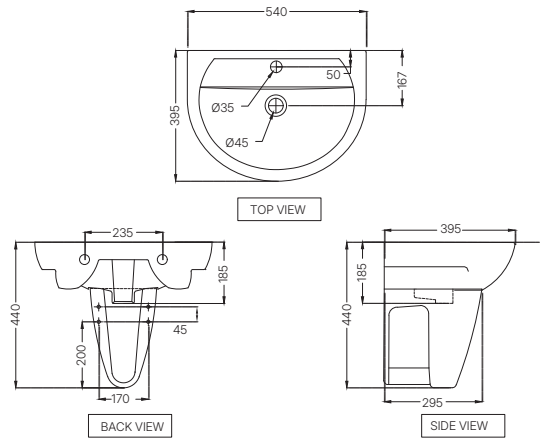

CMS-WHT-103803
Wall Hung Basin With Fixing Accessories,
Size: 510x410x180 mm
MRP: Rs. 2,575