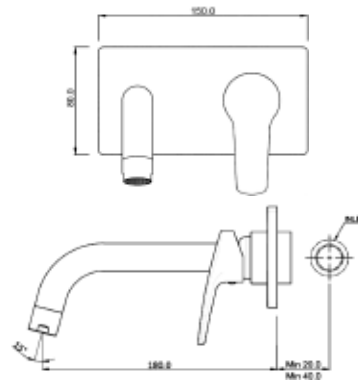

STELLA

STE-107233K

Exposed Part Kit of Single Lever Basin Mixer Wall Mounted
Consisting of Operating Lever, Cartridge Sleeve, Wall
Flange, Nipple & Spout (Compatible with ALE-233)
MRP: Rs. 1,725

BATH & SHOWER

STE-107055K

Exposed Parts Kit of Single Lever Divertor
Consisting of Operating Lever & Wall Flange
(With Seals) Only (Suitable For Item ALE-055)
MRP: Rs. 650

STE-107119

Single Lever Wall Mixer with Provision of
Hand Shower, But without Hand Shower
MRP: Rs. 5,700