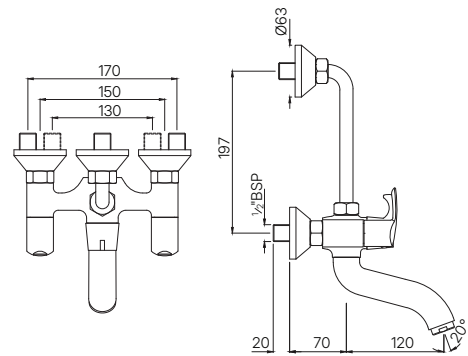

COS-103273

Wall Mixer with provision for Overhead Shower with 115 mm Long Bend
Pipe on Upper Side, Connecting Legs & Wall Flanges
MRP: Rs. 6,050

COS-103281

Wall Mixer 3-in-1 System with provision for both Hand Shower
& Overhead Shower, complete with 115 mm Long Bend Pipe,
Connecting Legs & Wall Flange (without Hand & Overhead Shower)
MRP: Rs. 6,500