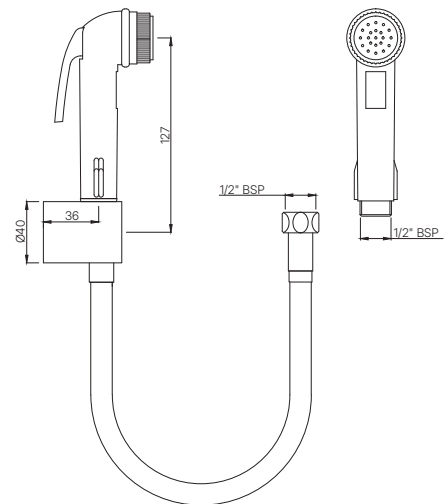

ALE-CHR-583

Hand Shower (Health Faucet) (ABS Body) with 1 Meter Long PVC Tube & Wall Hook
 MRP: Rs. 925

ALE-IVY-583

Hand Shower (Health Faucet) (ABS Body) with 1.2 Meter Long PVC Tube & Wall Hook
 MRP: Rs. 750

ALLIED

ALE-BLK-583

Hand Shower (Health Faucet) (ABS Body)
with 1.2 Meter Long PVC Tube & Wall Hook
MRP: Rs. 750

ALE-CHR-585

Hand Shower (Health Faucet) (ABS Body)
with 1 Meter Long Easy Flex Tube
& Wall Hook
MRP: Rs. 1,075

ALE-IVY-585

Hand Shower (Health Faucet) (ABS Body)
with 1 Meter Long Easy Flex Tube
& Wall Hook
MRP: Rs. 950

ALLIED

ALE-BLK-585
Hand Shower (Health Faucet) (ABS Body)
with 1 Meter Long Easy Flex Tube
& Wall Hook
MRP: Rs. 950