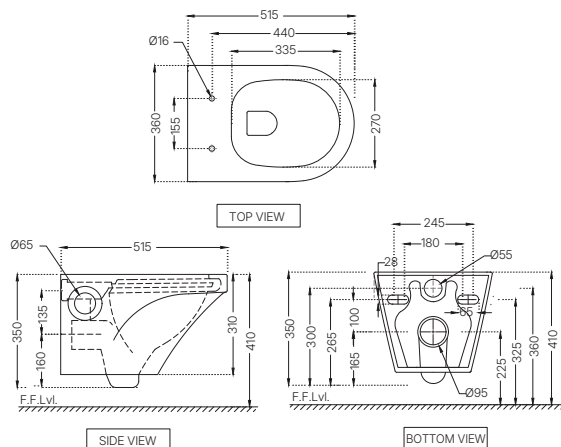

STELLA

SANITARYWARE

STELLA

STS-WHT-107953SPPSM

Rimless Wall Hung WC with PP Soft Close Slim Seat Cover, Hinges, Accessories Set,
Size: 360x515x350
MRP: Rs. 6,300

STS-WHT-107901

Table Top Basin,
Size: 370x370x105 mm
MRP: Rs. 2,525