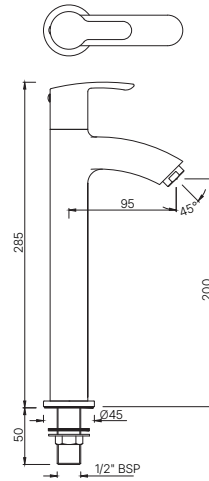

Quarter Turn

BASIN

COS-103001M
Pillar Cock
MRP: Rs. 1,825

COSMO

COS-103021M

Pillar Cock with Extension Body
MRP: Rs. 2,875

COS-103123

Swan Neck Tap With Left Hand Operating Knob
MRP: Rs. 2,175