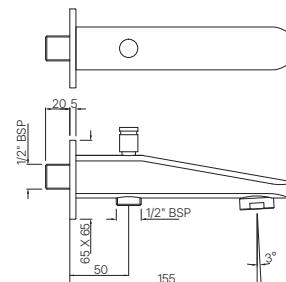

BATH TUB SPOUT

SPE-105429

Orbit Bath Tub Spout with Wall Flange
MRP: Rs. 1,400

SPE-105463

Orbit Bath Tub Spout with Button attachment for Hand Shower with Wall Flange
MRP: Rs. 2,100

ASPIRE

ASPIRE elegance that redefine your bathroom space.