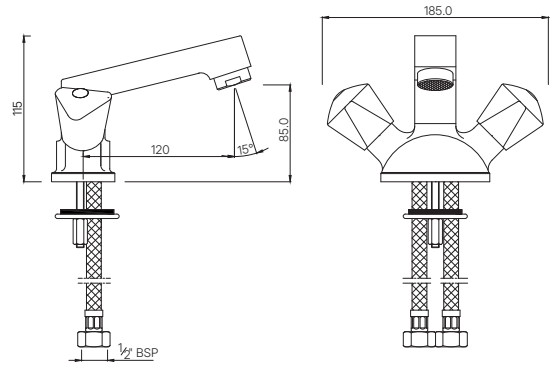

TQT-516A
Central Hole Basin Mixer with 'U' shape Round
Casted Spout with 450 mm Long Braided Hoses
MRP: Rs. 3,500