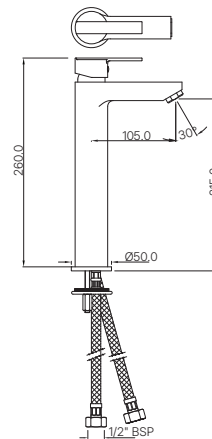

ORIAN

Single Lever

BASIN

ORI-109011B

Single Lever Basin Mixer without Popup Waste with 450mm Long Braided Hoses
MRP: Rs. 3,850

ORI-109051B

Single Lever Basin Mixer with Popup Waste with 450mm Long Braided Hoses
MRP: Rs. 4,750

ORI-109005B

Single Lever Tall Boy without Popup Waste System, with 600mm Long Braided Hoses
MRP: Rs. 5,250