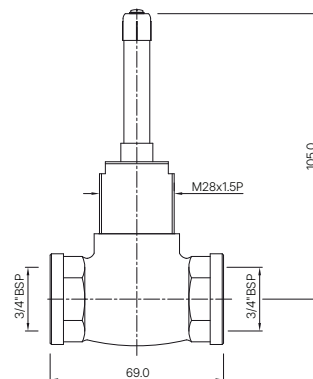

ALLIED

ALE-514CCR

Heavy body of concealed stop cock Cold Only suitable for 20mm Pipe line with spindle extension & plastic protection cap (without Exposed Parts)
MRP: Rs. 1,025

ALE-514ACL

Heavy body of concealed stop cock Hot Only suitable for 15mm Pipe line with spindle extension & plastic protection cap (without Exposed Parts)
MRP: Rs. 875

ALE-514CCL

Heavy body of concealed stop cock Hot Only suitable for 20mm Pipe line with spindle extension & plastic protection cap (without Exposed Parts)
MRP: Rs. 1,025