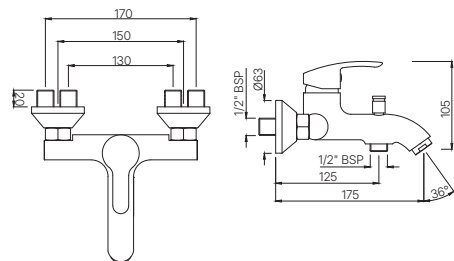

COSMO

COS-103233K

Exposed Part Kit of Single Lever Basin Mixer Wall Mounted Consisting of Operating Lever, Cartridge Sleeve, Wall Flange, Nipple & Spout (Compatible with ALE-233)
MRP: Rs. 1,725

BATH & SHOWER

COS-103055NK

Exposed Parts Kit of Single Lever Diverter Consisting of Operating Lever & Wall Flange (with O-rings) only (Suitable for Item ALE-055)
MRP: Rs. 650

COS-103119

Single Lever Wall Mixer with Provision of Hand Shower, But without Hand Shower
MRP: Rs. 5,650