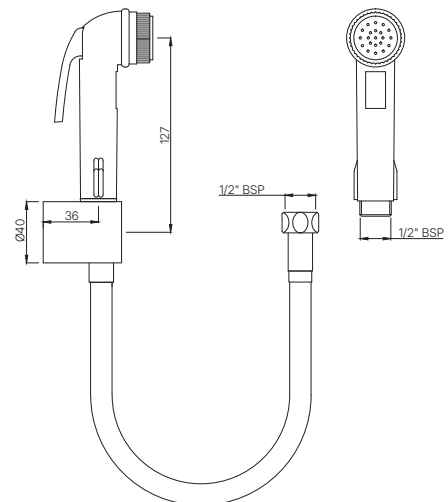

ALE-CHR-583

Hand Shower (Health Faucet) (ABS Body) with 1 Meter Long PVC Tube & Wall Hook
 MRP: Rs. 925

ALE-IVY-583

Hand Shower (Health Faucet) (ABS Body) with 1.2 Meter Long PVC Tube & Wall Hook
 MRP: Rs. 750