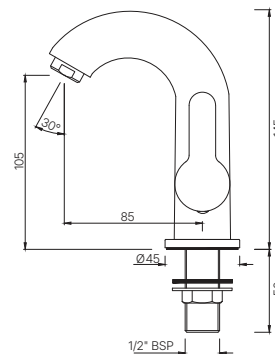

COSMO

COS-103021M

Pillar Cock with Extension Body
MRP: Rs. 2,875

COS-103123

Swan Neck Tap With Left Hand Operating Knob
MRP: Rs. 2,175

COS-103127

Swan Neck Tap With Right Hand Operating Knob
MRP: Rs. 2,175