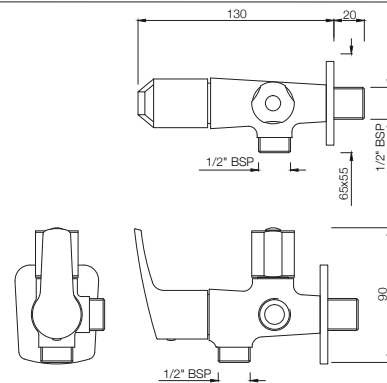

STELLA

STE-107107
Long Body Bib Cock with Wall Flange
MRP: Rs. 1,775

STE-107053
Angular Stop Cock with Wall Flange
MRP: Rs. 1,050

STE-107057
Angular Stop Cock with Wall Flange
MRP: Rs. 800

STE-107067
2-Way Angular Stop Cock
with Wall Flange
MRP: Rs. 1,750