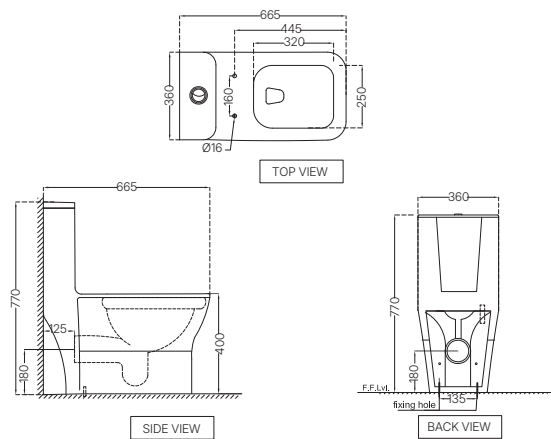

ASPIRE

AIS-WHT-101853S220SPPSM
Rimless Single Piece WC With PP Soft Close Slim Seat Cover, Hinges, Dual Flush Cistern Fittings, Fixing Accessories And Accessories Set,
Size: 360x660x730 mm, S Trap- 220 mm
MRP: Rs. 12,000

AIS-WHT-101853S300SPPSM
Rimless Single Piece WC With PP Soft Close Slim Seat Cover, Hinges, Dual Flush Cistern Fittings, Fixing Accessories And Accessories Set,
Size: 360x680x730 mm, S Trap- 300 mm
MRP: Rs. 12,000

AIS-WHT-101855P180SPPSM
Rimless Single Piece WC With PP Soft Close Slim Seat Cover, Hinges, Dual Flush Cistern Fittings, Fixing Accessories And Accessories Set,
Size: 360x665x770 mm, P Trap- 180 mm
MRP: Rs. 12,300