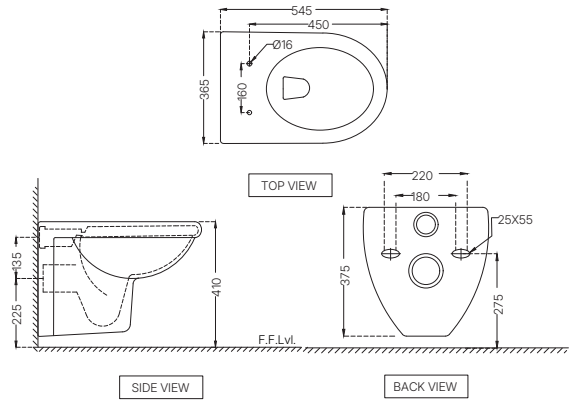

COSMO

SANITARYWARE

COSMO

CMS-WHT-103951NSPP
 Wall Hung WC With PP Soft Close Seat Cover,
 Hinges, Accessories Set,
 Size: 365x545x375 mm
 MRP: Rs. 5,750

CMS-WHT-103801
 Wall Hung Basin With Fixing Accessories,
 Size: 540x395x185 mm
 MRP: Rs. 2,775