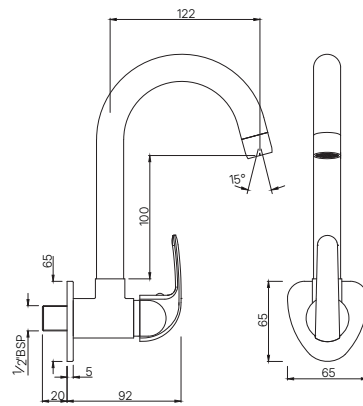

ORB-105357
Sink Cock with Swinging Spout (Table Mounted Model)
MRP: Rs. 2,525