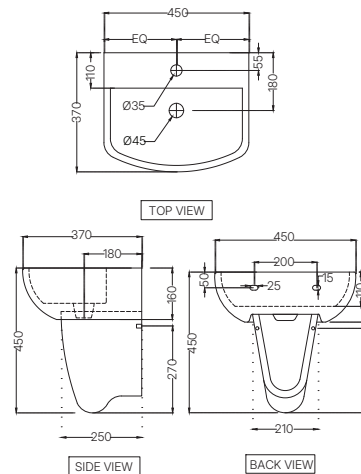

ELEMENTS | Sanitaryware