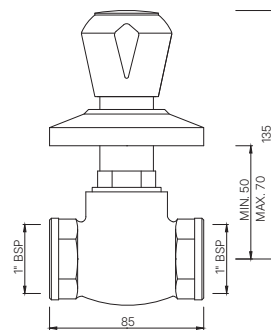

MVF-553

Flush Cock with Wall Flange, 25 mm size with Plain Knob
MRP: Rs. 2,500

SUMTHING SPECIAL

Q U A R T E R T U R N

Give your bathrooms SUMTHING SPECIAL.

It's simple to the eyes, yet something special to your smart & sensible bathroom space. The range of quarter turn faucets are rooted in designs and adds a special touch to your bathroom.