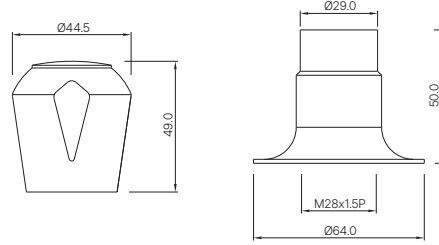

MARVEL

MQT-514AKR

Exposed part kit of Concealed Stop Cock Cold Only with fitting sleeve, operating lever & Adjustable Wall Flange (Compatible with ALE-514ACR or ALE-514CCR)
MRP: Rs. 575