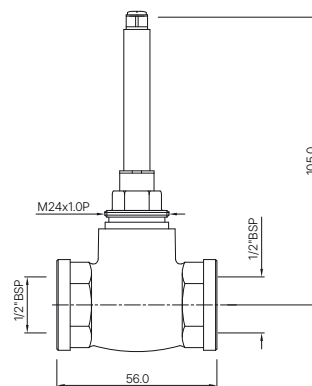

ALE-514FFTC

Concealed Body of stop cock suitable for 20mm
Pipe line with spindle extension & plastic protection
cap (without Exposed Parts)
MRP: Rs. 925