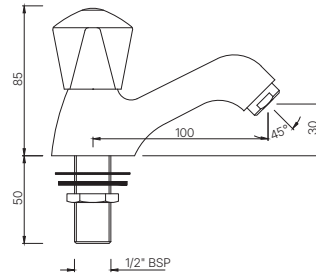

TQT-508

Pillar Cock Super Deluxe with Aerator
MRP: Rs. 1,725