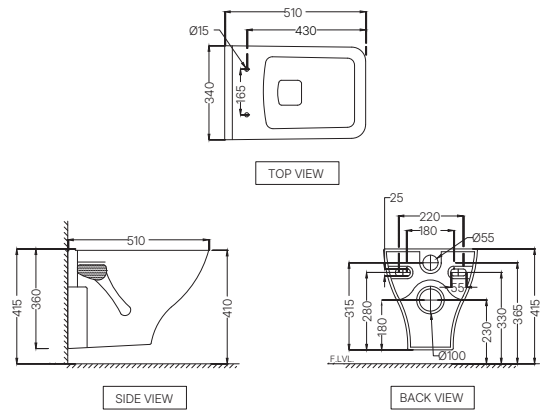

ORS-WHT-105931
 Table Top Basin,
 Size: 460x460x180 mm
 MRP: Rs. 3,150

ASPIRE

SANITARYWARE

ASPIRE

AIS-WHT-101951SPPSM
 Wall Hung WC With PP Soft Close Slim
 Seat Cover, Hinges, Accessories Set,
 Size: 340x510x360 mm
 MRP: Rs. 5,950

AIS-WHT-101551SSPPSM
 EWC With PP Soft Close Slim Seat Cover,
 Hinges, Fixing Accessories And Accessories Set,
 Size: 340x515x405 mm, S Trap
 MRP: Rs. 4,150

AIS-WHT-101551PSPPSM
 Ewc With PP Soft Close Slim Seat Cover,
 Hinges, Fixing Accessories And Accessories Set,
 Size: 465x335x395 mm, P Trap
 MRP: Rs. 4,150