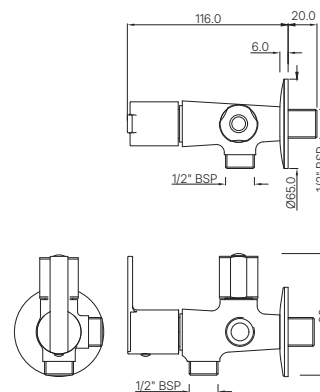

ORIAN

ORI-109053
Angular Stop Cock with Wall Flange
MRP: Rs. 1,050

ORI-109057
Angular Stop Cock with Wall Flange
MRP: Rs. 800

ORI-109067
2-Way Angular Stop Cock with Wall Flange
MRP: Rs. 1,825

ORIAN

ORI-109069K
Exposed part kit of Concealed Stop Cock with fitting sleeve, operating lever & Adjustable Wall Flange (Compatible with ALE-069R, ALE-069L, ALE-099R or ALE-099L)
MRP: Rs. 550