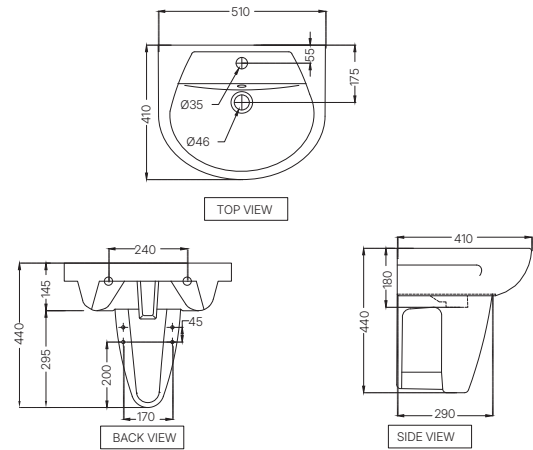

COSMO

CMS-WHT-103305
Half Pedestal With Fixing Accessories
For 103801, 103803
MRP: Rs. Rs. 1,150 | Set MRP: Rs. 3,675