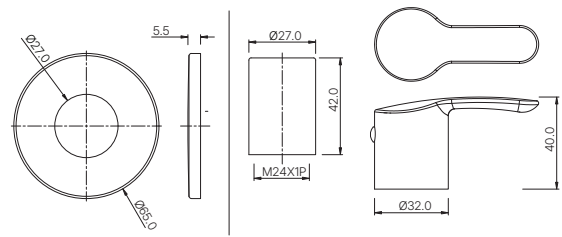

COS-103081

Flush Cock with Wall Flange, Size: 25 mm
MRP: Rs. 2,625