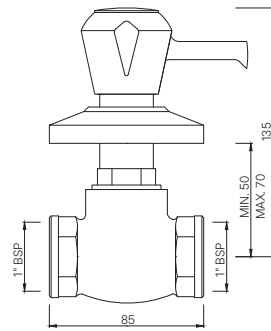

MVF-553

Flush Cock with Wall Flange, 25 mm size with Plain Knob
MRP: Rs. 2,500