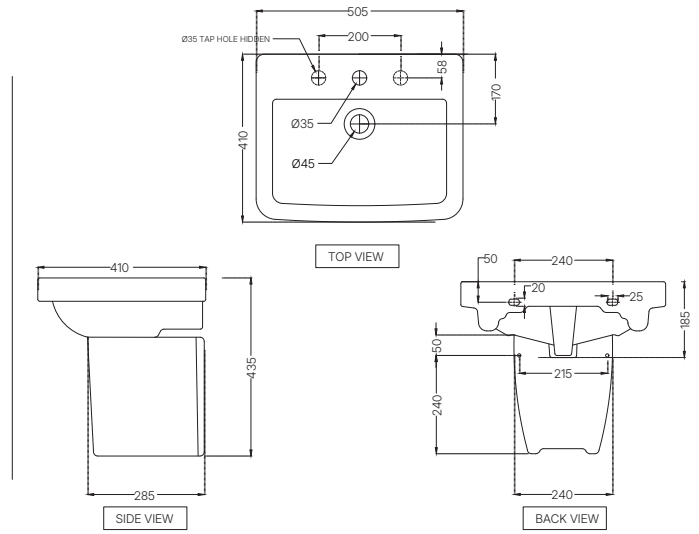

AIS-WHT-101301
Full Pedestal For AIS-WHT-101801
MRP: Rs. 1,350 | Set MRP: Rs. 3,350

ASPIRE

AIS-WHT-101801

Wall Hung Basin with Fixing Accessories,
Size : 505x410x185mm
MRP: Rs. 2,000

AIS-WHT-101305

Half pedestal with Fixing Accessories
for AIS-WHT- 101801
MRP: Rs. 1,325 | Set MRP: Rs. 3,325