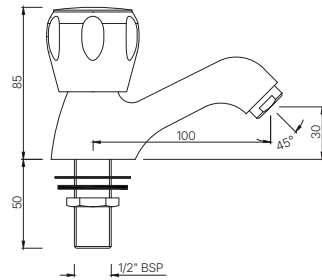

SQT-508KN

Pillar Cock Super Deluxe with Aerator
MRP: Rs. 1,725