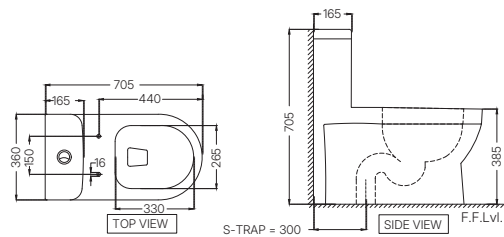

ECS-WHT-851S220SPPSM
Single Piece WC With PP Soft Close Slim Seat Cover, Hinges,
Dual Flush Cistern Fitting, Fixing Accessories And Accessories
Set, Size: 365x675x740 mm, S Trap- 220 mm
MRP: Rs. 10,900