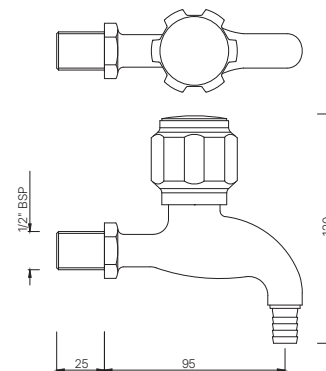

TAPS

DLX-511KN
Bib Cock Short Body
MRP: Rs. 1,200

DLX-511AKN
Bib Cock with Nozzle
MRP: Rs. 1,250

DELUX

DLX-512KN
Long Body Bib Cock with
Wall Flange and Aerator
MRP: Rs. 1,825

DLX-512AKN
Two Way Long Body Bib Cock with Wall Flange
MRP: Rs. 1,950