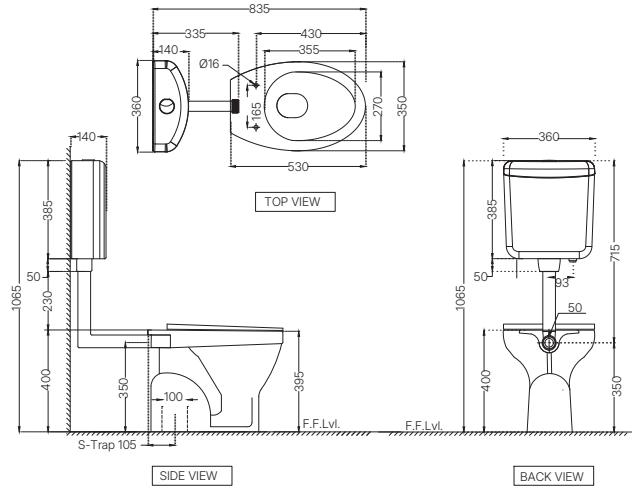

ECS-WHT-553SPP184NLZ
EWC With Wall Hung Dual Flush Cistern
With 39mm Drainage L-Bend Pipe With Gasket,
PP Soft Close Seat Cover, Hinges, Fixing Accessories,
Size: 350x530x400 mm, S Trap
MRP: Rs. 4,800