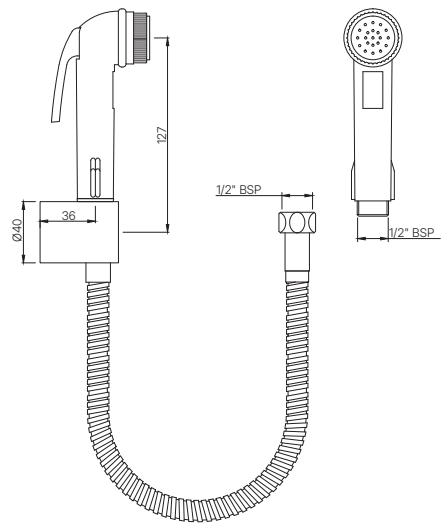

ALE-IVY-585

Hand Shower (Health Faucet) (ABS Body)
with 1 Meter Long Easy Flex Tube
& Wall Hook
MRP: Rs. 950

ALLIED

ALE-BLK-585
Hand Shower (Health Faucet) (ABS Body)
with 1 Meter Long Easy Flex Tube
& Wall Hook
MRP: Rs. 950

ALE-CHR-593
Hand Shower (Health Faucet) (ABS Body) with 8mm
dia, 1 Meter Long Flexible Tube & Wall Hook
MRP: Rs. 1,250

ALE-IVC-593
Hand Shower (Health Faucet) (ABS Body) with 8mm
Dia, 1 Meter Long Flexible Tube & Wall Hook
MRP: Rs. 1,075