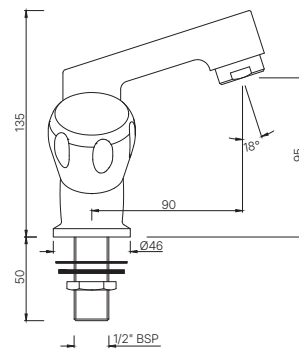

Swan Neck Tap with Left Hand Operating Knob with Aerator
Also available SQT-510AKN
Swan Neck Tap with Right Hand Operating Knob with Aerator
MRP: Rs. 2,375/2,375

SUMTHING SPECIAL

SQT-516AKN

Central Hole Basin Mixer with 'U' Shape Round Casted Spout with 450mm Long Braided Hoses
MRP: Rs. 3,500