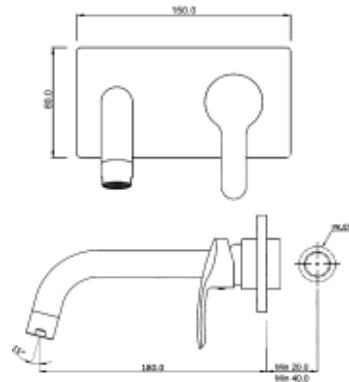

COSMO

COS-103233K

Exposed Part Kit of Single Lever Basin Mixer Wall Mounted Consisting of Operating Lever, Cartridge Sleeve, Wall Flange, Nipple & Spout (Compatible with ALE-233)
MRP: Rs. 1,725

BATH & SHOWER

COS-103055NK

Exposed Parts Kit of Single Lever Diverter Consisting of Operating Lever & Wall Flange (with O-rings) only (Suitable for Item ALE-055)
MRP: Rs. 650

COS-103119

Single Lever Wall Mixer with Provision of Hand Shower, But without Hand Shower
MRP: Rs. 5,650