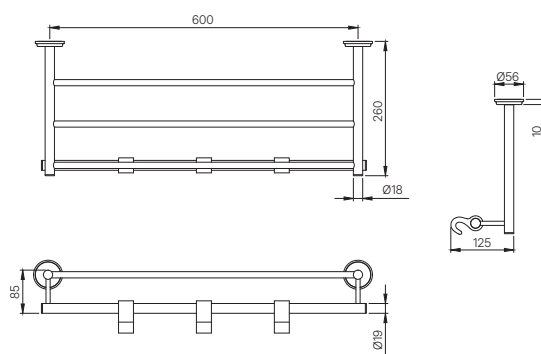

AEC-1133
Soap Dish (Polycarbonate)
MRP: Rs. 1,300

AEC-1141N
Tumbler Holder
MRP: Rs. 800

BATH ACCESSORIES

AEC-1151N
Toilet Paper Holder
MRP: Rs. 900

AEC-1161N
Double Coat Hook
MRP: Rs. 625

AEC-1181N
Towel Shelf 600 mm long with Lower
Hangers, Stainless Steel
MRP: Rs. 3,950