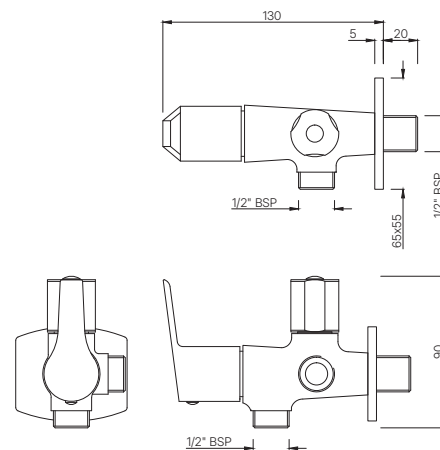

ASPIRE

APR-101053

Angular Stop Cock with Wall Flange
MRP: Rs. 950

APR-101057

Angular Stop Cock with Wall Flange
MRP: Rs. 800

APR-101067

2-Way Angular Stop Cock with Wall Flange
MRP: Rs. 1,700