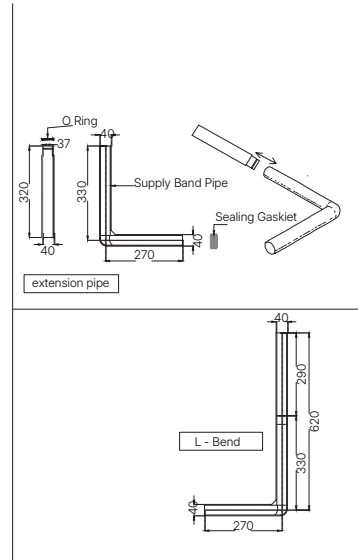

ECS-WHT-455

Asian Pan,
Size: 450x535x180 mm
MRP: Rs. 1,550

ECS-WHT-455LE

Asian Pan With L Bend And Extension,
Size: 450x535x180 mm
MRP: Rs. 1,775