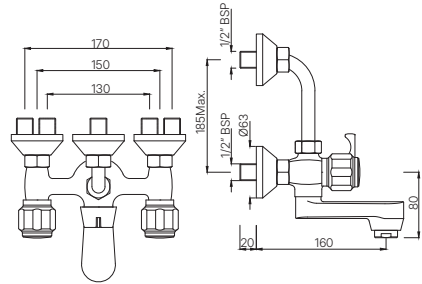

BATH & SHOWER

DLX-517KN
 Wall Mixer with Telephone Shower Arrangement only with Crutch (with Bush & Piston Delux Diverter Fitting Bracket) with Aerator
 MRP: Rs. 6,300

DELUX

DLX-517BKN

Wall Mixer with 115 mm Long Bend Pipe for Connection to Overhead Shower (with Bush & Piston Diverter Fitting) with Aerator
MRP: Rs. 6,050