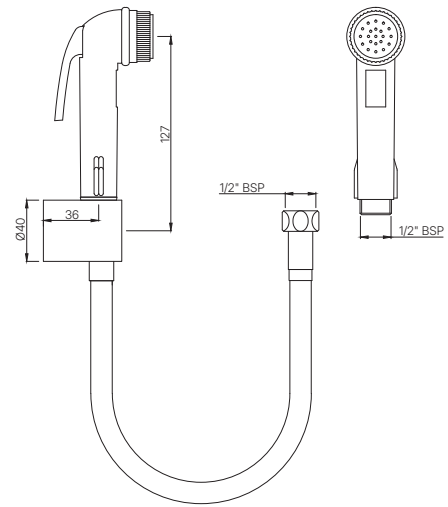

ALLIED

ALE-BLK-583

Hand Shower (Health Faucet) (ABS Body)
with 1.2 Meter Long PVC Tube & Wall Hook
MRP: Rs. 750