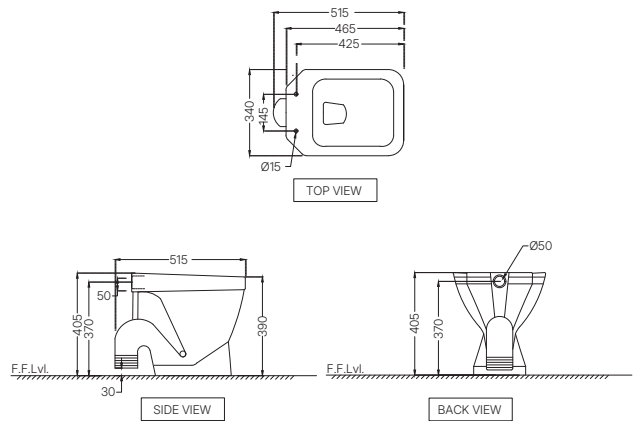

AIS-WHT-101551PSPPSM
Ewc With PP Soft Close Slim Seat Cover,
Hinges, Fixing Accessories And Accessories Set,
Size: 465x335x395 mm, P Trap
MRP: Rs. 4,150