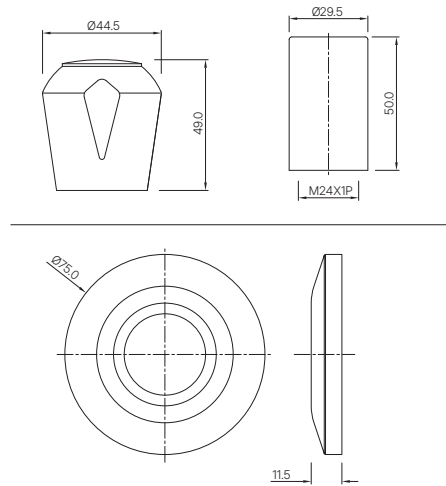

MARVEL

MQT-514EKL

Exposed part kit of Concealed Stop Cock Hot Only with fitting sleeve, operating lever & Adjustable Sliding Wall Flange (Compatible with ALE-514ECL or ALE-514FCL)
MRP: Rs. 550

MVF-551

Flush Cock with Wall Flange, 25 mm size with Lever Handle
MRP: Rs. 2,800