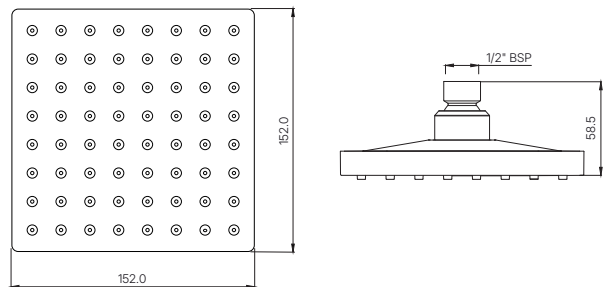

SHOWERS

EOS-1995

Overhead Shower 80 mm dia Round Shape Multi Flow (ABS Body Chrome Plated with Gray Face Plate) with Rubit Cleaning System
MRP: Rs. 1,100

EOS-442

Overhead Shower 114X114 mm Square Shape Single Flow (ABS Body Chrome Plated) with Rubit Cleaning System
MRP: Rs. 800

EOS-443

Overhead Shower 152X152 mm Square Shape Single Flow (ABS Body & Face Plate Chrome Plated) with Rubit Cleaning System
MRP: Rs. 1,425