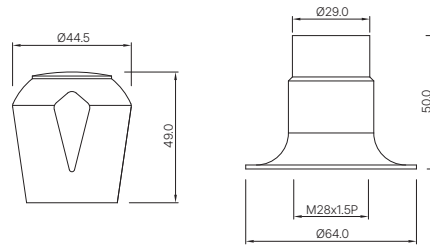

MARVEL

MQT-514AKR

Exposed part kit of Concealed Stop Cock Cold Only with fitting sleeve, operating lever & Adjustable Wall Flange (Compatible with ALE-514ACR or ALE-514CCR)
MRP: Rs. 575

MQT-514AKL

Exposed part kit of Concealed Stop Cock Hot Only with fitting sleeve, operating lever & Adjustable Wall Flange (Compatible with ALE-514ACL or ALE-514CCL)
MRP: Rs. 575