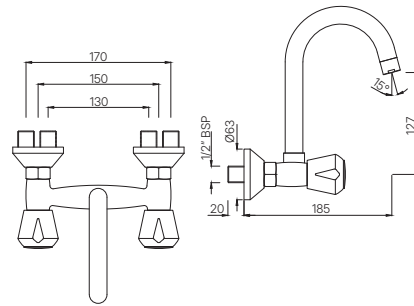

MQT-527S
Sink Mixer with Swinging Pipe Spout
(Table Mounted Model)
MRP: Rs. 3,700