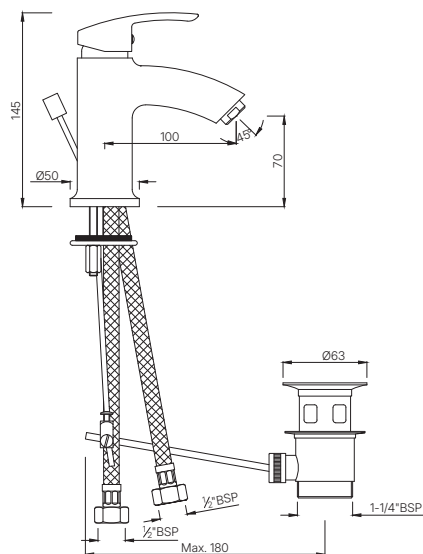

COSMO

Single Lever

BASIN

COS-103011NB

Single Lever Basin Mixer without Pop up Waste
with 450mm Long Braided Hoses
MRP: Rs. 3,700

COS-103051B

Single Lever Basin Mixer with Pop up Waste
with 450mm Long Braided Hoses
MRP: Rs. 4,600

COS-103005NB

Single Lever Tall Boy without Pop up Waste
System, with 600mm Long Braided Hoses
MRP: Rs. 5,150