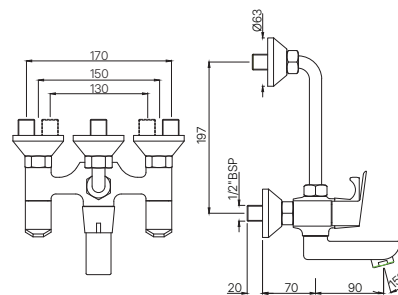

APR-101281

Wall Mixer 3-in-1 System with provision for both Hand Shower
& Overhead Shower complete with 115 mm Long Bend Pipe,
Connecting Legs & Wall Flange (without Hand & Overhead Shower)
MRP: Rs. 6,500