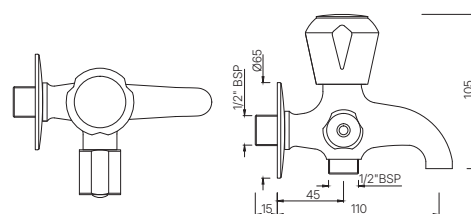

MARVEL

MQT-512KN

Long Body Bib Cock with Wall Flange and Aerator
MRP: Rs. 1,825

MQT-512AKN

2-Way Long Body Bib Cock with Wall Flange
MRP: Rs. 1,950

MQT-512ANKN

2-Way Bib Cock with Wall Flange
MRP: Rs. 1,825