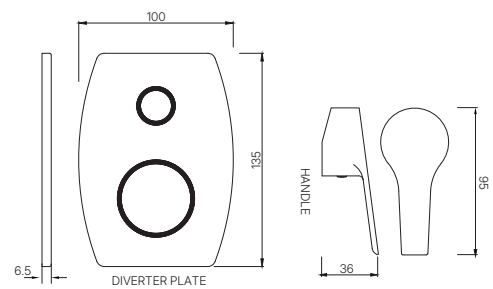

BATH & SHOWER

APR-101055NK

Exposed Parts Kit of Single Lever Diverter Consisting of Operating Lever & Wall Flange (with O-rings) only (Suitable for Item ALE-055)
MRP: Rs. 650

APR-101119

Single Lever Wall Mixer with Provision of Hand Shower, But without Hand Shower
MRP: Rs. 5,650