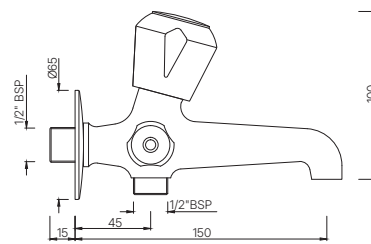

MQT-511AKN
Bib Cock with Nozzle
MRP: Rs. 1,250

MARVEL

MQT-512KN

Long Body Bib Cock with Wall Flange and Aerator
MRP: Rs. 1,825

MQT-512AKN

2-Way Long Body Bib Cock with Wall Flange
MRP: Rs. 1,950

MQT-512ANKN