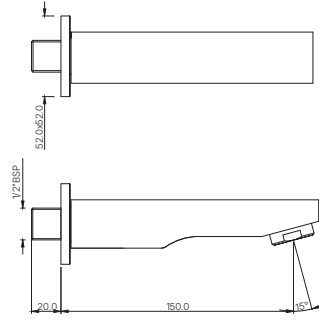

BATH TUB SPOUT