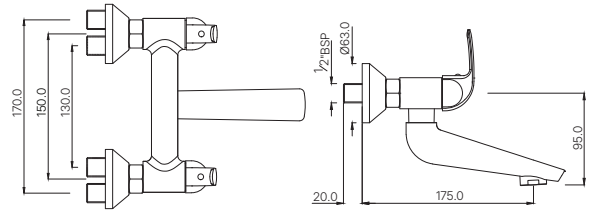

ORB-105273
Wall Mixer with Provision for Overhead Shower with 115mm
Long Bend Pipe On Upper Side, Connecting Legs & Wall Flanges
MRP: Rs. 6,300