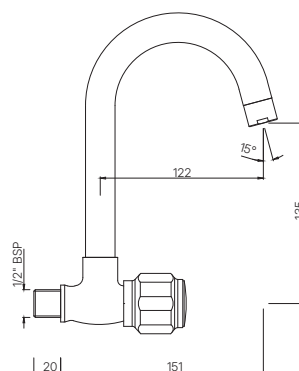

DELUX

KITCHEN

DLX-527S
Sink Mixer with Swinging Pipe Spout
(Table Mounted Model)
MRP: Rs. 3,700