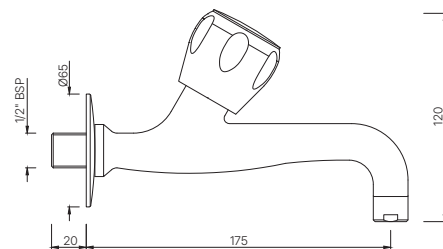

SQT-511KN
Bib Cock Short Body
MRP: Rs. 1,200

SUMTHING SPECIAL

SQT-512AKN
2-Way Long Body Bib Cock
with Wall Flange
MRP: Rs. 1,950

SQT-512ANKN
2-Way Bib Cock with Wall Flange
MRP: Rs. 1,825

SQT-512KN
Long Body Bib Cock with Wall
Flange & Aerator
MRP: Rs. 1,825