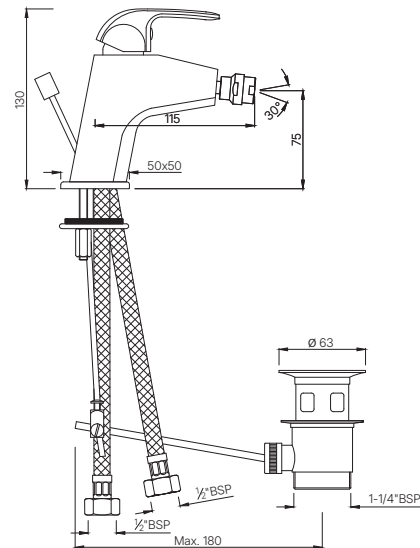

ORBIT

ORB-105149
Single Lever Exposed Shower Mixer for Connection to Hand Shower with Connecting Legs & Wall Flanges
MRP: Rs. 4,500

BIDET

ORB-105213B
Single Lever 1-Hole Bidet Mixer with Popup Waste System with 375mm Long Braided Hoses
MRP: Rs. 4,750