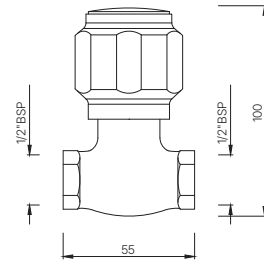

DLX-514AFTK
Exposed part kit of Concealed Stop Cock
with fitting sleeve, operating lever & Adjustable Wall Flange
(Compatible with ALE-514AFTC or ALE-514CFTC)
MRP: Rs. 575