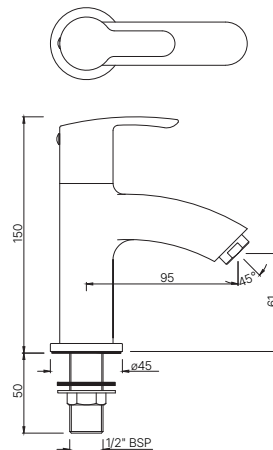

COSMO

COS-103149
Single Lever Exposed Shower Mixer for Connection to Hand Shower with Connecting Legs & Wall Flanges
MRP: Rs. 4,400

BIDET

Quarter Turn

BASIN