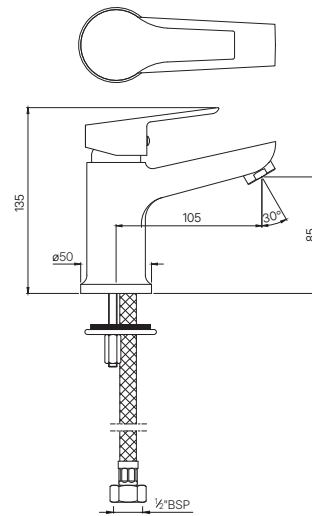

ASPIRE

SINGLE LEVER

ASPIRE

Single Lever

BASIN

APR-101011NB

Single Lever Basin Mixer without Pop-up Waste with 450 mm Long Braided Hoses
MRP: Rs. 3,700

APR-101051B