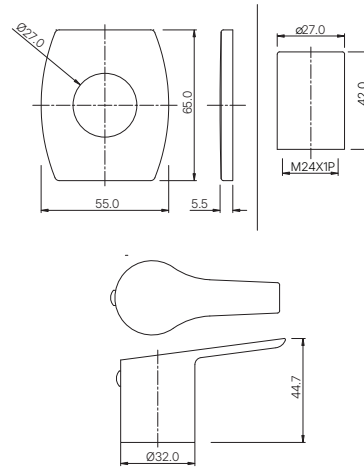

2-Way Angular Stop Cock with Wall Flange
MRP: Rs. 1,700

ASPIRE

APR-101069K

Exposed part kit of Concealed Stop Cock with fitting sleeve, operating lever & Adjustable Wall Flange (Compatible with ALE-069R, ALE-069L, ALE-099R or ALE-099L)
MRP: Rs. 525