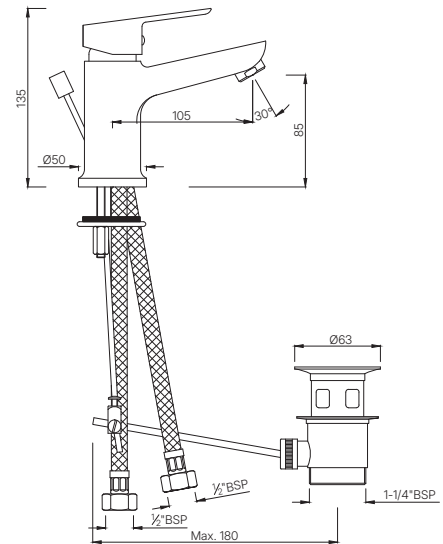

APR-101005NB

Single Lever Tall Boy without Pop-up Waste System, with 600mm Long Braided Hoses
MRP: Rs. 5,150