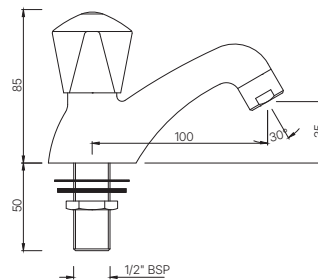

TQT-510

Swan Neck Tap with Left Hand Operating Knob with Aerator
Also available TQT-510A with Right Hand Operating Knob with Aerator
MRP: Rs. 2,375/2,375