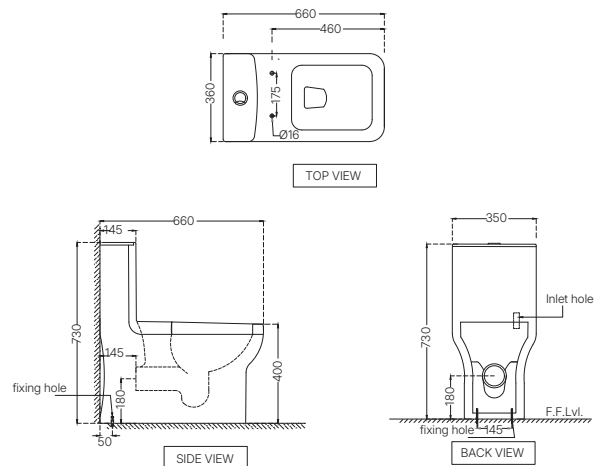

ASPIRE

AIS-WHT-101751S220SPPSMZ
Bowl With Cistern For Coupled WC With PP Soft Close Slim Seat Cover, Hinges, Dual Flush Cistern Fitting, Fixing Accessories and Accessories Set, Size: 395x680x775 mm, S Trap- 220 mm
MRP: Rs. 8,150

AIS-WHT-101751P180SPPSMZ
Bowl With Cistern For Coupled WC With PP Soft Close Slim Seat Cover, Hinges, Dual Flush Cistern Fitting, Fixing Accessories And Accessories Set, Size: 395x680x775 mm, P Trap-180 mm
MRP: Rs. 8,150

AIS-WHT-101853P180SPPSM
Rimless Single Piece WC With PP Soft Close Slim Seat Cover, Hinges, Dual Flush Cistern Fittings, Fixing Accessories And Accessories Set, Size: 360x660x730 mm, P Trap- 180 mm
MRP: Rs. 12,000