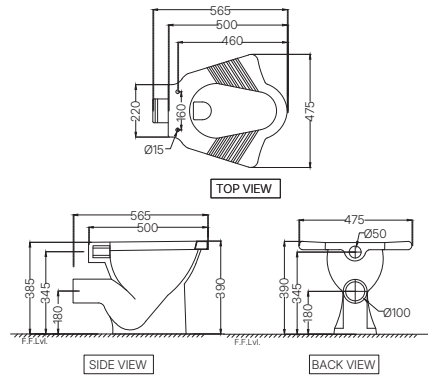

ECS-WHT-851S300SPPSM
Single Piece WC With PP Soft Close Slim
Seat Cover, Hinges, Dual Flush Cistern Fitting,
Fixing Accessories And Accessories Set,
Size: 360x705x705 mm, S Trap- 300 mm
MRP: Rs. 14,900