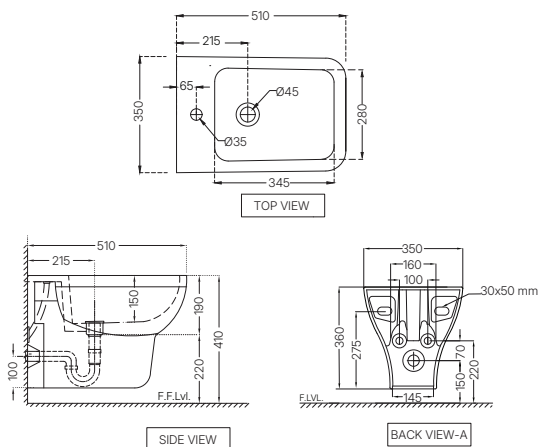

AIS-WHT-101901
Table Top Basin,
Size: 470x360x130 mm
MRP: Rs. 2,675