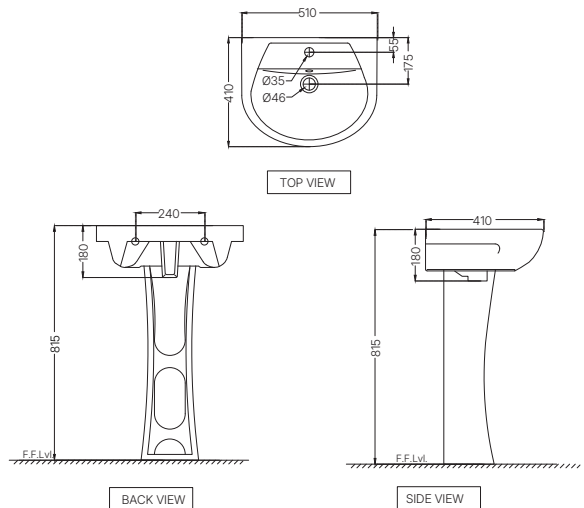

COSMO

CMS-WHT-103951NSPP
Wall Hung WC With PP Soft Close Seat Cover,
Hinges, Accessories Set,
Size: 365x545x375 mm
MRP: Rs. 5,750

CMS-WHT-103301
Full Pedestal For 103801, 103803
MRP: Rs. 1,775 | Set MRP: Rs. 4,550

CMS-WHT-103301
Full Pedestal For 103801, 103803
MRP: Rs. 1,775 | Set MRP: Rs. 4,350