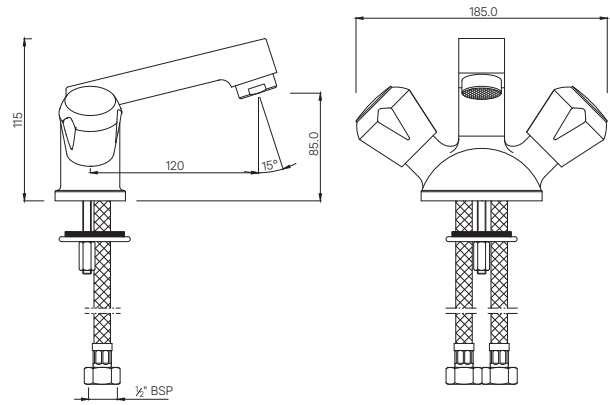

MQT-516AKN
Central Hole Basin Mixer with 'U' shape Round
Casted Spout with 450 mm Long Braided Hoses
MRP: Rs. 3,500