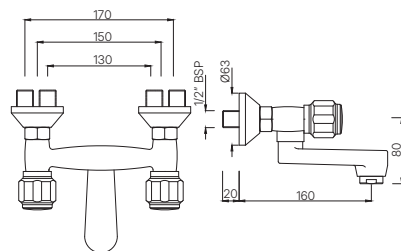

DELUX

DLX-517BKN

Wall Mixer with 115 mm Long Bend Pipe for Connection to Overhead Shower (with Bush & Piston Diverter Fitting) with Aerator
MRP: Rs. 6,050

DLX-519KN

Wall Mixer 3-in-1 System with 115 mm Bend Pipe & Aerator
MRP: Rs. 6,750

DLX-520KN

Wall Mixer Non-telephonic Shower System with Aerator
MRP: Rs. 3,900