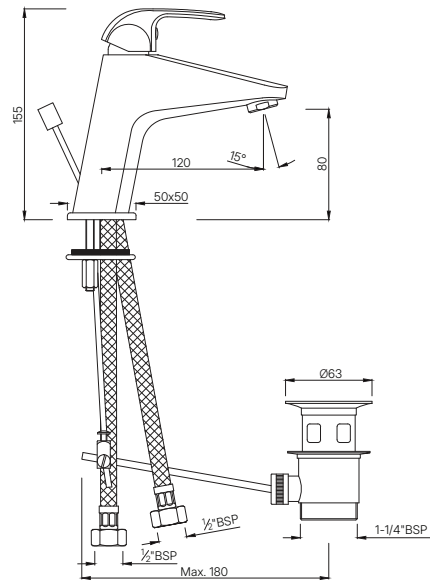

ORB-105005B

Single Lever Tall Boy without PopUp Waste
System, with 600mm Long Braided Hoses
MRP: Rs. 5,250