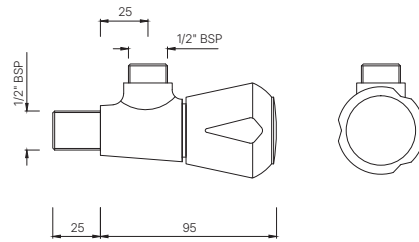

2-Way Bib Cock with Wall Flange
MRP: Rs. 1,825

MARVEL

MQT-513BKN
 Stop Cock, Female End
 MRP: Rs. 1,100

MQT-526NKN
 Basin Inlet Connection (Angle Valve)
 MRP: Rs. 950

MQT-526AFKN
 2-Way Angle Valve with Wall Flange
 Also available MQT-526AKN
 2 Way Angle Valve
 MRP: Rs. 1,650/1,600