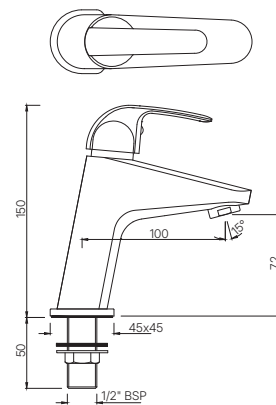

ORBIT

ORB-105149
Single Lever Exposed Shower Mixer for Connection to Hand Shower with Connecting Legs & Wall Flanges
MRP: Rs. 4,500

BIDET

Quarter Turn

BASIN