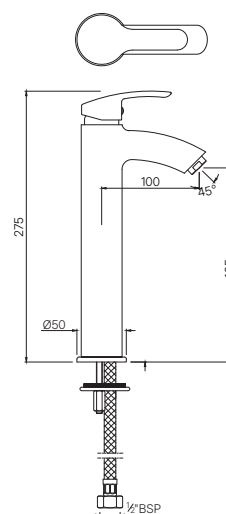

COSMO

Single Lever

BASIN

COS-103011NB

Single Lever Basin Mixer without Pop up Waste
with 450mm Long Braided Hoses
MRP: Rs. 3,700

COS-103051B

Single Lever Basin Mixer with Pop up Waste
with 450mm Long Braided Hoses
MRP: Rs. 4,600

COS-103005NB

Single Lever Tall Boy without Pop up Waste
System, with 600mm Long Braided Hoses
MRP: Rs. 5,150