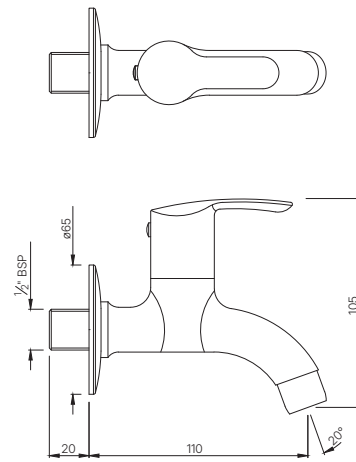

COS-103357

Sink Cock with Swinging Spout
(Wall Mounted Model) with Wall Flange
MRP: Rs. 2,450

COSMO

TAPS

COS-103037
Bib Cock with Wall Flange
MRP: Rs. 1,375

COS-103041
2-Way Bib Cock with Wall Flange
MRP: Rs. 1,550