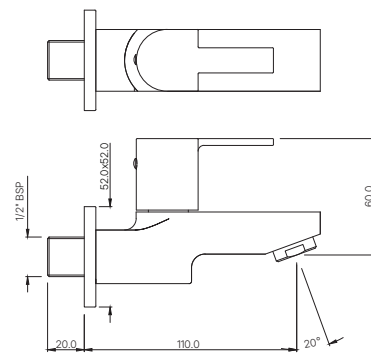

KIO-111357
Sink Cock with Swinging Spout
(Table Mounted Model)
MRP: Rs. 2,525

TAPS

KIO-111037
Bib Cock with Wall Flange
MRP: Rs. 1,750

KIO

KIO-111041
2-Way Bib Cock with Wall Flange
MRP: Rs. 2,000

KIO-111107
Long Body Bib Cock with Wall Flange
MRP: Rs. 2,100