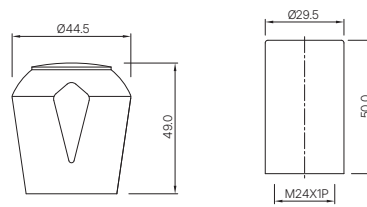

MARVEL

MQT-514AKR

Exposed part kit of Concealed Stop Cock Cold Only with fitting sleeve, operating lever & Adjustable Wall Flange (Compatible with ALE-514ACR or ALE-514CCR)
MRP: Rs. 575

MQT-514AKL

Exposed part kit of Concealed Stop Cock Hot Only with fitting sleeve, operating lever & Adjustable Wall Flange (Compatible with ALE-514ACL or ALE-514CCL)
MRP: Rs. 575

MQT-514EKR

Exposed part kit of Concealed Stop Cock Cold Only with fitting sleeve, operating lever & Adjustable Sliding Wall Flange (Compatible with ALE-514ECR or ALE-514FCR)
MRP: Rs. 550