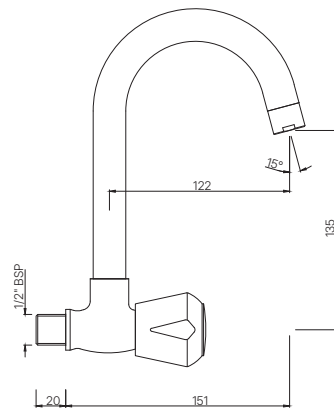

MQT-522S
Sink Cock with Swinging Pipe Spout
(Wall Mounted Model)
MRP: Rs. 2,025

MARVEL

MQT-523S
Sink Cock with Swinging Pipe Spout
(Table Mounted Model)
MRP: Rs. 2,500

TAPS

MQT-511KN
Bib Cock Short Body
MRP: Rs. 1,200