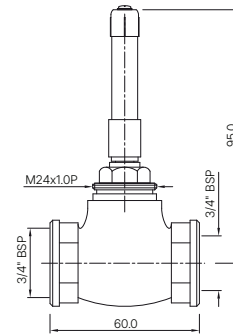

ALE-514AFTC
 Heavy body of concealed stop cock suitable for 15mm Pipe line with spindle extension & plastic protection cap (without Exposed Parts)
 MRP: Rs. 1,025

ALE-514CFTC
 Heavy body of concealed stop cock suitable for 20mm Pipe line with spindle extension & plastic protection cap (without Exposed Parts)
 MRP: Rs. 1,175