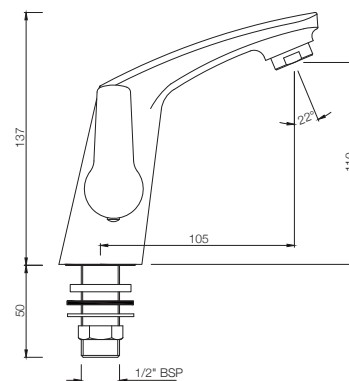

STELLA

Quarter Turn

BASIN

STE-107001
Pillar Cock
MRP: Rs. 1,950

STE-107021
Pillar Cock with Extension Body
MRP: Rs. 2,975

STE-107123
Swan Neck Tap with Left Hand Operating Knob
MRP: Rs. 2,375

STELLA

STE-107127
Swan Neck Tap with Right Hand Operating Knob
MRP: Rs. 2,375