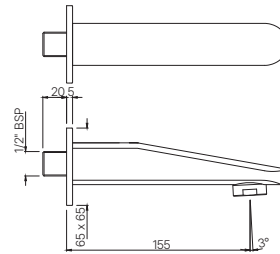

SPE-105463

Orbit Bath Tub Spout with Button attachment for Hand Shower with Wall Flange
MRP: Rs. 2,100