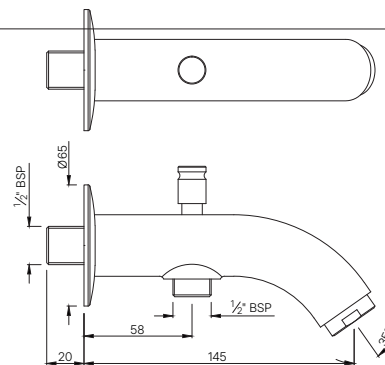

BATH TUB SPOUT

SPE-103429

Cosmo Bath Tub Spout with Wall Flange
MRP: Rs. 1,400

SPE-103463

Cosmo Bath Tub Spout with Button attachment for Hand Shower with Wall Flange
MRP: Rs. 2,100

MARVEL

Q U A R T E R T U R N