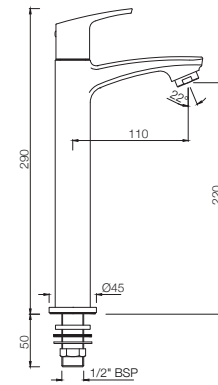

STELLA

Quarter Turn

BASIN

STE-107001
Pillar Cock
MRP: Rs. 1,950

STE-107021
Pillar Cock with Extension Body
MRP: Rs. 2,975

STE-107123
Swan Neck Tap with Left Hand Operating Knob
MRP: Rs. 2,375

STELLA

STE-107127
Swan Neck Tap with Right Hand Operating Knob
MRP: Rs. 2,375