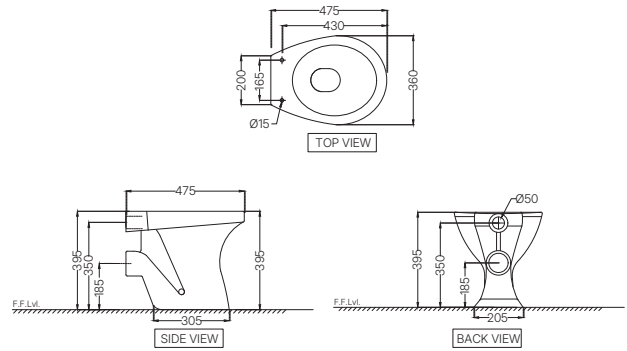

ECS-WHT-553SSPP
EWC With PP Soft Close Seat Cover, Hinges,
Fixing Accessories And Accessories Set,
Size: 350x530x400 mm, S Trap
MRP: Rs. 3,350