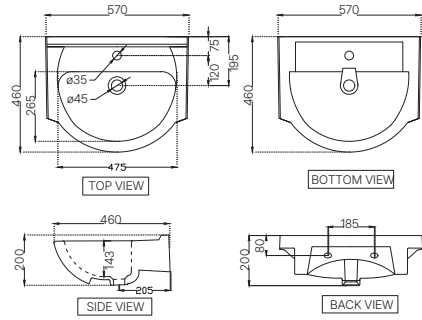

ECS-WHT-801
Wall Hung Basin With Fixing Accessories,
Size: 555x410x205 mm
MRP: Rs. 1,850

ECS-WHT-301
Full Pedestal for ECS-WHT-801, 805
MRP: Rs. 1,225
Set MRP: Rs. 3,075