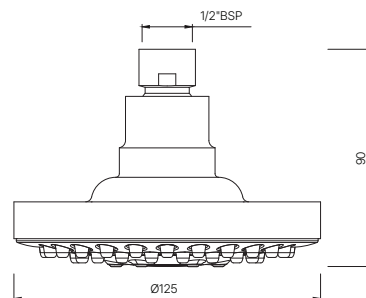

EOS-542N

Overhead Shower 100 mm Round Shape
Single Flow (ABS Body Chrome Plated with
Gray Face Plate) with Rubit Cleaning System
MRP: Rs. 700

SHOWERS

EOS-542A

Overhead Shower 125 mm Round Shape
Single Flow (ABS Body Chrome Plated with
Gray Face Plate) with Rubit Cleaning System
MRP: Rs. 825