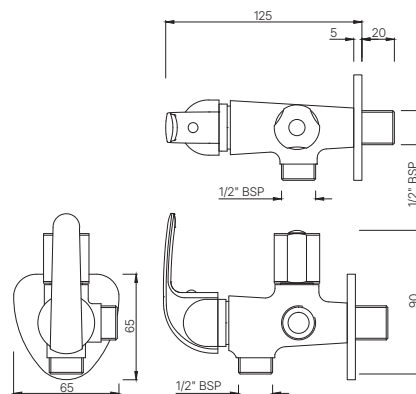

Long Body Bib Cock with Wall Flange
MRP: Rs. 1,950

ORBIT

ORB-105053
Angular Stop Cock with Wall Flange
MRP: Rs. 1,050

ORB-105057
Angular Stop Cock with Wall Flange
MRP: Rs. 800

ORB-105067
2-Way Angular Stop Cock with Wall Flange
MRP: Rs. 1,825