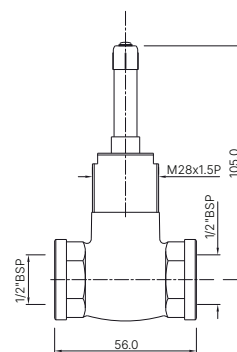

ALLIED

ALE-069L

Reduced body of concealed stop cock Hot Only suitable for 15mm Pipe line with spindle extension & plastic protection cap (without Exposed Parts)
MRP: Rs. 775

ALE-099L

Reduced body of concealed stop cock Hot Only suitable for 20mm Pipe line with spindle extension & plastic protection cap (without Exposed Parts)
MRP: Rs. 900

ALE-514ACR

Heavy body of concealed stop cock Cold Only suitable for 15mm Pipe line with spindle extension & plastic protection cap (without Exposed Parts)
MRP: Rs. 875