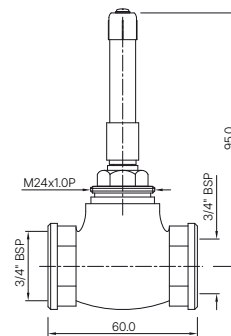

ALE-514ECL

Concealed Body of stop cock Hot Only suitable for 15mm Pipe line with spindle extension & plastic protection cap (without Exposed Parts)
MRP: Rs. 800