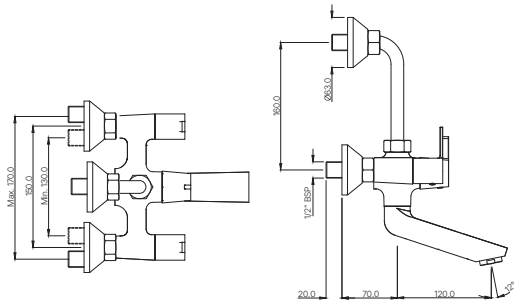

KIO-111281
Wall Mixer 3-in-1 System with Provision for both Hand Shower and Overhead Shower Complete with 115mm Long Bend Pipe, Connecting Legs & Wall Flange (without Hand & Overhead Shower)
MRP: Rs. 7,600