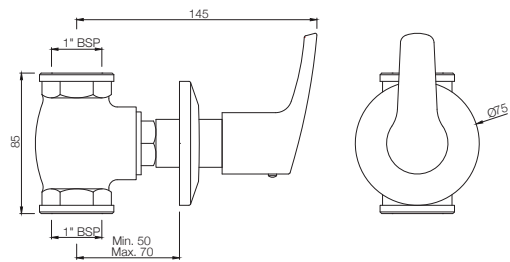

Flush Cock with Wall Flange, Size 25mm
MRP: Rs. 2,825

BATH TUB SPOUT

SPE-107429

Stella Bath Tub Spout with Wall Flange
MRP: Rs. 1,400

SPE-107463

Stella Bath Tub Spout with Button attachment for Hand Shower with Wall Flange
MRP: Rs. 2,100