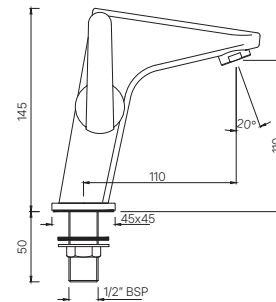

Quarter Turn

BASIN

ORB-105001N
Pillar Cock
MRP: Rs. 2,075

ORBIT

ORB-105021N
Pillar Cock with Extension Body
MRP: Rs. 3,300

ORB-105123
Swan Neck Tap with Left Hand Operating Knob
MRP: Rs. 2,550

ORB-105127
Swan Neck Tap with Right Hand Operating Knob
MRP: Rs. 2,550