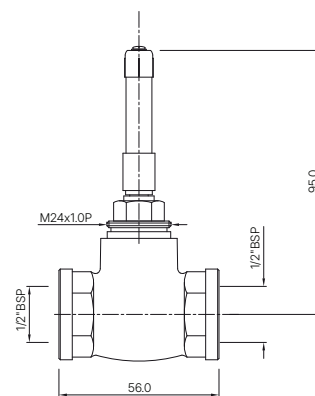

ALLIED

ALE-514ECR

Concealed Body of stop cock Cold Only suitable for 15mm Pipe line with spindle extension & plastic protection cap (without Exposed Parts)
MRP: Rs. 800

ALE-514FCR

Concealed Body of stop cock Cold Only suitable for 20mm Pipe line with spindle extension & plastic protection cap (without Exposed Parts)
MRP: Rs. 925

ALE-514ECL

Concealed Body of stop cock Hot Only suitable for 15mm Pipe line with spindle extension & plastic protection cap (without Exposed Parts)
MRP: Rs. 800