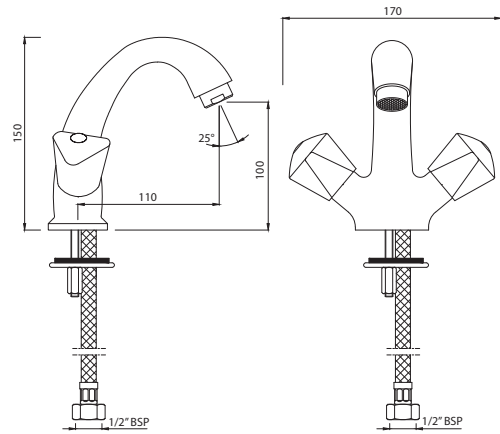

TROPICAL

TQT-516
Central Hole Basin Mixer with Extended Casted Spout
with 450mm Long Braided Hoses
MRP: Rs. 3,850

BATH & SHOWER