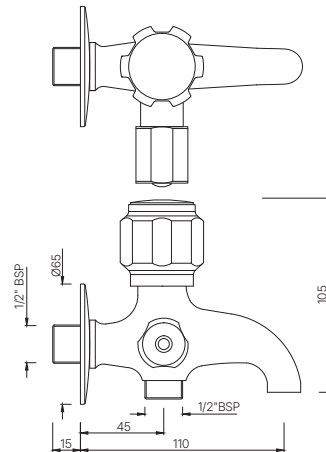

DELUX

DLX-512AKN
Two Way Long Body Bib Cock with Wall Flange
MRP: Rs. 1,950

DLX-512ANKN
Two Way Bib Cock with Wall Flange
MRP: Rs. 1,825