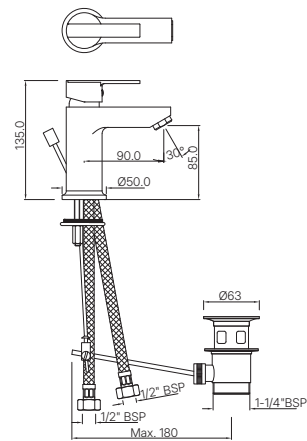

ORI-109005B

Single Lever Tall Boy without Popup Waste System, with 600mm Long Braided Hoses
MRP: Rs. 5,250