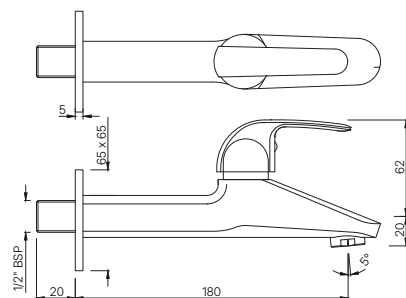

ORBIT

TAPS

ORB-105037

Bib Cock with Wall Flange
MRP: Rs. 1,650

ORB-105041

2-Way Bib Cock with Wall Flange
MRP: Rs. 1,825

ORB-105107

Long Body Bib Cock with Wall Flange
MRP: Rs. 1,950