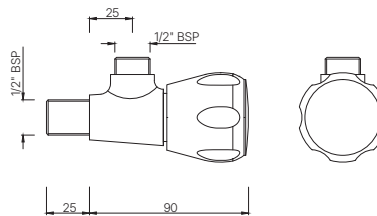

SUMTHING SPECIAL