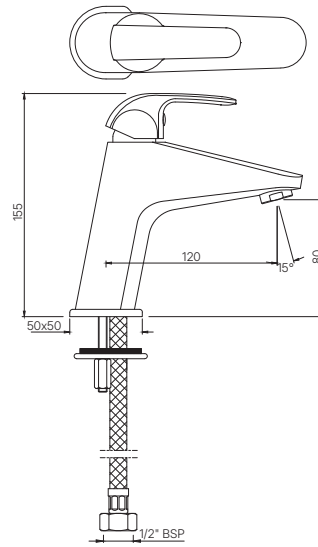

ORBIT

ORBIT

SINGLE LEVER

ORBIT

Single Lever

BASIN

ORB-105011B

Single Lever Basin Mixer without PopUp Waste
with 450mm Long Braided Hoses
MRP: Rs. 3,850