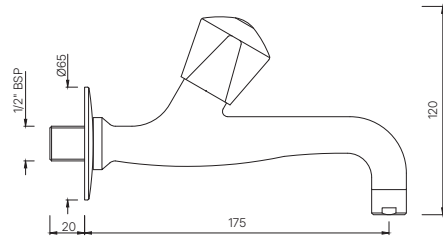

TQT-511A
Bib Cock With Nozzle
MRP: Rs. 1,250

TROPICAL

TQT-512
Long Body Bib Cock with Wall Flange
and Aerator
MRP: Rs. 1,825

TQT-512A
Two Way Long Body Bib Cock with Wall Flange
MRP: Rs. 1,950

TQT-512AN
Two Way Bib Cock with Wall Flange
MRP: Rs. 1,825