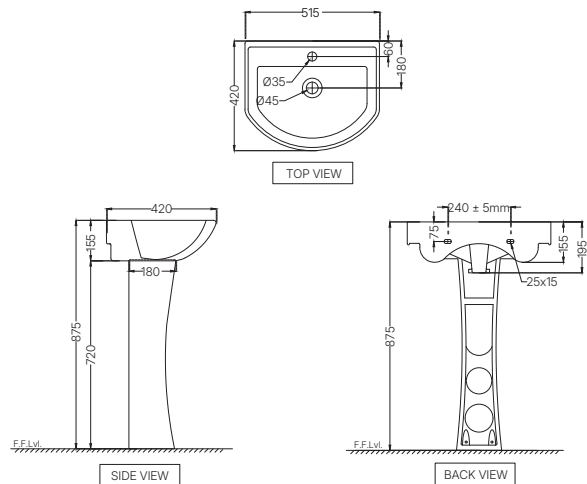

ECS-WHT-501
Semi Recessed Basin,
Size: 570x460x200 mm
MRP: Rs. 2,650

ECS-WHT-301
Full Pedestal for ECS-WHT-801, 805
MRP: Rs. 1,225
Set MRP: Rs. 3,075

ECS-WHT-301
Full Pedestal For ECS-WHT-801, 805
MRP: Rs. 1,225 | Set MRP: Rs. 2,750