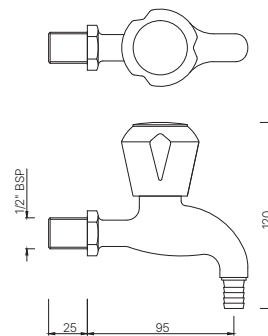

MARVEL

MQT-523S
Sink Cock with Swinging Pipe Spout
(Table Mounted Model)
MRP: Rs. 2,500

TAPS