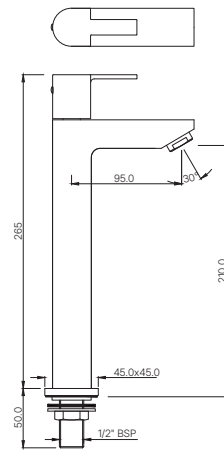

Quarter Turn

BASIN

KIO-111001
Pillar Cock
MRP: Rs. 2,200

KIO

KIO-111021
Pillar Cock with Extension Body
MRP: Rs. 3,175

KIO-111123
Swan Neck Tap with Left Hand Operating Knob
MRP: Rs. 2,750

KIO-111127
Swan Neck Tap with Right Hand Operating Knob
MRP: Rs. 2,750