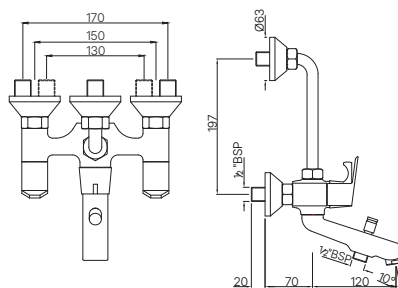

ASPIRE

BATH & SHOWER

APR-101219

Wall Mixer Non-Telephonic Shower Arrangement
With Connecting Legs & Wall Flanges
MRP: Rs. 4,350

APR-101273

Wall Mixer with provision for Overhead Shower with 115 mm Long Bend
Pipe on Upper Side, Connecting Legs & Wall Flanges
MRP: Rs. 6,050

APR-101281

Wall Mixer 3-in-1 System with provision for both Hand Shower
& Overhead Shower complete with 115 mm Long Bend Pipe,
Connecting Legs & Wall Flange (without Hand & Overhead Shower)
MRP: Rs. 6,500