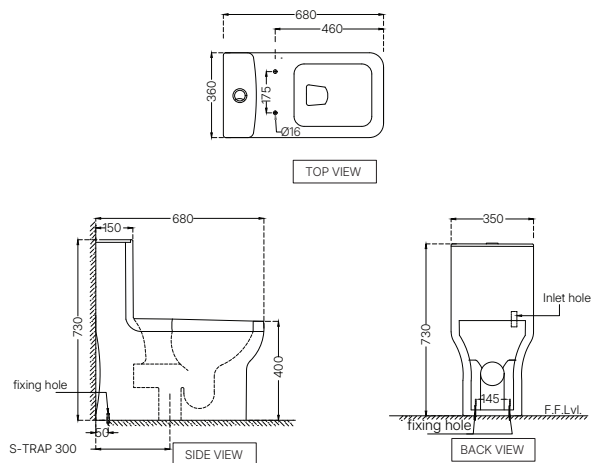

AIS-WHT-101855P180SPPSM
Rimless Single Piece WC With PP Soft Close Slim Seat Cover, Hinges, Dual Flush Cistern Fittings, Fixing Accessories And Accessories Set,
Size: 360x665x770 mm, P Trap- 180 mm
MRP: Rs. 12,300