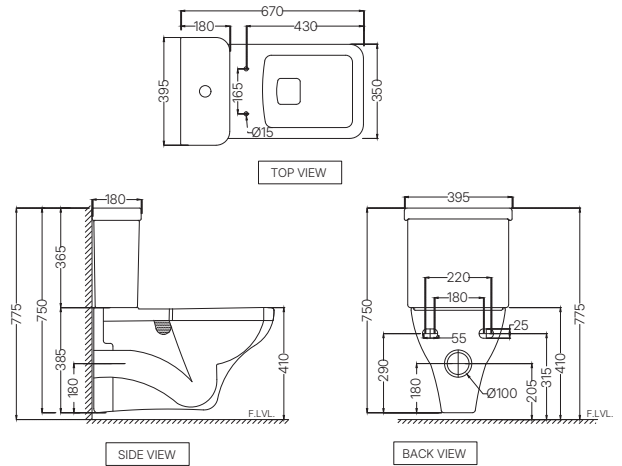

ASPIRE

AIS-WHT-101955P180SPPSM
 Back To Wall WC With PP Soft Close
 Slim Seat Cover, Hinges and Fixing
 Accessories Set, Size: 350x550x410 mm,
 P Trap-180 mm
 MRP. RS. 6,450

AIS-WHT-101851S220SPPSM
 Single Piece WC With PP Soft Close Slim
 Seat Cover, Hinges, Dual Flush Cistern Fittings,
 Fixing Accessories And Accessories Set,
 Size: 360x660x755 mm, S Trap- 220 mm
 MRP: Rs. 11,400

AIS-WHT-101351SPPSMZ
 Bowl With Cistern For Extended Wall Hung WC
 With PP Soft Close Slim Seat Cover, Hinges,
 Dual Flush Cistern Fitting And Accessories Set,
 Size: 395x670x750 mm
 MRP: Rs. 9,100

ASPIRE