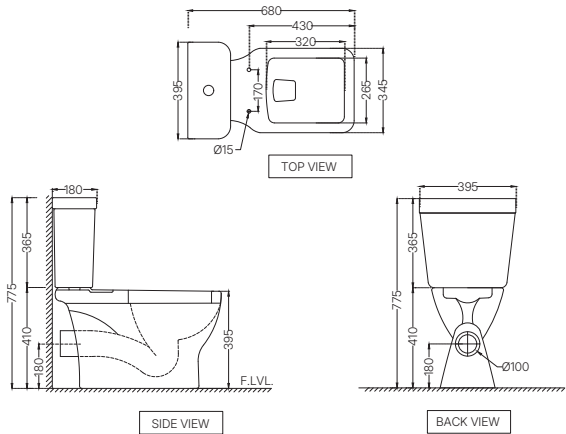

AIS-WHT-101853P180SPPSM
Rimless Single Piece WC With PP Soft Close Slim Seat Cover, Hinges, Dual Flush Cistern Fittings, Fixing Accessories And Accessories Set, Size: 360x660x730 mm, P Trap- 180 mm
MRP: Rs. 12,000