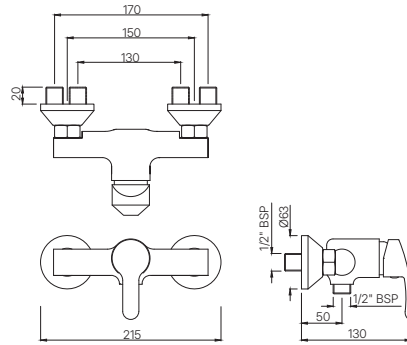

COSMO

COS-103149
Single Lever Exposed Shower Mixer for Connection to Hand Shower with Connecting Legs & Wall Flanges
MRP: Rs. 4,400

BIDET

Quarter Turn

BASIN