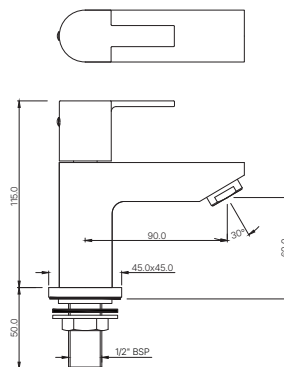

KIO

BIDET

Quarter Turn

BASIN