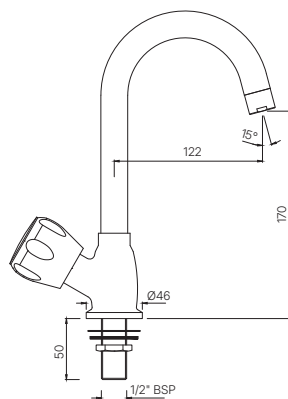

SUMTHING SPECIAL

TAPS

SQT-511KN
Bib Cock Short Body
MRP: Rs. 1,200