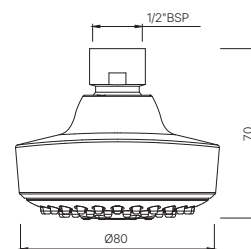

SHOWERS

EOS-542A

Overhead Shower 125 mm Round Shape
Single Flow (ABS Body Chrome Plated with
Gray Face Plate) with Rubit Cleaning System
MRP: Rs. 825

EOS-491

Overhead Shower 70 mm Round Shape
Single Flow (ABS Body Chrome Plated with
Gray Face Plate) with Rubit Cleaning System
MRP: Rs. 1,050

EOS-1985

Overhead Shower 80 mm Round Shape Single Flow (ABS Body
Chrome Plated with Gray Face Plate) with Rubit Cleaning System
MRP: Rs. 1,000