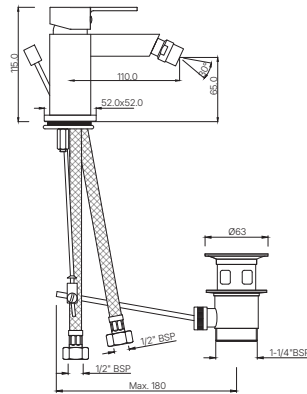

KIO

KIO-111149
Single Lever Exposed Shower Mixer
for Connection to Hand Shower with
Connecting Legs & Wall Flanges
MRP: Rs. 5,150

BIDET

KIO-111213B
Single Lever 1-Hole Bidet Mixer with Popup Waste System
with 375mm Long Braided Hoses
MRP: Rs. 5,800

Quarter Turn

BASIN

KIO-111001
Pillar Cock
MRP: Rs. 2,200

KIO

KIO-111021
Pillar Cock with Extension Body
MRP: Rs. 3,175

KIO-111123
Swan Neck Tap with Left Hand Operating Knob
MRP: Rs. 2,750

KIO-111127
Swan Neck Tap with Right Hand Operating Knob
MRP: Rs. 2,750