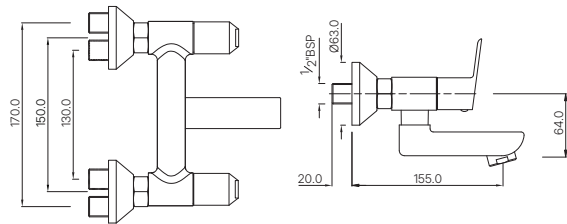

APR-101273

Wall Mixer with provision for Overhead Shower with 115 mm Long Bend
Pipe on Upper Side, Connecting Legs & Wall Flanges
MRP: Rs. 6,050