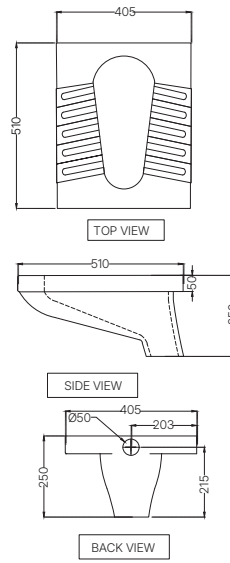

ECS-WHT-455

Asian Pan,
Size: 450x535x180 mm
MRP: Rs. 1,550

ECS-WHT-455LE

Asian Pan With L Bend And Extension,
Size: 450x535x180 mm
MRP: Rs. 1,775