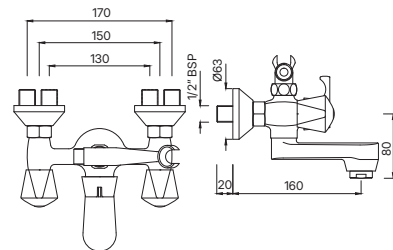

TROPICAL

TQT-516
Central Hole Basin Mixer with Extended Casted Spout
with 450mm Long Braided Hoses
MRP: Rs. 3,850

BATH & SHOWER