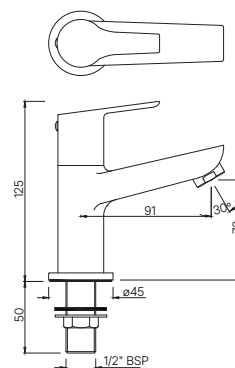

Quarter Turn

BASIN

APR-101001M

Pillar Cock
MRP: Rs. 1,825

ASPIRE

APR-101021M
Pillar Cock with Extension Body
MRP: Rs. 2,875

APR-101123
Swan Neck Tap With Left Hand Operating Knob
MRP: Rs. 2,175

APR-101127
Swan Neck Tap With Right Hand Operating Knob
MRP: Rs. 2,175