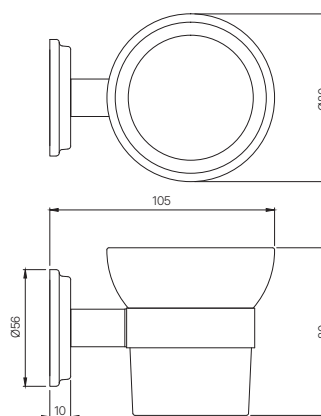

BATH ACCESSORIES

AEC-1131N
Soap Dish
MRP: Rs. 825

AEC-1133
Soap Dish (Polycarbonate)
MRP: Rs. 1,300

AEC-1141N
Tumbler Holder
MRP: Rs. 800