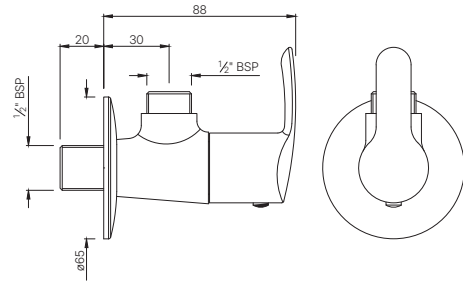

COS-103057
Angular Stop Cock with Wall Flange
MRP: Rs. 800