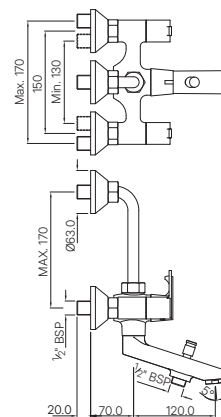

ORIAN

BATH & SHOWER