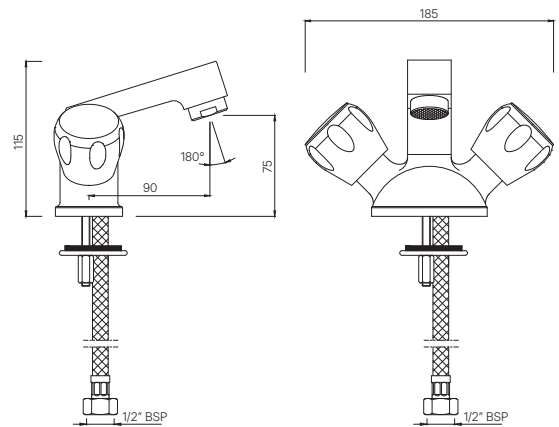

SUMTHING SPECIAL

SQT-516AKN

Central Hole Basin Mixer with 'U' Shape Round Casted Spout with 450mm Long Braided Hoses
MRP: Rs. 3,500

SQT-516KN

Central Hole Basin Mixer with Extended Casted Spout with 450 mm Long Braided Hoses
MRP: Rs. 3,850

BATH & SHOWER

SQT-517KN

Wall Mixer Telephone Shower Arrangement only with Crutch (with Bush & Piston Diverter fitting) with Aerator Also available SQT-517AKN Wall Mixer Telephone Shower Arrangement only without Crutch (with Bush & Piston Diverter Fitting) with Aerator
MRP: Rs. 6,300/5,500