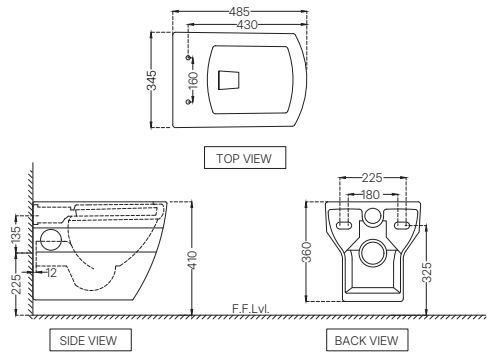

STS-WHT-107903

Table Top Basin,
Size: 350x350x100 mm
MRP: Rs. 2,475

STELLA

STS-WHT-107905
Table Top Basin,
Size: 410x410x145 mm
MRP: Rs. 2,850

ORBIT

SANITARYWARE

ORBIT

ORS-WHT-105953SPP
 Wall Hung WC With PP Soft Close Seat Cover,
 Hinges and Accessories Set,
 Size: 345x485x360 mm
 MRP: Rs. 6,100