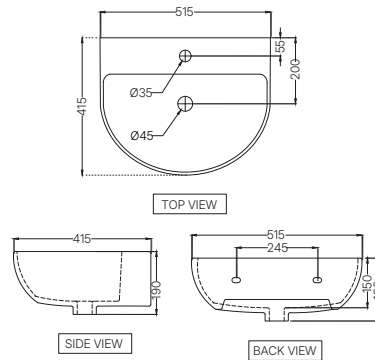

ECS-WHT-819
Wall Hung Basin With Fixing Accessories,
Size: 440x320x130 mm
MRP: Rs. 1,375