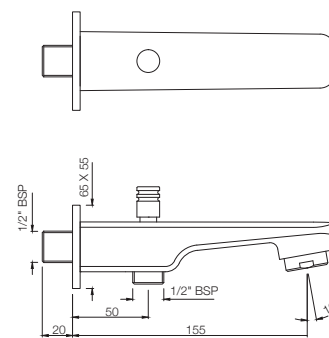

Flush Cock with Wall Flange, Size 25mm
MRP: Rs. 2,825

BATH TUB SPOUT

SPE-107429

Stella Bath Tub Spout with Wall Flange
MRP: Rs. 1,400

SPE-107463

Stella Bath Tub Spout with Button attachment for Hand Shower with Wall Flange
MRP: Rs. 2,100