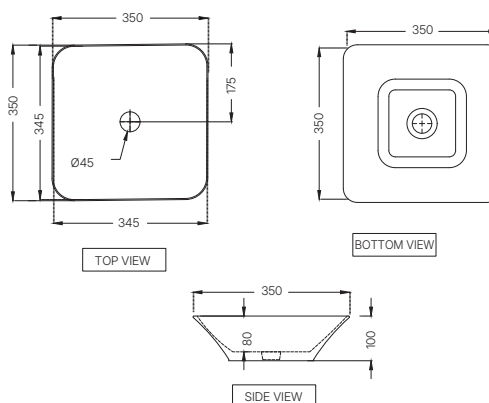

STELLA

STS-WHT-107953SPPSM

Rimless Wall Hung WC with PP Soft Close Slim Seat Cover, Hinges, Accessories Set,
Size: 360x515x350
MRP: Rs. 6,300

STS-WHT-107901

Table Top Basin,
Size: 370x370x105 mm
MRP: Rs. 2,525

STS-WHT-107903

Table Top Basin,
Size: 350x350x100 mm
MRP: Rs. 2,475