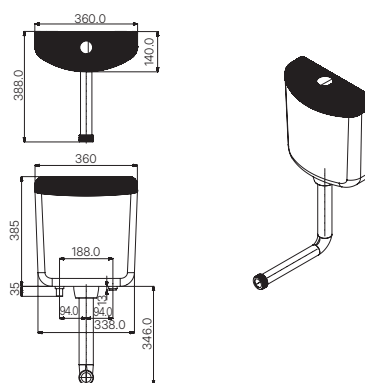

ESH-WHT-184NBTT

Wall Hung Cistern (Compatible with 39mm Drainage Pipes) with Black Top & Installation Kit, But without Drainage Pipes (Suitable for Orissa Pan)
MRP: 1,550