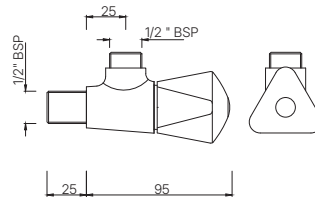

TQT-526AF
2-Way Angle Valve with Wall Flange
Also available TQT-526A 2 Way Angle Valve
MRP: Rs. 1,650/1,600