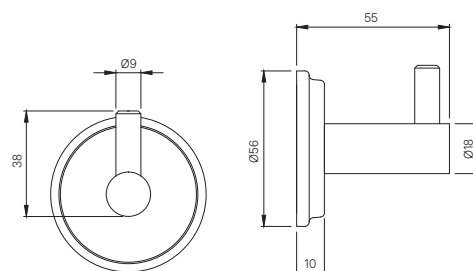

BATH ACCESSORIES

AEC-1181NA

Towel Shelf 450 mm long with Lower Hangers,
Stainless Steel
MRP: Rs. 3,650

AEC-1191N

Single Robe Hook
MRP: Rs. 525

SANITARYWARE

Coordinated Design

Our ranges not only complement the design but also the functionality of each product