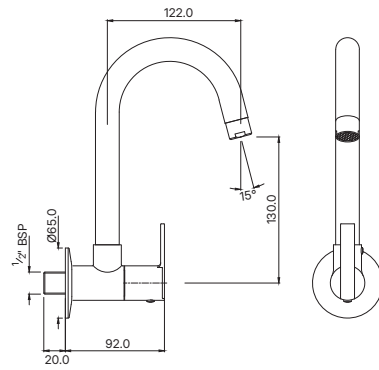

ORI-109357
Sink Cock with Swinging Spout
(Table Mounted Model)
MRP: Rs. 2,525