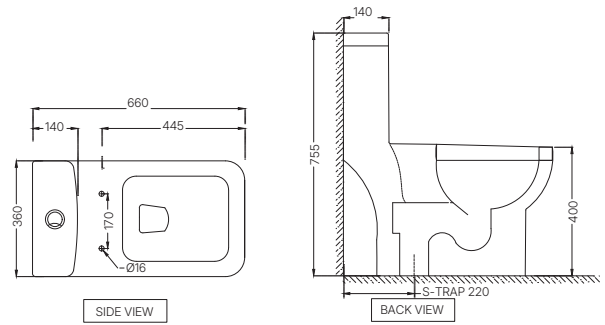

AIS-WHT-101351SPPSMZ
Bowl With Cistern For Extended Wall Hung WC
With PP Soft Close Slim Seat Cover, Hinges,
Dual Flush Cistern Fitting And Accessories Set,
Size: 395x670x750 mm
MRP: Rs. 9,100