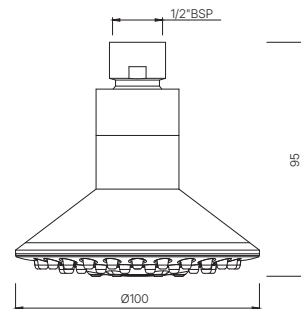

SHOWERS

OVERHEAD SHOWERS

EOS-538RB

Diamond Shower 65 mm Round Shape
Single Flow (ABS Body Chrome Plated With
Gray Face Plate) with Rubit Cleaning System
MRP: Rs. 750

EOS-541RB

Overhead Shower 80 mm Round Shape
Single Flow (ABS Body Chrome Plated With
Gray Face Plate) with Rubit Cleaning System
MRP: Rs. 800

EOS-542N

Overhead Shower 100 mm Round Shape
Single Flow (ABS Body Chrome Plated with
Gray Face Plate) with Rubit Cleaning System
MRP: Rs. 700