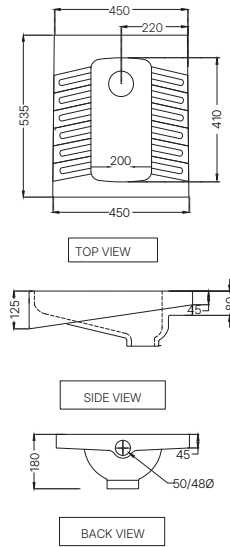

ECS-WHT-933

Table Top Basin,
Size: 430x375x130 mm
MRP: Rs. 2,575