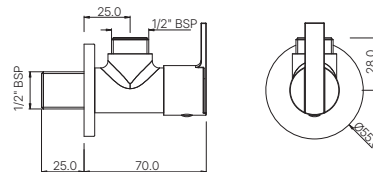

ORI-109067
2-Way Angular Stop Cock with Wall Flange
MRP: Rs. 1,825