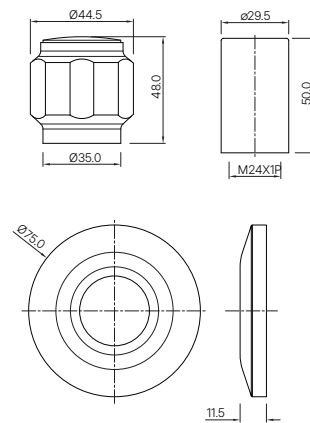

DELUX

DLX-513BKN
Stop Cock, Female End
MRP: Rs. 1,100