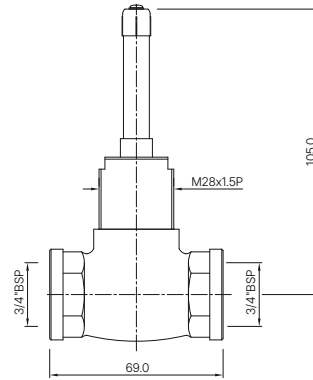

ALE-514ACR

Heavy body of concealed stop cock Cold Only suitable for 15mm Pipe line with spindle extension & plastic protection cap (without Exposed Parts)
MRP: Rs. 875

ALLIED

ALE-514CCR

Heavy body of concealed stop cock Cold Only suitable for 20mm Pipe line with spindle extension & plastic protection cap (without Exposed Parts)
MRP: Rs. 1,025