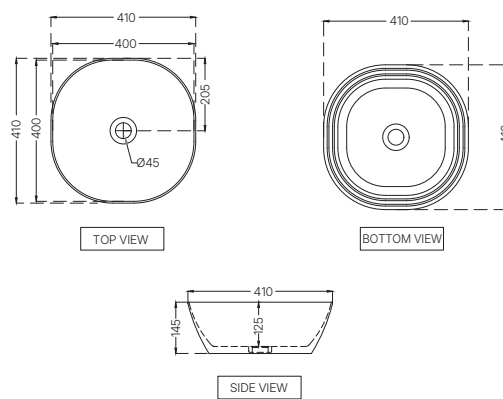

STS-WHT-107903

Table Top Basin,
Size: 350x350x100 mm
MRP: Rs. 2,475

STELLA

STS-WHT-107905
Table Top Basin,
Size: 410x410x145 mm
MRP: Rs. 2,850

ORBIT

SANITARYWARE

ORBIT

ORS-WHT-105953SPP
 Wall Hung WC With PP Soft Close Seat Cover,
 Hinges and Accessories Set,
 Size: 345x485x360 mm
 MRP: Rs. 6,100

ORS-WHT-105931
 Table Top Basin,
 Size: 460x460x180 mm
 MRP: Rs. 3,150

ASPIRE

SANITARYWARE

ASPIRE

AIS-WHT-101951SPPSM
 Wall Hung WC With PP Soft Close Slim
 Seat Cover, Hinges, Accessories Set,
 Size: 340x510x360 mm
 MRP: Rs. 5,950