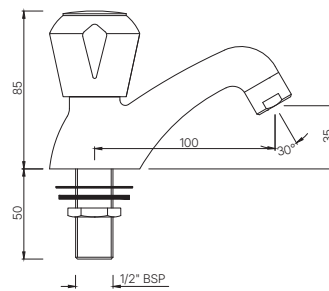

MARVEL

Quarter Turn

BASIN

MQT-507KN

Pillar Cock Rocket Type with Aerator
MRP: Rs. 1,675

MQT-508KN

Pillar Cock Super Deluxe with Aerator
MRP: Rs. 1,725

MQT-510AKN