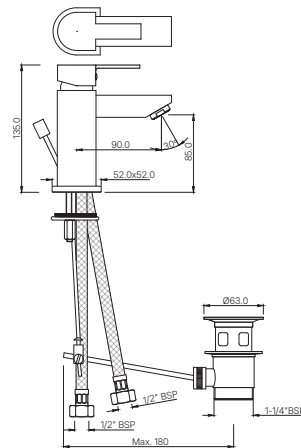

KIO

SINGLE LEVER

KIO

Single Lever

BASIN

KIO-111011B
Single Lever Basin Mixer without Popup
Waste with 450mm Long Braided Hose
MRP: Rs.4,900

KIO-111051B
Single Lever Basin Mixer with Popup
Waste with 450mm Long Braided Hoses
MRP: Rs. 5,800