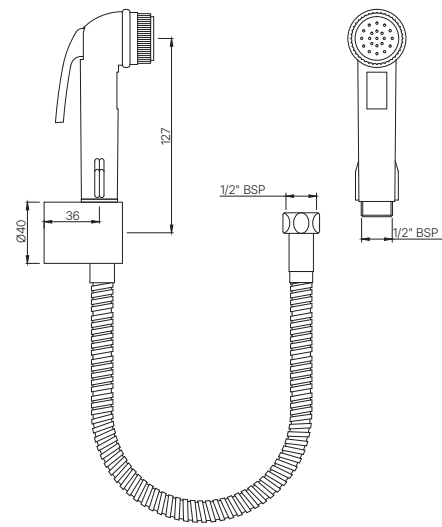

ALE-CHR-593
Hand Shower (Health Faucet) (ABS Body) with 8mm
dia, 1 Meter Long Flexible Tube & Wall Hook
MRP: Rs. 1,250

ALE-IVC-593
Hand Shower (Health Faucet) (ABS Body) with 8mm
Dia, 1 Meter Long Flexible Tube & Wall Hook
MRP: Rs. 1,075

ALLIED

ALE-BLC-593

Hand Shower (Health Faucet) (ABS Body) with
8mm Dia, 1 Meter Long Flexible Tube & Wall Hook
MRP: Rs. 1,075

ACCESSORIES

Equip your bathrooms with elegant bathroom accessories that add those beautiful details to the whole décor.