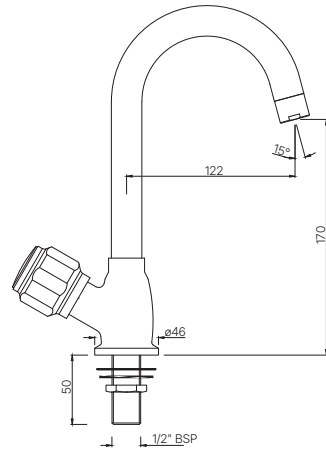

TAPS

DLX-511KN
Bib Cock Short Body
MRP: Rs. 1,200

DLX-511AKN
Bib Cock with Nozzle
MRP: Rs. 1,250

DELUX

DLX-512KN
Long Body Bib Cock with
Wall Flange and Aerator
MRP: Rs. 1,825

DLX-512AKN
Two Way Long Body Bib Cock with Wall Flange
MRP: Rs. 1,950