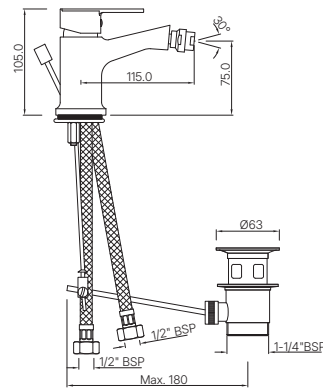

ORIAN

ORI-109149
Single Lever Exposed Shower Mixer for Connection to Hand Shower with Connecting Legs & Wall Flanges
MRP: Rs. 4,700

BIDET

ORI-109213B
Single Lever 1-Hole Bidet Mixer with Popup Waste System with 375mm Long Braided Hoses
MRP: Rs. 4,750

Quarter Turn

BASIN

ORI-109001
Pillar Cock
MRP: Rs. 2,075

ORIAN

ORI-109021
Pillar Cock with Extension Body
MRP: Rs. 3,300

ORI-109123
Swan Neck Tap with Left Hand Operating Knob
MRP: Rs. 2,550

ORI-109127
Swan Neck Tap with Right Hand Operating Knob
MRP: Rs. 2,550