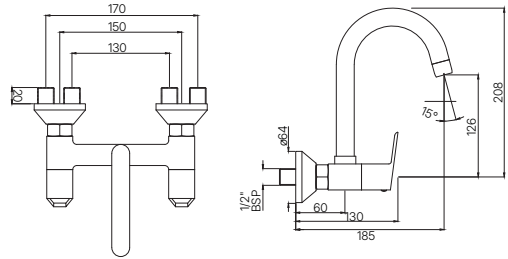

APR-101347N

Sink Cock with Swinging Spout (Wall Mounted Model) with Wall Flange
MRP: Rs. 1,900