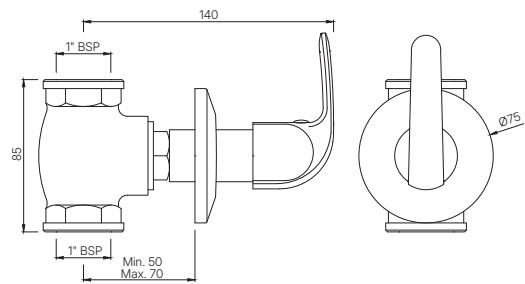

ORBIT

ORB-105069K

Exposed part kit of Concealed Stop Cock with fitting sleeve, operating lever & Adjustable Wall Flange (Compatible with ALE-069R, ALE-069L, ALE-099R or ALE-099L)
MRP: Rs. 550

ORB-105081

Flush Cock with Wall Flange, Size 25mm
MRP: Rs. 2,675