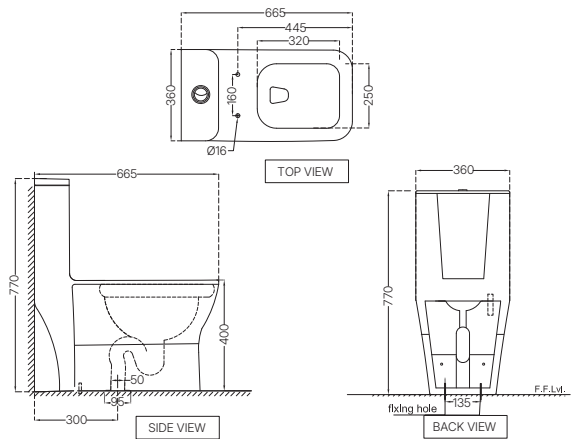

AIS-WHT-101151
Floor Mounted Bidet With Fixing Accessories,
Size: 350x550x410 mm
MRP. RS. 5,150