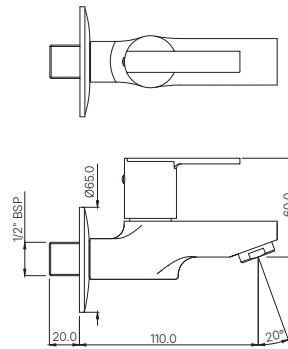

ORI-109357
Sink Cock with Swinging Spout
(Table Mounted Model)
MRP: Rs. 2,525

ORIAN

TAPS

ORI-109037
Bib Cock with Wall Flange
MRP: Rs. 1,650

ORI-109041
2-Way Bib Cock with Wall Flange
MRP: Rs. 1,825

ORI-109107
Long Body Bib Cock with Wall Flange
MRP: Rs. 1,950