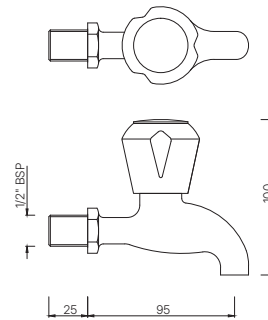

MQT-522S
Sink Cock with Swinging Pipe Spout
(Wall Mounted Model)
MRP: Rs. 2,025

MARVEL

MQT-523S
Sink Cock with Swinging Pipe Spout
(Table Mounted Model)
MRP: Rs. 2,500

TAPS

MQT-511KN
Bib Cock Short Body
MRP: Rs. 1,200