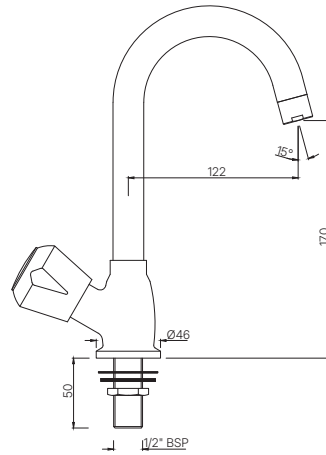

MQT-522S
Sink Cock with Swinging Pipe Spout
(Wall Mounted Model)
MRP: Rs. 2,025

MARVEL

MQT-523S
Sink Cock with Swinging Pipe Spout
(Table Mounted Model)
MRP: Rs. 2,500

TAPS

MQT-511KN
Bib Cock Short Body
MRP: Rs. 1,200