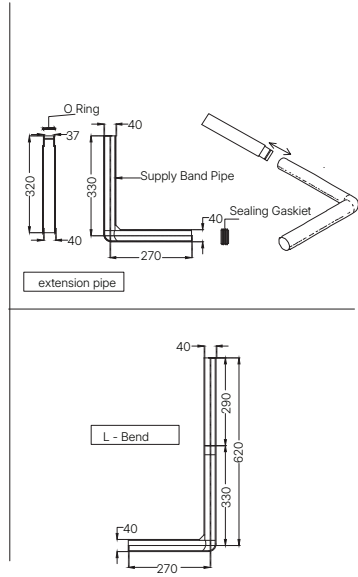

ECS-WHT-933

Table Top Basin,
Size: 430x375x130 mm
MRP: Rs. 2,575