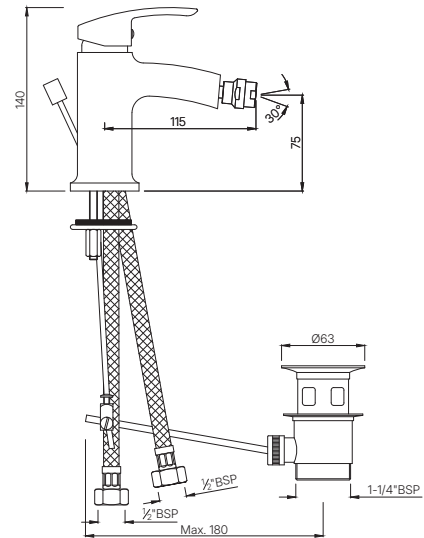

COSMO

COS-103149
Single Lever Exposed Shower Mixer for Connection to Hand Shower with Connecting Legs & Wall Flanges
MRP: Rs. 4,400

BIDET

COS-103213B
Single Lever 1-Hole Bidet Mixer with Popup Waste System with 375mm Long Braided Hoses
MRP: Rs. 4,600