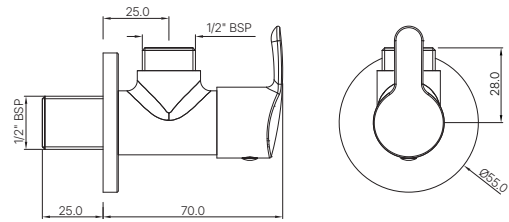

COS-103107
Long Body Bib Cock with Wall Flange
MRP: Rs. 1,650

COSMO

COS-103053
Angular Stop Cock with Wall Flange
MRP: Rs. 950

COS-103057
Angular Stop Cock with Wall Flange
MRP: Rs. 800

COS-103067
2-Way Angular Stop Cock with Wall Flange
MRP: Rs. 1,700