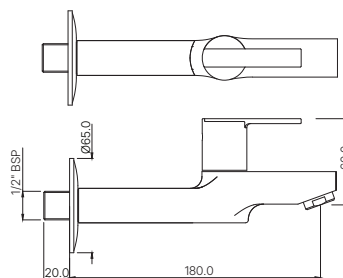

ORI-109357
Sink Cock with Swinging Spout
(Table Mounted Model)
MRP: Rs. 2,525

ORIAN

TAPS

ORI-109037
Bib Cock with Wall Flange
MRP: Rs. 1,650

ORI-109041
2-Way Bib Cock with Wall Flange
MRP: Rs. 1,825

ORI-109107
Long Body Bib Cock with Wall Flange
MRP: Rs. 1,950