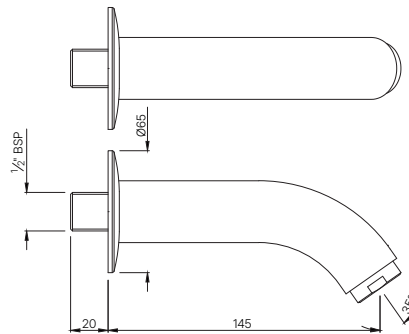

SPE-103463

Cosmo Bath Tub Spout with Button attachment for Hand Shower with Wall Flange
MRP: Rs. 2,100