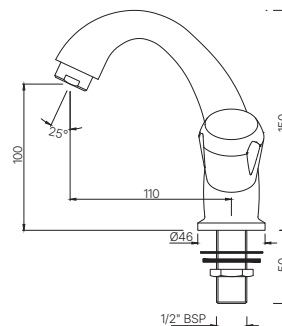

MARVEL

Quarter Turn

BASIN

MQT-507KN

Pillar Cock Rocket Type with Aerator
MRP: Rs. 1,675

MQT-508KN

Pillar Cock Super Deluxe with Aerator
MRP: Rs. 1,725

MQT-510AKN

Swan Neck Tap with Right Hand Operating Knob
with Aerator, also available MQT-510KN with Left
Hand Operating Knob with Aerator
MRP: Rs. 2,375 / Rs. 2,375