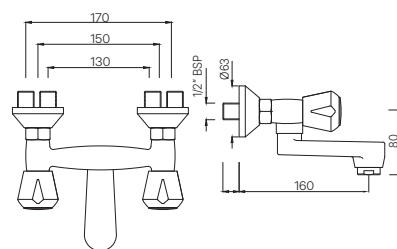

MARVEL

MQT-517BKN

Wall Mixer with 115 mm Long Bend Pipe for connection to Overhead Shower (with Bush & Piston Diverter Fitting) with Aerator
MRP: Rs. 6,050

MQT-519KN

Wall Mixer 3-in-1 System with 115 mm Bend Pipe & Aerator
MRP: Rs.6,750

MQT-520KN

Wall Mixer Non-telephonic Shower System with Aerator
MRP: Rs. 3,900