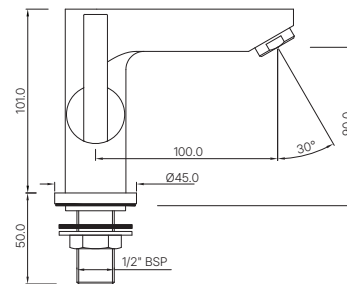

Quarter Turn

BASIN

ORI-109001
Pillar Cock
MRP: Rs. 2,075

ORIAN

ORI-109021
Pillar Cock with Extension Body
MRP: Rs. 3,300

ORI-109123
Swan Neck Tap with Left Hand Operating Knob
MRP: Rs. 2,550

ORI-109127
Swan Neck Tap with Right Hand Operating Knob
MRP: Rs. 2,550