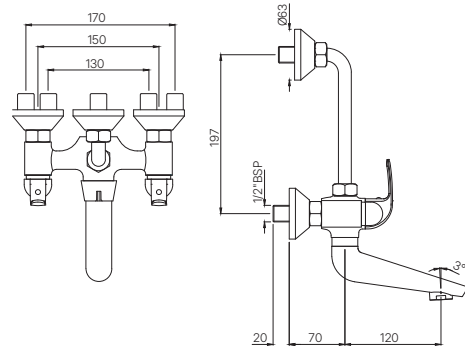

ORB-105281
Wall Mixer 3-in-1 System with Provision for both Hand Shower and
Overhead Shower Complete with 115mm Long Bend Pipe,
Connecting Legs & Wall Flange (without Hand & Overhead Shower)
MRP: Rs. 6,650