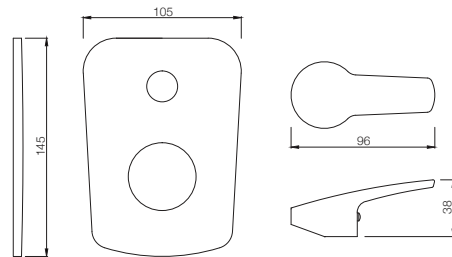

STE-107119

Single Lever Wall Mixer with Provision of
Hand Shower, But without Hand Shower
MRP: Rs. 5,700