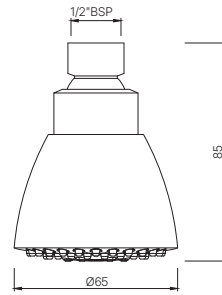

EOS-541RB

Overhead Shower 80 mm Round Shape
Single Flow (ABS Body Chrome Plated With
Gray Face Plate) with Rubit Cleaning System
MRP: Rs. 800