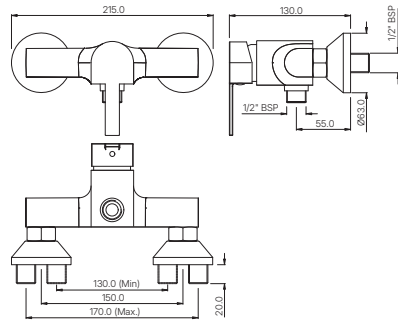

KIO

KIO-111149
Single Lever Exposed Shower Mixer
for Connection to Hand Shower with
Connecting Legs & Wall Flanges
MRP: Rs. 5,150

BIDET

KIO-111213B
Single Lever 1-Hole Bidet Mixer with Popup Waste System
with 375mm Long Braided Hoses
MRP: Rs. 5,800