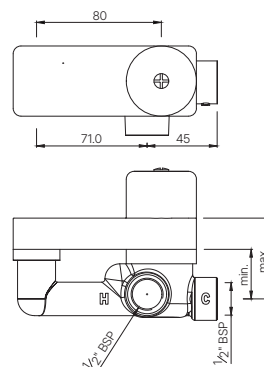

ALLIED

ALE-536A
Shower Arm 240 mm Long (Light Weight) Round Shape
for Wall Mounted Showers with Wall Flange
MRP: Rs. 525