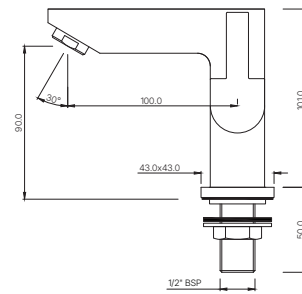

Quarter Turn

BASIN

KIO-111001
Pillar Cock
MRP: Rs. 2,200

KIO

KIO-111021
Pillar Cock with Extension Body
MRP: Rs. 3,175

KIO-111123
Swan Neck Tap with Left Hand Operating Knob
MRP: Rs. 2,750

KIO-111127
Swan Neck Tap with Right Hand Operating Knob
MRP: Rs. 2,750