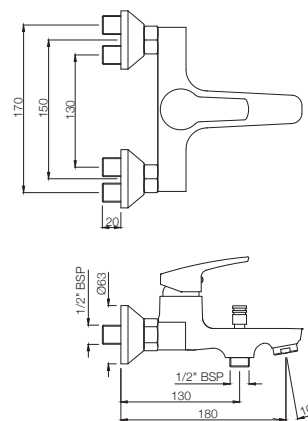

STELLA

STE-107233K

Exposed Part Kit of Single Lever Basin Mixer Wall Mounted
Consisting of Operating Lever, Cartridge Sleeve, Wall
Flange, Nipple & Spout (Compatible with ALE-233)
MRP: Rs. 1,725

BATH & SHOWER

STE-107055K

Exposed Parts Kit of Single Lever Divertor
Consisting of Operating Lever & Wall Flange
(With Seals) Only (Suitable For Item ALE-055)
MRP: Rs. 650

STE-107119

Single Lever Wall Mixer with Provision of
Hand Shower, But without Hand Shower
MRP: Rs. 5,700