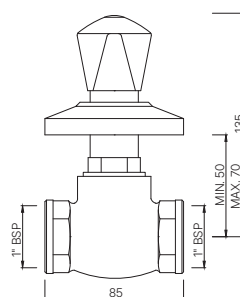

TRF-553KN
Flush Cock with Wall Flange,
25 mm size with Plain Knob
MRP: Rs. 2,500

SHOWERS

Go with the flow with a stylish range of showers to choose from. Make every bathing experience of the day refreshing and just the way you like with the shower of your choice.