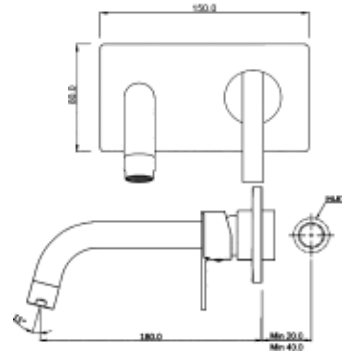

ORIAN

BATH & SHOWER

ORI-109119
Single Lever Wall Mixer with Provision of Hand Shower, But without Hand Shower
MRP: Rs. 6,100