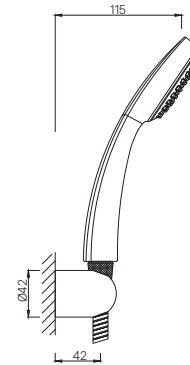

HAND SHOWERS