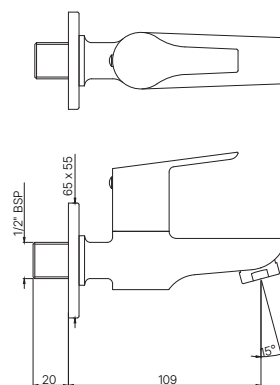

APR-101357

Sink Cock with Swinging Spout (Table Mounted Model)
MRP: Rs. 2,450

ASPIRE

TAPS

APR-101037

Bib Cock with Wall Flange
MRP: Rs. 1,375

APR-101041

2-Way Bib Cock with Wall Flange
MRP: Rs. 1,550