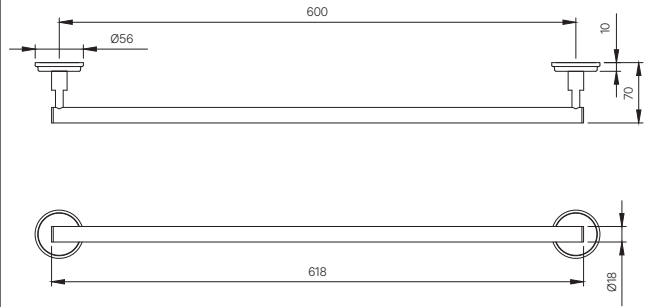

AEC-111NB
Towel Rail 450mm Long, Stainless Steel
MRP: Rs. 1,325