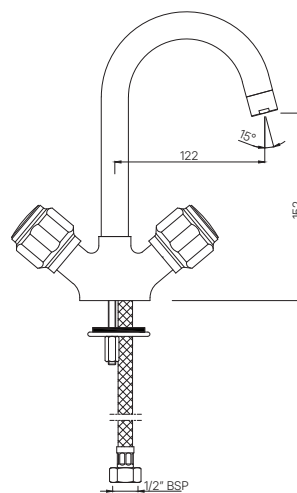

DLX-522S
Sink Cock with Swinging Pipe Spout
(Wall Mounted Model)
MRP: Rs. 2,025