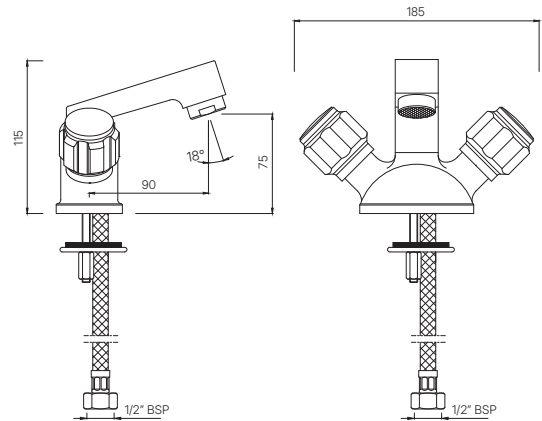

DLX-516AKN
Central Hole Basin Mixer with 'U' Shape Round Casted Spout with 450mm Long Braided Hoses
MRP: Rs. 3,500