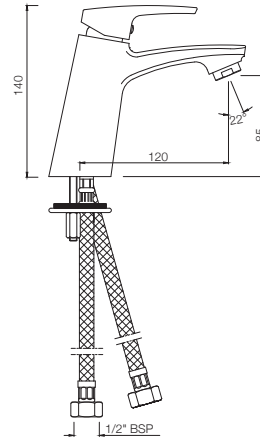

STELLA

STELLA

SINGLE LEVER

STELLA

Single Lever

BASIN

STE-107011B

Single Lever Basin Mixer without Popup Waste with 450mm Long Braided Hoses
MRP: Rs. 3,750