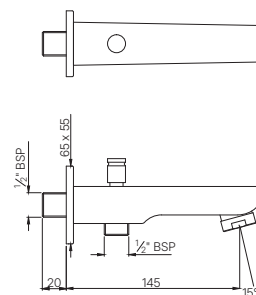

APR-101081

Flush Cock with Wall Flange, Size: 25 mm
MRP: Rs. 2,625

BATH TUB SPOUT

SPE-101429

Aspire Bath Tub Spout with Wall Flange
MRP: Rs. 1,400

SPE-101463

Aspire Bath Tub Spout with Button Attachment for Hand Shower with Wall Flange
MRP: Rs. 2,100