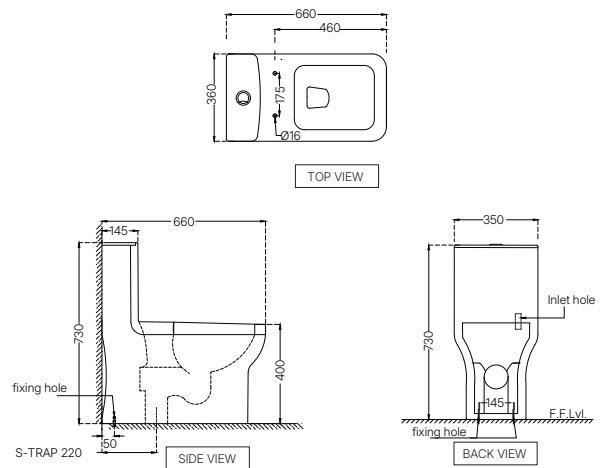

AIS-WHT-101853S300SPPSM
Rimless Single Piece WC With PP Soft Close Slim Seat Cover, Hinges, Dual Flush Cistern Fittings, Fixing Accessories And Accessories Set,
Size: 360x680x730 mm, S Trap- 300 mm
MRP: Rs. 12,000