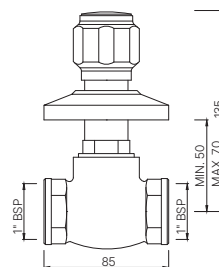

DLX-526AFKN

2-Way Angle Valve with Wall Flange
Also available DLX-526AKN 2 Way Angle Valve
MRP: Rs. 1,650/1,600

DLX-551

Flush Cock with Wall Flange,
25 mm size with Lever Handle
MRP: Rs. 2,800

DLX-553

Flush Cock with Wall Flange,
25 mm size with Plain Knob
MRP: Rs. 2500