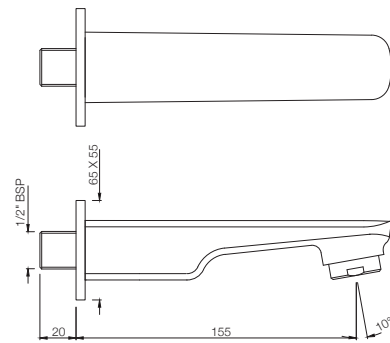

Flush Cock with Wall Flange, Size 25mm
MRP: Rs. 2,825

BATH TUB SPOUT

SPE-107429

Stella Bath Tub Spout with Wall Flange
MRP: Rs. 1,400

SPE-107463

Stella Bath Tub Spout with Button attachment for Hand Shower with Wall Flange
MRP: Rs. 2,100