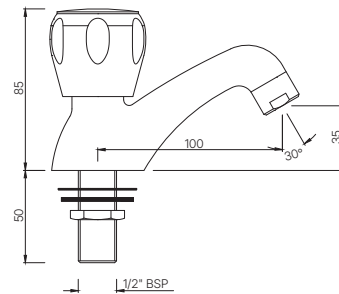

SQT-510KN

Swan Neck Tap with Left Hand Operating Knob with Aerator
Also available SQT-510AKN
Swan Neck Tap with Right Hand Operating Knob with Aerator
MRP: Rs. 2,375/2,375