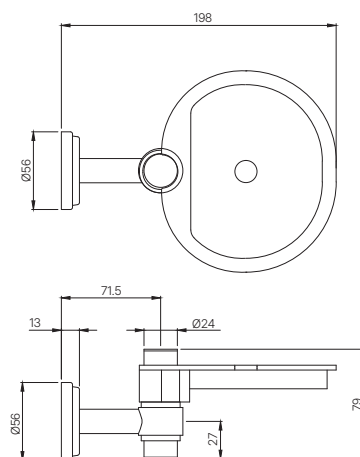

AEC-1141N
Tumbler Holder
MRP: Rs. 800