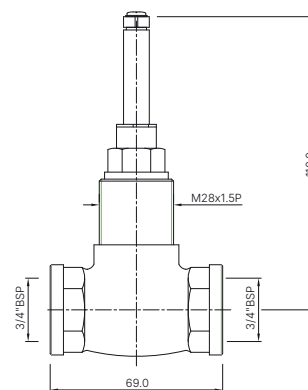

ALE-514AFTC
 Heavy body of concealed stop cock suitable for 15mm Pipe line with spindle extension & plastic protection cap (without Exposed Parts)
 MRP: Rs. 1,025

ALE-514CFTC
 Heavy body of concealed stop cock suitable for 20mm Pipe line with spindle extension & plastic protection cap (without Exposed Parts)
 MRP: Rs. 1,175