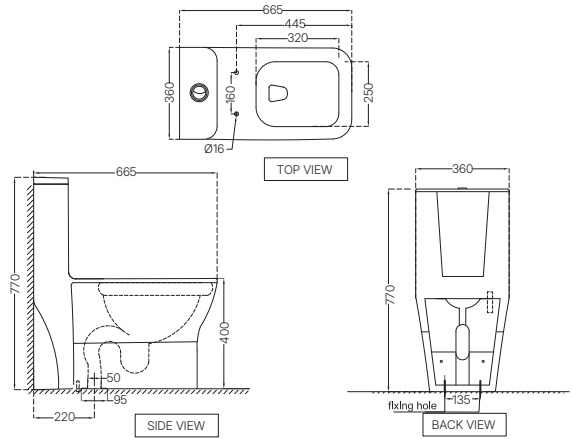

AIS-WHT-101855S300SPPSMY
Rimless Single Piece WC With PP Soft Close Slim Seat Cover, Hinges, Dual Flush Cistern Fittings, Fixing Accessories And Accessories Set,
Size: 360x665x770 mm, S Trap- 300 mm
MRP: Rs. 12,300