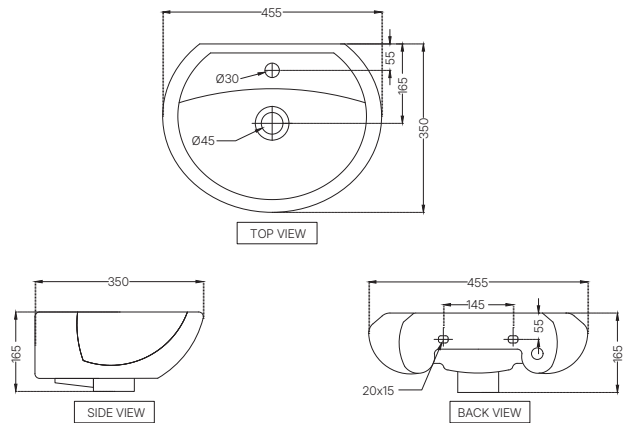

ECS-WHT-601
Counter Top Basin,
Size: 530x440x200 mm, Shape: Oval
MRP: Rs. 2,500

ECS-WHT-703
Under Counter Basin With Fixing Accessories,
Size: 510x405x185 mm, Shape: Oval
MRP: Rs. 1,925

ECS-WHT-803
Wall Hung Basin(Compatible With Pillor Cock)
With Fixing Accessories, Size: 455x350x165 mm
MRP: Rs. 1,350