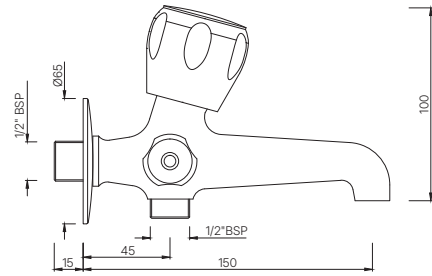

SQT-511KN
Bib Cock Short Body
MRP: Rs. 1,200

SUMTHING SPECIAL

SQT-512AKN
2-Way Long Body Bib Cock
with Wall Flange
MRP: Rs. 1,950

SQT-512ANKN
2-Way Bib Cock with Wall Flange
MRP: Rs. 1,825

SQT-512KN
Long Body Bib Cock with Wall
Flange & Aerator
MRP: Rs. 1,825