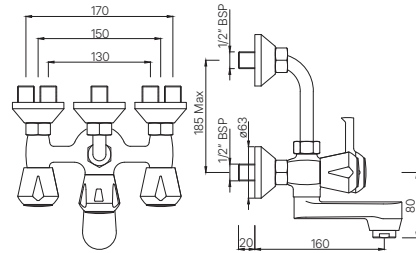

MQT-519KN

Wall Mixer 3-in-1 System with 115 mm Bend Pipe & Aerator
MRP: Rs.6,750