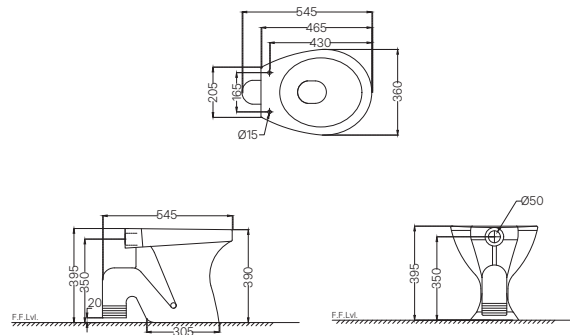

ELEMENTS | Sanitaryware