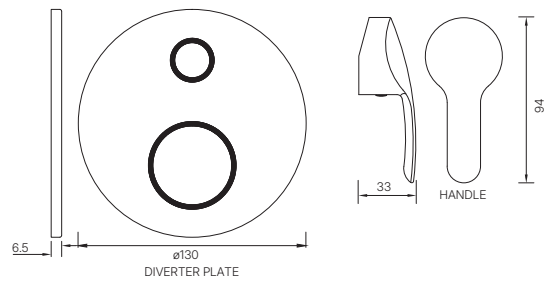

COS-103119

Single Lever Wall Mixer with Provision of Hand Shower, But without Hand Shower
MRP: Rs. 5,650