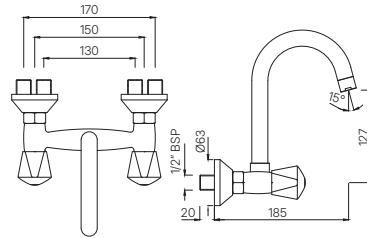

TQT-527S

Sink Mixer with Swinging Pipe Spout
(Table Mounted Model)
MRP: Rs. 3,700