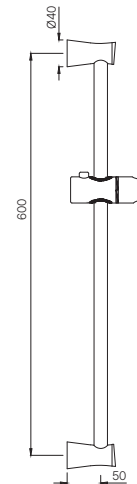

SHOWERS

SAE-1931SH555

Hand Shower Pack (Multi flow 80 mm round shape hand shower with 1.5M long spirochrome flex hose & wall bracket, 1931, 547D8 & 555)
MRP: Rs. 2,350

SAE-1197N

Sliding Rail 19mm dia. & 600mm Long Round Shape with Hand Shower Holder
MRP: Rs. 1,750