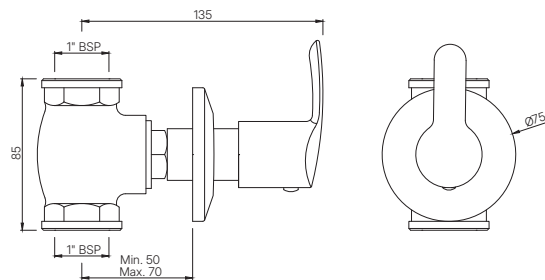

COSMO

COS-103069K

Exposed part kit of Concealed Stop Cock with fitting sleeve, operating lever & Adjustable Wall Flange (Compatible with ALE-069R, ALE-069L, ALE-099R or ALE-099L)
MRP: Rs. 525

COS-103081

Flush Cock with Wall Flange, Size: 25 mm
MRP: Rs. 2,625