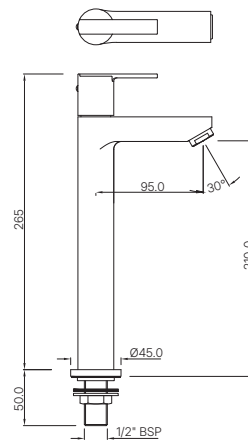

Quarter Turn

BASIN

ORI-109001
Pillar Cock
MRP: Rs. 2,075

ORIAN

ORI-109021
Pillar Cock with Extension Body
MRP: Rs. 3,300

ORI-109123
Swan Neck Tap with Left Hand Operating Knob
MRP: Rs. 2,550

ORI-109127
Swan Neck Tap with Right Hand Operating Knob
MRP: Rs. 2,550