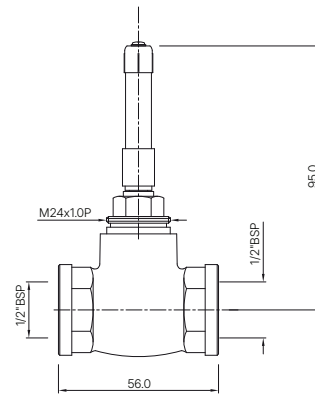

ALE-099R
Reduced body of concealed stop cock Cold Only suitable for 20mm Pipe line with spindle extension & plastic protection cap (without Exposed Parts)
MRP: Rs. 900