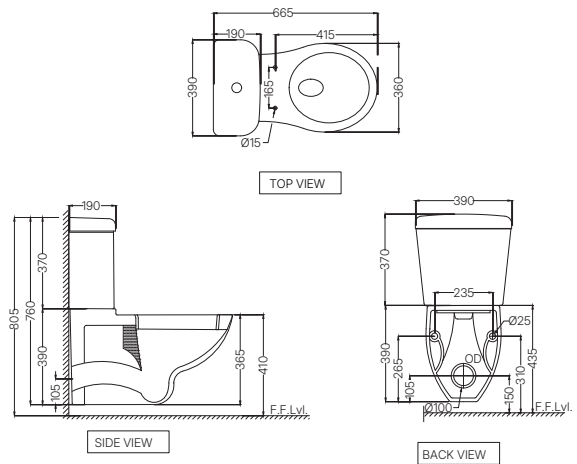

ECS-WHT-351SPPZ

Bowl With Cistern For Extended Wall Hung WC With PP Soft Close Seat Cover, Hinges, Dual Flush Cistern Fitting, Accessories Set, Size: 390x665x760 mm
MRP: Rs. 6,800