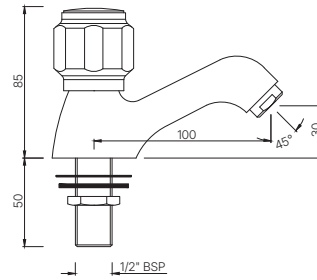

DLX-508KN
Pillar Cock Super Deluxe with Aerator
MRP: Rs. 1,725