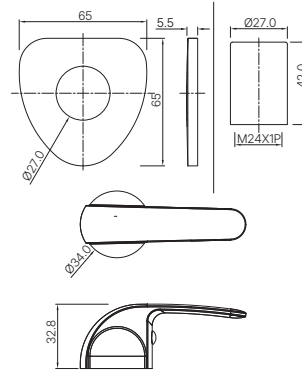

ORB-105081

Flush Cock with Wall Flange, Size 25mm
MRP: Rs. 2,675