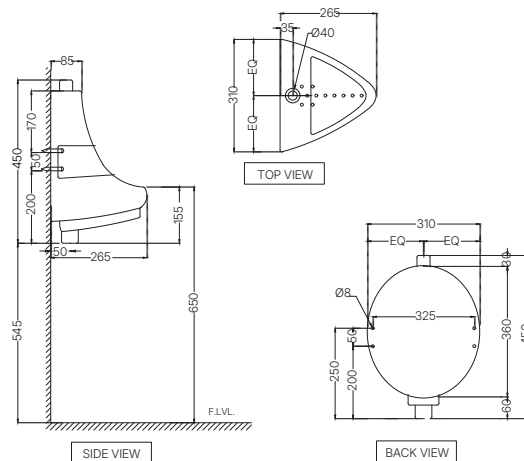

ELEMENTS | Sanitaryware

ECS-WHT-819
Wall Hung Basin With Fixing Accessories,
Size: 440x320x130 mm
MRP: Rs. 1,375