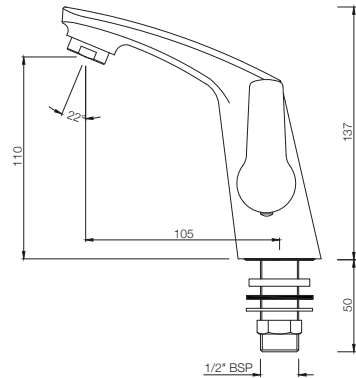

STELLA

Quarter Turn

BASIN

STE-107001
Pillar Cock
MRP: Rs. 1,950

STE-107021
Pillar Cock with Extension Body
MRP: Rs. 2,975

STE-107123
Swan Neck Tap with Left Hand Operating Knob
MRP: Rs. 2,375

STELLA

STE-107127
Swan Neck Tap with Right Hand Operating Knob
MRP: Rs. 2,375