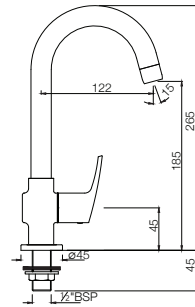

STELLA

STE-107357

Sink Cock with Swinging Spout
(Table Mounted Model)
MRP: Rs. 2,425

TAPS

STE-107037

Bib Cock with Wall Flange
MRP: Rs. 1,525

STE-107041

2-Way Bib Cock with Wall Flange
MRP: Rs. 1,750