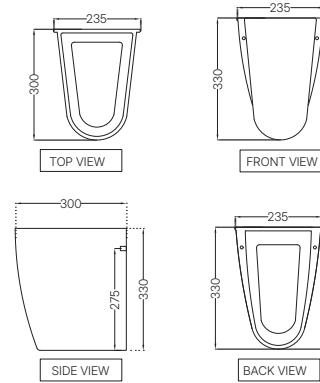

ECS-WHT-811
Wall Hung Basin With Fixing Accessories,
Size: 400x305x125 mm
MRP: Rs. 1,400
ECS-WHT-305
Half Pedestal With Fixing Accessories
For ECS-WHT-811
MRP: Rs. 1,225 | Set MRP: Rs. 2,625