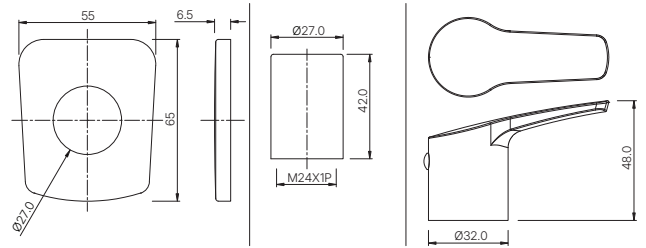

STELLA

STE-107069K

Exposed part kit of Concealed Stop Cock with fitting sleeve, operating lever & Adjustable Wall Flange (Compatible with ALE-069R, ALE-069L, ALE-099R or ALE-099L)
MRP: Rs. 550

STE-107081

Flush Cock with Wall Flange, Size 25mm
MRP: Rs. 2,825