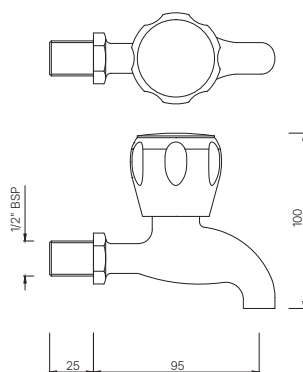

SQT-511KN
Bib Cock Short Body
MRP: Rs. 1,200

SUMTHING SPECIAL

SQT-512AKN
2-Way Long Body Bib Cock
with Wall Flange
MRP: Rs. 1,950

SQT-512ANKN
2-Way Bib Cock with Wall Flange
MRP: Rs. 1,825

SQT-512KN
Long Body Bib Cock with Wall
Flange & Aerator
MRP: Rs. 1,825