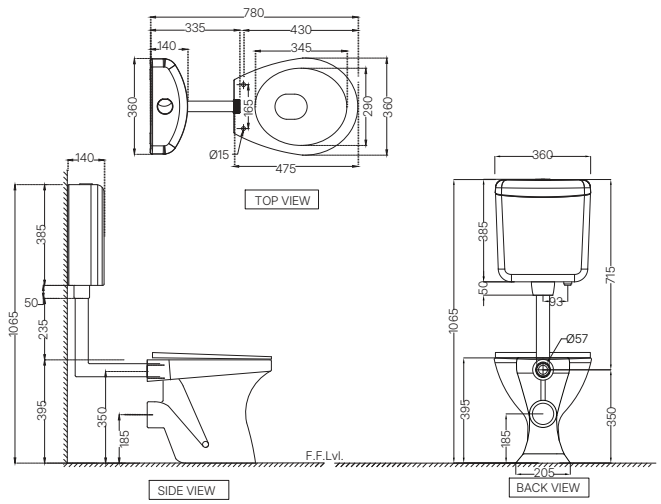

ECS-WHT-551SNPP184NLZ
EWC With Wall Hung Dual Flush Cistern
With 39mm Drainage L-Bend Pipe With Gasket,
PP Normal Close Seat Cover, Hinges, Fixing Accessories,
Size: 360x545x395 mm, S Trap
MRP: Rs. 4,400