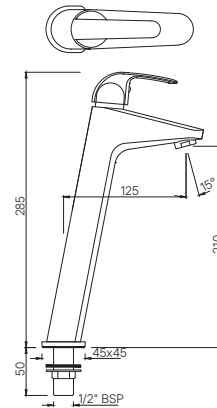

Quarter Turn

BASIN

ORB-105001N
Pillar Cock
MRP: Rs. 2,075

ORBIT

ORB-105021N
Pillar Cock with Extension Body
MRP: Rs. 3,300

ORB-105123
Swan Neck Tap with Left Hand Operating Knob
MRP: Rs. 2,550

ORB-105127
Swan Neck Tap with Right Hand Operating Knob
MRP: Rs. 2,550