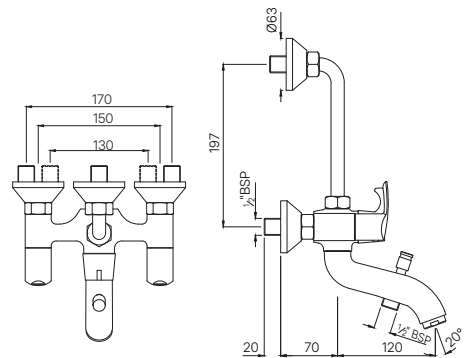

COSMO

BATH & SHOWER

COS-103219

Wall Mixer Non-Telephonic Shower Arrangement
With Connecting Legs & Wall Flanges
MRP: Rs. 4,350

COS-103273

Wall Mixer with provision for Overhead Shower with 115 mm Long Bend
Pipe on Upper Side, Connecting Legs & Wall Flanges
MRP: Rs. 6,050

COS-103281

Wall Mixer 3-in-1 System with provision for both Hand Shower
& Overhead Shower, complete with 115 mm Long Bend Pipe,
Connecting Legs & Wall Flange (without Hand & Overhead Shower)
MRP: Rs. 6,500