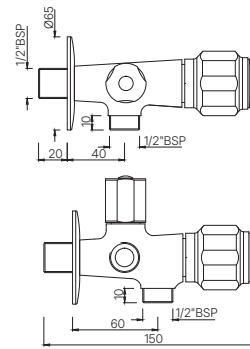

DLX-514EFTK
Exposed part kit of Concealed Stop Cock
with fitting sleeve, operating lever & Adjustable Sliding Wall Flange
(Compatible with ALE-514EFTC or ALE-514FFTC)
MRP: Rs. 550

DELUX

DLX-526NKN

Basin Inlet Connection (Angle Valve)
MRP: Rs. 950