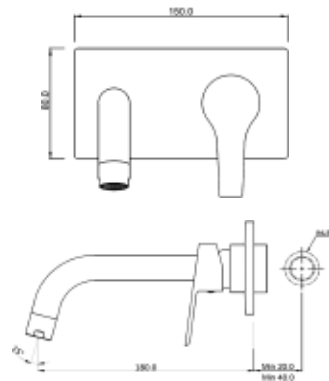

ASPIRE

APR-101233K

Exposed Part Kit of Single Lever Basin Mixer Wall Mounted Consisting of Operating Lever, Cartridge Sleeve, Wall Flange, Nipple & Spout (Compatible with ALE-233)
MRP: Rs. 1,725

BATH & SHOWER

APR-101055NK

Exposed Parts Kit of Single Lever Diverter Consisting of Operating Lever & Wall Flange (with O-rings) only (Suitable for Item ALE-055)
MRP: Rs. 650

APR-101119

Single Lever Wall Mixer with Provision of Hand Shower, But without Hand Shower
MRP: Rs. 5,650