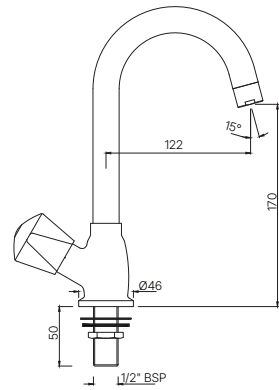

TQT-522S

Sink Cock with Swinging Pipe Spout
(Wall Mounted Model)
MRP: Rs. 2,025

TROPICAL

TQT-523S
Sink Cock with Swinging Pipe Spout
(Table Mounted Model)
MRP: Rs. 2,500

TAPS

TQT-511
Bib Cock Short Body
MRP: Rs. 1,200