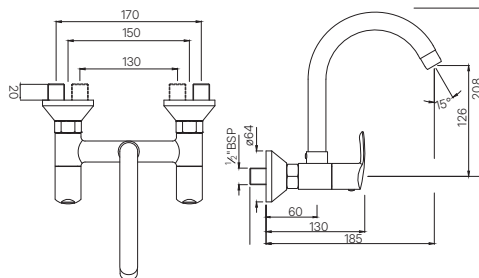

COS-103347N

Sink Cock with Swinging Spout
(Wall Mounted Model) with Wall Flange
MRP: Rs. 1,900