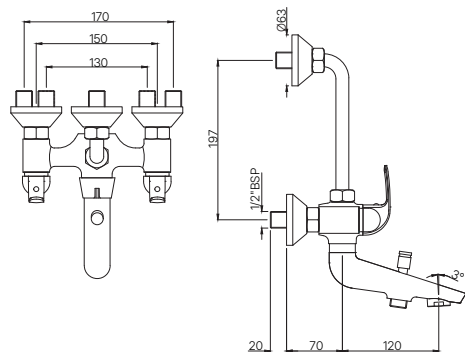

ORBIT

BATH & SHOWER