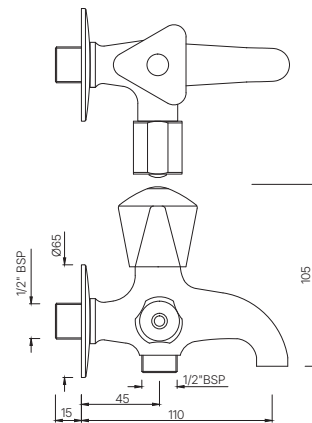

TQT-511A
Bib Cock With Nozzle
MRP: Rs. 1,250

TROPICAL

TQT-512
Long Body Bib Cock with Wall Flange
and Aerator
MRP: Rs. 1,825

TQT-512A
Two Way Long Body Bib Cock with Wall Flange
MRP: Rs. 1,950

TQT-512AN
Two Way Bib Cock with Wall Flange
MRP: Rs. 1,825