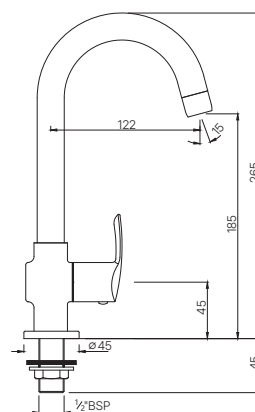

COSMO

KITCHEN

COS-103309N

Sink Mixer with Swinging Spout (Wall Mounted Model)
with Connecting Legs & Wall Flanges
MRP: Rs. 3,950

COS-103347N

Sink Cock with Swinging Spout
(Wall Mounted Model) with Wall Flange
MRP: Rs. 1,900

COS-103357

Sink Cock with Swinging Spout
(Wall Mounted Model) with Wall Flange
MRP: Rs. 2,450