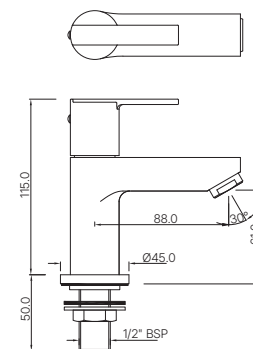

ORIAN

ORI-109149
Single Lever Exposed Shower Mixer for Connection to Hand Shower with Connecting Legs & Wall Flanges
MRP: Rs. 4,700

BIDET

Quarter Turn

BASIN