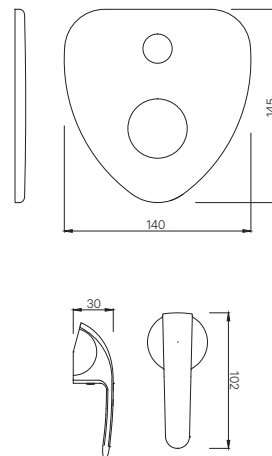

ORB-105119
Single Lever Wall Mixer with Provision of Hand Shower, But without Hand Shower
MRP: Rs. 5,900