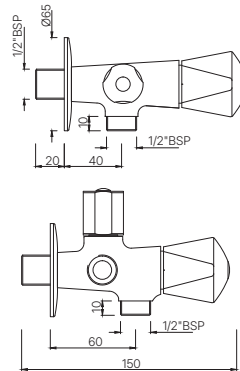

TRF-551
Flush Cock with Wall Flange,
25 mm size with Lever Handle
MRP: Rs. 2,800