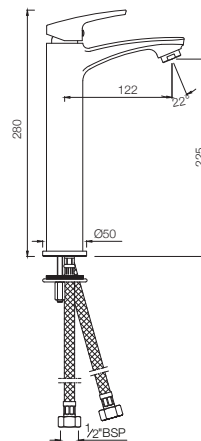

STELLA

STELLA

SINGLE LEVER

STELLA

Single Lever

BASIN

STE-107011B

Single Lever Basin Mixer without Popup Waste with 450mm Long Braided Hoses
MRP: Rs. 3,750

STE-107051B

Single Lever Basin Mixer with Popup Waste with 450mm Long Braided Hoses
MRP: Rs. 4,650

STE-107005B

Single Lever Tall Boy without Popup Waste System, with 600mm Long Braided Hoses
MRP: Rs. 5,250