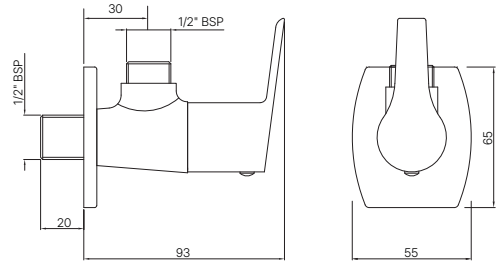

APR-101107

Long Body Bib Cock with Wall Flange
MRP: Rs. 1,650

ASPIRE

APR-101053

Angular Stop Cock with Wall Flange
MRP: Rs. 950

APR-101057

Angular Stop Cock with Wall Flange
MRP: Rs. 800

APR-101067