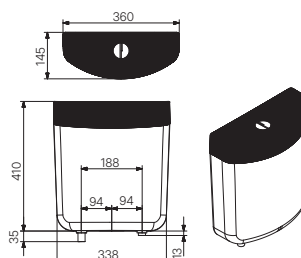

CISTERNS

ESH-WHT-184NBTT

Wall Hung Cistern (Compatible with 39mm Drainage Pipes) with Black Top & Installation Kit, But without Drainage Pipes (Suitable for Orissa Pan)
MRP: 1,550

ESH-WHT-184NBTL

Wall Hung Cistern with Black Top, 39mm Drainage L-Bend Pipe with Gasket & Installation Kit (Suitable for EWC)
MRP: 1,650