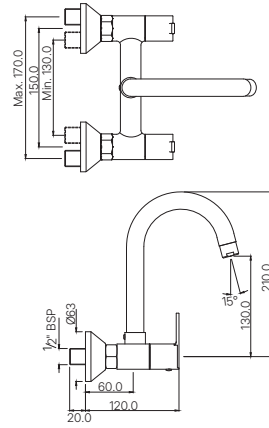

ORI-109347
Sink Cock with Swinging Spout
(Wall Mounted Model) with Wall Flange
MRP: Rs. 2,075