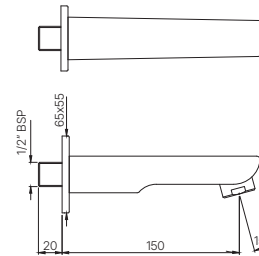

APR-101081

Flush Cock with Wall Flange, Size: 25 mm
MRP: Rs. 2,625

BATH TUB SPOUT

SPE-101429

Aspire Bath Tub Spout with Wall Flange
MRP: Rs. 1,400

SPE-101463

Aspire Bath Tub Spout with Button Attachment for Hand Shower with Wall Flange
MRP: Rs. 2,100