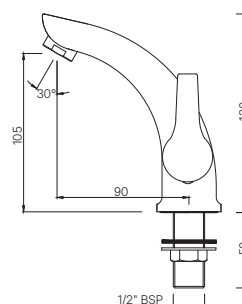

Quarter Turn

BASIN

APR-101001M

Pillar Cock
MRP: Rs. 1,825

ASPIRE

APR-101021M
Pillar Cock with Extension Body
MRP: Rs. 2,875

APR-101123
Swan Neck Tap With Left Hand Operating Knob
MRP: Rs. 2,175

APR-101127
Swan Neck Tap With Right Hand Operating Knob
MRP: Rs. 2,175