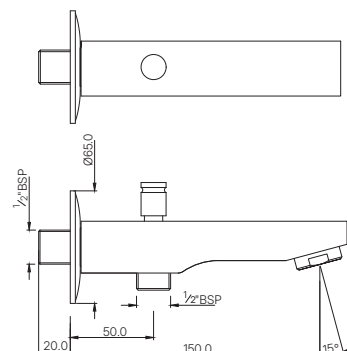

ORI-109081
Flush Cock with Wall Flange, Size 25mm
MRP: Rs. 2,675

BATH TUB SPOUT

SPE-109429
Orian Bath Tub Spout with Wall Flange
MRP: Rs. 1,475

SPE-109463
Orian Bath Tub Spout with Button attachment for Hand Shower with Wall Flange
MRP: Rs. 2,175