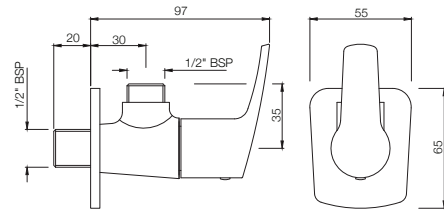

STE-107057
Angular Stop Cock with Wall Flange
MRP: Rs. 800