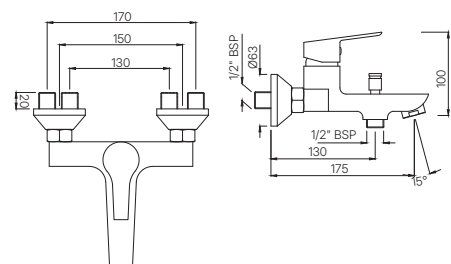

ASPIRE

APR-101233K

Exposed Part Kit of Single Lever Basin Mixer Wall Mounted Consisting of Operating Lever, Cartridge Sleeve, Wall Flange, Nipple & Spout (Compatible with ALE-233)
MRP: Rs. 1,725

BATH & SHOWER

APR-101055NK

Exposed Parts Kit of Single Lever Diverter Consisting of Operating Lever & Wall Flange (with O-rings) only (Suitable for Item ALE-055)
MRP: Rs. 650

APR-101119

Single Lever Wall Mixer with Provision of Hand Shower, But without Hand Shower
MRP: Rs. 5,650