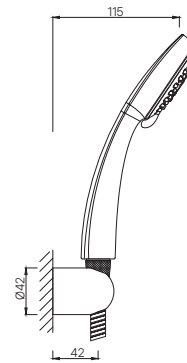

SHOWERS

SAE-1931SH555

Hand Shower Pack (Multi flow 80 mm round shape hand shower with 1.5M long spirochrome flex hose & wall bracket, 1931, 547D8 & 555)
MRP: Rs. 2,350

SAE-1197N

Sliding Rail 19mm dia. & 600mm Long Round Shape with Hand Shower Holder
MRP: Rs. 1,750