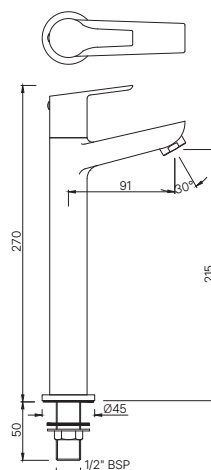

Quarter Turn

BASIN

APR-101001M

Pillar Cock
MRP: Rs. 1,825

ASPIRE

APR-101021M
Pillar Cock with Extension Body
MRP: Rs. 2,875

APR-101123
Swan Neck Tap With Left Hand Operating Knob
MRP: Rs. 2,175

APR-101127
Swan Neck Tap With Right Hand Operating Knob
MRP: Rs. 2,175