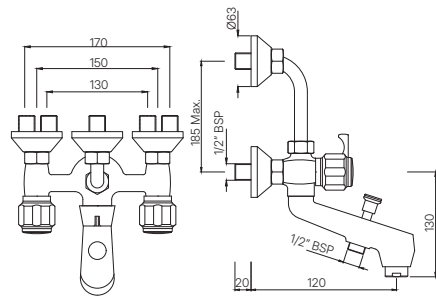

DLX-520KN

Wall Mixer Non-telephonic Shower System with Aerator
MRP: Rs. 3,900