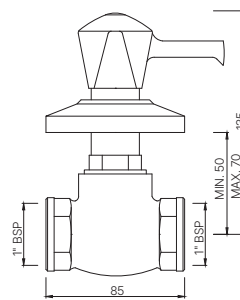

TRF-553KN
Flush Cock with Wall Flange,
25 mm size with Plain Knob
MRP: Rs. 2,500

SHOWERS

Go with the flow with a stylish range of showers to choose from. Make every bathing experience of the day refreshing and just the way you like with the shower of your choice.