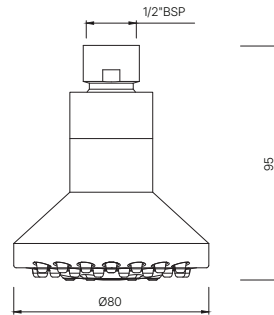

EOS-542N

Overhead Shower 100 mm Round Shape
Single Flow (ABS Body Chrome Plated with
Gray Face Plate) with Rubit Cleaning System
MRP: Rs. 700