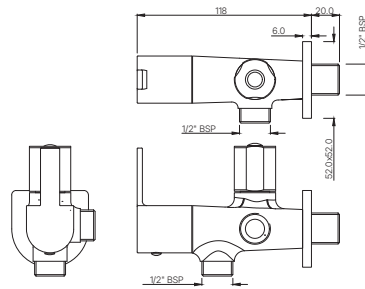

KIO-111069K
Exposed part kit of Concealed Stop Cock with fitting sleeve, operating lever & Adjustable Wall Flange (Compatible with ALE-069R, ALE-069L, ALE-099R or ALE-099L)
MRP: Rs. 575