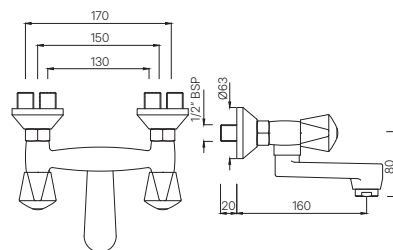

TROPICAL

TQT-517B

Wall Mixer with 115 mm Long Bend Pipe for Connection to Overhead Shower (with Bush & Piston Diverter Fitting) with Aerator
MRP: Rs. 6,050

TQT-519

Wall Mixer 3-In-1 System with 115 mm Bend Pipe & Aerator
MRP: Rs. 6,750

TQT-520

Wall Mixer Non-telephonic Shower System with Aerator
MRP: Rs. 3,900