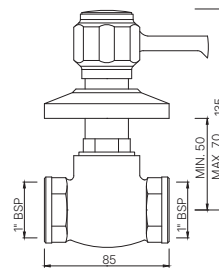

DLX-526AFKN

2-Way Angle Valve with Wall Flange
Also available DLX-526AKN 2 Way Angle Valve
MRP: Rs. 1,650/1,600

DLX-551

Flush Cock with Wall Flange,
25 mm size with Lever Handle
MRP: Rs. 2,800

DLX-553

Flush Cock with Wall Flange,
25 mm size with Plain Knob
MRP: Rs. 2500