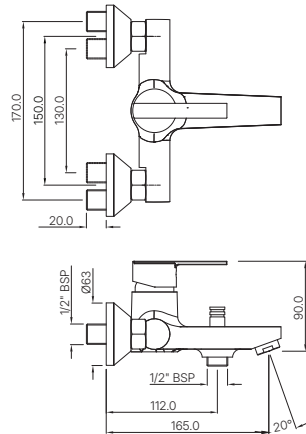

ORIAN

BATH & SHOWER

ORI-109119
Single Lever Wall Mixer with Provision of Hand Shower, But without Hand Shower
MRP: Rs. 6,100