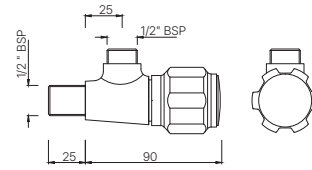

DELUX

DLX-526NKN

Basin Inlet Connection (Angle Valve)
MRP: Rs. 950

DLX-526AFKN

2-Way Angle Valve with Wall Flange
Also available DLX-526AKN 2 Way Angle Valve
MRP: Rs. 1,650/1,600

DLX-551

Flush Cock with Wall Flange,
25 mm size with Lever Handle
MRP: Rs. 2,800

DLX-553

Flush Cock with Wall Flange,
25 mm size with Plain Knob
MRP: Rs. 2500