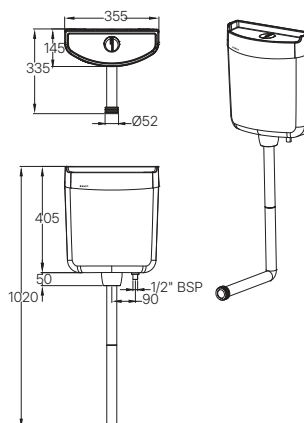

CISTERNS

ESH-WHT-184NL

Wall Hung Cistern with 39mm Drainage L-Bend Pipe with Gasket & Installation Kit (Suitable for EWC)
MRP: 1,650

ESH-WHT-184NT

Wall Hung Cistern (Compatible with 39mm Drainage Pipes) with Installation Kit, But without Drainage Pipes (Suitable for Orissa Pan)
MRP: 1,550

ESH-WHT-184AN

Wall Hung Cistern with 39mm Drainage L-bend & Extension Pipe with Gasket, O-ring & Installation Kit (Top Cover with Ledge)
MRP: 1,800