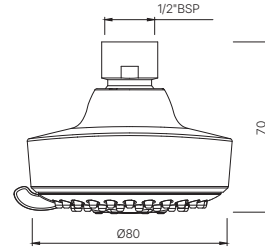

EOS-442

Overhead Shower 114X114 mm Square Shape Single Flow (ABS Body Chrome Plated) with Rubit Cleaning System
MRP: Rs. 800