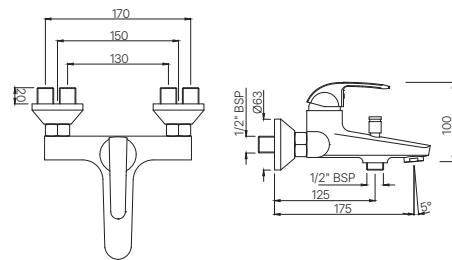

ORBIT

ORB-105233K
Exposed Part Kit of Single Lever Basin Mixer Wall Mounted Consisting of Operating Lever, Cartridge Sleeve, Wall Flange, Nipple & Spout (Compatible with ALE-233)
MRP: Rs.1,725

BATH & SHOWER

ORB-105119
Single Lever Wall Mixer with Provision of Hand Shower, But without Hand Shower
MRP: Rs. 5,900