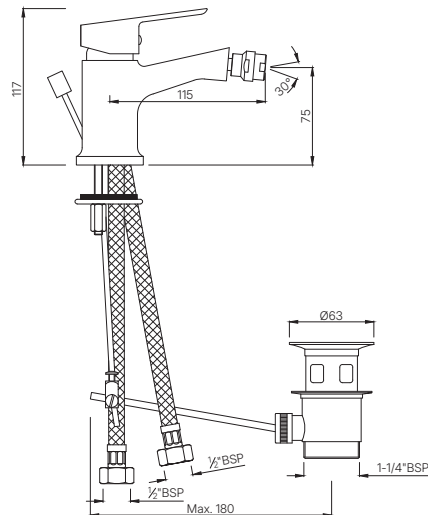

Quarter Turn

BASIN

APR-101001M

Pillar Cock
MRP: Rs. 1,825

ASPIRE

APR-101021M
Pillar Cock with Extension Body
MRP: Rs. 2,875

APR-101123
Swan Neck Tap With Left Hand Operating Knob
MRP: Rs. 2,175

APR-101127
Swan Neck Tap With Right Hand Operating Knob
MRP: Rs. 2,175