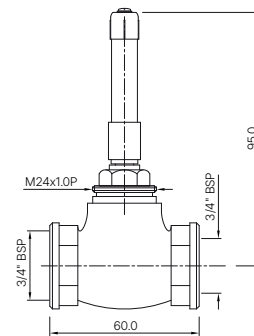

ALE-514ACR

Heavy body of concealed stop cock Cold Only suitable for 15mm Pipe line with spindle extension & plastic protection cap (without Exposed Parts)
MRP: Rs. 875