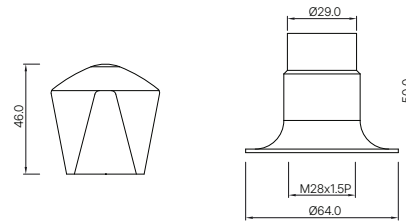

TQT-514EK
Exposed part kit of Concealed Stop Cock
with fitting sleeve, operating lever & Adjustable Sliding Wall Flange
(Compatible with ALE-514ECR, ALE-514ECL, ALE-514FCR or ALE-514FCL)
MRP: Rs. 550