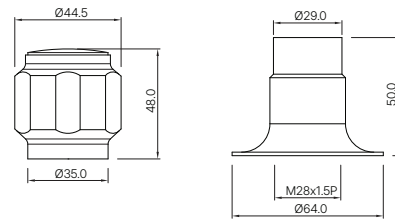

DLX-514EFTK
Exposed part kit of Concealed Stop Cock
with fitting sleeve, operating lever & Adjustable Sliding Wall Flange
(Compatible with ALE-514EFTC or ALE-514FFTC)
MRP: Rs. 550