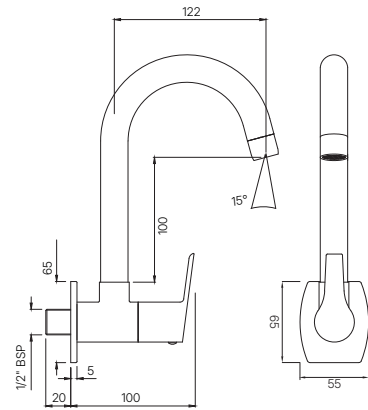

APR-101357

Sink Cock with Swinging Spout (Table Mounted Model)
MRP: Rs. 2,450