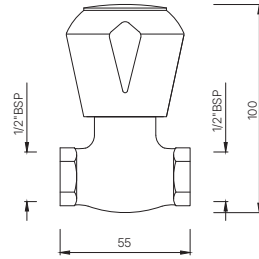

MQT-526NKN
Basin Inlet Connection (Angle Valve)
MRP: Rs. 950