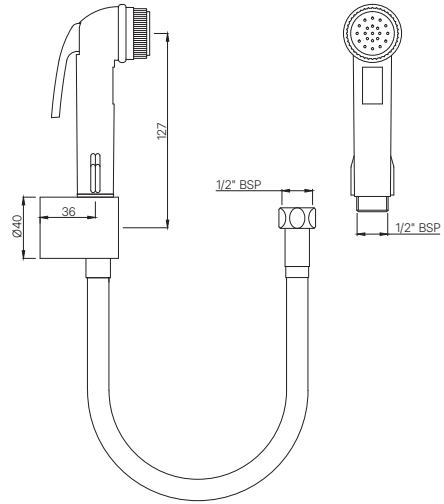

ALE-IVY-585

Hand Shower (Health Faucet) (ABS Body)
with 1 Meter Long Easy Flex Tube
& Wall Hook
MRP: Rs. 950

ALLIED

ALE-BLK-585
Hand Shower (Health Faucet) (ABS Body)
with 1 Meter Long Easy Flex Tube
& Wall Hook
MRP: Rs. 950

ALE-CHR-593
Hand Shower (Health Faucet) (ABS Body) with 8mm
dia, 1 Meter Long Flexible Tube & Wall Hook
MRP: Rs. 1,250

ALE-IVC-593
Hand Shower (Health Faucet) (ABS Body) with 8mm
Dia, 1 Meter Long Flexible Tube & Wall Hook
MRP: Rs. 1,075