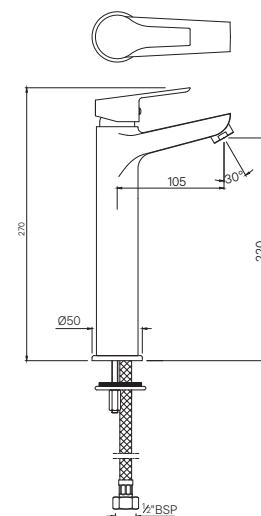

ASPIRE

Single Lever

BASIN

APR-101011NB

Single Lever Basin Mixer without Pop-up Waste with 450 mm Long Braided Hoses
MRP: Rs. 3,700

APR-101051B

Single Lever Basin Mixer with Pop-up Waste with 450mm Long Braided Hoses
MRP: Rs. 4,600

APR-101005NB

Single Lever Tall Boy without Pop-up Waste System, with 600mm Long Braided Hoses
MRP: Rs. 5,150