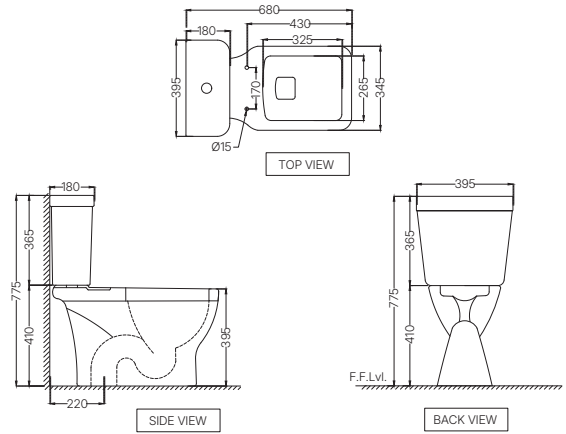

AIS-WHT-101751P180SPPSMZ
Bowl With Cistern For Coupled WC With PP Soft Close Slim Seat Cover, Hinges, Dual Flush Cistern Fitting, Fixing Accessories And Accessories Set, Size: 395x680x775 mm, P Trap-180 mm
MRP: Rs. 8,150