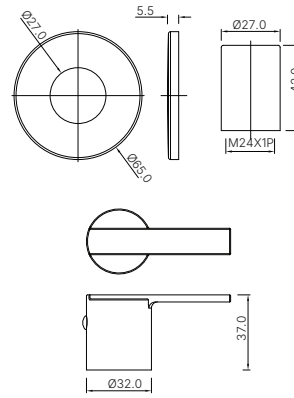

ORIAN

ORI-109053
Angular Stop Cock with Wall Flange
MRP: Rs. 1,050

ORI-109057
Angular Stop Cock with Wall Flange
MRP: Rs. 800

ORI-109067
2-Way Angular Stop Cock with Wall Flange
MRP: Rs. 1,825

ORIAN

ORI-109069K
Exposed part kit of Concealed Stop Cock with fitting sleeve, operating lever & Adjustable Wall Flange (Compatible with ALE-069R, ALE-069L, ALE-099R or ALE-099L)
MRP: Rs. 550