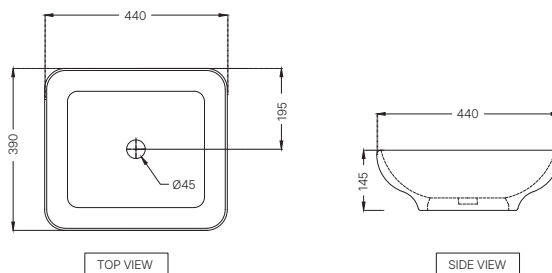

ASPIRE

AIS-WHT-101153
Wall Mounted Bidet With Fixing Accessories,
Size: 350x510x360 mm
MRP: Rs. 4,200

AIS-WHT-101903
Table Top Basin,
Size: 440x390x145 mm
MRP: Rs. 3,100