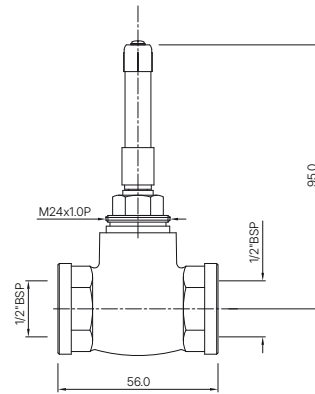

ALE-099L

Reduced body of concealed stop cock Hot Only suitable for 20mm Pipe line with spindle extension & plastic protection cap (without Exposed Parts)
MRP: Rs. 900