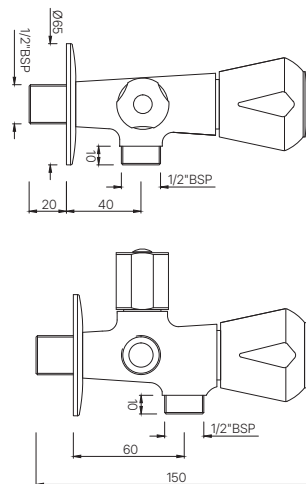

2-Way Bib Cock with Wall Flange
MRP: Rs. 1,825

MARVEL

MQT-513BKN
 Stop Cock, Female End
 MRP: Rs. 1,100

MQT-526NKN
 Basin Inlet Connection (Angle Valve)
 MRP: Rs. 950

MQT-526AFKN
 2-Way Angle Valve with Wall Flange
 Also available MQT-526AKN
 2 Way Angle Valve
 MRP: Rs. 1,650/1,600