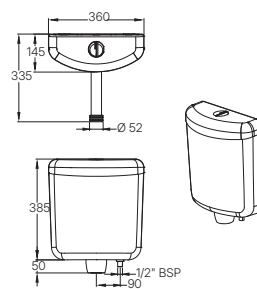

ESH-WHT-184AN

Wall Hung Cistern with 39mm Drainage L-bend & Extension Pipe with Gasket, O-ring & Installation Kit (Top Cover with Ledge)
MRP: 1,800