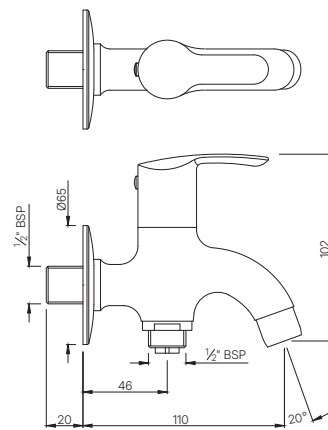

COS-103357

Sink Cock with Swinging Spout
(Wall Mounted Model) with Wall Flange
MRP: Rs. 2,450

COSMO

TAPS

COS-103037
Bib Cock with Wall Flange
MRP: Rs. 1,375

COS-103041
2-Way Bib Cock with Wall Flange
MRP: Rs. 1,550