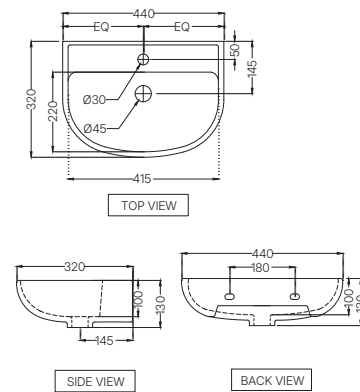

ECS-WHT-251
Urinal With Fixing Accessories,
Size: 310X265X450 mm
MRP: Rs. 1,575