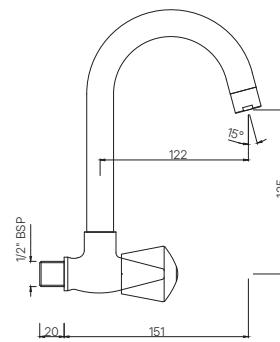

TROPICAL

KITCHEN

TQT-521S

Sink Mixer with Swinging Pipe Spout
(Wall Mounted Model)
MRP: Rs. 4,150

TQT-527S

Sink Mixer with Swinging Pipe Spout
(Table Mounted Model)
MRP: Rs. 3,700

TQT-522S

Sink Cock with Swinging Pipe Spout
(Wall Mounted Model)
MRP: Rs. 2,025