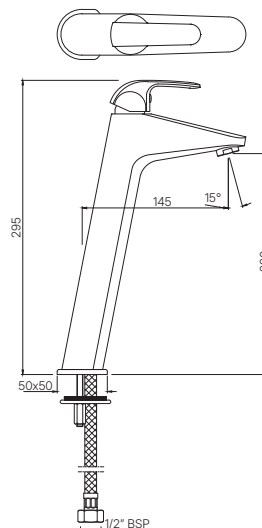

ORBIT

Single Lever

BASIN

ORB-105011B

Single Lever Basin Mixer without PopUp Waste
with 450mm Long Braided Hoses
MRP: Rs. 3,850

ORB-105051B

Single Lever Basin Mixer with PopUp Waste
with 450mm Long Braided Hoses
MRP: Rs. 4,750

ORB-105005B

Single Lever Tall Boy without PopUp Waste
System, with 600mm Long Braided Hoses
MRP: Rs. 5,250