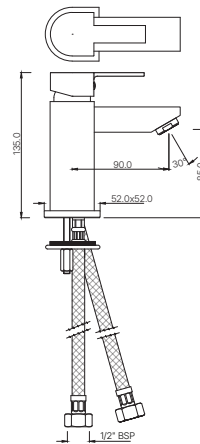

KIO

SINGLE LEVER

KIO

Single Lever

BASIN

KIO-111011B
Single Lever Basin Mixer without Popup
Waste with 450mm Long Braided Hose
MRP: Rs.4,900

KIO-111051B
Single Lever Basin Mixer with Popup
Waste with 450mm Long Braided Hoses
MRP: Rs. 5,800