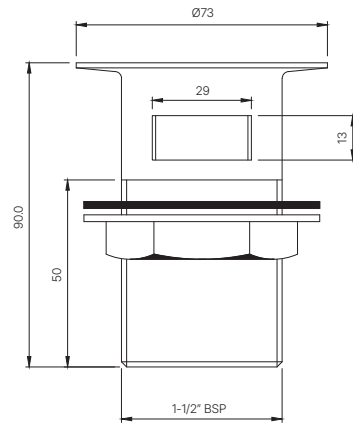

ALE-544NFT
Waste Coupling Full Thread, 32 mm
Also available ALE-544NHT Waste Coupling Half Thread, 32 mm
MRP: Rs. 600/600