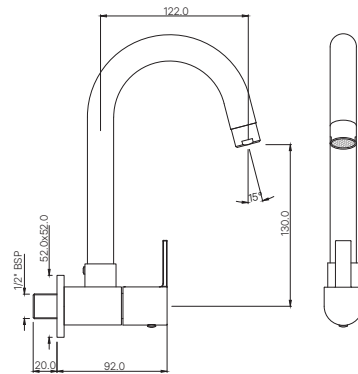

KITCHEN

KIO-111309
 Sink Mixer with Swinging Spout (Wall Mounted Model) with Connecting Legs & Wall Flanges
 MRP: Rs. 4,550

KIO

KIO-111347
Sink Cock with Swinging Spout
(Wall Mounted Model) with Wall Flange
MRP: Rs. 2,225