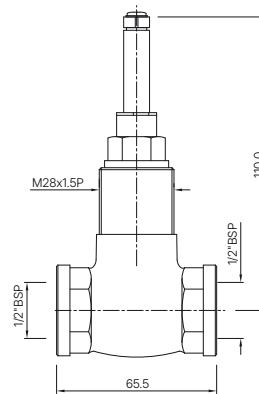

ALE-514CFTC
Heavy body of concealed stop cock suitable for 20mm Pipe line with spindle extension & plastic protection cap (without Exposed Parts)
MRP: Rs. 1,175