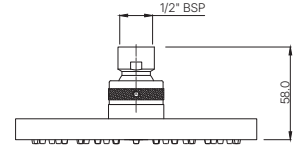

EOS-443

Overhead Shower 152X152 mm Square Shape Single Flow (ABS Body & Face Plate Chrome Plated) with Rubit Cleaning System
MRP: Rs. 1,425

SHOWERS

EOS-447
Overhead Shower 152mm Round Shape Single Flow
(ABS Body & Face Plate Chrome Plated)
with Rubit Cleaning System
MRP: Rs. 1,425