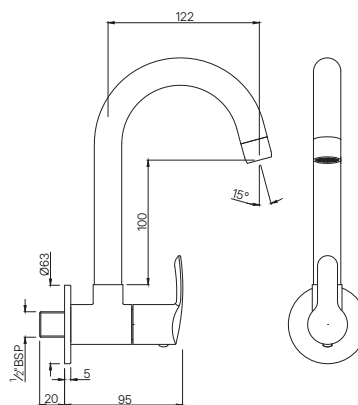

COS-103357

Sink Cock with Swinging Spout
(Wall Mounted Model) with Wall Flange
MRP: Rs. 2,450