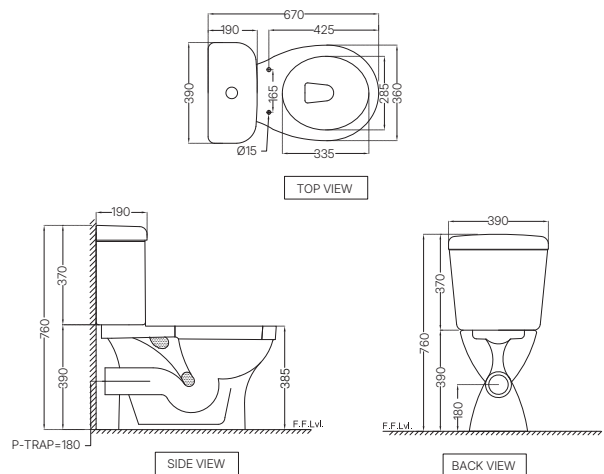

ECS-WHT-751P180SPPZ

Bowl With Cistern For Coupled WC With PP Soft Close Seat Cover, Hinges, Dual Flush Cistern Fitting, Fixing Accessories And Accessories Set, Size: 390x670x760 mm, P Trap- 180 mm
MRP: Rs. 6,450