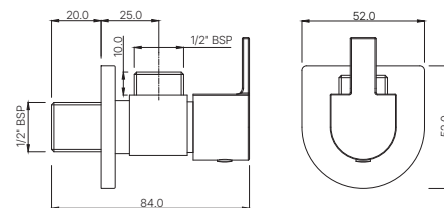

KIO

KIO-111107
Long Body Bib Cock with Wall Flange
MRP: Rs. 2,100