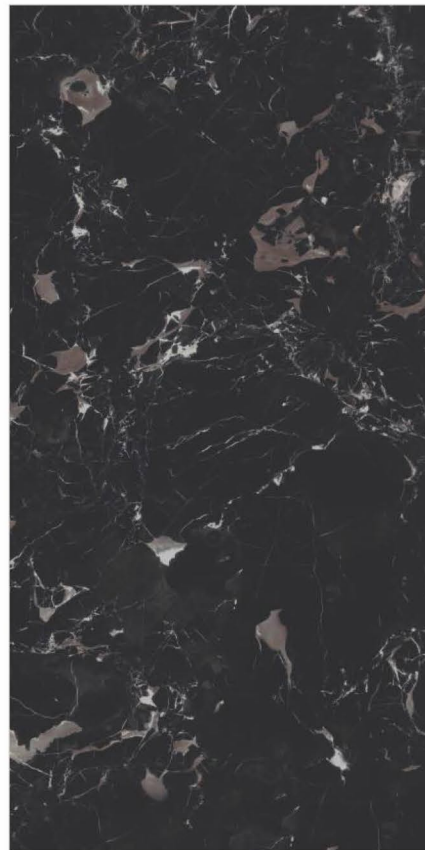

Cosmos Silver

6 - R