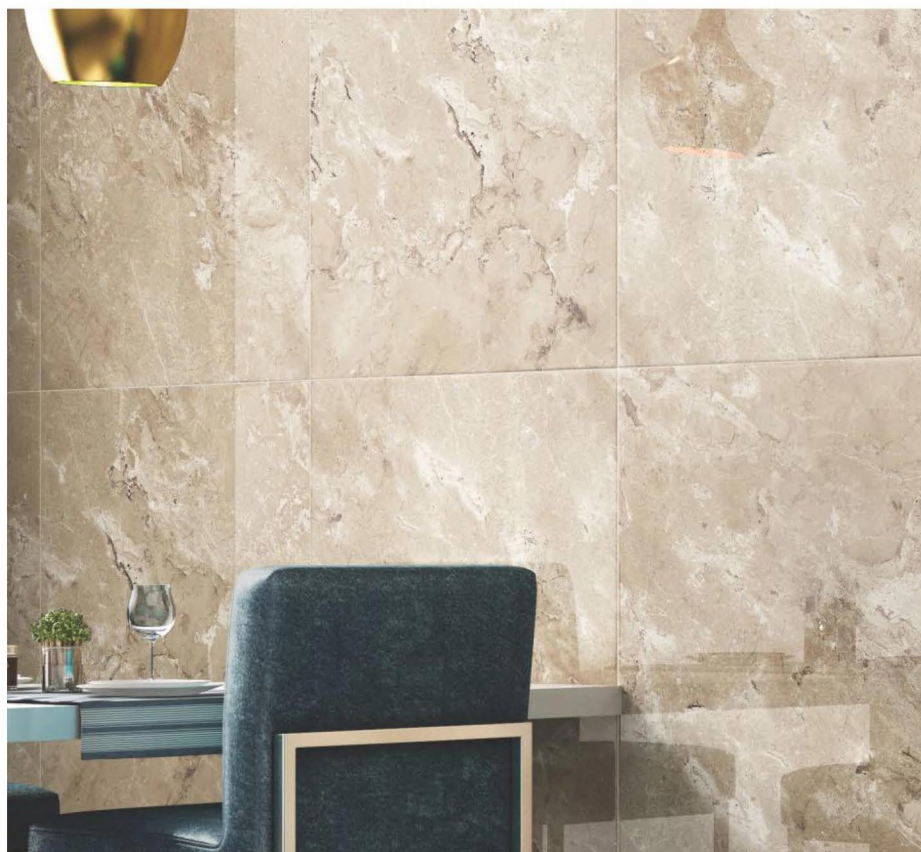

CLOSE UP VIEW OF CASTANO HONEY