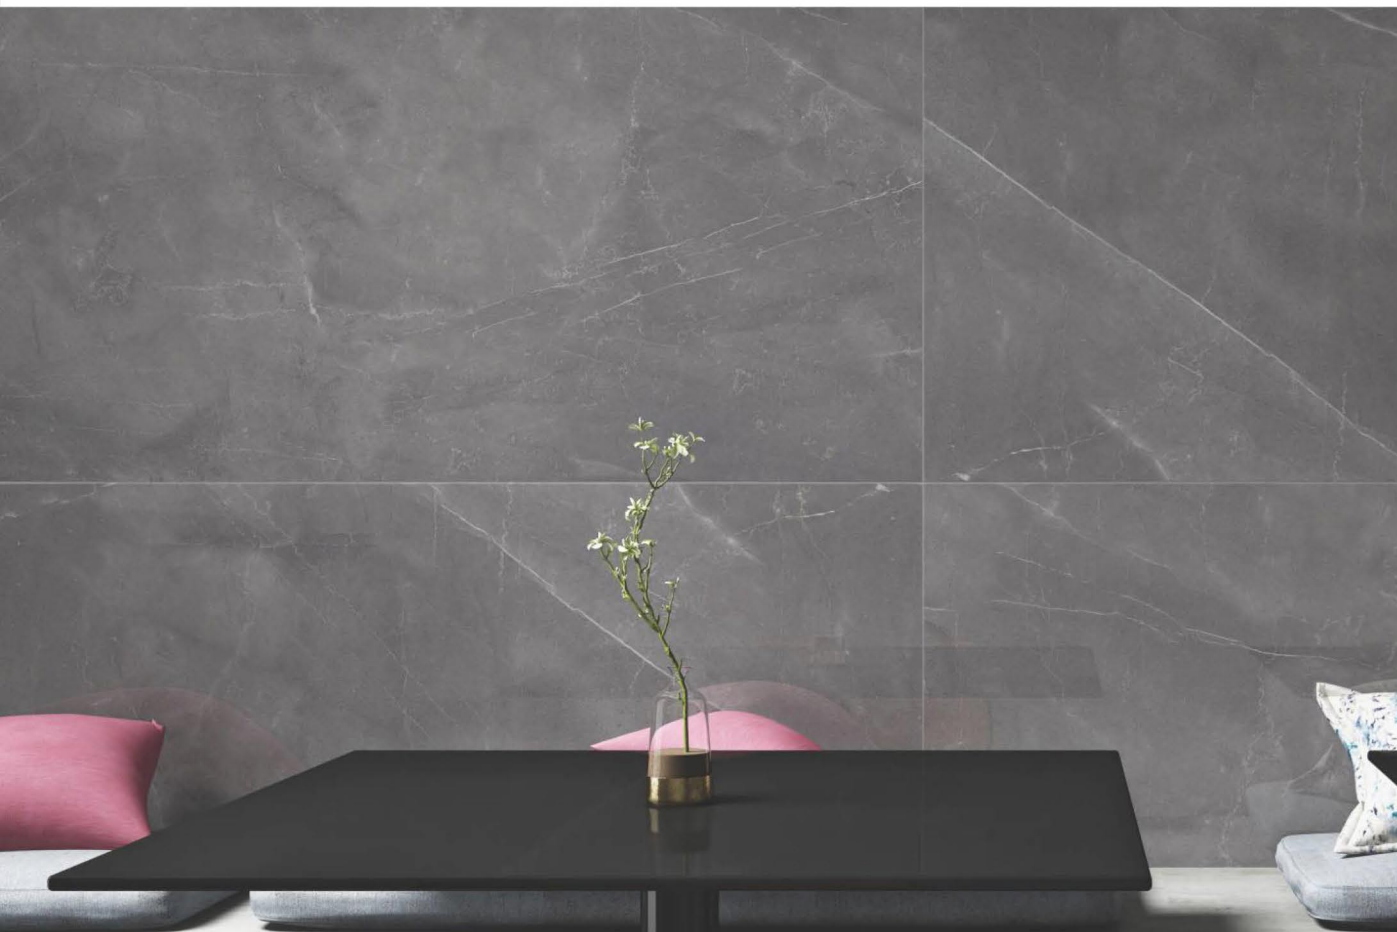

Sizes

800x1600mm

600x1200mm

Finish

- GLOSSY
- HIGH GLOSS
- VELVET

5 - R

5 - R

5 - R