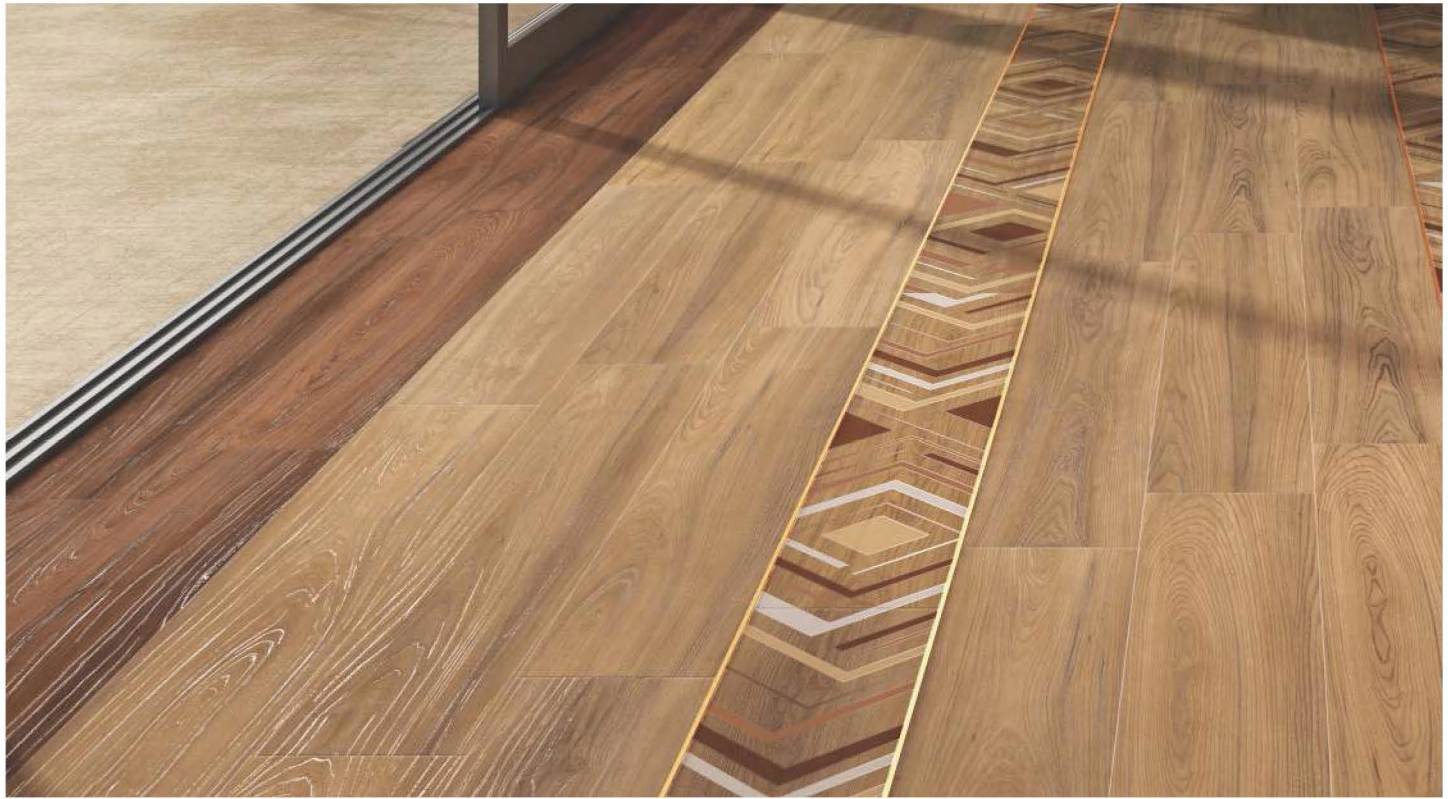

Size

195x
1200mm

Finish

- RUSTIC CARVING
- SPREAD SPARKLE

9 - R

3 - R