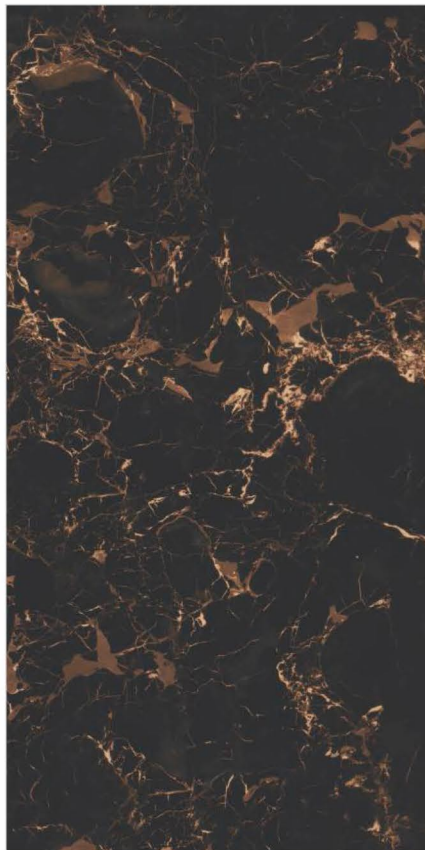

Zesty Aqua 12-R

Zesty Stream & Aqua Decor
600x1200mm | Finish - Glossy & High Gloss

Zesty Aqua
600x1200mm | Finish - High Gloss

[Click Here](#)

Size

600x1200mm

Finish

- HIGH GLOSS
(BLACK PANTHER)