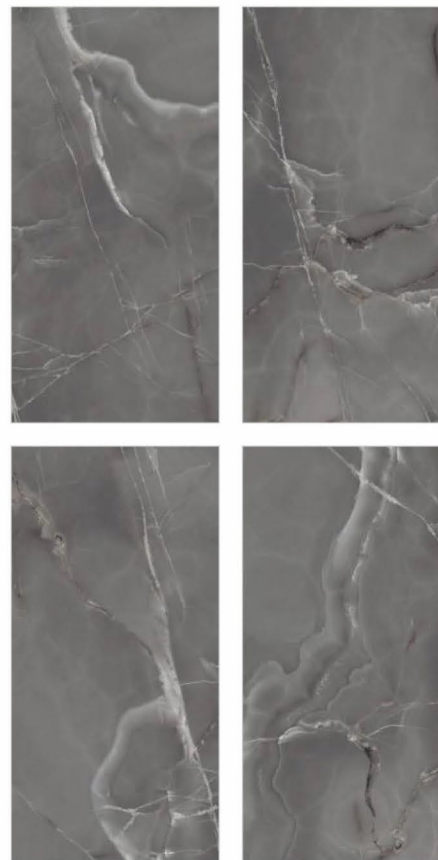

4 - R

WALL

Onyx Prime Viola | Size - 600x1200mm | Finish - High Gloss

Scan for
360° view

Size

600x1200mm

Finish

- HIGH GLOSS
(BLACK PANTHER)