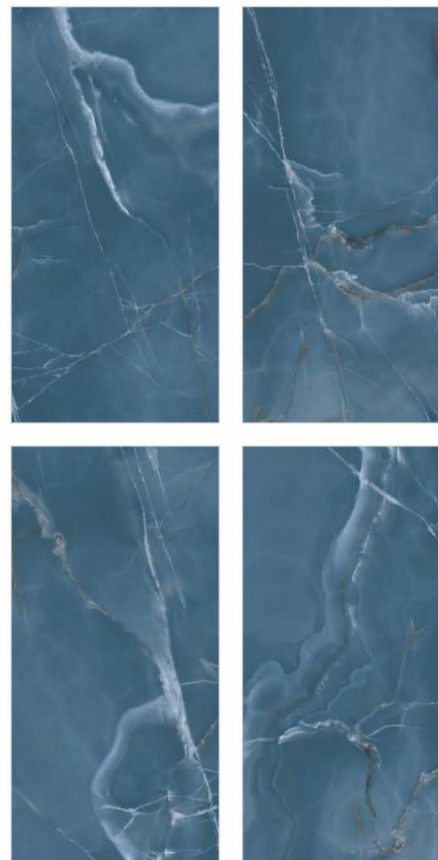

WALL : Lambert Gold | Size - 600x1200mm | Finish - High Gloss (Black Panther)

FLOOR : Soul Crema | Size - 600x1200mm | Finish - Glossy

Scan for
360° view

Size

600x1200mm

Finish

- HIGH GLOSS
(BLACK PANTHER)

Onyx Prime Viola