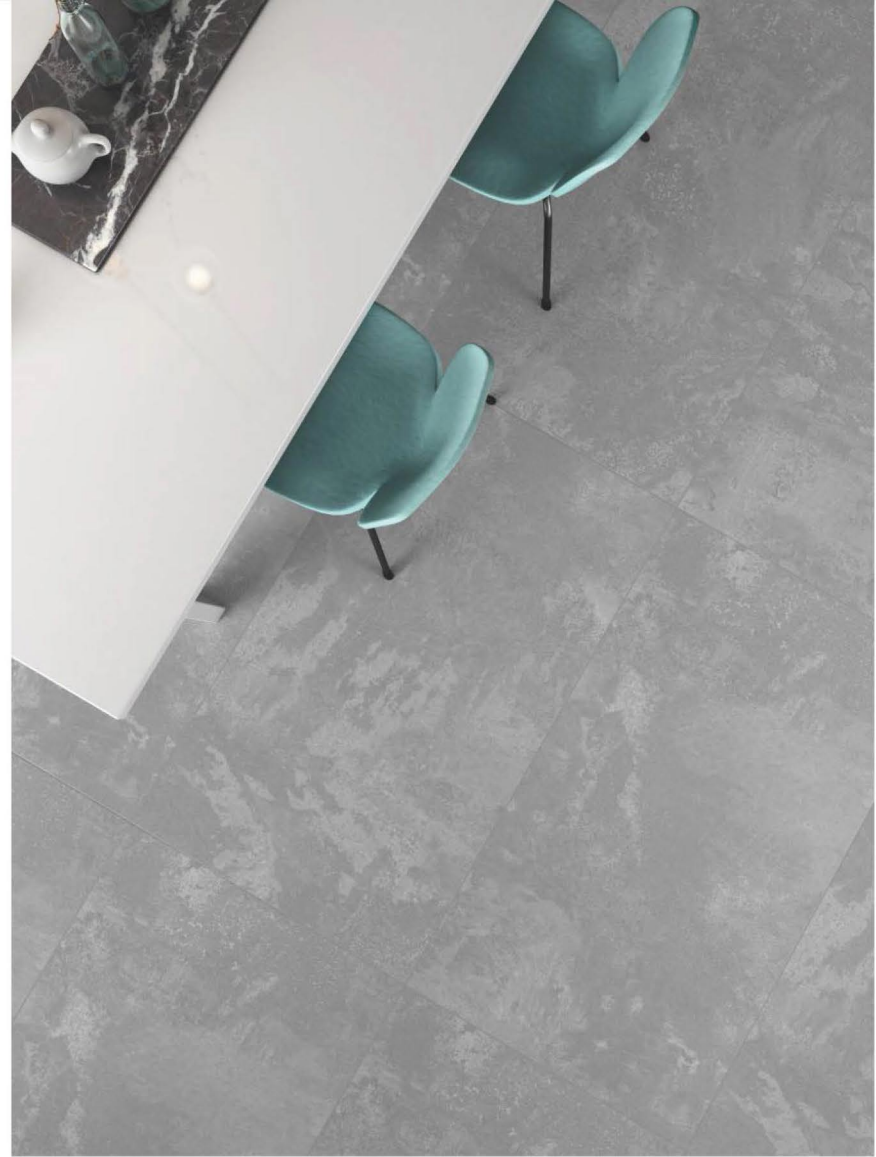

COLOURED
BODY

Finish

- SAND

Stonella Smooth Flow

FLOOR : Stonella Steel Grey
Size - 600x1200mm | Finish - Sand

WALL :
Stonella Smooth Flow | Size - 298x298mm*(mosaic) | Finish - Sand
Stonella Smooth Flow | Size - 600x1200mm | Finish - Sand

FLOOR : Stonella Steel Grey | Size - 600x1200mm | Finish - Sand