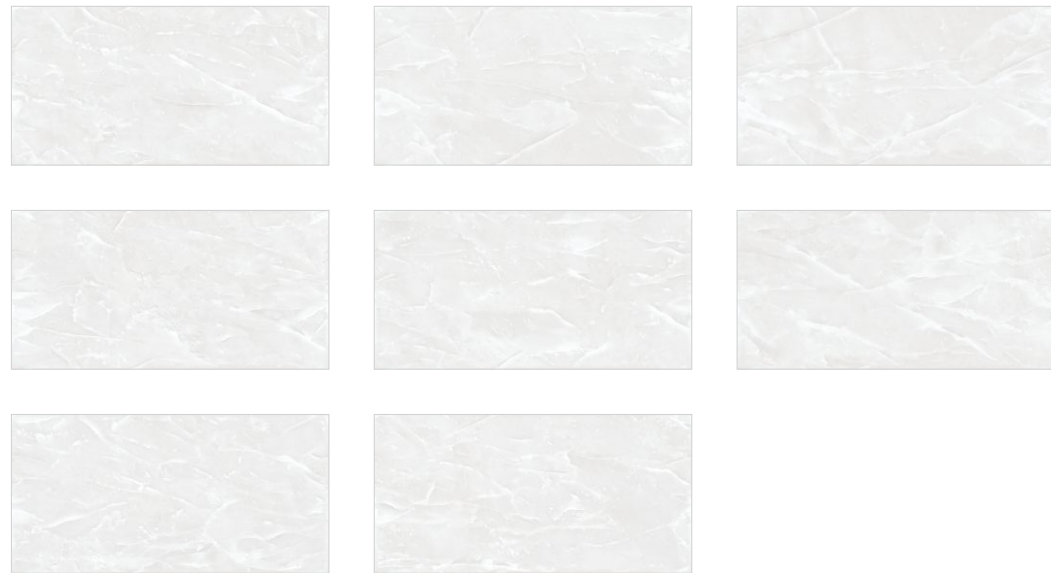

Dining | Arena

Onyx Ultra
600x1200mm | Finish - Lush Plus

Onyx Ultra
600x1200mm | Finish - Lush Plus

Click Here

← Click for the Index

ONYX ULTRA

8 - Random Faces

Sizes