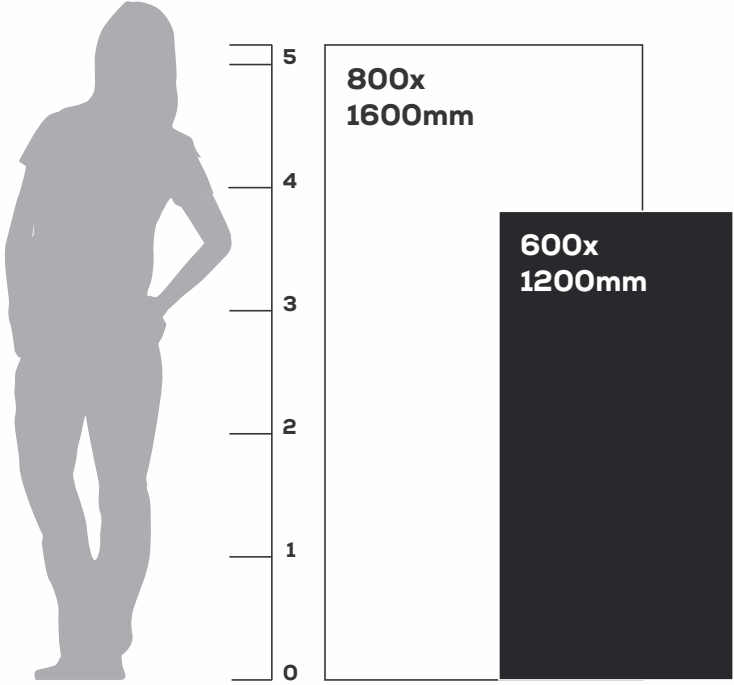

Bringing majestic allure of elegance to your space with our transformative surfaces that add magnifying beauty to your space.

Set a grandeur of excellence with our dynamic 600x1200mm & 800x1600mm surfaces that add pieces of inspiration to your space with their classic beauty and innate appearance. Crafted with precision, these surfaces have been formed to enhance the ambiance of your space.