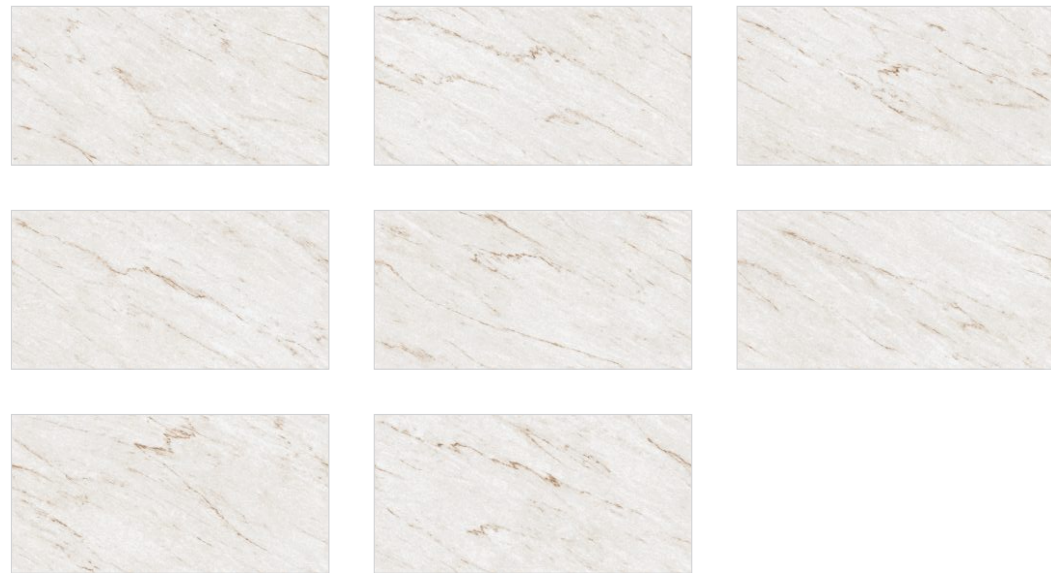

Rejuvi
|
nation

Ferrior Pale Sisal Decor
600x1200mm | Finish - Lush Plus

Ferrior Pale Sisal
600x1200mm | Finish - Lush Plus

Click Here

Click for the Index

FERIOR PALE SISAL

8 - Random Faces

Sizes