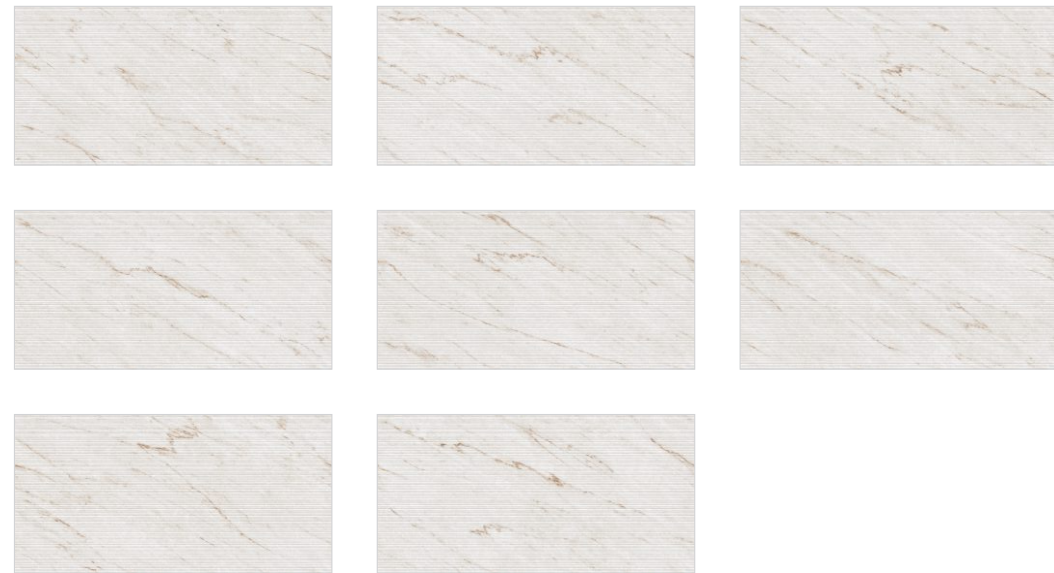

Surface

800x1600mm
Random - 4

600x1200mm
Random - 8

Lush Plus

FERIOR PALE SISAL DECOR

8 - Random Faces

Size

Surface