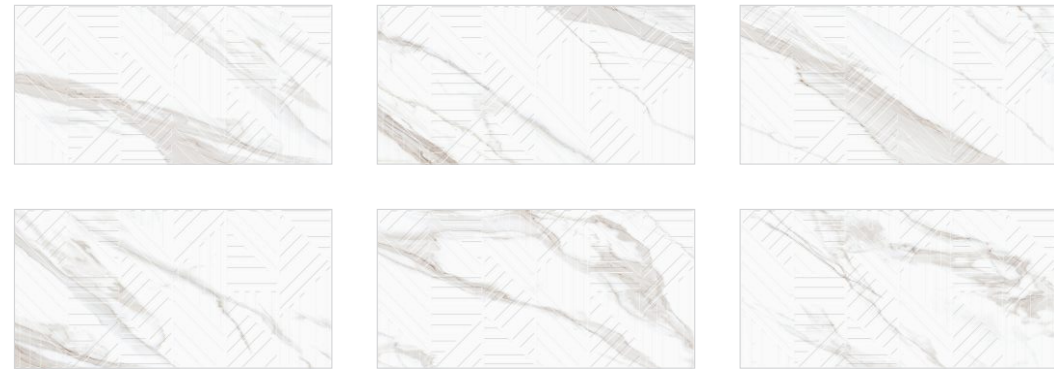

Surface

800x1600mm
Random - 4

600x1200mm
Random - 6

Lush

STATUARIO CHROMITE DECOR

6 - Random Faces

Size

Surface