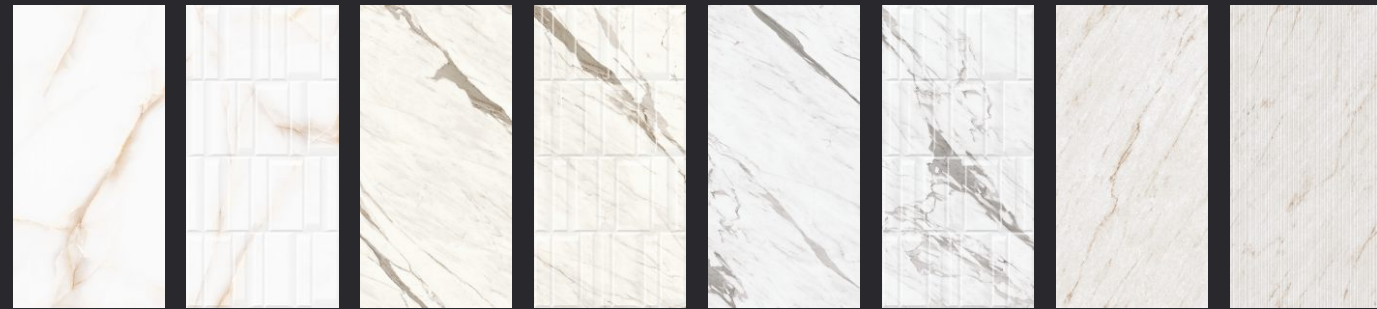

Colorfast

The use of high-pigment ink and ink-preserving agents makes the surfaces retain their color.

LUSH PLUS

SURFACE

600x1200mm

FORENZ GOLD FORENZ GOLD DECOR CALACATTA CLASICO CALACATTA CLASICO DECOR CALACATTA GREY CALACATTA GREY DECOR FERIOR PALE SISAL FERIOR PALE SISAL DECOR