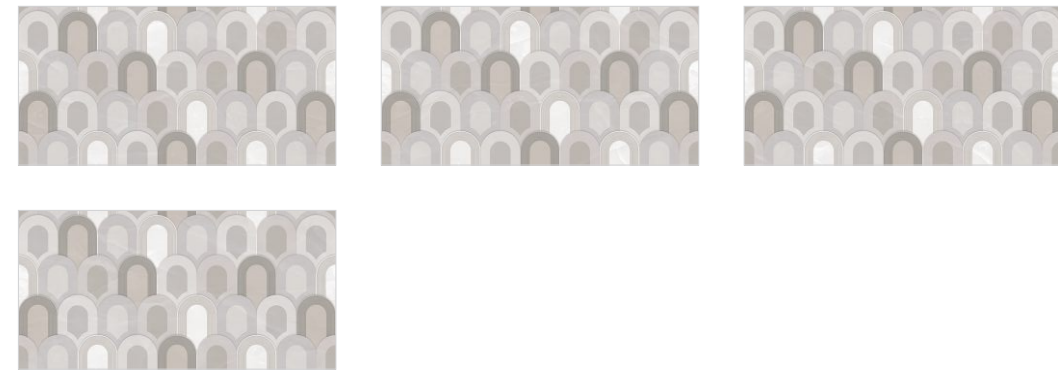

Surface

800x1600mm
Random - 5

600x1200mm
Random - 8

Lush Plus

ONYX ULTRA DECOR

4 - Random Faces

Size

Surface