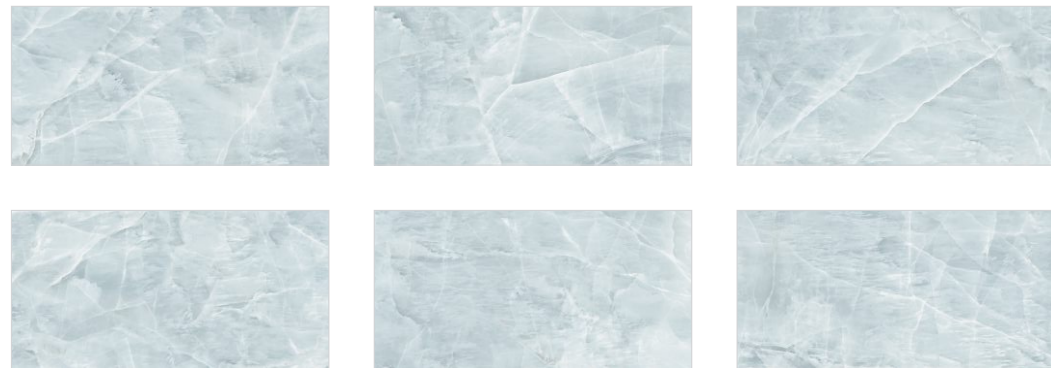

OPAL MINT BLUE

6 - Random Faces

Sizes

Surface

800x1600mm
Random - 4

600x1200mm
Random - 6

Lush Plus