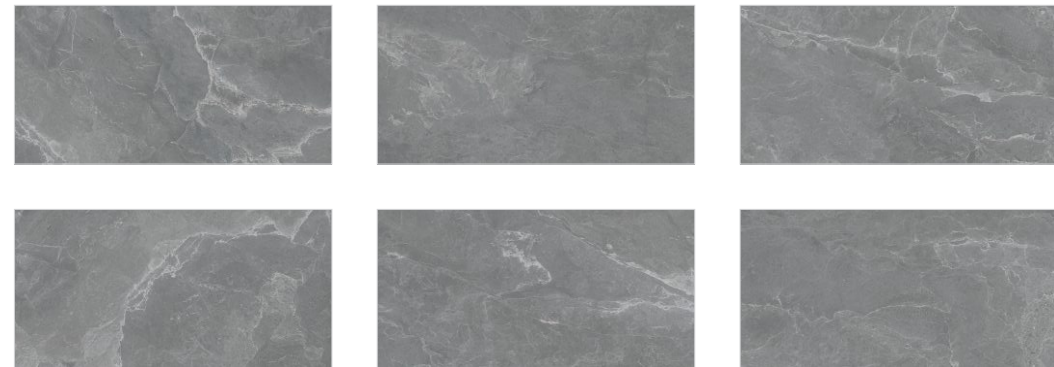

Size

Surface

Lush Plus

600x1200mm

LINSEY GREY

6 - Random Faces

Size

Surface