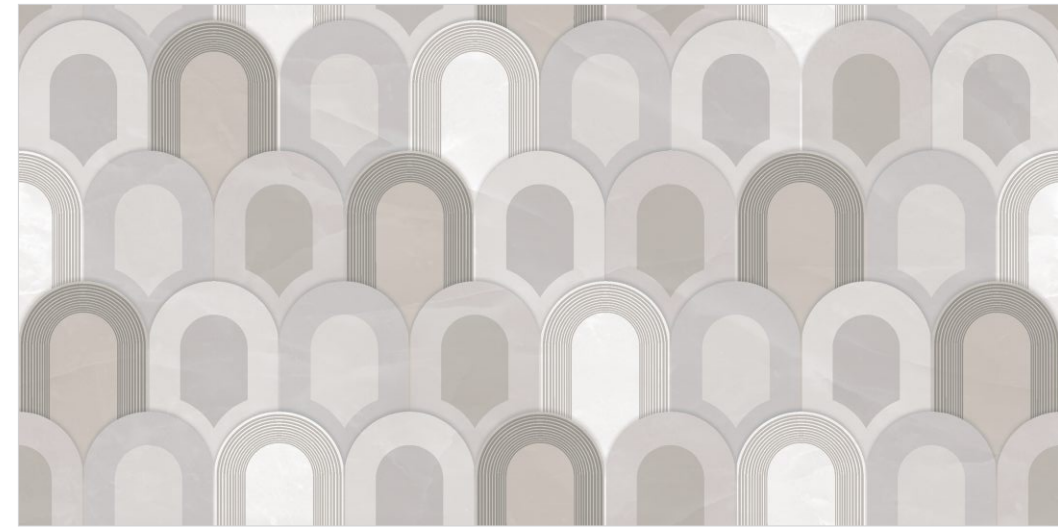

Surface

800x1600mm
Random - 5

600x1200mm
Random - 8

Lush Plus

ONYX ULTRA DECOR

4 - Random Faces

Size

Surface