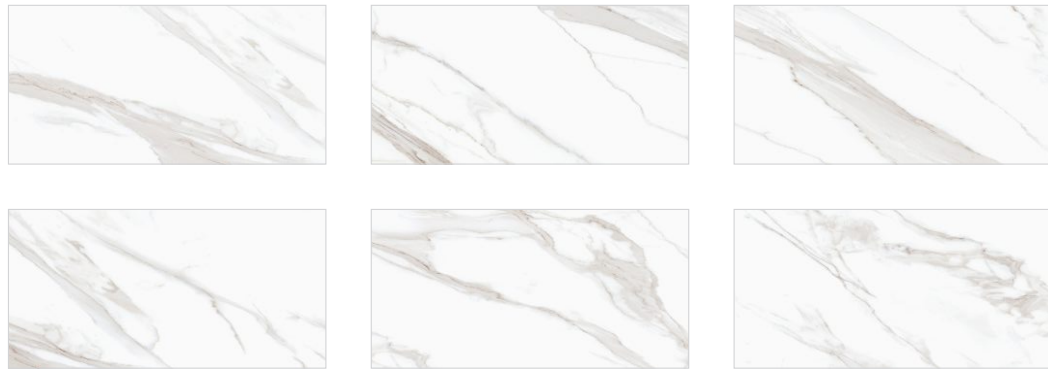

Gathering Room

Statuario Chromite Decor
600x1200mm | Finish - Lush

Statuario Chromite
600x1200mm | Finish - Lush

Click Here

Click for the Index

STATUARIO CHROMITE

6 - Random Faces

Sizes