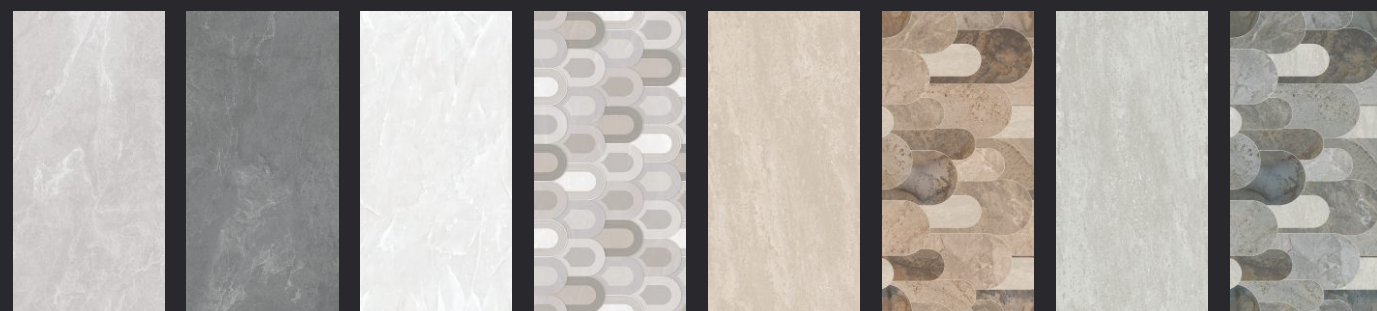

LINSEY BIANCO LINSEY GREY ONYX ULTRA ONYX ULTRA DECOR TYRA IVORY BLUSH TYRA IVORY BLUSH DECOR TYRA GREEN MIST TYRA GREEN MIST DECOR