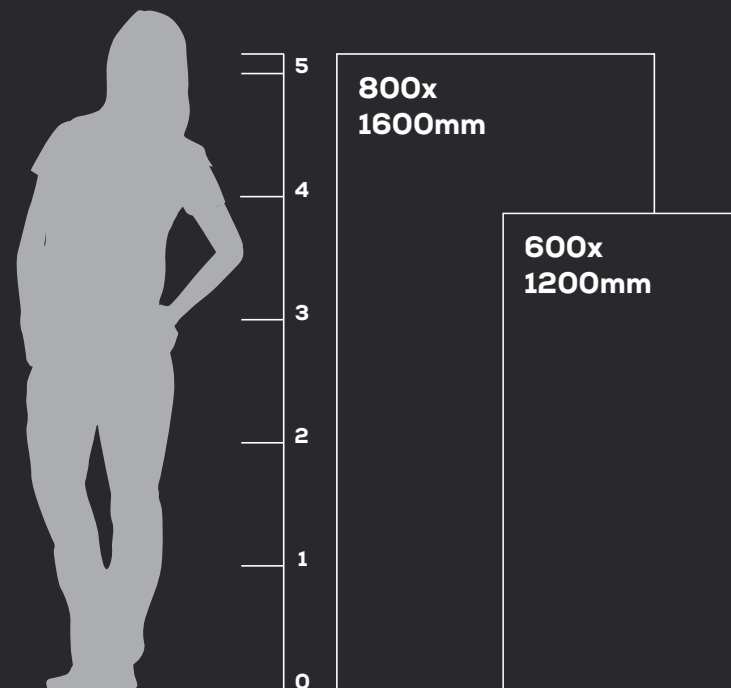

The Lush Plus finish is the essence of class and perfection with the artisanal luxury of carving details glowing and striking in the Lush surface taking surface experience to another level and setting a benchmark in the ceramic industry altogether. Both exclusive finishes are available in magnificent 800x1600mm and 600x1200mm size slabs.