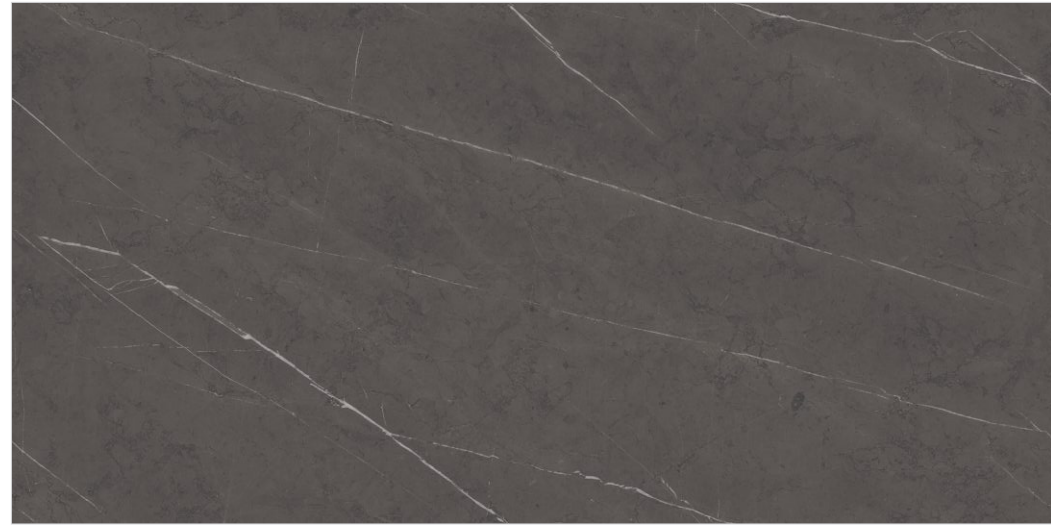

Rejuvenation Area

Clazzy Nero Decor
600x1200mm | Finish - Lush

Clazzy Nero
600x1200mm | Finish - Lush

Click Here

[← Click for the Index](#)

CLAZZY NERO

6 - Random Faces

Sizes