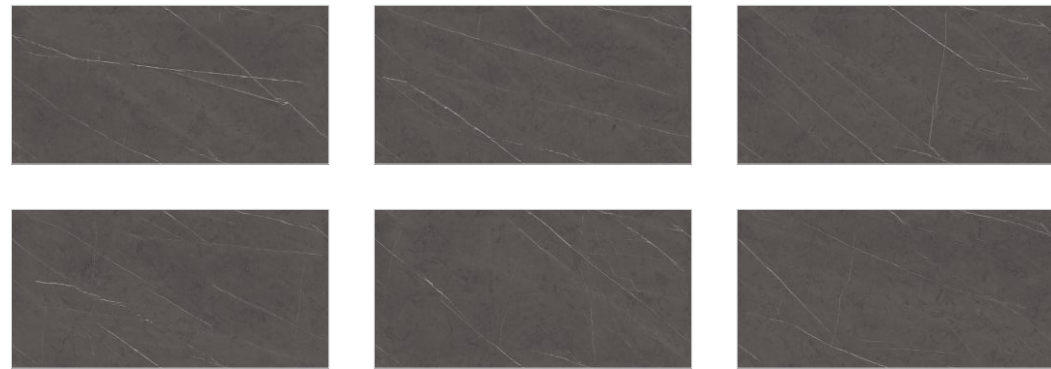

Rejuvenation Area

Clazzy Nero Decor
600x1200mm | Finish - Lush

Clazzy Nero
600x1200mm | Finish - Lush

Click Here

[← Click for the Index](#)

CLAZZY NERO

6 - Random Faces

Sizes