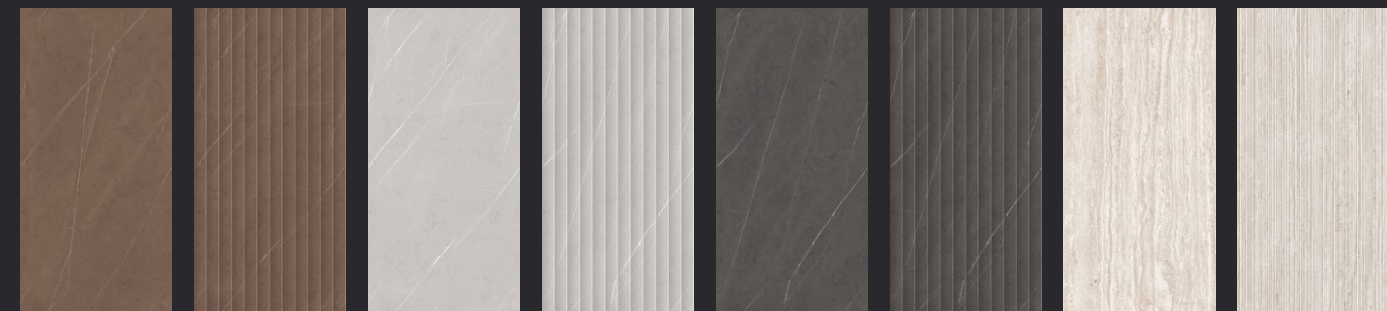

CLAZZY BROWN CLAZZY BROWN DECOR CLAZZY BIANCO CLAZZY BIANCO DECOR CLAZZY NERO CLAZZY NERO DECOR TRAVERTINE CREMA TRAVERTINE CREMA DECOR