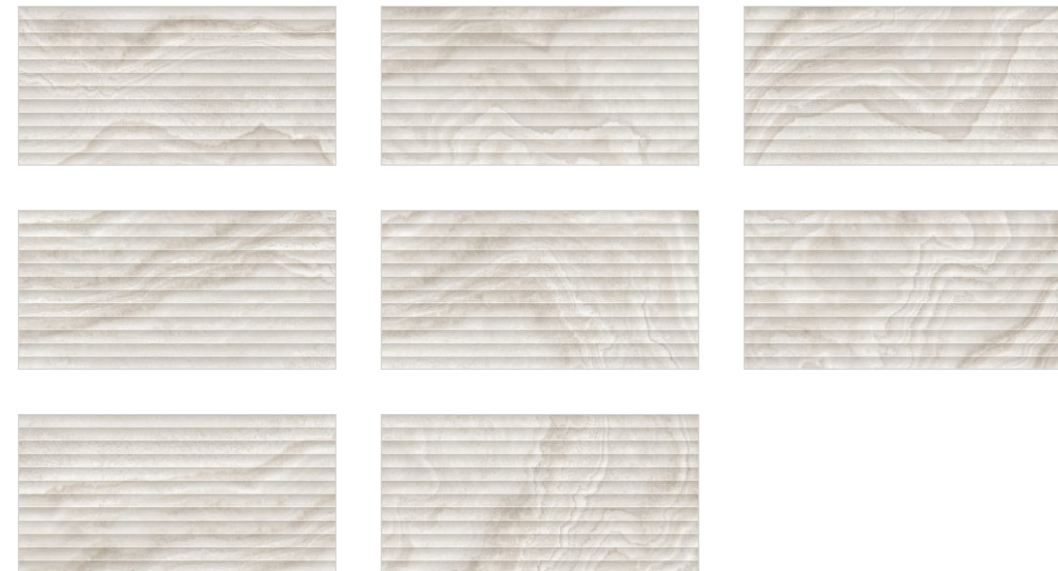

Surface

800x1600mm
Random - 5

600x1200mm
Random - 8

Lush

BELFINO SILVER MINE DECOR

8 - Random Faces

Size

Surface