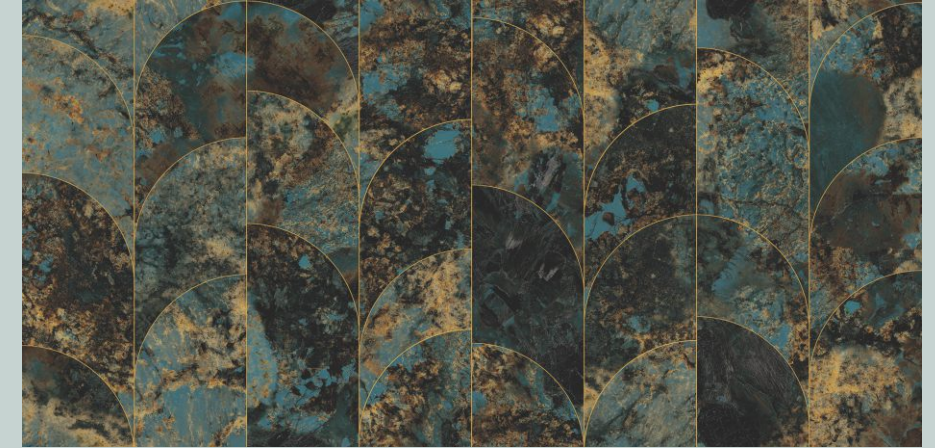

# Classic Café

Size

600x1200mm

Decorative  
Designs

Notturmo Aqua Decor

Surface: **High Gloss**

Notturmo Aqua

Surface: **High Gloss**