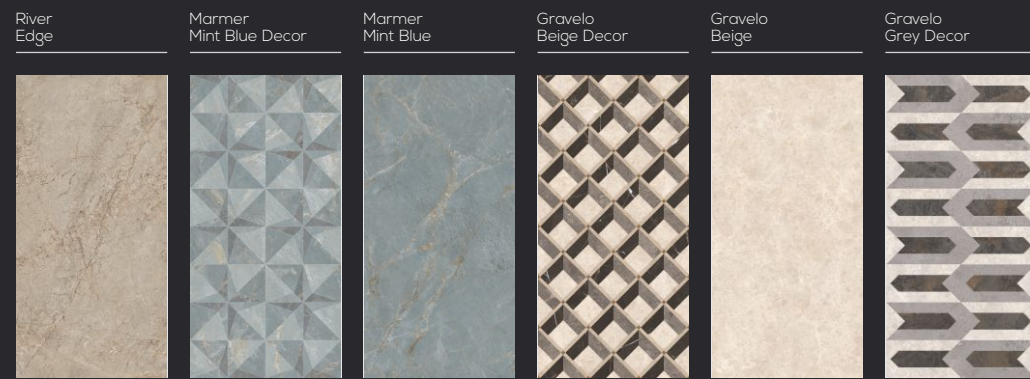

MERAKI

COLLECTION

600x1200mm

A design range that honors sophistication and masterfully blends in contemporary space design.