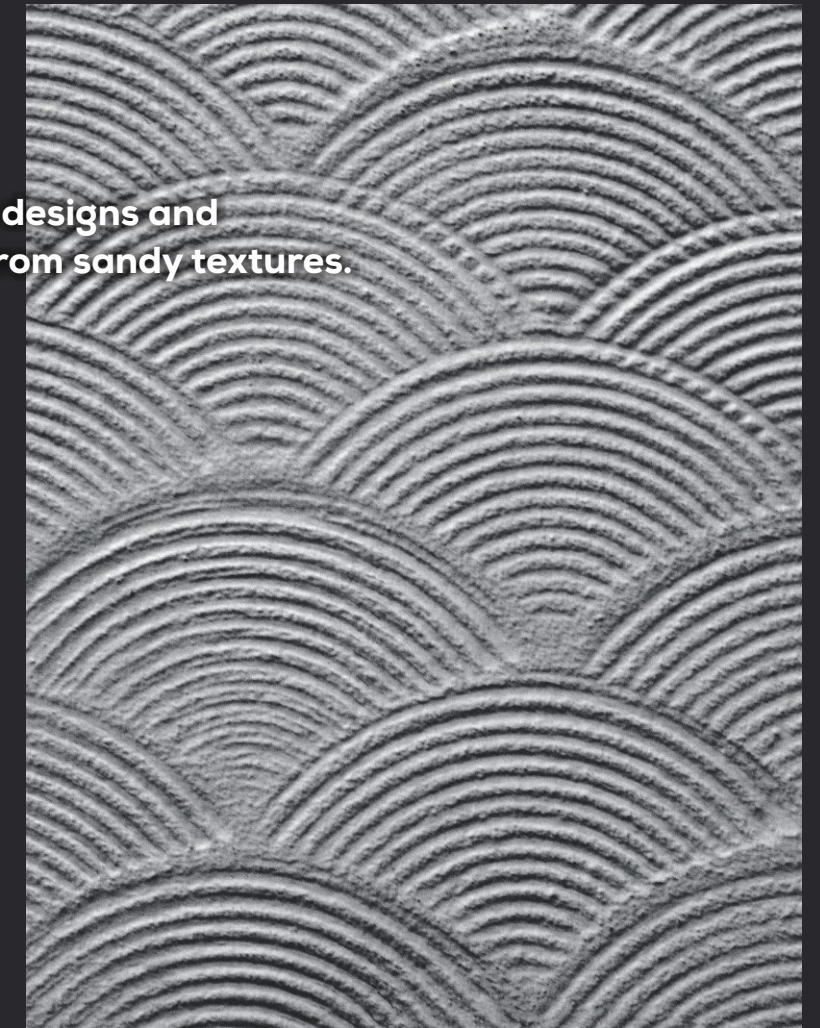

Opulence and tranquility, inspired by sandy terrains.

That sets apart the dynamic home decor landscape

Bring the beach tranquility into your abode with surfaces from Colortile, designed with inspiration from sand patterns. Each piece captures the essence of serene coastal landscapes by combining the beauty of natural sand with modern design innovation. These textures are meant to add depth and character to any space, making them a perfect choice for those who want to stay connected to nature. Each design reflects meticulous detail, which creates a soothing experience. The subtle, earthy patterns create a masterpiece with various color palettes that enhance the overall aesthetic harmony of your interior. The neutral tones and organic patterns of these surfaces make them ideal for both modern and traditional decor styles.

They bring a warm and inviting ambiance to any space, making them versatile for various applications. The fusion of beauty and functionality truly sets these surfaces apart. The calming influence of these designs turns any space into a serene retreat. Colortile is here to redefine your living spaces with surfaces that are not only visually appealing but also built to last. Experience the perfect harmony of nature and innovation and let your home radiate the tranquil charm of sandy beaches.

High-end designs and serenity from sandy textures.