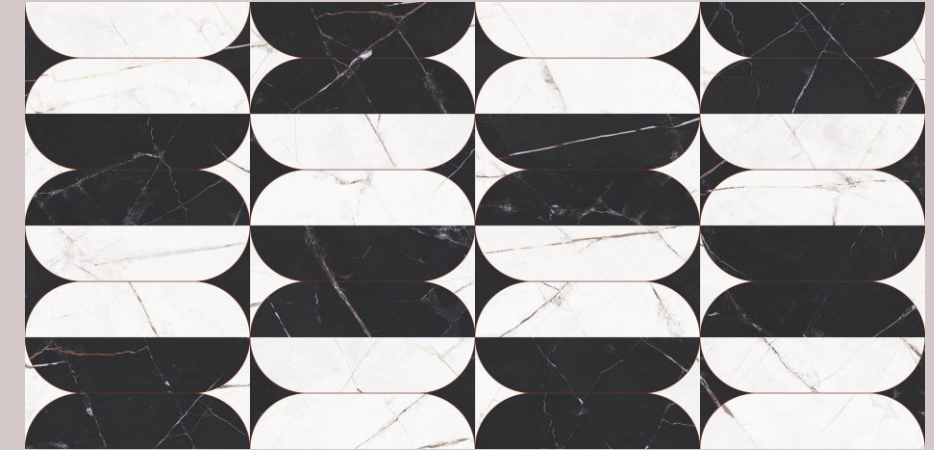

# Seating Space

Size

600x1200mm

Decorative  
Designs

Splendore Bianco Decor

Surface: **High Gloss**

Splendore Bianco

Surface: **Glossy**