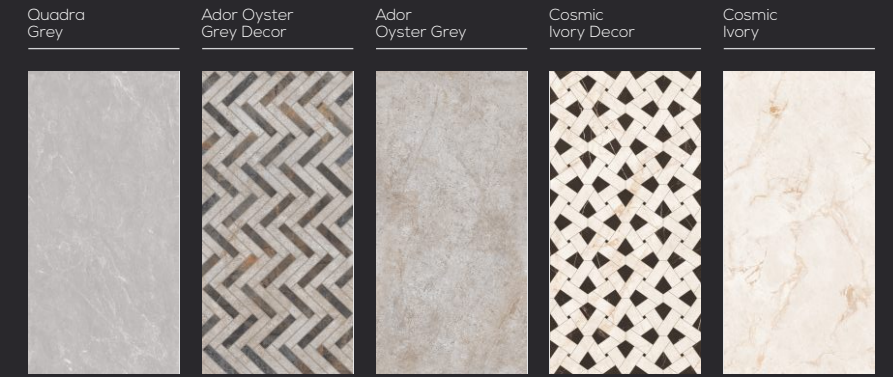

MERAKI

COLLECTION

600x1200mm

A design range that honors sophistication and masterfully blends in contemporary space design.