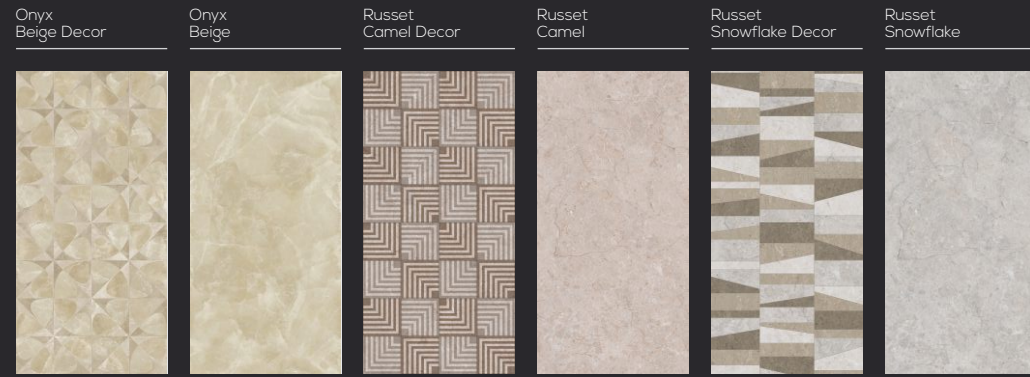

MERAKI

COLLECTION

600x1200mm

A design range that honors sophistication and masterfully blends in contemporary space design.