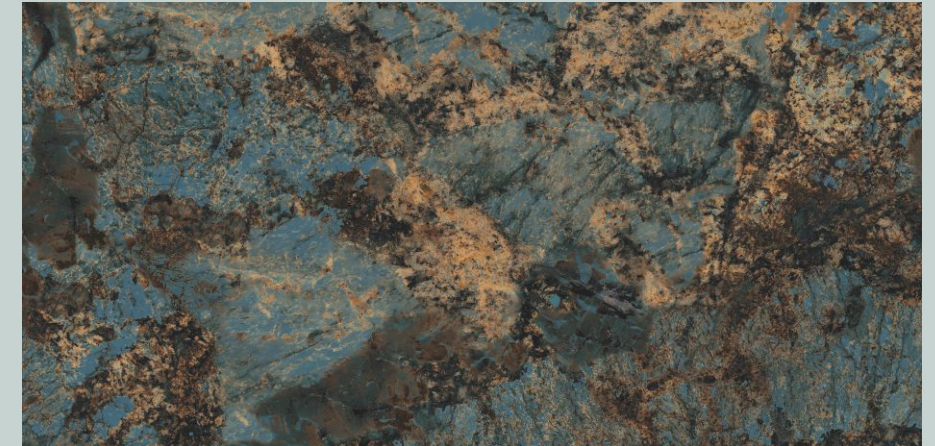

# Classic Café

Size

600x1200mm

Decorative  
Designs

Notturmo Aqua Decor

Surface: **High Gloss**

Notturmo Aqua

Surface: **High Gloss**