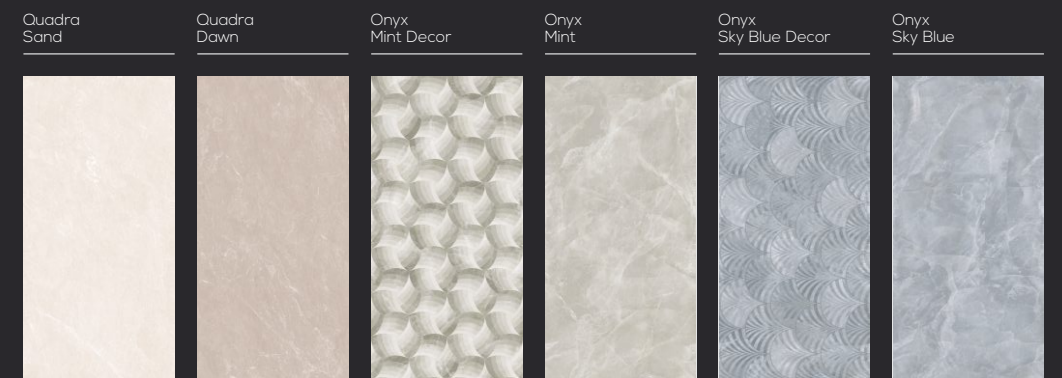

MERAKI

COLLECTION

600x1200mm