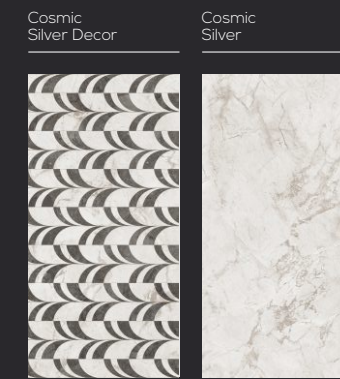

MERAKI

COLLECTION

600x1200mm

A design range that honors sophistication and masterfully blends in contemporary space design.