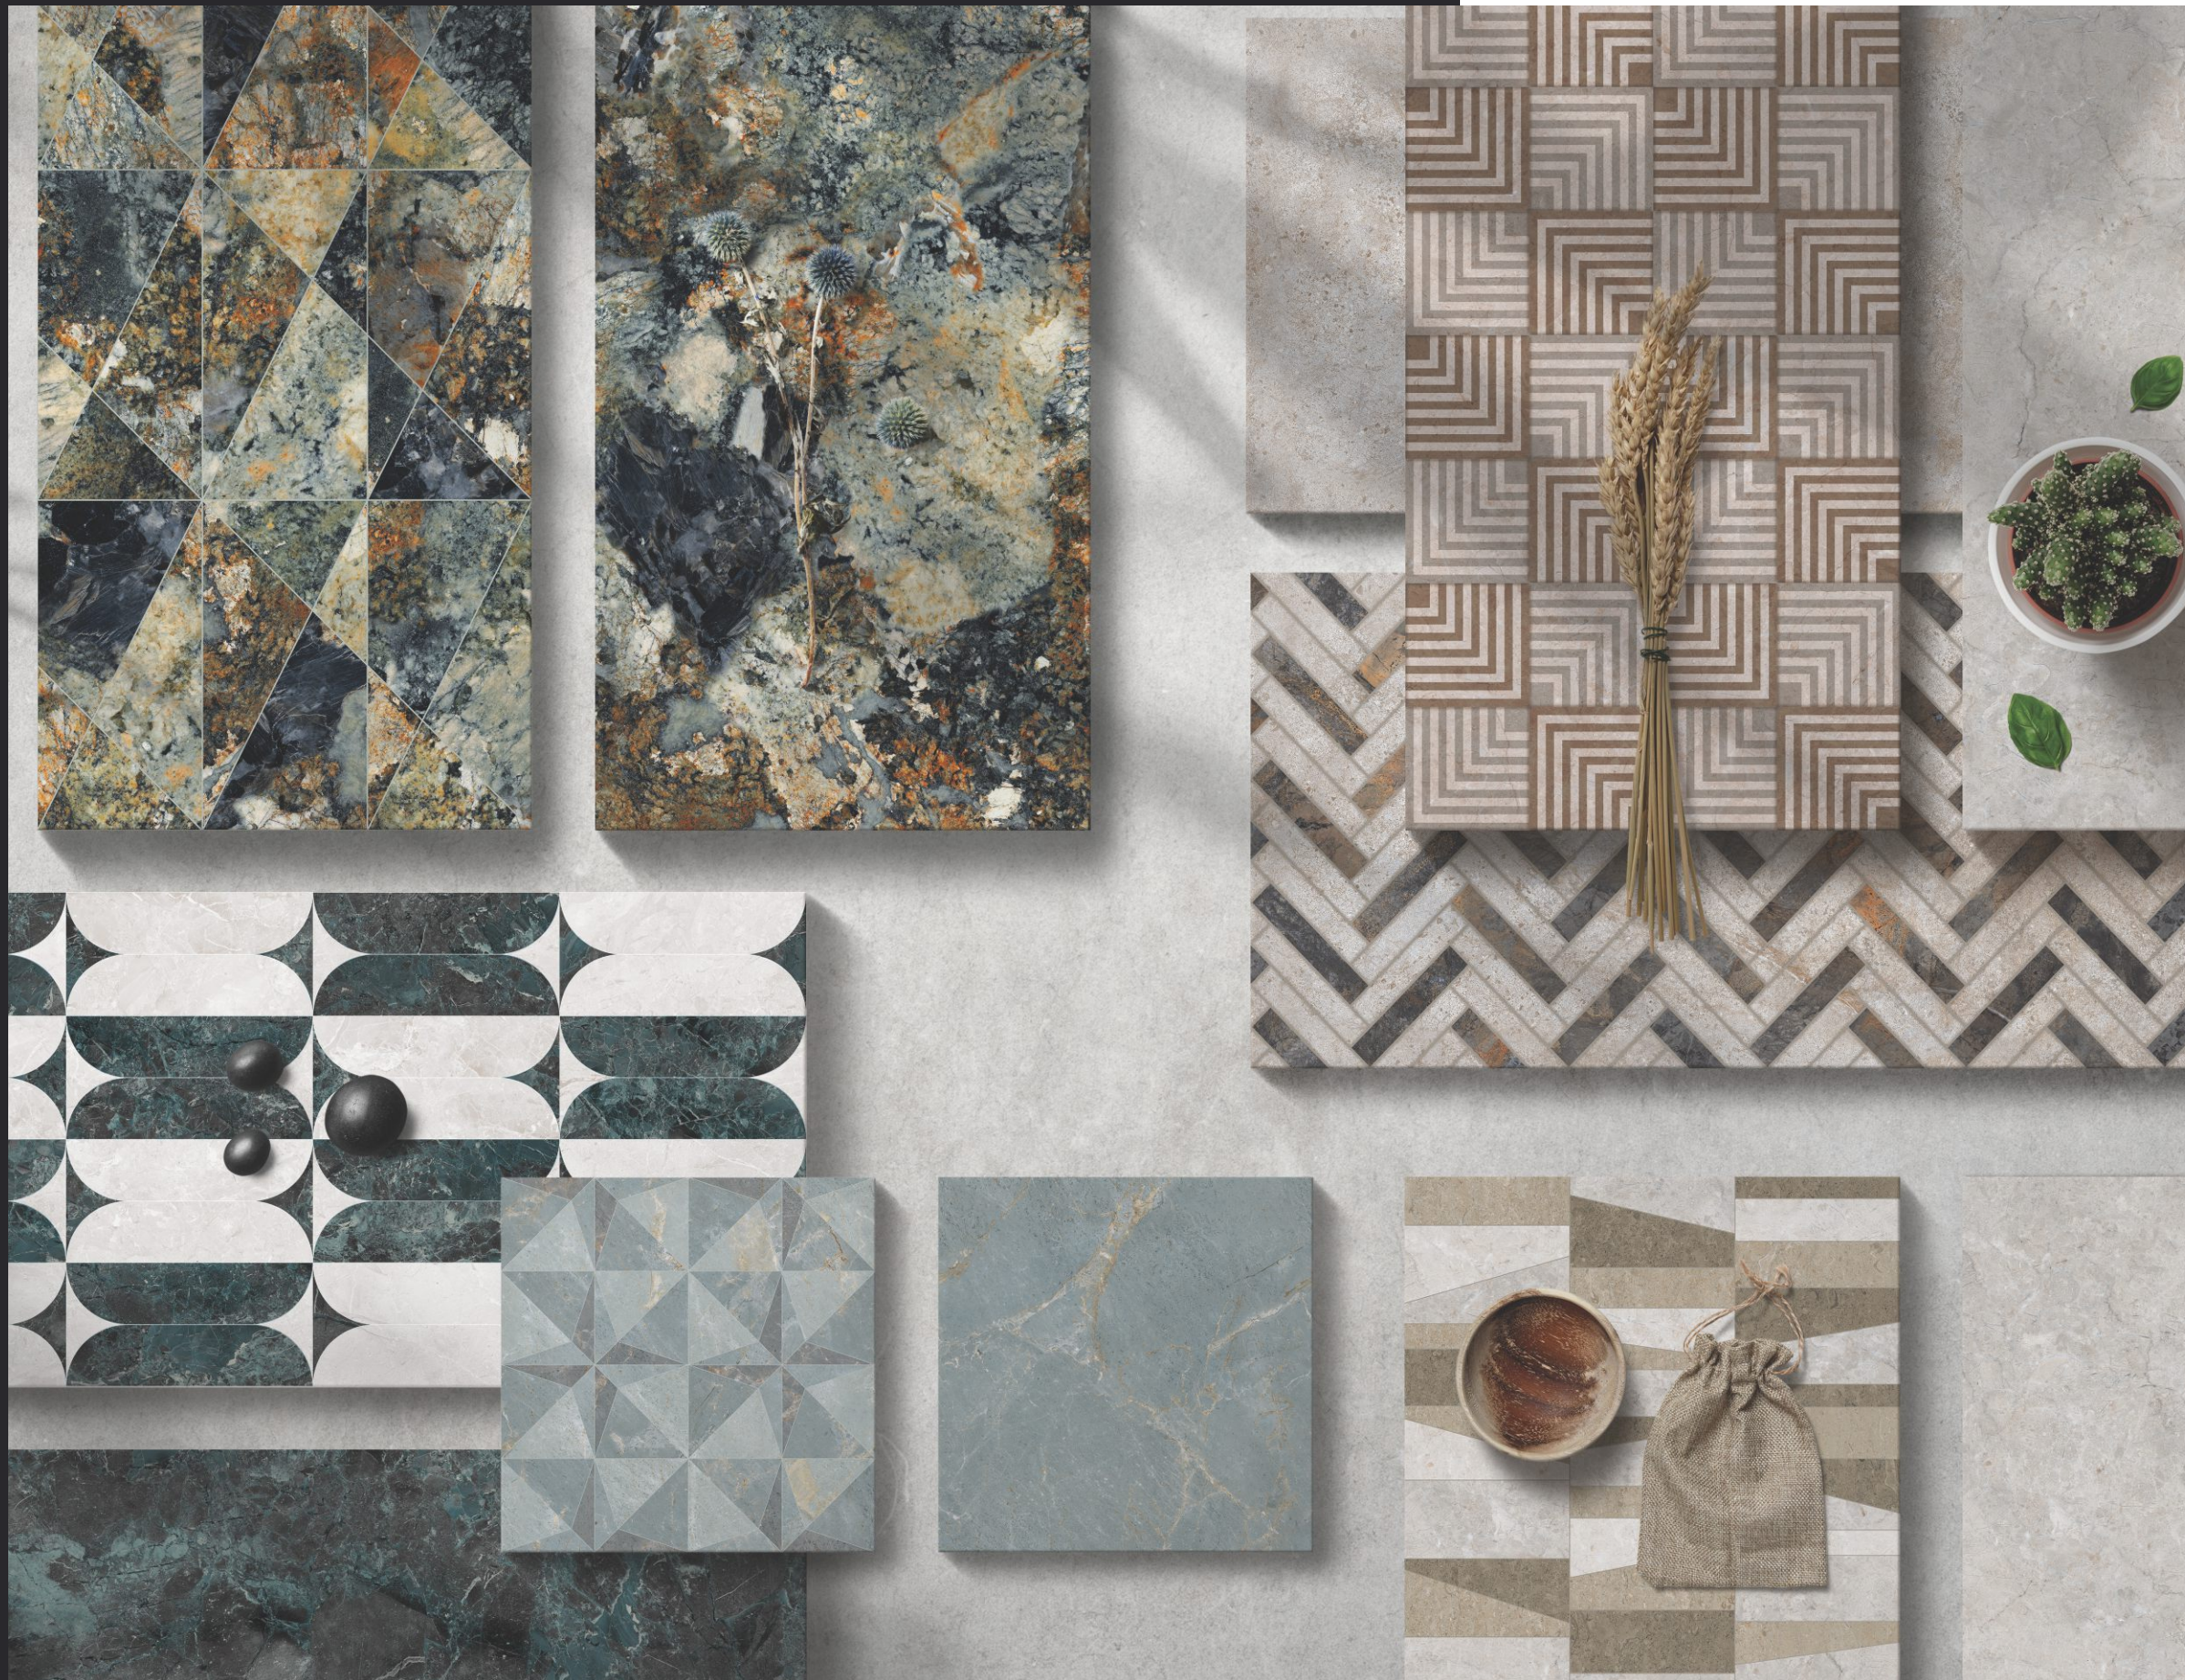

Explore ingenuity with elements, style, and novelty in every inch

To emphasize a clean design language, these creations offer a dynamic appeal that balances functionality with aesthetic charm. The seamless blend of form and function provides versatile inspiration that enhances the overall ambiance. Ideal for those who prioritize practicality, these surfaces contribute a poised structure to any space. Each design reflects the principle of minimalism and introduces a neutral tone to your environment.

Designed to evoke humility and simplicity, these surfaces extend grace to your space, transforming it into a haven with majestic beauty and intricate detailing. Each piece is thoughtfully crafted to create a tranquil sanctuary, focusing on sophistication and superior retreats. Additionally, their timeless quality ensures they remain stylish and relevant for years to come, making them a sustainable choice for modern living.