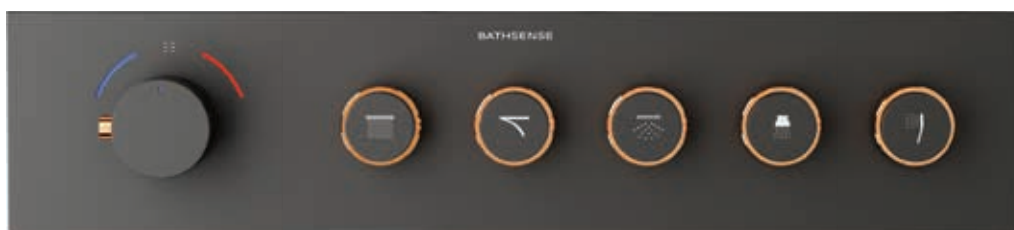

HOW THE FITTINGS COMPOSE FINISHED SPACES

MBBSTURG501

Neocontrol+ Upper with RG Volume Control

MRP ₹ 85,000/-

MBBSCS103

3-Flow Ceiling Shower

MRP ₹ 1,40,000/-