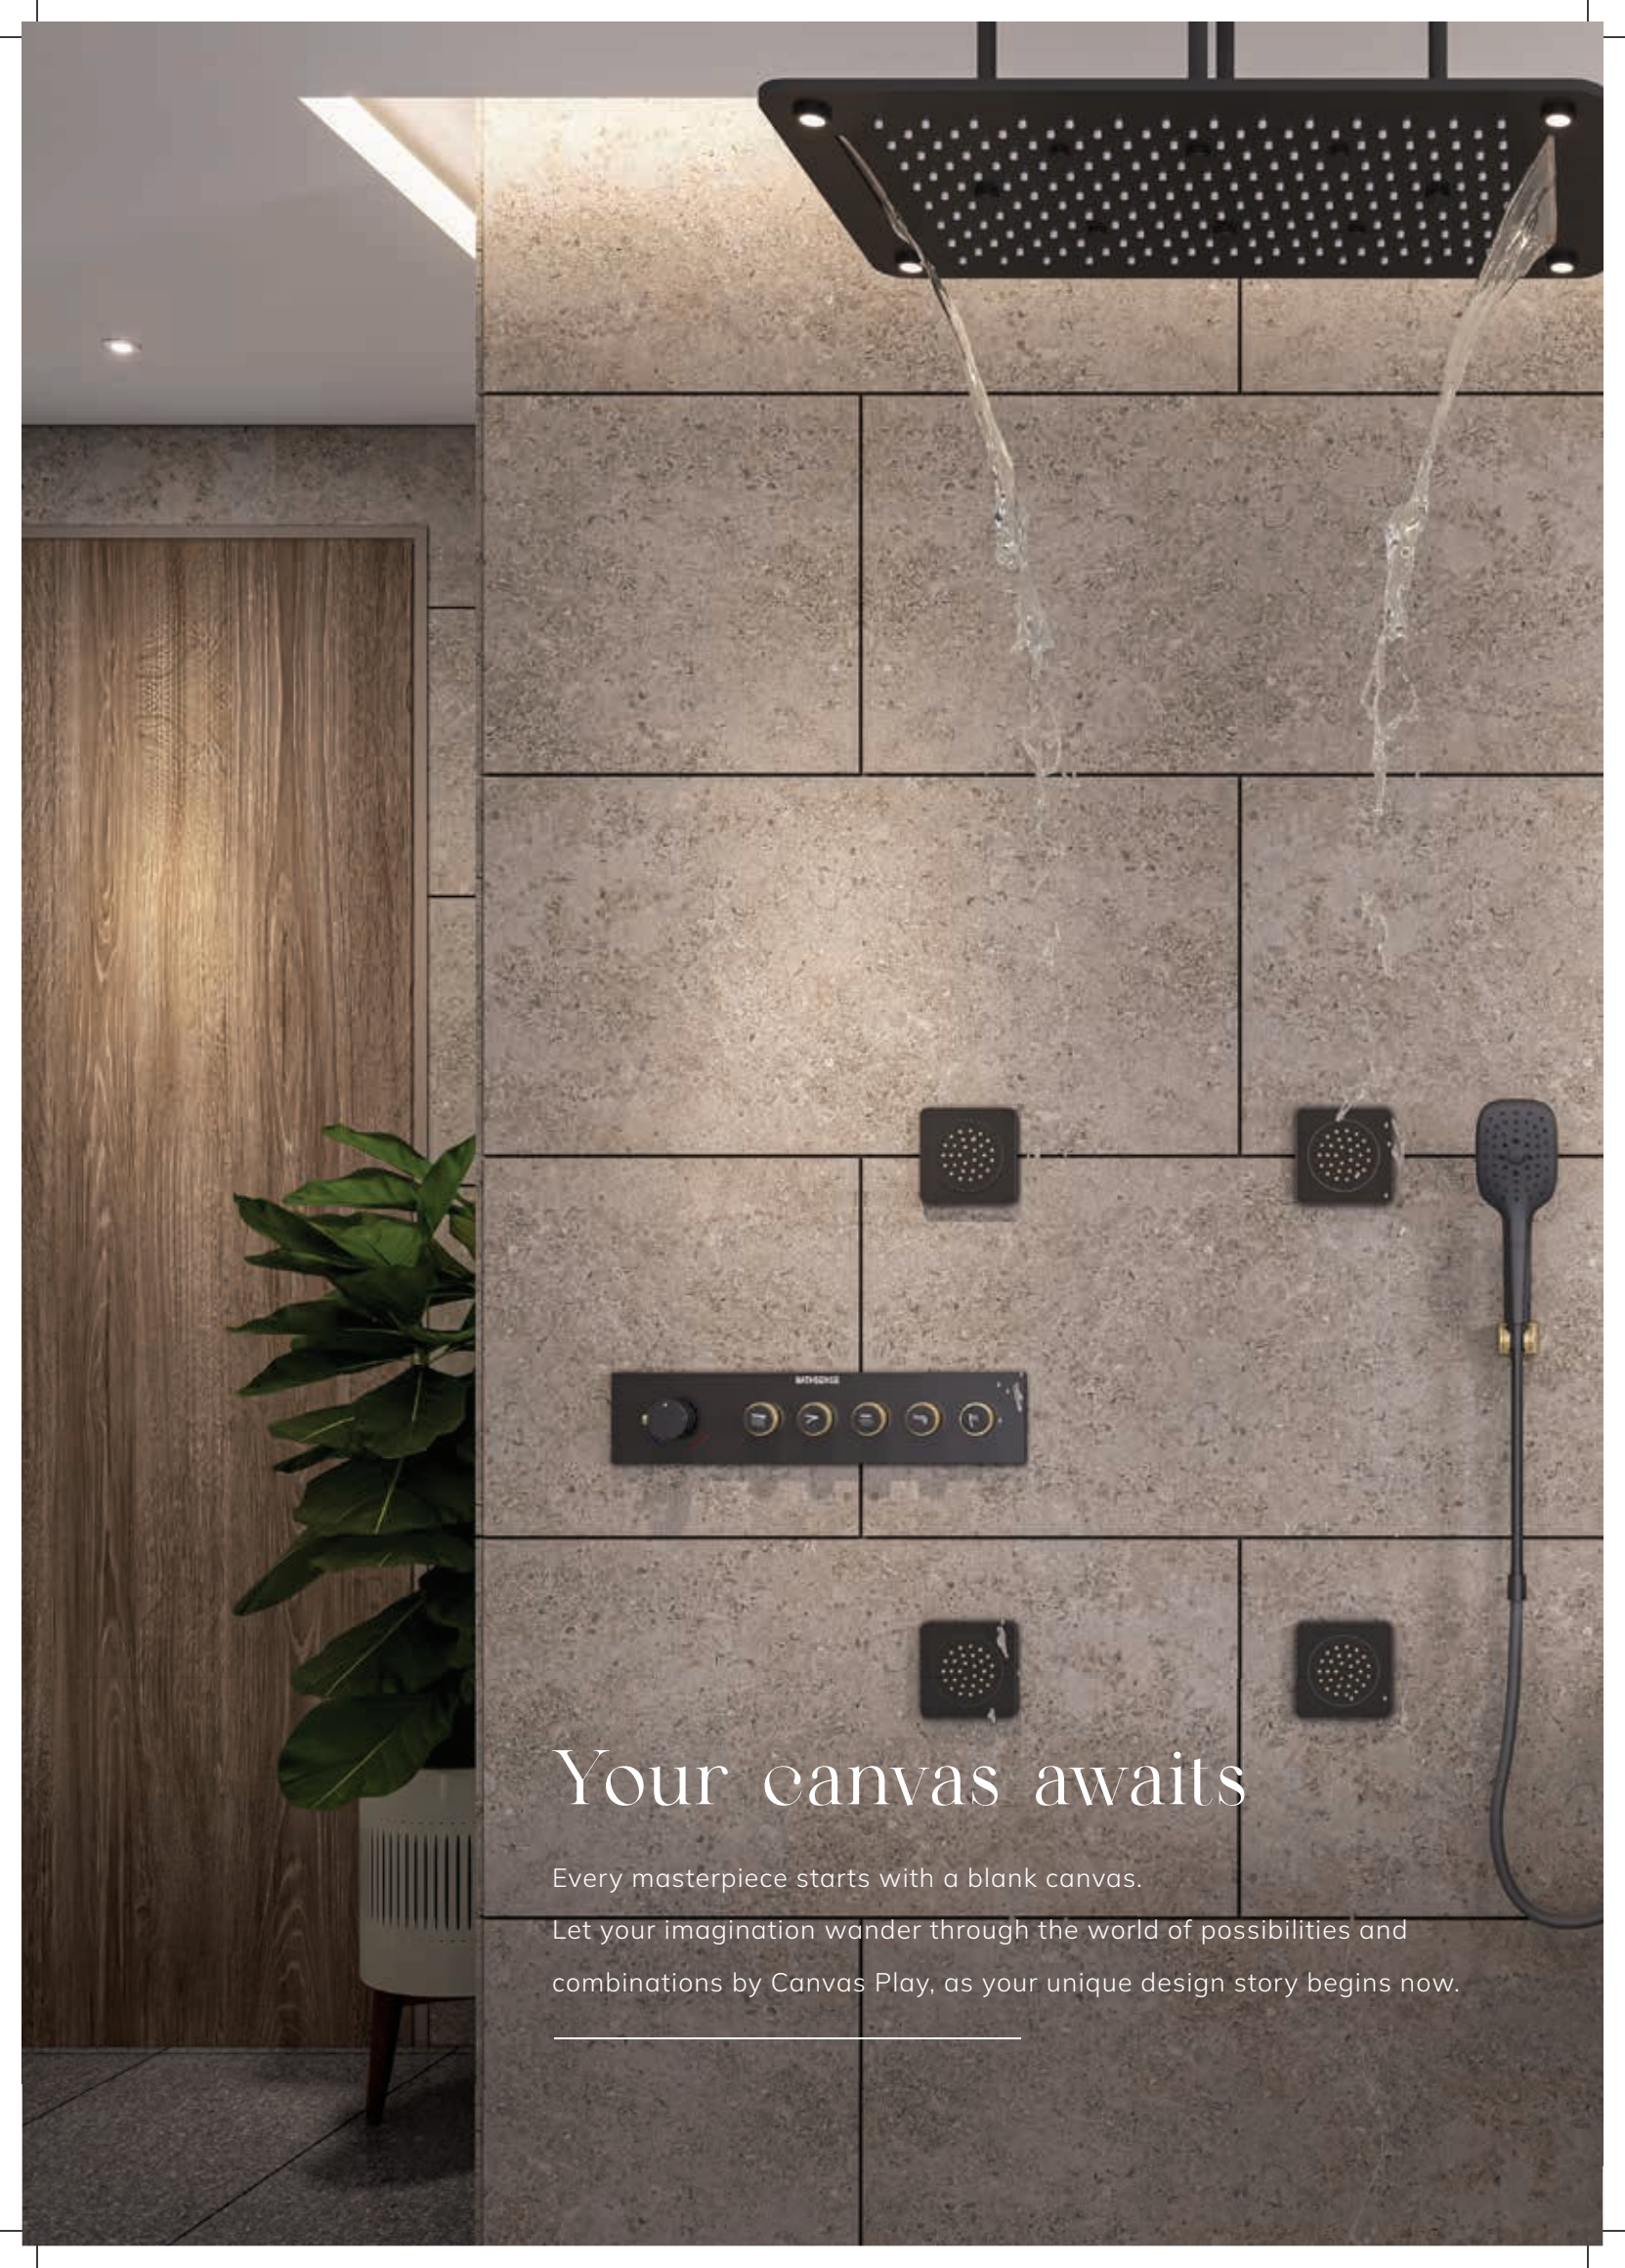

MBALSCRG01
Upper for CSC with
RG Handle

MRP ₹ 2,800

MBALSCGD01
Upper for CSC with
GD Handle

MRP ₹ 2,800

MBALSCCP01
Upper for CSC with
CP Handle

MRP ₹ 2,800

Limitless imagination.
Endless combinations.

Your canvas awaits

Every masterpiece starts with a blank canvas.

Let your imagination wander through the world of possibilities and combinations by Canvas Play, as your unique design story begins now.

UNIVERSAL CONCEALED BODY