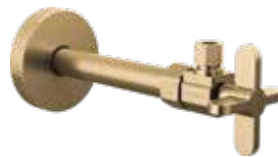

### Supply Stops and Lines

Straight Supply Stop Valve  
with Cross Handle  
BT021204-BL

Straight Supply Stop Valve  
with Lever Handle  
BT021205-NK

20" Metal Supply Line  
BT01201-PN

Angle Valve  
with Cross Handle  
BT022204-GL