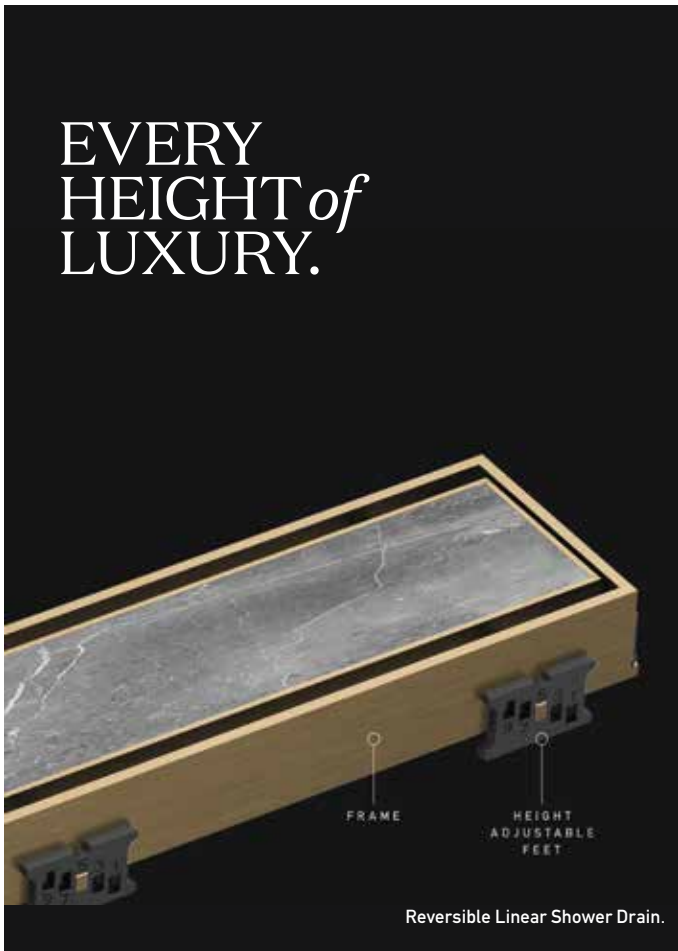

SHOWER DRAIN

For Every Vision

Thoughtfully tailored, endlessly adaptable. Brizo® shower drains cater to every space and every style. From linear drains with custom inlays to square and round point drains, the elevated array pairs refined details with innovative technologies and adjustable height designs.

Available Finishes