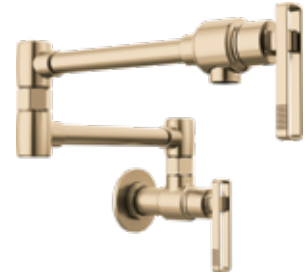

Kintsu® Wall Mount Pot Filler with Knob Handle
62807LF-GL-L