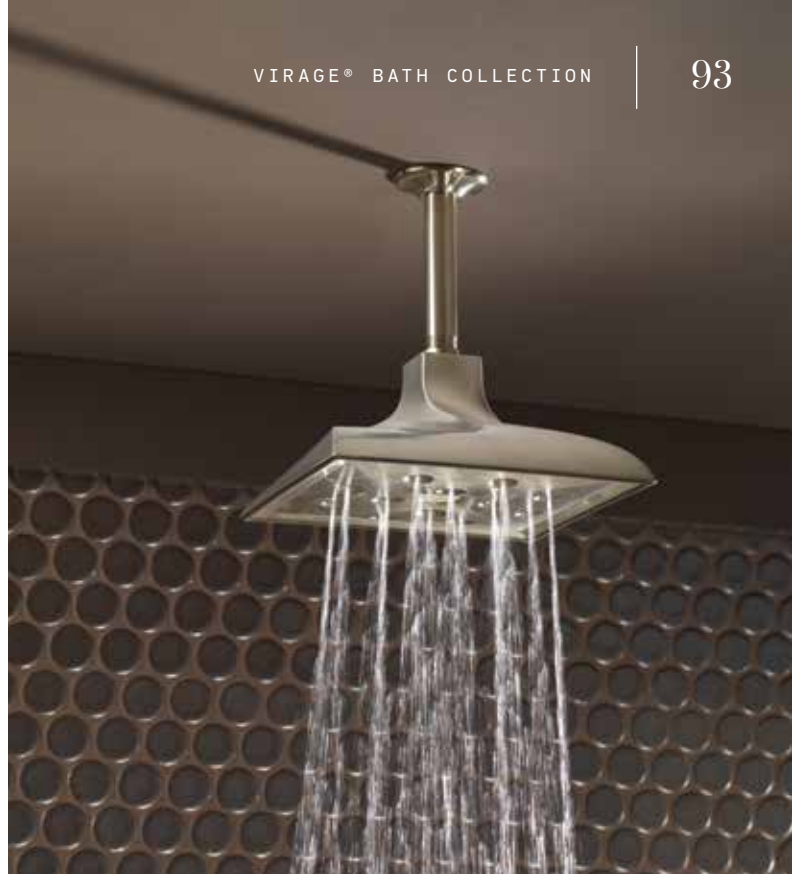

H₂OKinetic® Square Showerhead with Shower Arm
87330-PN, RP62603PN

Slide Bar Handshower
85730-PN