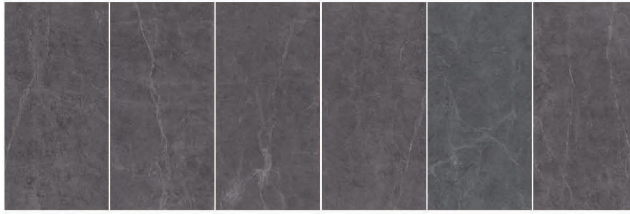

colortile
ceramics & innovation

06 Random

Alpine Nero

600x1200mm
Rustic Matt