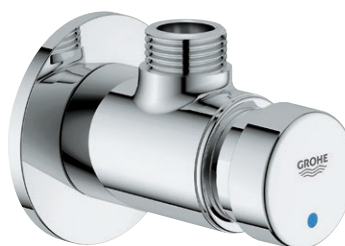

MRP: ₹33,350

GROHE EUROECO

36273000

Electronic Basin Faucet without
Mixing Device, Wall Mounted, AC Operated
(must order Concealed Box 36336001 or 36337001)
MRP: ₹39,300

GROHE EUROECO

36268000

Self-Closing Gate Valve
MRP: ₹8,050

36267000

Self-Closing Shower Valve
MRP: ₹7,200

32750000

Single-lever Sink mixer
MRP: ₹10,950

32752000

Single-lever Sink mixer Swivel Spout
MRP: ₹12,850

GROHE UNIVERSAL

SIMPLY BEAUTIFUL