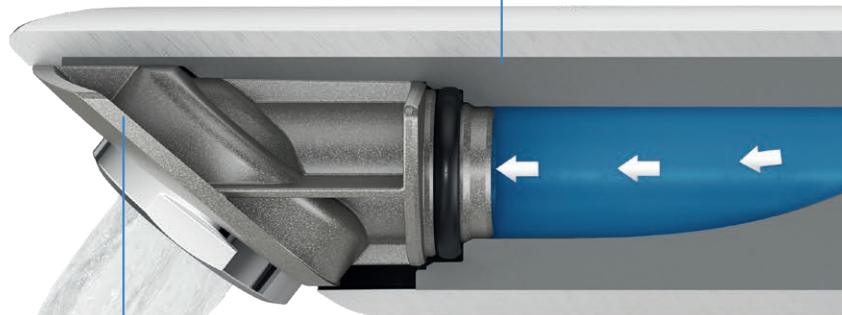

QUALITY

German perfectionism inspires ultimate customer confidence.

DESIGN

GROHE STARLIGHT

Made-to-last surfaces ranging from precious matte to shiny like a diamond.

TECHNOLOGY

GROHE SENSOR

The responsive sensor switches the mixer on and off for ultimate comfort and the simple cleaning mode makes maintenance easy.