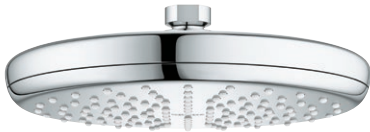

27394002

New Tempesta Cosmopolitan 200,
Shower: 2 Sprays, Hand Shower: 4 Sprays
MRP: ₹29,950

GROHE NEW TEMPESTA CLASSIC

26411000

New Tempesta 210 Head Shower
with Arm, 1 Spray
MRP: ₹18,250

26412000

New Tempesta 210 Head Shower
with Arm, 1 Spray, 9.5L
MRP: ₹18,400