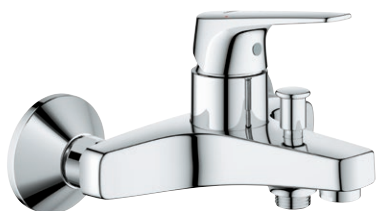

GROHE BAUFLOW

23198000

Single-lever bath mixer
with L-Bend
MRP: ₹10,950

23601000

Single-lever bath/shower mixer
Exposed
MRP: ₹17,250