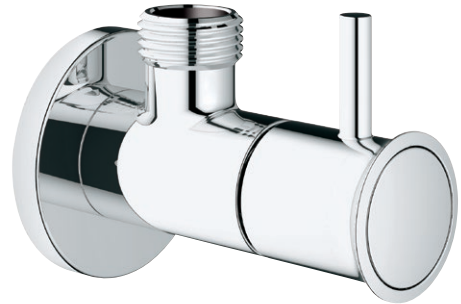

Single-lever Shower mixer
Exposed
MRP: ₹9,000

20 470 000
3-hole basin mixer
with pop-up waste set

GROHE BAUCLASSIC

SIMPLICITY WITH A TOUCH OF ELEGANCE

Refined and authentic. The BauClassic faucet collection effortlessly blends a traditional aesthetic with 21st-century engineering. Fluted detailing at the base of the faucet body and the spout brings an air of elegance to the design and is repeated at the end of the slender lever handle. The collection includes a three-hole basin mixer to ensure a harmonious match with period-style basins.

32868000

XL-Size
Single-lever basin mixer
for freestanding basins
smooth body
MRP: ₹10,450

GROHE BAUCLASSIC

20470000

3-hole basin mixer with
pop-up waste set
MRP: ₹15,300

32864000

Single-lever Bidet Mixer
MRP: ₹12,550

GROHE BAUCLASSIC

13258000
Bath Spout
MRP: ₹3,300

22010000
Angle Valve, 1/2" Inlet, 1/2" Outlet
MRP: ₹2,050

29048000
Single-lever shower mixer
MRP: ₹10,250

29047000
Single-lever bath/shower mixer
with automatic diverter
MRP: ₹10,650