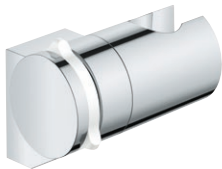

GROHE TEMPESTA 110

27524001

New Tempesta shower rail
projection: 900mm
MRP: ₹ 7,700

27523001

New Tempesta shower rail
projection: 600mm
MRP: ₹ 6,200

27595001

New Tempesta wall holder,
adjustable
MRP: ₹ 2,250