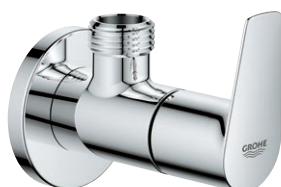

Single-lever basin mixer
for freestanding basins
smooth body

MRP: ₹9,800

GROHE BAUEDGE

20473001

S-Size

3-hole basin mixer

MRP: ₹17,300

20474001

M-Size

2-hole single-lever basin mixer

wall mounted

MRP: ₹15,700

GROHE BAUEDGE

20284001
Bib Tap 2 in 1
MRP: ₹4,350

20238001
Bib Tap
MRP: ₹3,100

13425001
Bath spout with diverter
MRP: ₹5,200

13255001
Bath Spout
MRP: ₹3,400

22009001
Angle Valve, 1/2" Inlet, 1/2" Outlet
MRP: ₹2,150

GROHE BAUEDGE

29353001
Single-lever bath/shower mixer
with automatic diverter
MRP: ₹10,400

29040001
Single-lever shower mixer
MRP: ₹9,500