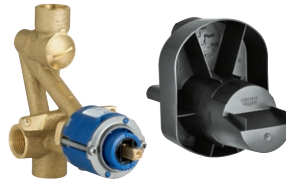

33963000

Body Concealed
MRP: ₹ 12,900