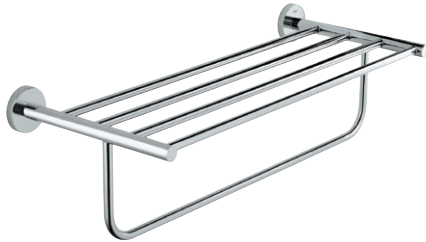

2201700M

Angle Valve, 1/2" Inlet, 3/8" Outlet,
10 pcs
MRP: ₹13,600

2201600M

Angle Valve, 1/2" Inlet, 1/2" Outlet,
10 pcs
MRP: ₹13,200

22035000

Dual Angle Valve, 1/2" Inlet, 3/8" and 3/4"
with Hose Connector
MRP: ₹3,600

GROHE ANGLE VALVES

22940000

Angle Valve, TDL, 1/2" Inlet, 1/2" Outlet
MRP: ₹3,450

22939000

Angle Valve, TDL, 1/2" Inlet, 3/8" Outlet
MRP: ₹2,550

GROHE ACCESSORIES

WIDE VARIETY

GROHE accessories are born out of a rich tradition of blending minimalistic design with functionality. They are both decorative and practical at the same time. With GROHE accessories, you can afford the luxury of creating a cohesive bathing space.

GROHE ACCESSORIES

40462001

BauCosmopolitan Multi-towel Rack 510mm
MRP: ₹13,850

40663001

12" Universal Filing Basket corner
MRP: ₹4,850

40459001

BauCosmopolitan Towel Rail 520mm
MRP: ₹4,650

40463001