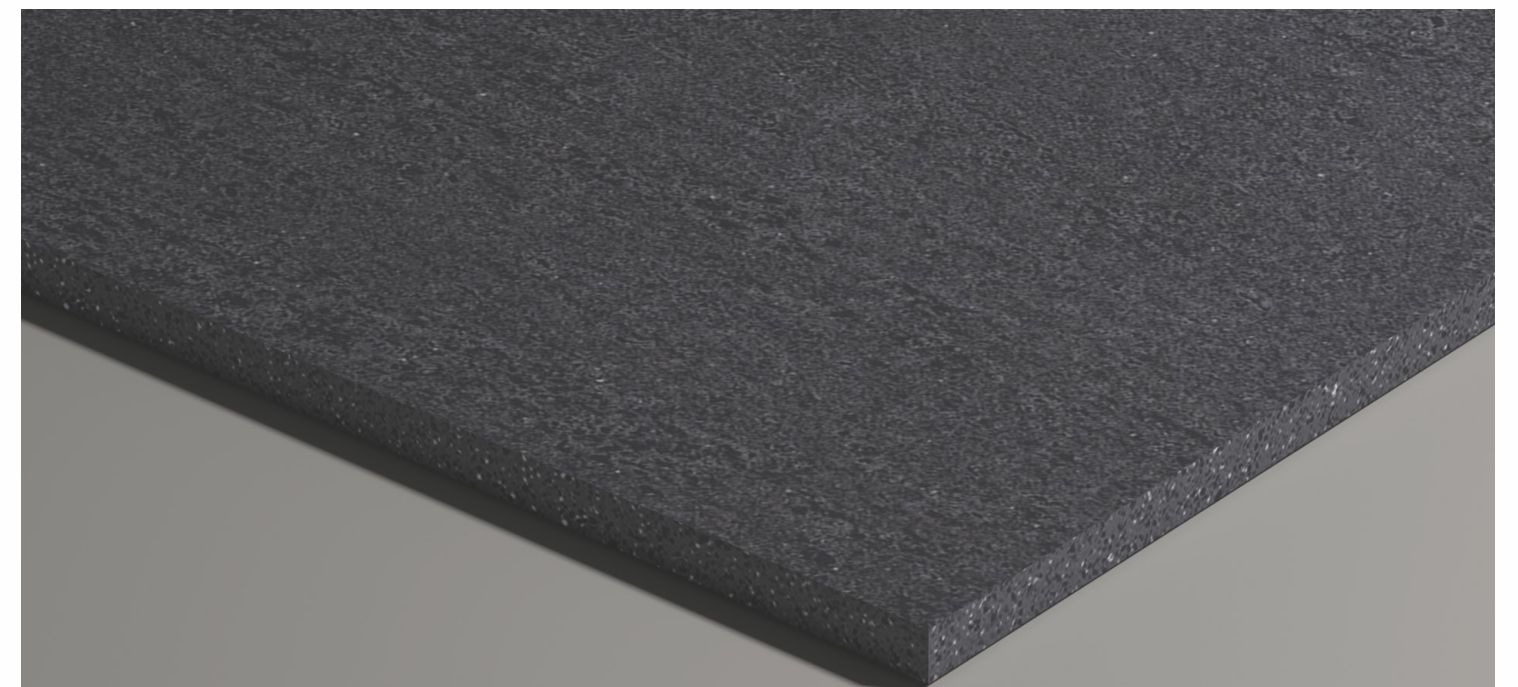

**BASALTO
GRAPHITE**

Random-6

SIZE	600x600mm
THICKNESS	15mm
TYPE	Ultra Fullbody
SURFACE	R-10

[Back to Index](#)