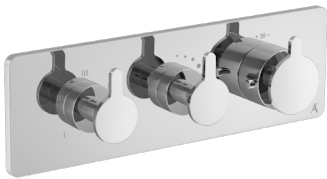

ASI-CHR-517233K

Exposed Part Kit of Single Lever Basin Mixer Wall Mounted Consisting of Operating Knob, Wall Flange, Nipple & Spout (Compatible concealed part ALA-509233 is sold separately)

ASI-CHR-517065KCR

ASI-CHR-517883K

Exposed Part Kit of Thermostatic Shower Mixer with 3-Way Diverter, Round Flanges (Compatible concealed part ALA-509883 is sold separately)

ASI-CHR-517893K

Exposed part kit of Thermostatic shower mixer with 3-way diverter, Rectangular Flange (Compatible concealed part ALA-509893 is sold separately)

ASI-CHR-517885K

Exposed Part Kit of Thermostatic Shower Mixer with 4-Way Diverter, Round Flanges (Compatible concealed part ALA-509885 is sold separately)

ASI-CHR-517895K

Exposed part kit of Thermostatic shower mixer with 4-way diverter, Rectangular Flange (Compatible concealed part ALA-509895 is sold separately)

ASI-CHR-517887K

Exposed Part Kit of Thermostatic Shower Mixer with 5-Way Diverter, Round Flanges (Compatible concealed part ALA-509887 is sold separately)

ASI-CHR-517897K

Exposed part kit of Thermostatic shower mixer with 5-way diverter, Rectangular Flange (Compatible concealed part ALA-509897 is sold separately)