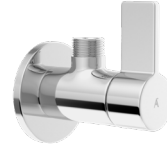

3 - Hole Basin Mixer without Popup Waste System

AUR-CHR-519433K

Exposed Part Kit of two concealed stop cocks with two operating lever & basin spout with wall flanges (Compatible Concealed Part ALA-509433 is sold separately)

AUR-CHR-519041
2 Way Bib Cock with Wall
Flange

AUR-CHR-519053
Angular Stop Cock with
Wall Flange

AUR-CHR-519083K
Exposed Part Kit of Concealed Stop
Cock with Fitting Sleeve, Operating
Lever & Adjustable Wall Flange with
Seal (Compatible Concealed Part
ALA-509083R, ALA-509083L,
ALA-509089R or ALA-509089L is
sold separately)