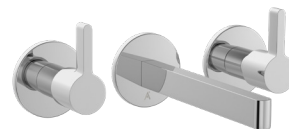

ASI-CHR-517233K

Exposed Part Kit of Single Lever Basin Mixer Wall Mounted Consisting of Operating Knob, Wall Flange, Nipple & Spout (Compatible concealed part ALA-509233 is sold separately)

ASI-CHR-517065KCR

Exposed parts kit of single Lever diverter consisting of operating lever, Diverter Knob & wall flange (with seals) Only (Compatible Concealed Part ALA-509065CR is sold separately)

ASI-CHR-517213B

Single Lever 1-Hole Bidet Mixer with Pop-up Waste System with 375mm Long Braided Hoses

ASI-CHR-517001

Pillar Cock with Base Flange

ASI-CHR-517021

Pillar Cock with 170mm Extension Body & Base Flange

ASI-CHR-517189

3 - Hole Basin Mixer without Pop-up Waste System

ASI-CHR-517433K

Exposed Part Kit of two concealed stop cocks with two operating lever & basin spout with wall flanges (Compatible Concealed Part ALA-509433 is sold separately)

ASI-CHR-517041

2 Way Bib Cock with Wall Flange

ASI-CHR-517053

Angular Stop Cock with Wall Flange

ASI-CHR-517083K

Exposed Part Kit of Concealed Stop Cock with Fitting Sleeve, Operating Lever & Adjustable Wall Flange with Seal (Compatible Concealed Part ALA-509083R, ALA-509083L, ALA-509089R or ALA-509089L is sold separately)