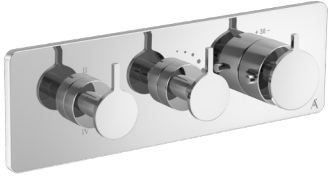

AUR-CHR-519893K
Exposed part kit of Thermostatic
shower mixer with 3-way
diverter, Rectangular Flange
(Compatible concealed part
ALA-509893 is sold separately)

AUR-CHR-519895K

Exposed part kit of Thermostatic shower mixer with 4-way diverter, Rectangular Flange (Compatible concealed part ALA-509895 is sold separately)