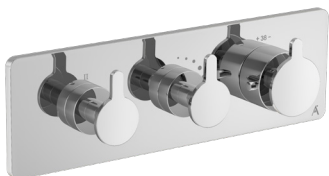

ASI-CHR-517233K

Exposed Part Kit of Single Lever Basin Mixer Wall Mounted Consisting of Operating Knob, Wall Flange, Nipple & Spout (Compatible concealed part ALA-509233 is sold separately)

ASI-CHR-517065KCR

ASI-CHR-517001

Pillar Cock with Base Flange

ASI-CHR-517021

Pillar Cock with 170mm Extension Body & Base Flange

ASI-CHR-517189

3 - Hole Basin Mixer without Pop-up Waste System

ASI-CHR-517433K

Exposed Part Kit of two concealed stop cocks with two operating lever & basin spout with wall flanges (Compatible Concealed Part ALA-509433 is sold separately)

ASI-CHR-517041

2 Way Bib Cock with Wall Flange

ASI-CHR-517053

Angular Stop Cock with Wall Flange

ASI-CHR-517083K

Exposed Part Kit of Concealed Stop Cock with Fitting Sleeve, Operating Lever & Adjustable Wall Flange with Seal (Compatible Concealed Part ALA-509083R, ALA-509083L, ALA-509089R or ALA-509089L is sold separately)

ASI-CHR-517883K

Exposed Part Kit of Thermostatic Shower Mixer with 3-Way Diverter, Round Flanges (Compatible concealed part ALA-509883 is sold separately)

ASI-CHR-517893K

Exposed part kit of Thermostatic shower mixer with 3-way diverter, Rectangular Flange (Compatible concealed part ALA-509893 is sold separately)