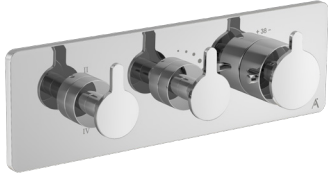

ASI-CHR-517233K

Exposed Part Kit of Single Lever Basin Mixer Wall Mounted Consisting of Operating Knob, Wall Flange, Nipple & Spout (Compatible concealed part ALA-509233 is sold separately)

ASI-CHR-517065KCR

ASI-CHR-517041

2 Way Bib Cock with Wall Flange

ASI-CHR-517053

Angular Stop Cock with Wall Flange

ASI-CHR-517083K

Exposed Part Kit of Concealed Stop Cock with Fitting Sleeve, Operating Lever & Adjustable Wall Flange with Seal (Compatible Concealed Part ALA-509083R, ALA-509083L, ALA-509089R or ALA-509089L is sold separately)

ASI-CHR-517883K

Exposed Part Kit of Thermostatic Shower Mixer with 3-Way Diverter, Round Flanges (Compatible concealed part ALA-509883 is sold separately)

ASI-CHR-517893K

Exposed part kit of Thermostatic shower mixer with 3-way diverter, Rectangular Flange (Compatible concealed part ALA-509893 is sold separately)

ASI-CHR-517885K

Exposed Part Kit of Thermostatic Shower Mixer with 4-Way Diverter, Round Flanges (Compatible concealed part ALA-509885 is sold separately)

ASI-CHR-517895K

Exposed part kit of Thermostatic shower mixer with 4-way diverter, Rectangular Flange (Compatible concealed part ALA-509895 is sold separately)