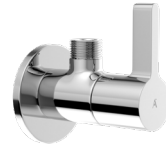

ASI-CHR-517233K

Exposed Part Kit of Single Lever Basin Mixer Wall Mounted Consisting of Operating Knob, Wall Flange, Nipple & Spout (Compatible concealed part ALA-509233 is sold separately)

ASI-CHR-517065KCR

Exposed parts kit of single Lever diverter consisting of operating lever, Diverter Knob & wall flange (with seals) Only (Compatible Concealed Part ALA-509065CR is sold separately)

ASI-CHR-517213B

Single Lever 1-Hole Bidet Mixer with Pop-up Waste System with 375mm Long Braided Hoses

ASI-CHR-517001

Pillar Cock with Base Flange

ASI-CHR-517021

Pillar Cock with 170mm Extension Body & Base Flange

ASI-CHR-517189

3 - Hole Basin Mixer without Pop-up Waste System

ASI-CHR-517433K

Exposed Part Kit of two concealed stop cocks with two operating lever & basin spout with wall flanges (Compatible Concealed Part ALA-509433 is sold separately)

ASI-CHR-517041

2 Way Bib Cock with Wall Flange

ASI-CHR-517053

Angular Stop Cock with Wall Flange

ASI-CHR-517083K

Exposed Part Kit of Concealed Stop Cock with Fitting Sleeve, Operating Lever & Adjustable Wall Flange with Seal (Compatible Concealed Part ALA-509083R, ALA-509083L, ALA-509089R or ALA-509089L is sold separately)