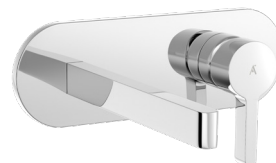

Single Lever Tall Boy Basin Mixer without Popup Waste System with 600mm Long Braided Hoses

ASI-CHR-517187

2-Hole Deck Mounted Single Lever Basin Mixer without Popup Waste System

ASI-CHR-517231K

Exposed parts kit of single lever basin mixer wall mounted consisting of operating lever, nipple, spout & two wall flanges (Compatible concealed part ALA-509233PSO is sold separately)

ASI-CHR-517233K

Exposed Part Kit of Single Lever Basin Mixer Wall Mounted Consisting of Operating Knob, Wall Flange, Nipple & Spout (Compatible concealed part ALA-509233 is sold separately)

ASI-CHR-517065KCR