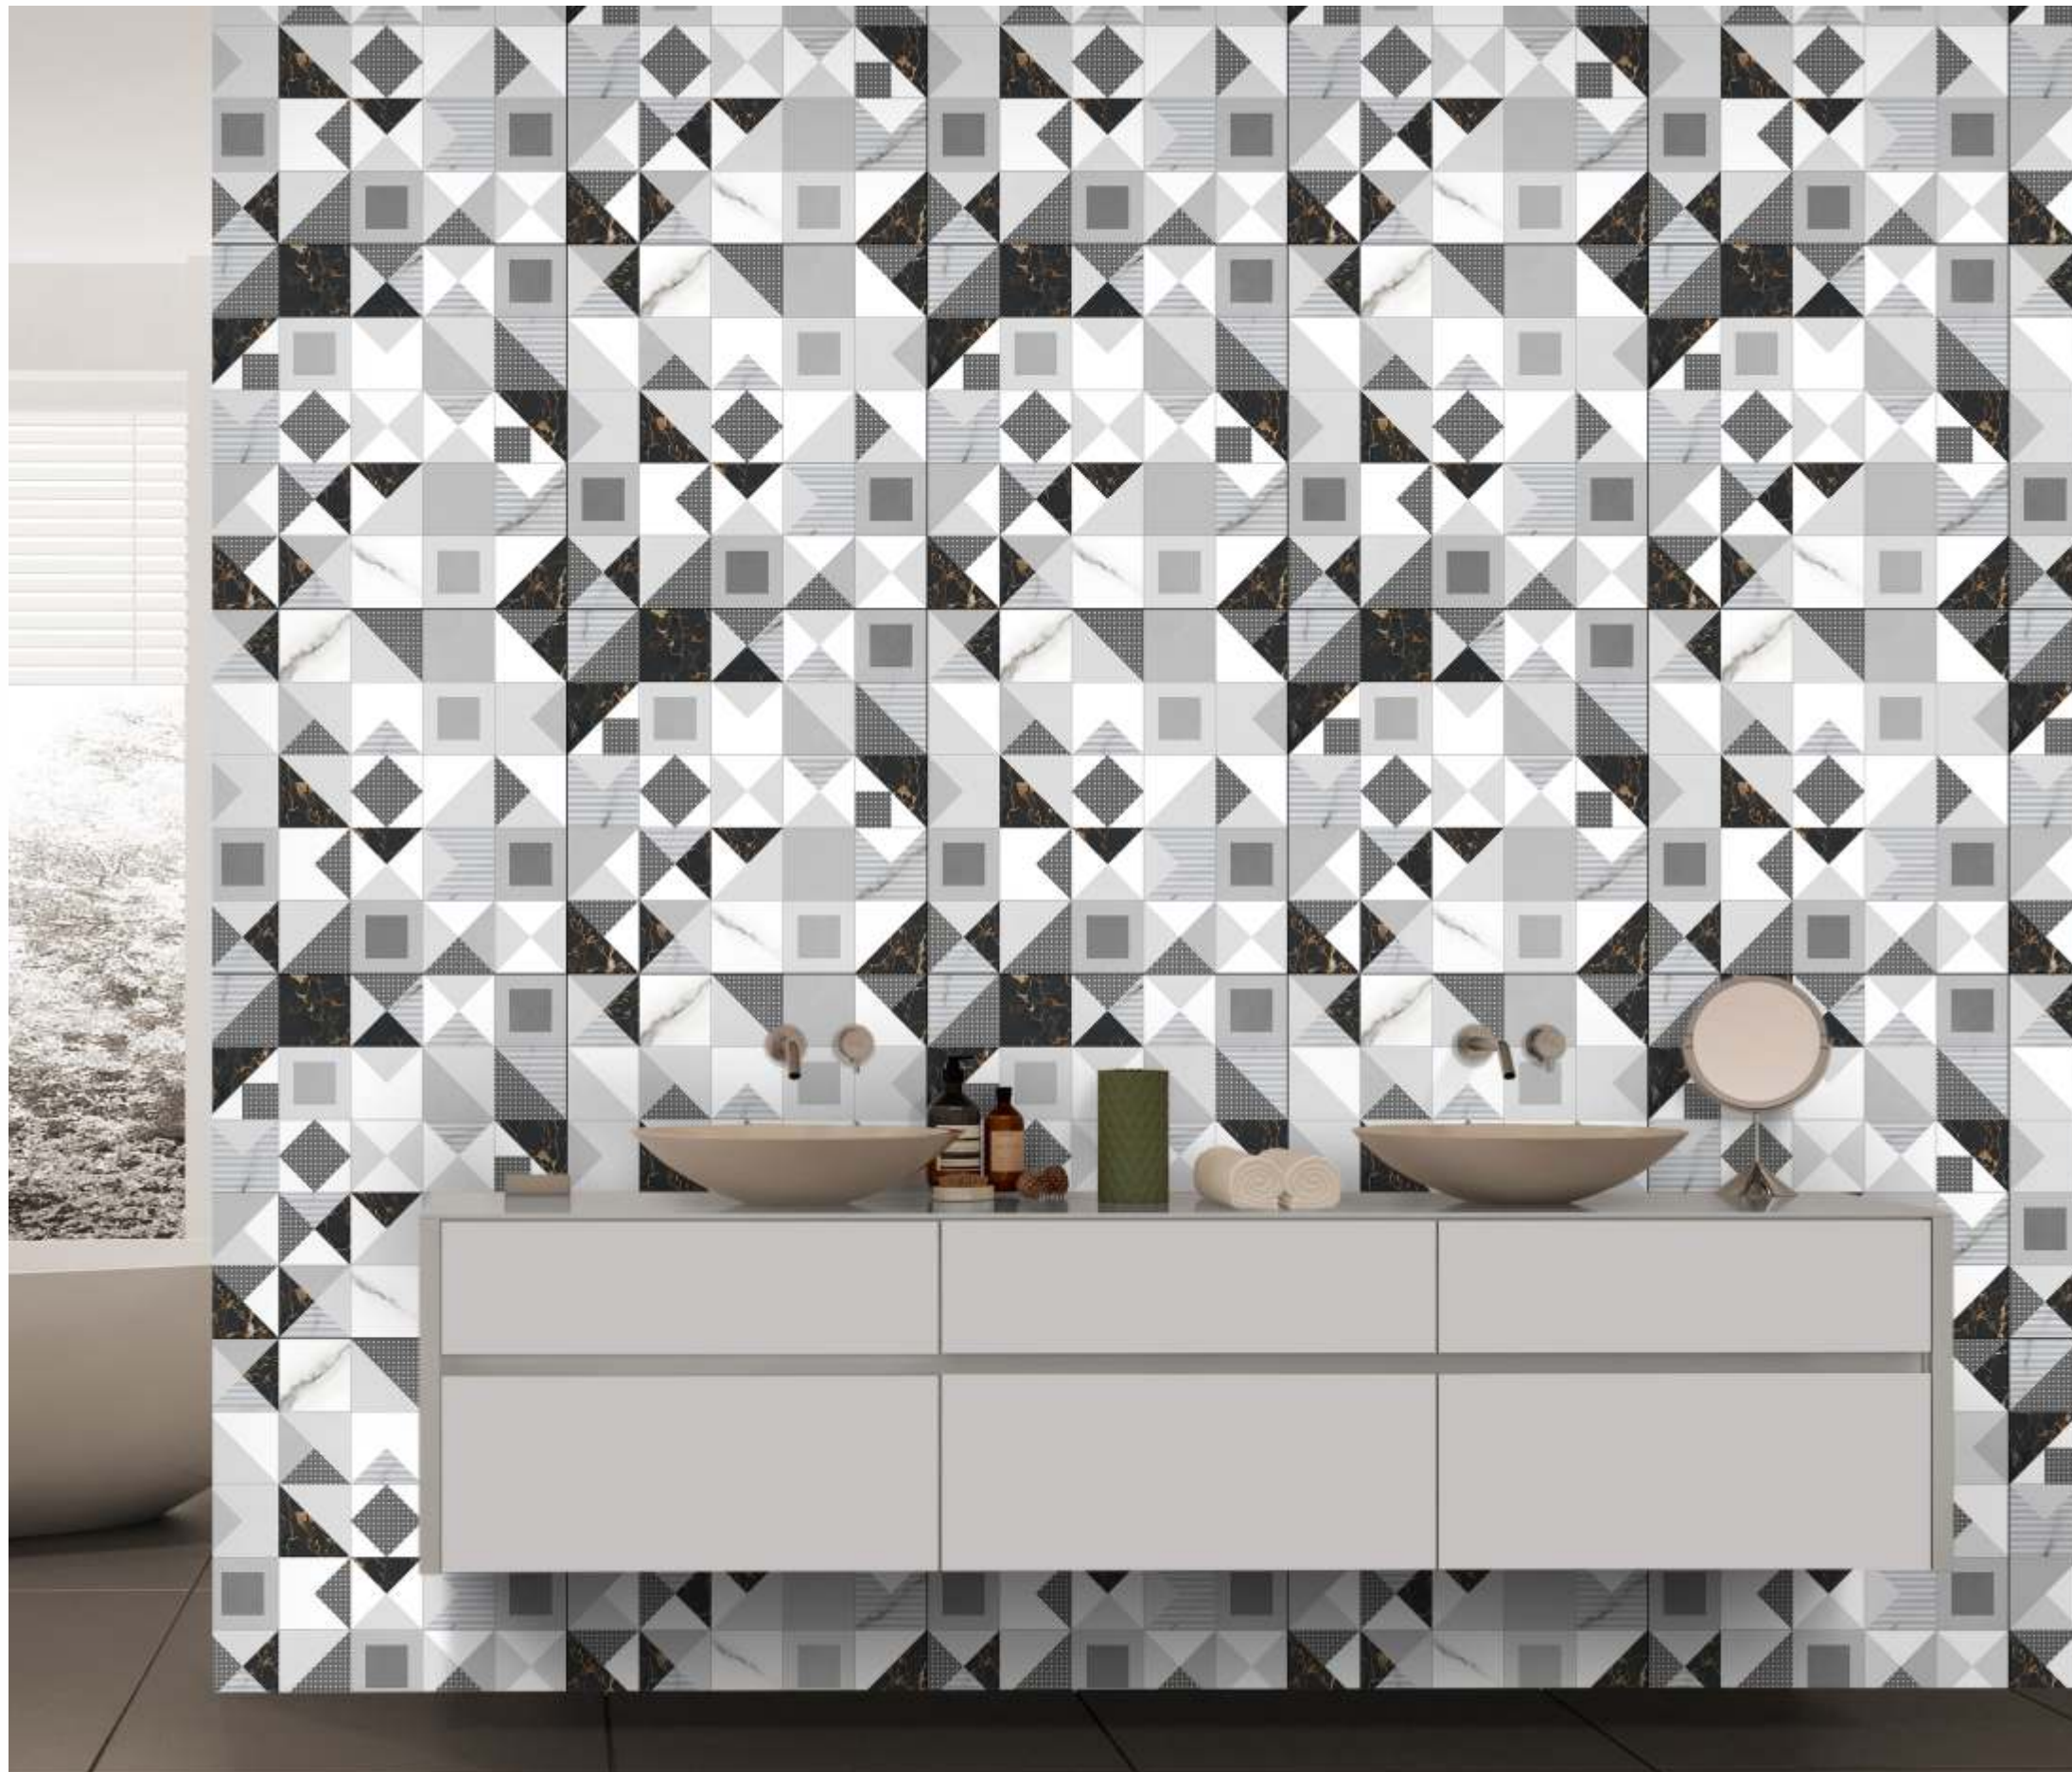

600x600mm

BACK TO
INDEX

italica
INNOVATING TRENDS

MORIS DECORE

NEW

Random-2

Fusion

600x600mm