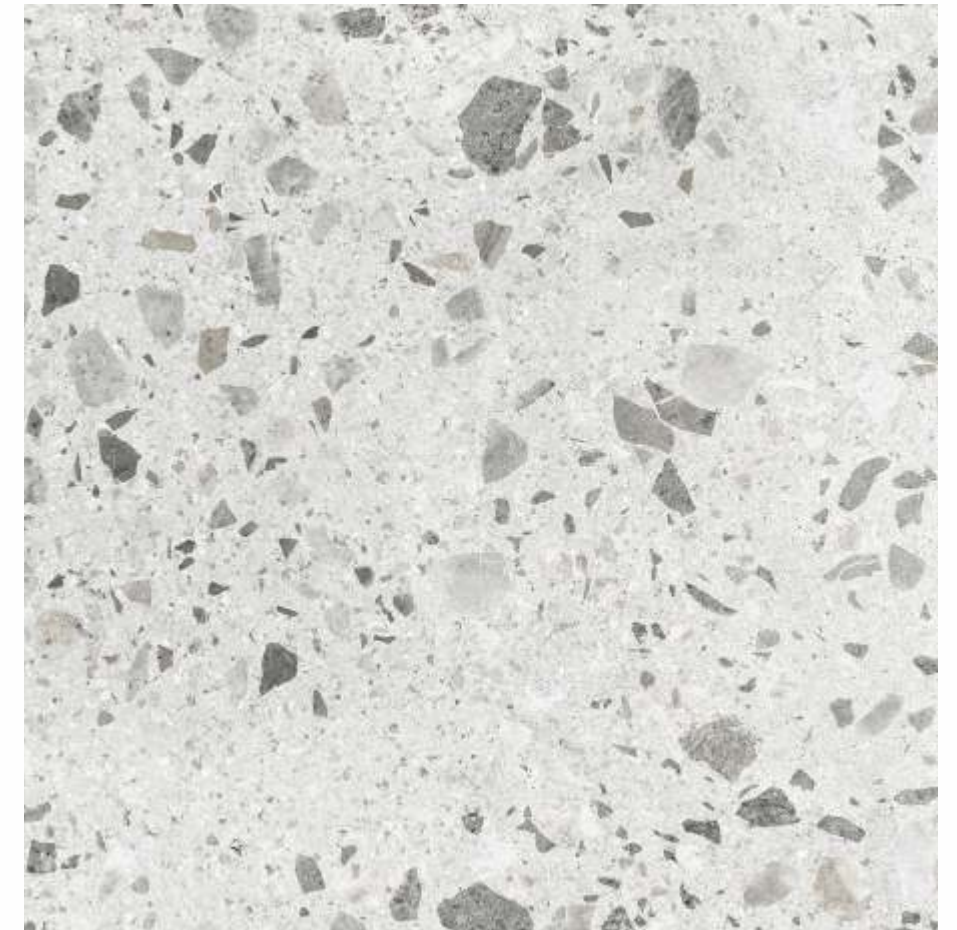

BACK TO
INDEX

italica
INNOVATING TRENDS

CORDON BIANCO

NEW

Random-8

Matt

600x600mm

BACK TO
INDEX