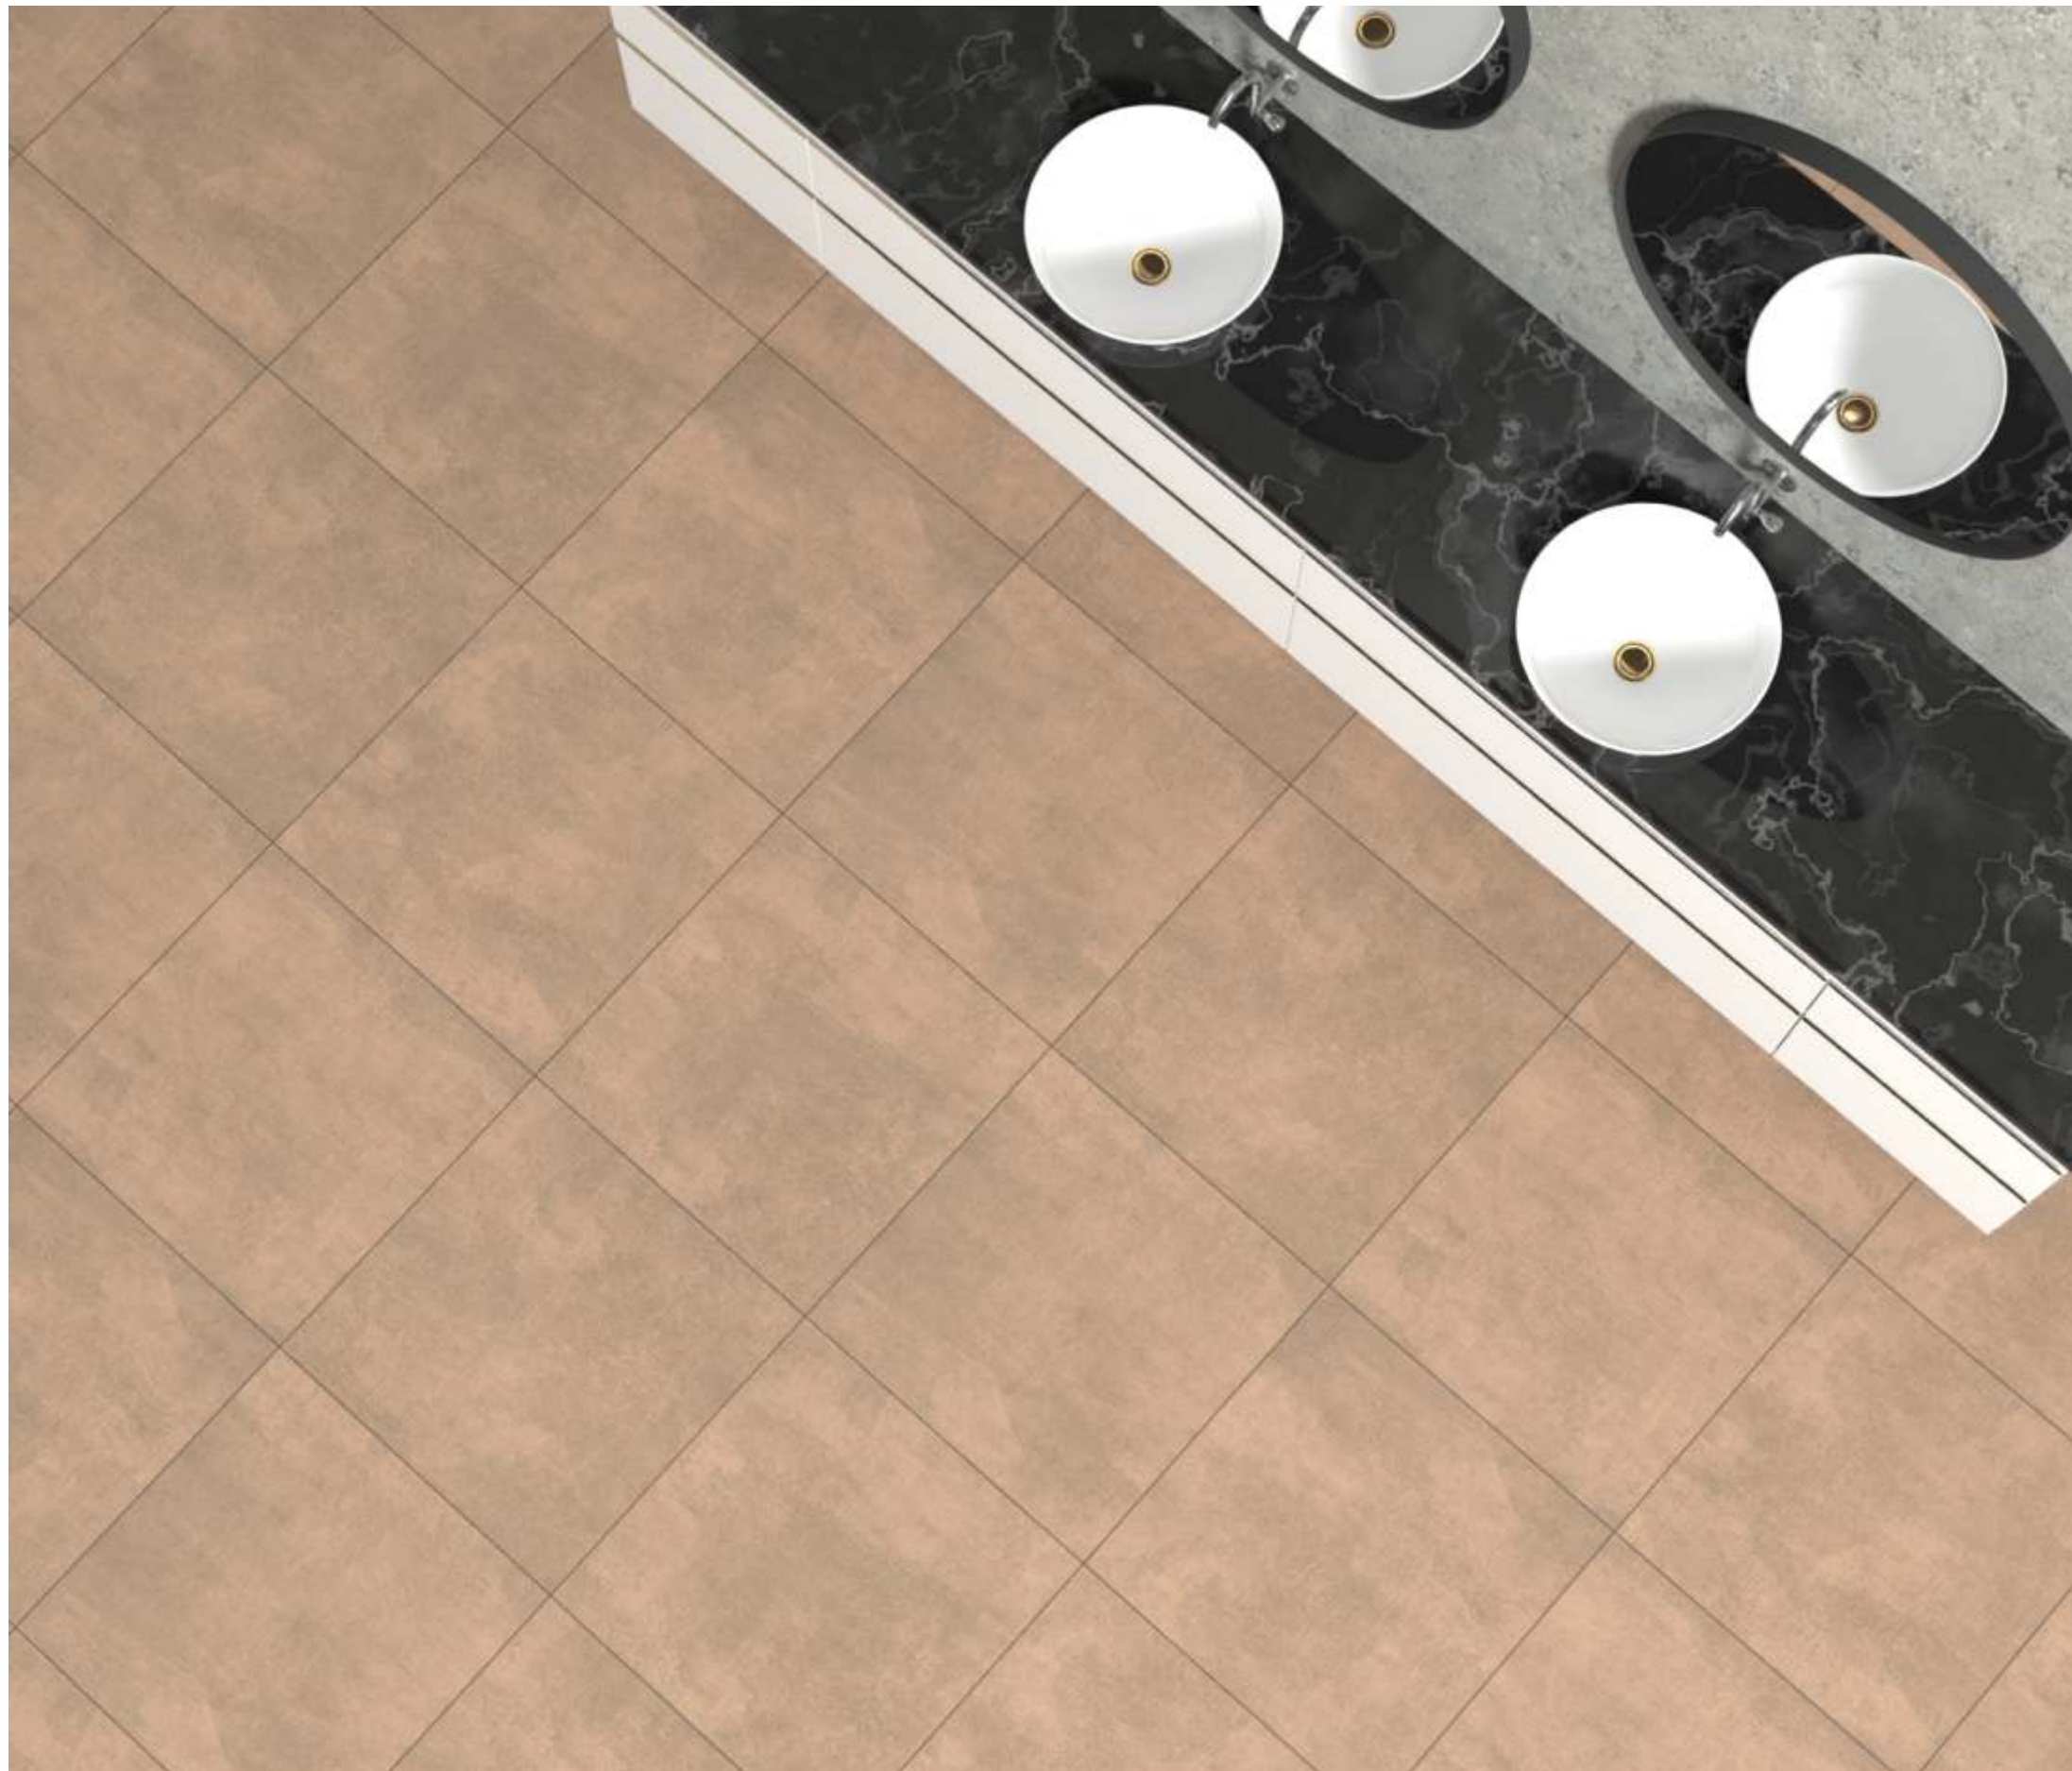

BACK TO
INDEX

italica
INNOVATING TRENDS

KLEOZ BONE

NEW

Random-6

Matt

600x600mm

BACK TO
INDEX