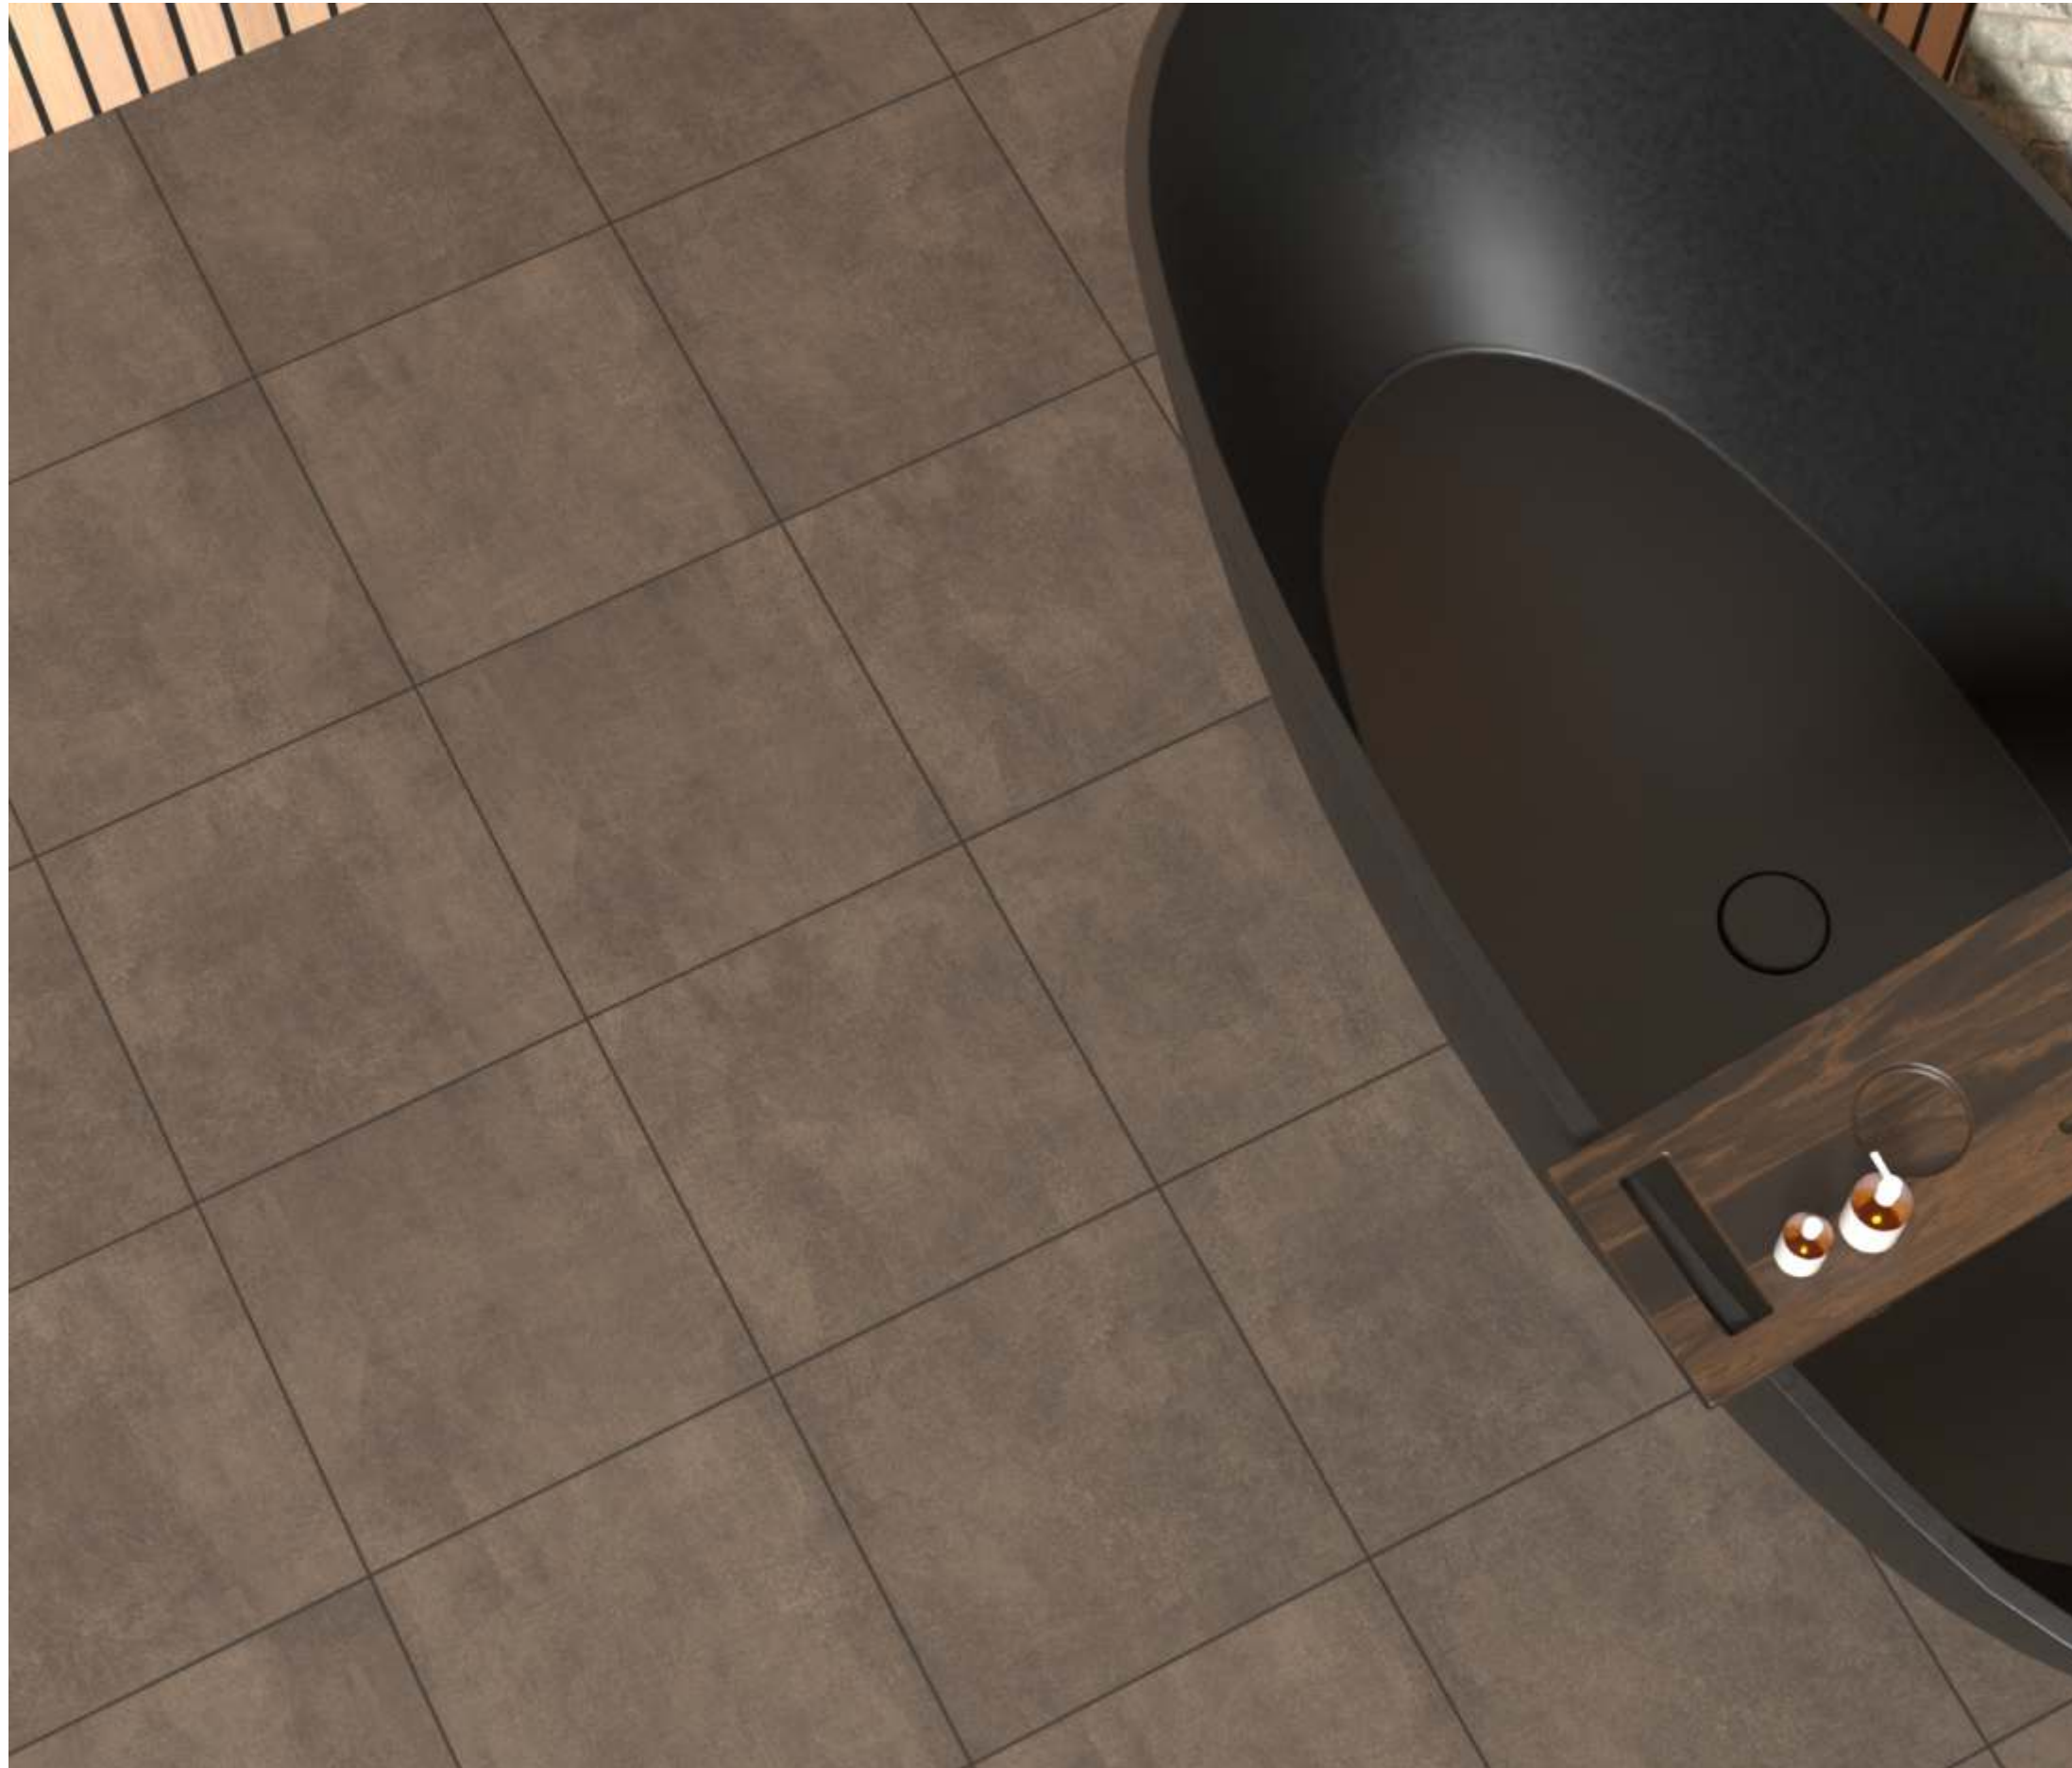

Gritty
600x600mm

BACK TO
INDEX

italica
INNOVATING TRENDS

KLEOZ MOCHA

NEW

Random-6