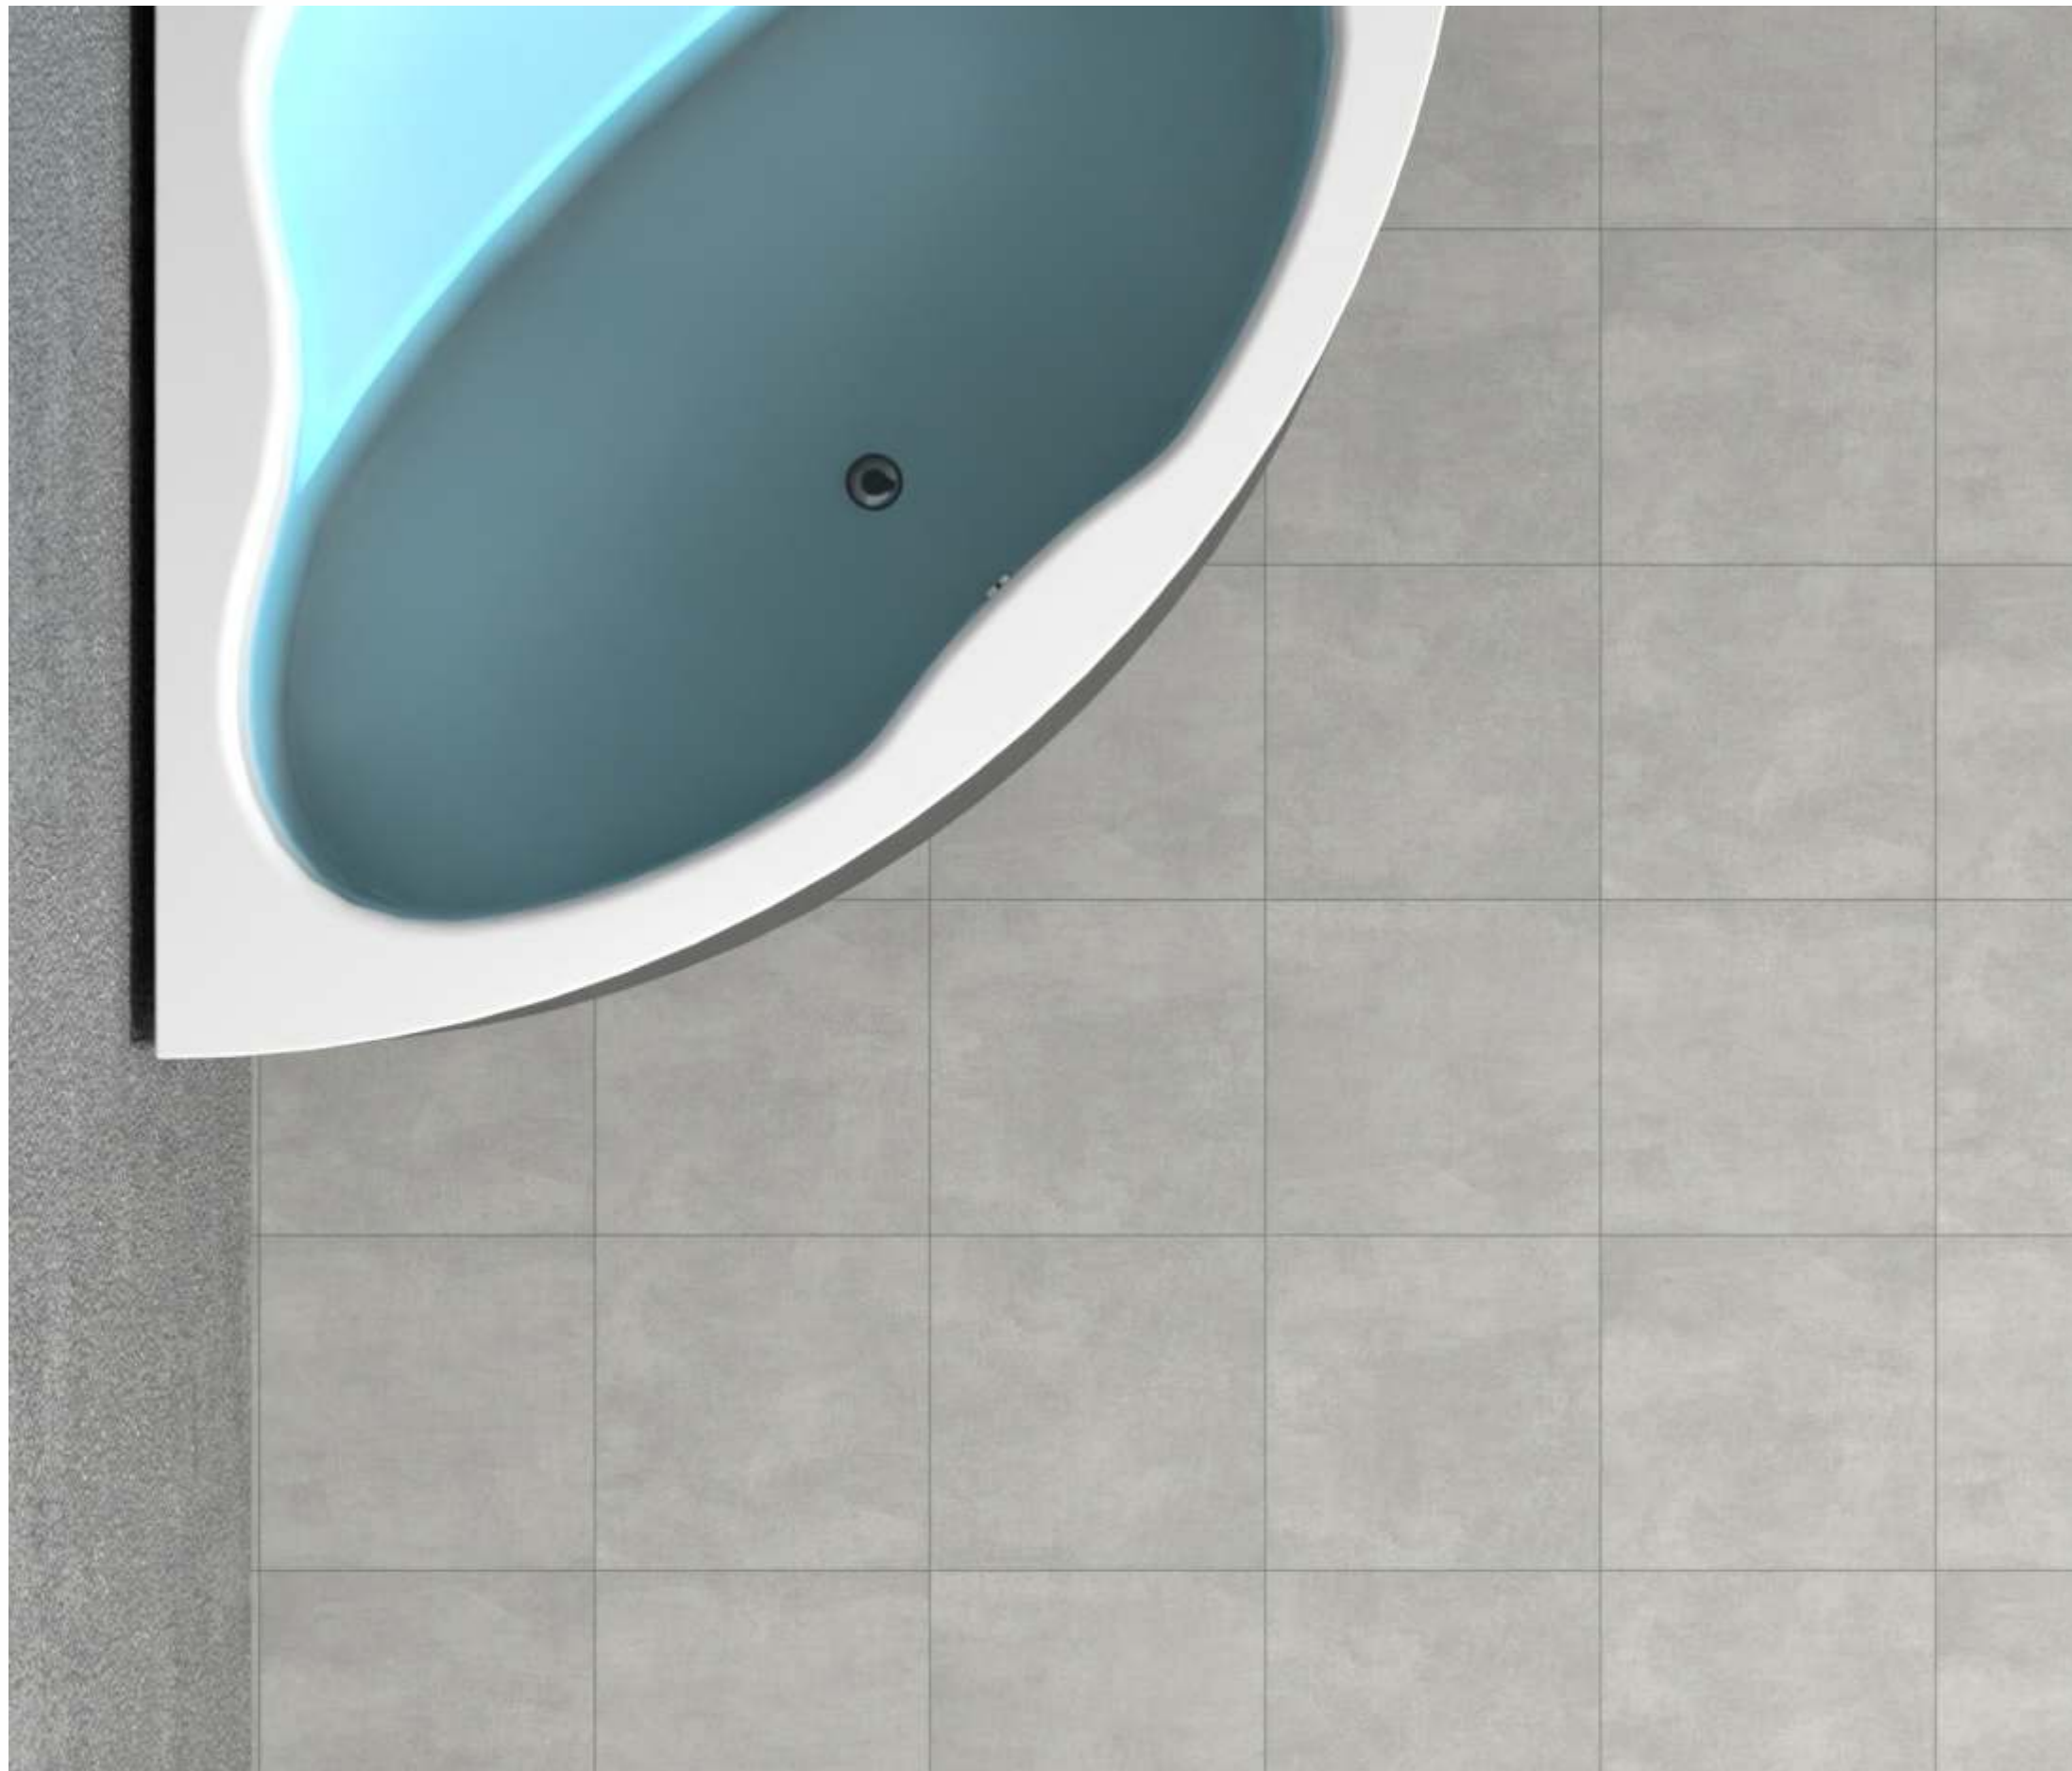

Matt

600x600mm

BACK TO
INDEX

italica
INNOVATING TRENDS

KLEOZ LIGHTGREY

NEW

Random-6