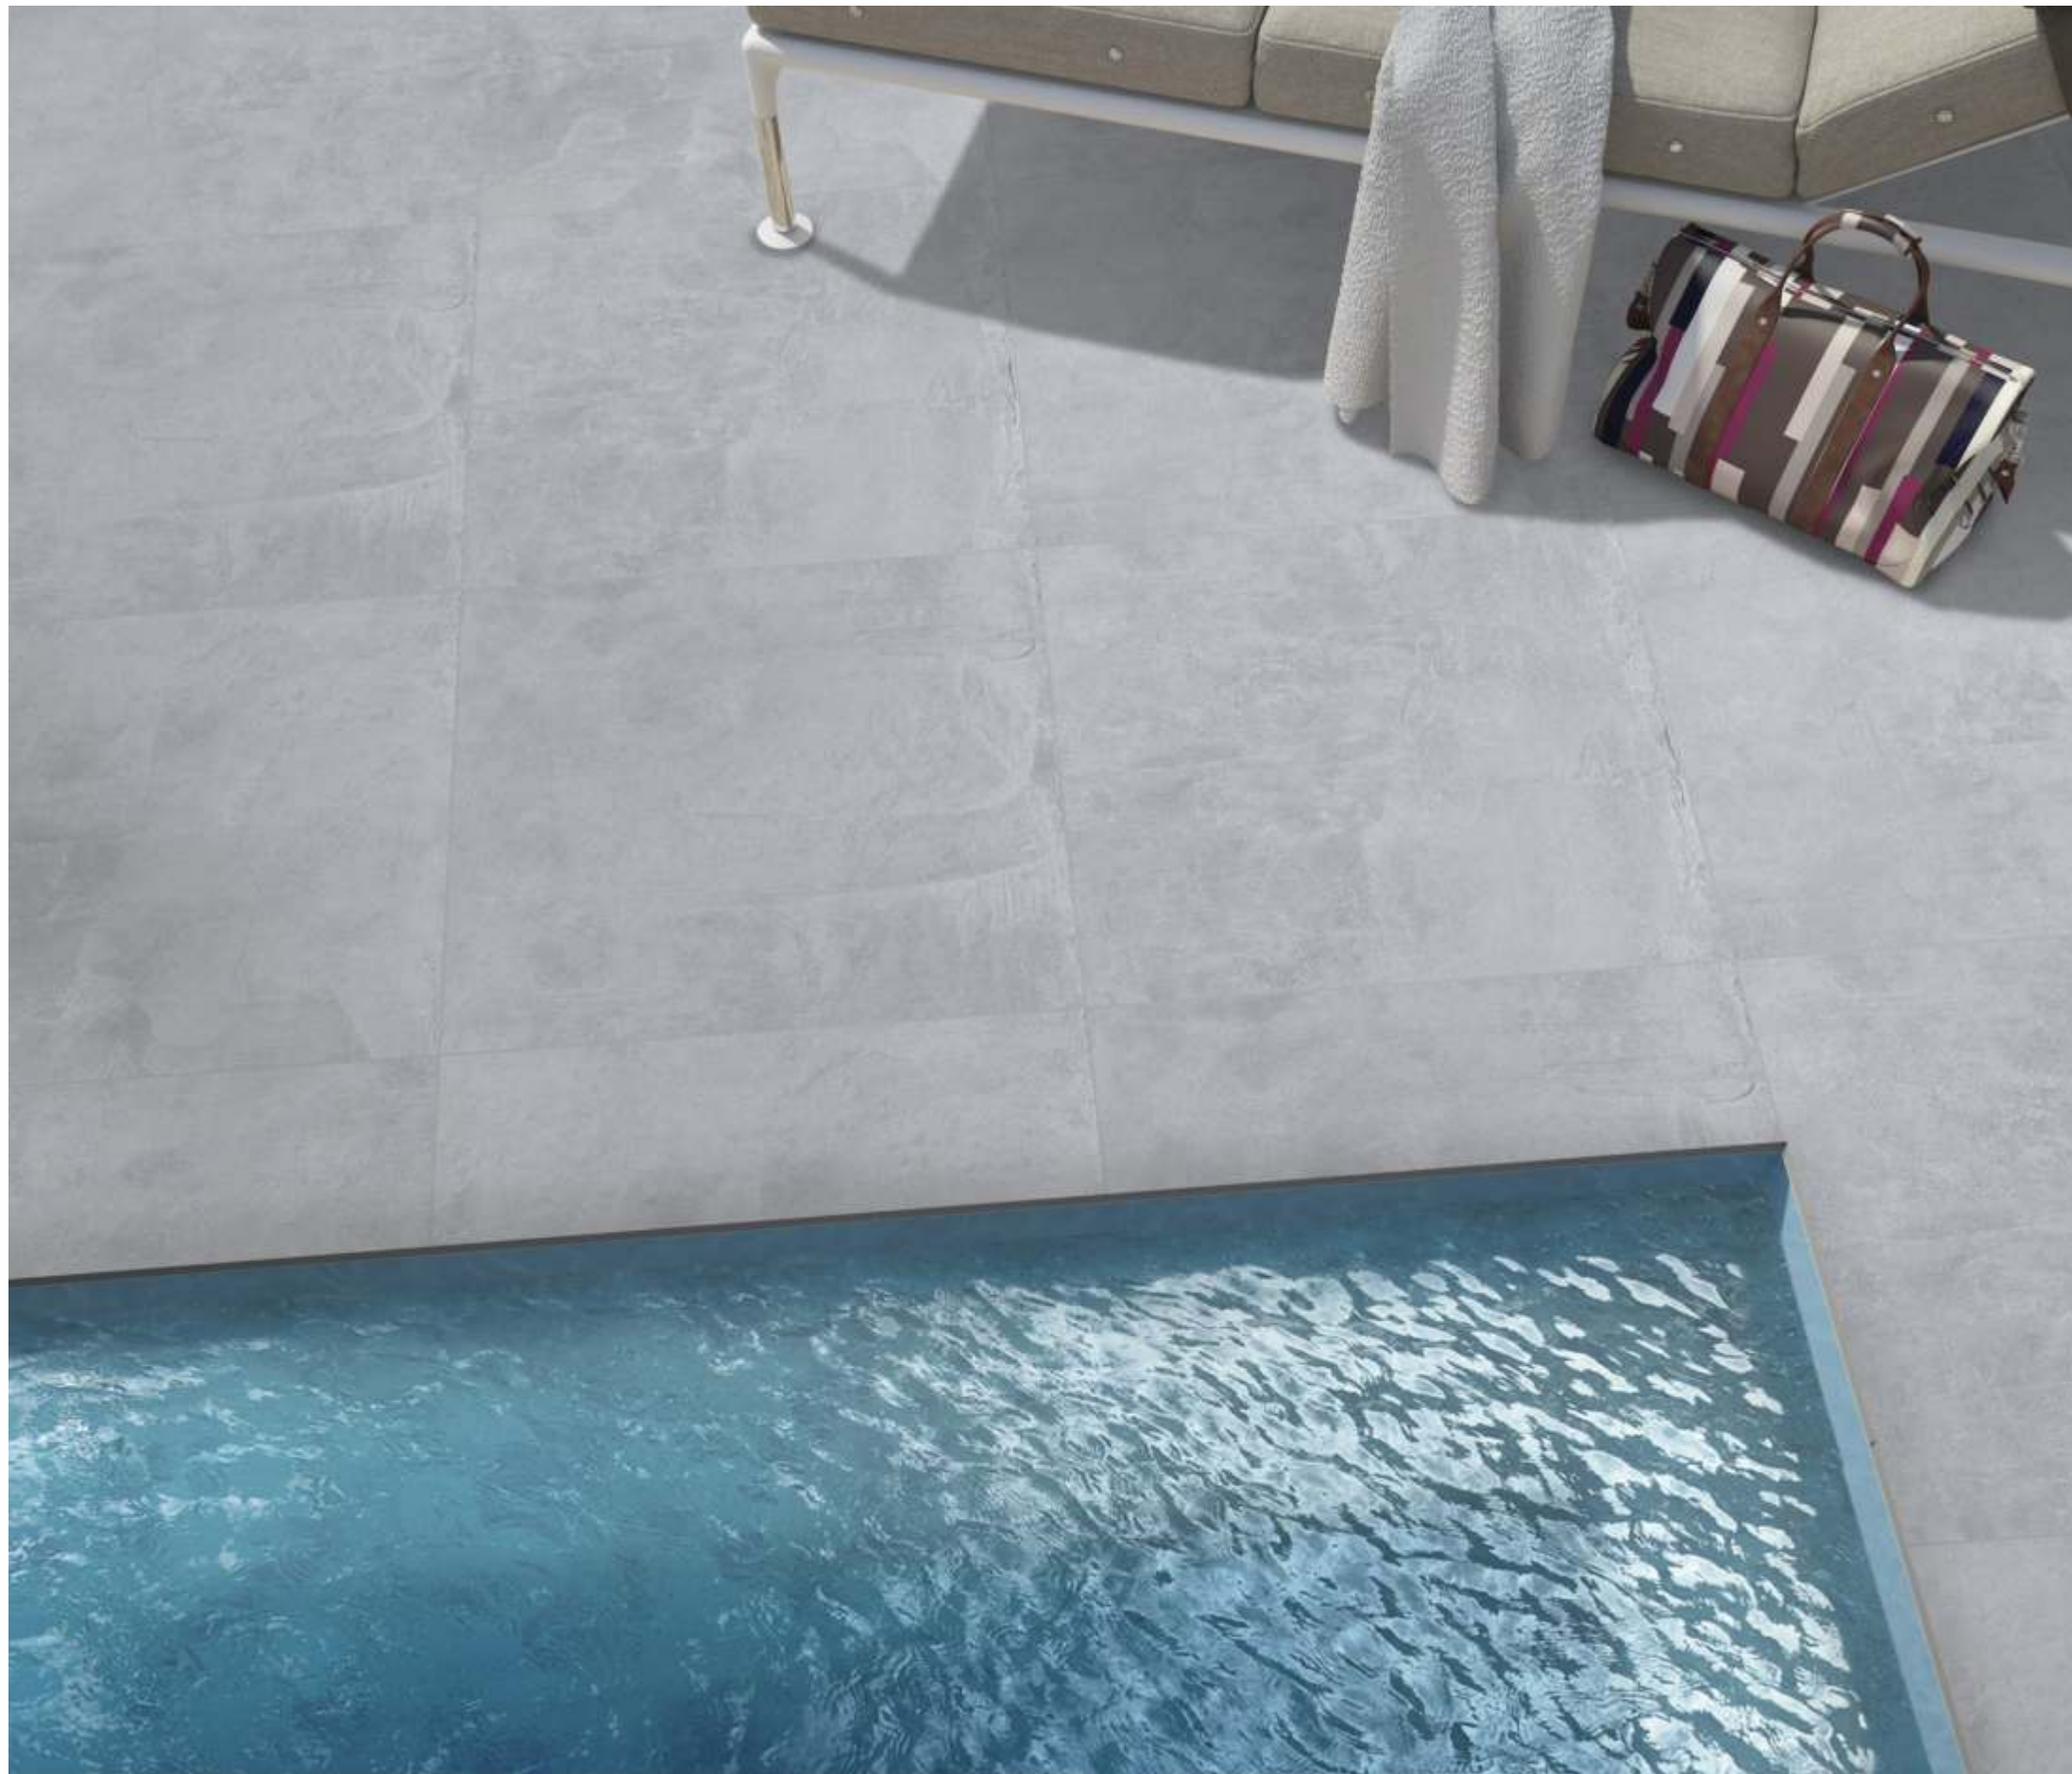

Matt
600x600mm

BACK TO
INDEX

italica
INNOVATING TRENDS

SOHO PEARL

Random-4