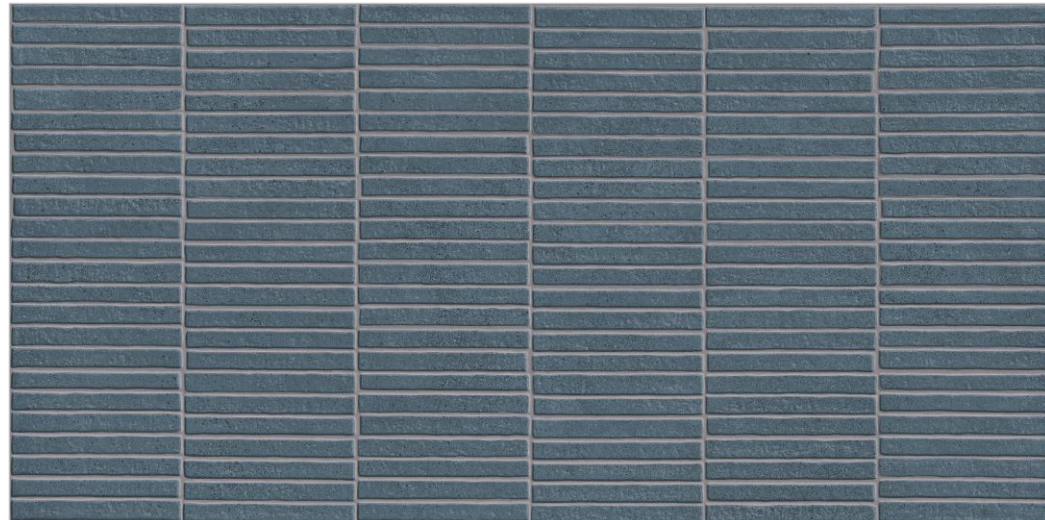

Urban Concrete Cobalt Decor

Size

600x1200mm
1 Random Face

Surface

Textured Matt

Decorative
Designs