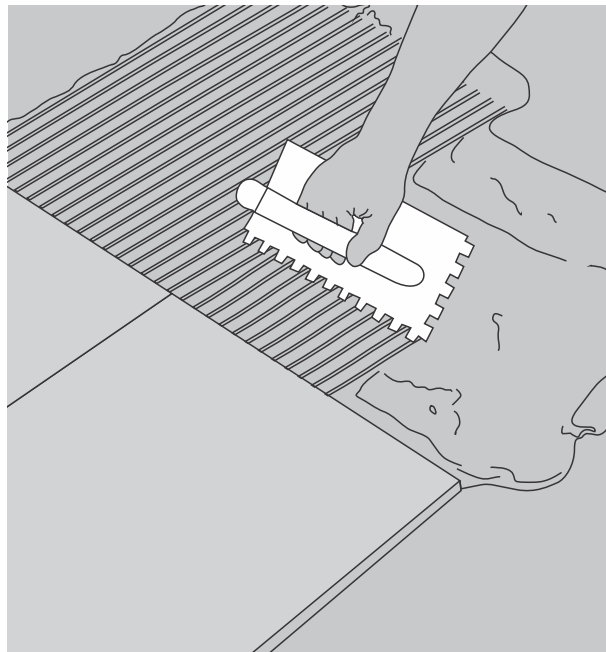

Step 3

Check that the surface is smooth and structurally sound before Begin tile fixing work and ensure the site has proper lighting and ventilation.

Step 4

Tiles should be set at right angles, and corners should not get bent. Prepare an adhesive (C2TE recommended > 2x2 tile size) plaster in advance by mixing water and mortar in a 1:6 ratio – follow this proportion to prevent cement joints from shrinking. Also, maintain minimal joints between two tiles and wipe off excess material.