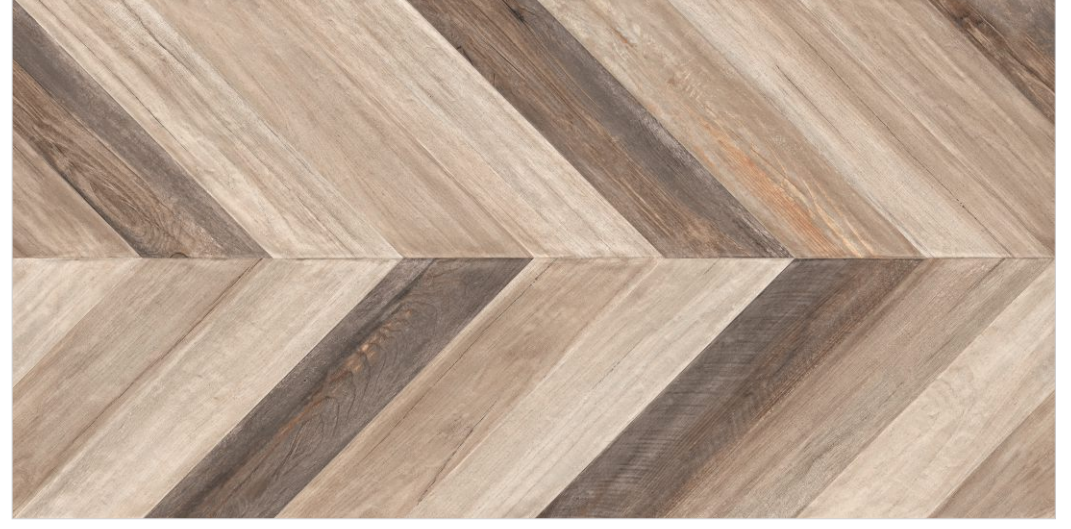

Surface

Textured Matt

600x1200mm
4 Random Faces

Waiting | Area

Create a welcoming waiting area that provides style and comfort, ensuring a pleasant atmosphere.

Rustwood Mocha

Rustwood Mocha

Size