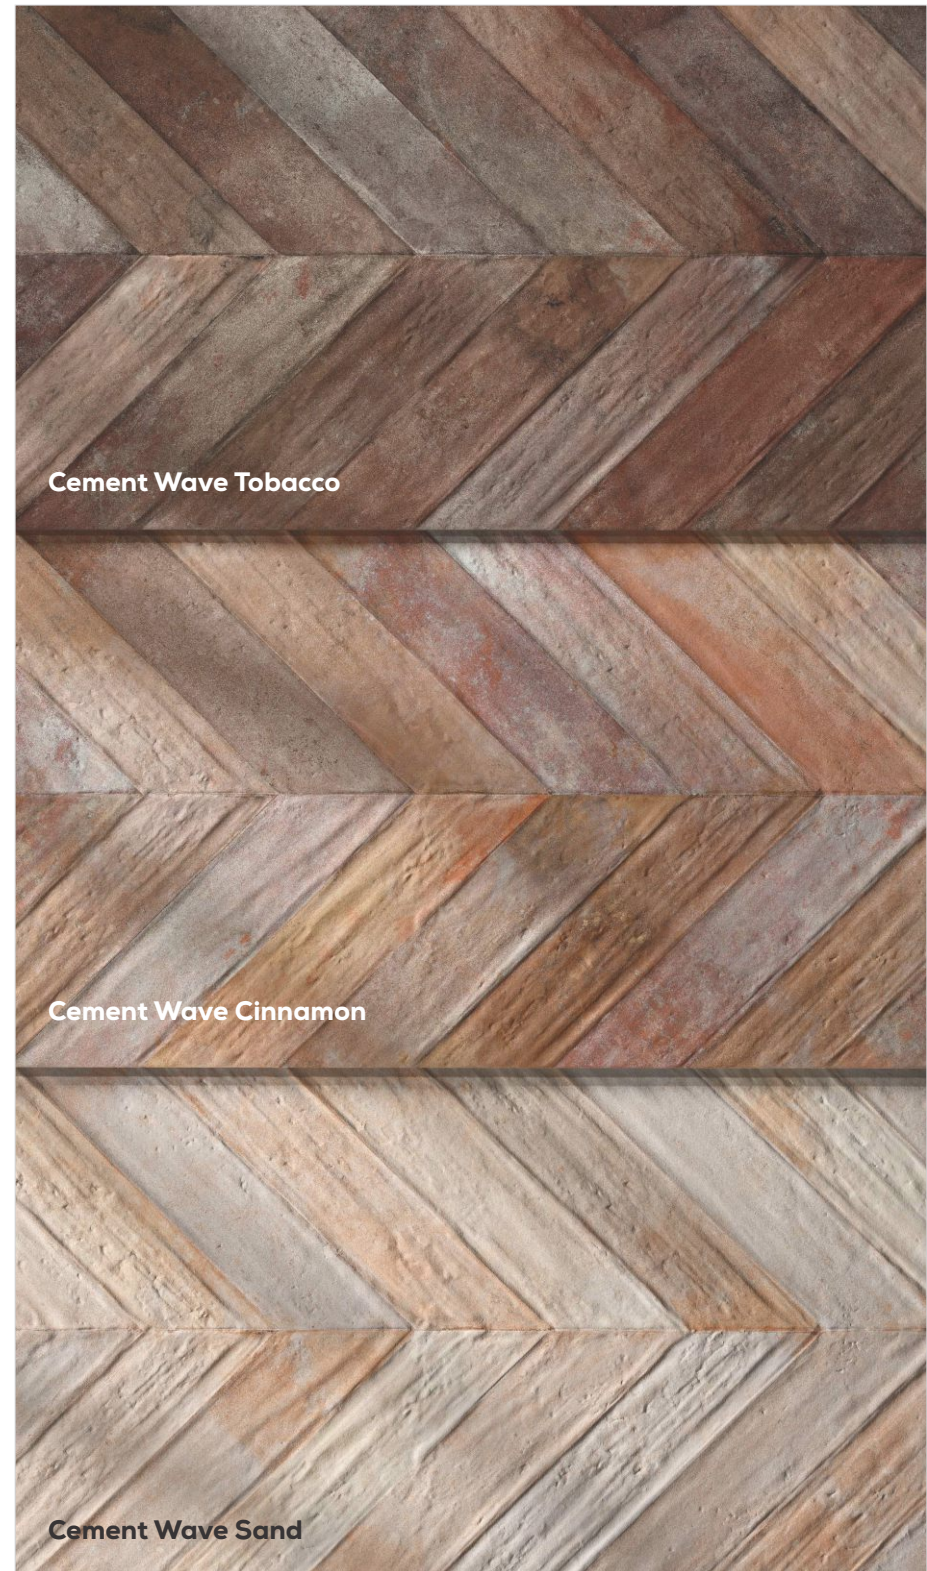

Cement Wave Tobacco

Cement Wave Cinnamon

Cement Wave Sand