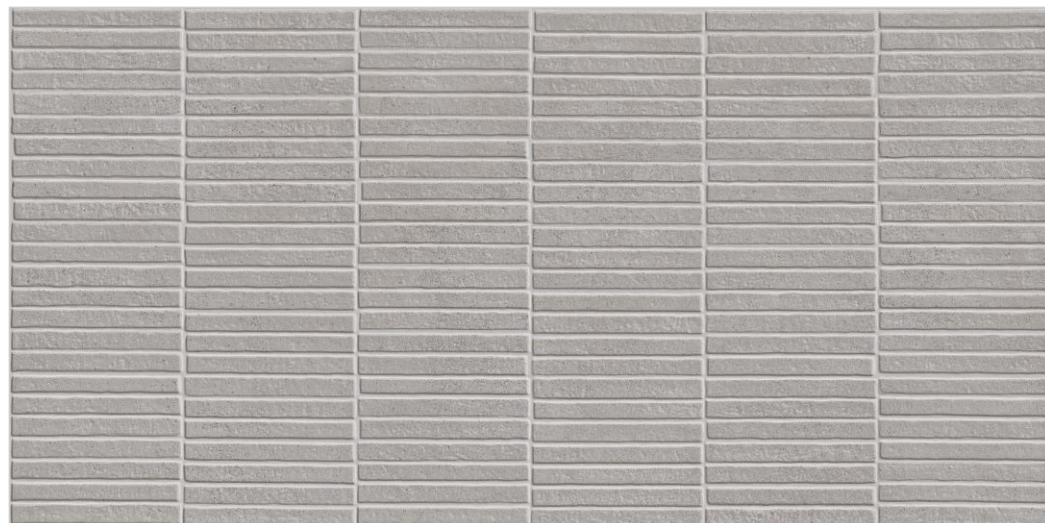

Urban Concrete Smoke Decor

Size

600x1200mm
1 Random Face

Surface

Textured Matt

Decorative
Designs