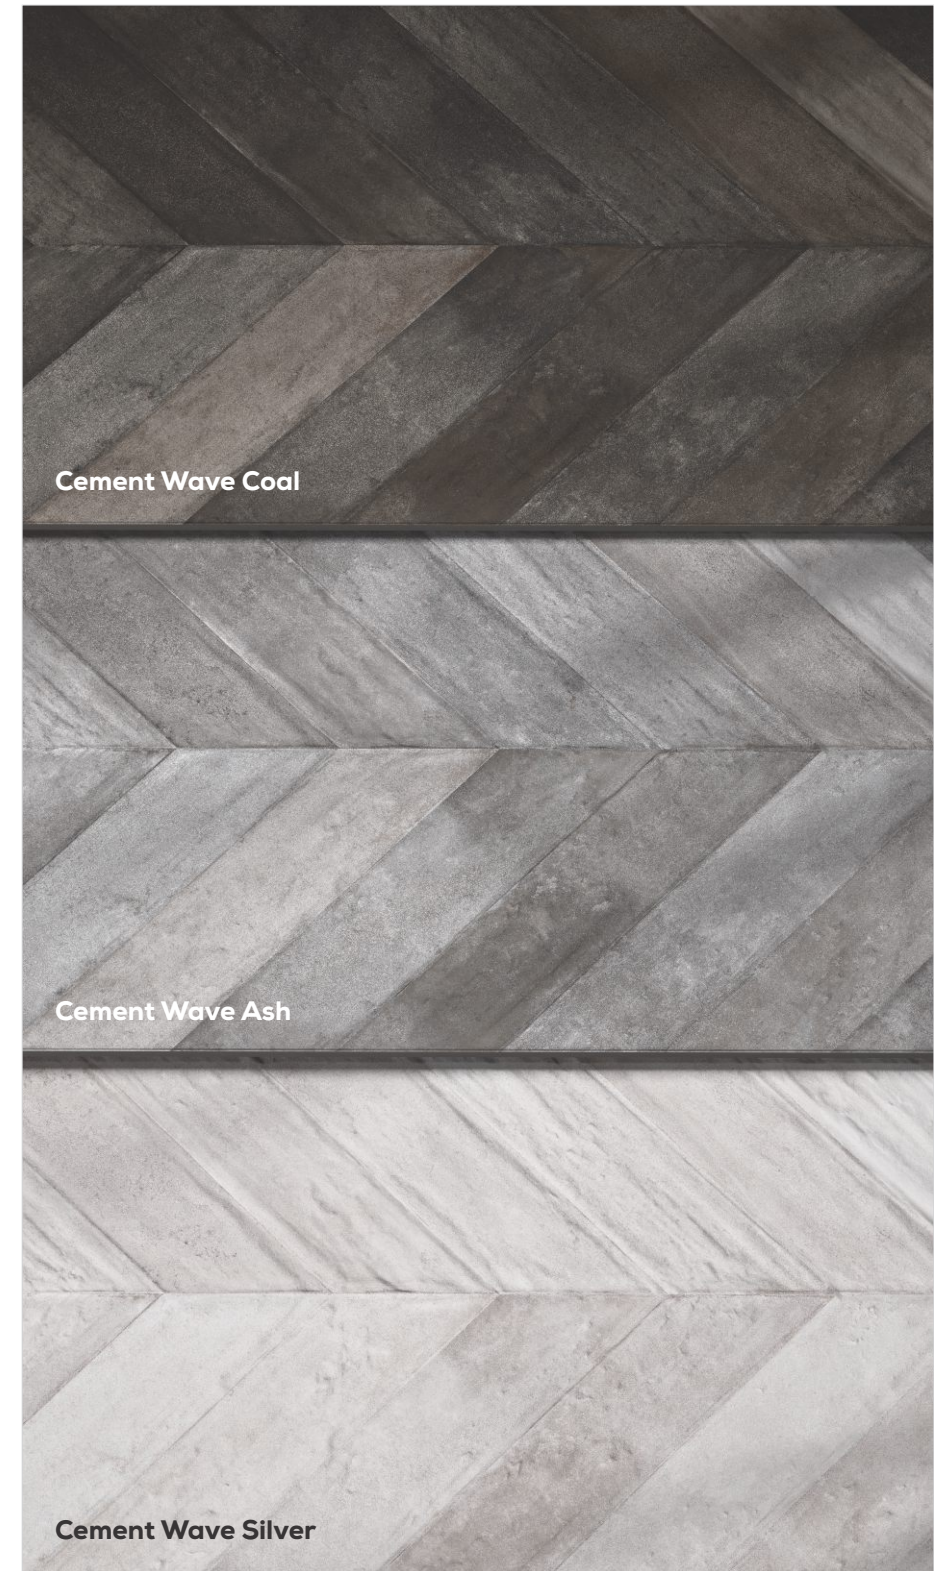

600x1200mm

1 Size

10 Colors

1 Surface

Cement Wave Coal

Cement Wave Ash

Cement Wave Silver

Rejuvenation | Area