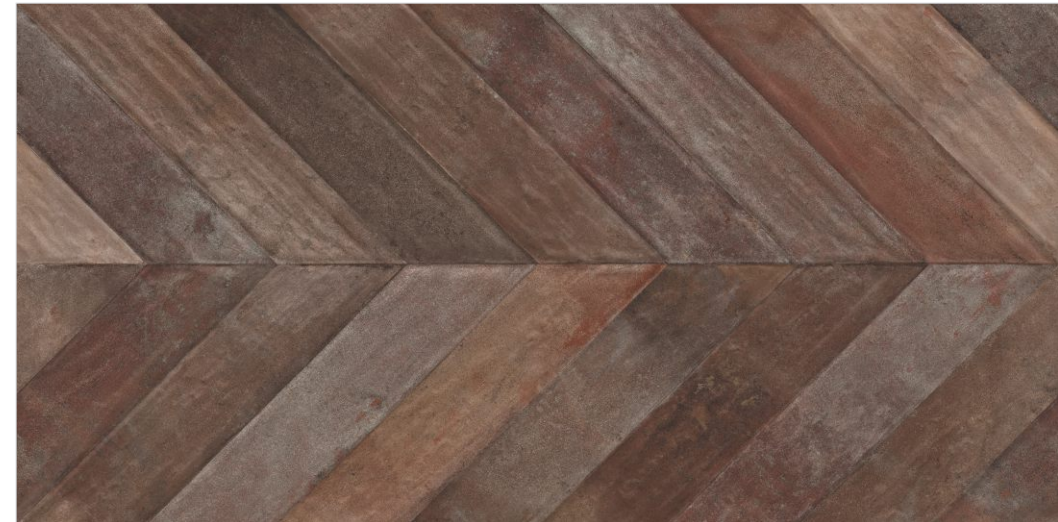

Cement Wave Tobacco