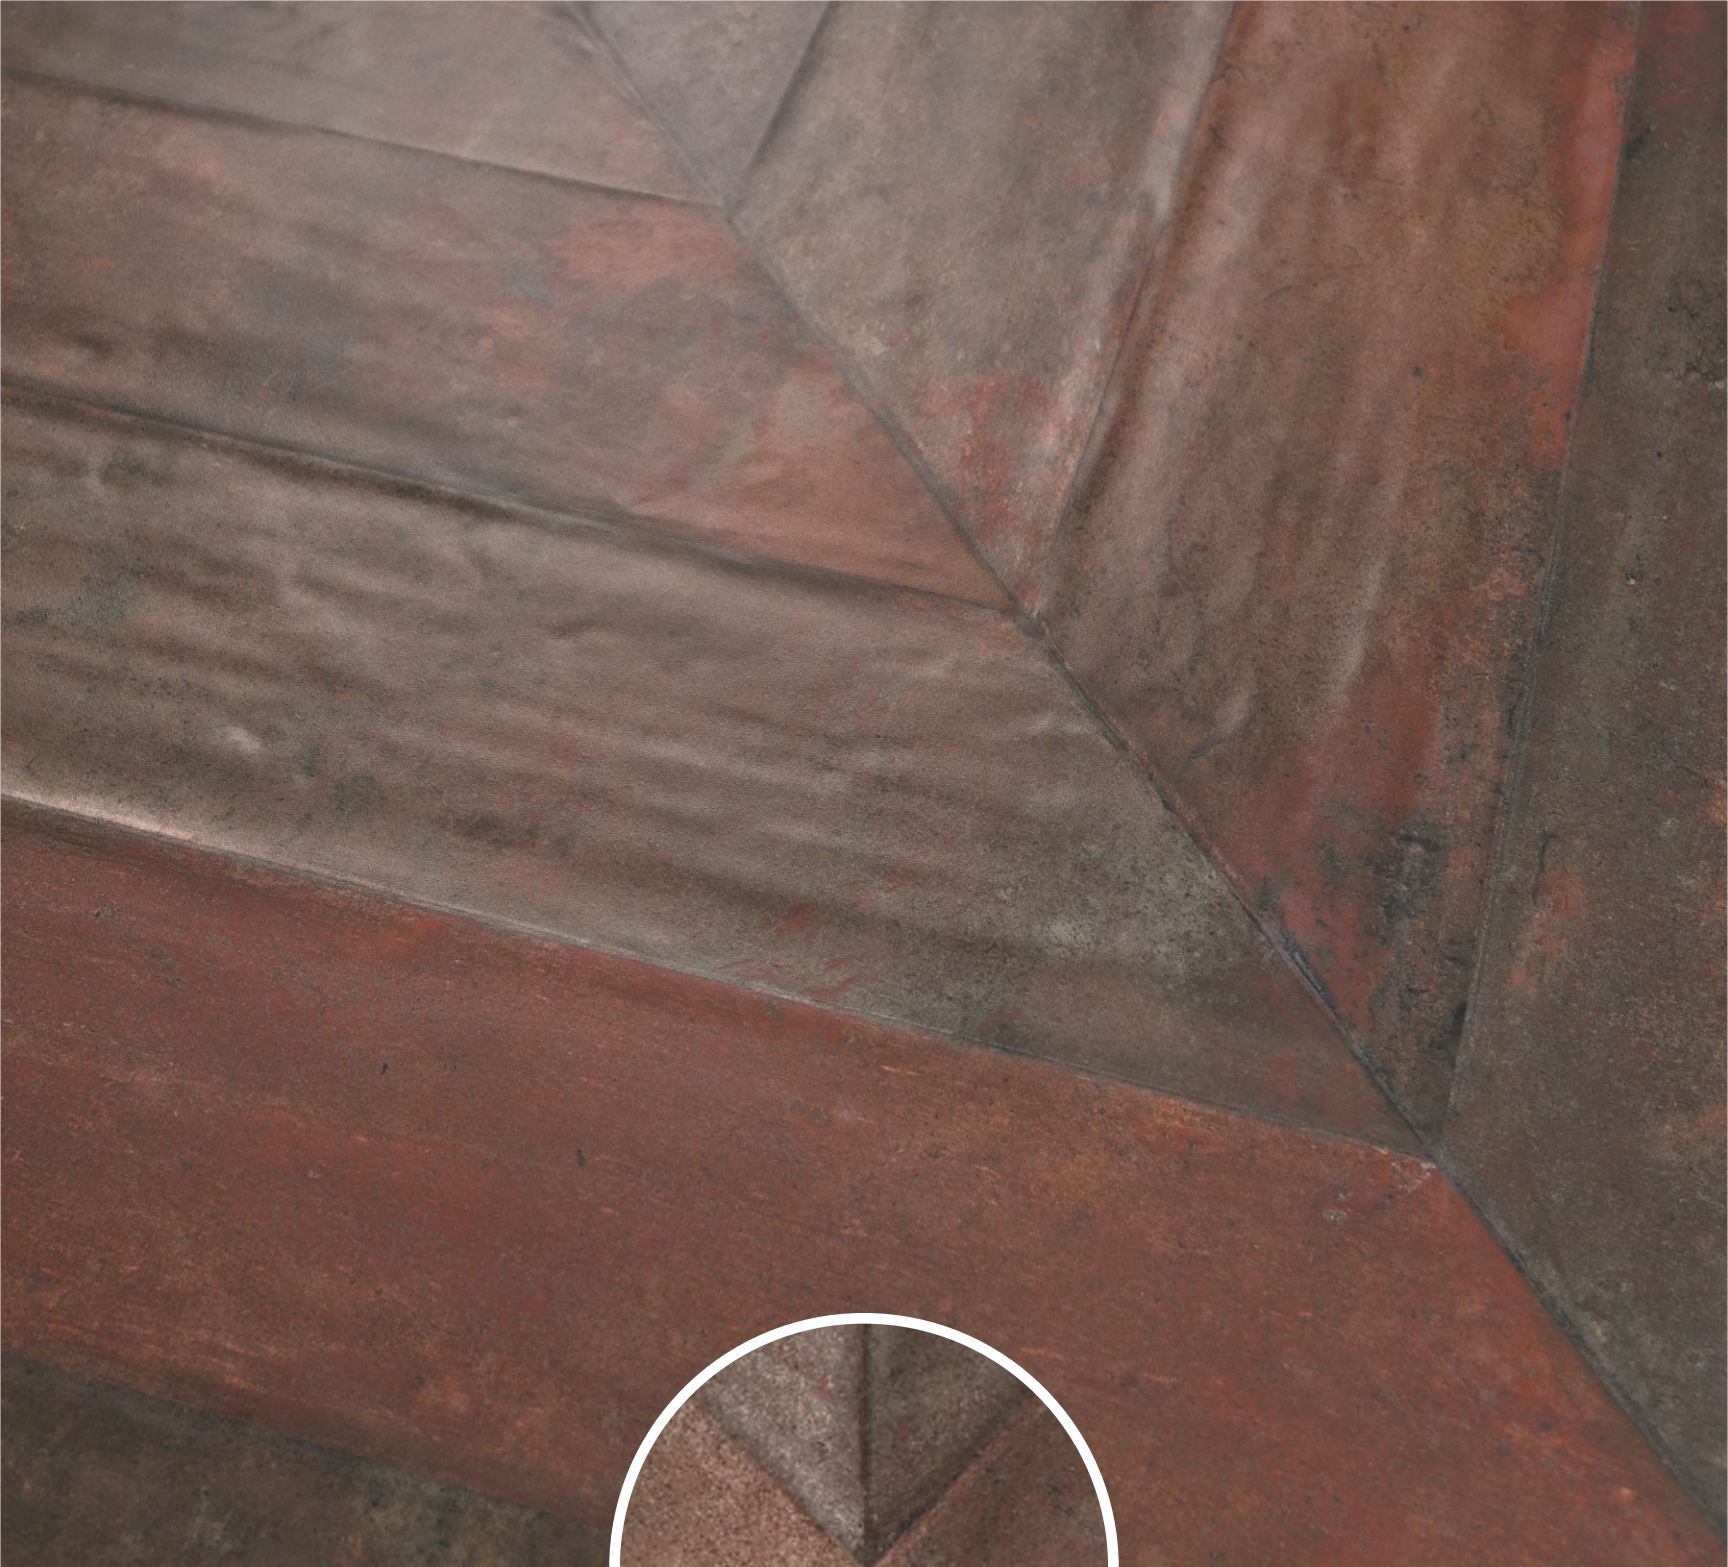

Cement Wave Tobacco