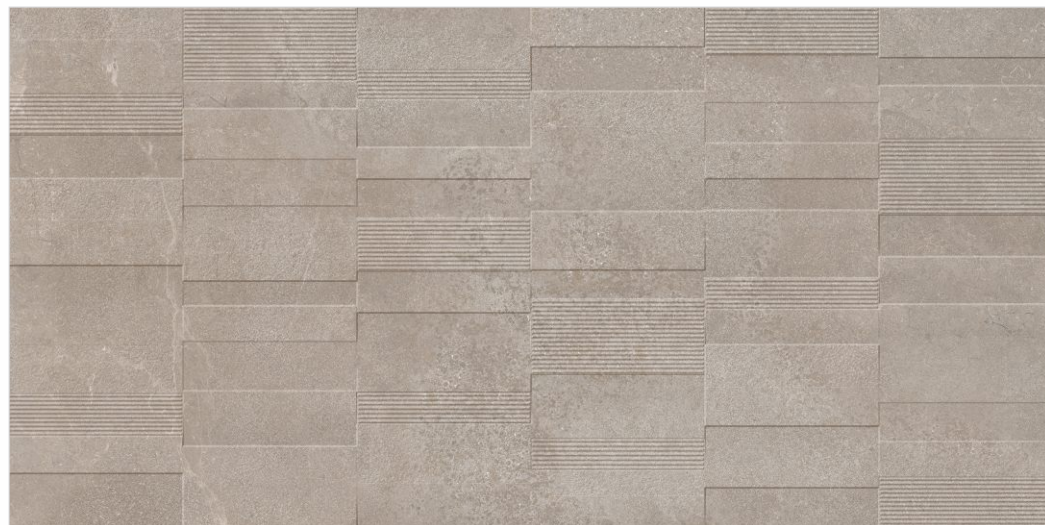

Lunar Dawn Decor

Size

600x1200mm
8 Random Faces

Surface

Textured Matt

Decorative
Designs