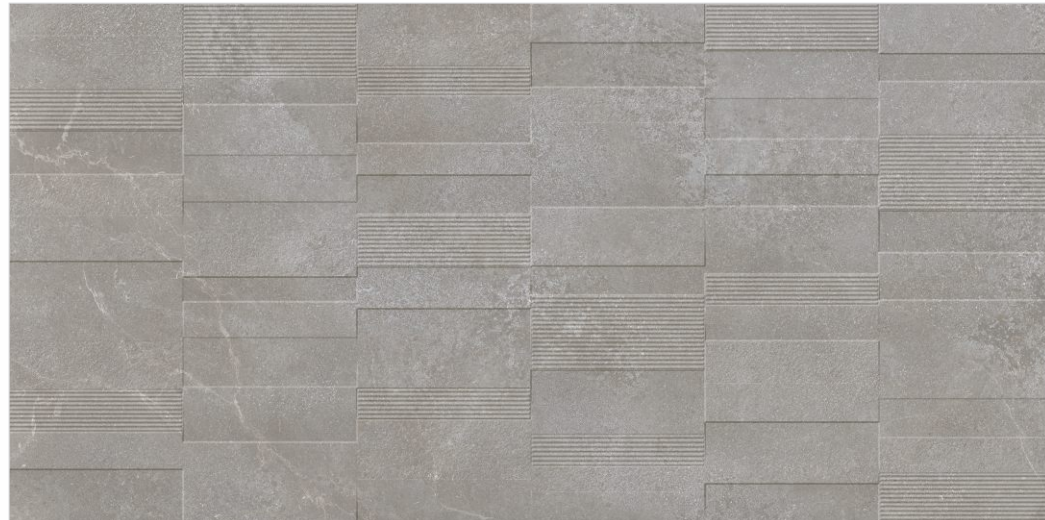

Lunar Gris Decor
600x1200mm | Surface - Textured Matt

Lunar Gris
600x1200mm | Surface - Textured Matt

Click Here

Click for the Index

Lunar Gris Decor

Size

600x1200mm
8 Random Faces

Surface