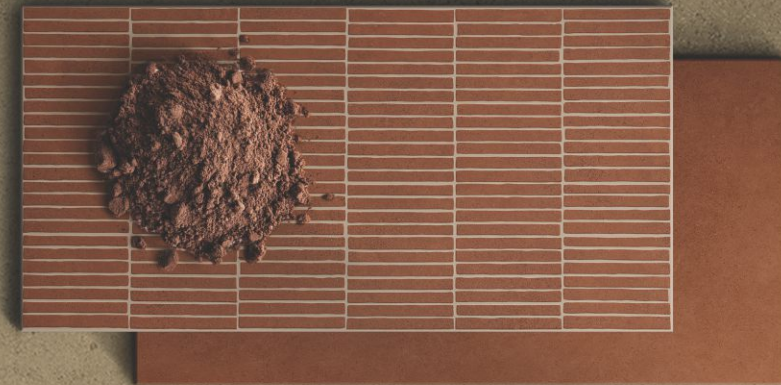

A natural color palette.