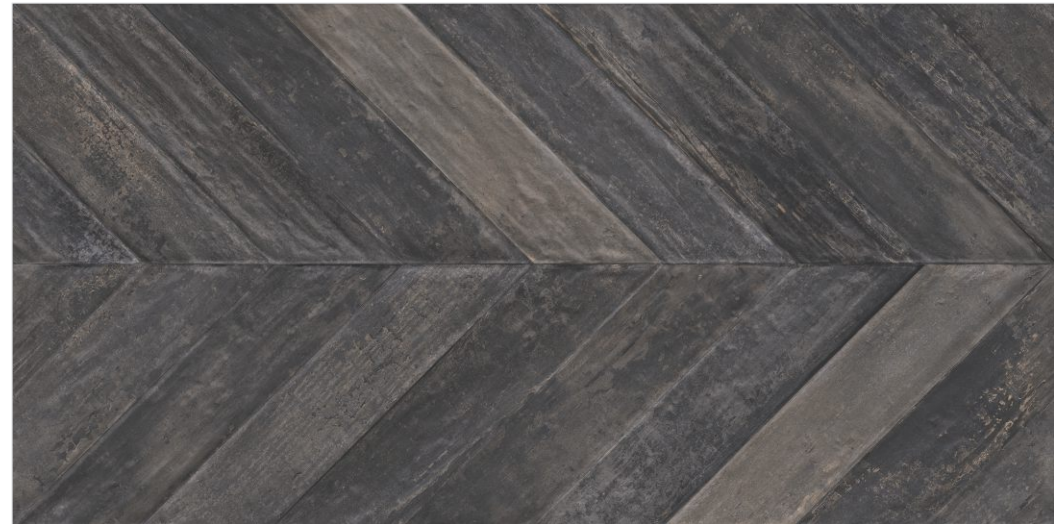

Surface

Textured Matt

600x1200mm
4 Random Faces

Drawing Room

Unwind and relax with colors and textures designed to deliver ultimate comfort and serene escape.

Ironwood Smoke

Ironwood Smoke

Size