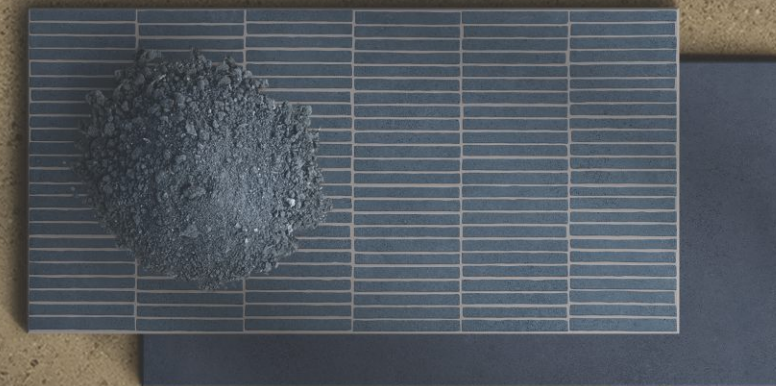

About
Collection

A natural color palette.

The collection offers a carefully curated color palette that draws from natural, timeless tones suited to various interior styles. The Urban Concrete Series takes inspiration from muted, earthy tones, the Chevron Series brings in natural wood shades, and the Lunar Series draws from the celestial world.