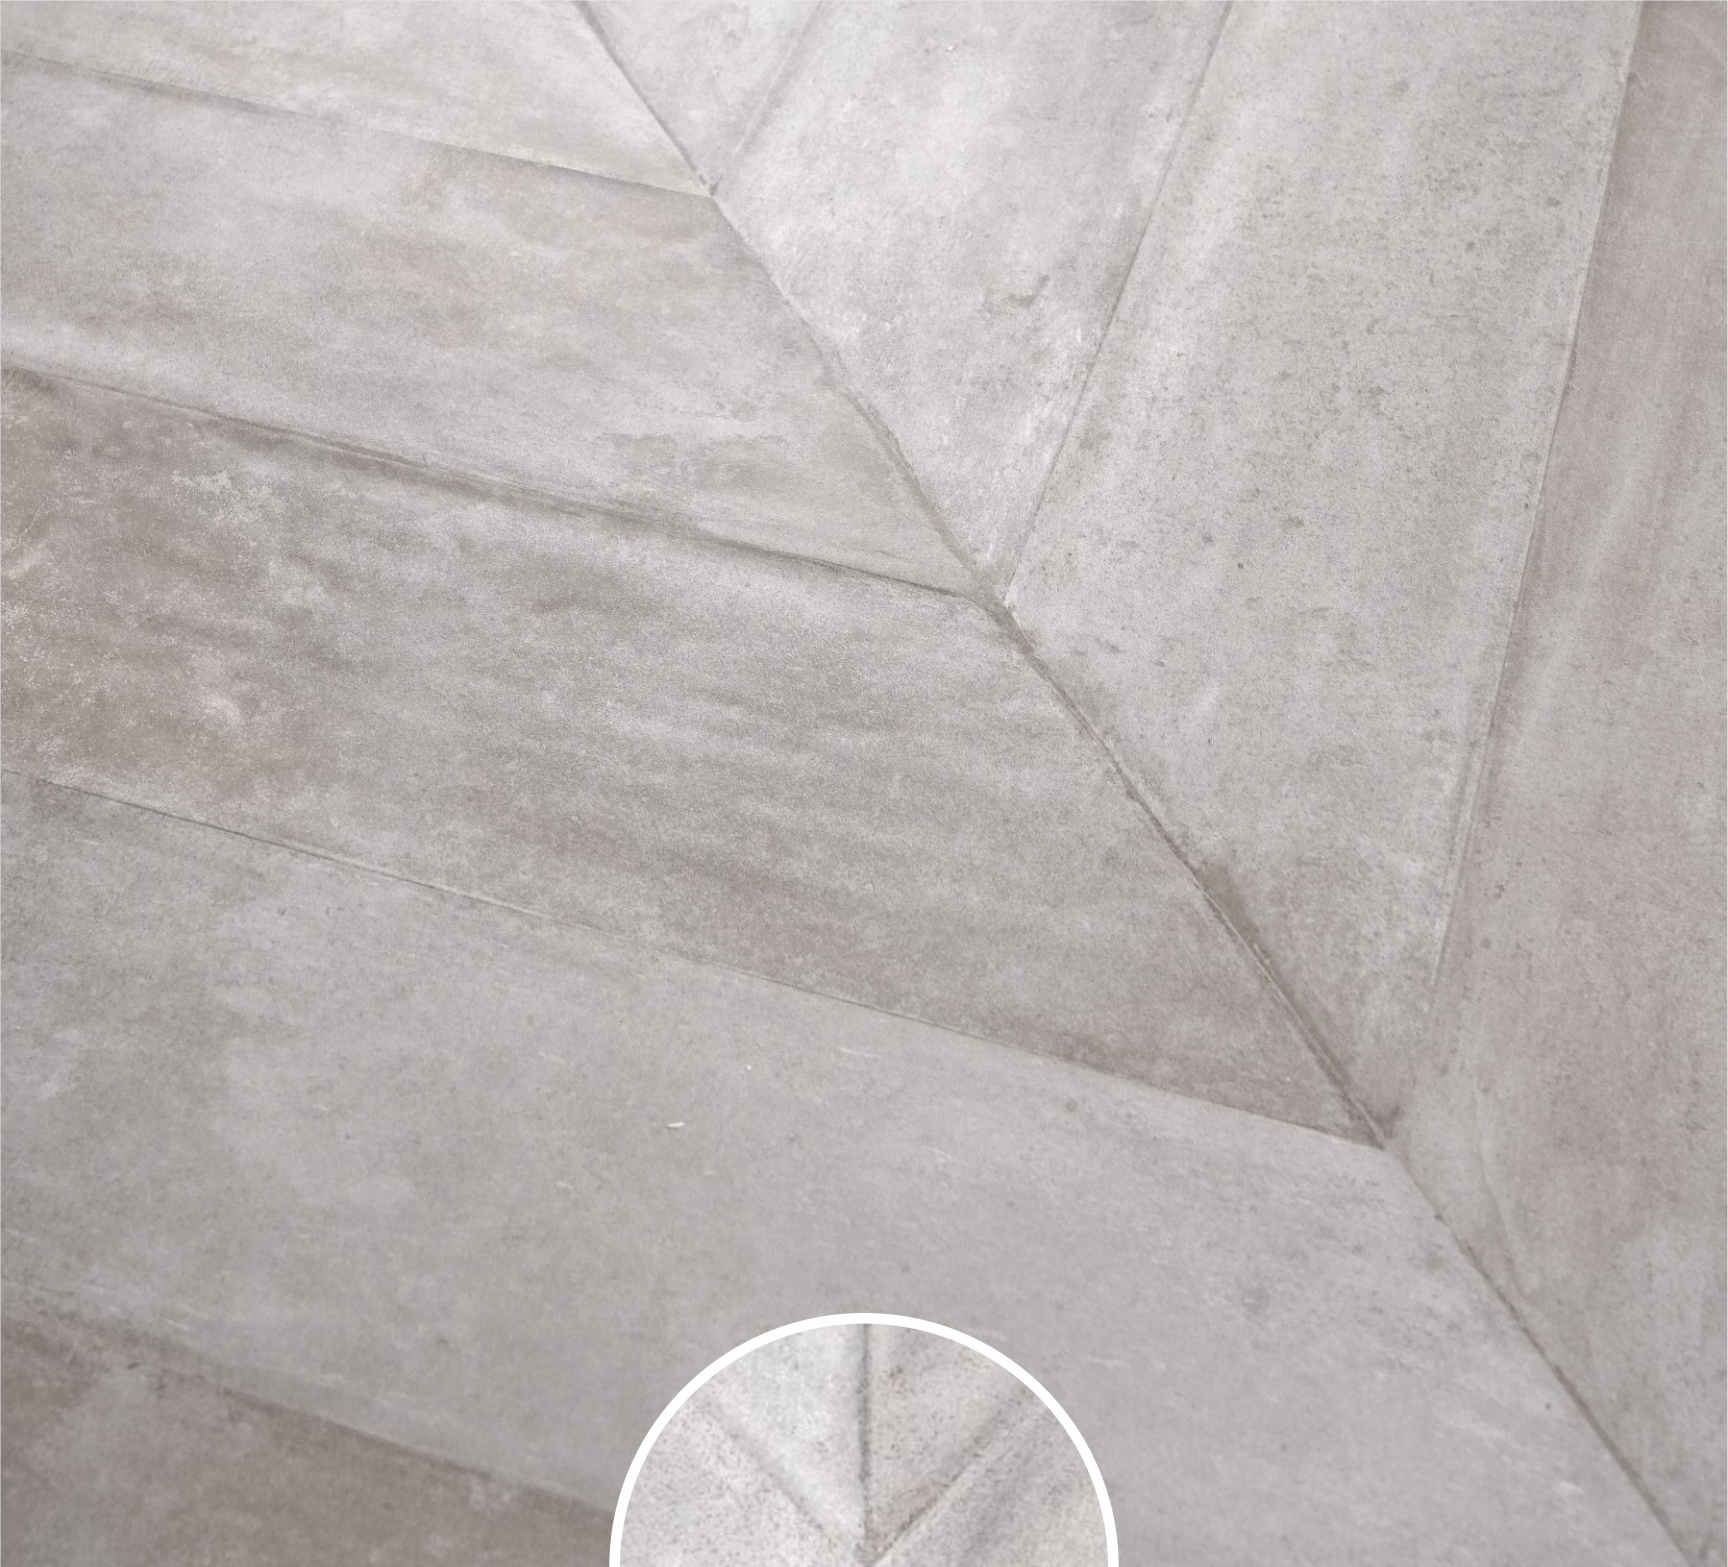

Cement Wave Silver