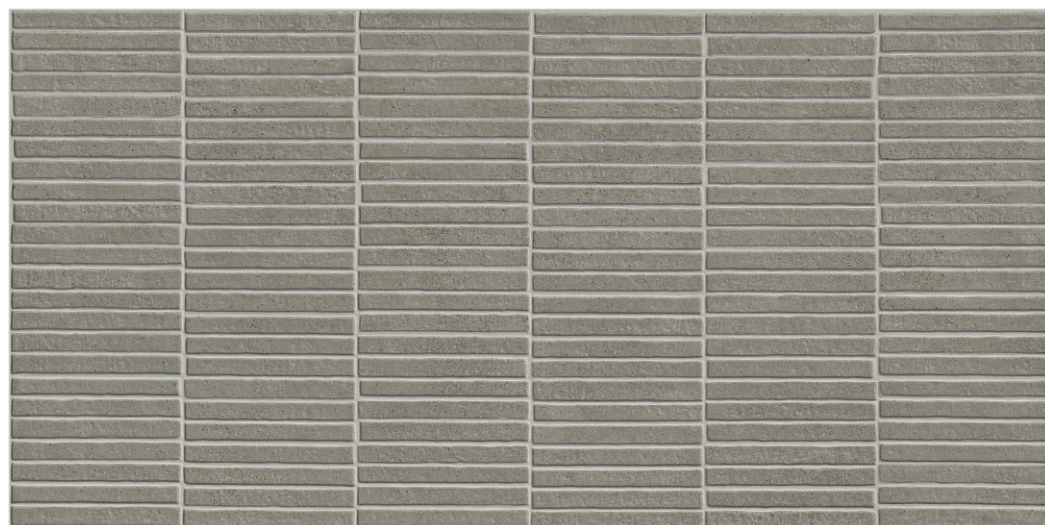

Urban Concrete Verde Decor

Size

600x1200mm
1 Random Face

Surface

Textured Matt

Decorative
Designs