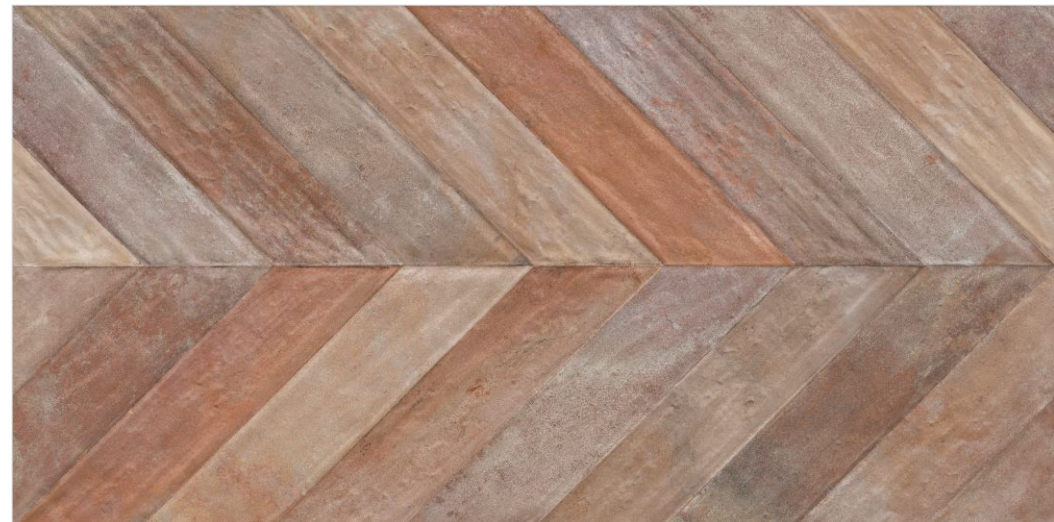

Cement Wave Cinnamon