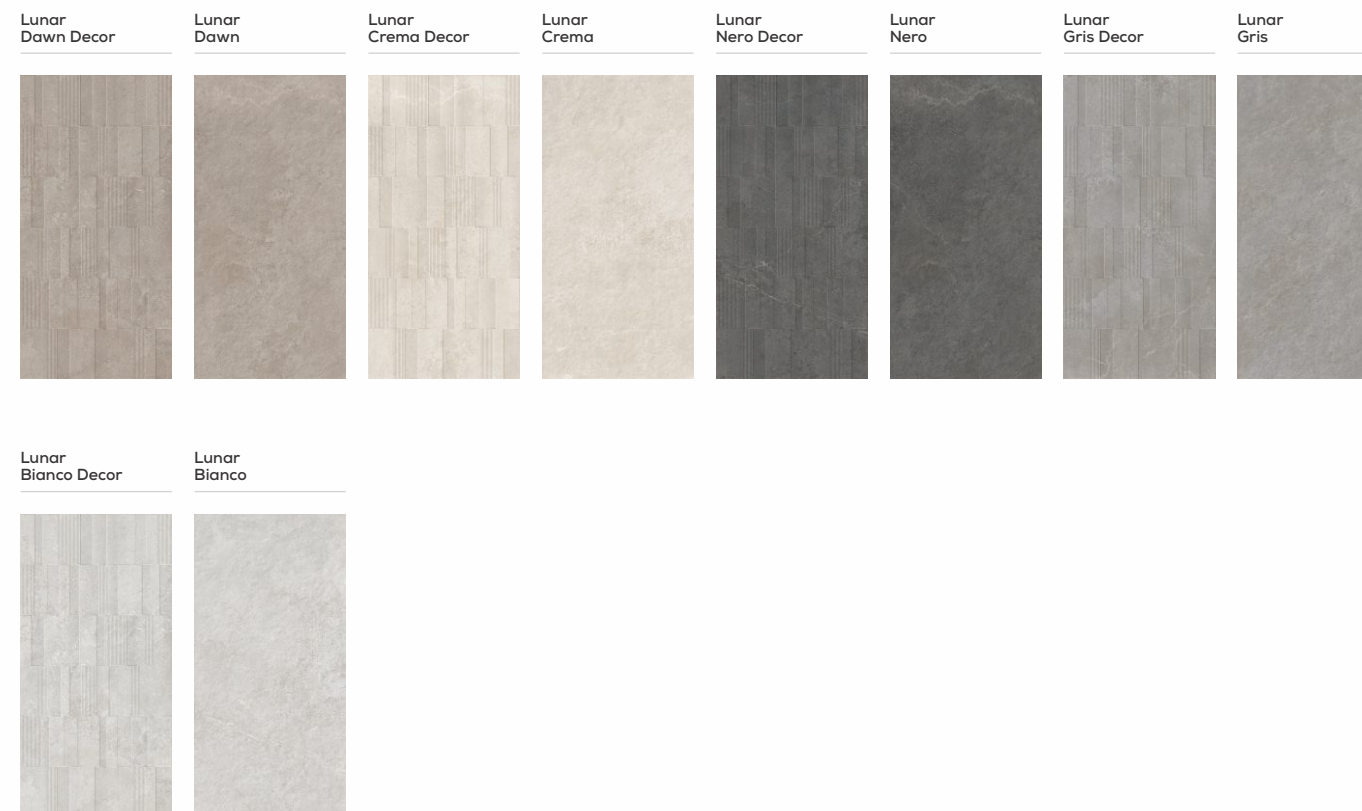

Lunar

Deconstructing the classic with celestial inspiration.

Inspired by the ethereal beauty of the cosmos, the Lunar Series is a daring exploration of texture, tone, and celestial influence. This series draws from the moon's surface - its rough textures, soft glow, and otherworldly allure - blending a rich palette of soft, ethereal hues and intricate surface patterns to create a unique, dreamlike quality.

The Lunar Series evokes calm and tranquility, inviting you to immerse yourself in a serene atmosphere that transcends the ordinary. Its delicate textures mimic the moon's surface, creating subtle depth and intrigue, while the sophisticated tones bring warmth and quiet elegance to any interior.

600x1200mm

1 Size

5 Colors

1 Surface