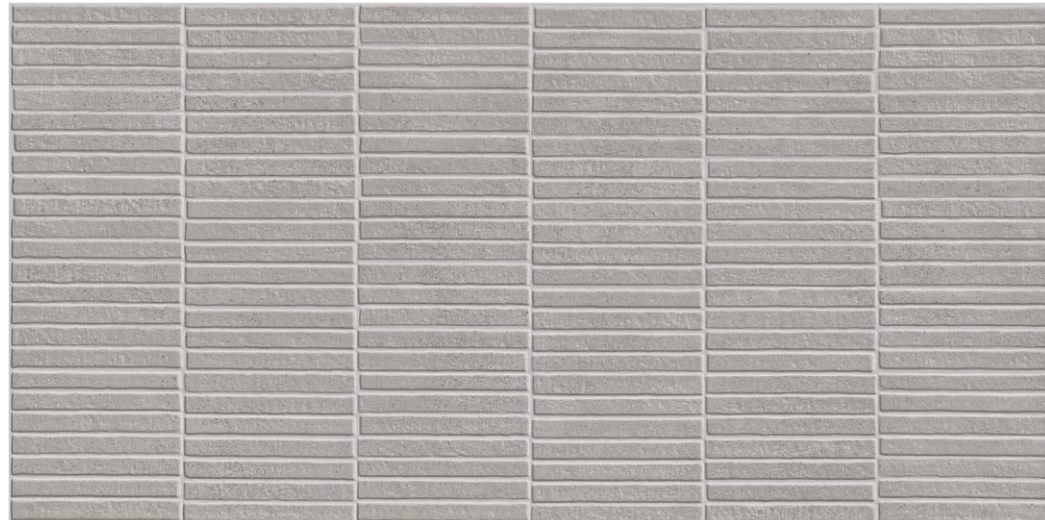

Urban Concrete Smoke Decor

Size

600x1200mm
1 Random Face

Surface

Textured Matt

Decorative
Designs