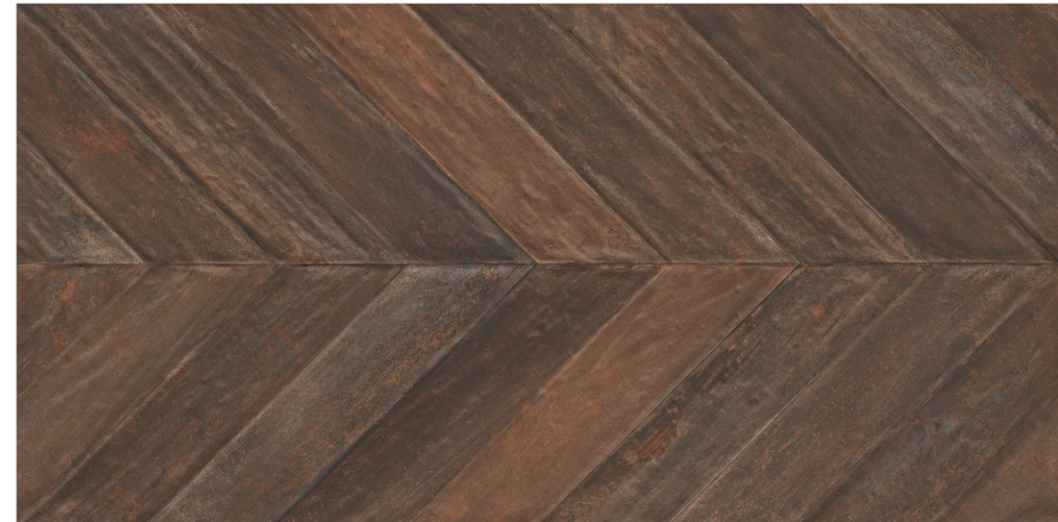

Surface

Textured Matt

600x1200mm
4 Random Faces

Eating Area

Revamp your eating area to foster warmth and connection, making you feel like a special occasion.

Ironwood Copper

Ironwood Copper

Size