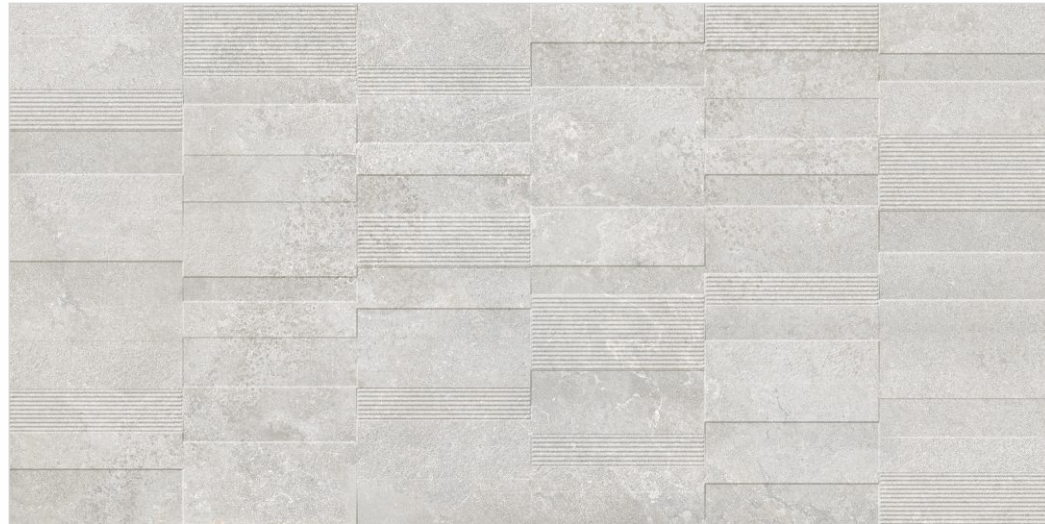

Lunar Bianco Decor
600x1200mm | Surface - Textured Matt

Lunar Bianco
600x1200mm | Surface - Textured Matt

Click Here

[← Click for the Index](#)

Lunar Bianco Decor

Size

Surface

Textured Matt