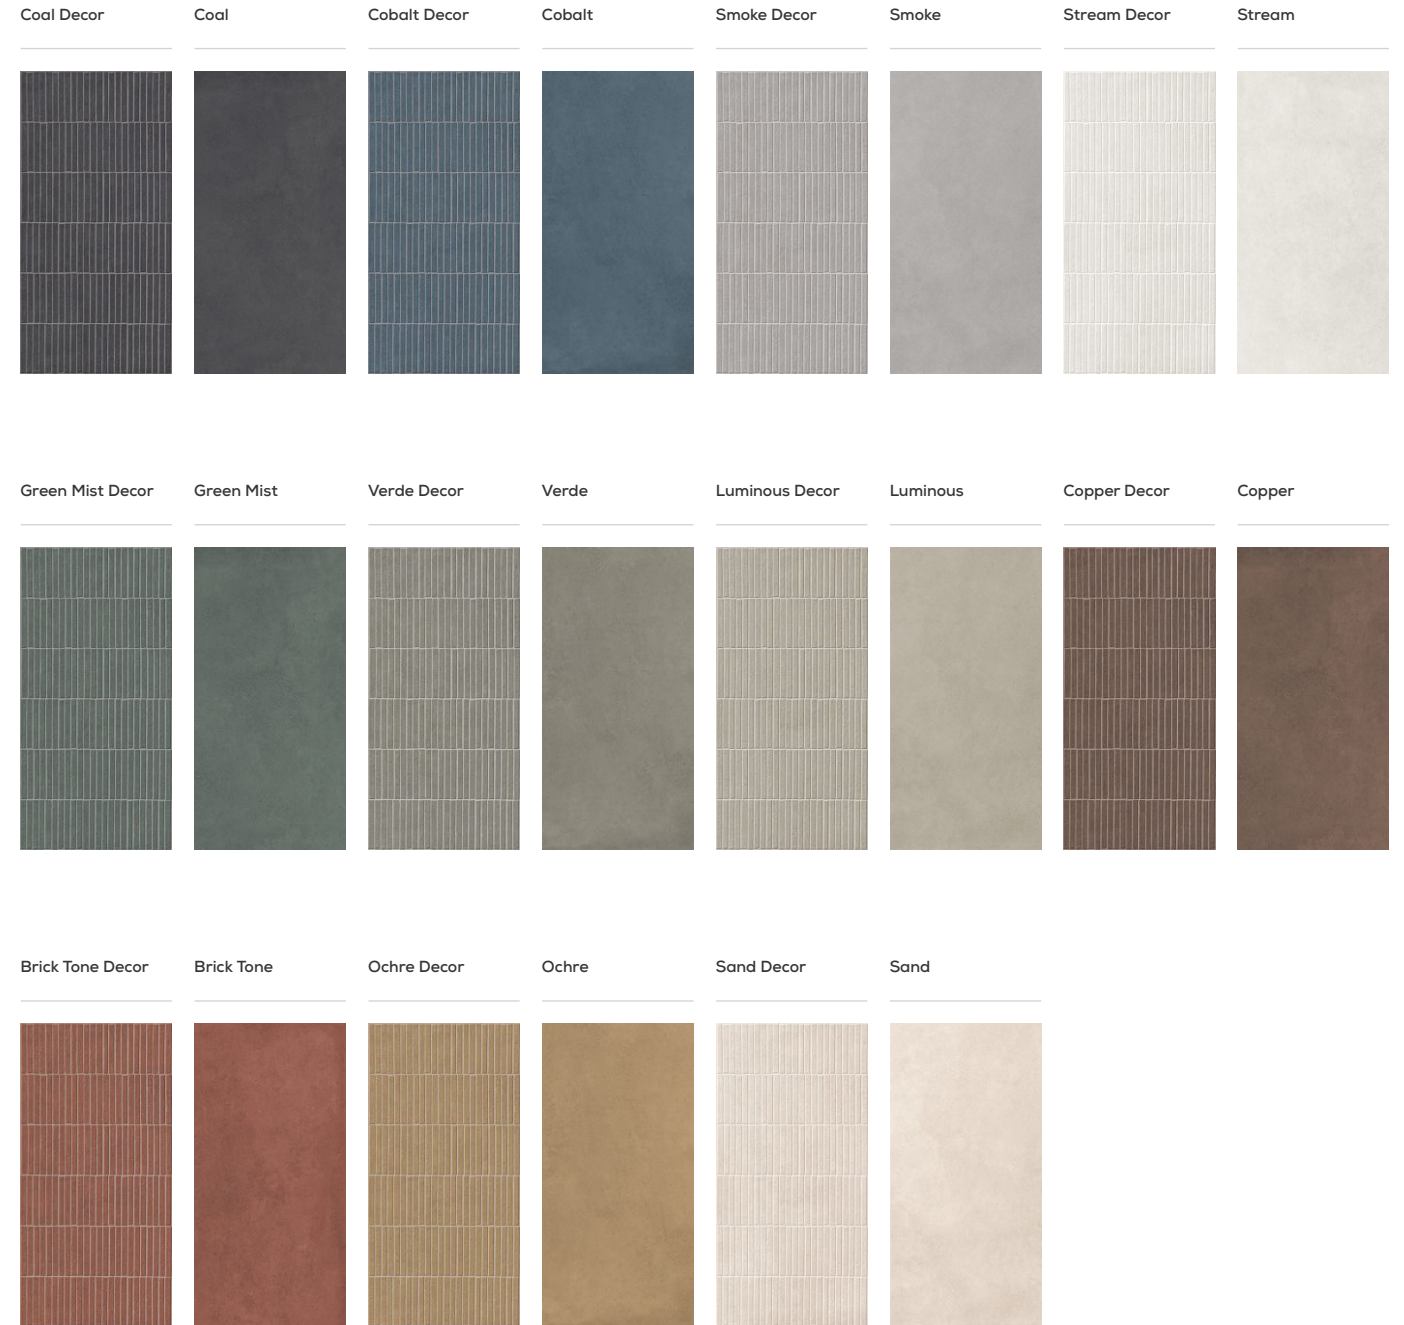

Urban Concrete

A tribute to the raw, unfiltered beauty of industrial design.

A tribute to industrial design's raw, unfiltered beauty, the Urban Concrete Series takes its inspiration from the rugged textures and raw appeal of cement and concrete. These surfaces are designed to mimic the weathered industrial environments of the modern world, with each piece reflecting the passage of time and the marks of urban living.

This series brings a sense of authenticity to interiors, offering a modern, gritty aesthetic that speaks of urban resilience and transformation. The Urban Concrete Series evokes a bold sense of character and individuality with its rich, rough textures and neutral color palette.

600x1200mm | 600x600mm

2 Sizes | 11 Colors | 1 Surface

*2 Sizes available only in base tile