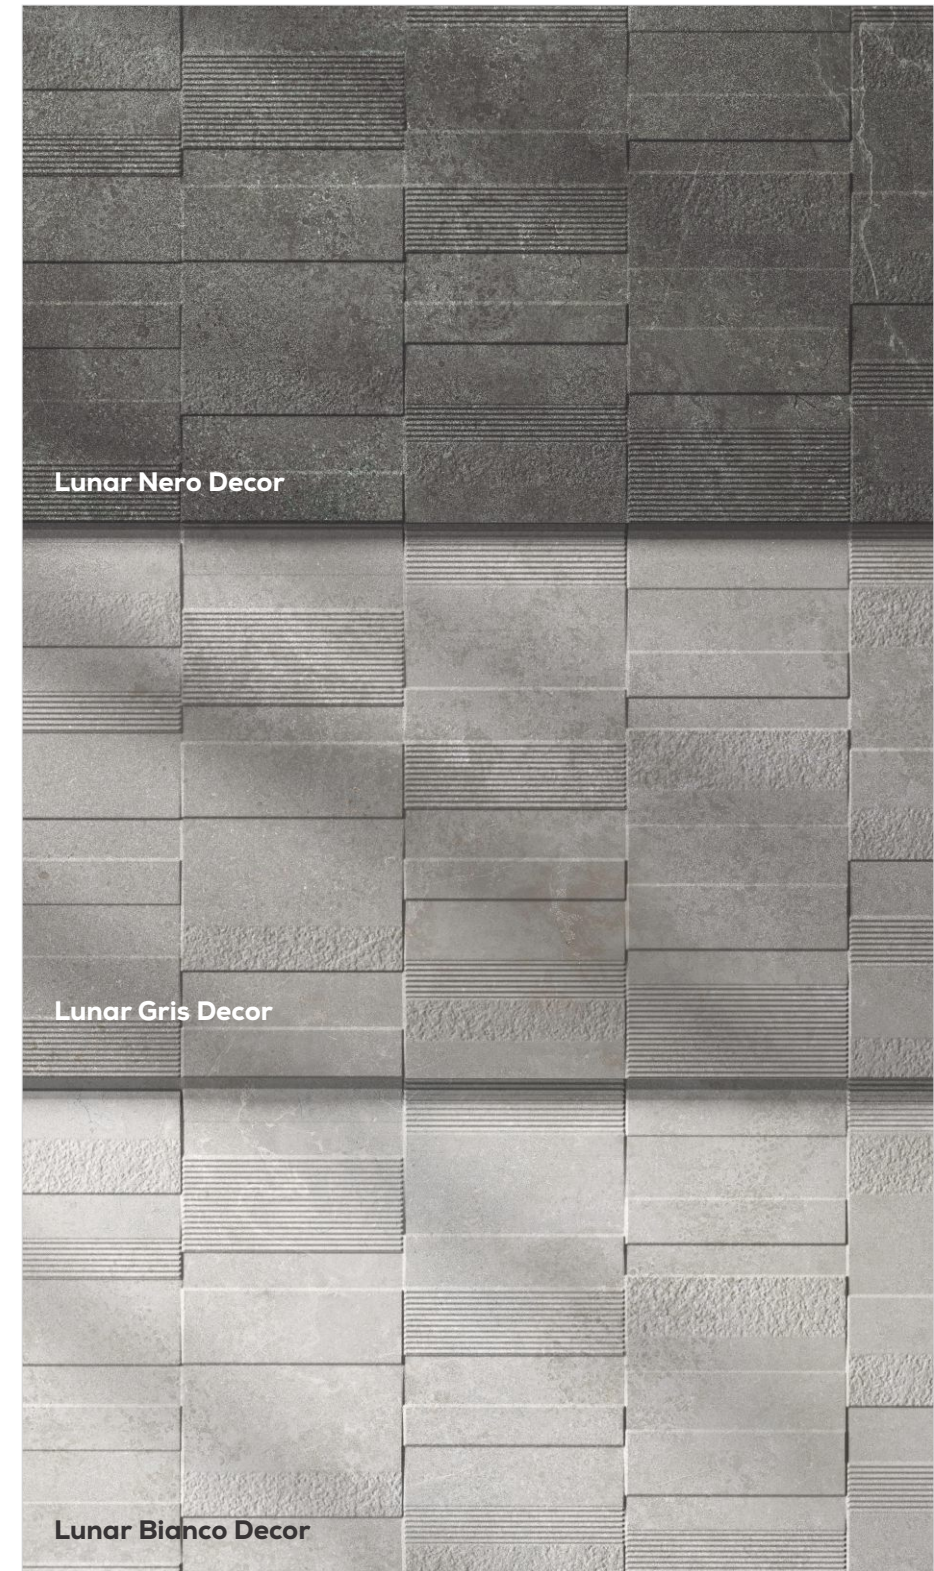

Lunar Crema

Size

Surface

Textured Matt

600x1200mm
8 Random Faces

Lunar Nero Decor

Lunar Gris Decor

Lunar Bianco Decor