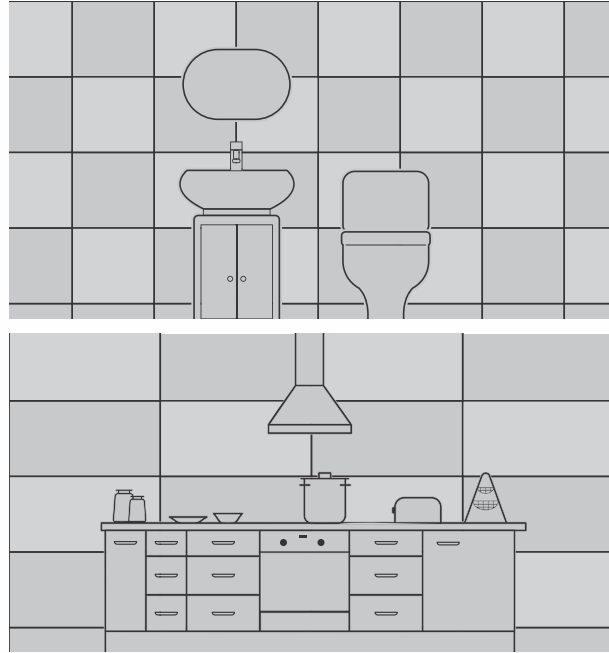

Installation

Step 1

Choose tiles that suit the room size and the style of your home. Smaller spaces are suited for bigger and pale-colored tiles to increase size and ventilation levels, but many kitchen and bathroom spaces have smaller tiles.