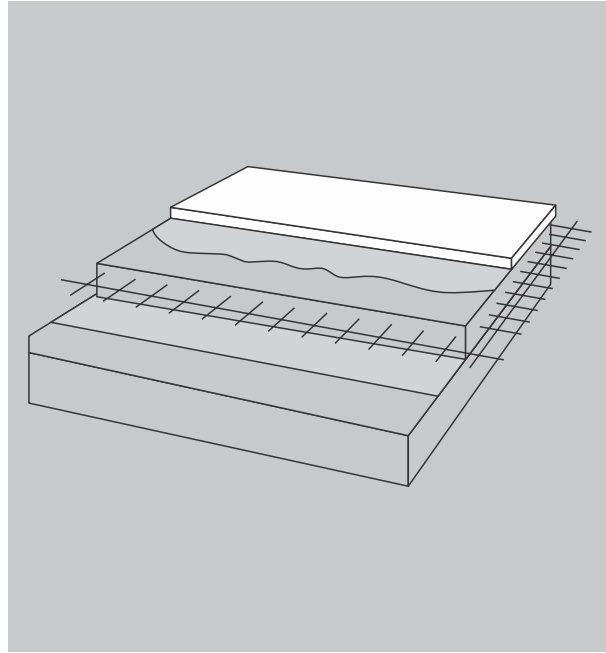

Step 2

Prioritize laying surface preparation through the proper soil layer compaction, subfloor leveling (PCC), completing brick and plasterwork, and waterproofing to protect your tiles from water seepage and long-term deterioration.