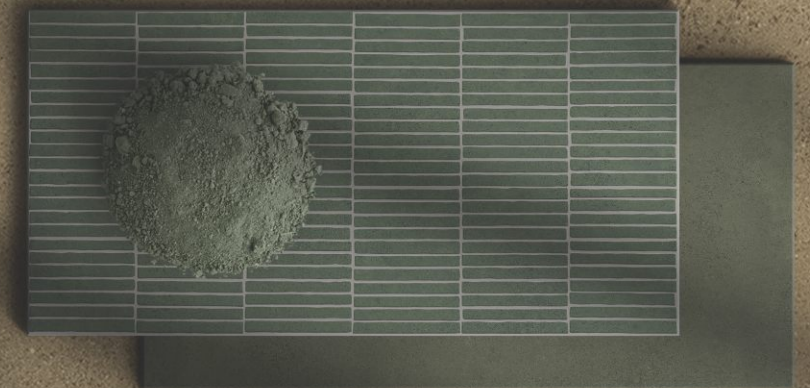

About
Collection

A natural color palette.

The collection offers a carefully curated color palette that draws from natural, timeless tones suited to various interior styles. The Urban Concrete Series takes inspiration from muted, earthy tones, the Chevron Series brings in natural wood shades, and the Lunar Series draws from the celestial world.

Each color is selected to enhance the texture and craftsmanship of the tiles, giving every space a refined yet understated look. Each series's exceptional range of colors enables you to choose the perfect match for your space.