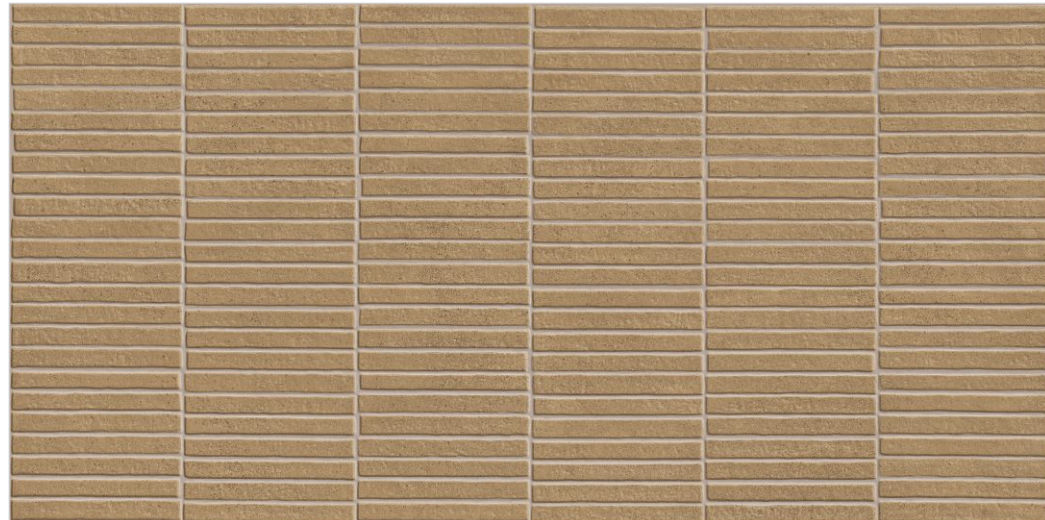

Urban Concrete Ochre Decor & Urban Concrete Ochre
600x1200mm | Surface - Textured Matt

Urban Concrete Ochre
600x1200mm | Surface - Textured Matt

Click Here

Click for the Index

Urban Concrete Ochre Decor

Size