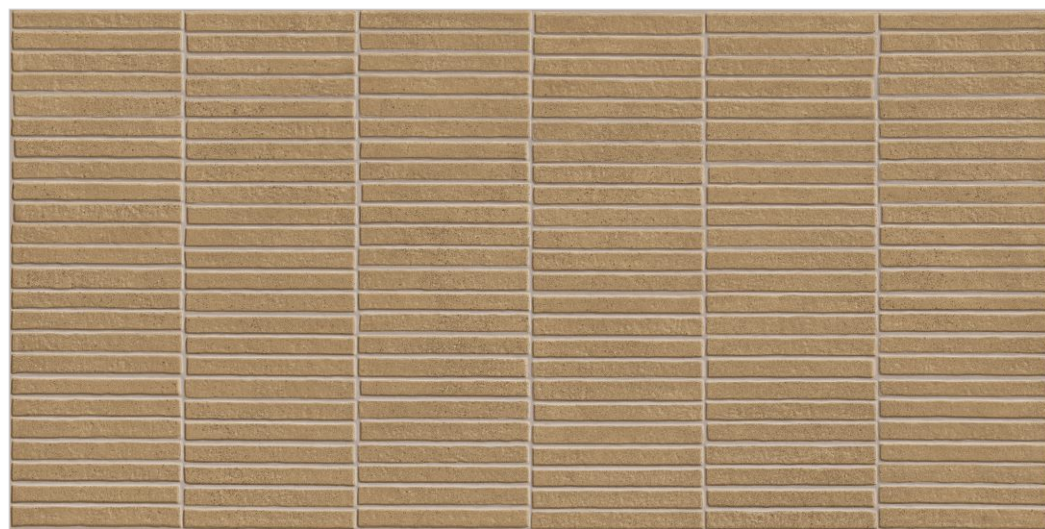

Urban Concrete Ochre Decor & Urban Concrete Ochre
600x1200mm | Surface - Textured Matt

Urban Concrete Ochre
600x1200mm | Surface - Textured Matt

Click Here

Click for the Index

Urban Concrete Ochre Decor

Size