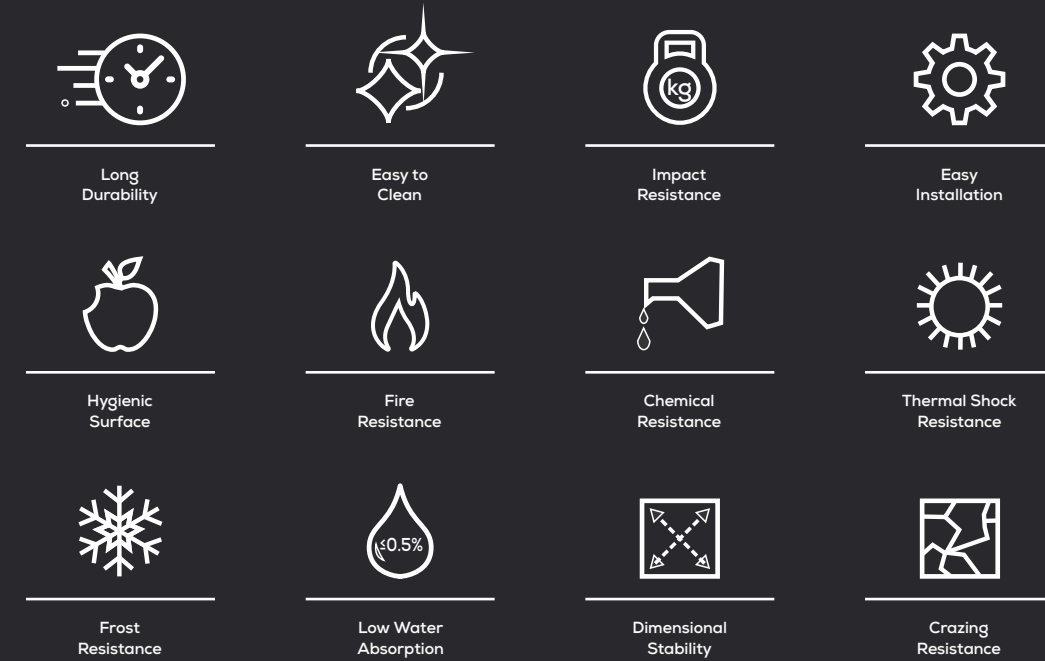

Sizes/ Benefits

Glazed
Vitrified Tiles

2 Sizes | **26** Colors | **1** Surface

*2 size are available only in Urban Concrete

Attributes & Benefits

Range of Possible Applications

The Origin - Pure Materials.

The journey of the Vita Collection starts with authentic minerals and raw materials sourced from nature's bounty. Each series is crafted with precision to honor the purity of these elements, ensuring that every tile is as natural as it is refined.