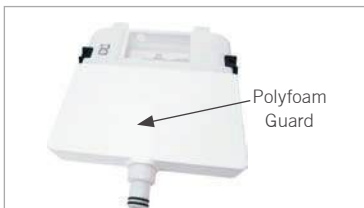

**Forged Brass Inlet Valve**  
Durable, burst-resistant

**Sturdy & Robust Frame**  
1.5 mm thick powder coated single piece metal frame

**Strong Installation**  
Sturdier wall-mount brackets

**Unmatched Strength**  
Metal Frame with additional clamps and fastener kit provide sufficient strength to withstand load of 400kg