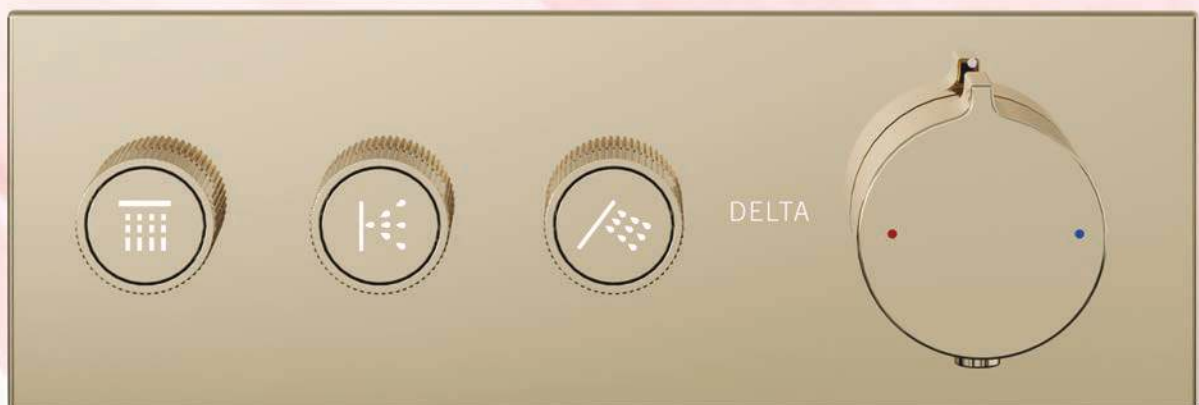

BEST IN SEGMENT FLOW RATES

Prolific cartridges can meet the flow rate demands of any showering configuration with ease.