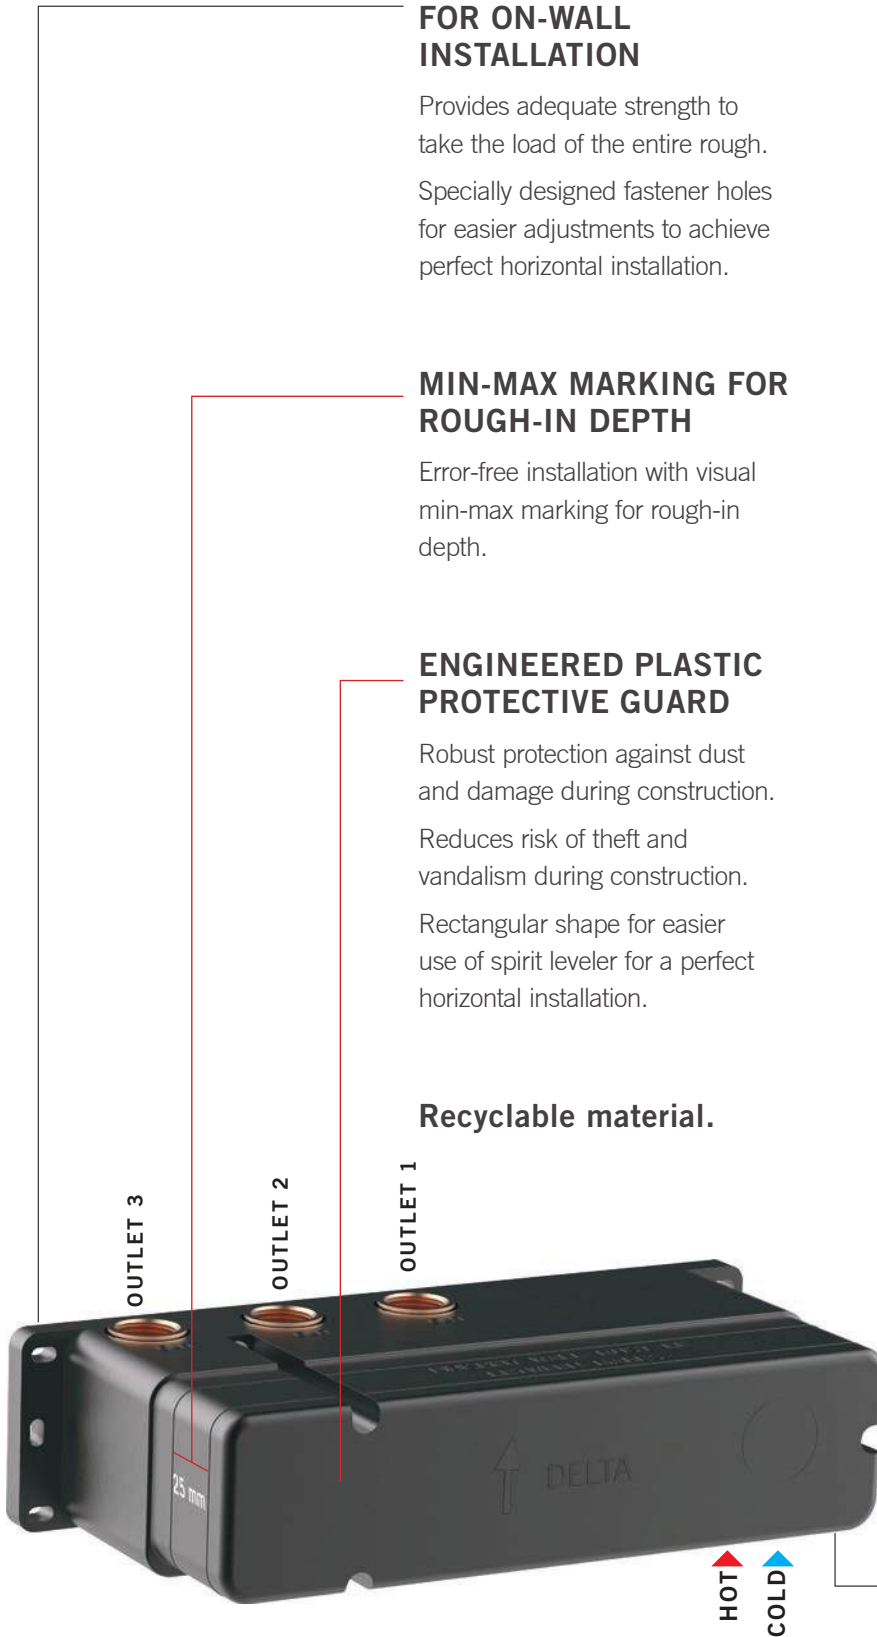

EASY TO INSTALL