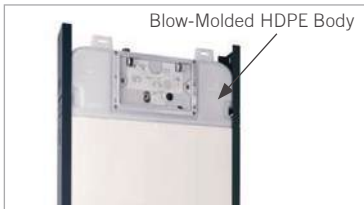

Superior Construction
Single Piece Blow-molded HDPE (High Density) body