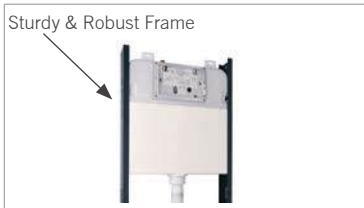

Sturdy & Robust Frame
1.5 mm thick powder coated single piece metal frame