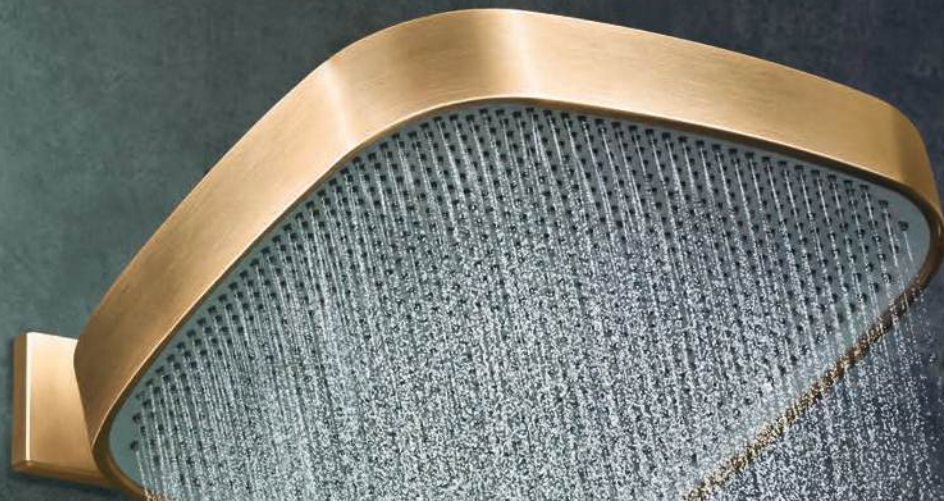

see what Delta can do^{SM}