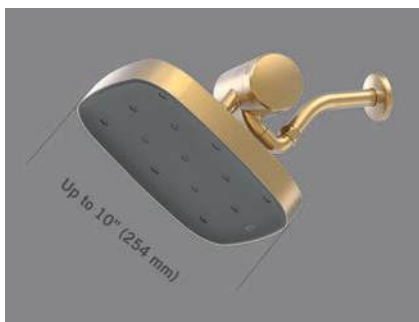

Showerhead Size and Water Pressure

Design to use with max 10" size showerhead; minimum 3 bar dynamic pressure for optimal performance.

**6-MONTH
FILTER
LIFE**

6-Month Filter Life

Filter replacement needed around every 6 months (37,850-liters).