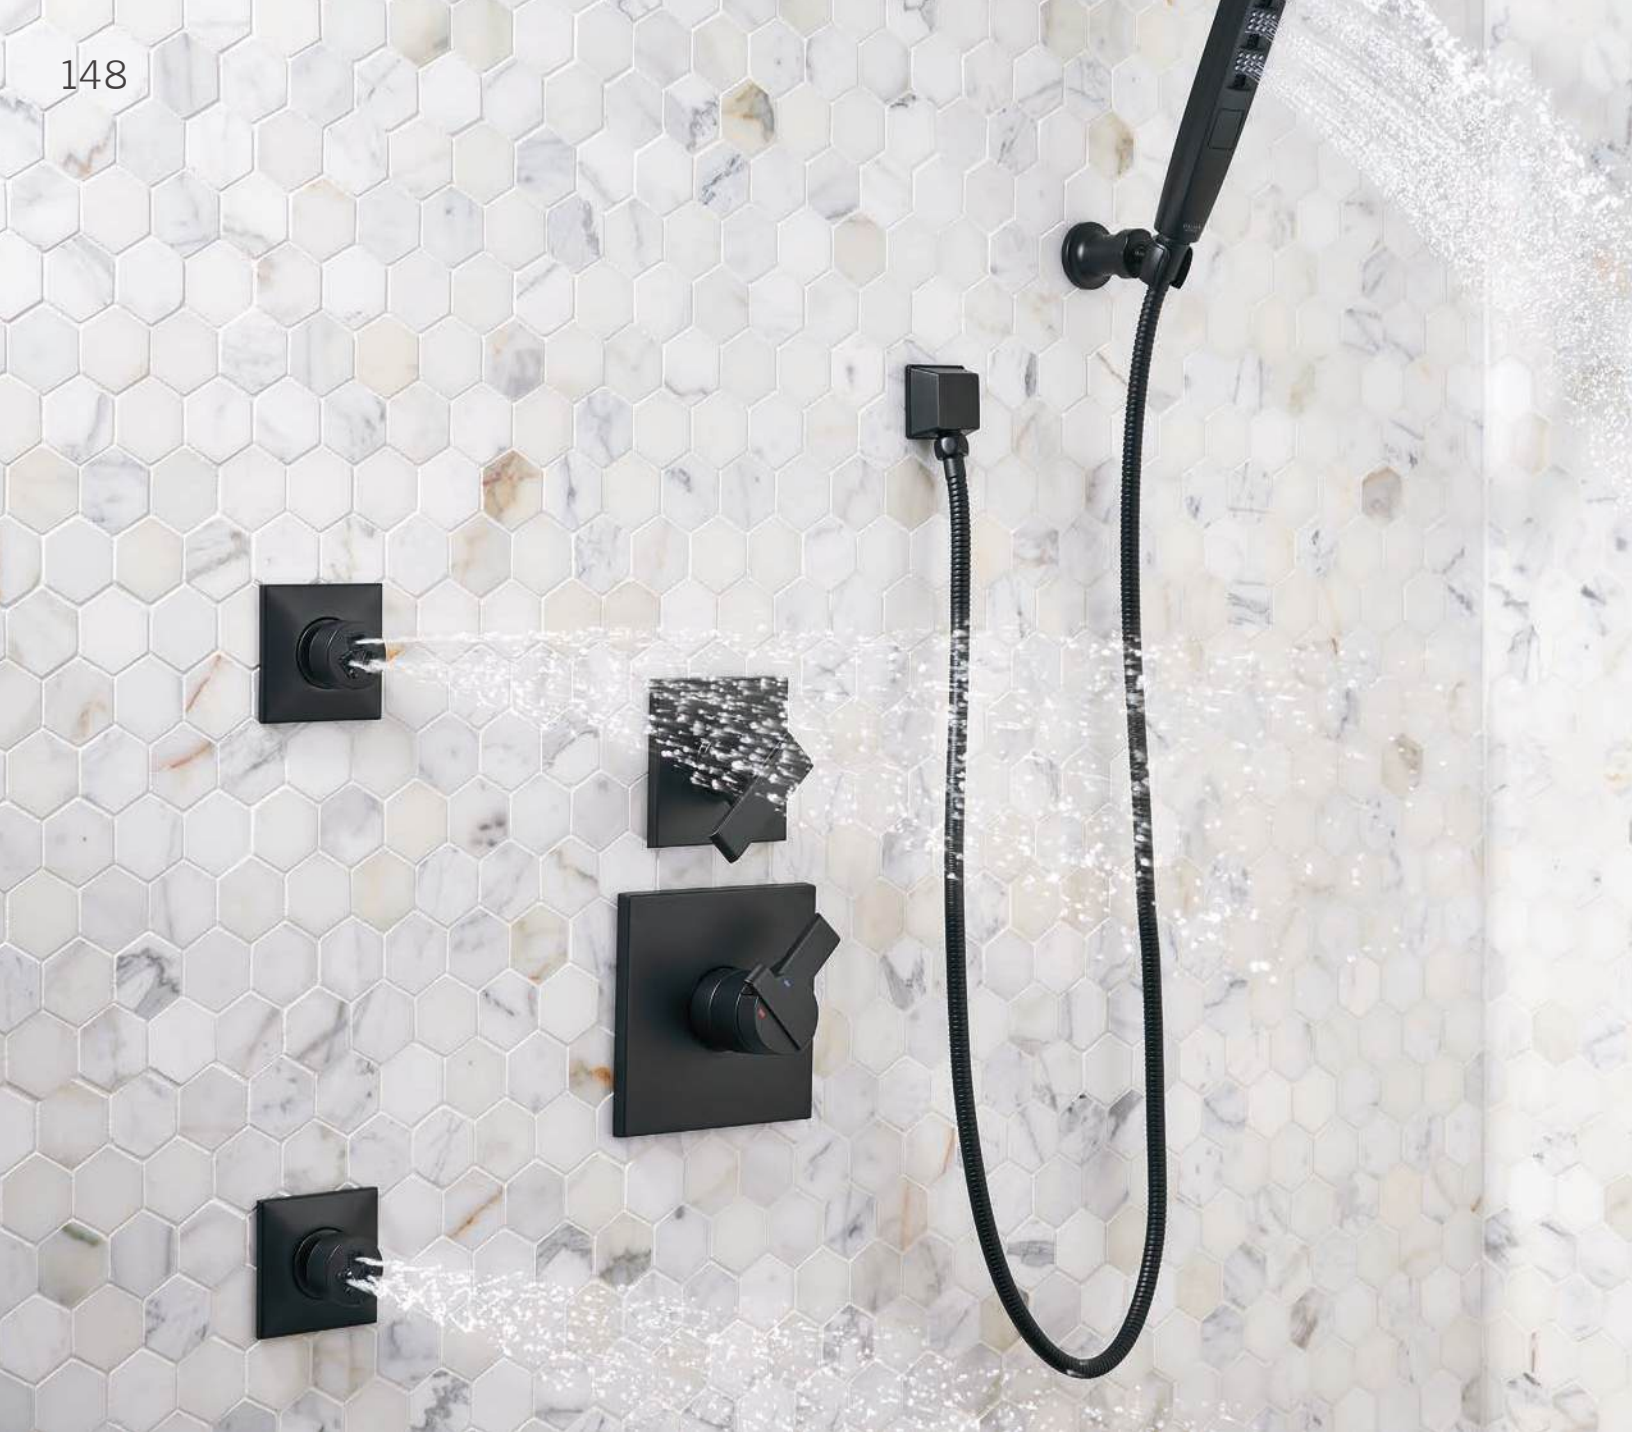

HYDRACHOICE® BODY SPRAYS

Available Finishes

CHROME
(CH)

POLISHED NICKEL
(PN)

CHAMPAGNE BRONZE
(CZ/GL)

MATTE BLACK
(BL)

BLACK STAINLESS
(KS/SL)

STAINLESS
(SS/NK)

Technologies

Lumicoat™ Finishes (PR)

(Page No. 95)

H₂Okinetic® Technology

(Page No. 94)