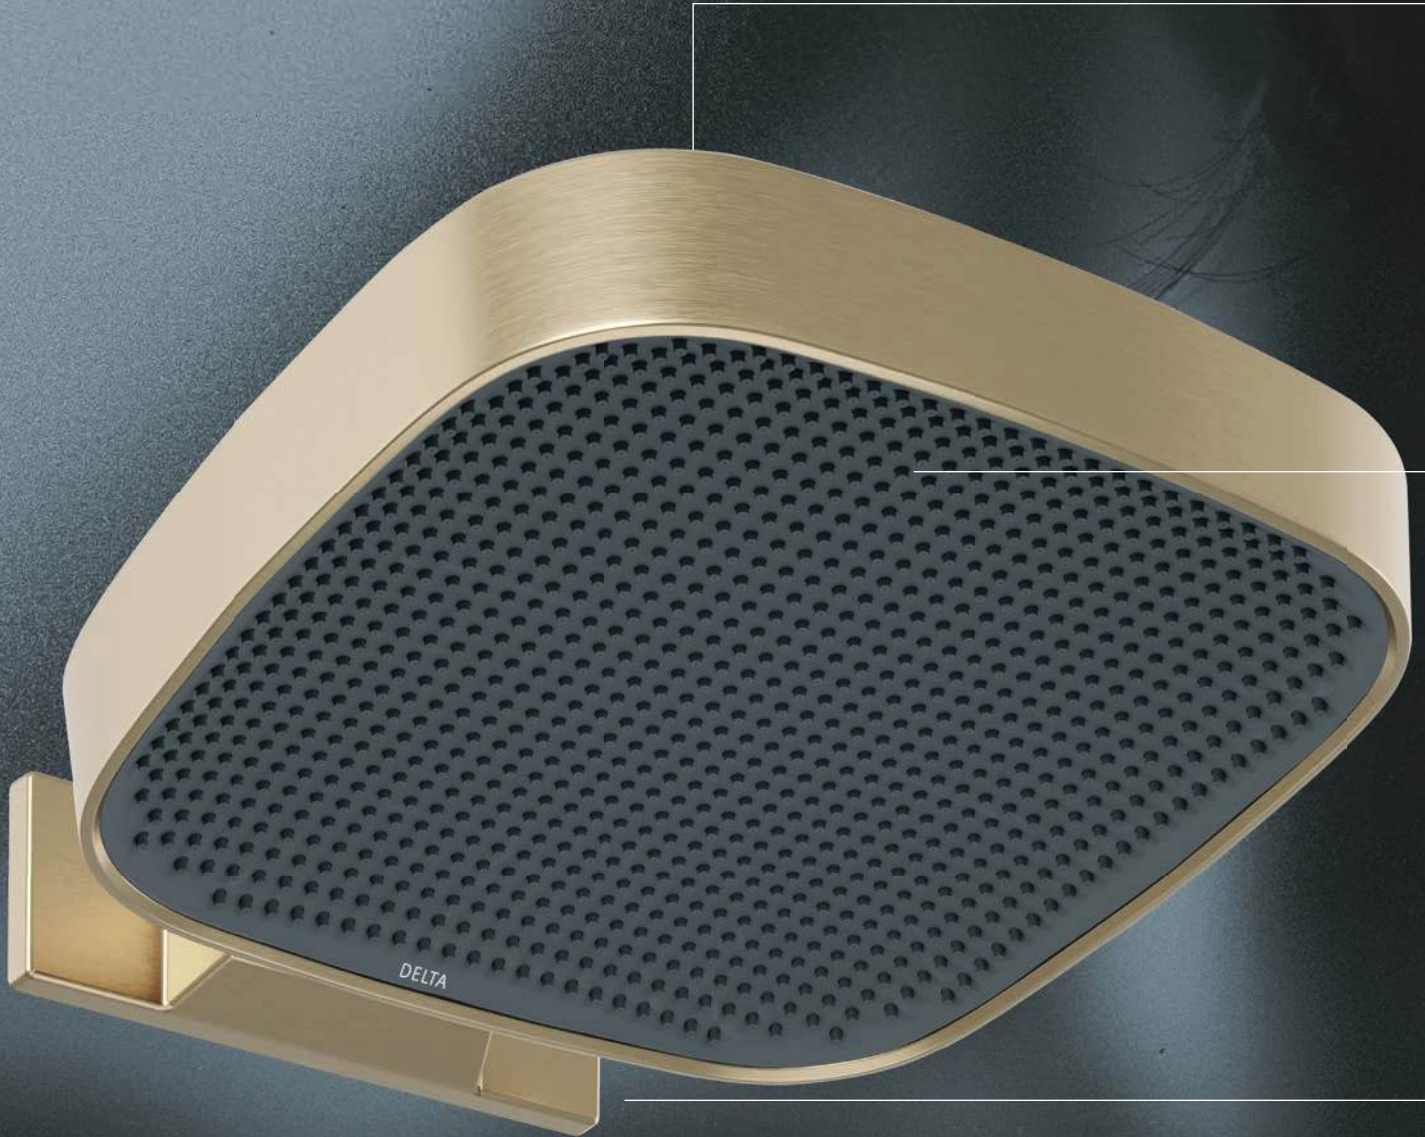

MagnaDrizzle

Softly wrap yourself in serenity