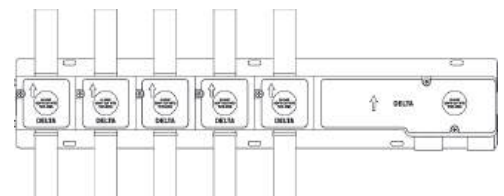

## EASY TO INSTALL

Easy to install with standard  $\frac{3}{4}$ " inlet &  $\frac{1}{2}$ " outlet connection.

Pre-installed cartridges, push button sub-assembly and check valves inside the rough.

Freedom to install from top or bottom outlets.