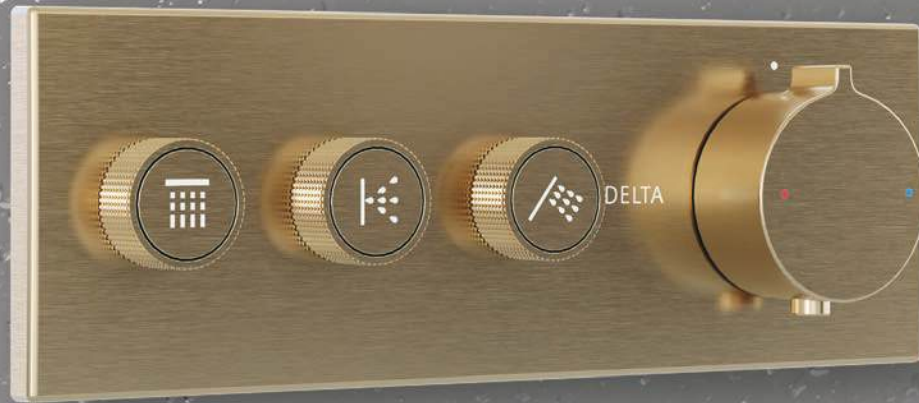

MagnaChoice® Bud

Available Finishes

CHROME
(CH)

POLISHED NICKEL
(PN)

CHAMPAGNE BRONZE
(CZ)

MATTE BLACK
(BL)