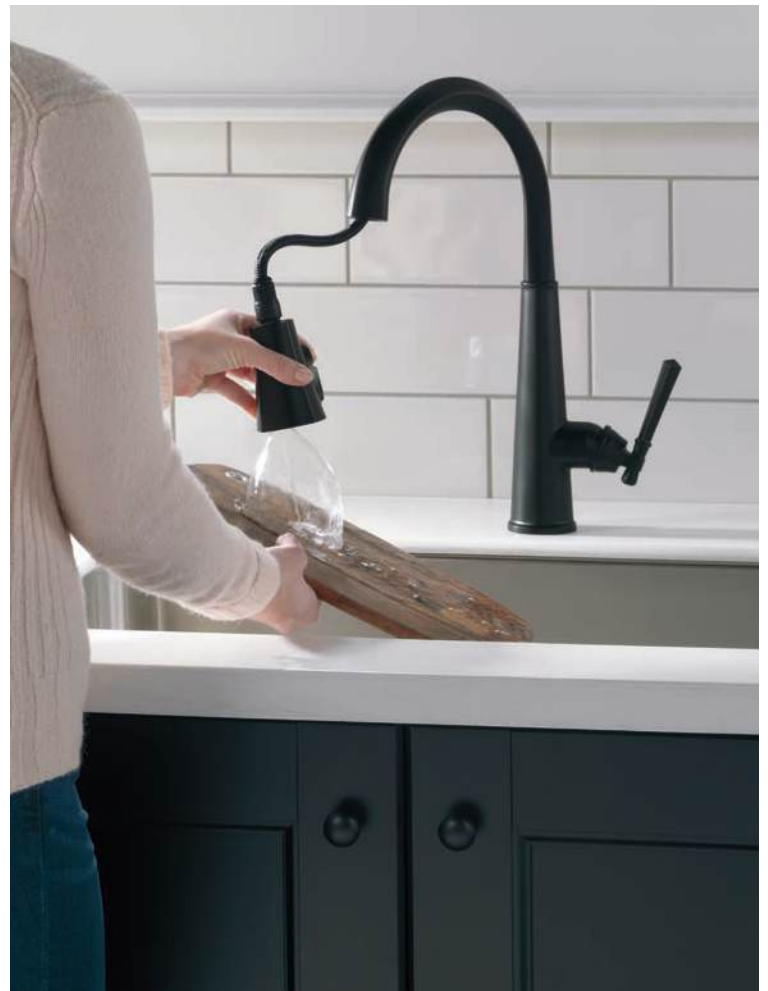

## TOUCH<sub>2</sub>O<sup>®</sup> TECHNOLOGY

**Touch it on. Touch it off.**

Delta<sup>®</sup> Touch<sub>2</sub>O<sup>®</sup> Technology makes kitchen tasks easy. Simply touch anywhere on the spout or handle with your wrist or forearm to start or stop the flow of water.