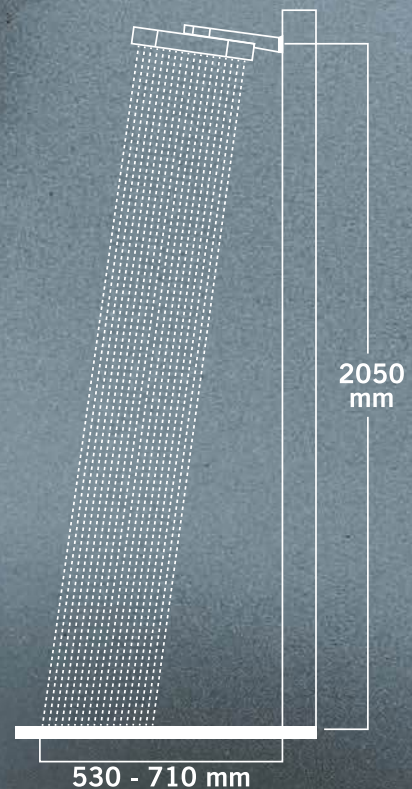

NEW, UNIQUE ROUNDED SQUARE SHAPE

Gently rounded contours seamlessly blend into a variety of design environments.

FINEST MISTY RAIN EXPERIENCE EVER

A precision engineered showerhead with high nozzle density in a 15" x 15" (371 mm x 371 mm) showerhead to bring you the perfect drizzle.

Pore diameter finer than most (which is carefully optimized to prevent clogging) with touch clean technology.

WALL MOUNT OR CEILING MOUNT

Flexibility to install on-wall with Drizzle wall mount showerarm or on-ceiling with any standard ceiling mount showerarm.

Specially designed wall mount showerarm to provide adequate strength to take the load of the entire showerhead.

FINISHES THAT ADD EXCLUSIVITY

Explore endless possibilities with a range of unique finishes.

Champagne Bronze

Warm, muted brushed gold texture for a timeless appearance

Polished Nickel

Subtle gold tones veiled in hues of modernity to match your inspiration

Polished Chrome

Highly reflective yet maintains an elegant, contemporary composure

BEST IN SEGMENT PROJECTED SPRAY REACH

Optimal length of wall mount showerarm with 8 to 24 degrees vertical angle adjustment to provide best in segment projected spray reach of 530 mm to 710 mm.