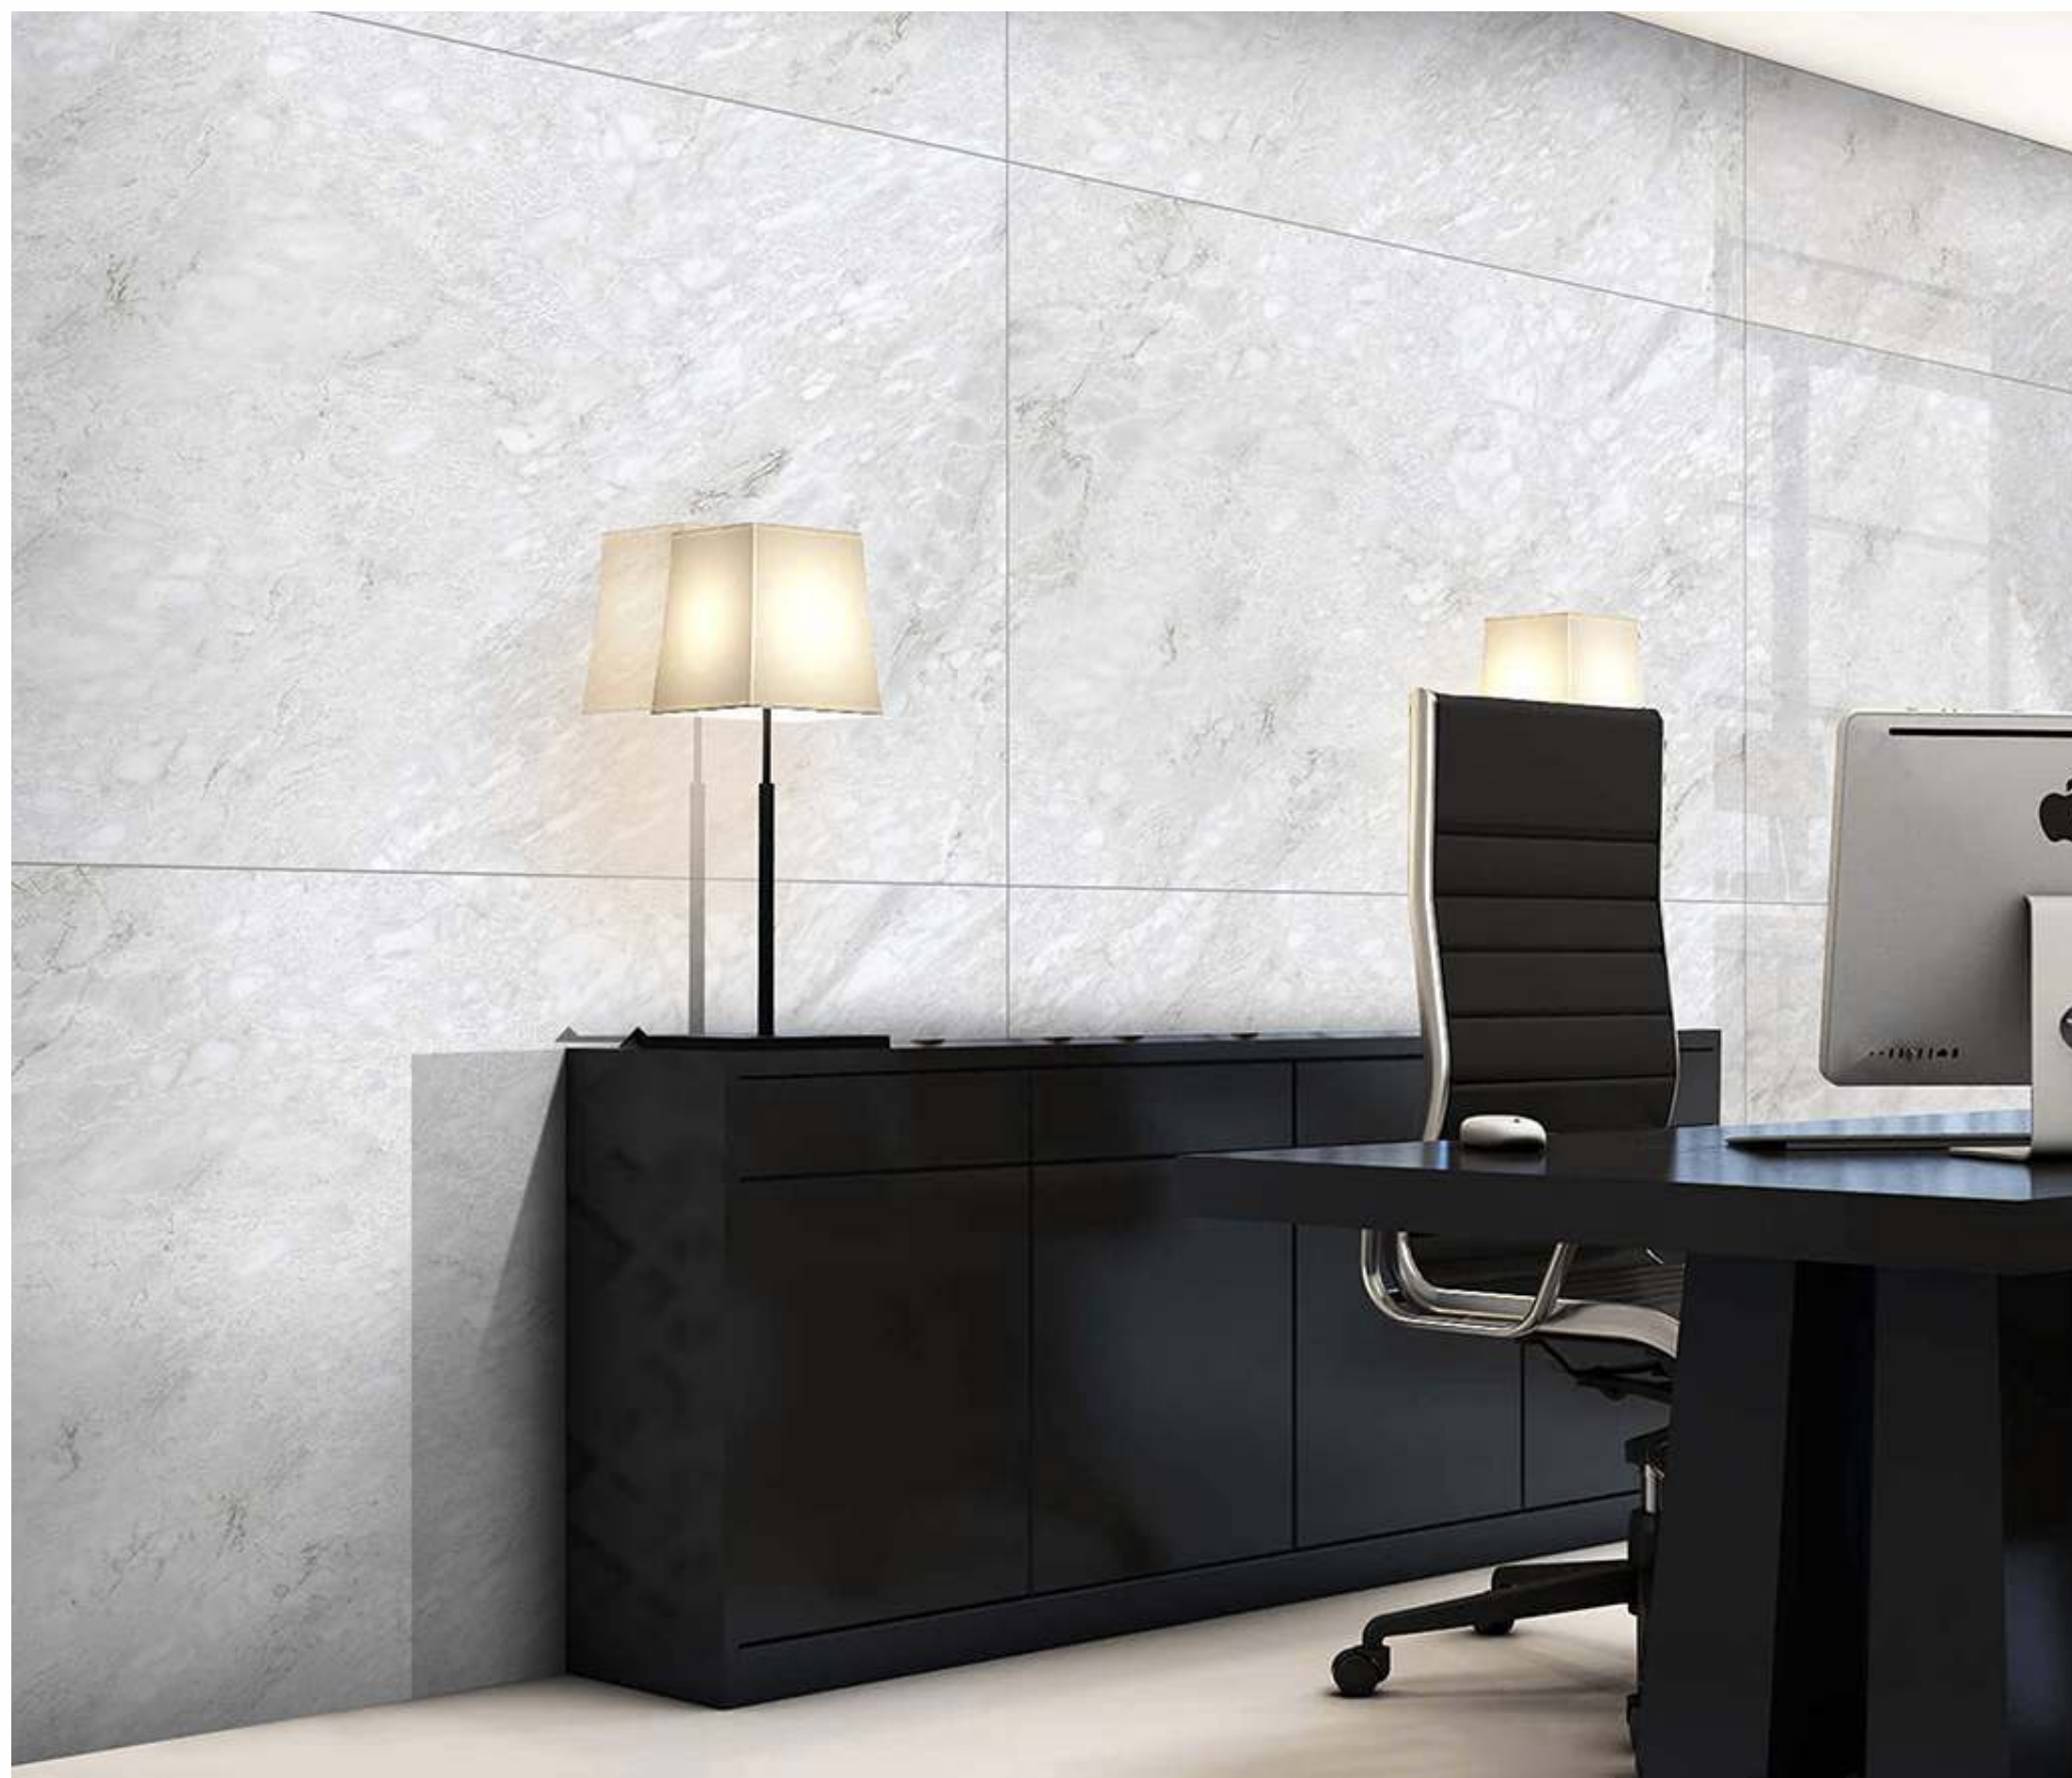

Polished
1200x1800mm

BACK TO
INDEX | 

italica
INNOVATING TRENDS

NAIROBI GREY

NEW

Random-02

www.italicatiles.com

Polished
1200x1800mm