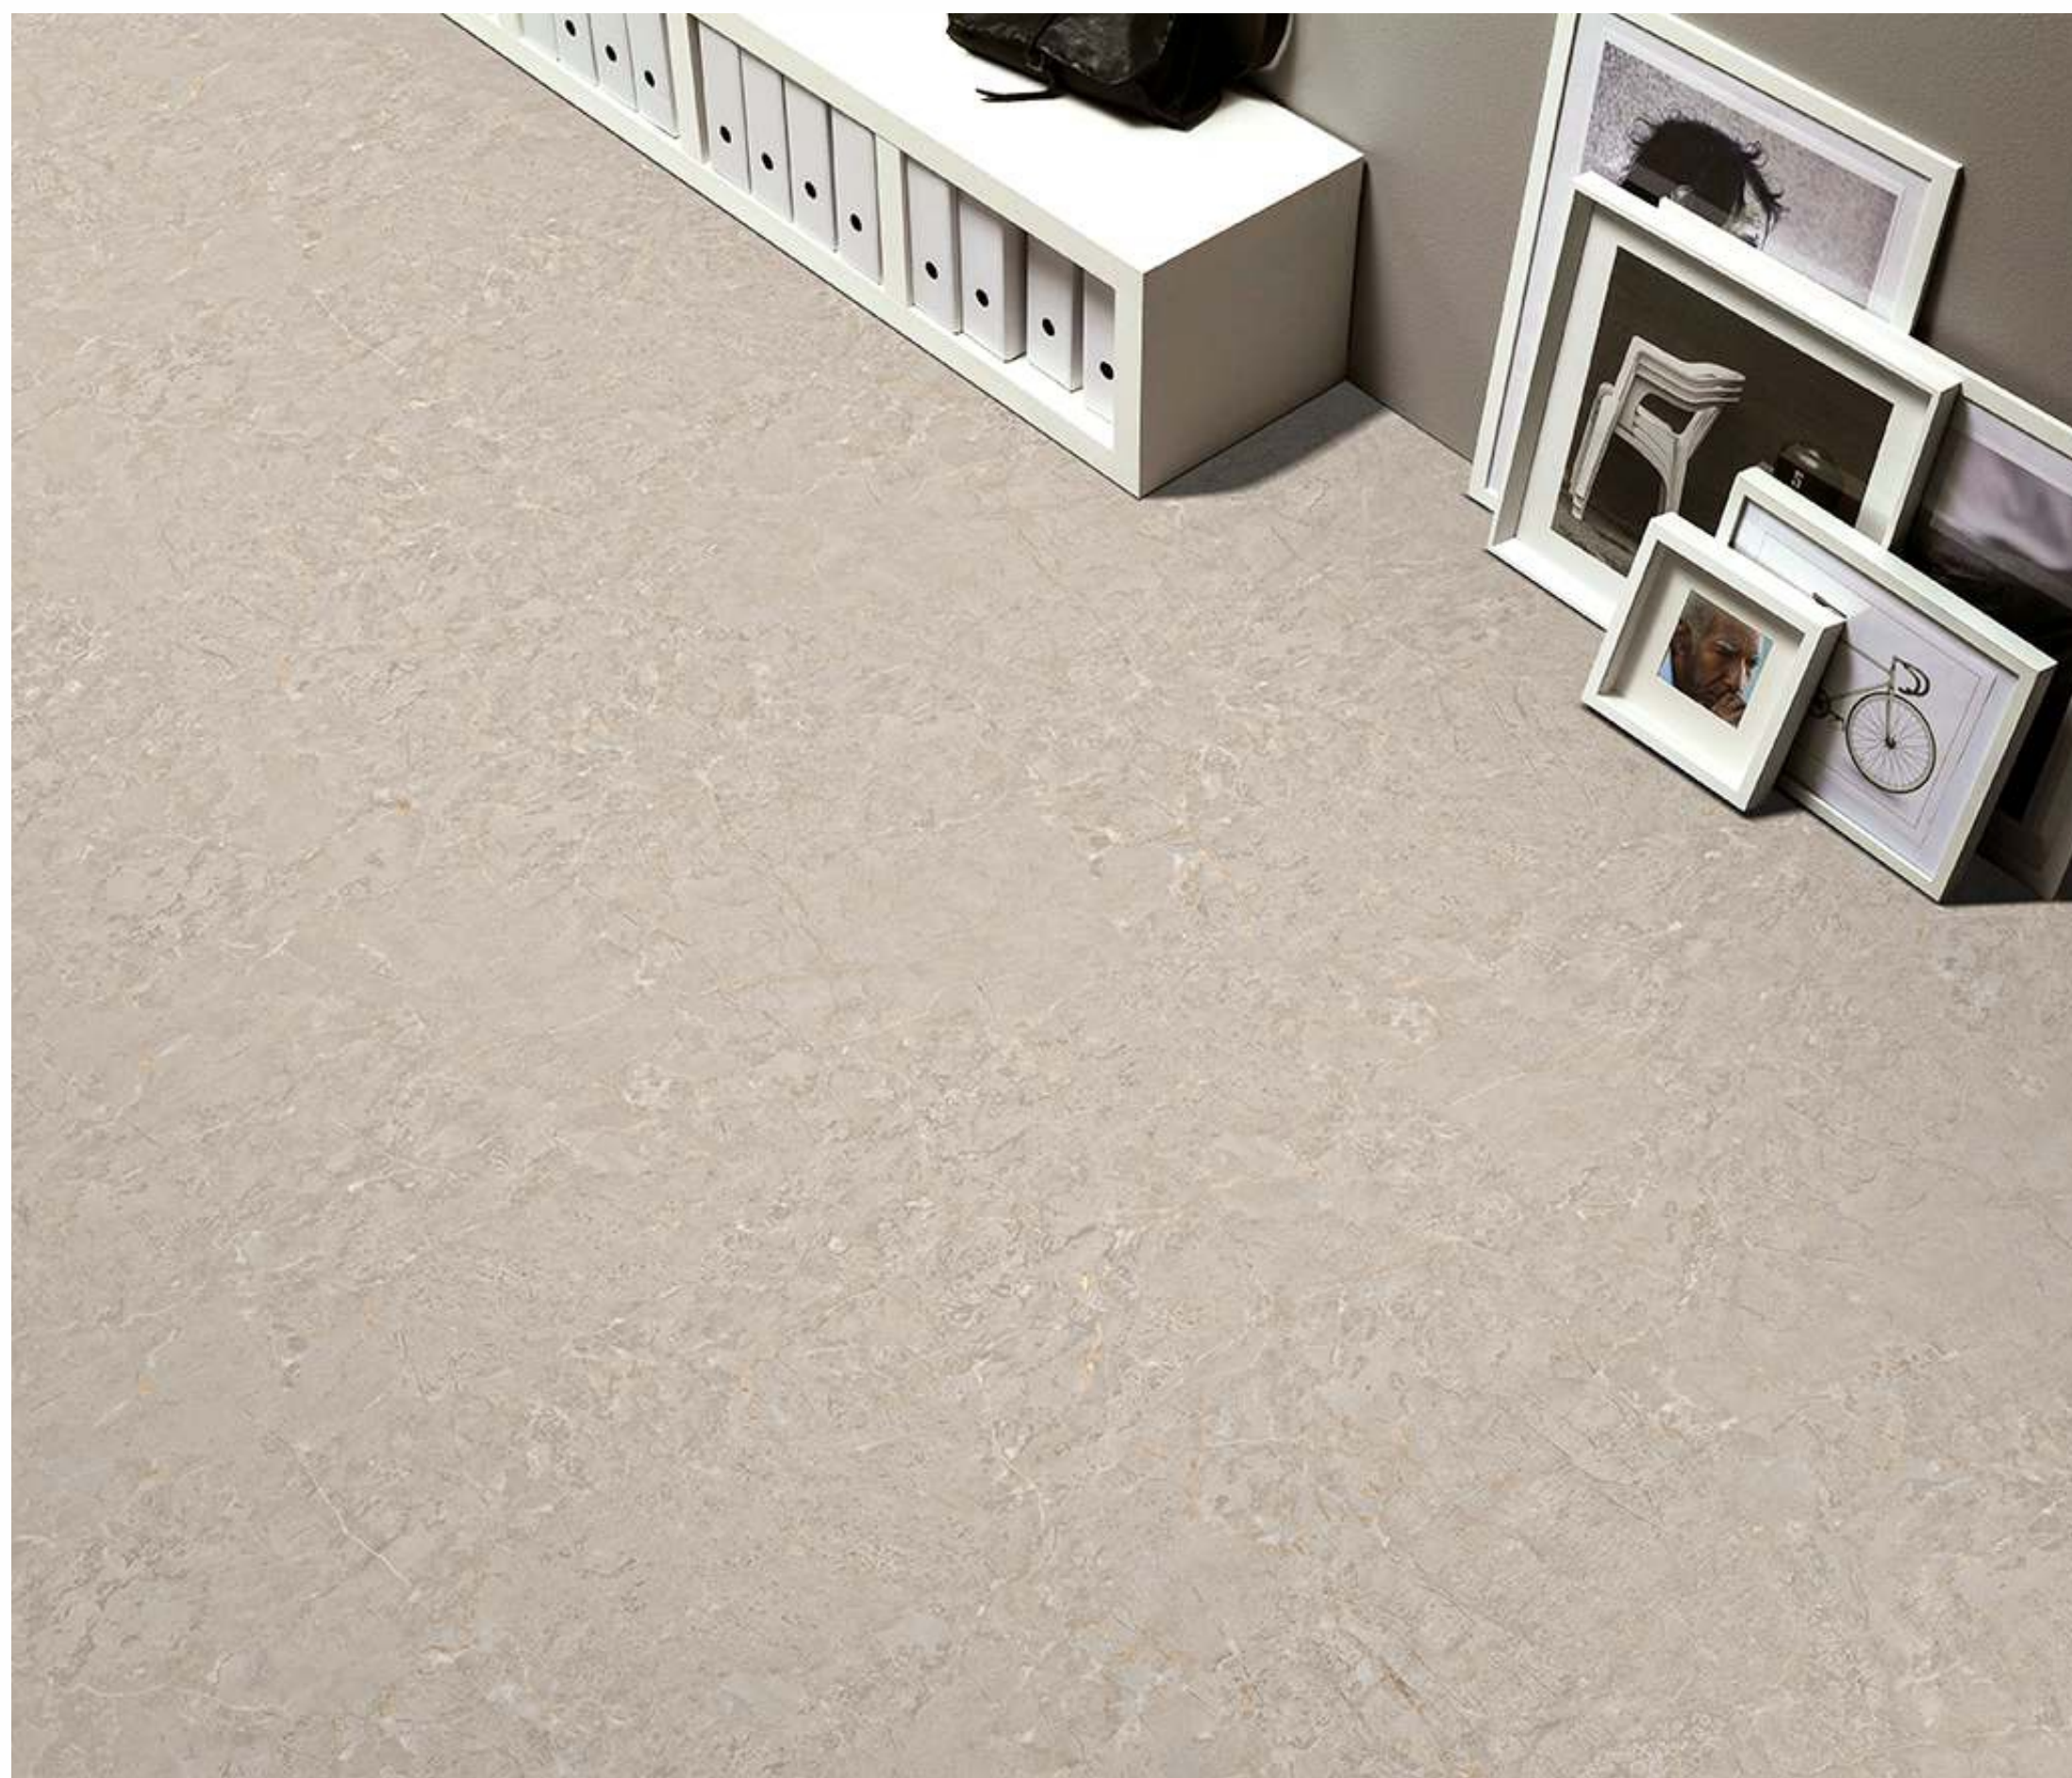

Fusion
1200x1800mm

BACK TO
INDEX |

italica
INNOVATING TRENDS

BELVE CARMEL GLIT

NEW

Random-03

www.italicatiles.com